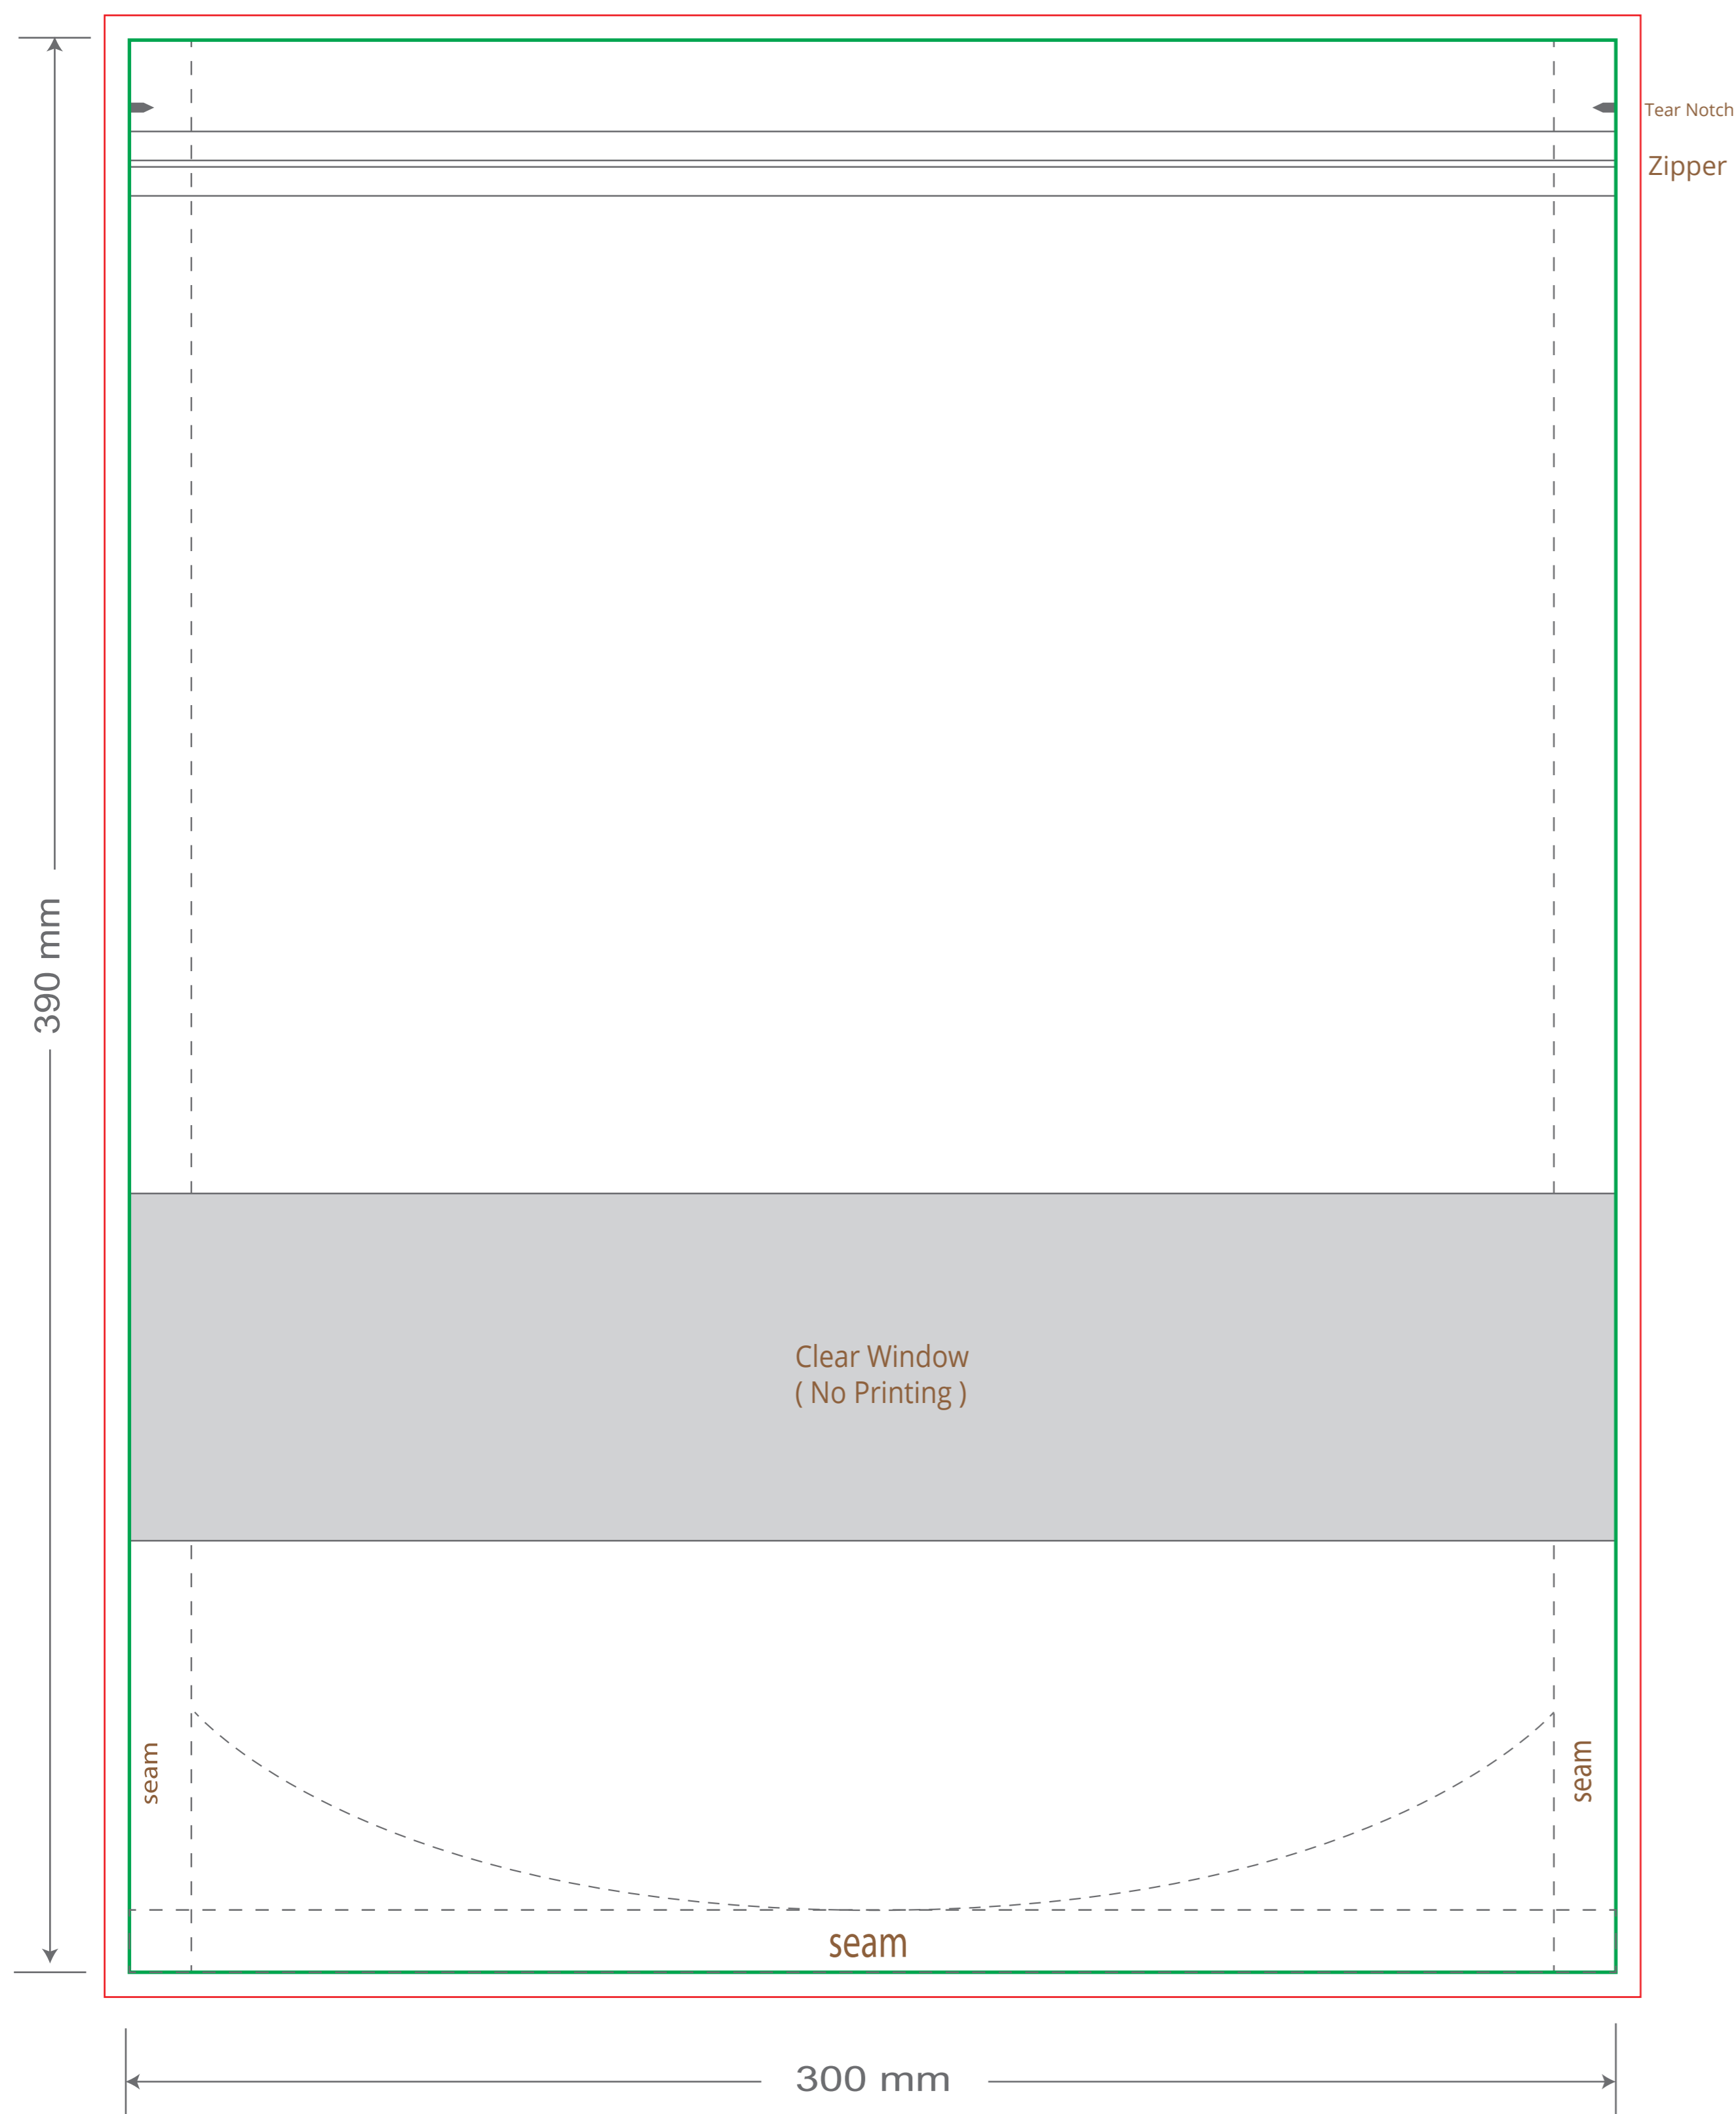

# Front

# Back

Green area is the bag area can with printing, except the window area.

Red area is the bleed area, please extend your artwork outside the green area within the red area.