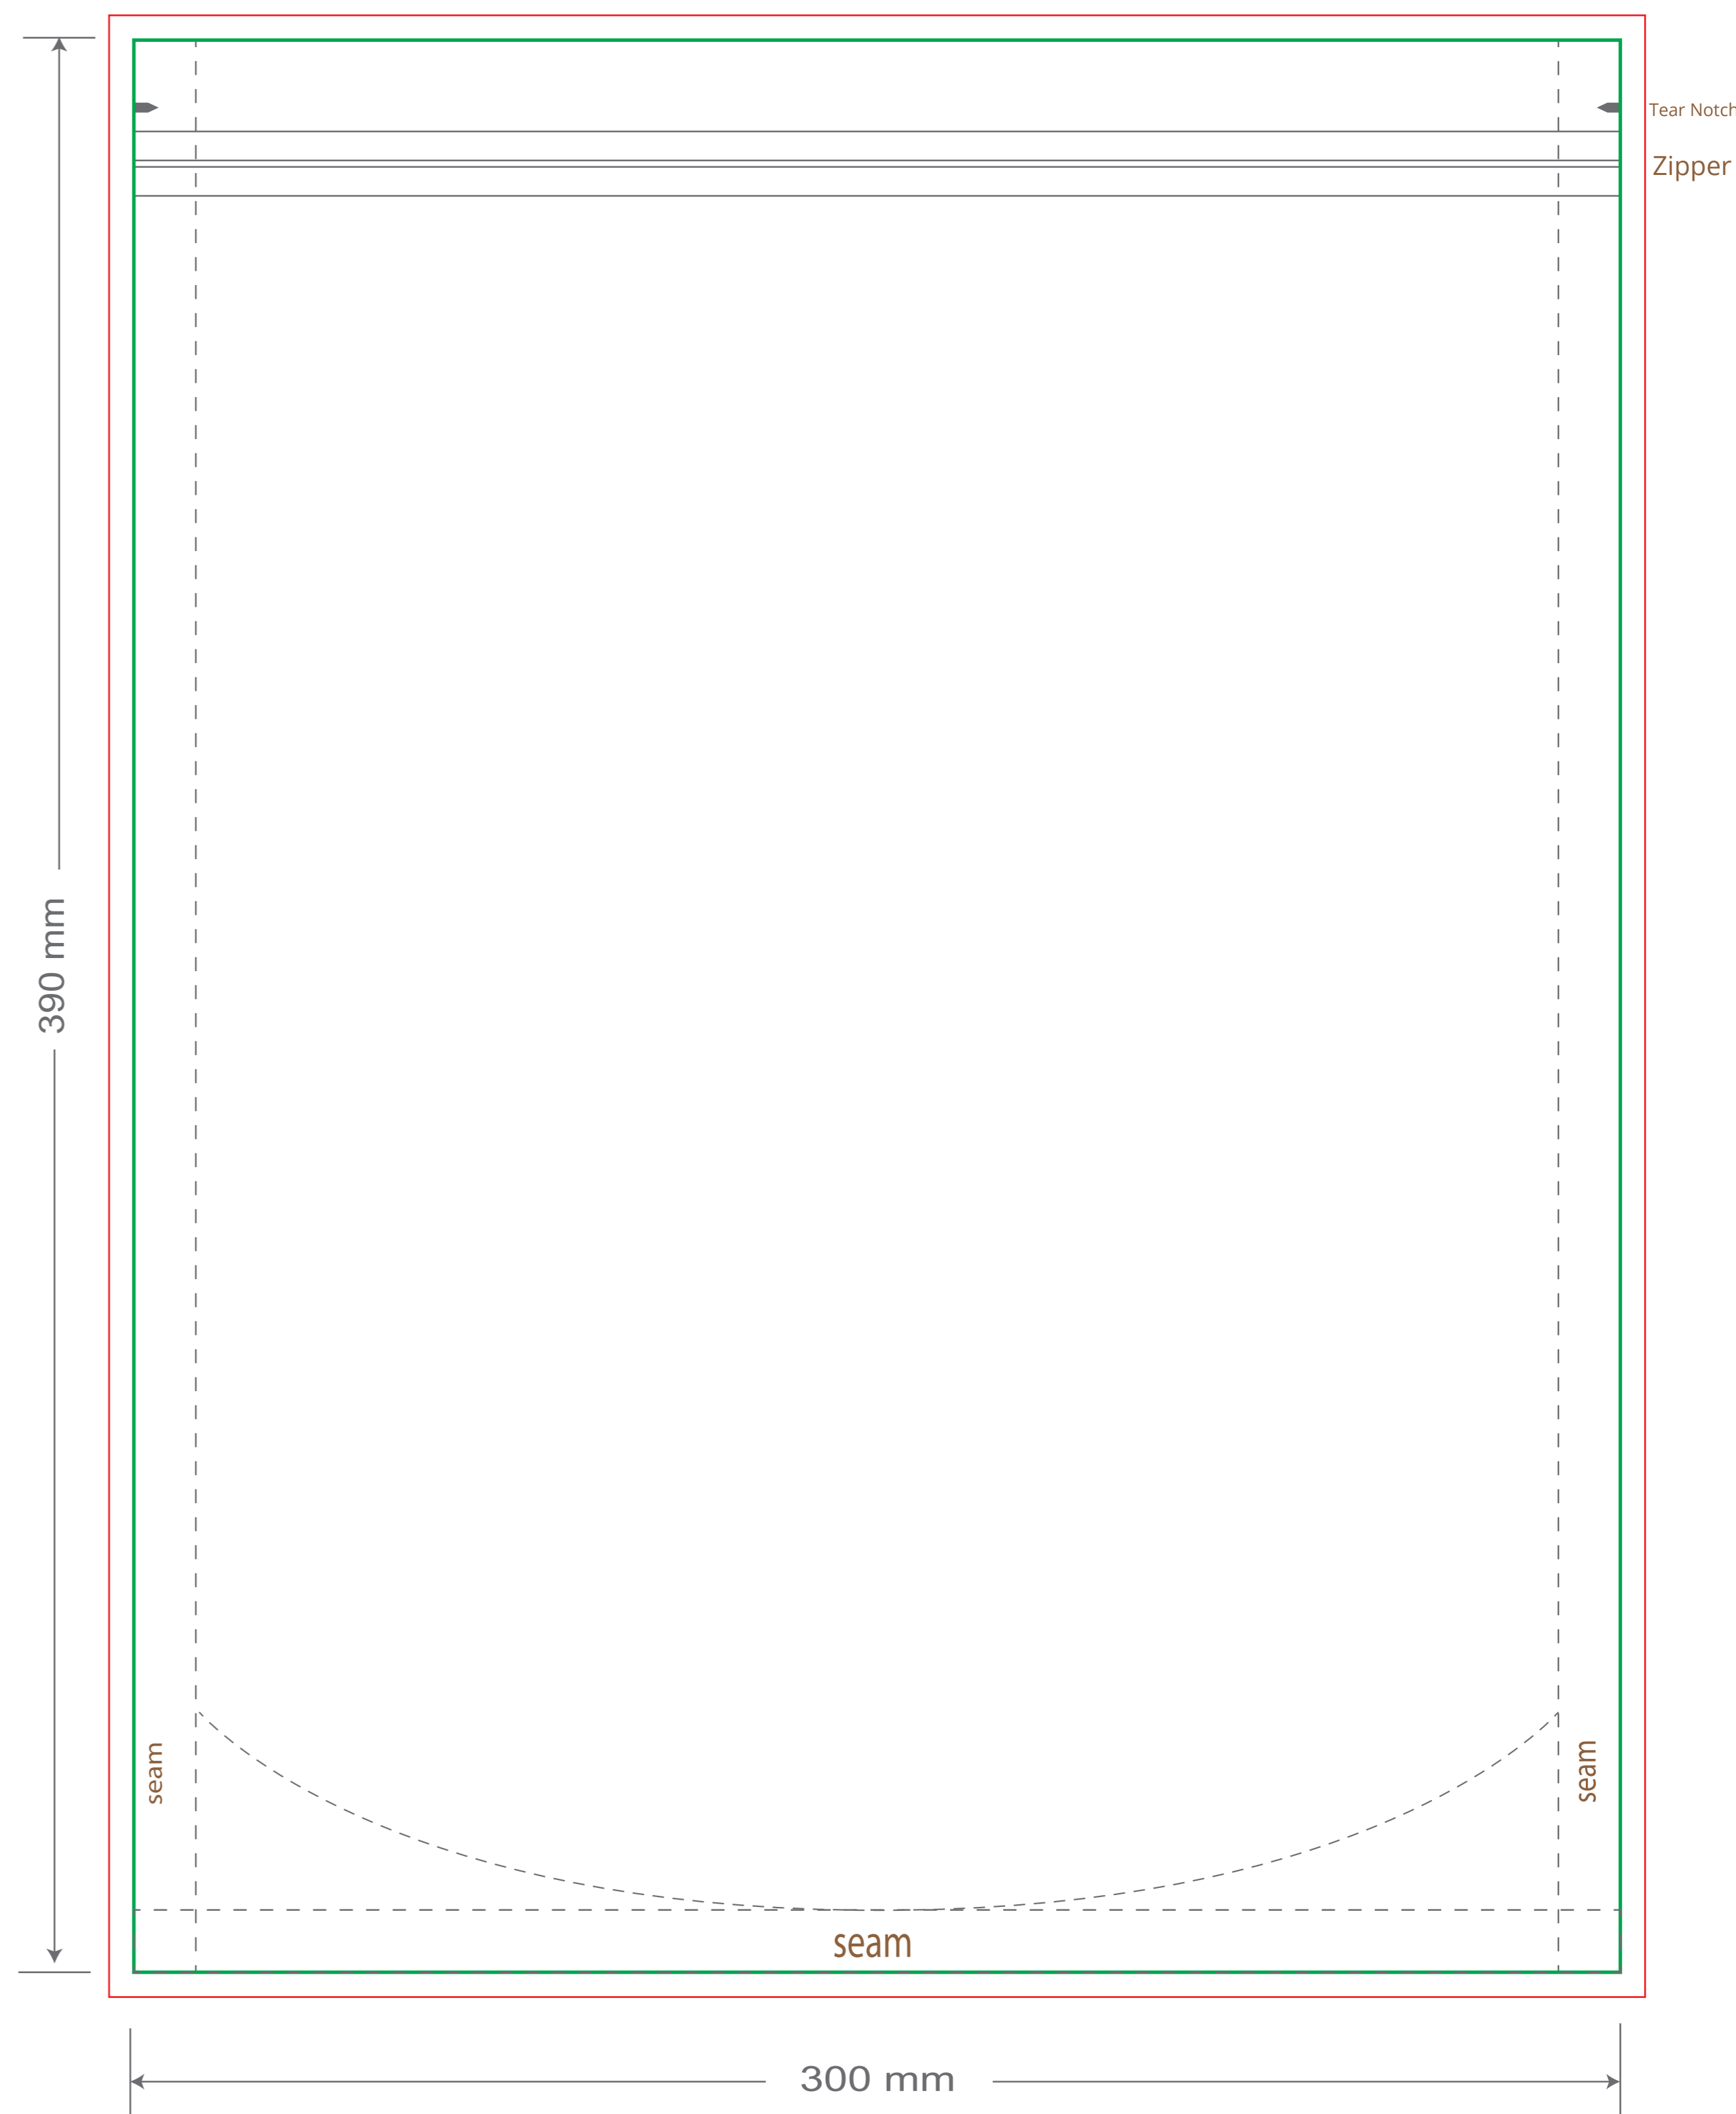

# Front

# Back

Green area is the bag area can with printing, except the window area.

Red area is the bleed area, please extend your artwork outside the green area within the red area.