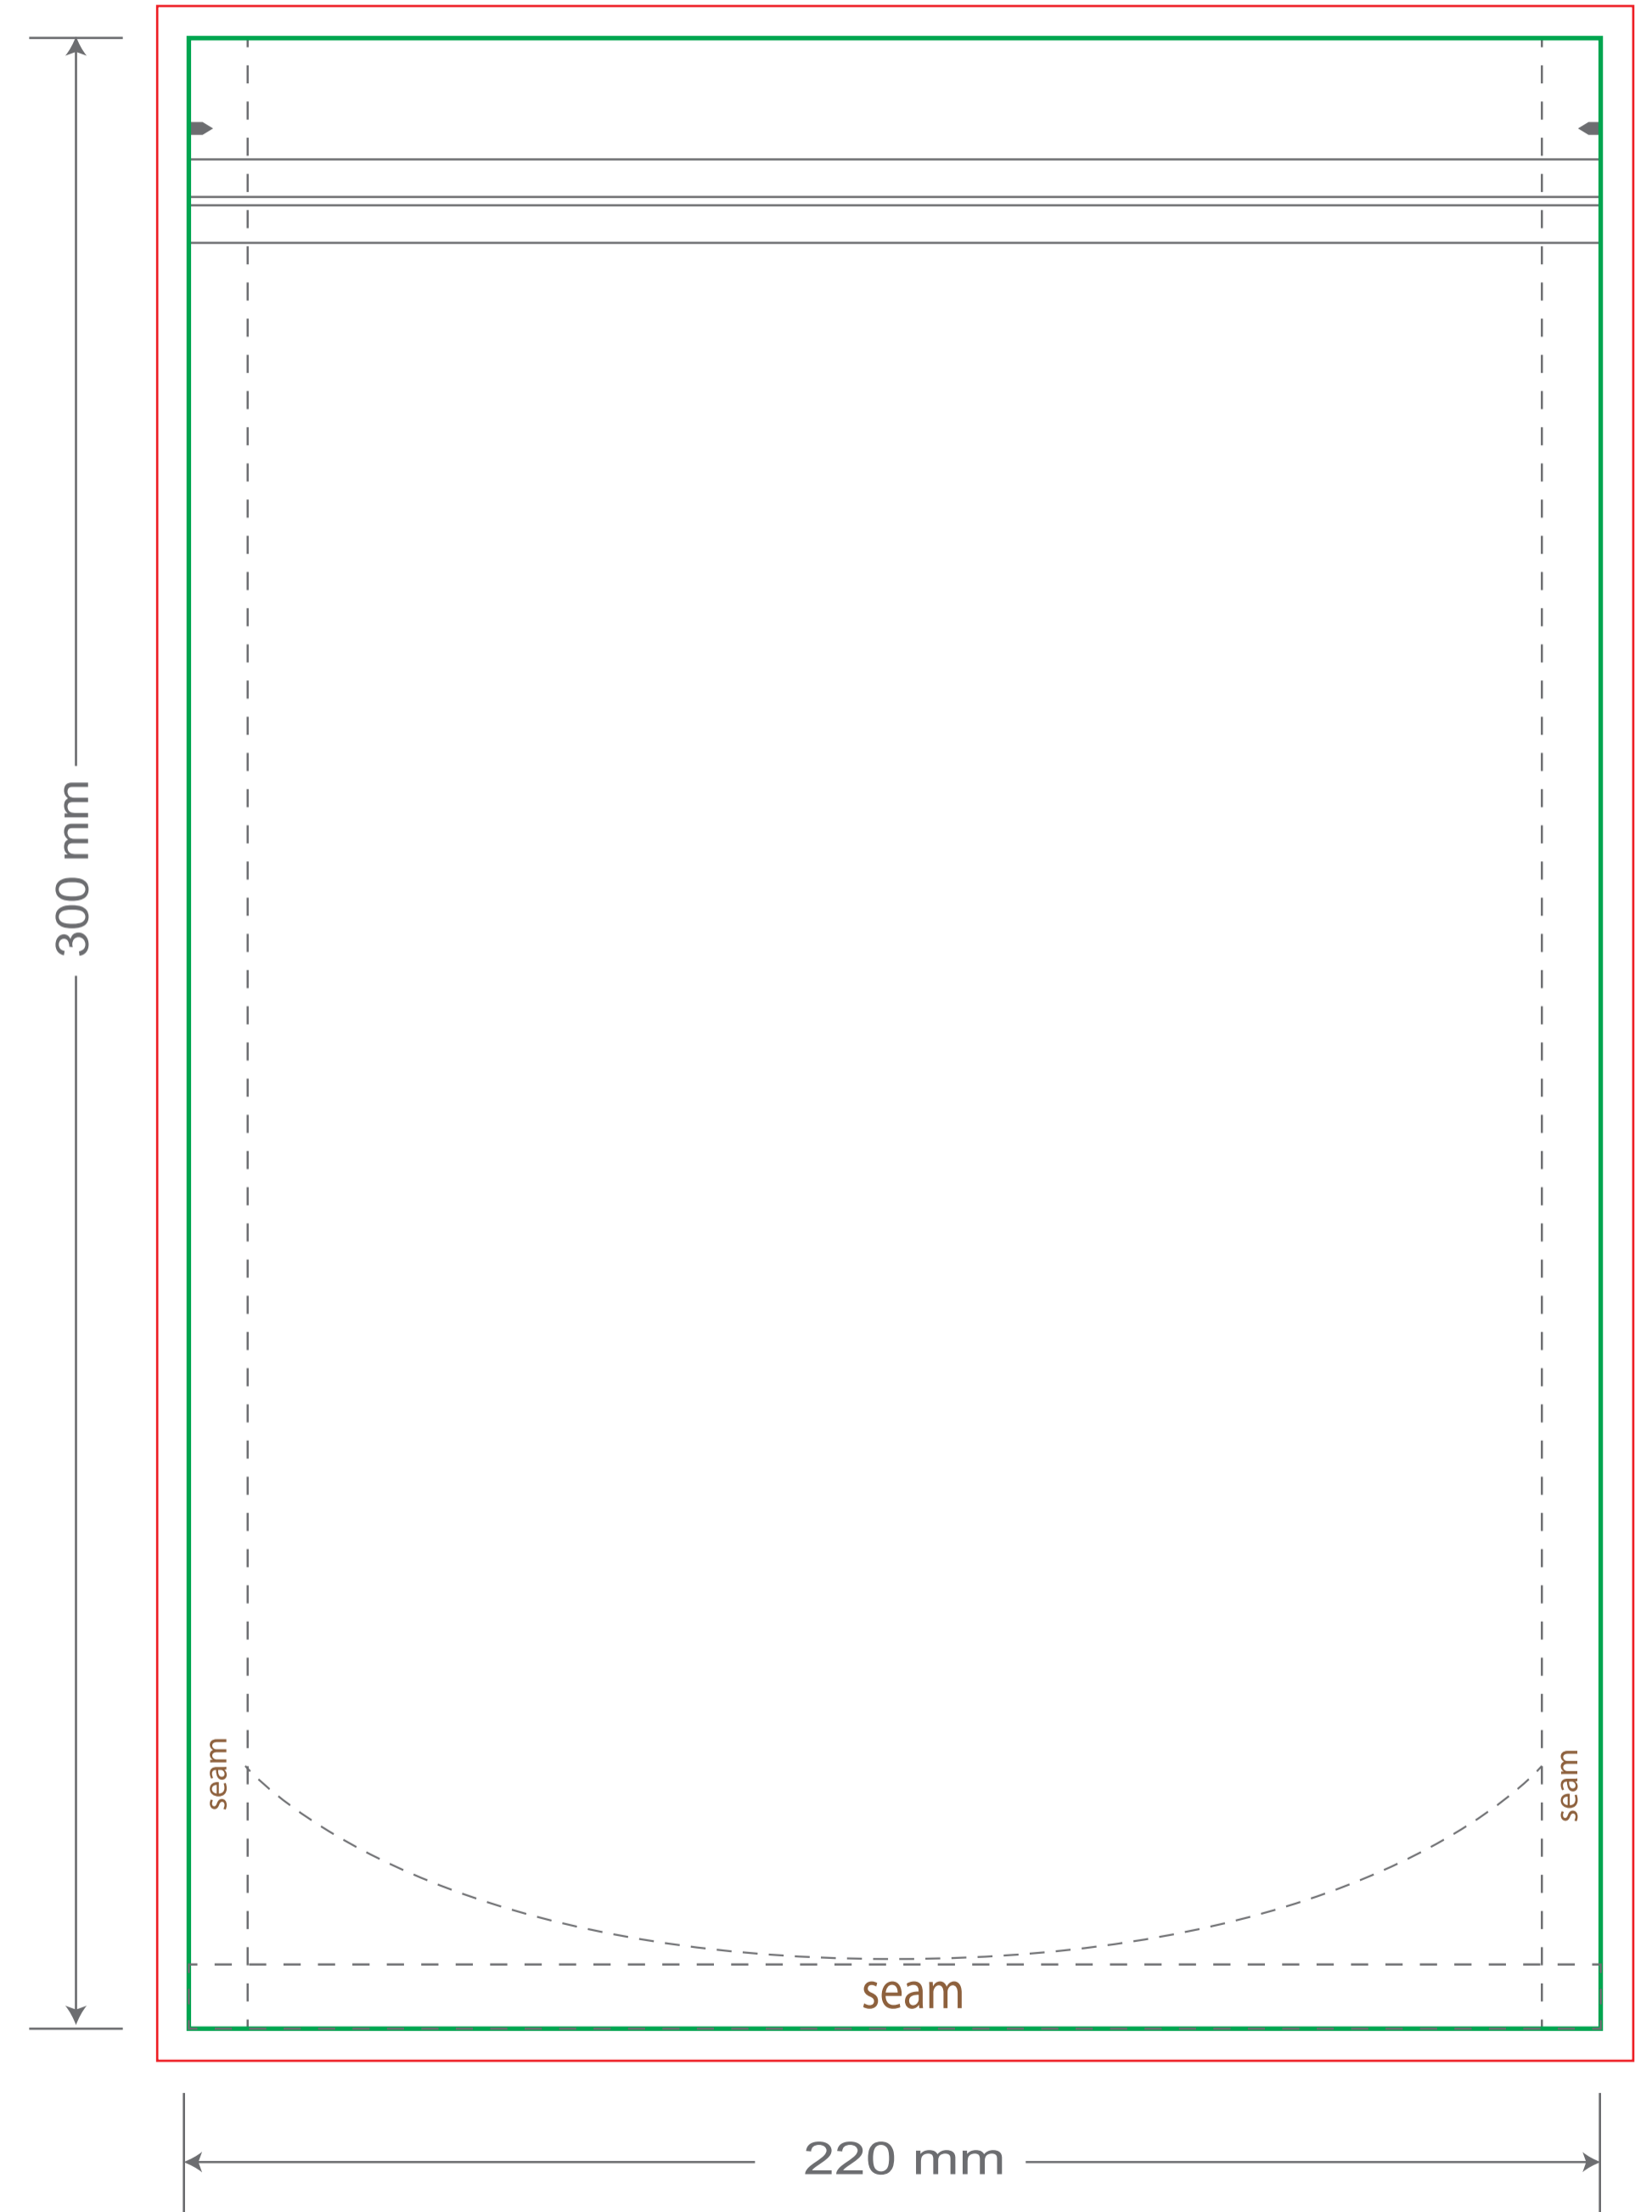

# Front

Tear Notch  
Zipper

# Back

Tear Notch  
Zipper

Green area is the bag area can with printing, except the window area.  
Red area is the bleed area, please extend your artwork outside the green area within the red area.