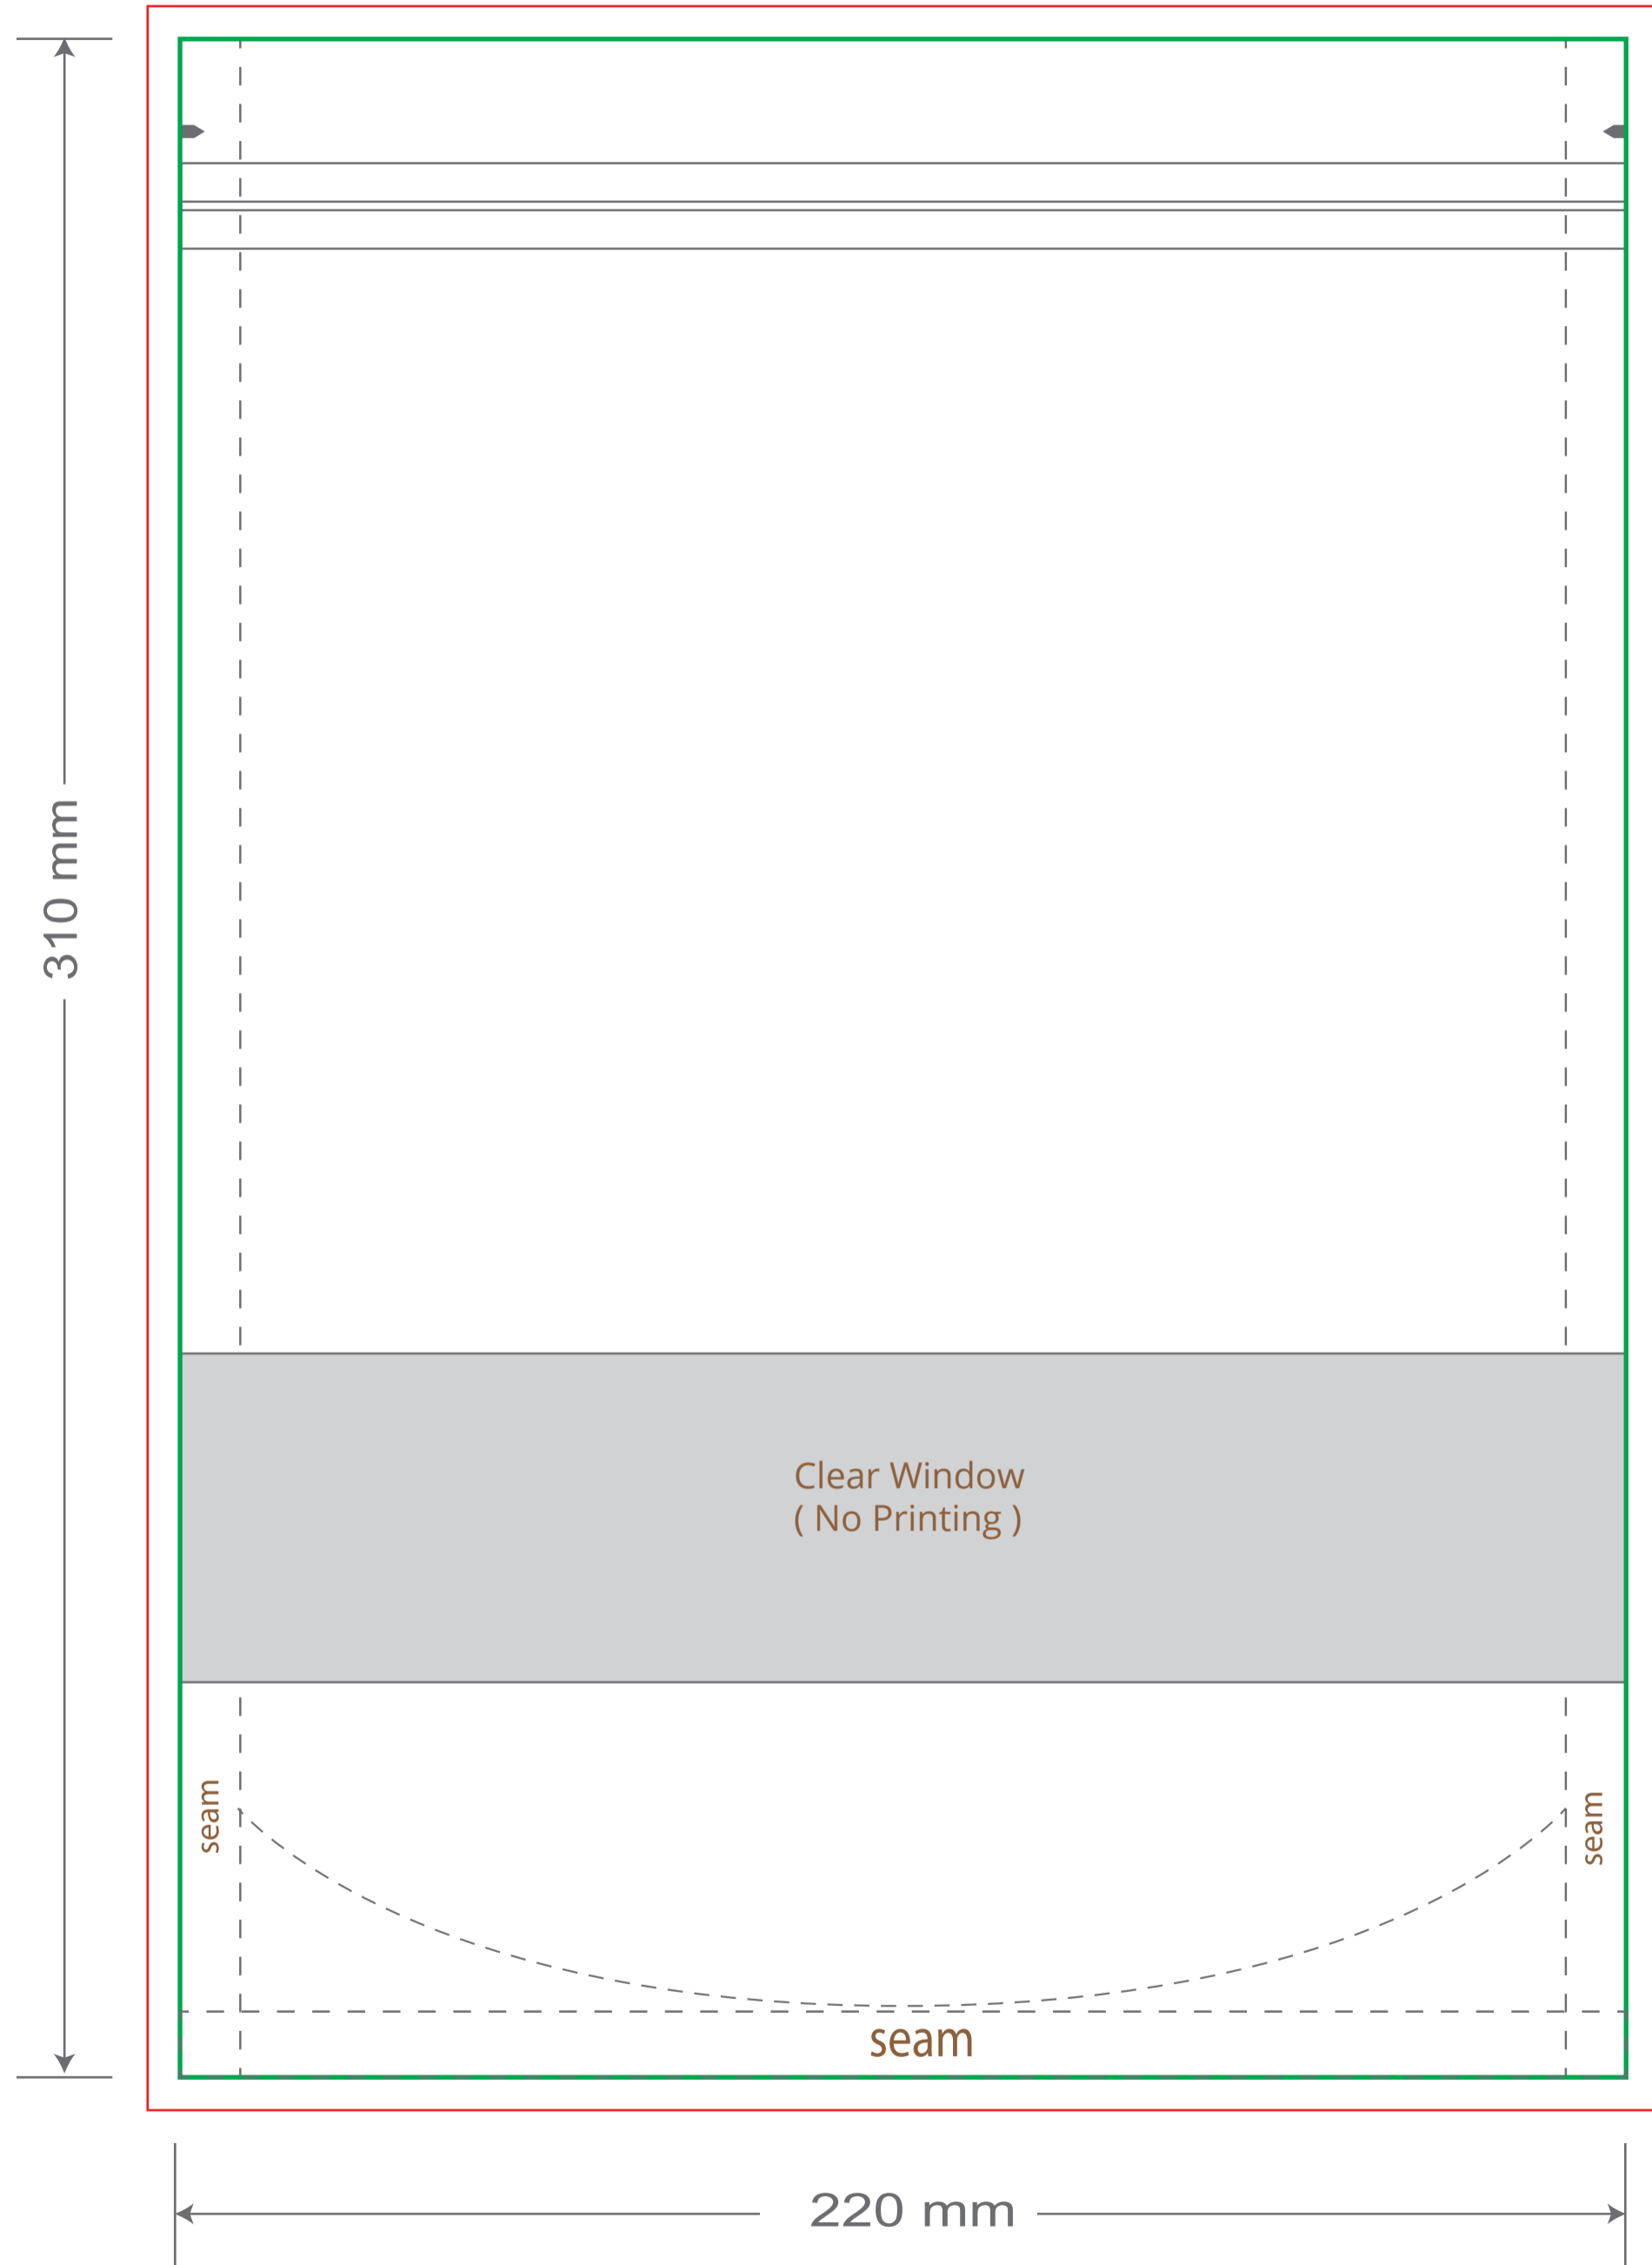

# Front

Tear Notch  
Zipper

# Back

Tear Notch  
Zipper

Green area is the bag area can with printing, except the window area.  
Red area is the bleed area, please extend your artwork outside the green area within the red area.