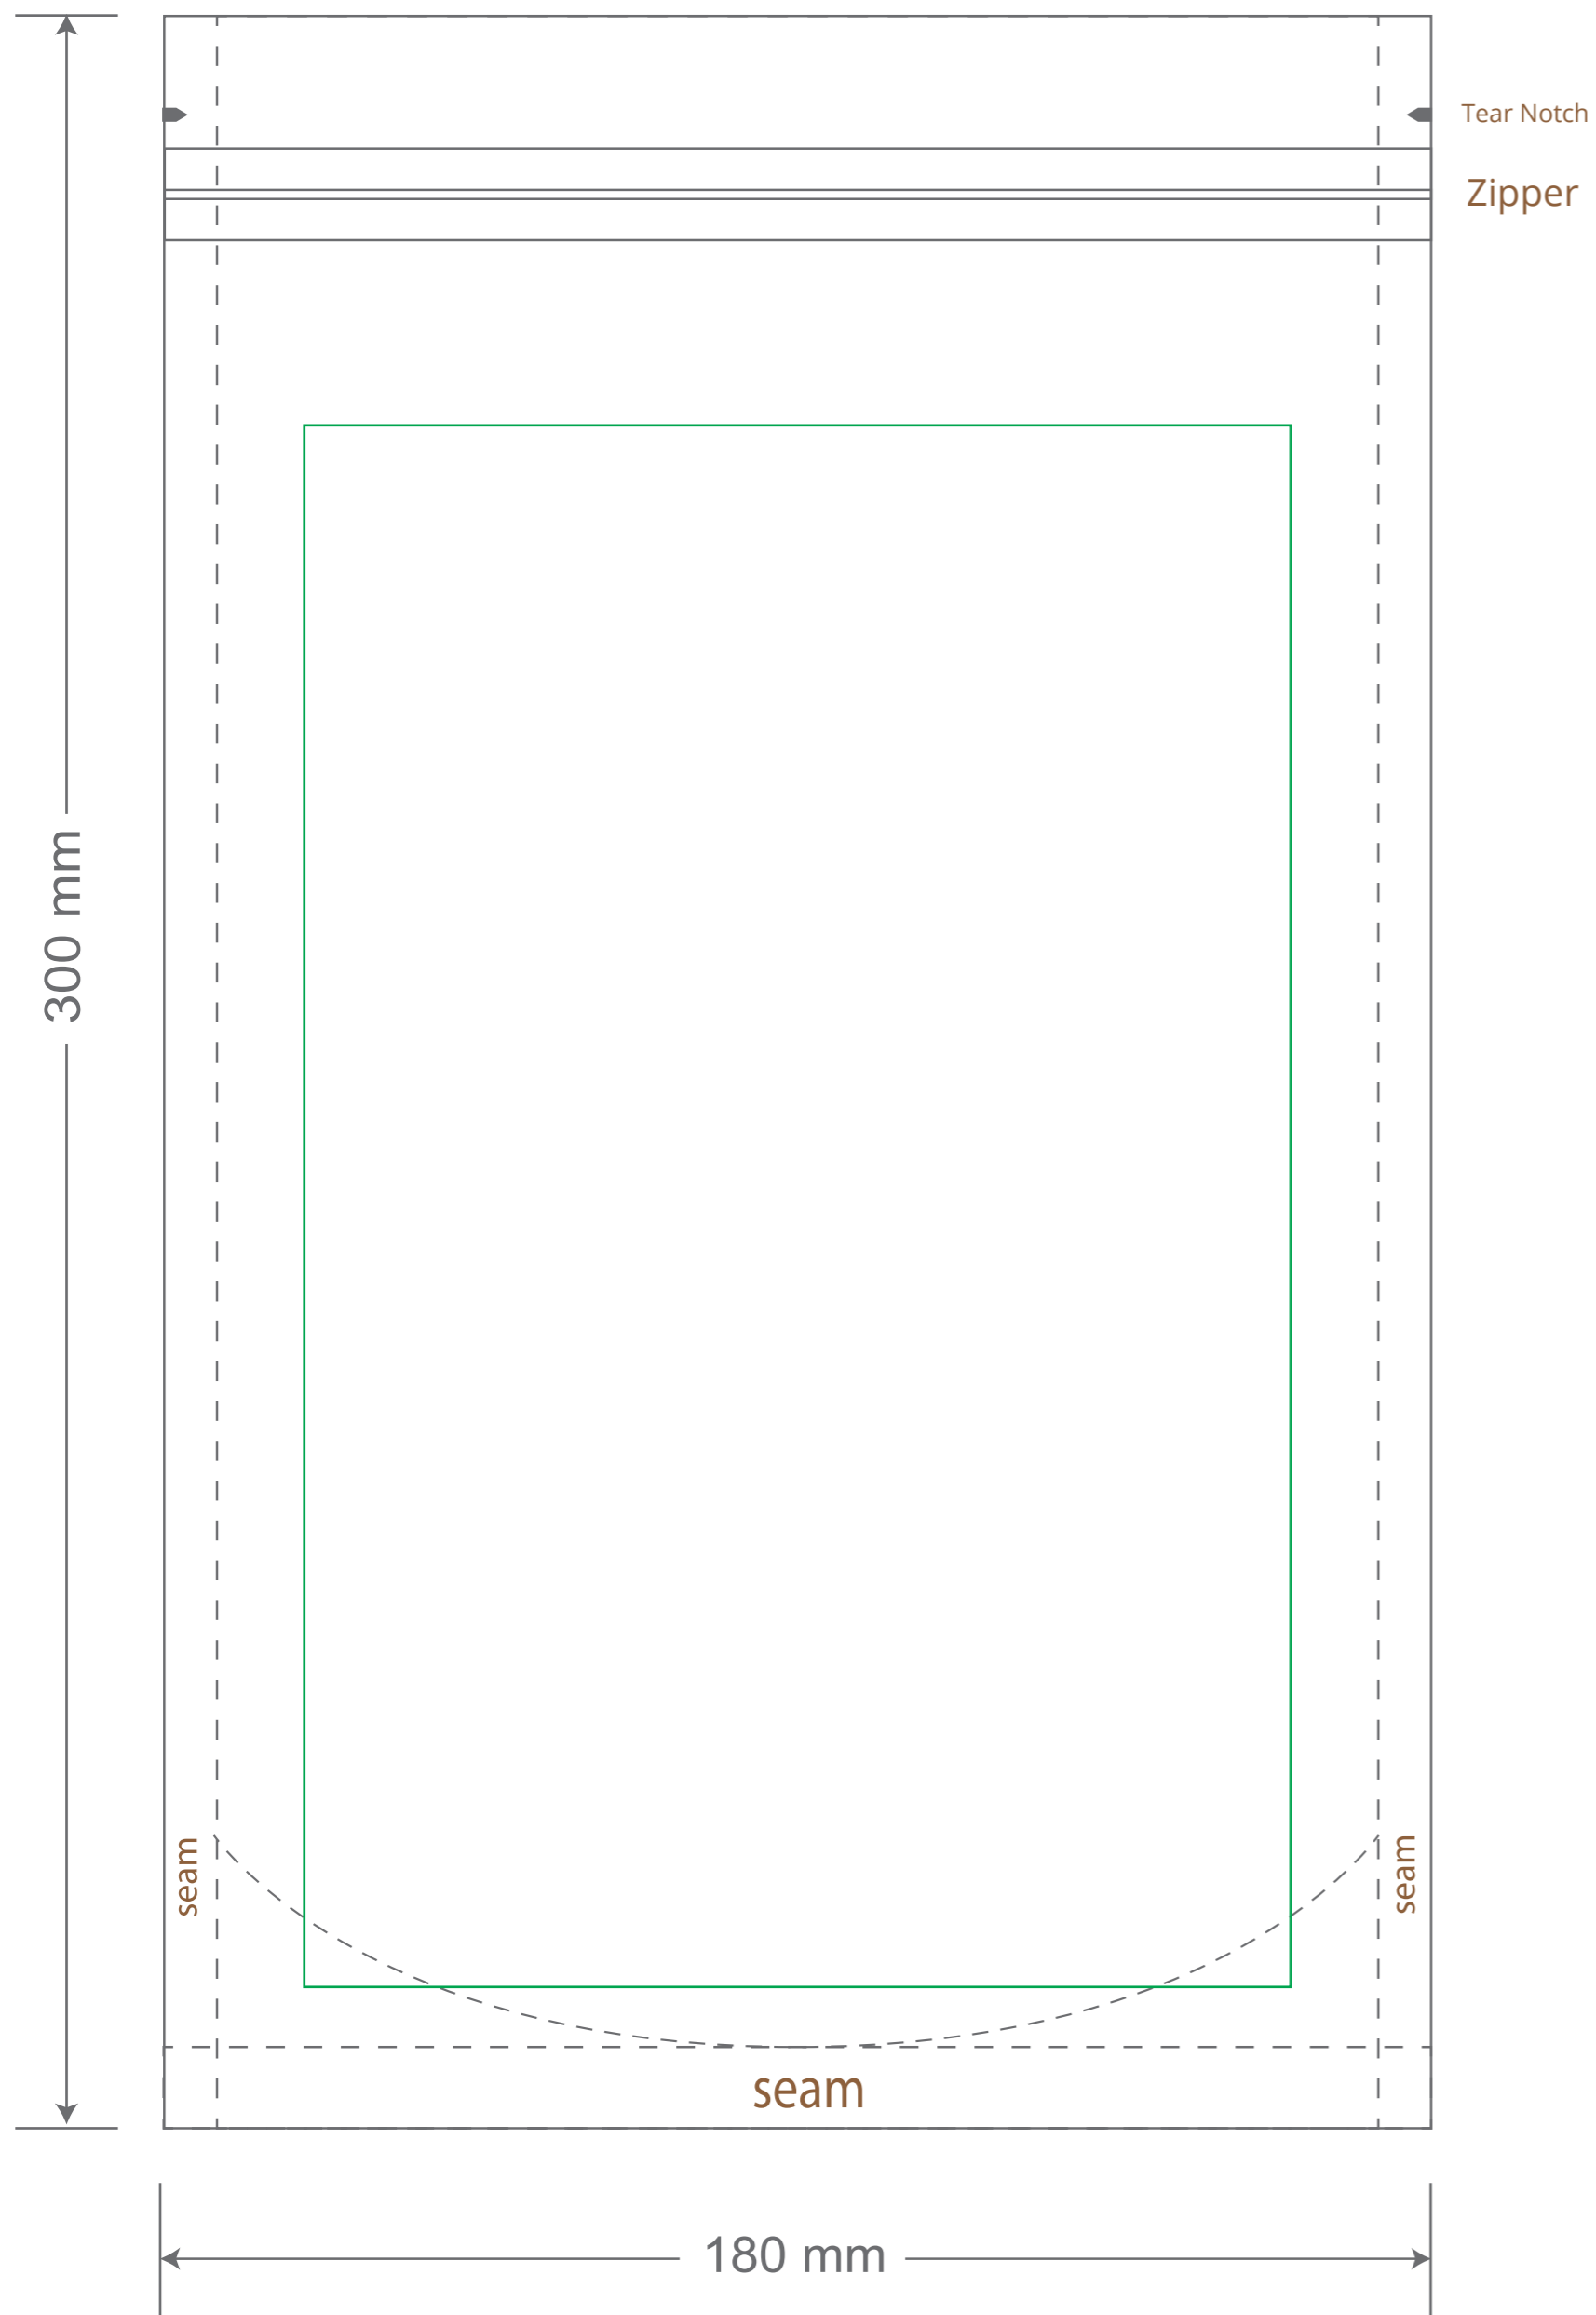

# Front

# Back

Green area is the bag area is the printing area, artwork with at most 2 colors for silkscreen printing.

Note: In Silkscreen printing Text font size must be bigger than 11pt can be clearly printed.