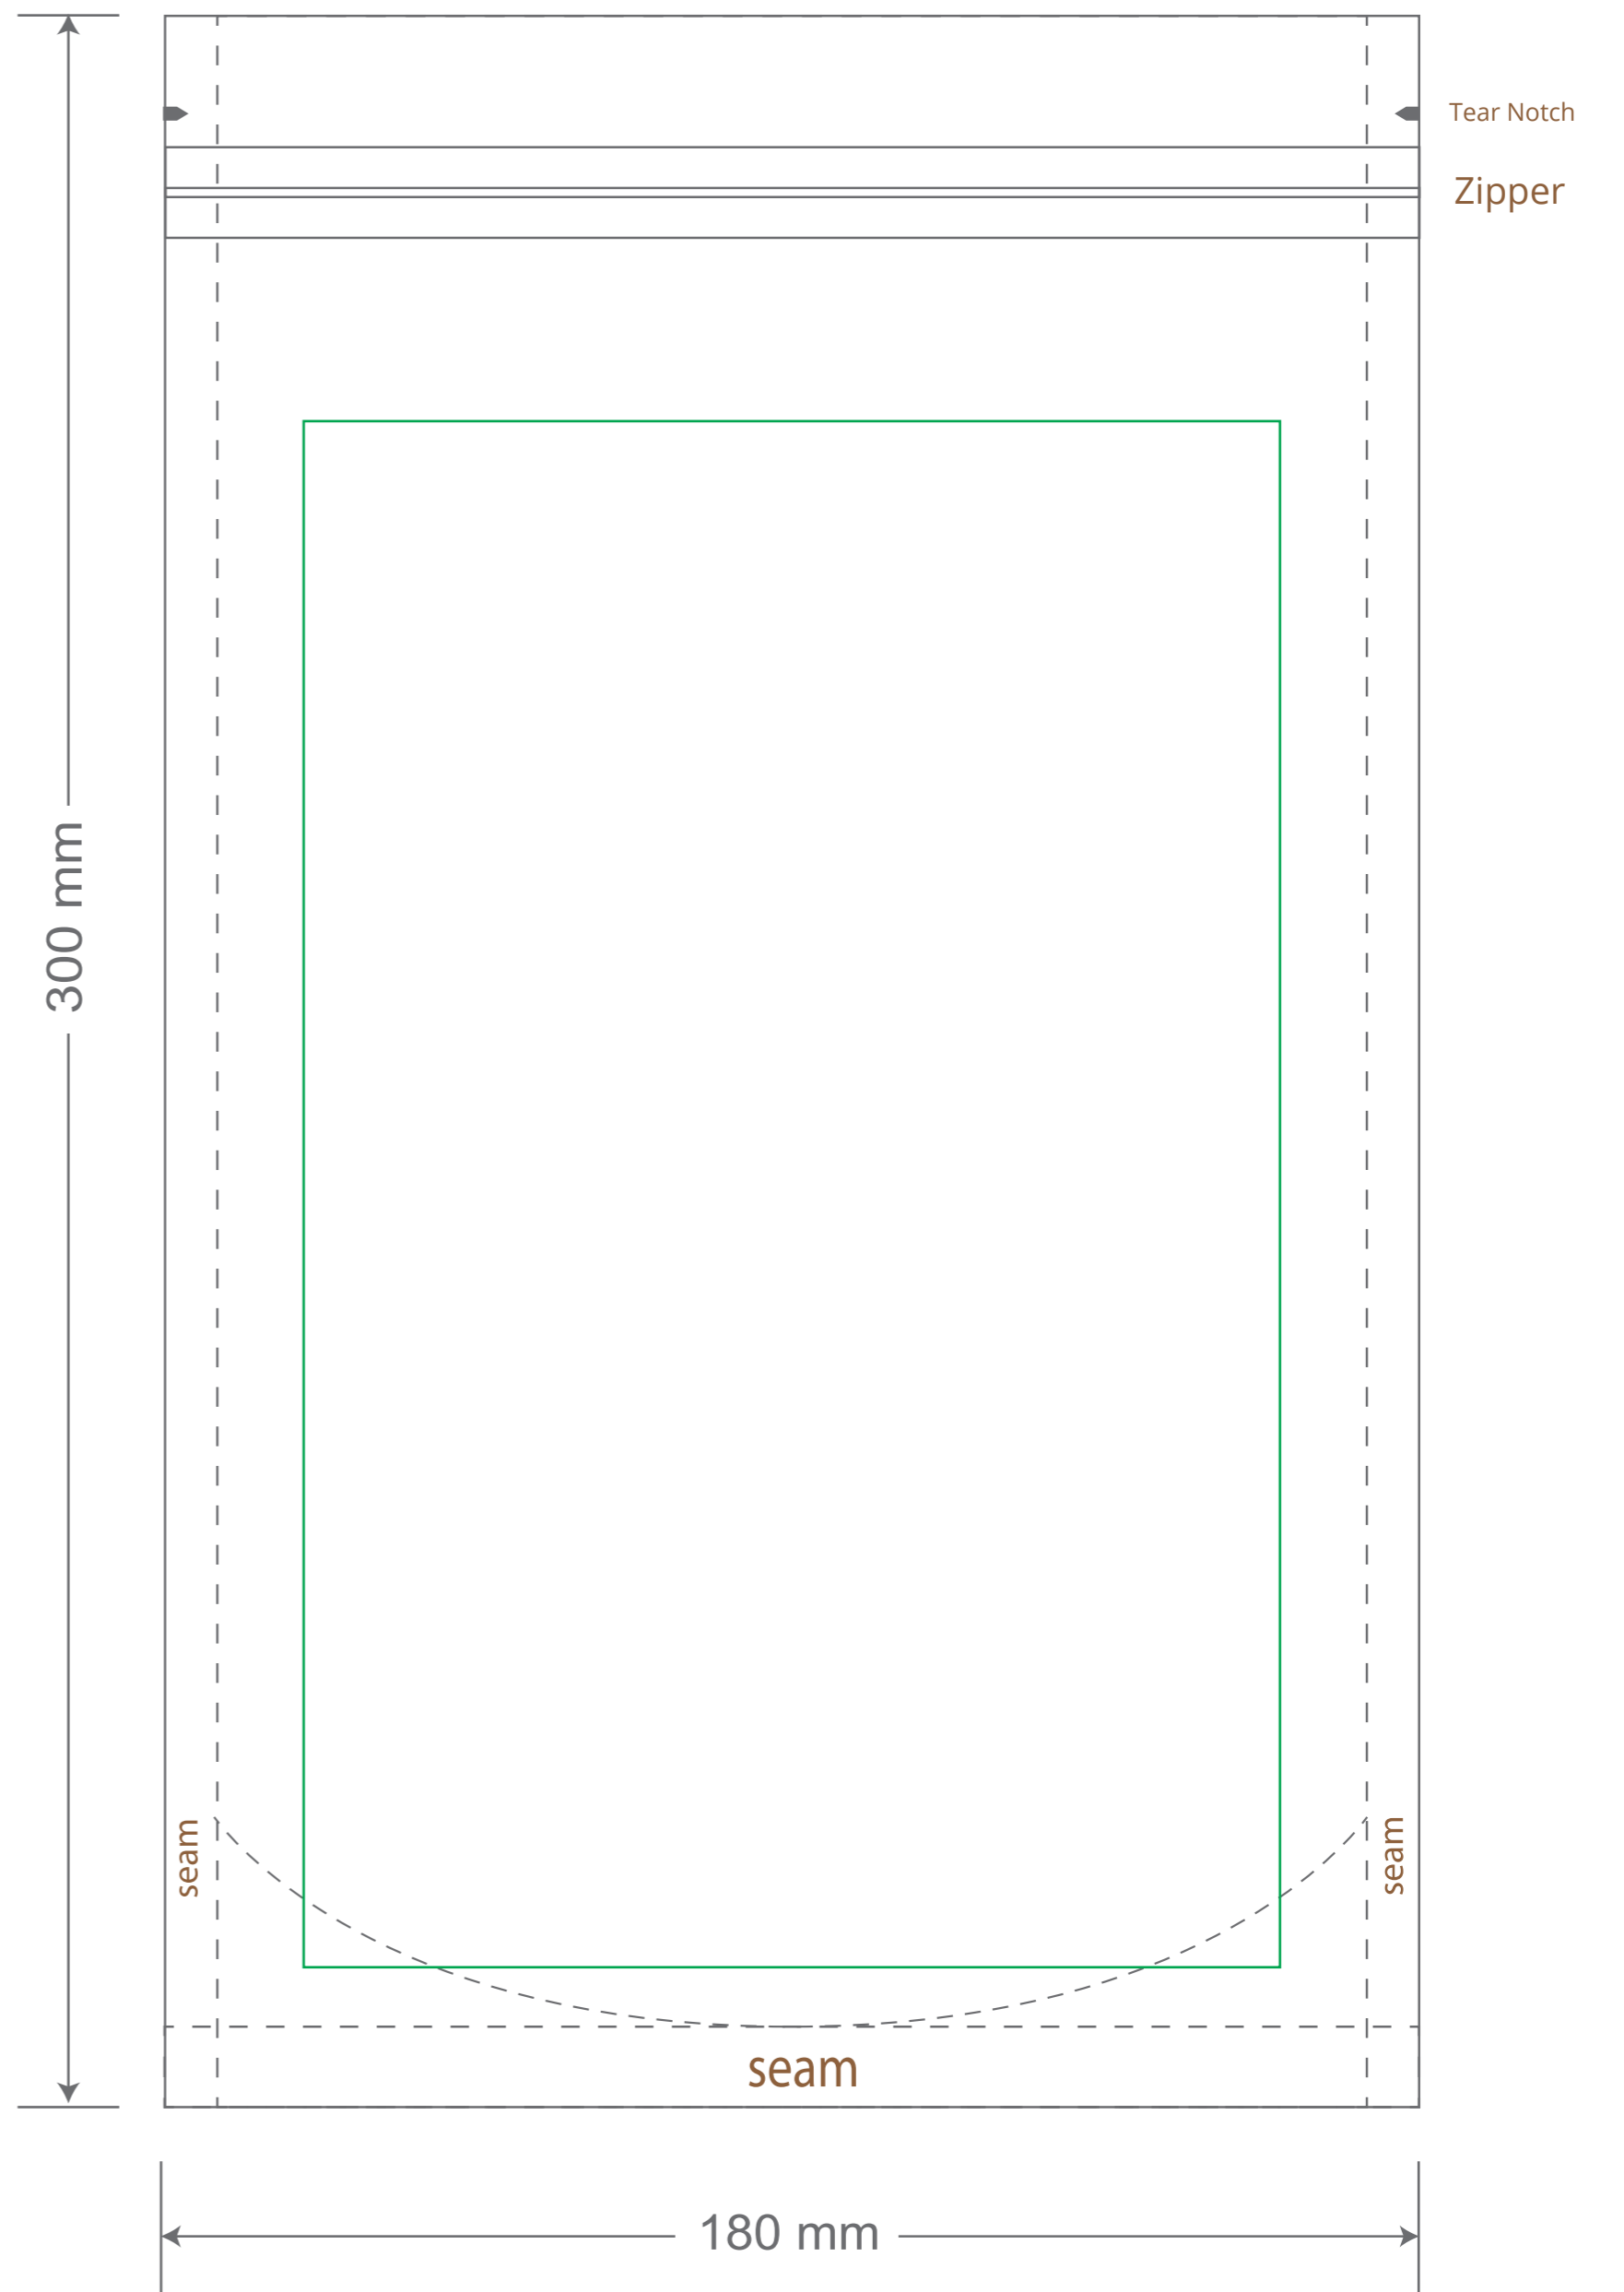

# Front

# Back

Green area is the bag area is the printing area, artwork with at most 2 colors for silkscreen printing.

Note: In Silkscreen printing Text font size must be bigger than 11pt can be clearly printed.