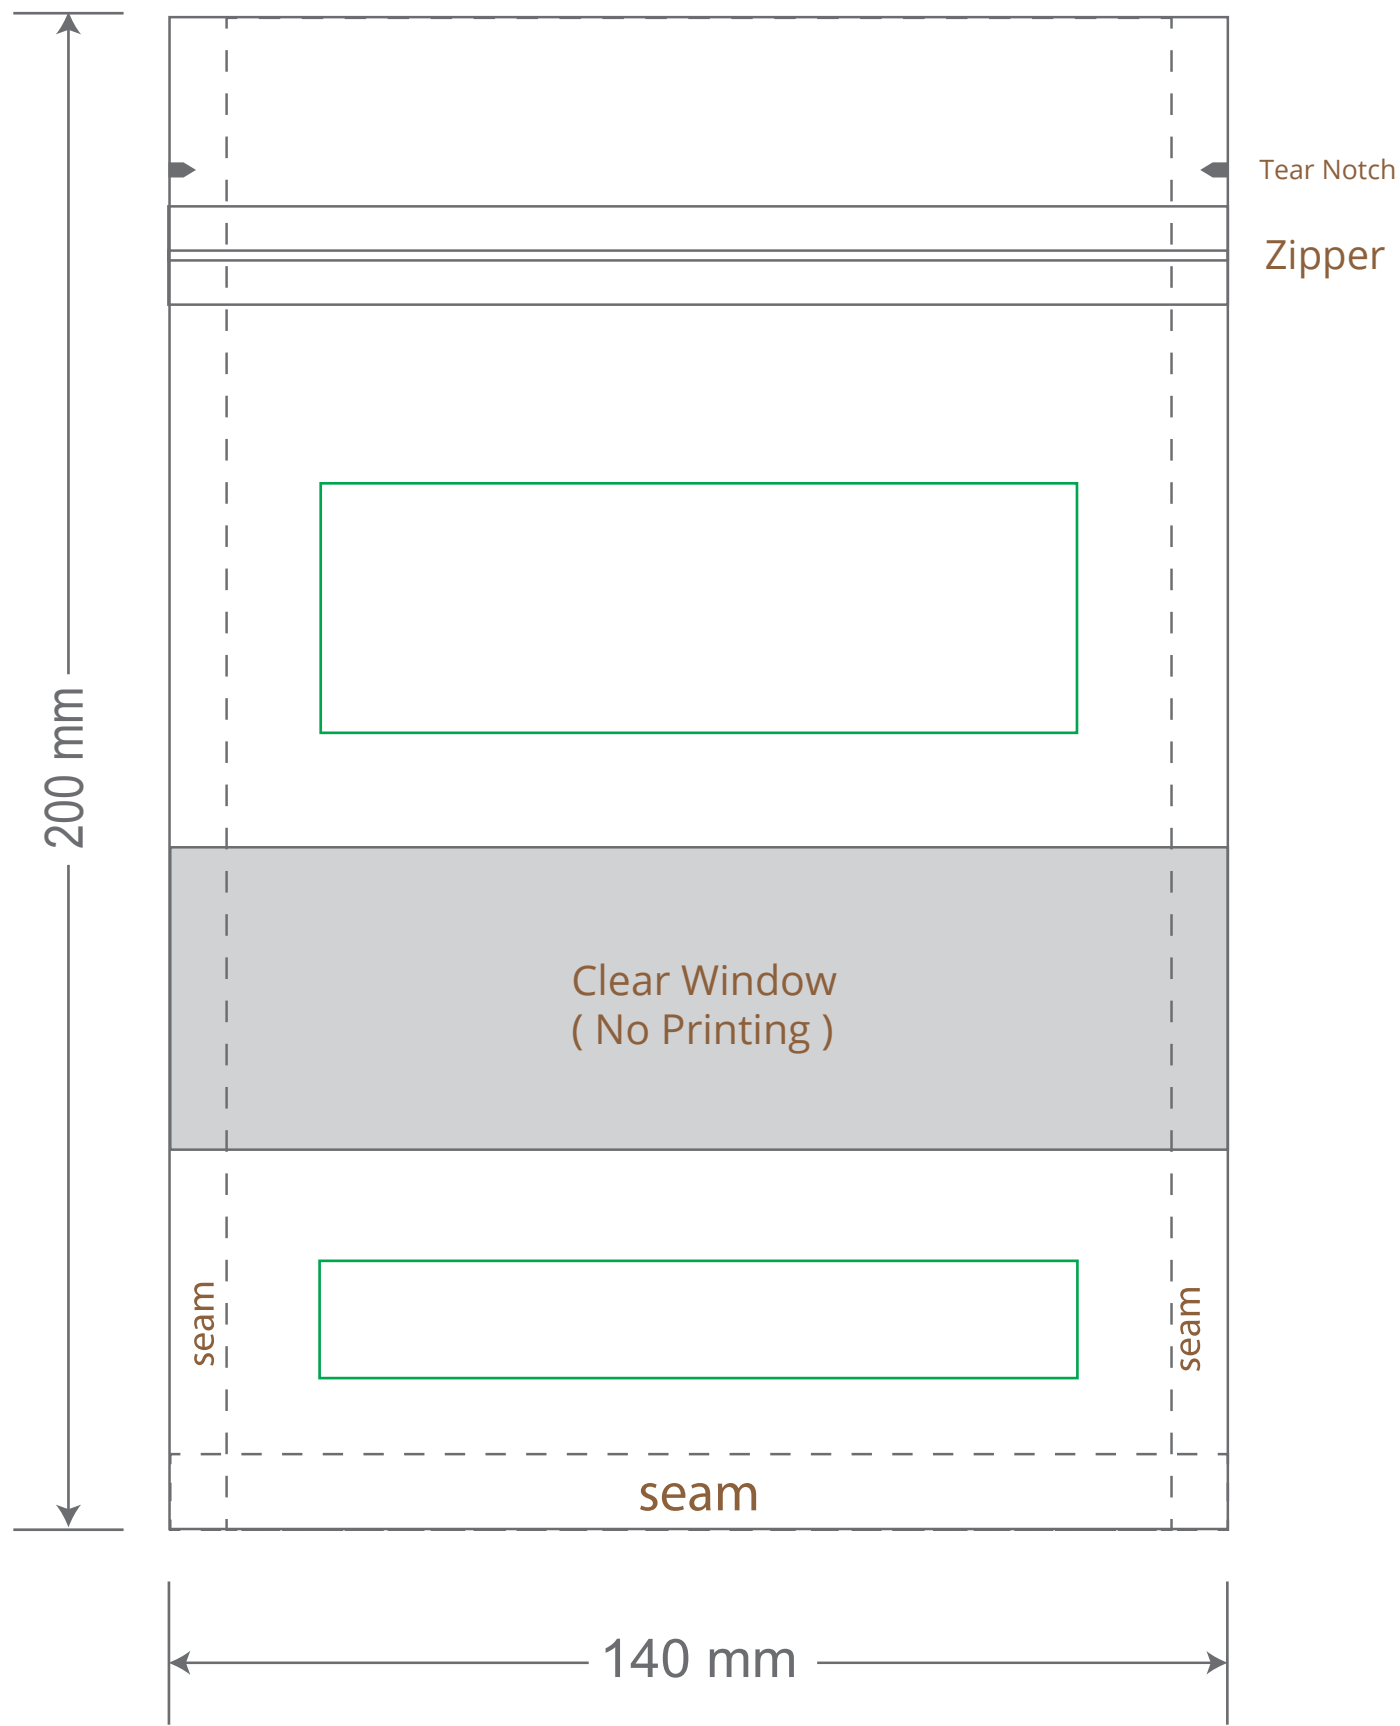

# Front

# Back

Green area is the bag area is the printing area, artwork with at most 2 colors for silkscreen printing.

Note: In Silkscreen printing Text font size must be bigger than 11pt can be clearly printed.