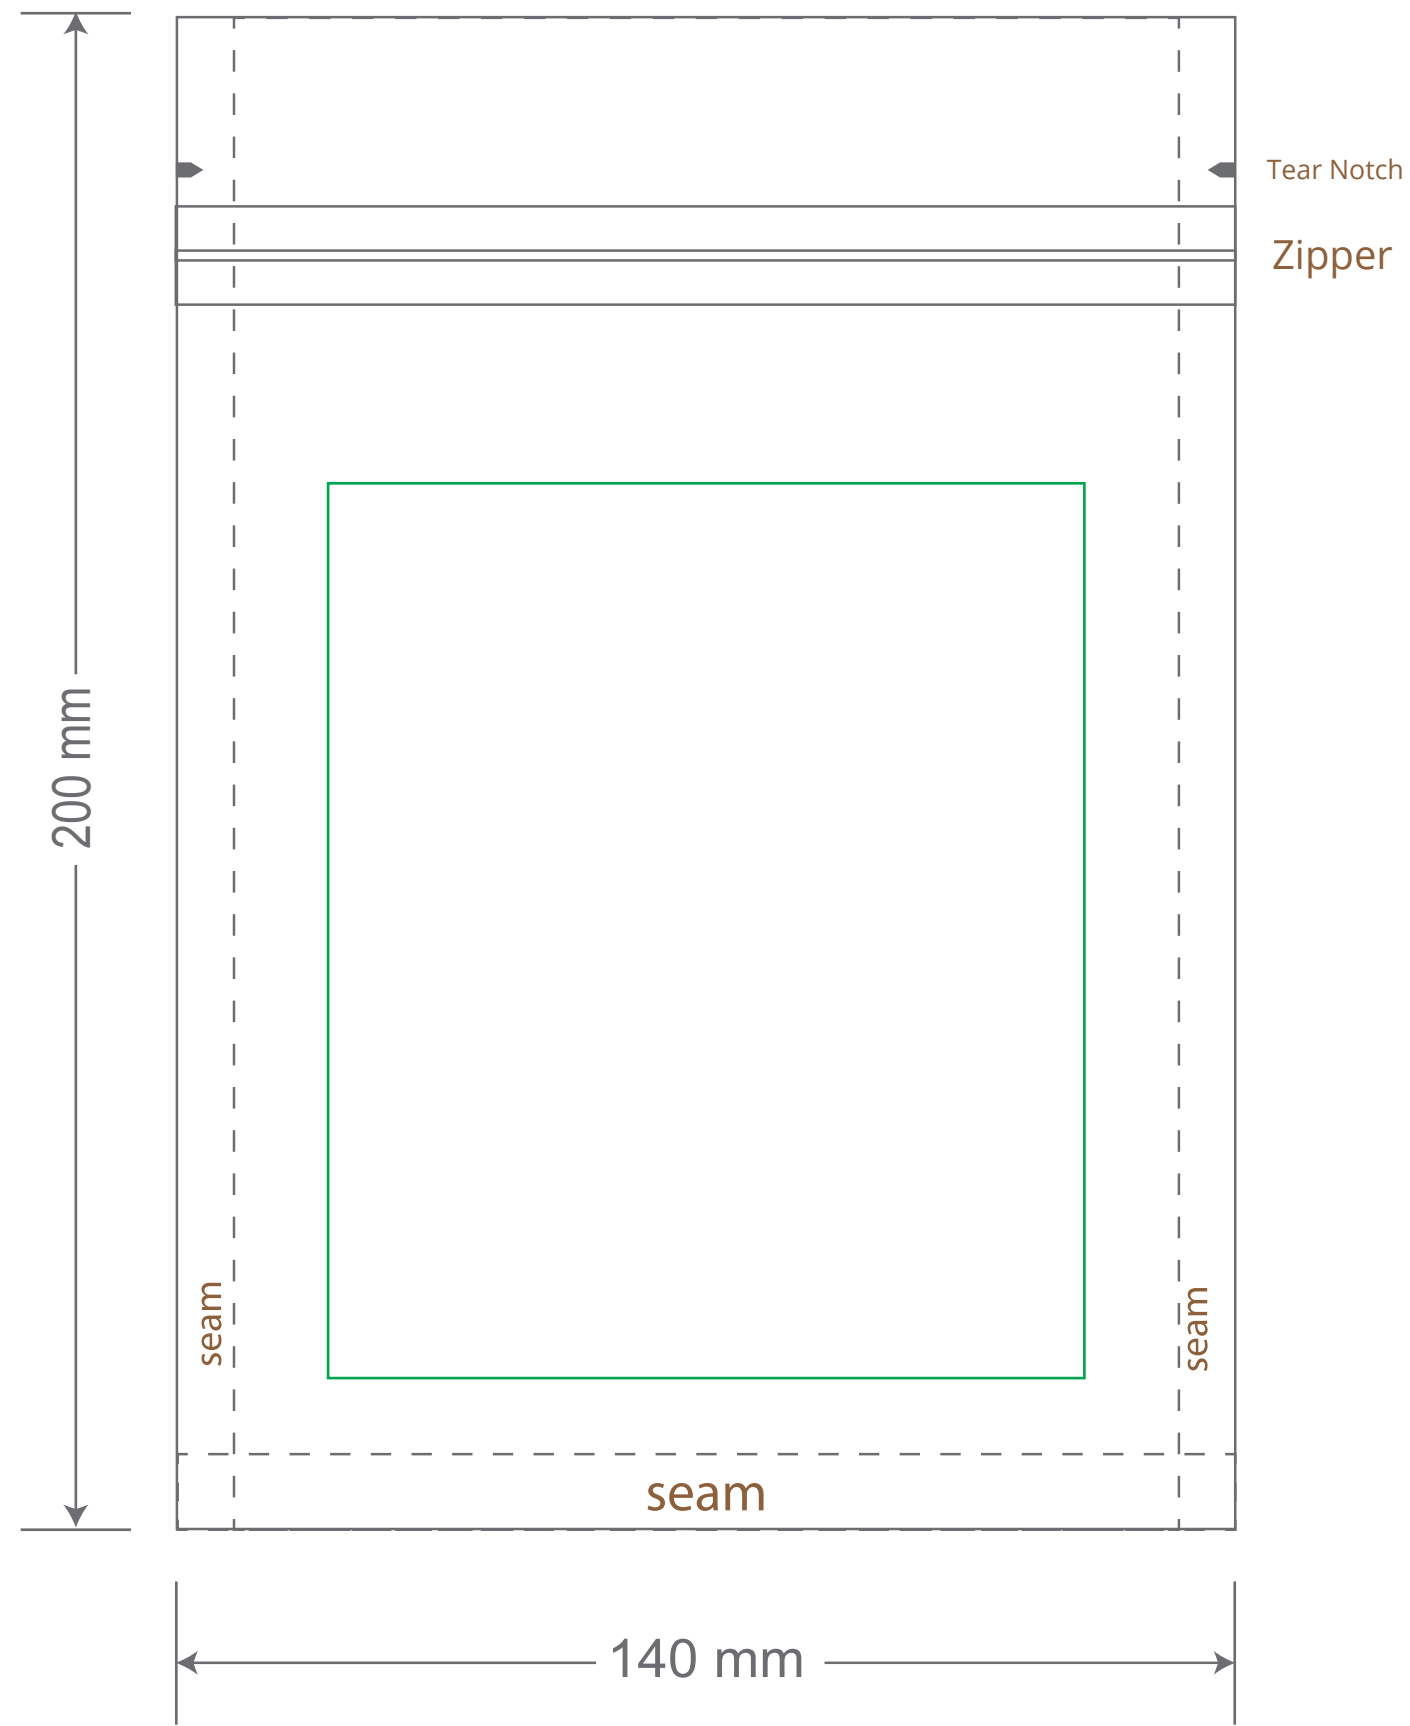

# Front

# Back

Green area is the bag area is the printing area, artwork with at most 2 colors for silkscreen printing.

Note: In Silkscreen printing Text font size must be bigger than 11pt can be clearly printed.