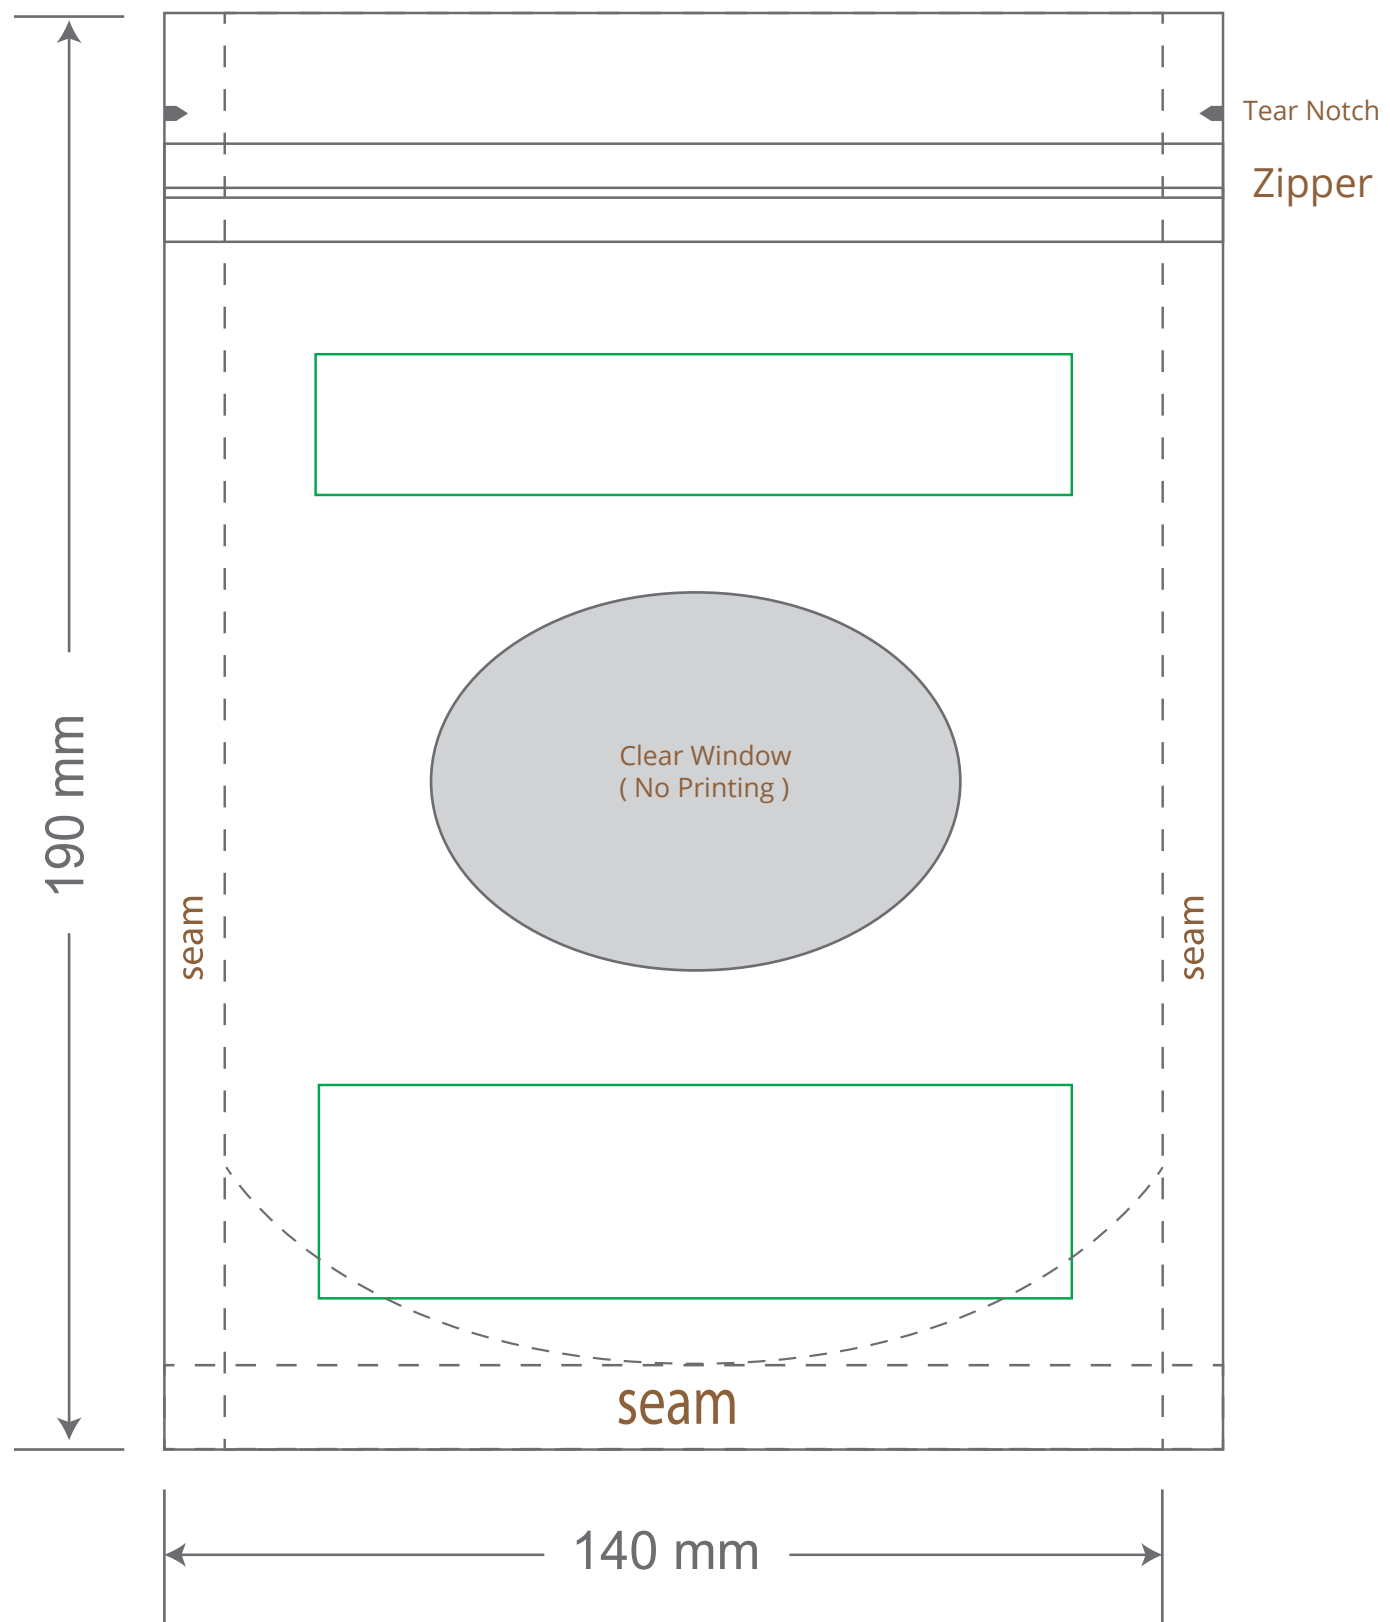

Front

Back

Green area is the bag area is the printing area, artwork with at most 2 colors for silkscreen printing.

Note: In Silkscreen printing Text font size must be bigger than 11pt can be clearly printed.