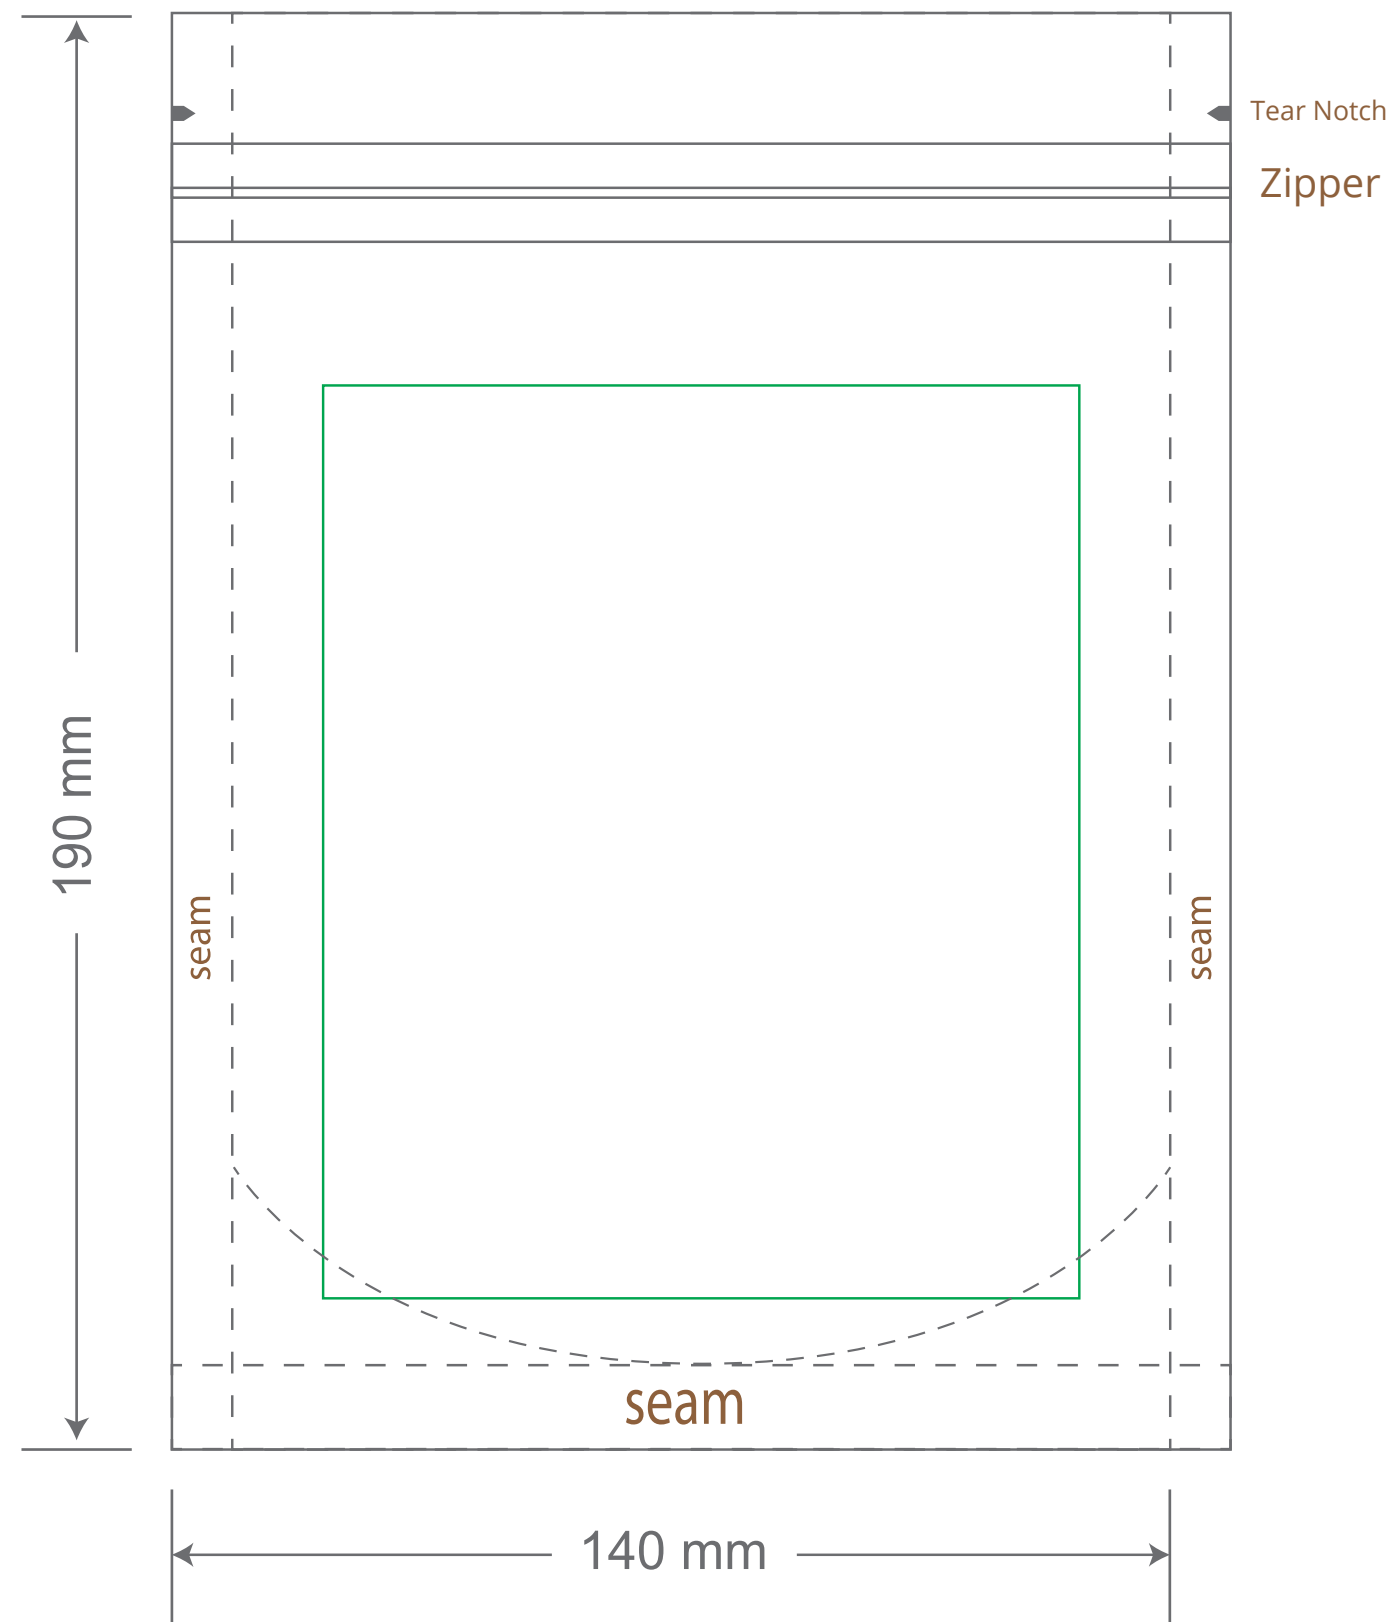

Front

Back

Green area is the bag area is the printing area, artwork with at most 2 colors for silkscreen printing.

Note: In Silkscreen printing Text font size must be bigger than 11pt can be clearly printed.