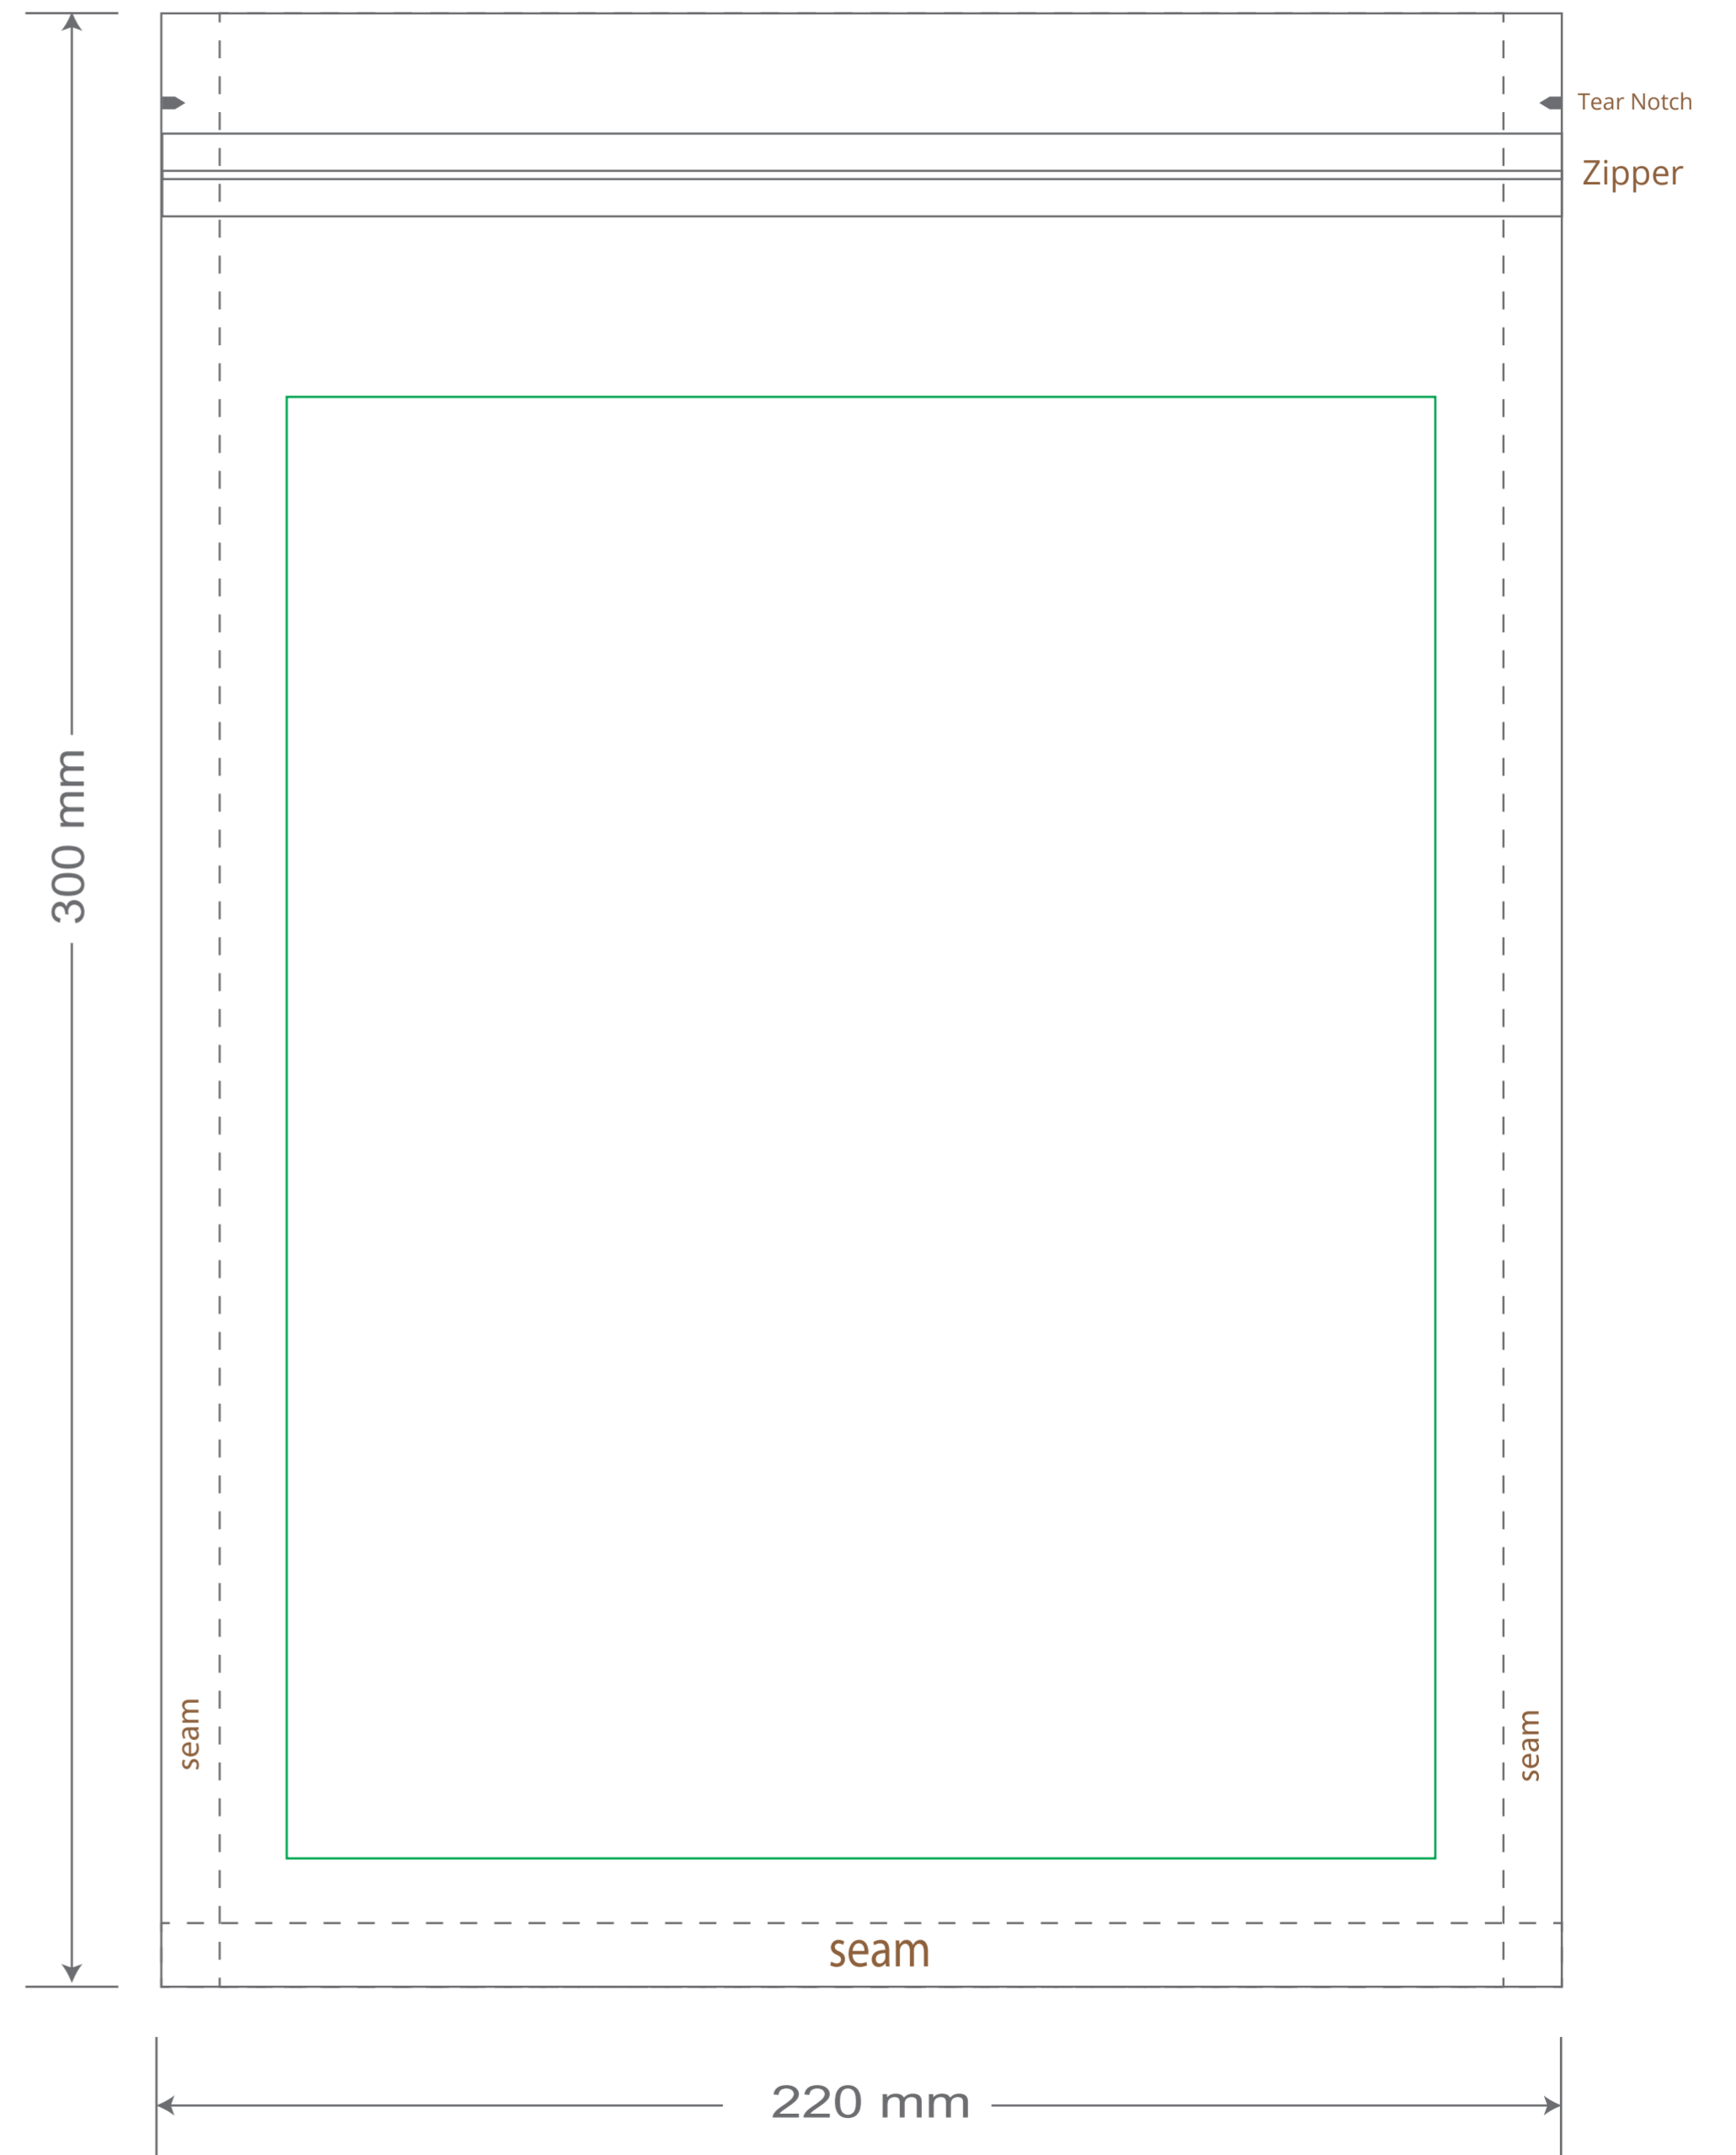

Front

Back

Green area is the bag area is the printing area, artwork with at most 2 colors for silkscreen printing.

Note: In Silkscreen printing Text font size must be bigger than 11pt can be clearly printed.