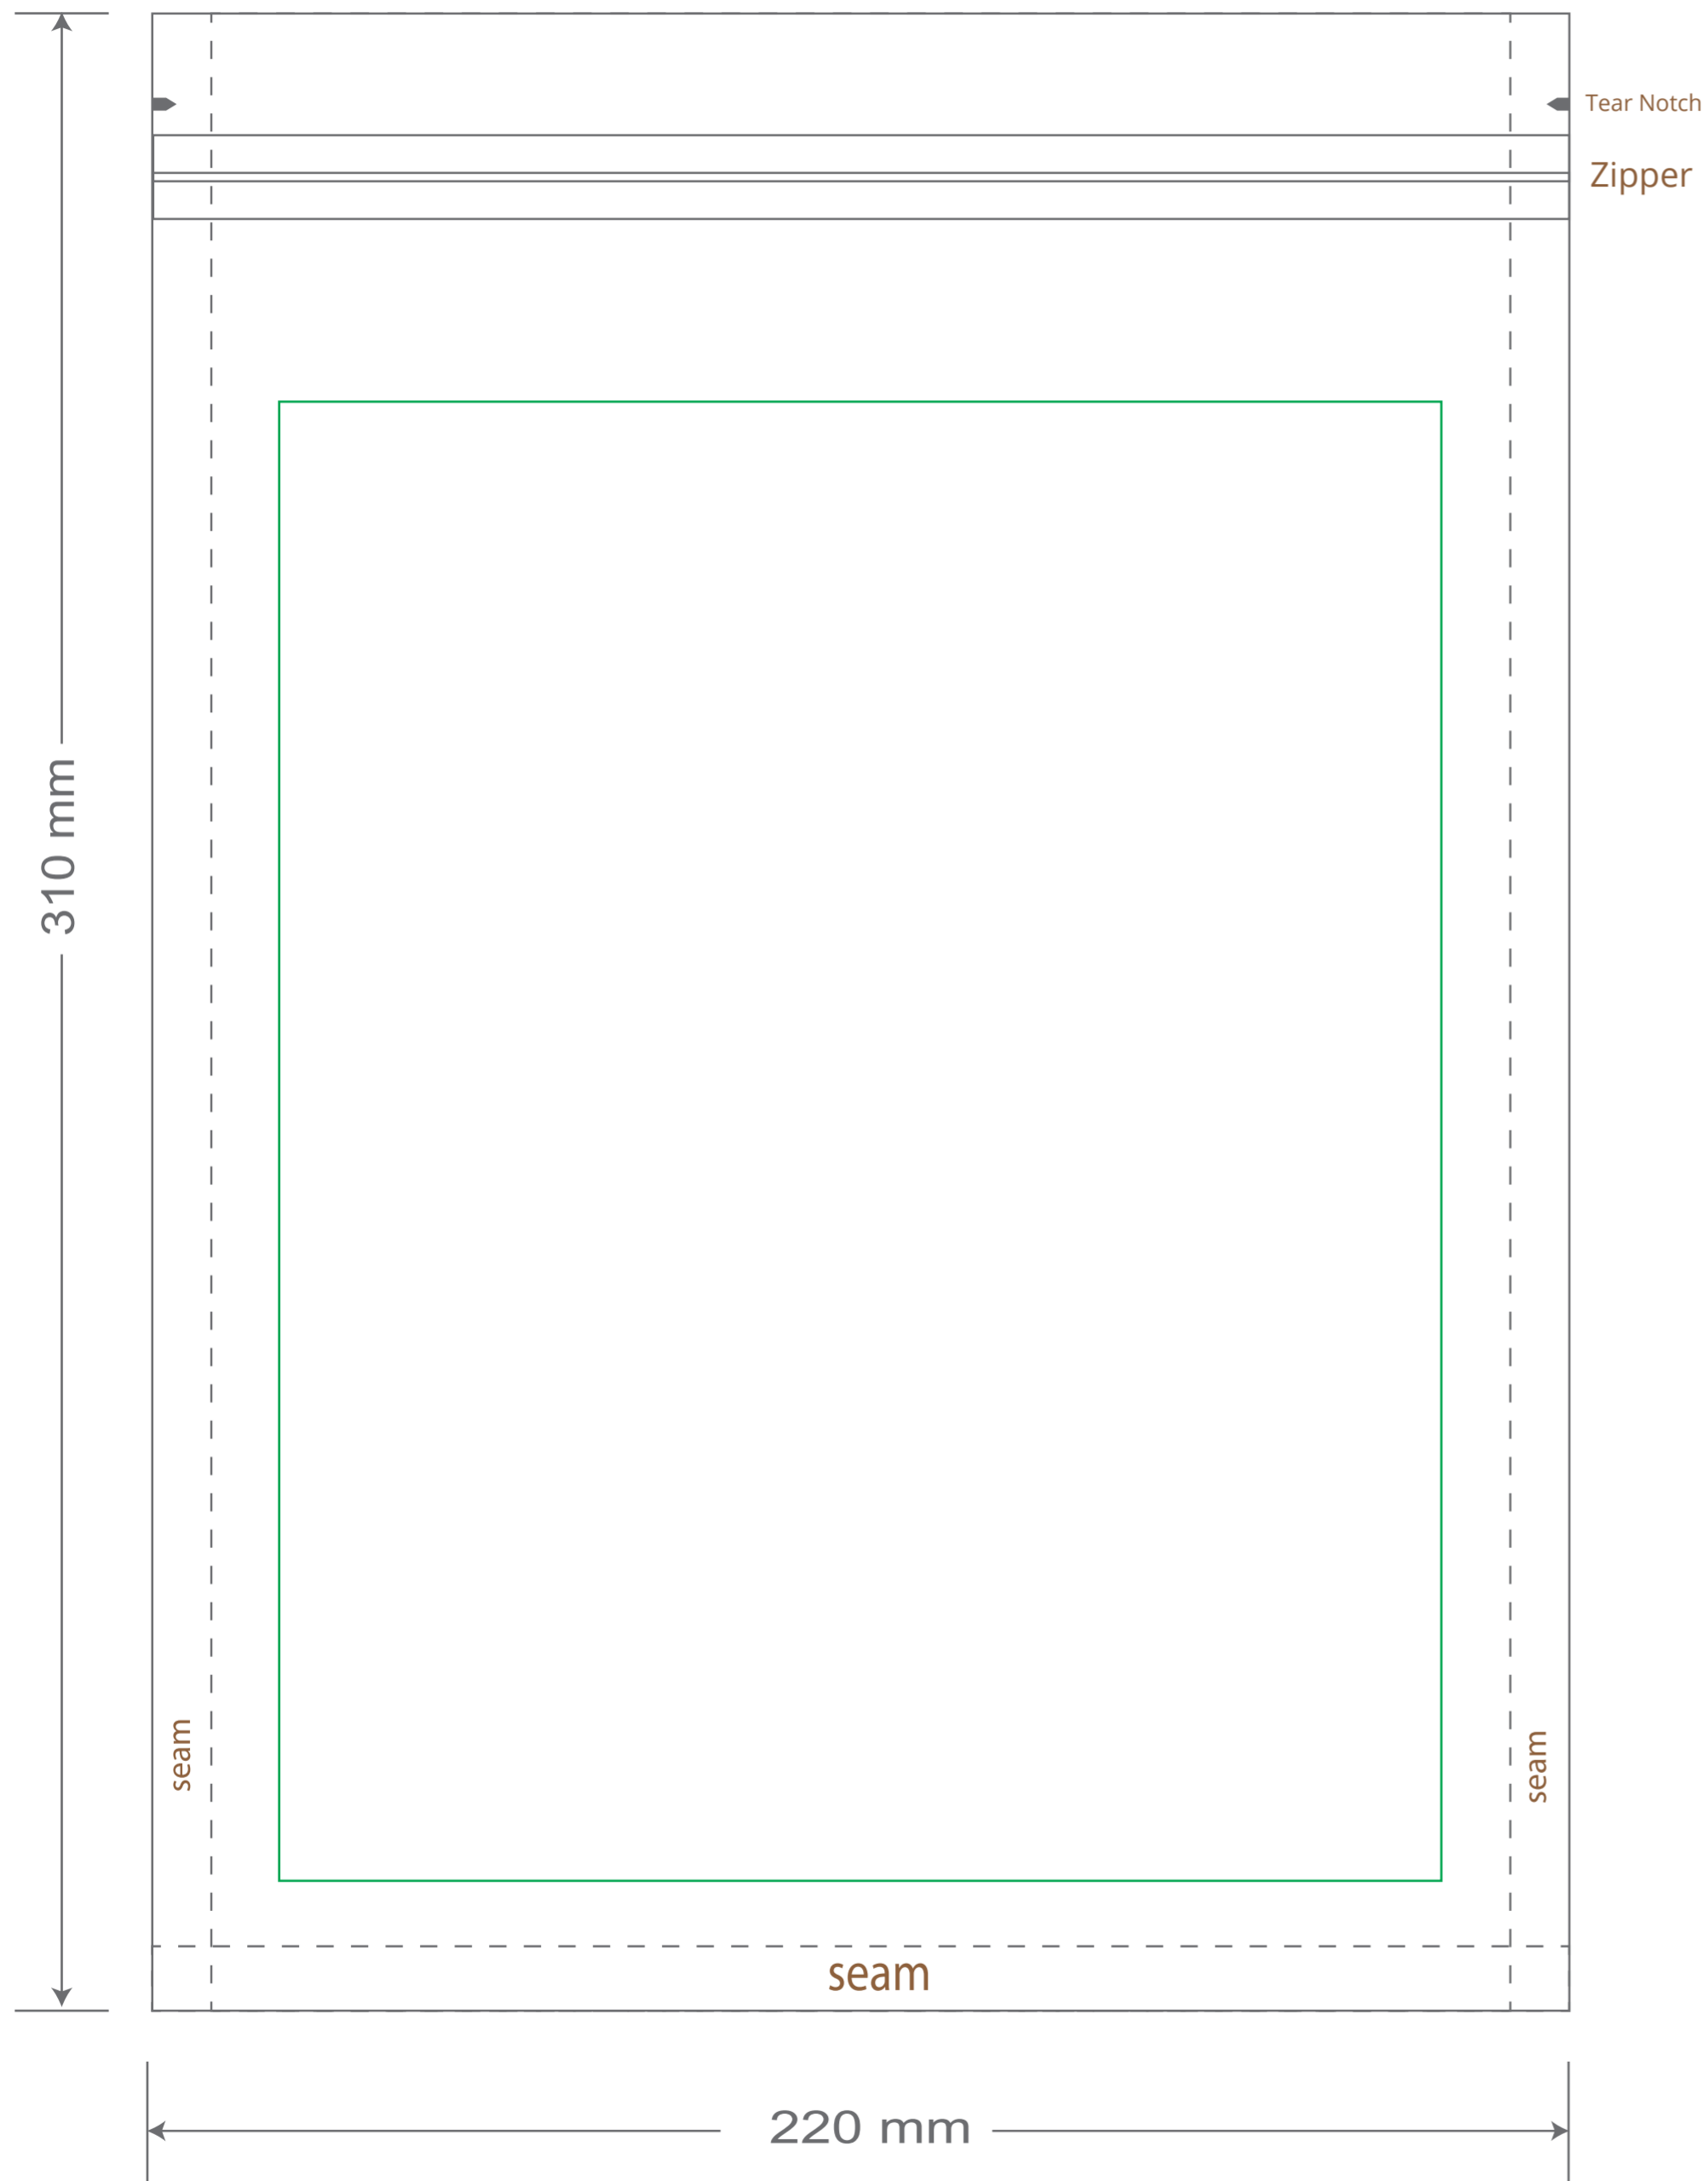

Front

Back

Green area is the bag area is the printing area, artwork with at most 2 colors for silkscreen printing.

Note: In Silkscreen printing Text font size must be bigger than 11pt can be clearly printed.