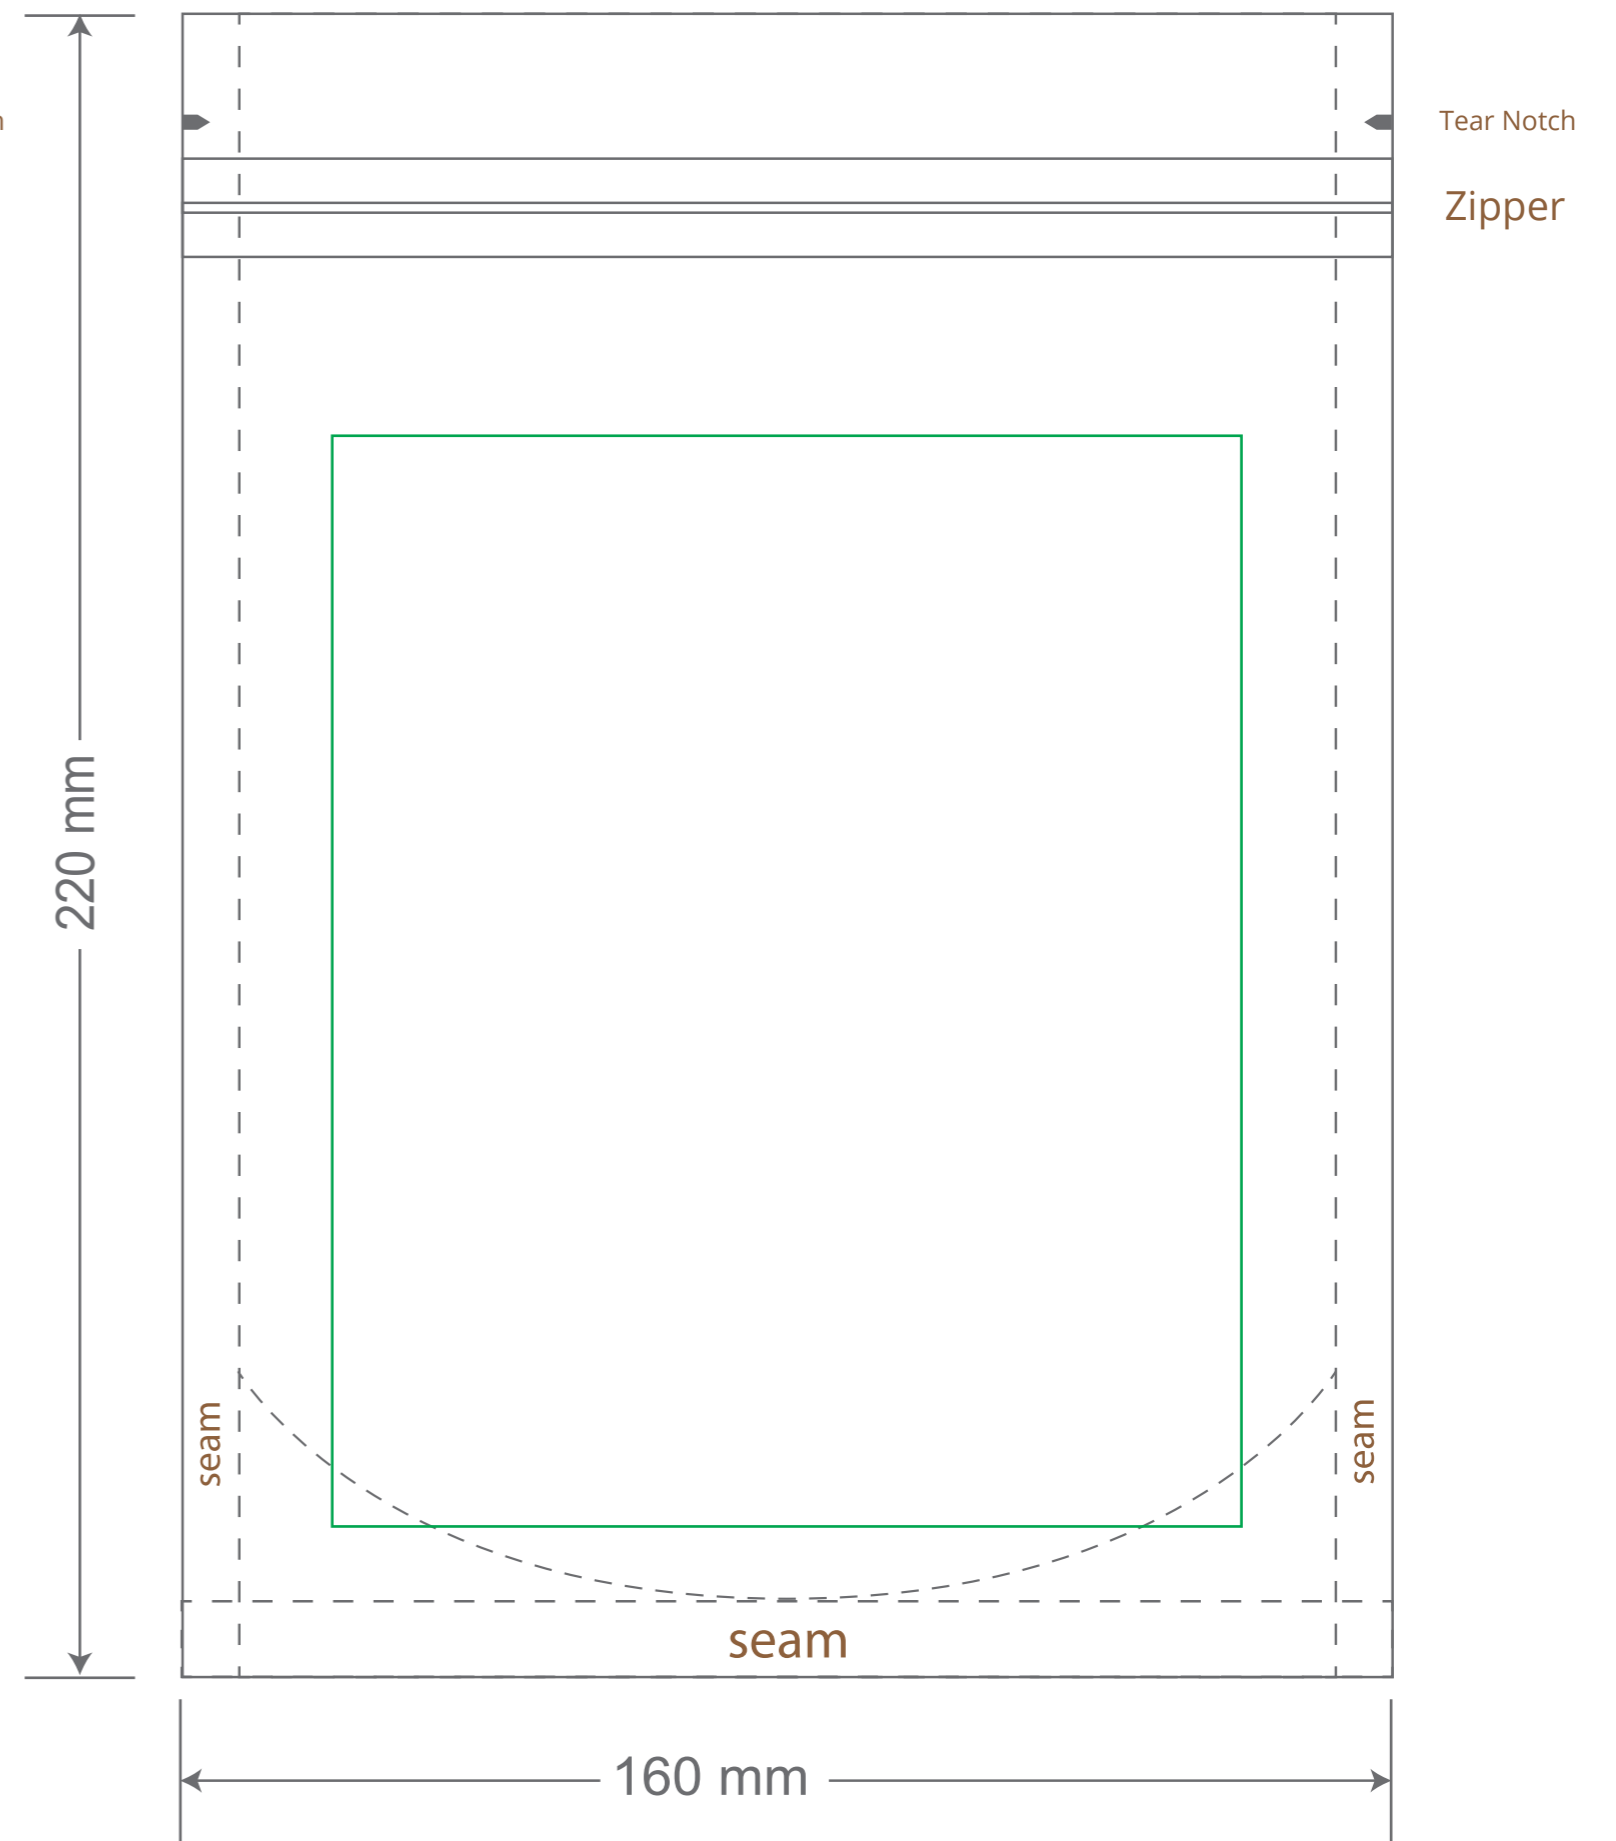

Front

Back

Green area is the bag area is the printing area, artwork with at most 2 colors for silkscreen printing.

Note: In Silkscreen printing Text font size must be bigger than 11pt can be clearly printed.