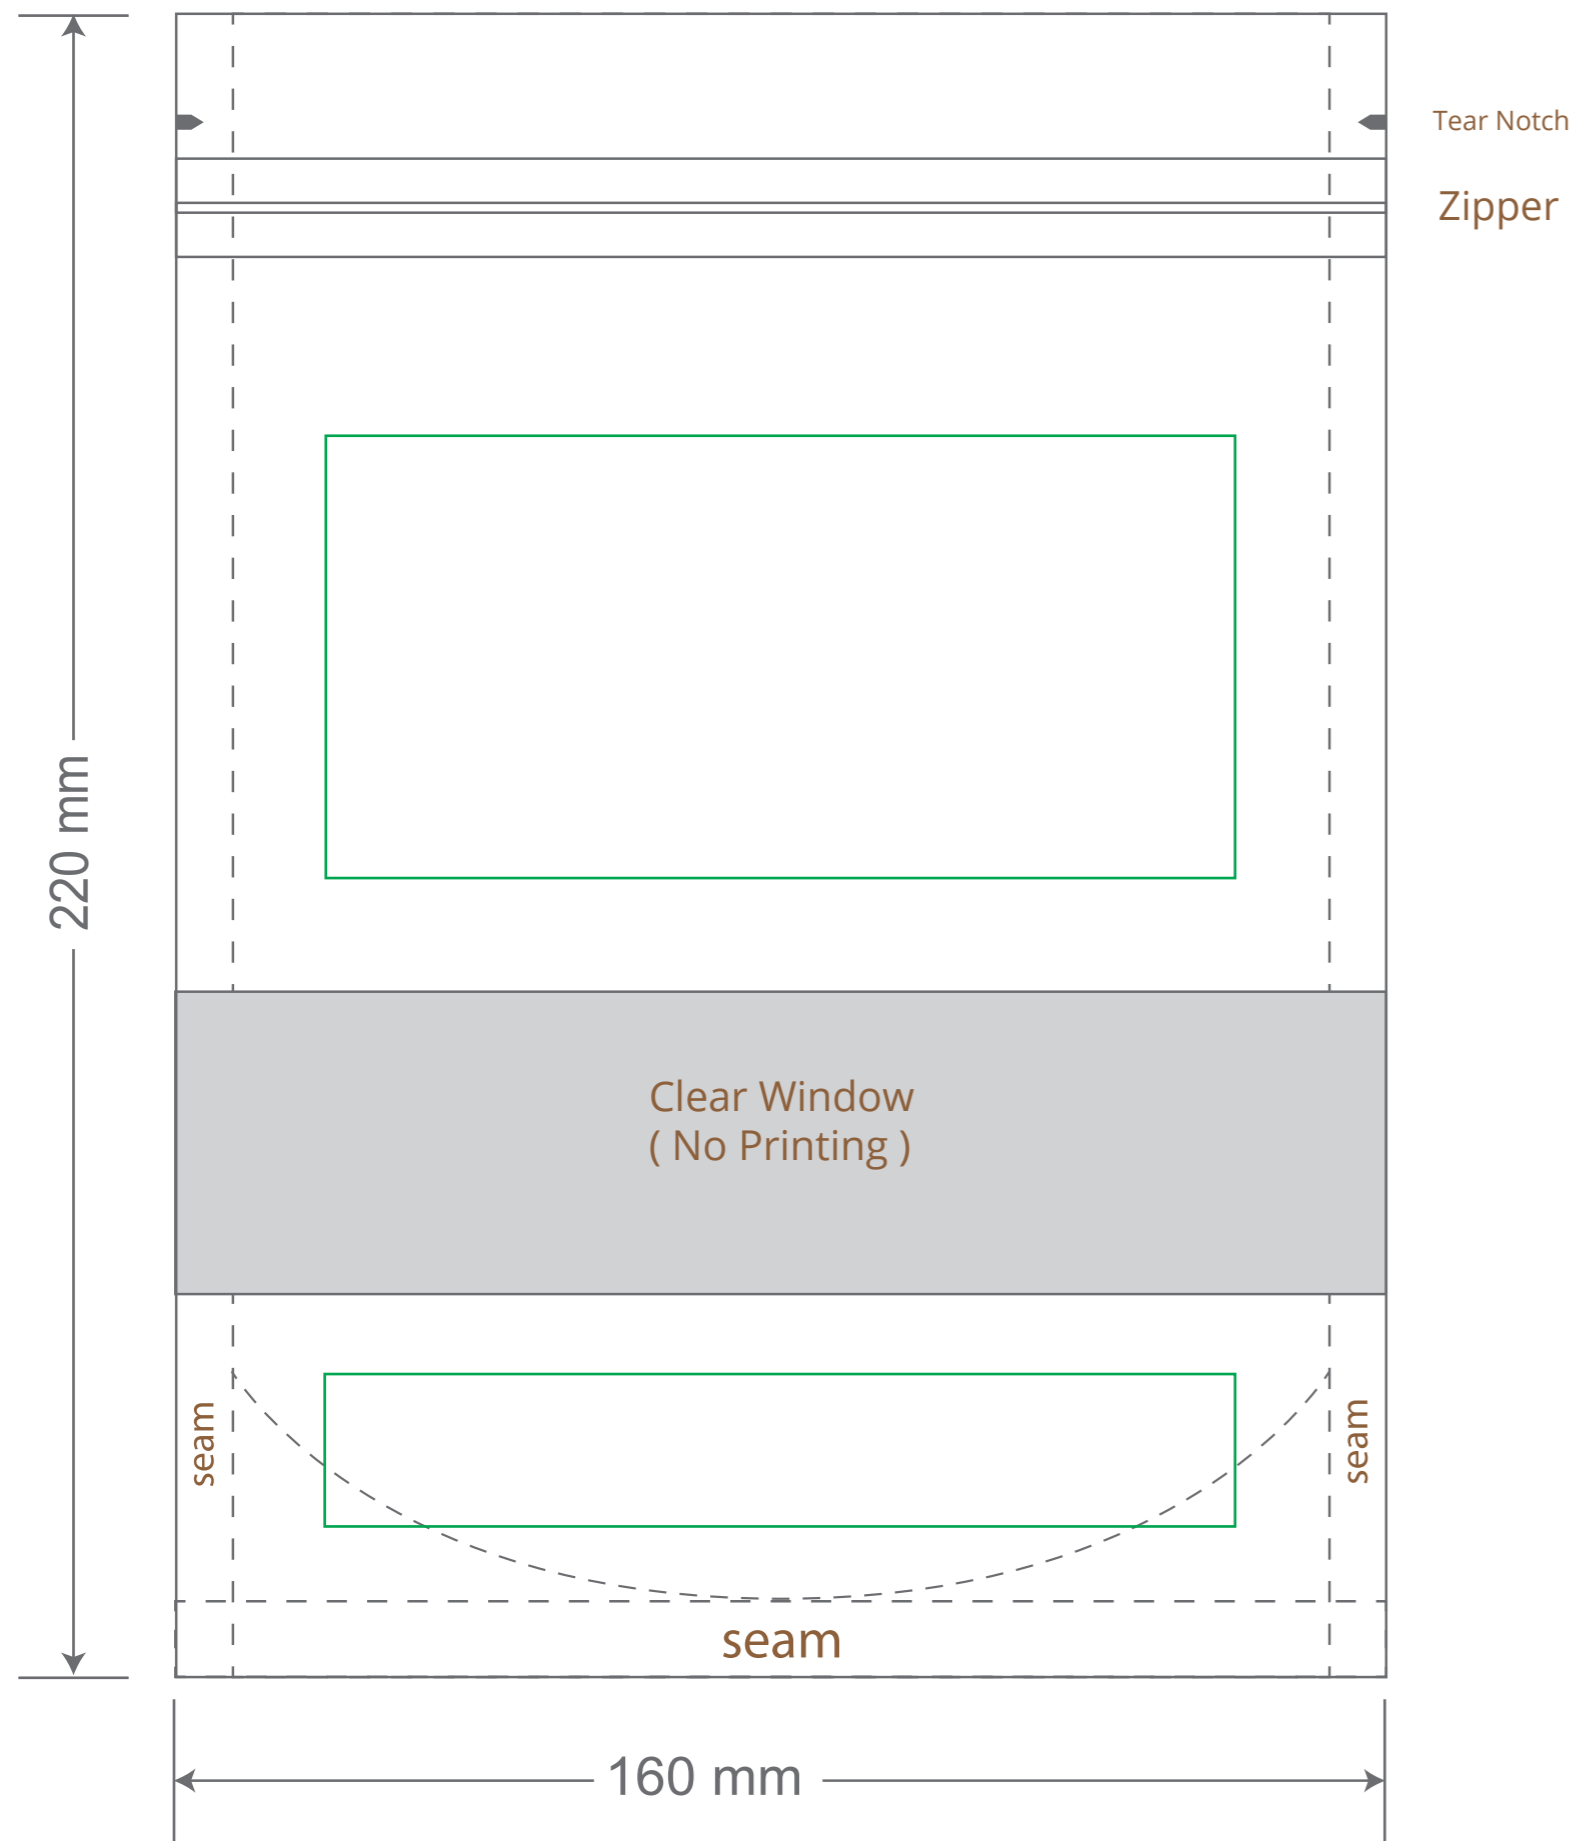

Front

Back

Green area is the bag area is the printing area, artwork with at most 2 colors for silkscreen printing.

Note: In Silkscreen printing Text font size must be bigger than 11pt can be clearly printed.