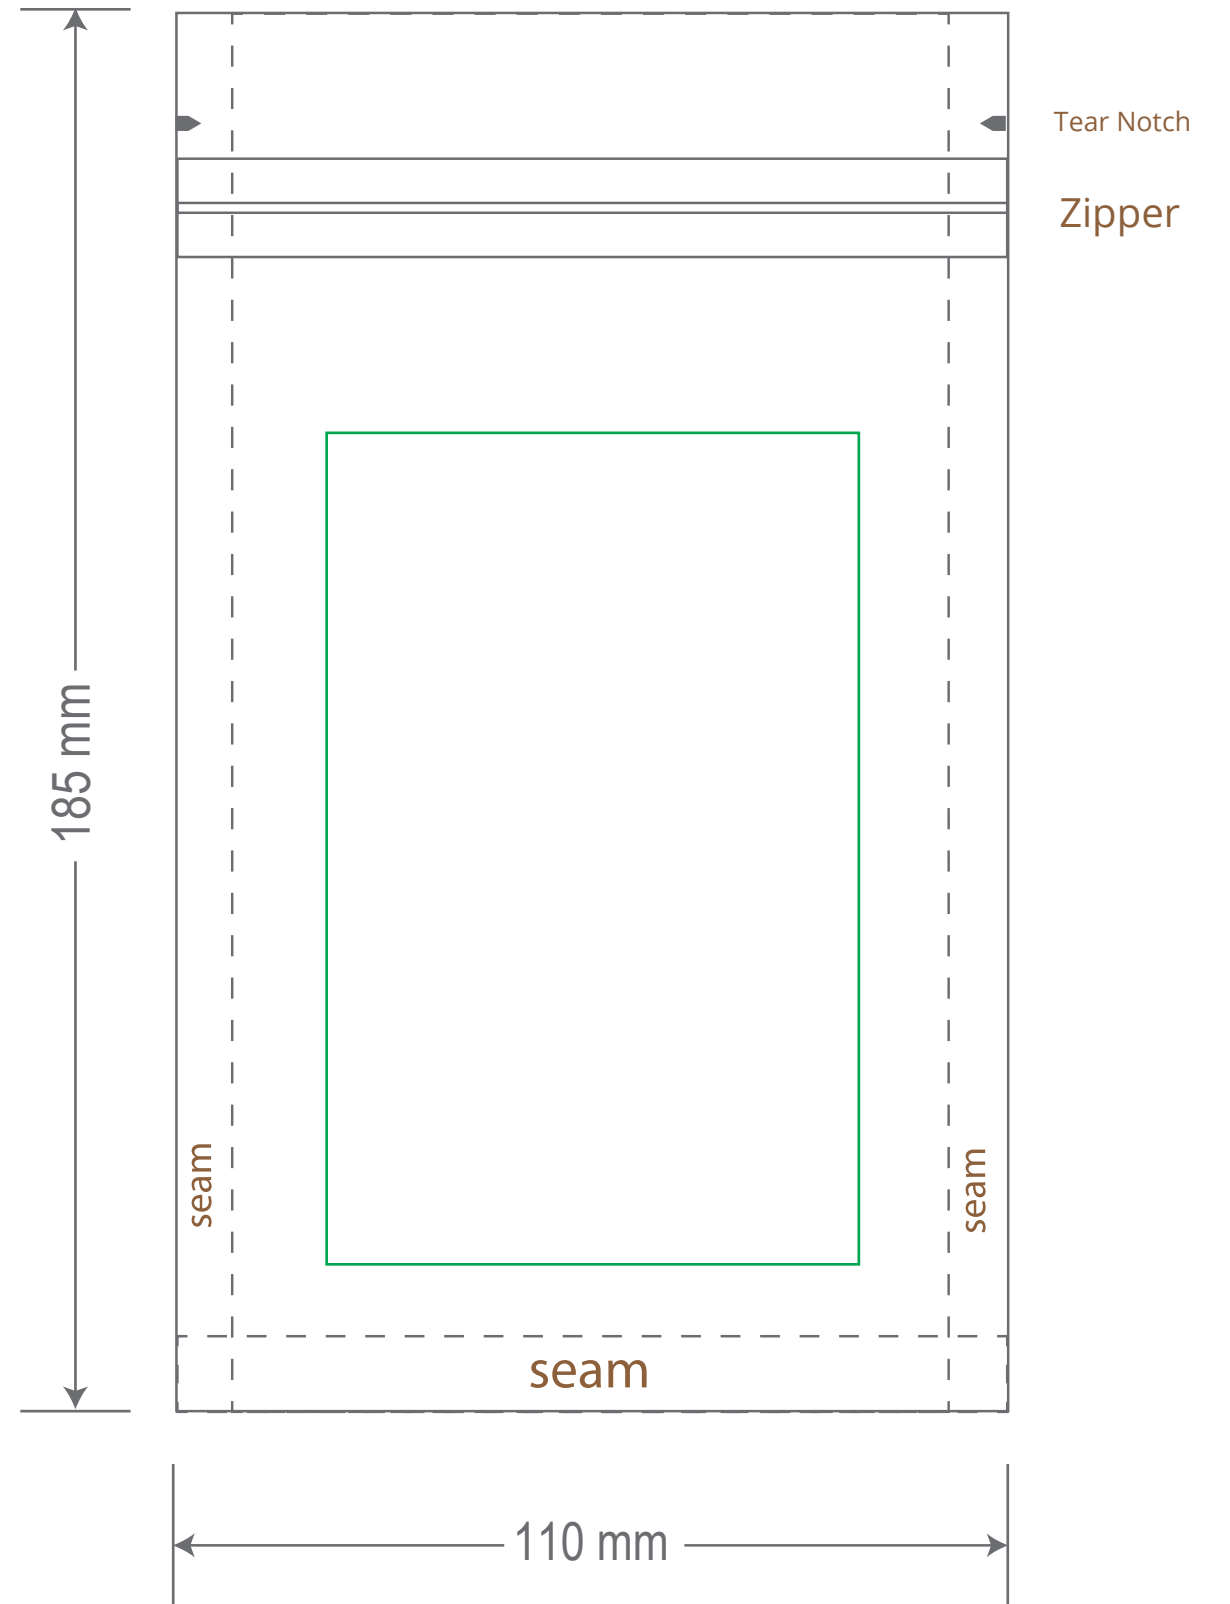

Front

Back

Green area is the bag area the printing area, artwork with at most 2 colors for silkscreen printing.

Note: In Silkscreen printing Text font size must be bigger than 11pt can be clearly printed.