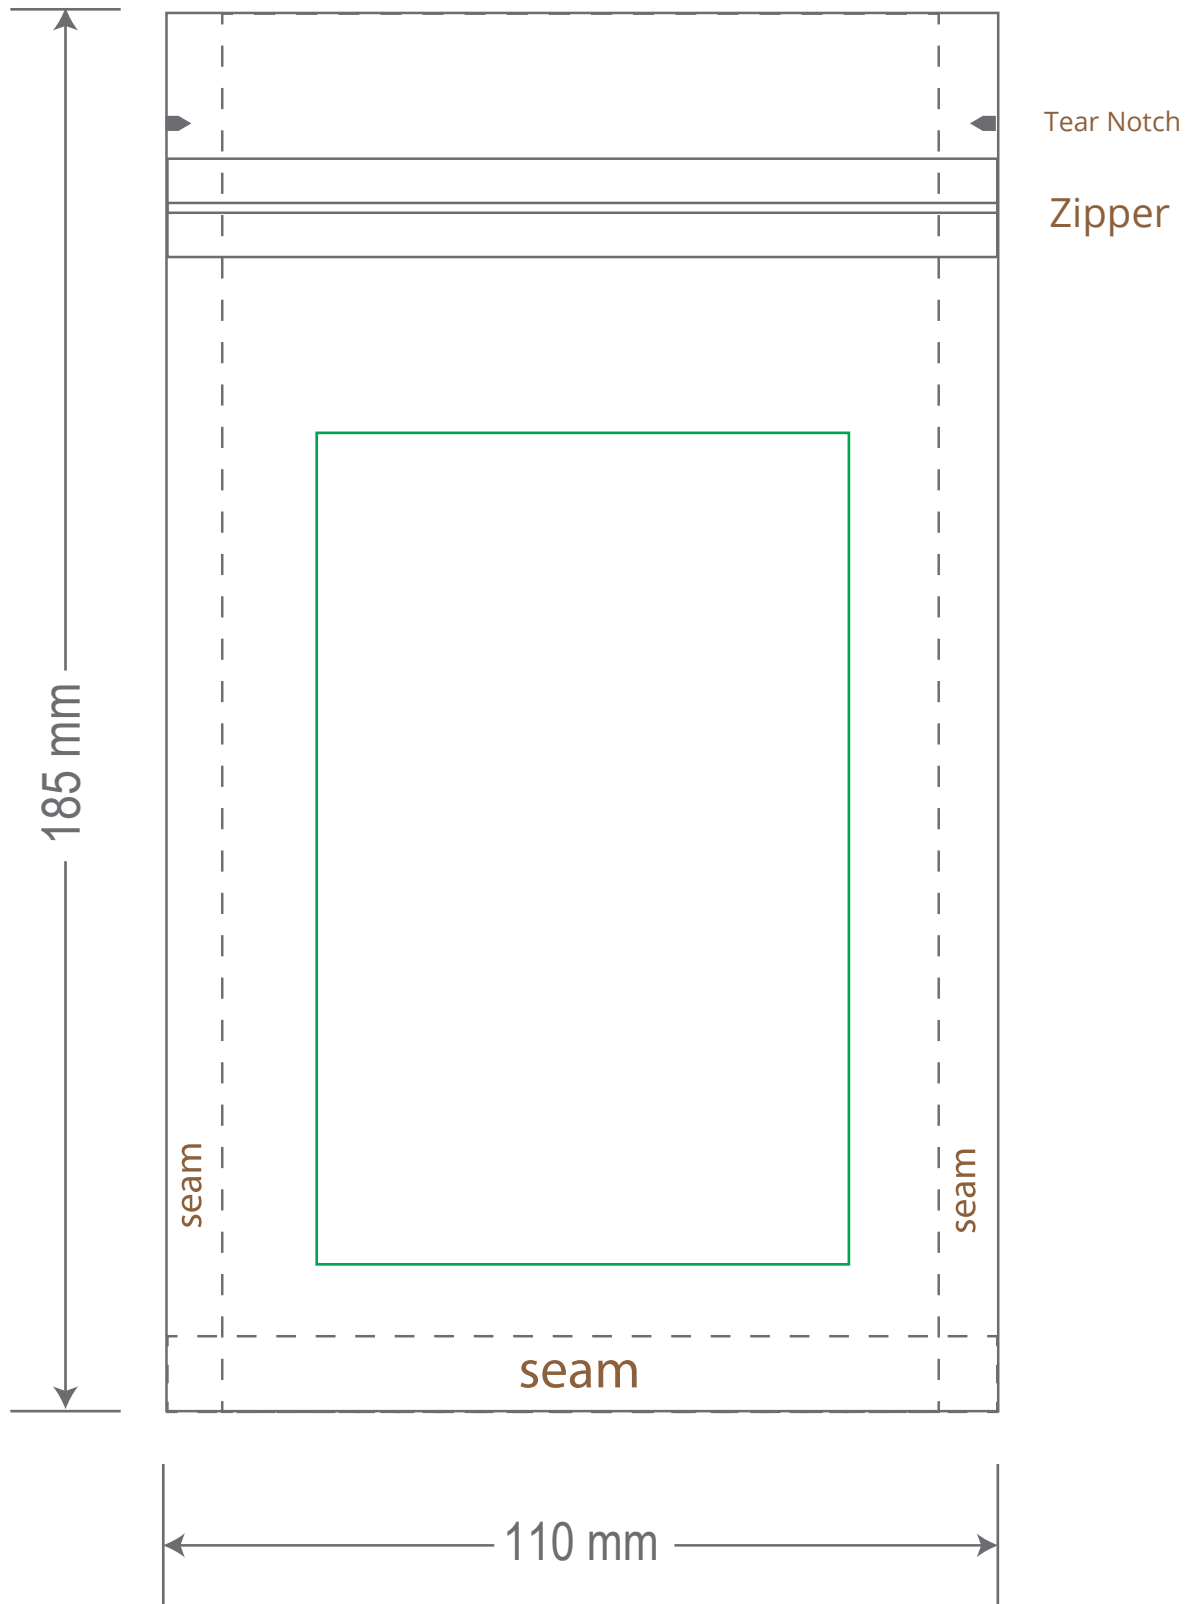

Front

Back

Green area is the bag area the printing area, artwork with at most 2 colors for silkscreen printing.

Note: In Silkscreen printing Text font size must be bigger than 11pt can be clearly printed.