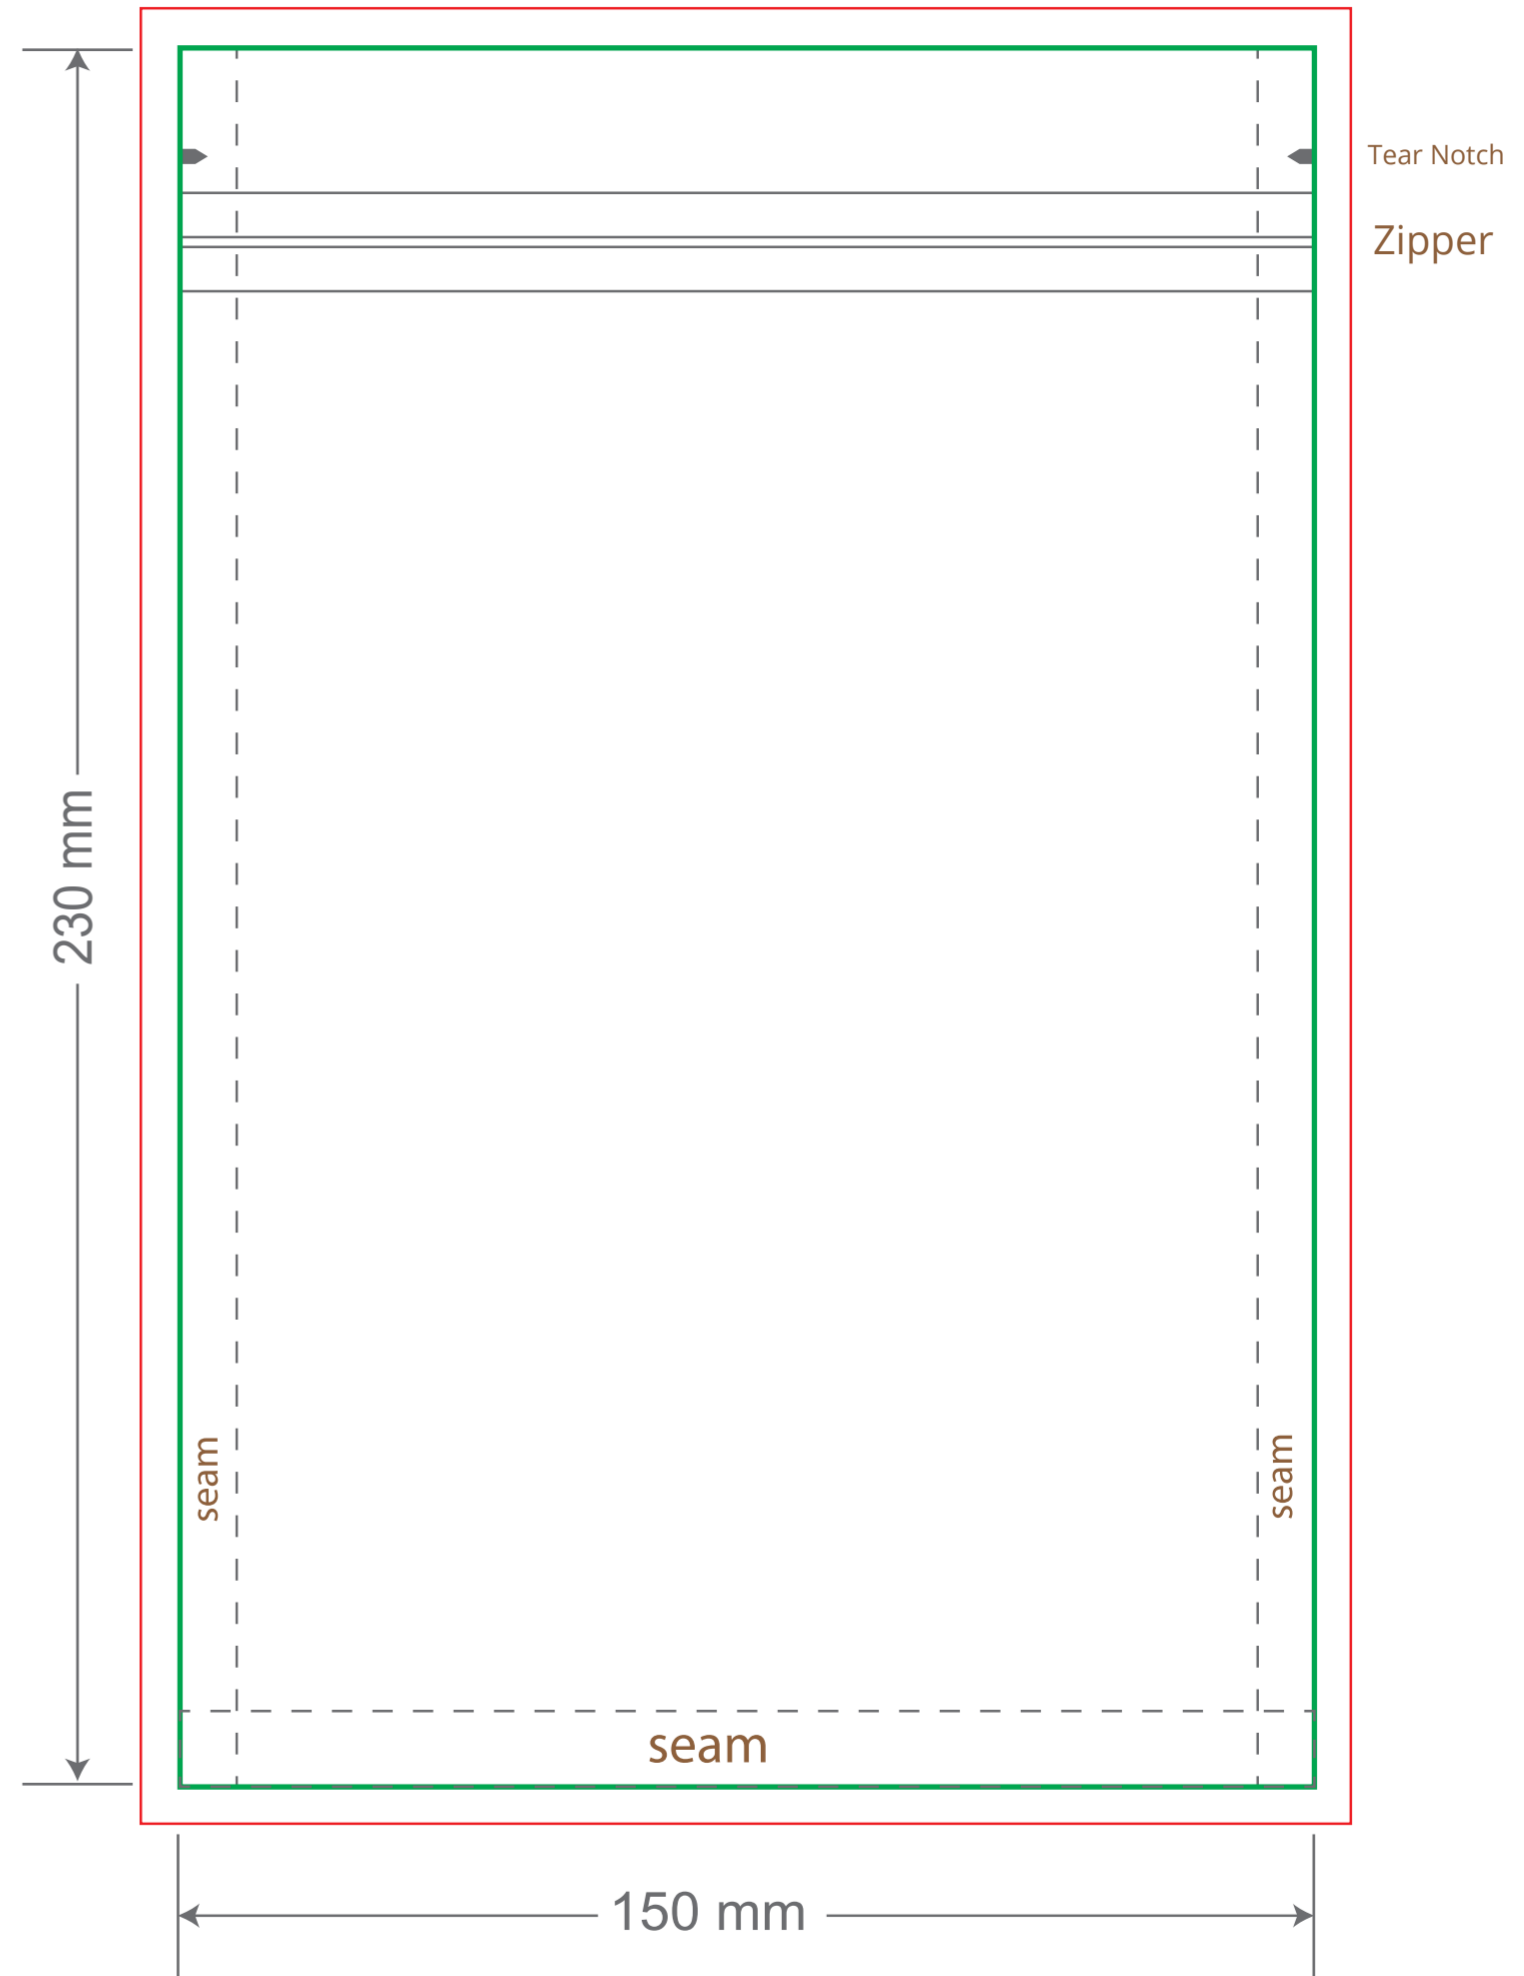

Front

Back

Green area is the bag area can with printing, except the window area.

Red area is the bleed area, please extend your artwork outside the green area within the red area.