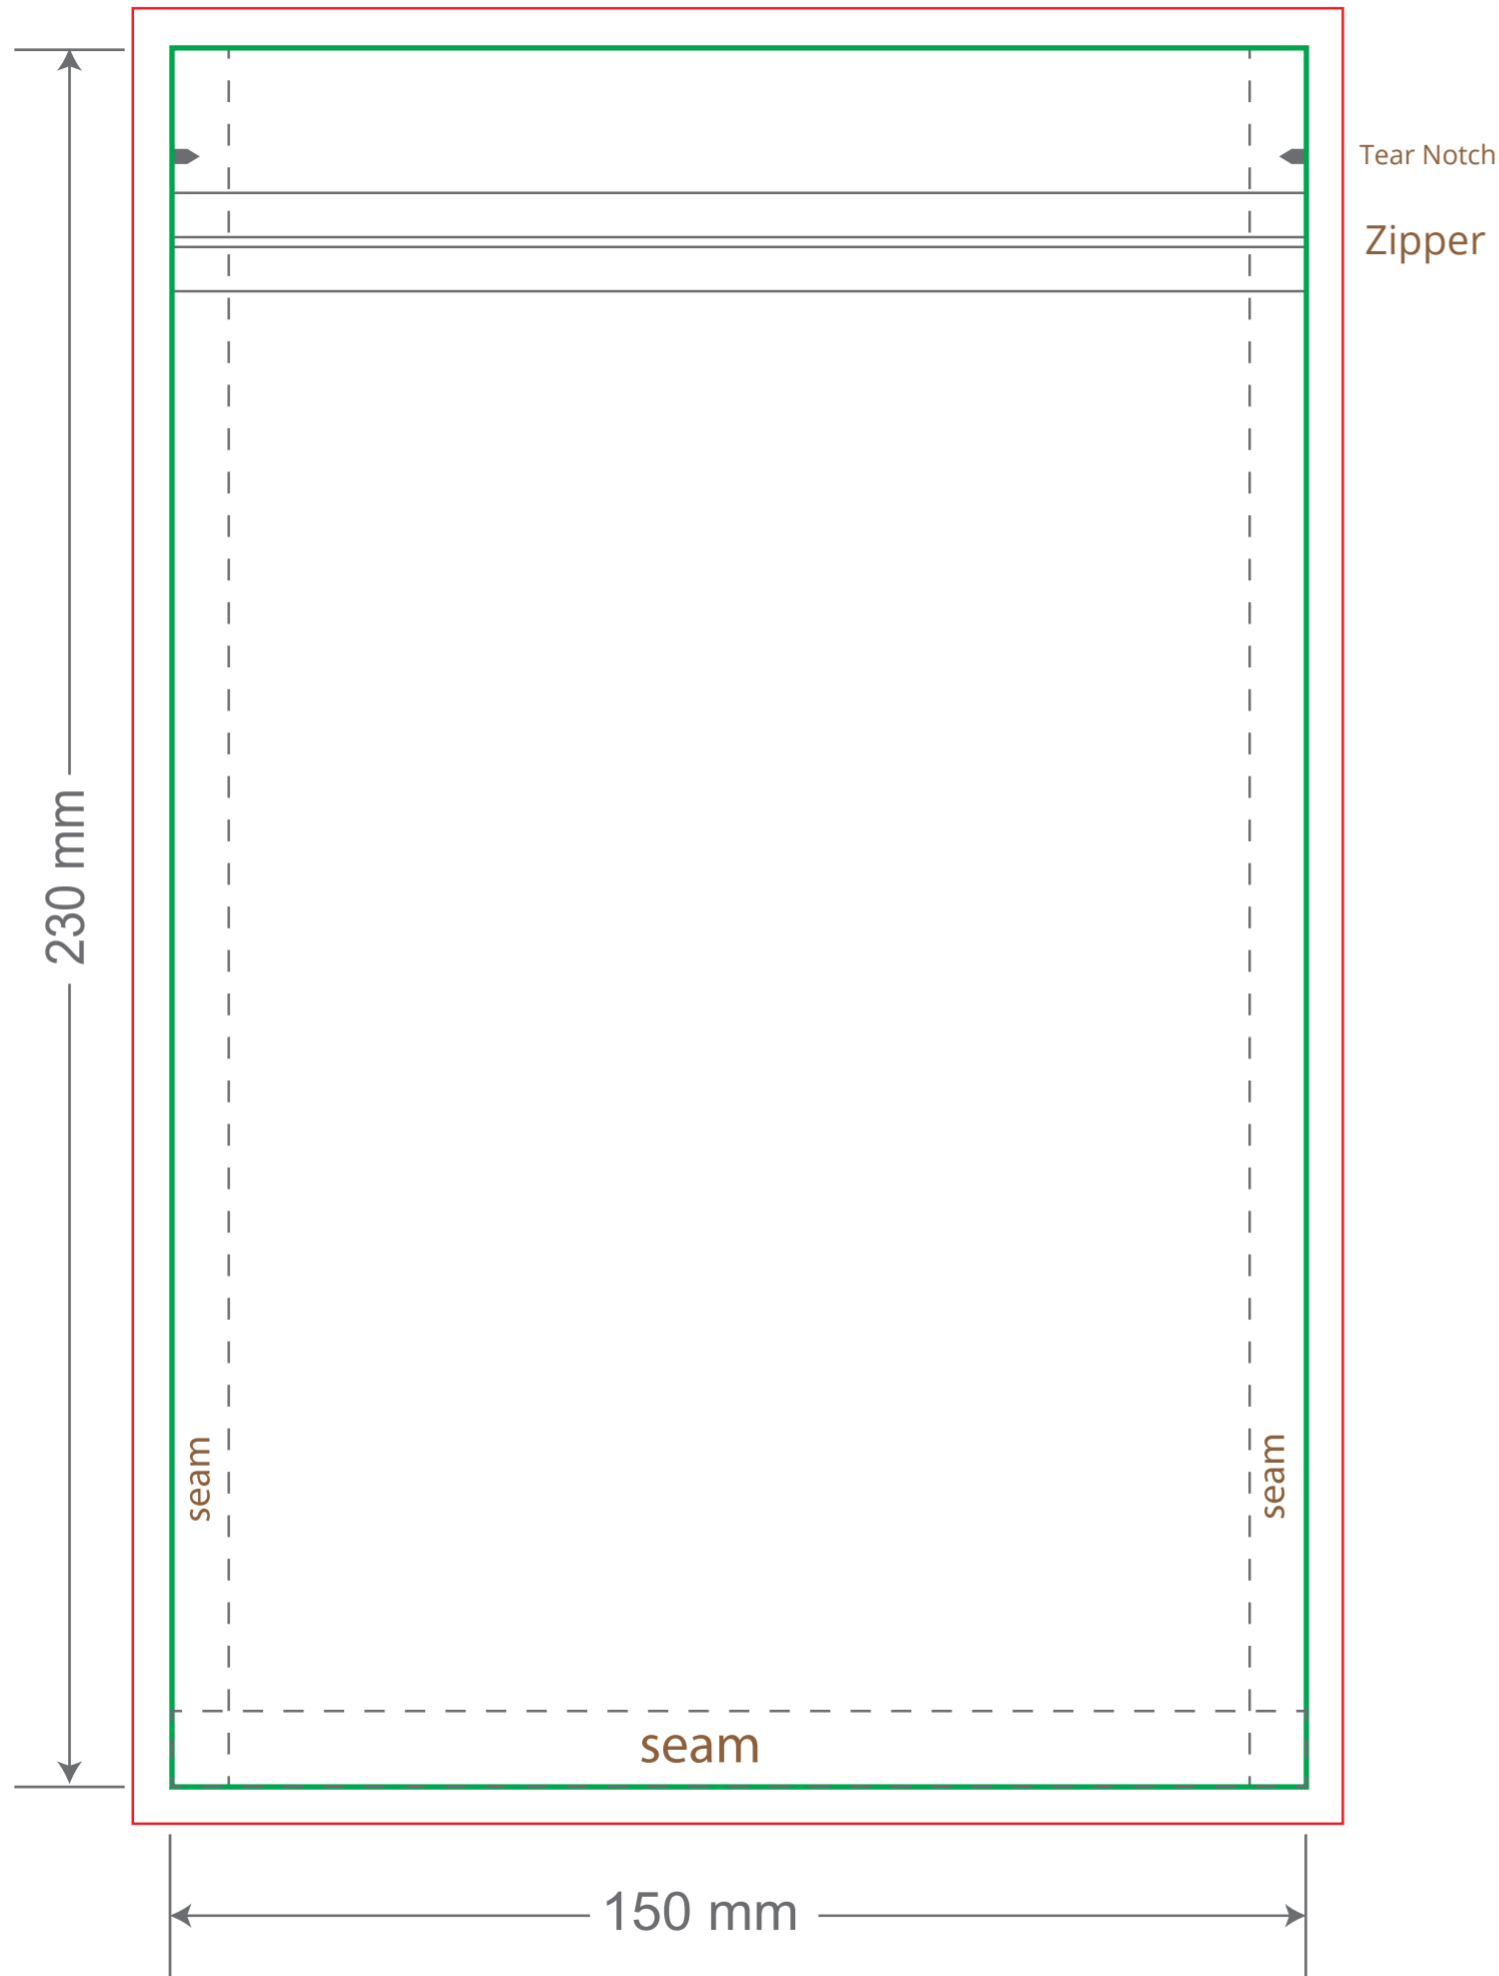

Front

Back

Green area is the bag area can with printing, except the window area.

Red area is the bleed area, please extend your artwork outside the green area within the red area.