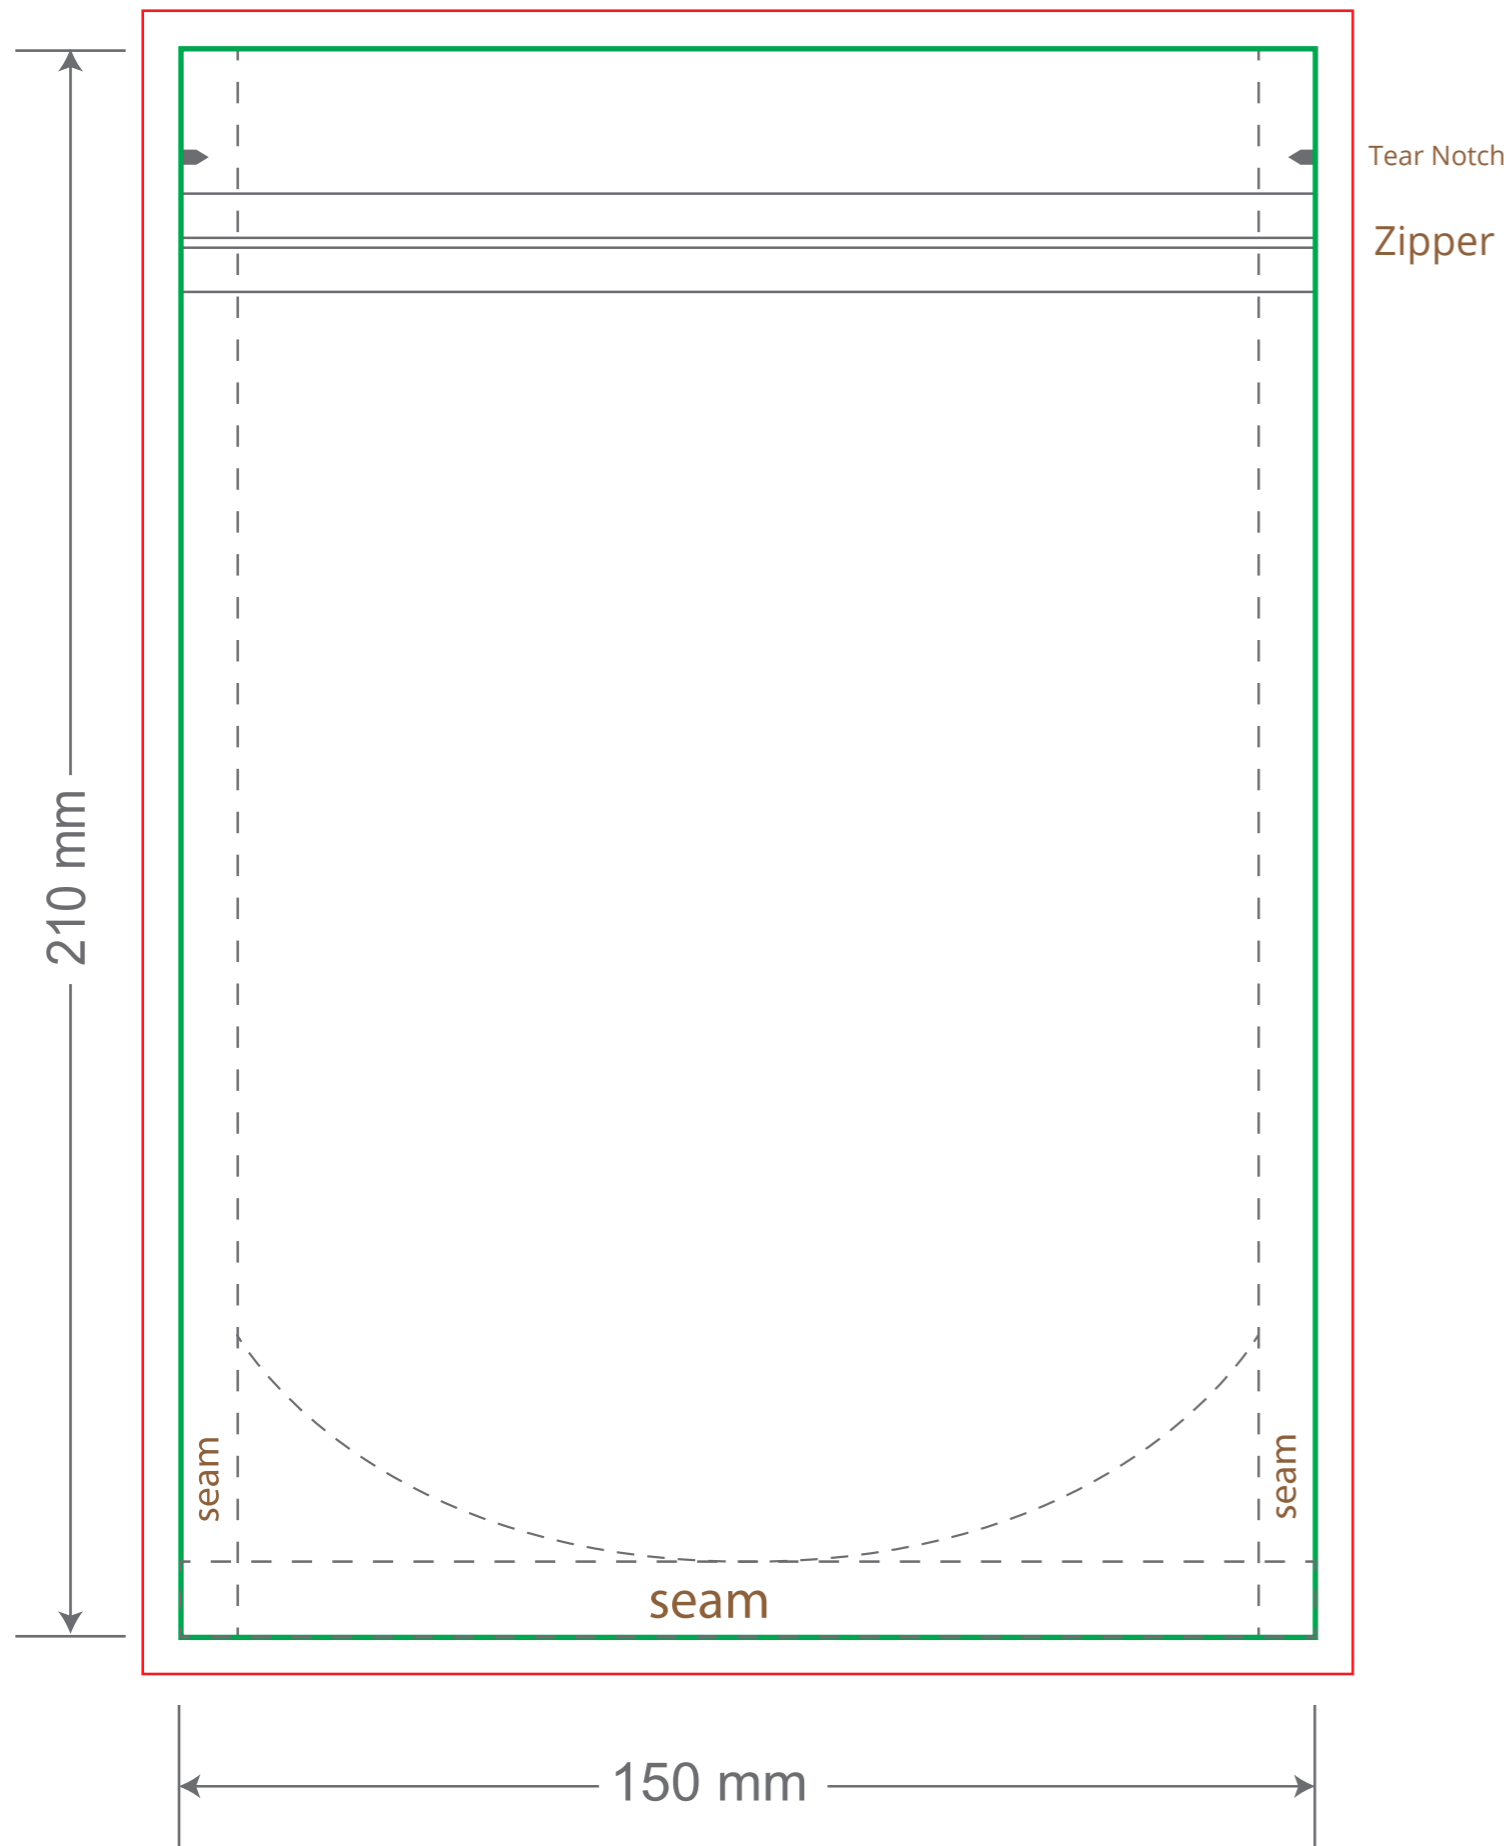

Front

Back

Green area is the bag area can with printing, except the window area.

Red area is the bleed area, please extend your artwork outside the green area within the red area.