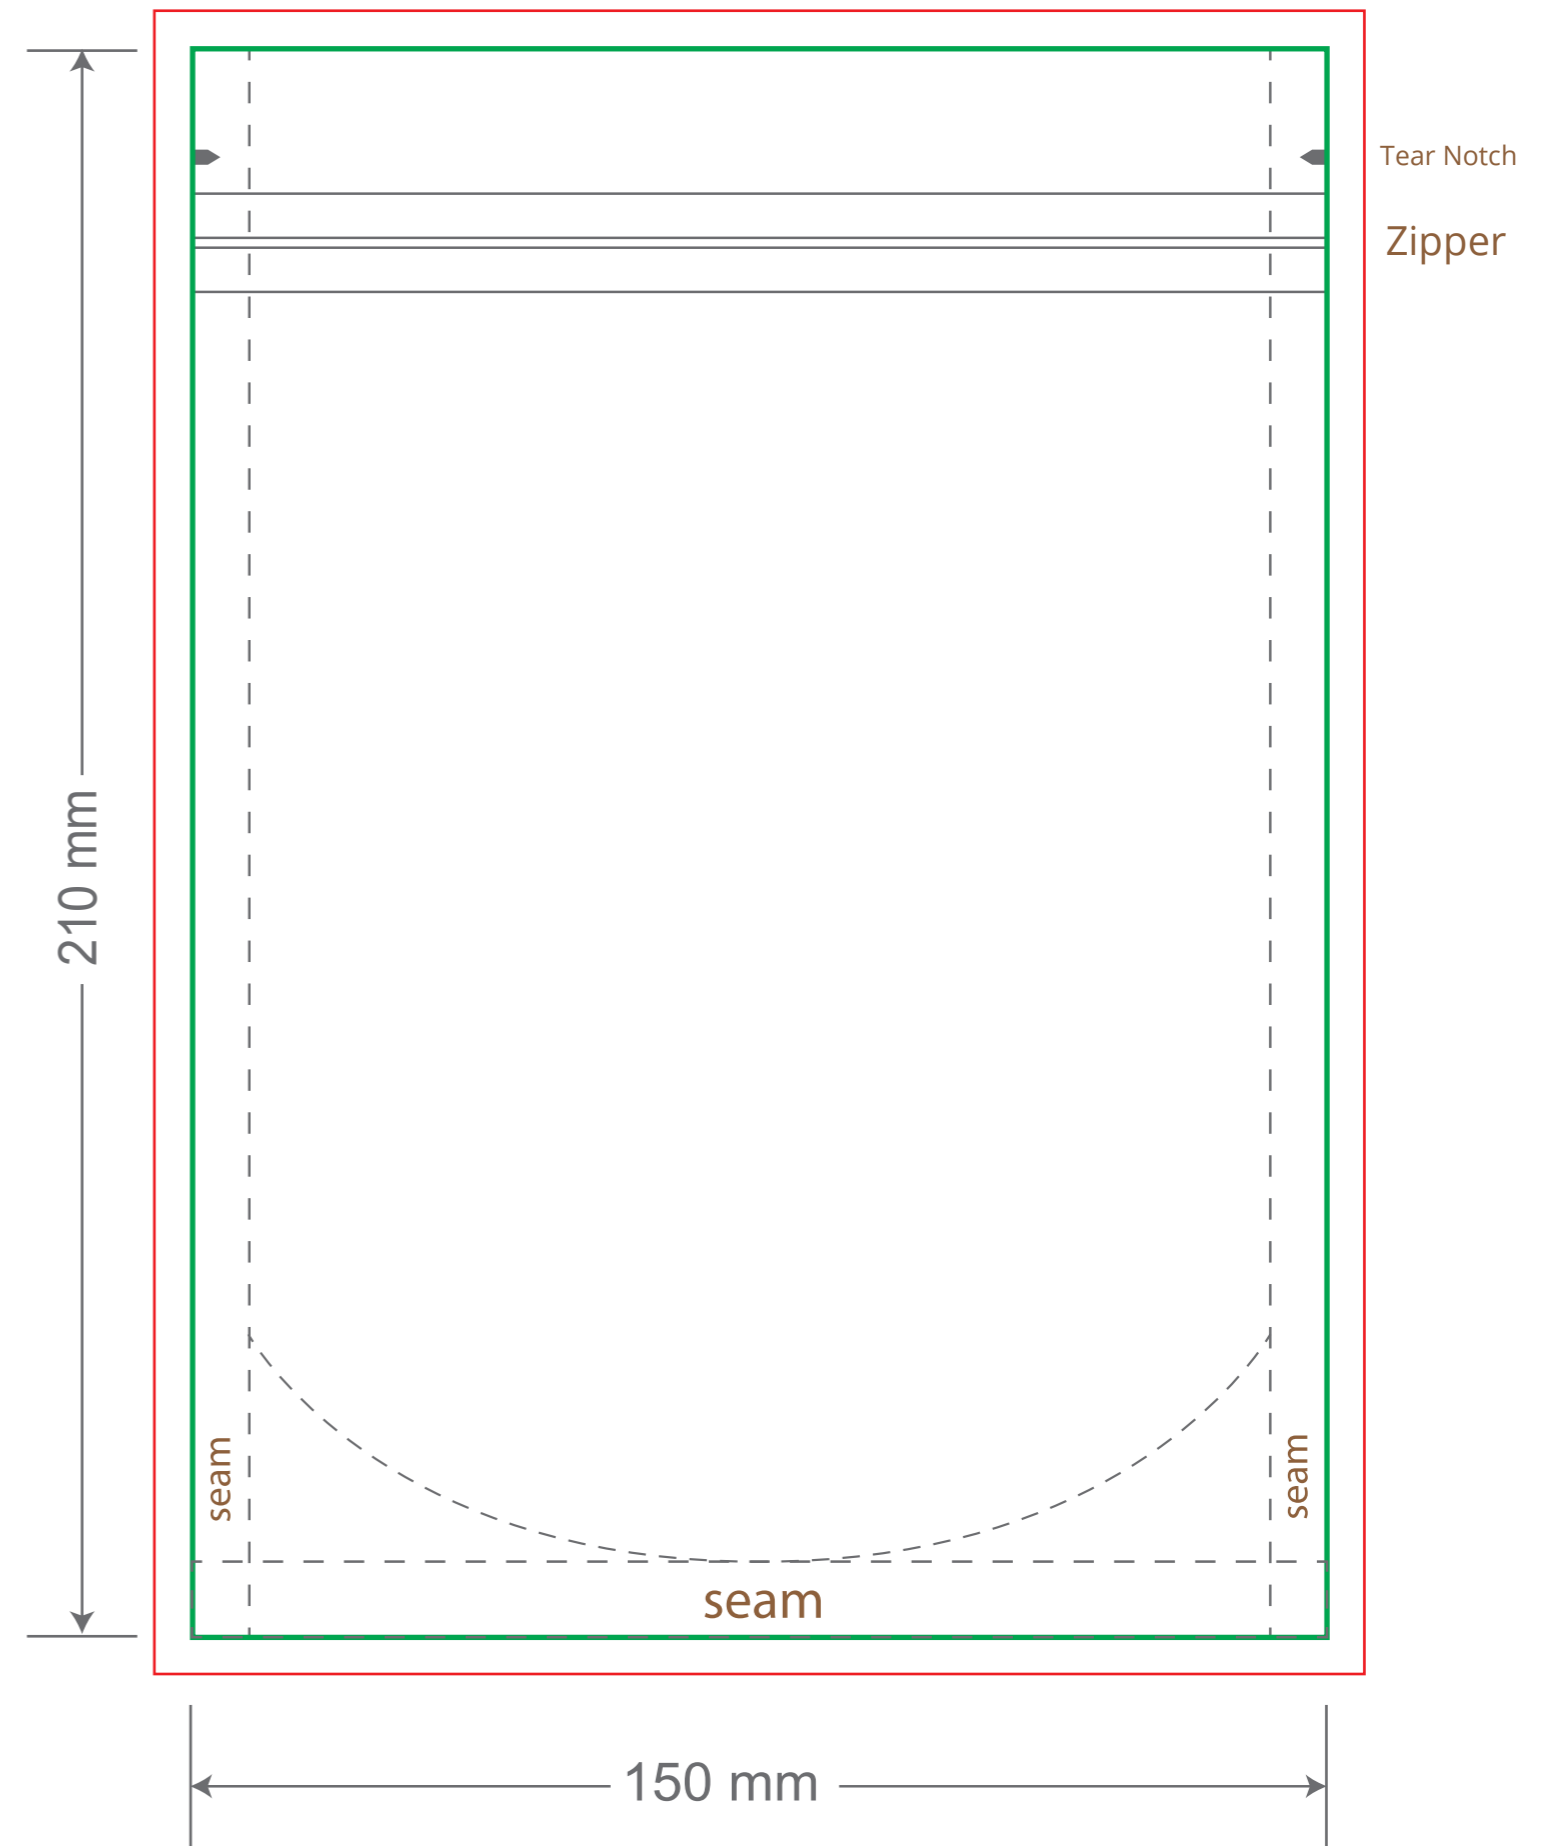

Front

Back

Green area is the bag area can with printing, except the window area.

Red area is the bleed area, please extend your artwork outside the green area within the red area.