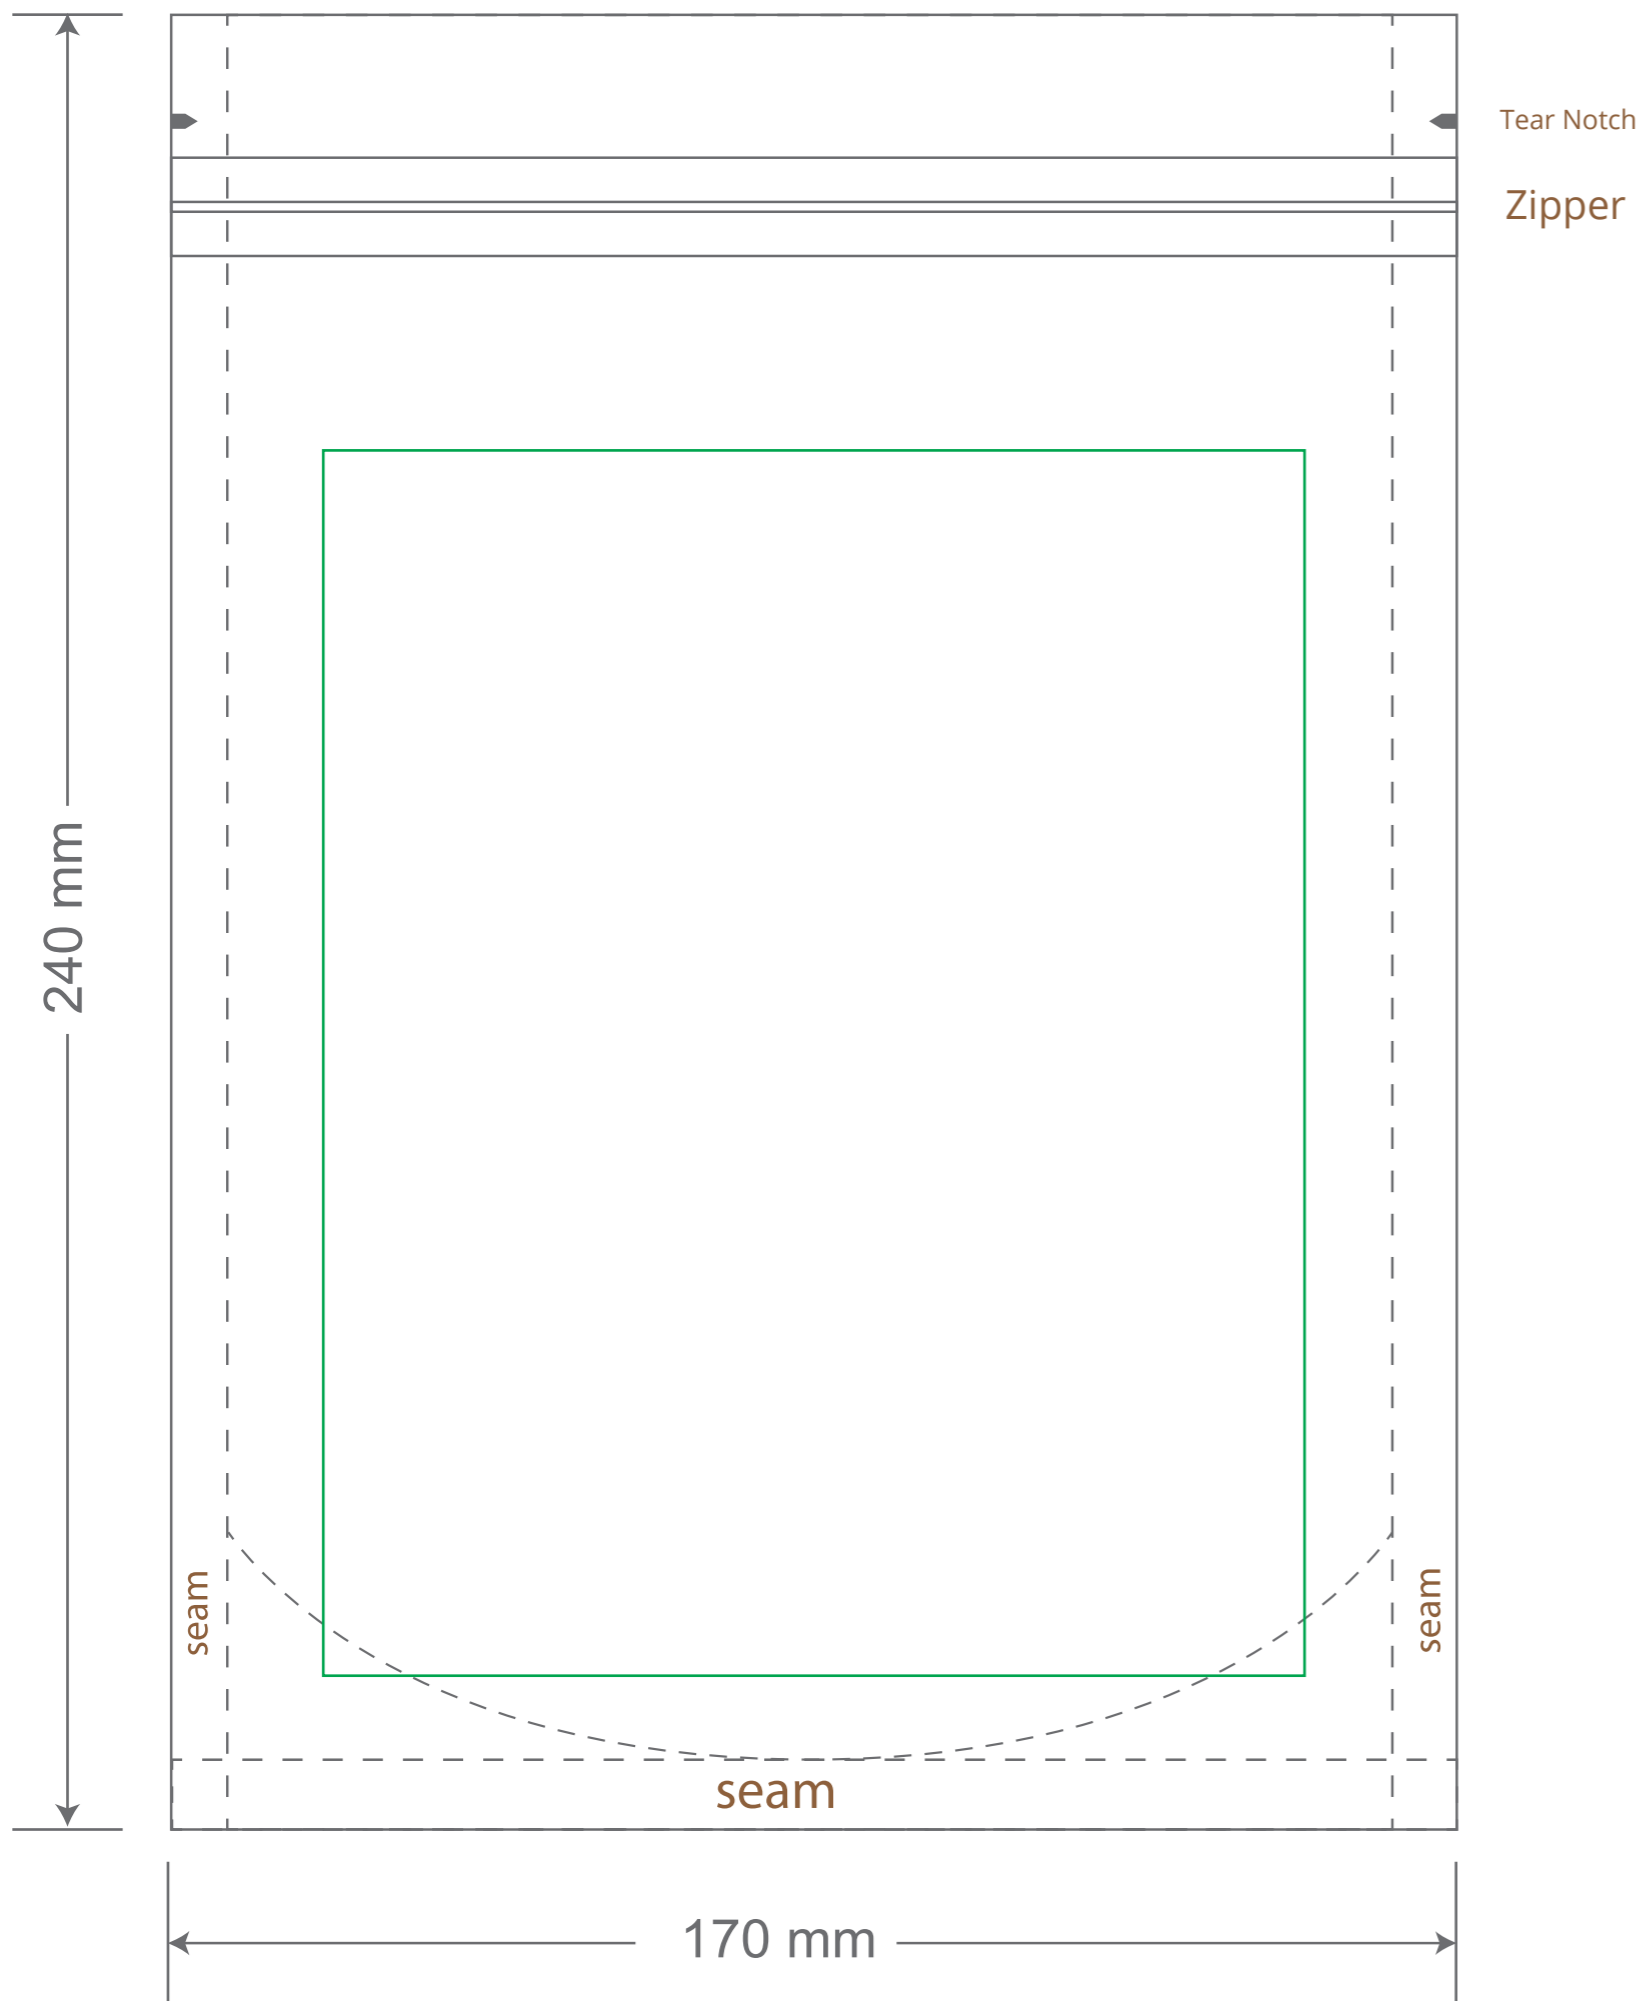

Front

Back

Green area is the bag area is the printing area, artwork with at most 2 colors for silkscreen printing.

Note: In Silkscreen printing Text font size must be bigger than 11pt can be clearly printed.