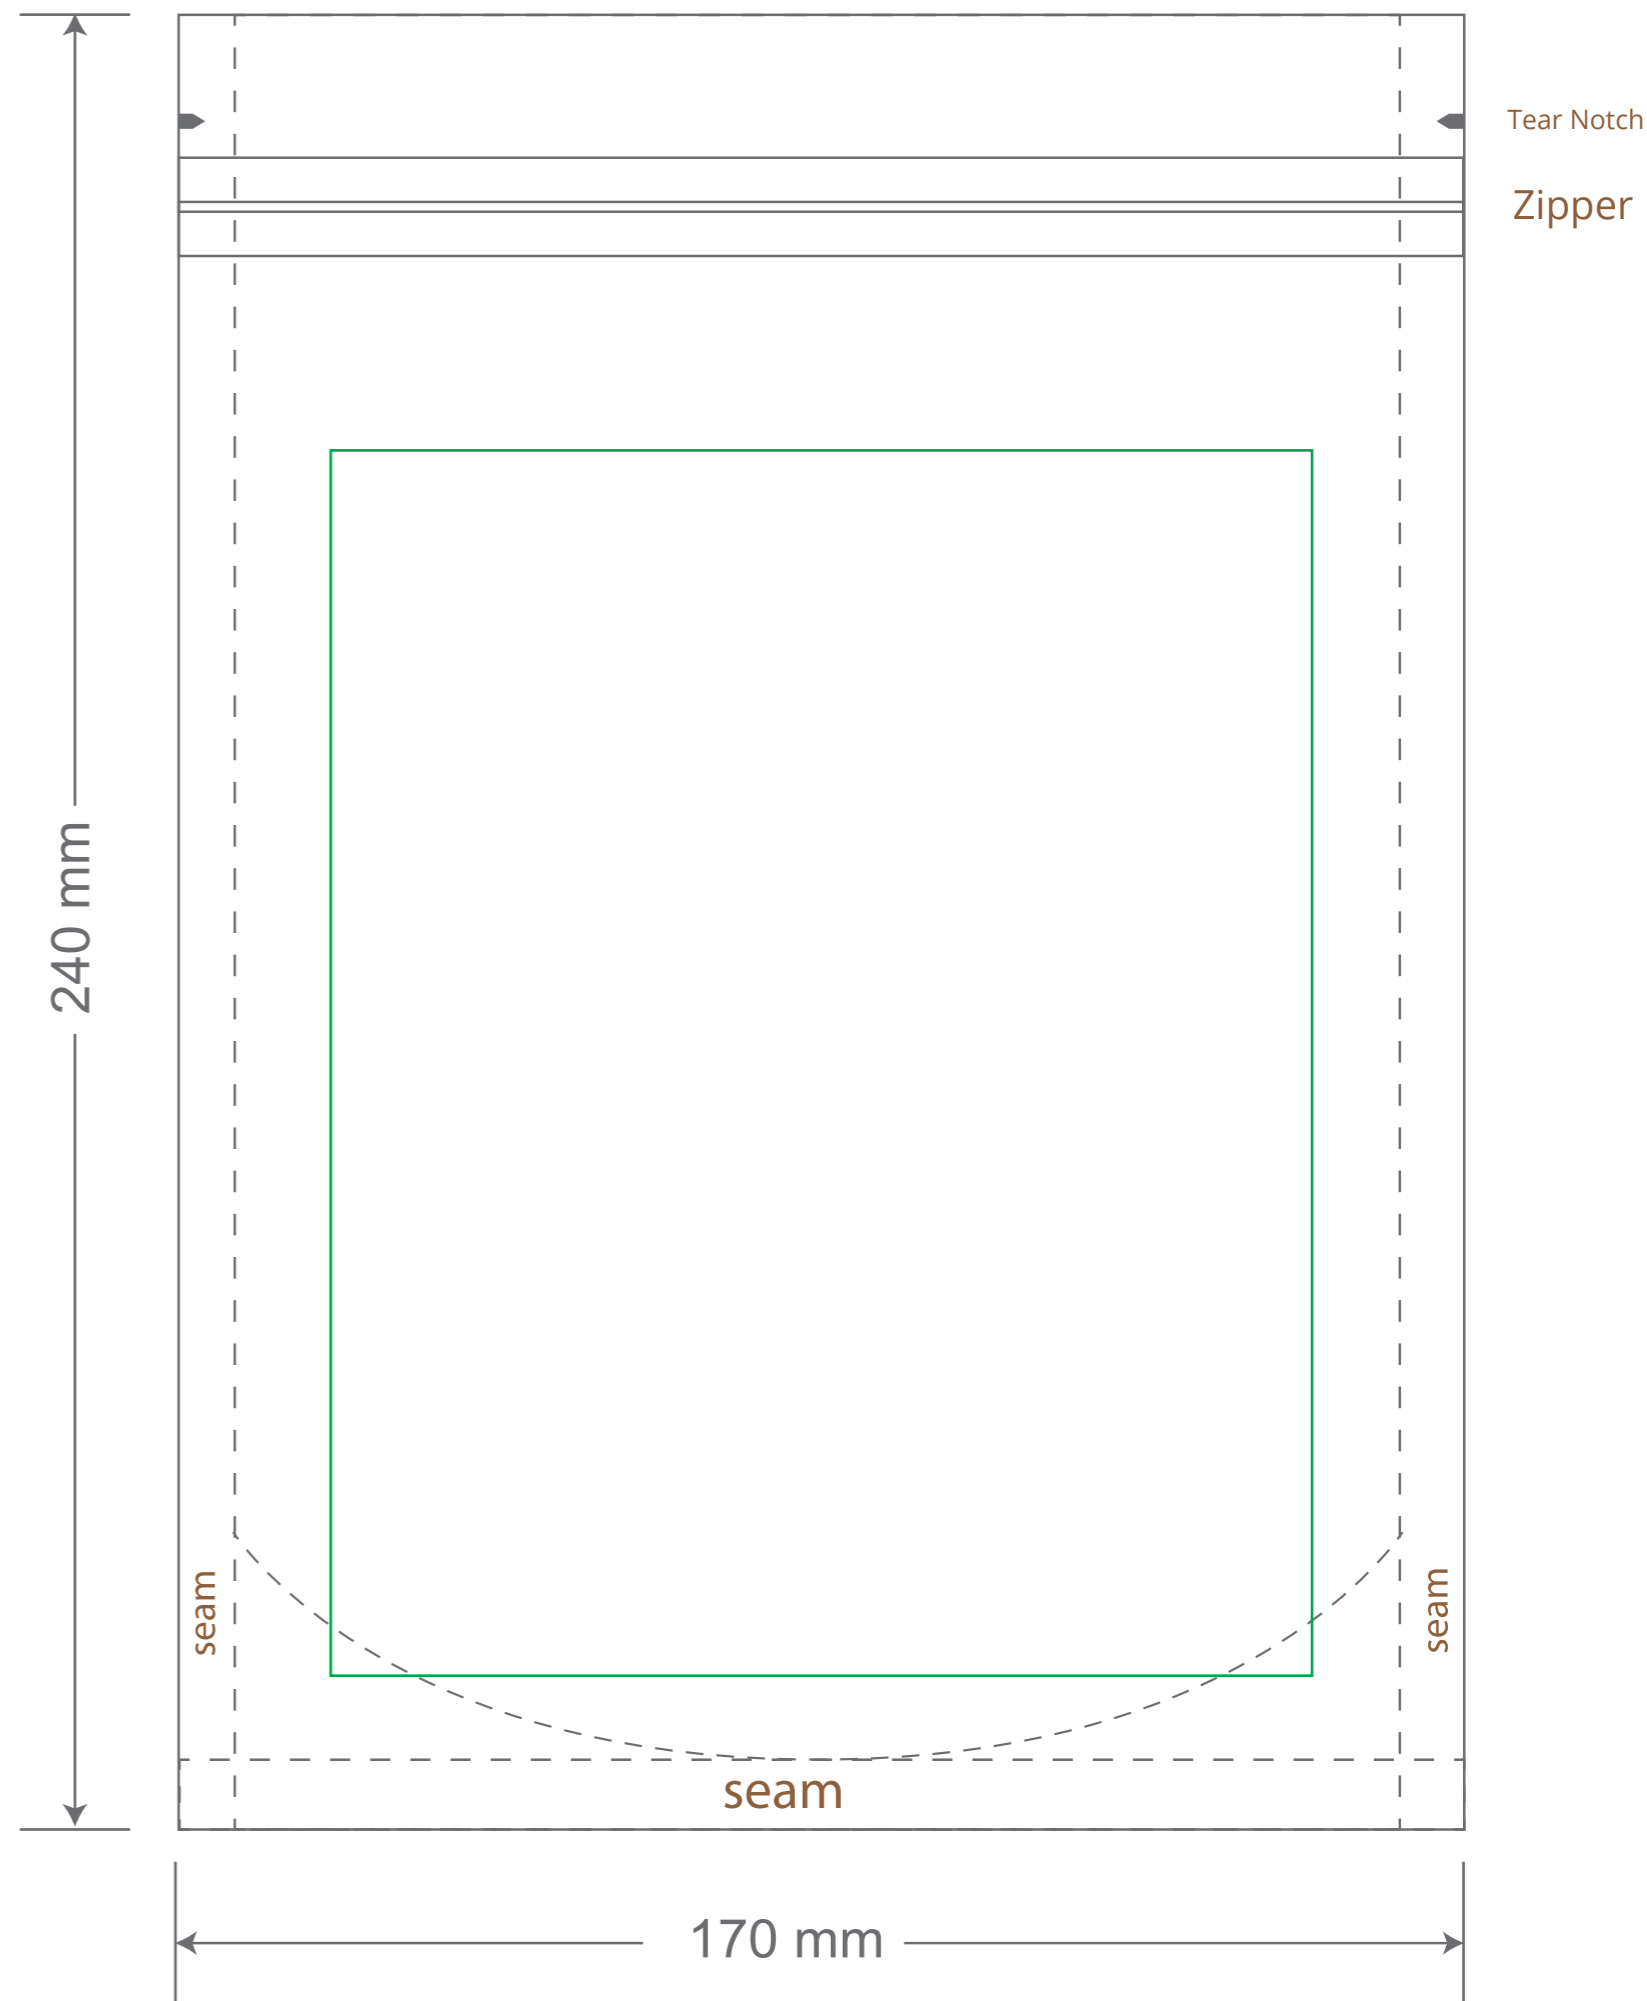

Front

Back

Green area is the bag area is the printing area, artwork with at most 2 colors for silkscreen printing.

Note: In Silkscreen printing Text font size must be bigger than 11pt can be clearly printed.