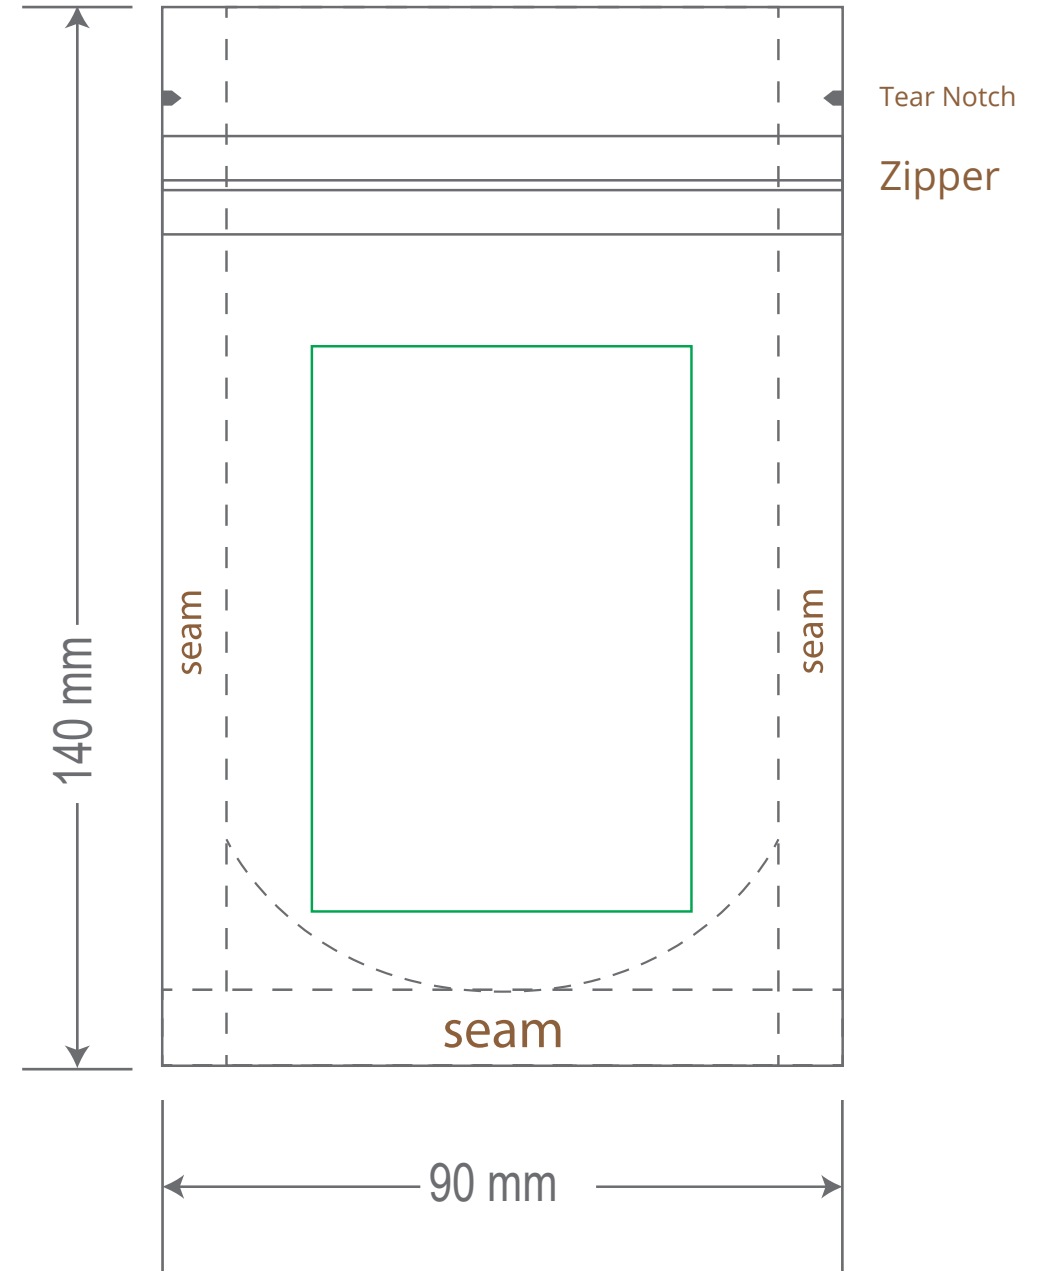

Front

Back

Green area is the bag area is the printing area, artwork with at most 2 colors for silkscreen printing.

Note: In Silkscreen printing Text font size must be bigger than 11pt can be clearly printed.