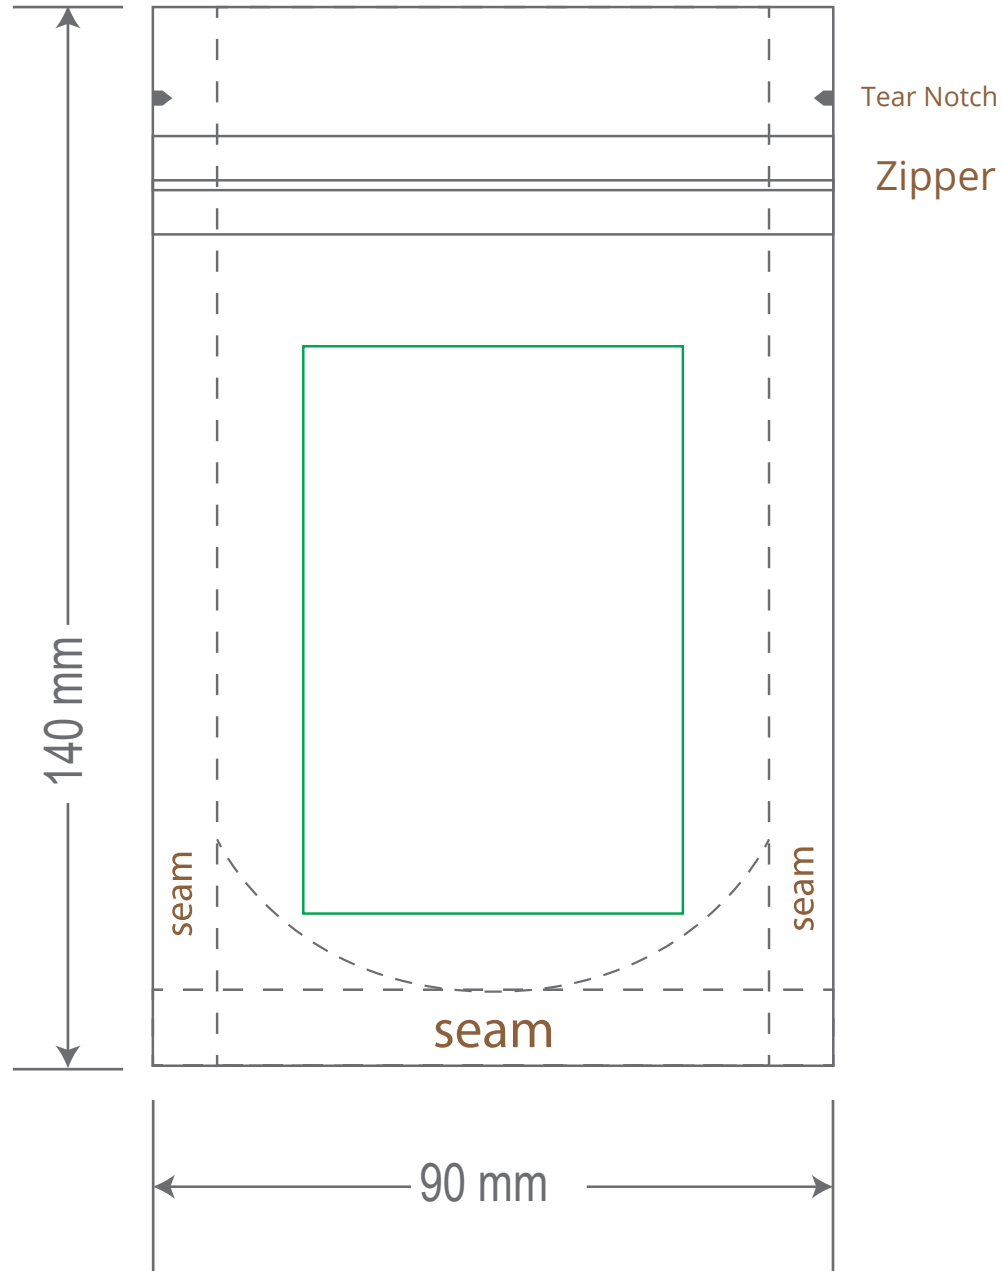

Front

Back

Green area is the bag area is the printing area, artwork with at most 2 colors for silkscreen printing.

Note: In Silkscreen printing Text font size must be bigger than 11pt can be clearly printed.