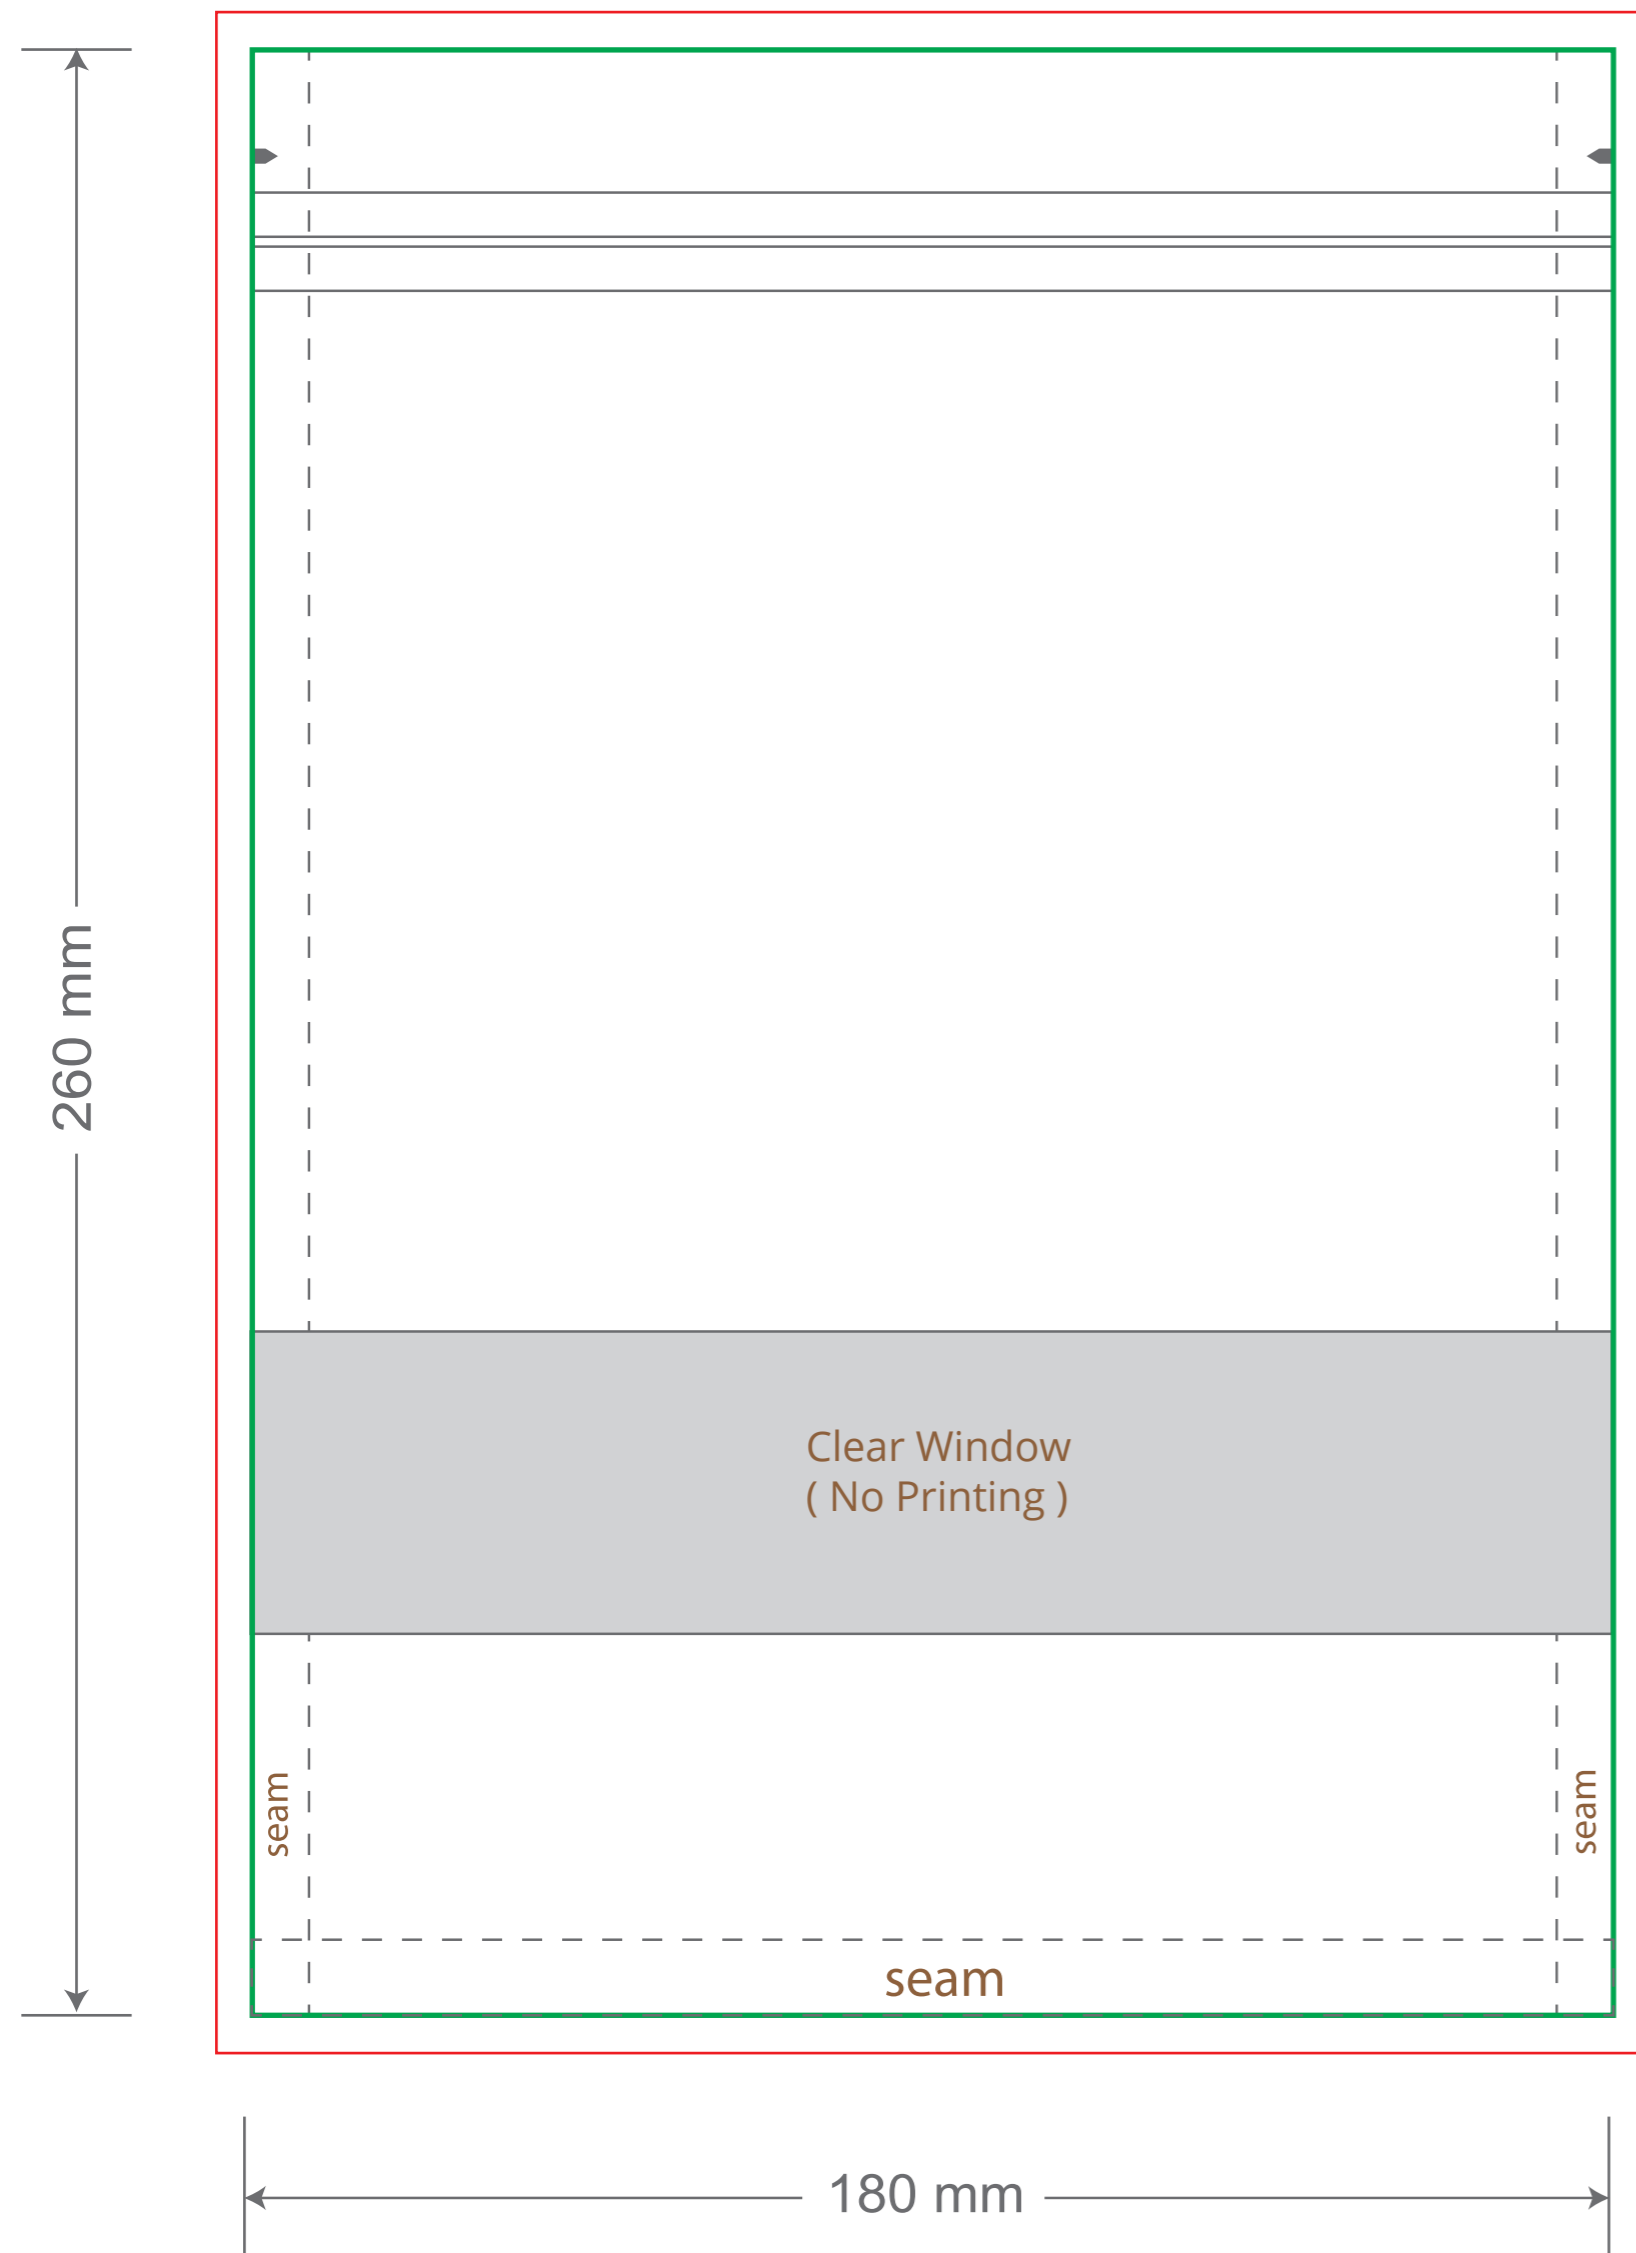

Front

Tear Notch
Zipper

Back

Tear Notch
Zipper

Green area is the bag area can with printing, except the window area.
Red area is the bleed area, please extend your artwork outside the green area within the red area.