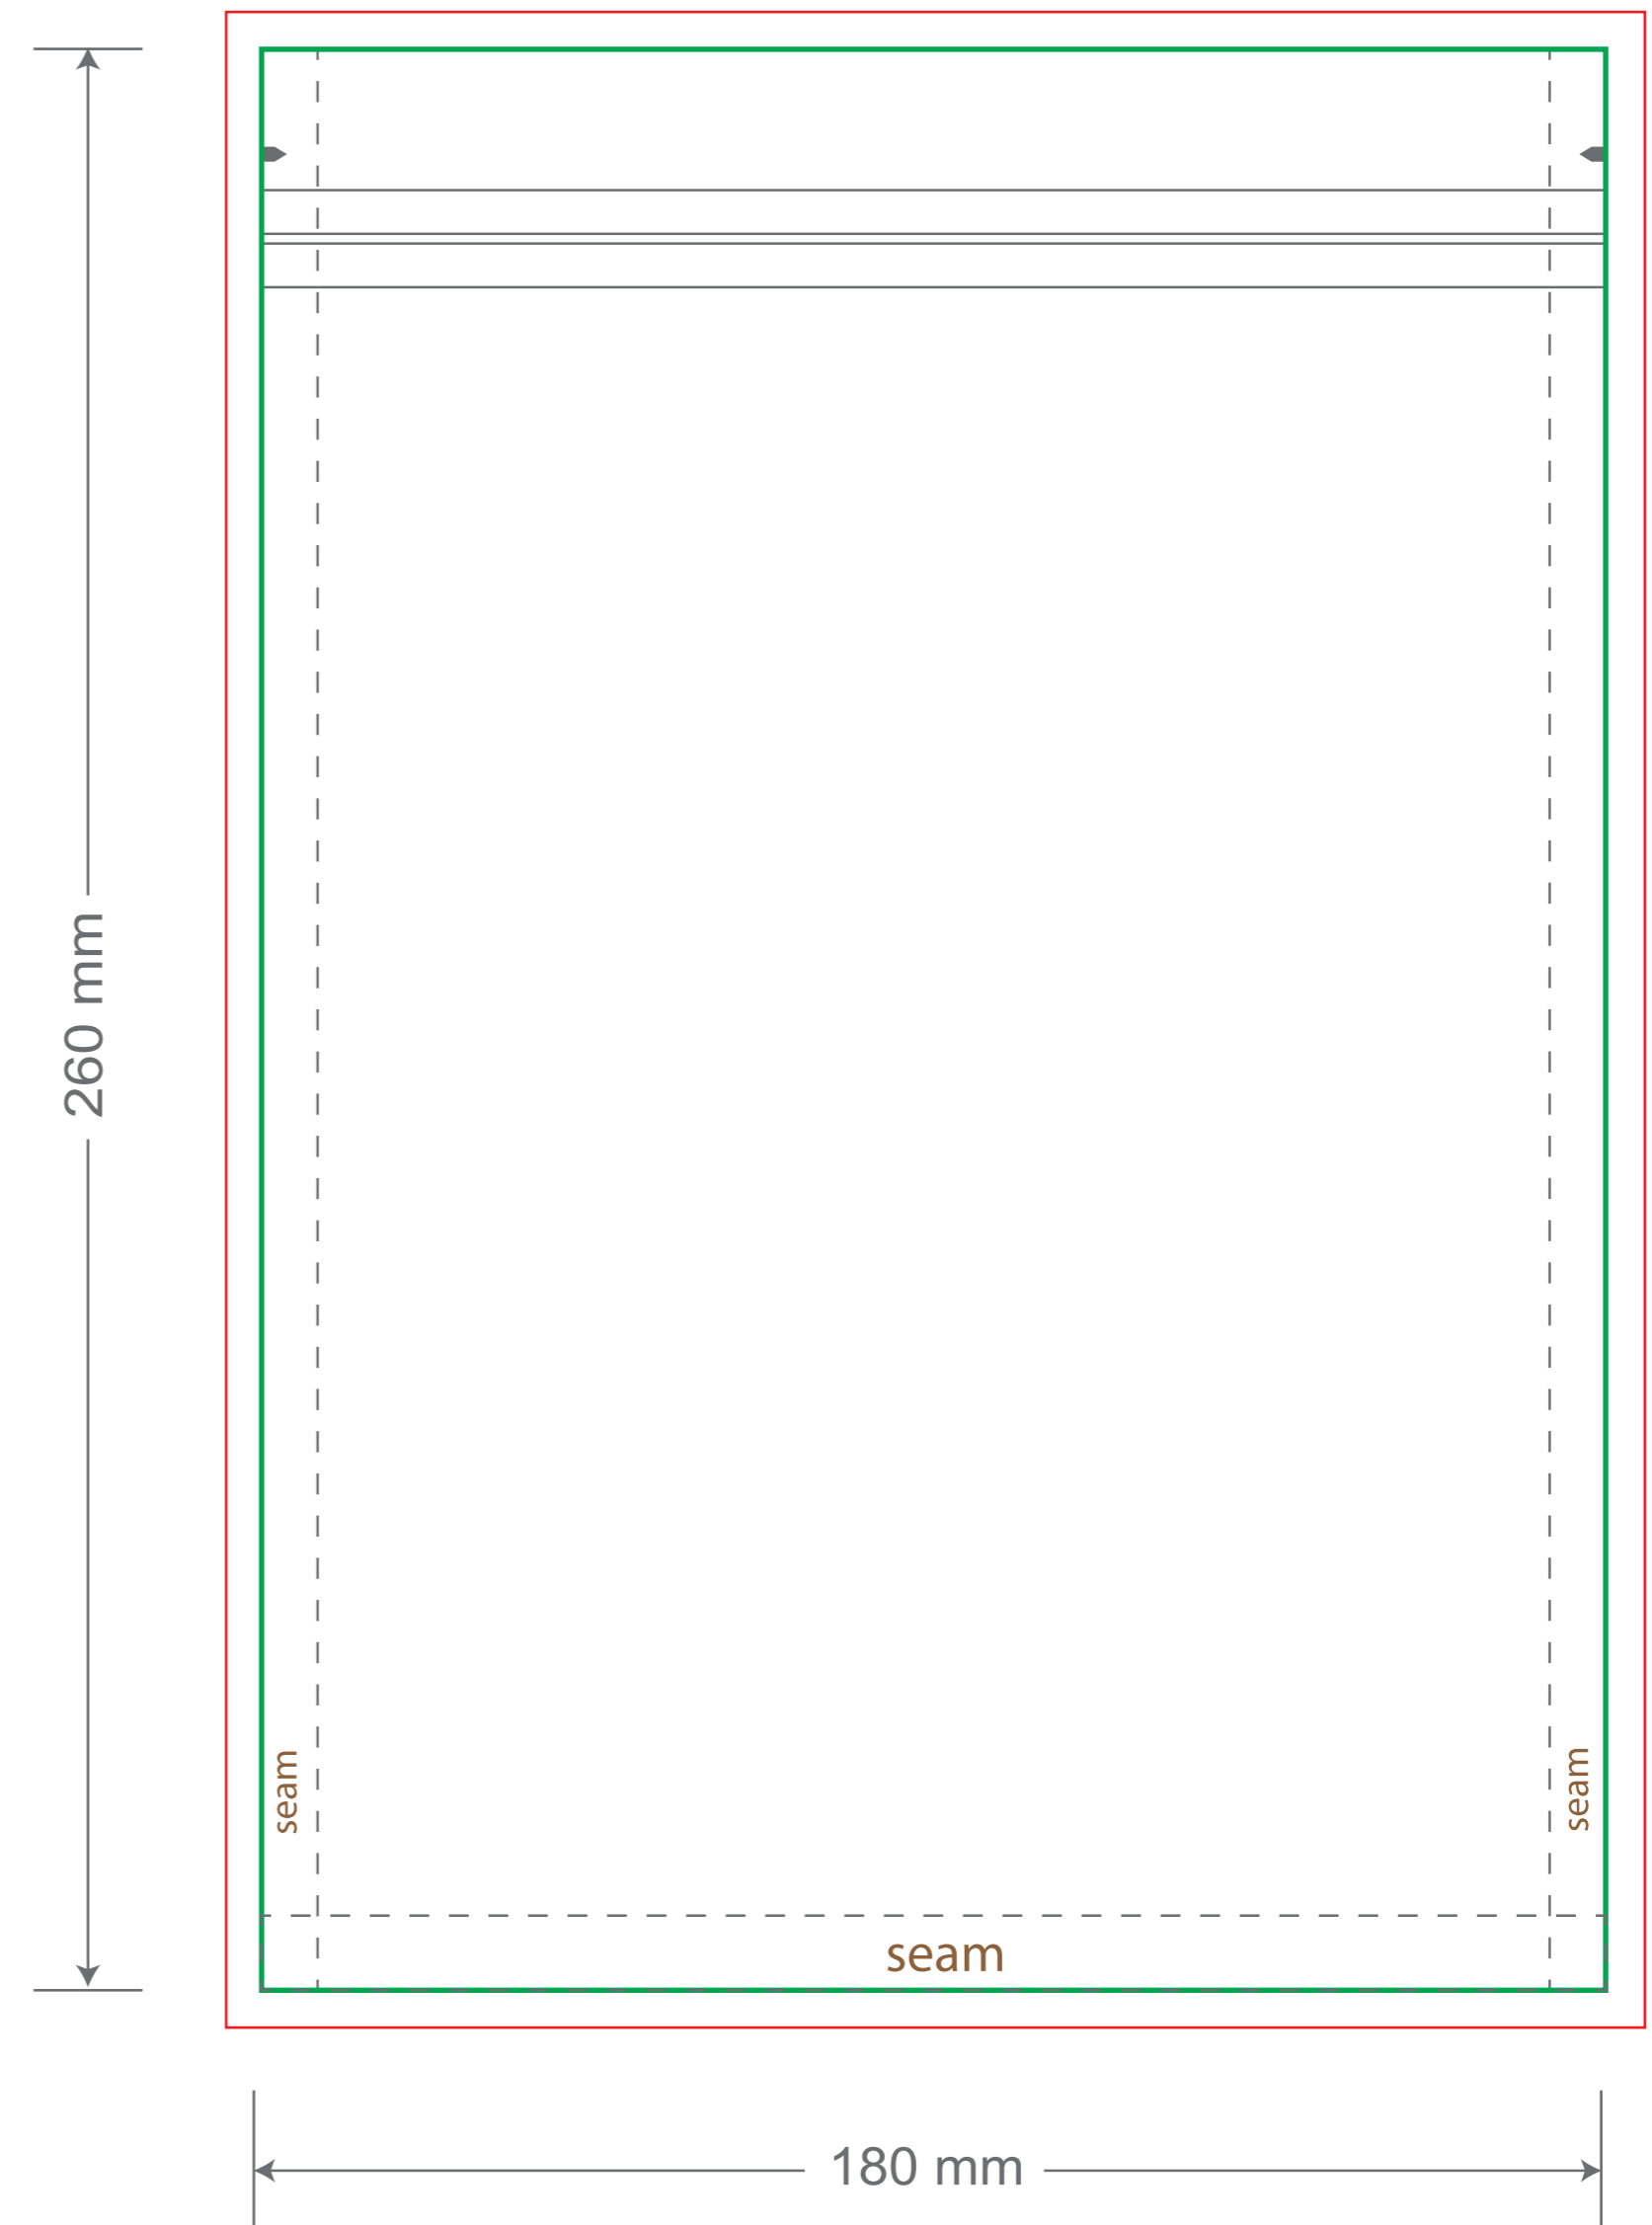

Front

Tear Notch
Zipper

Back

Tear Notch
Zipper

Green area is the bag area can with printing, except the window area.
Red area is the bleed area, please extend your artwork outside the green area within the red area.