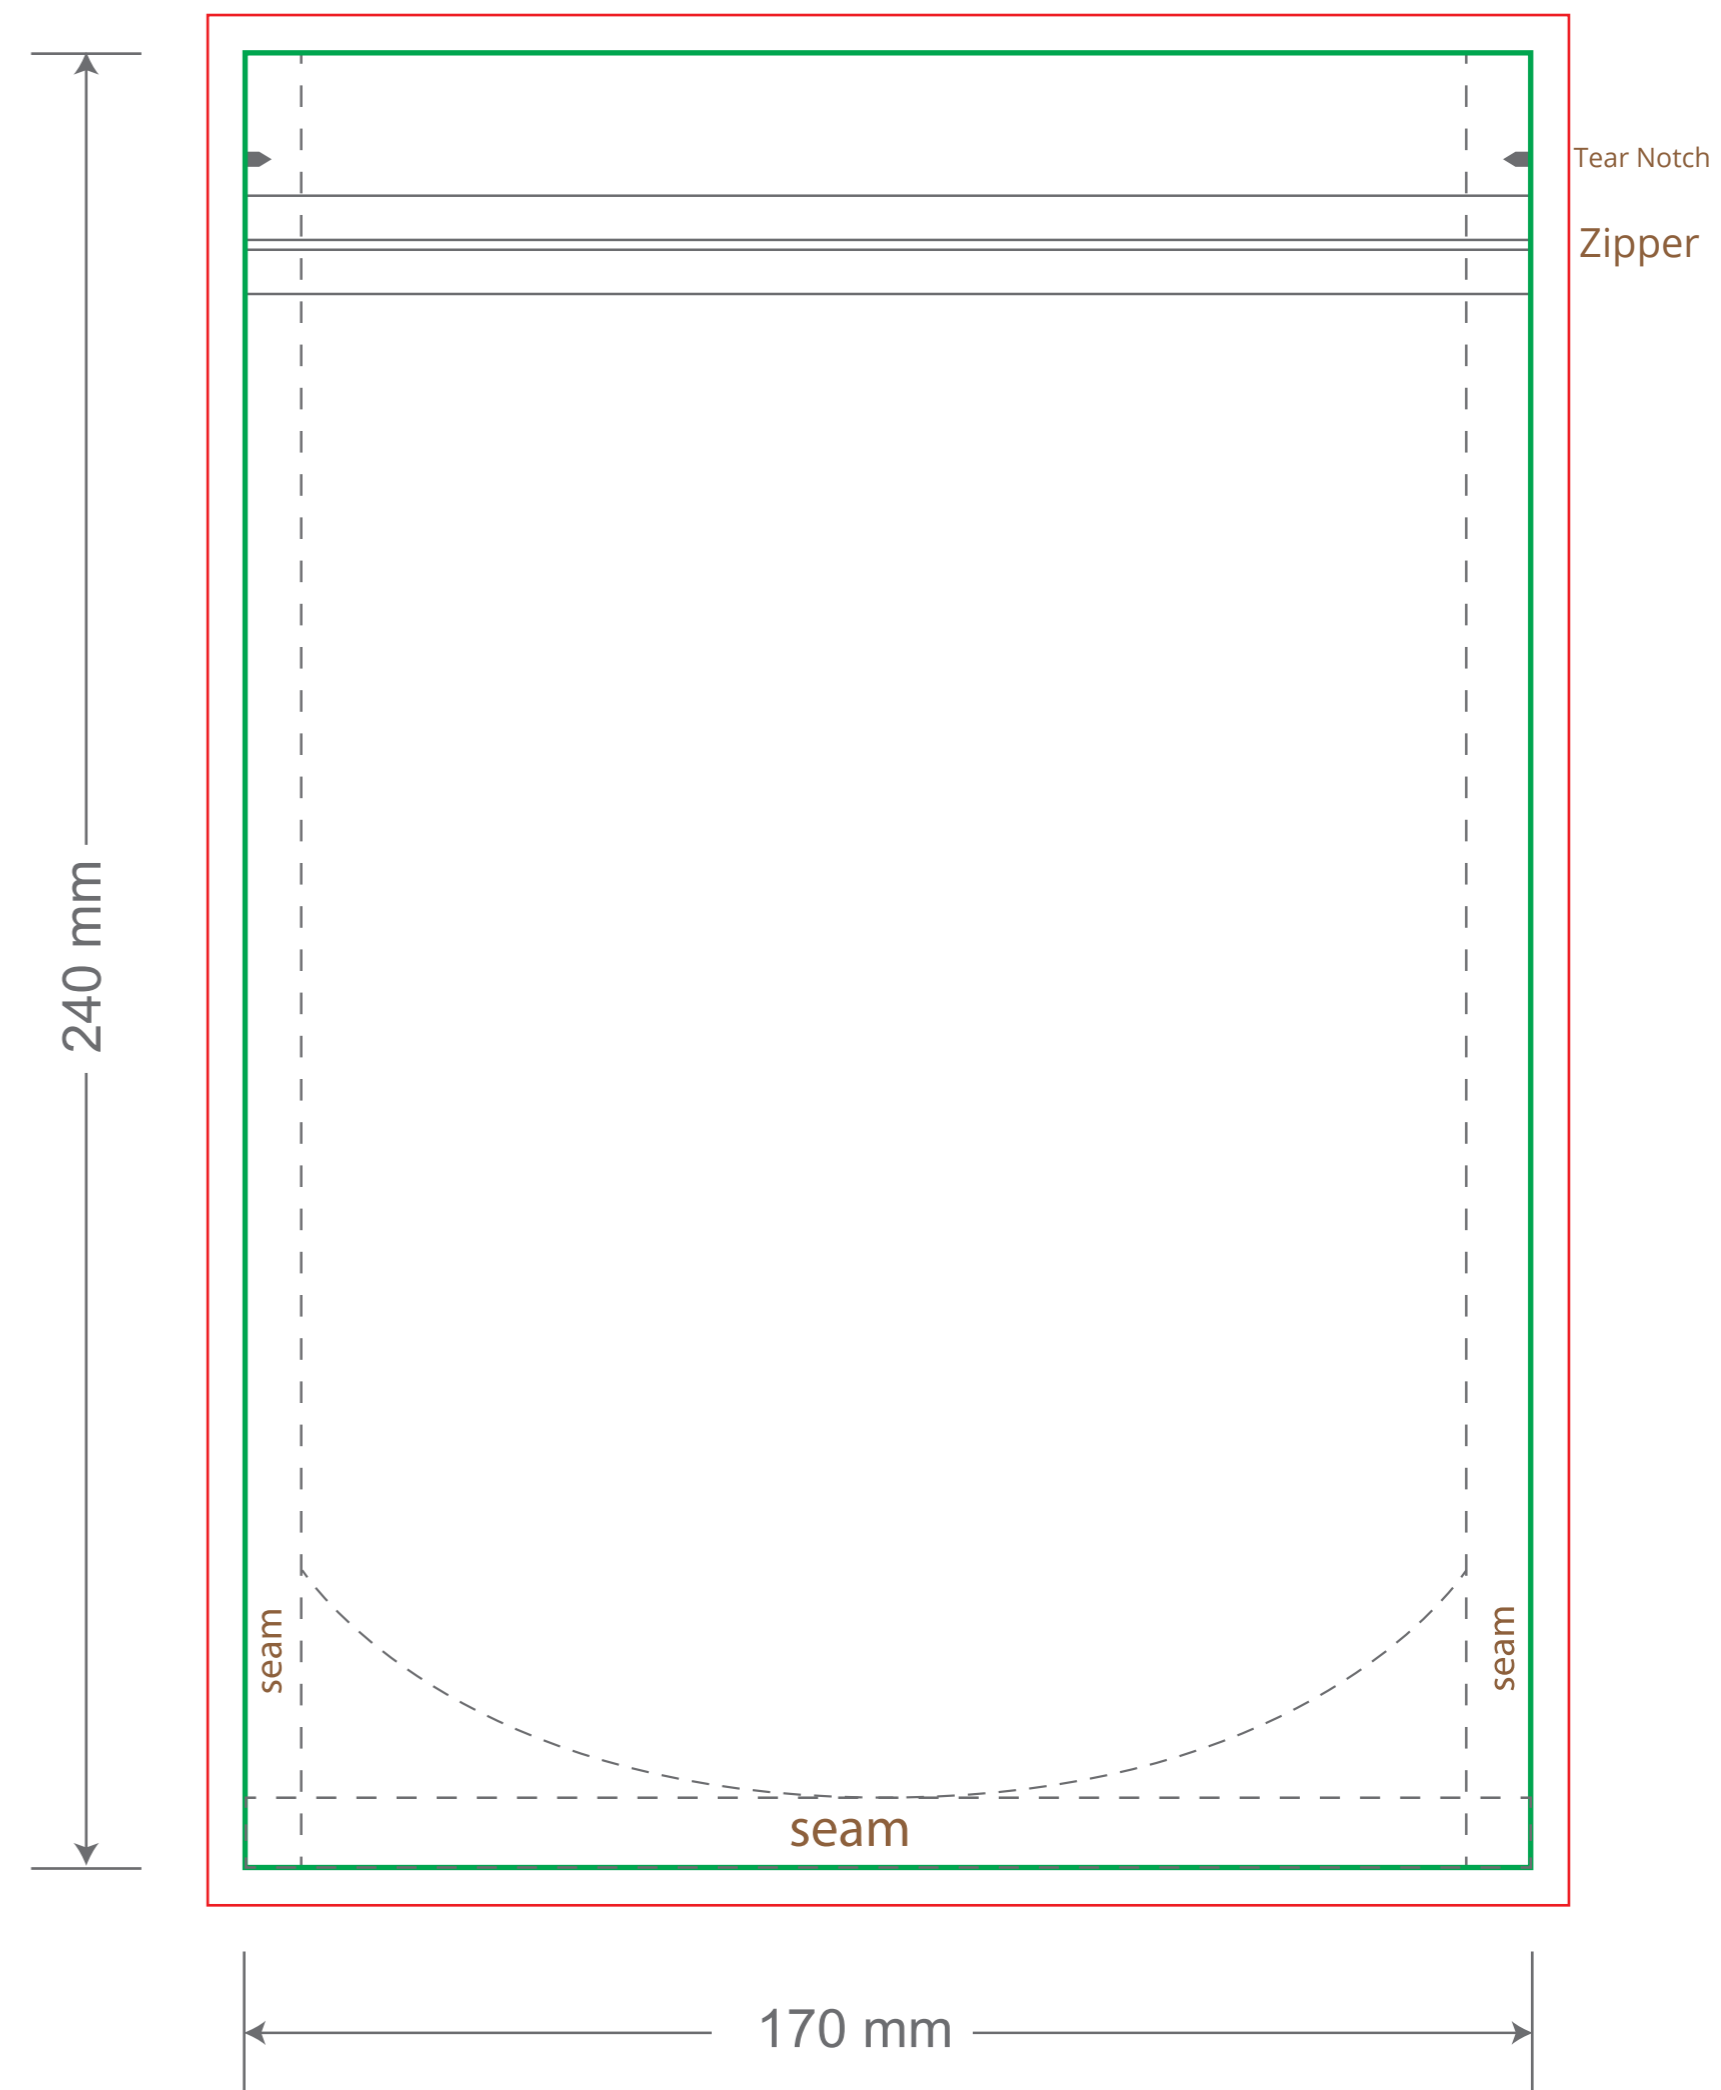

Front

Back

Green area is the bag area can with printing, except the window area.

Red area is the bleed area, please extend your artwork outside the green area within the red area.