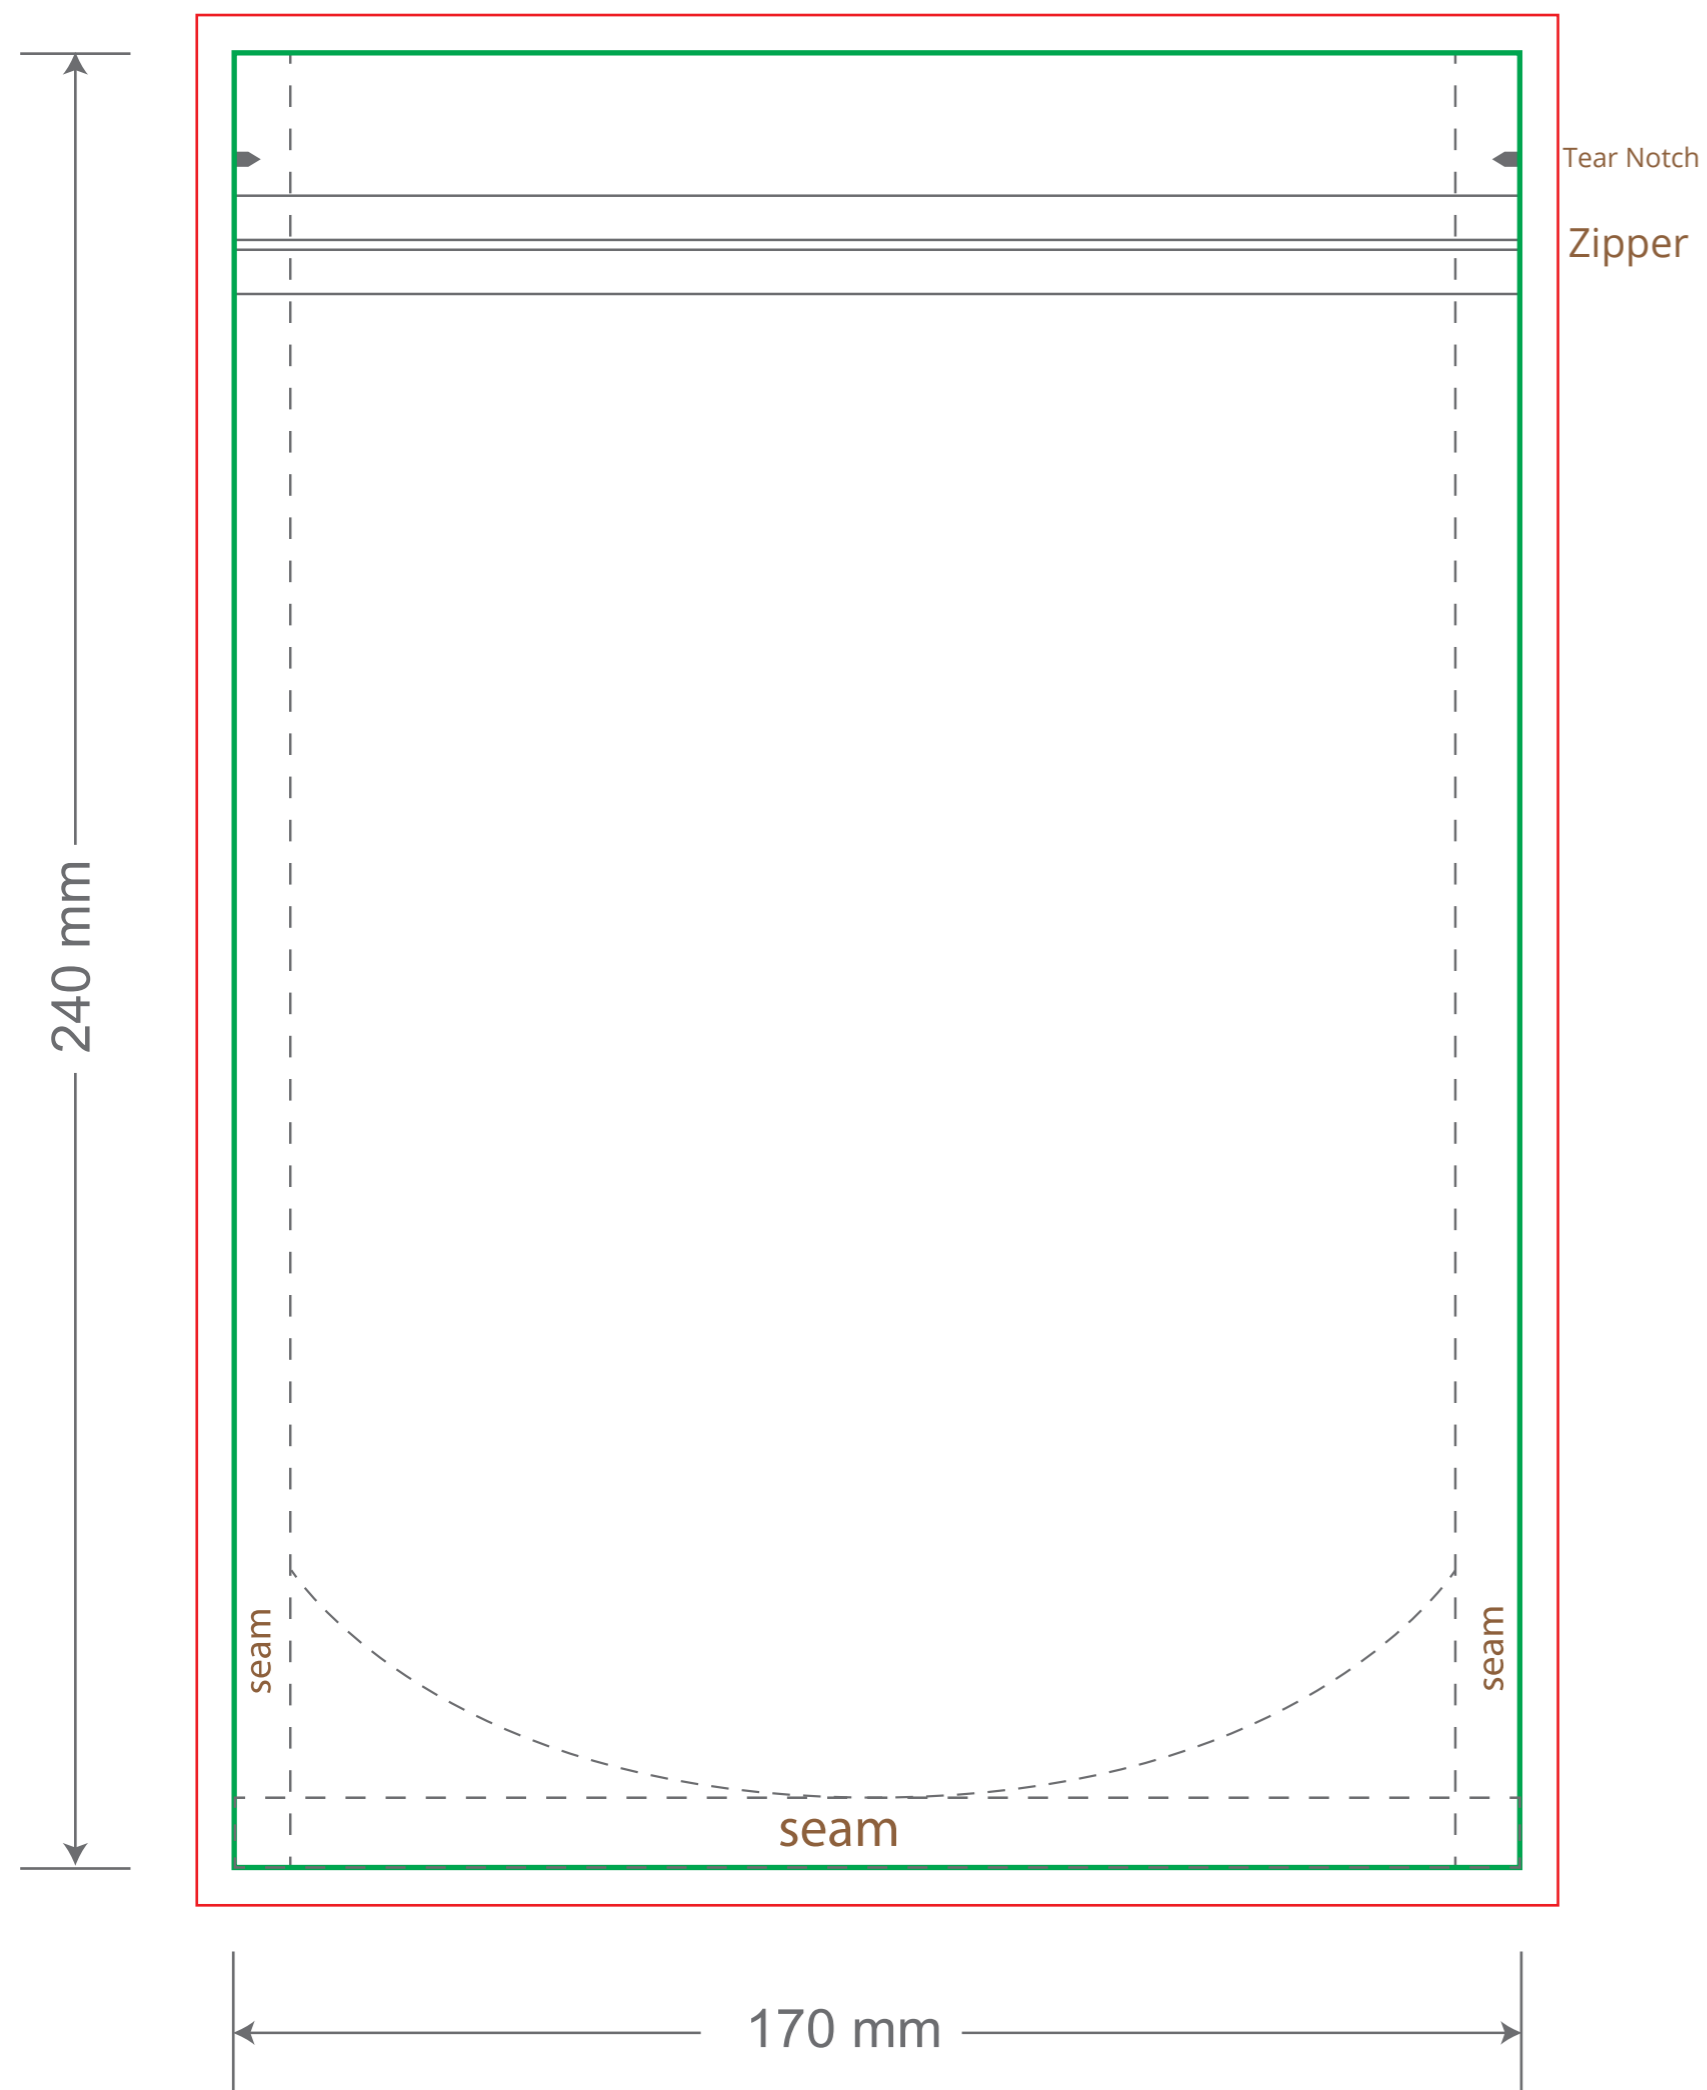

Front

Back

Green area is the bag area can with printing, except the window area.

Red area is the bleed area, please extend your artwork outside the green area within the red area.