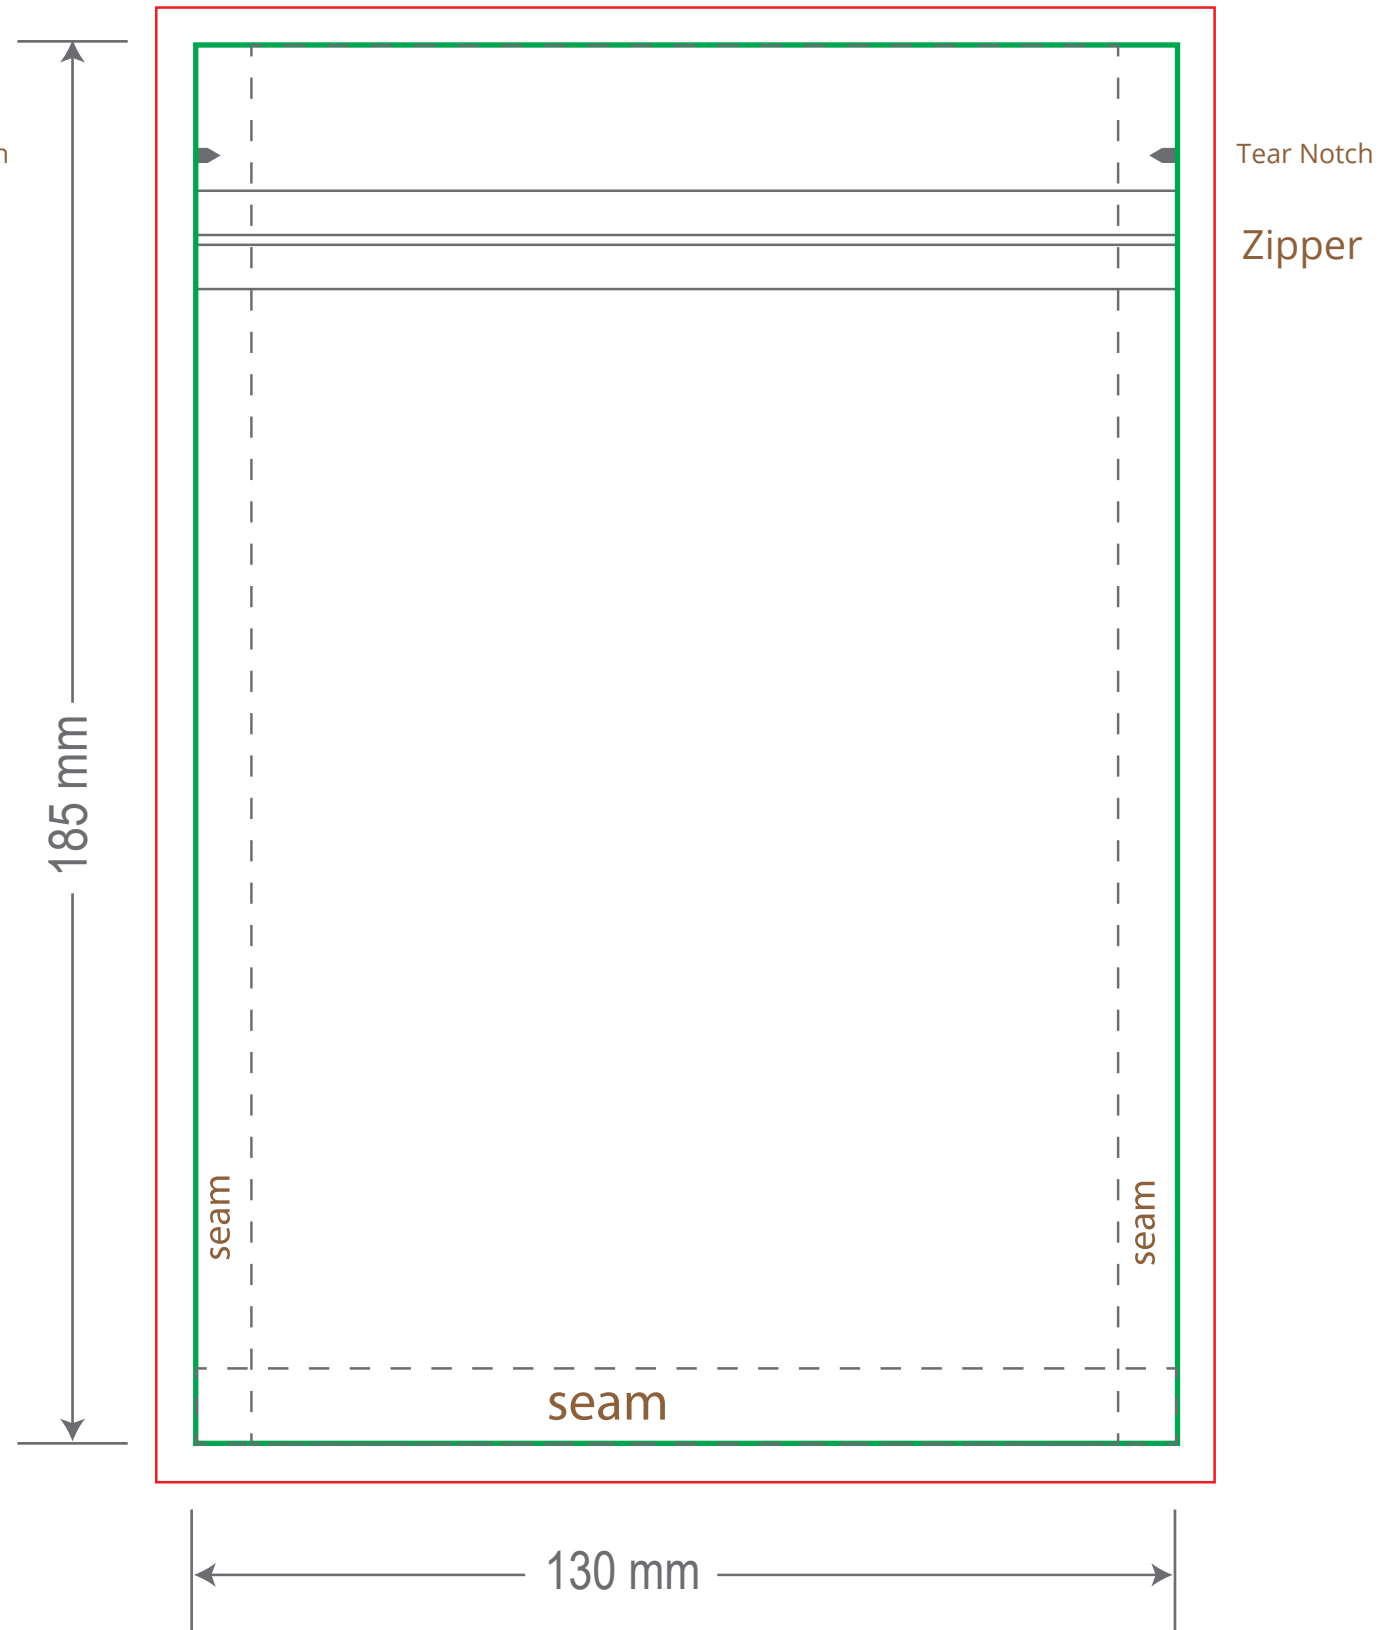

Front

Back

Green area is the bag area can with printing, except the window area.

Red area is the bleed area, please extend your artwork outside the green area within the red area.