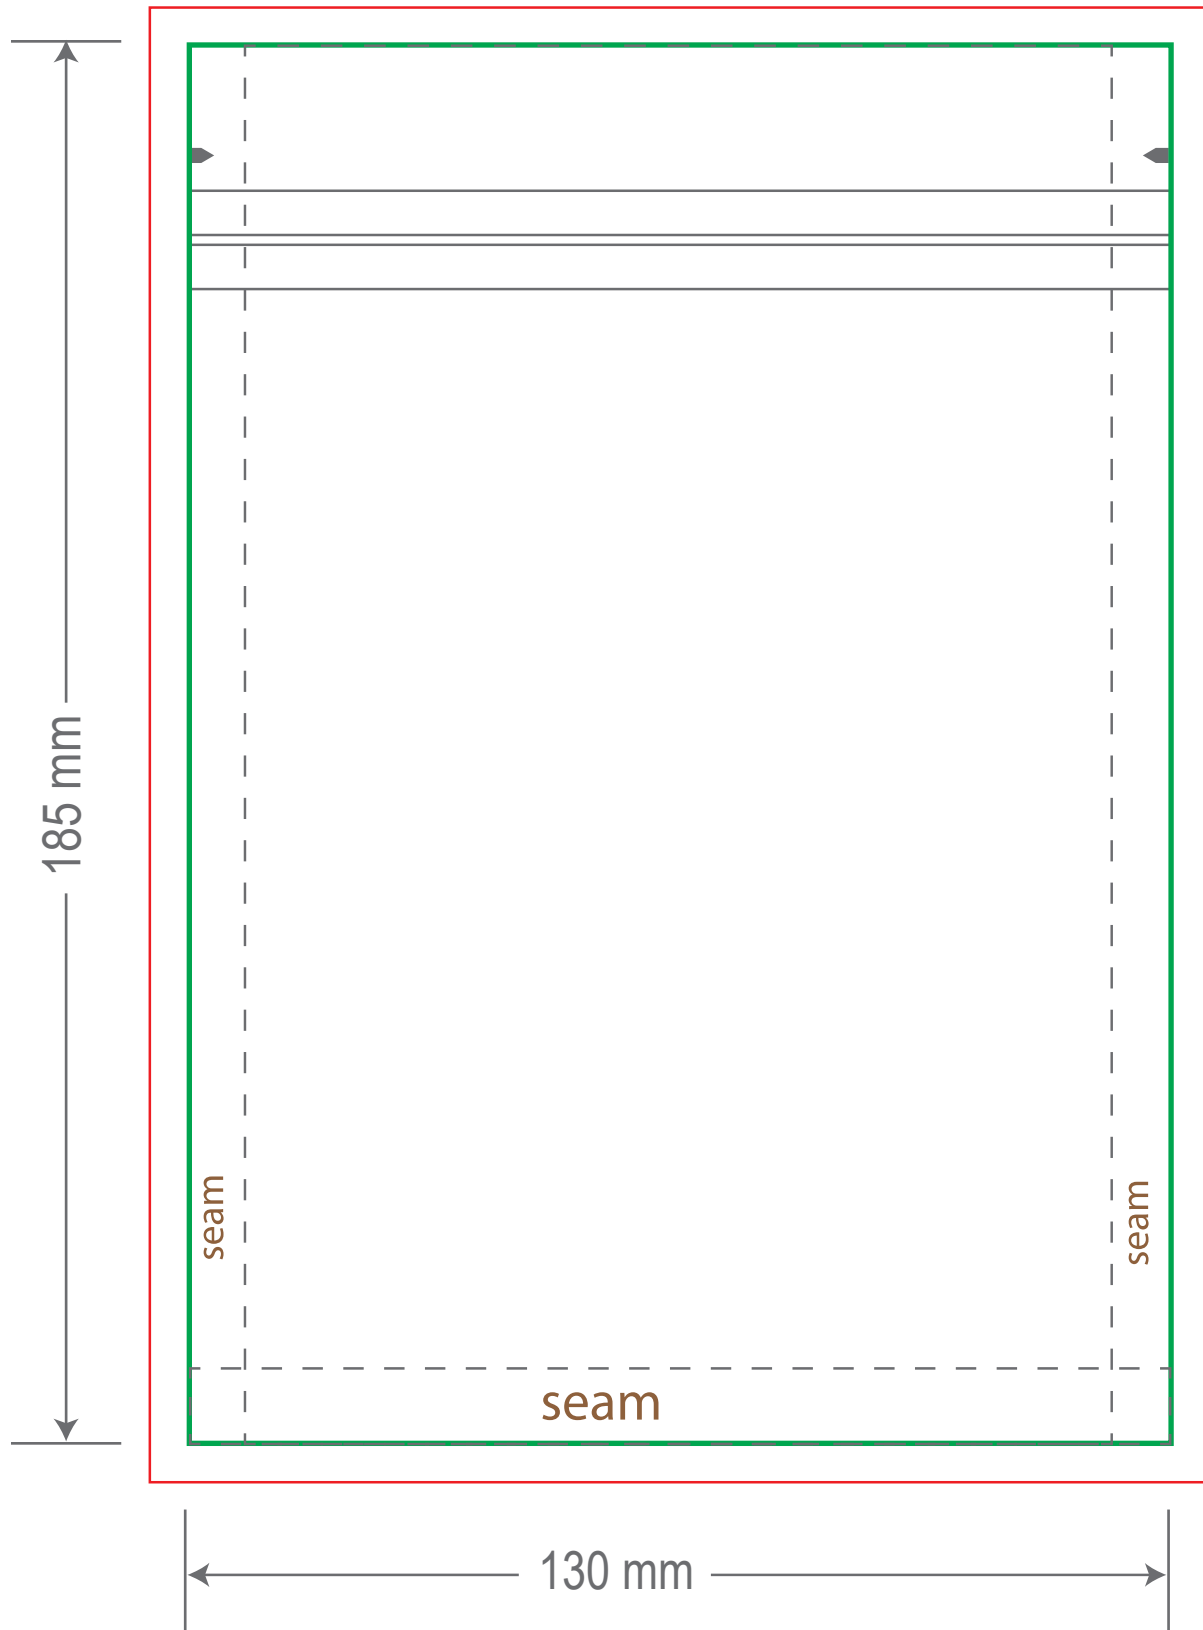

Front

Back

Green area is the bag area can with printing, except the window area.

Red area is the bleed area, please extend your artwork outside the green area within the red area.