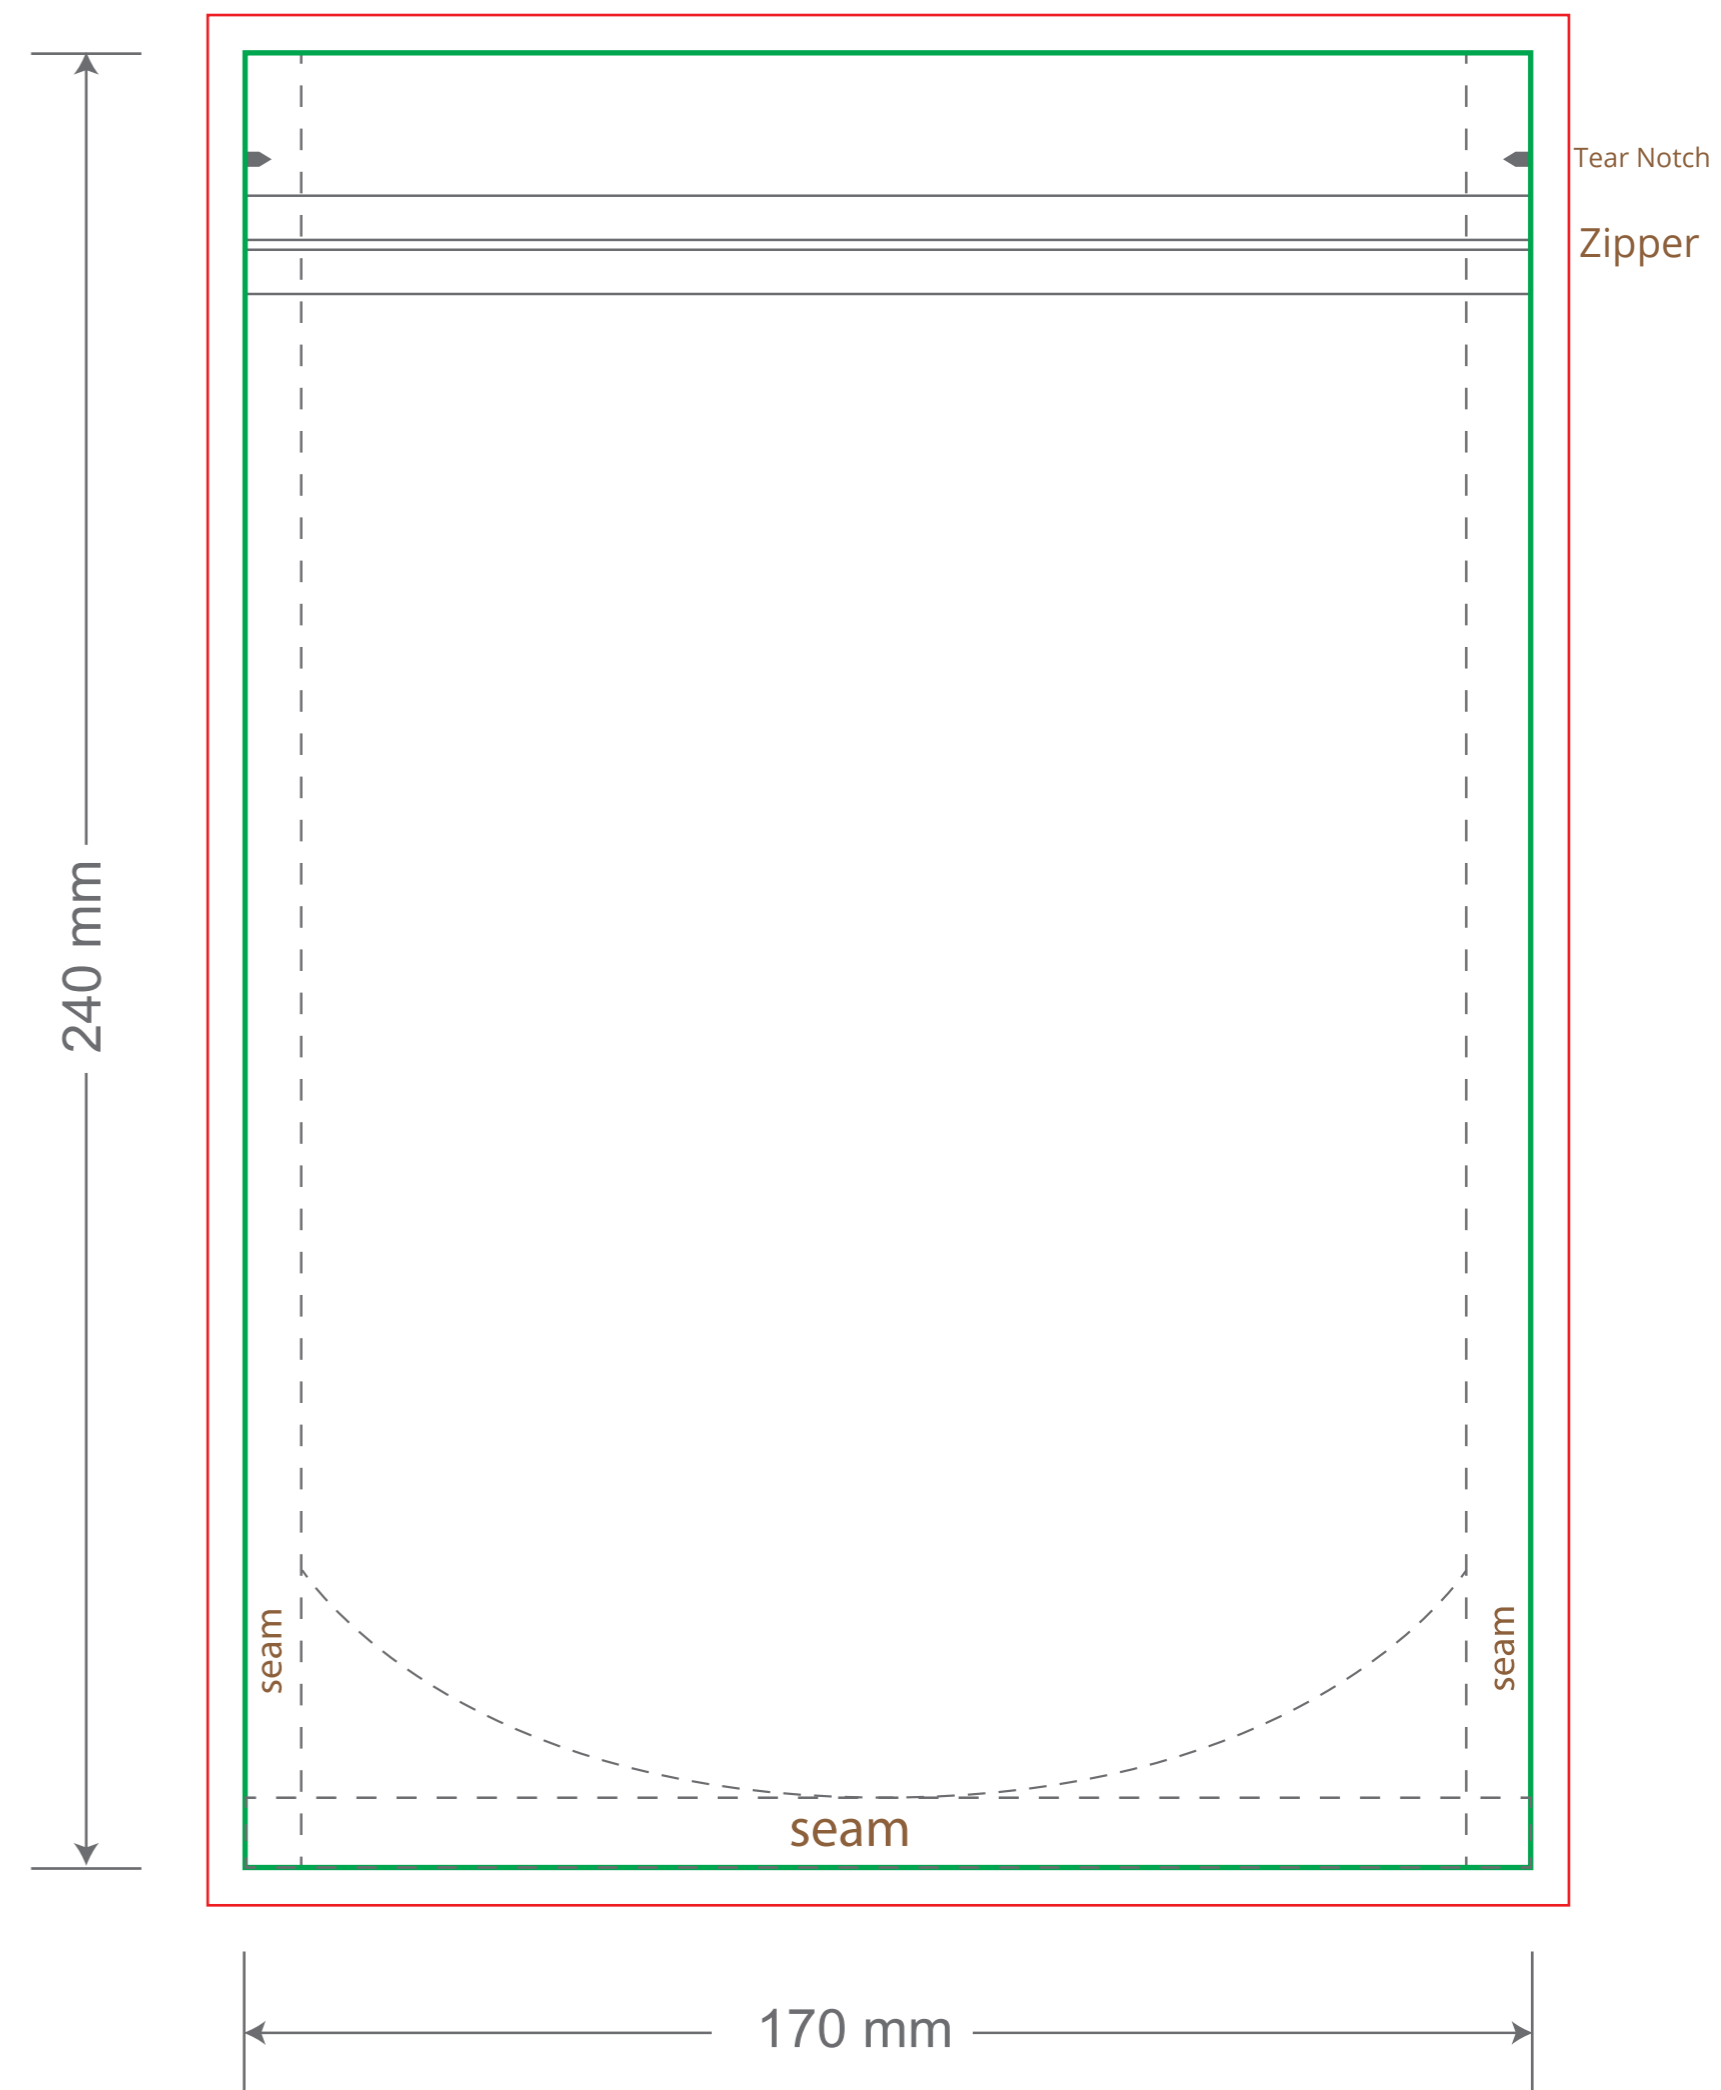

Front

Back

Green area is the bag area can with printing, except the window area.

Red area is the bleed area, please extend your artwork outside the green area within the red area.