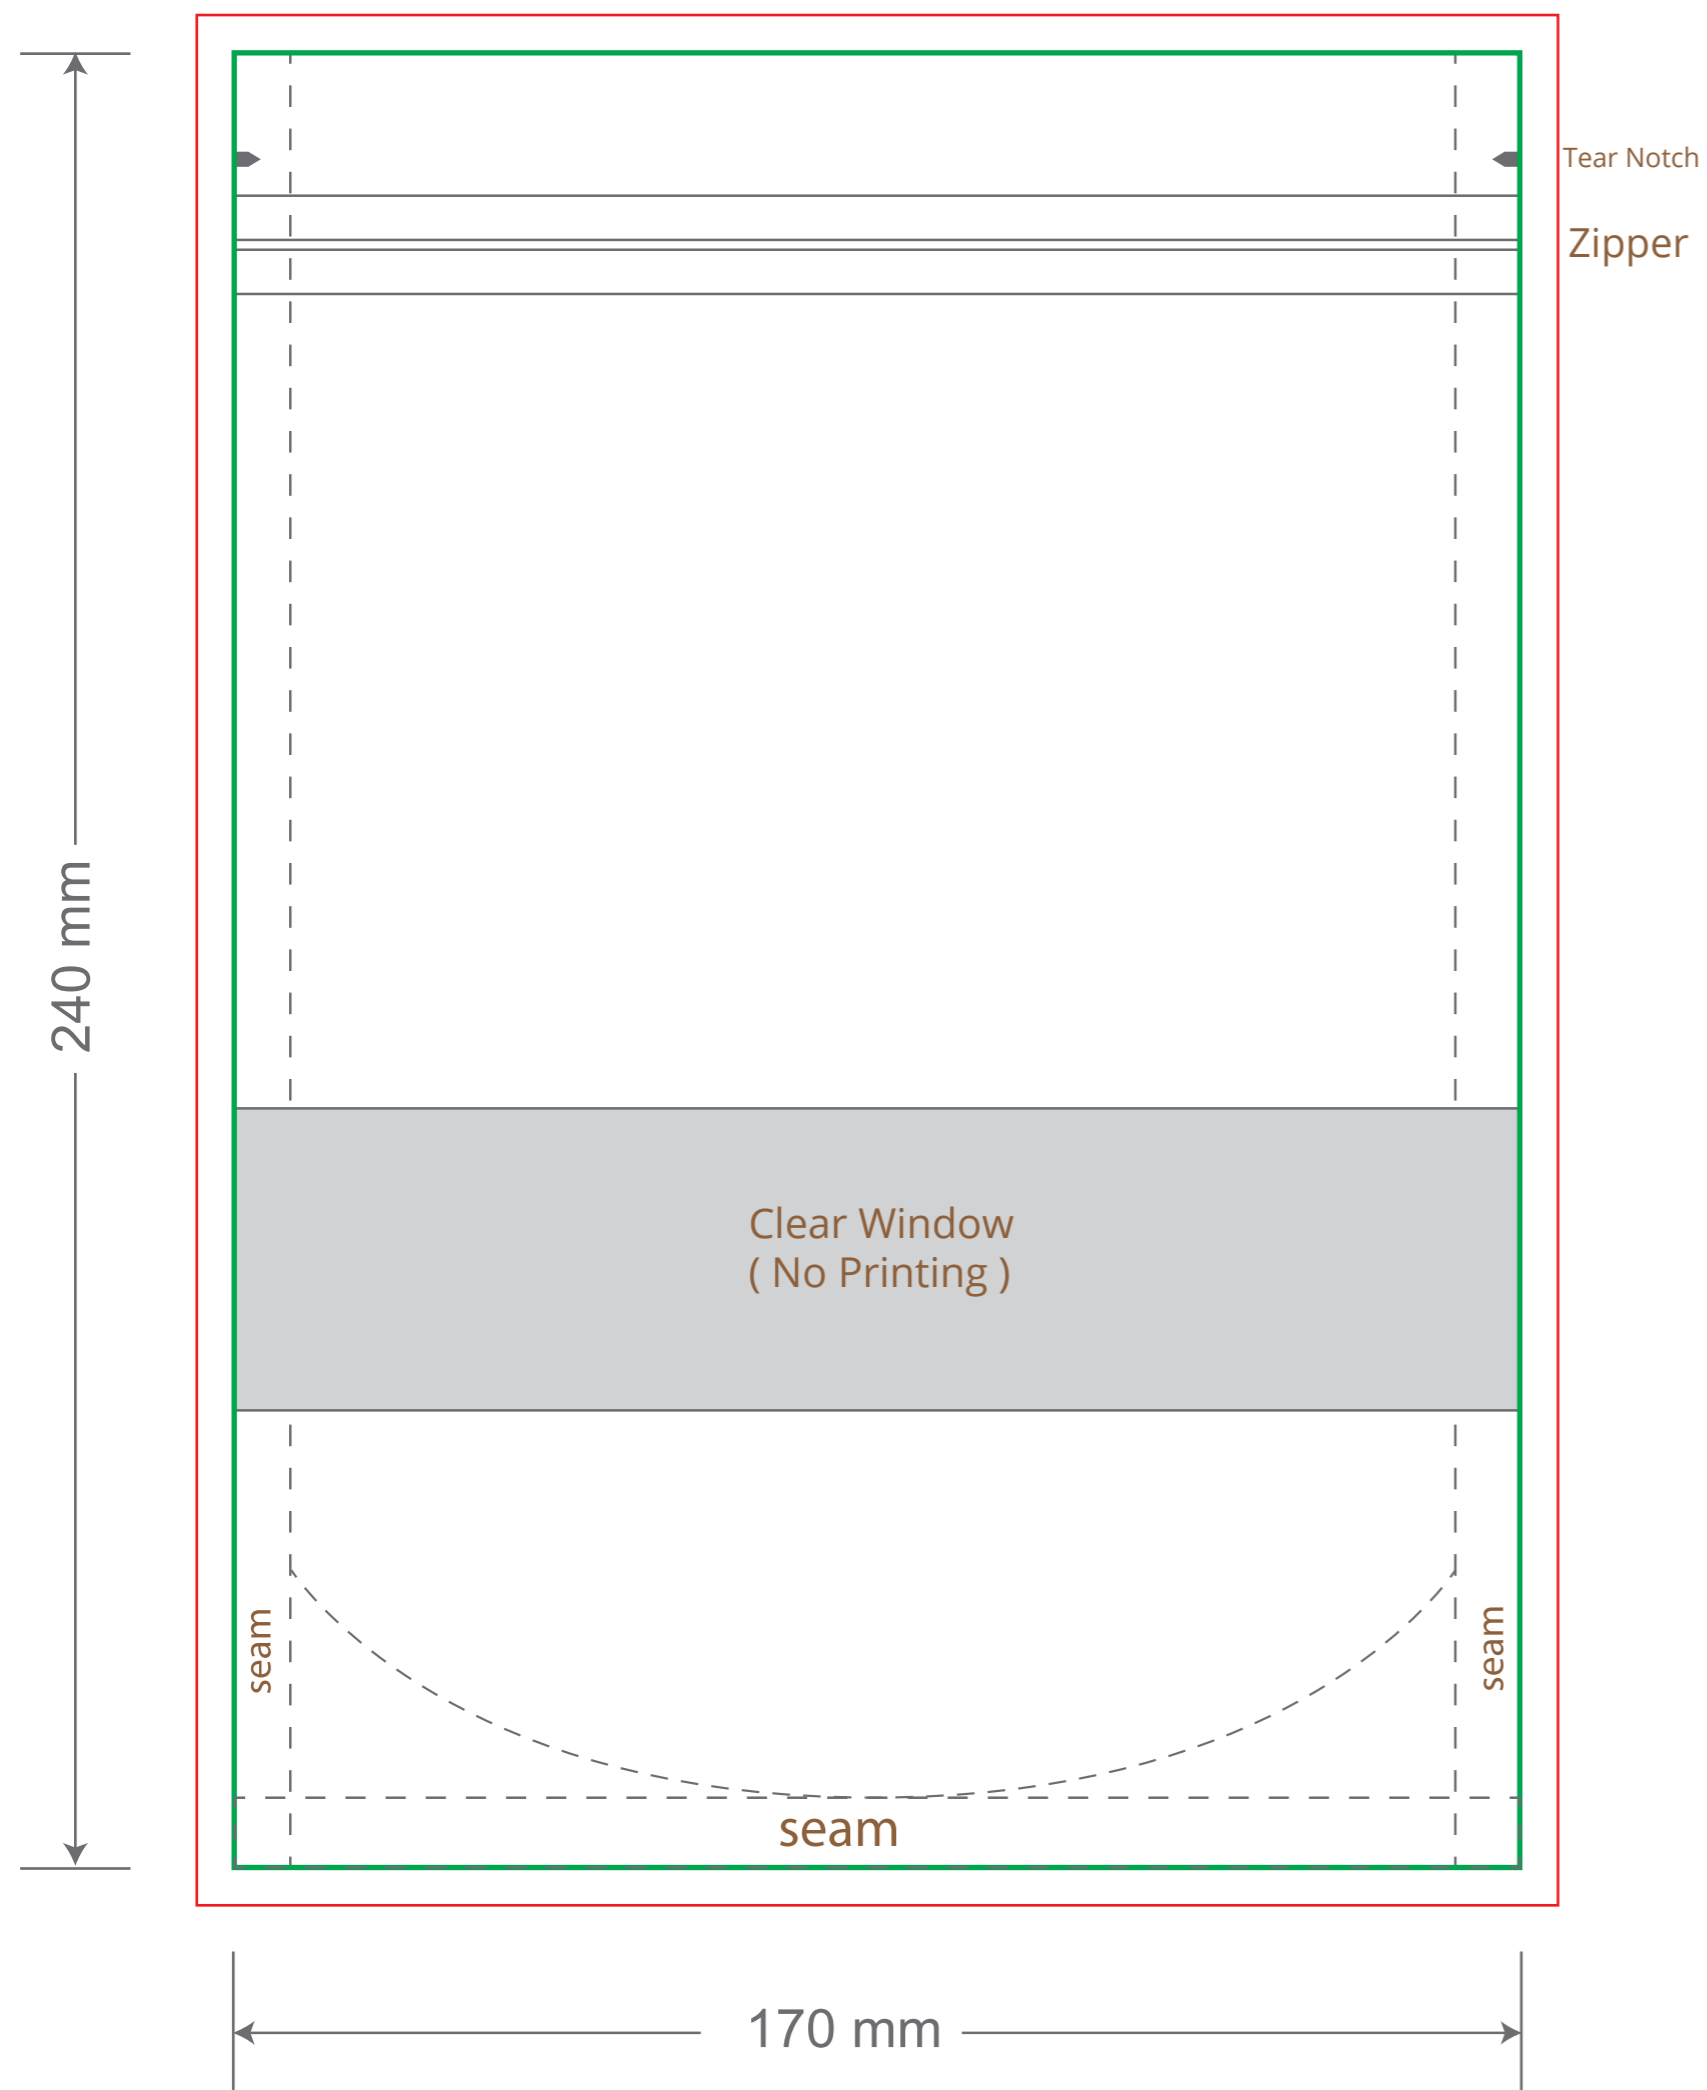

Front

Back

Green area is the bag area can with printing, except the window area.

Red area is the bleed area, please extend your artwork outside the green area within the red area.