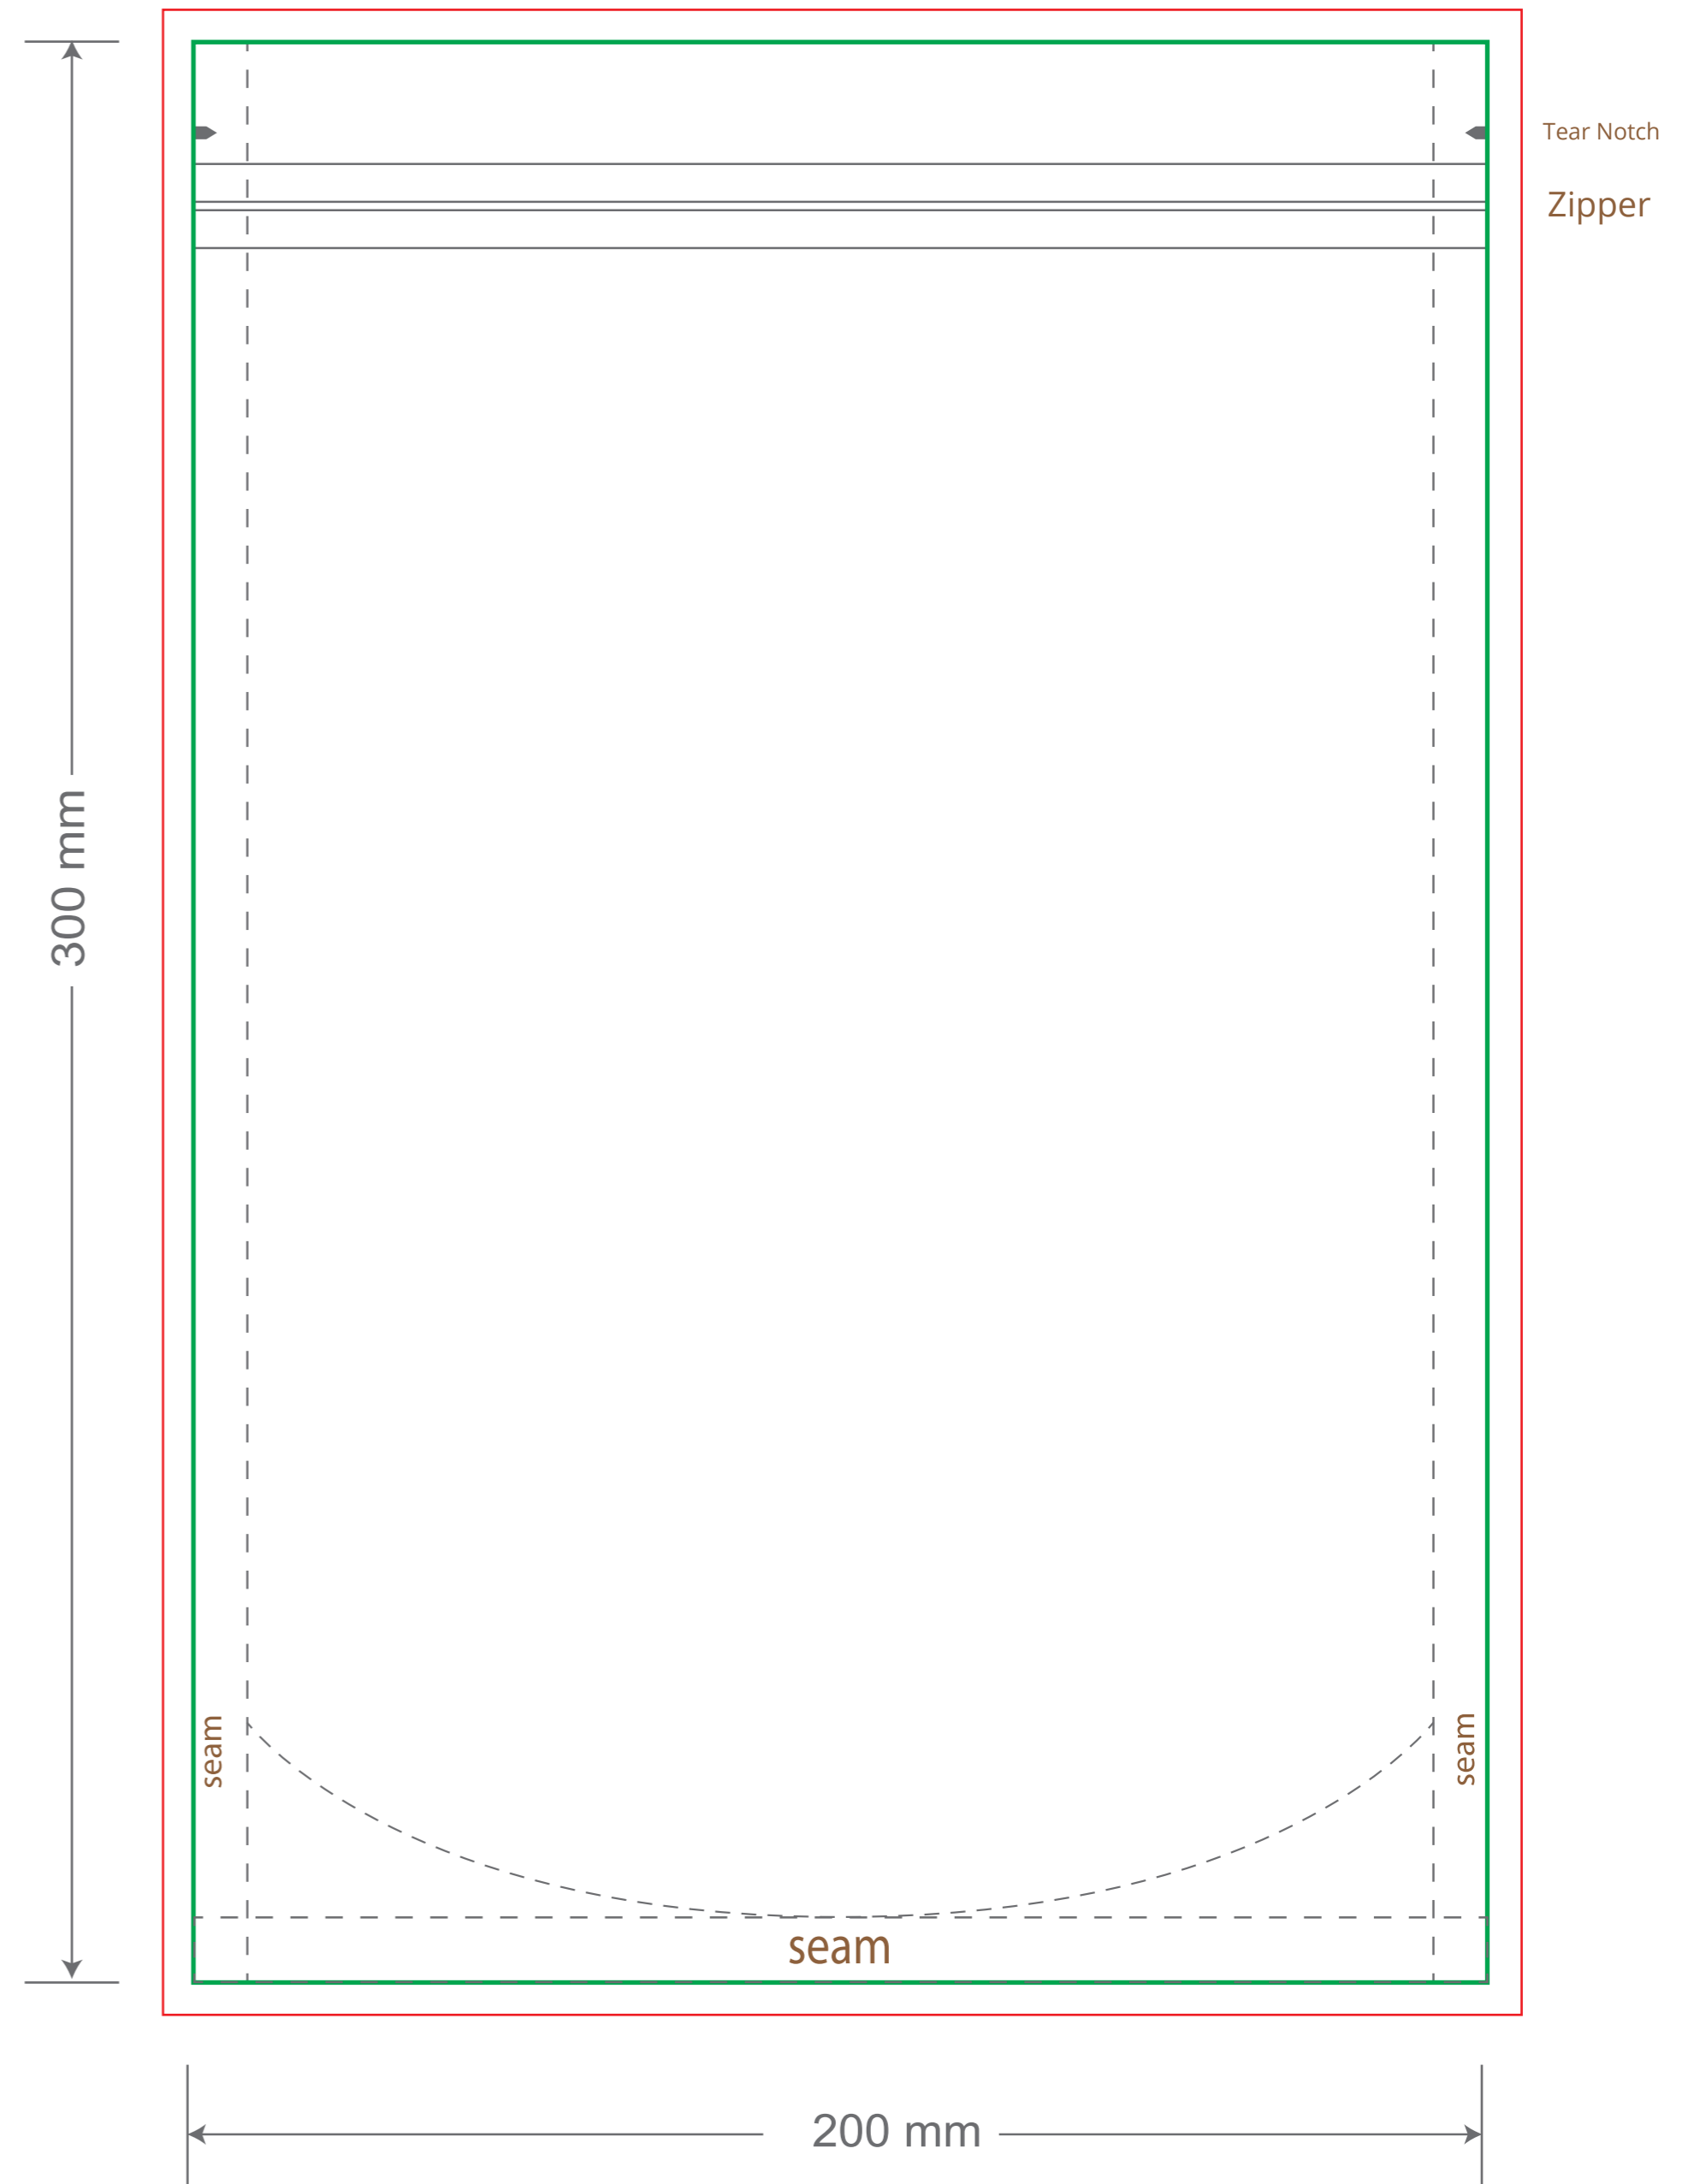

Front

Back

Green area is the bag area can with printing, except the window area.

Red area is the bleed area, please extend your artwork outside the green area within the red area.