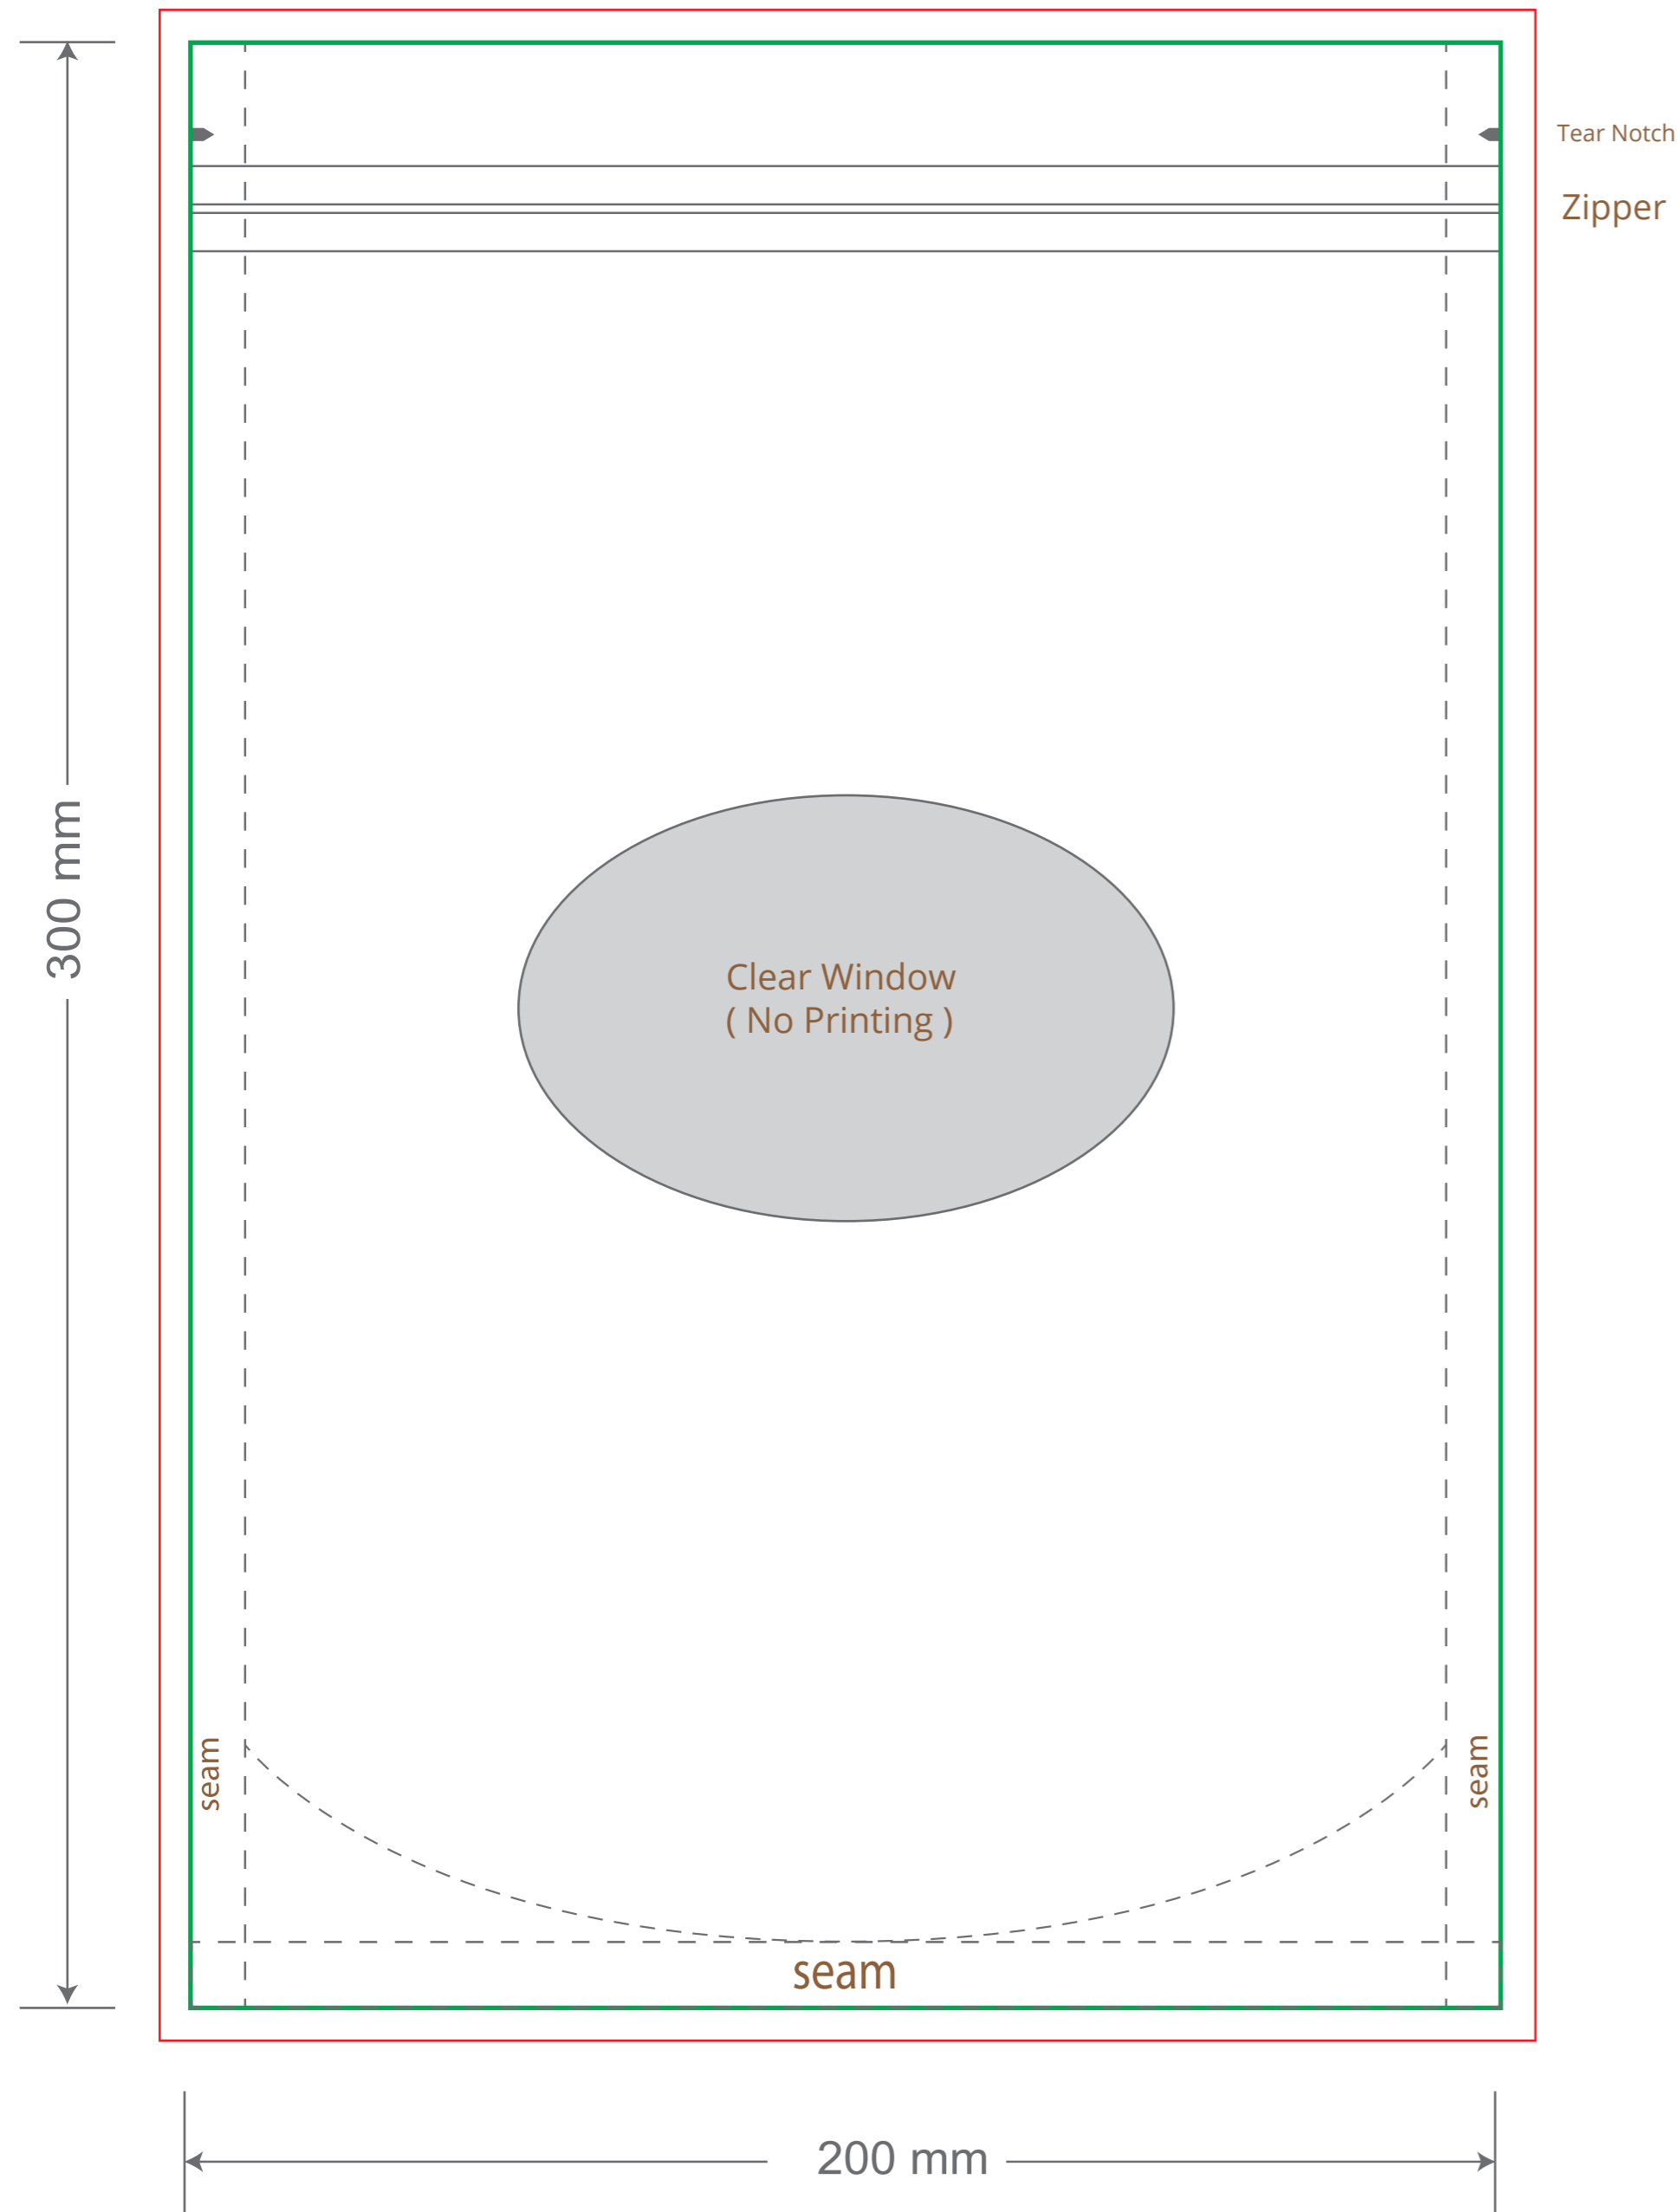

Front

Back

Green area is the bag area can with printing, except the window area.

Red area is the bleed area, please extend your artwork outside the green area within the red area.