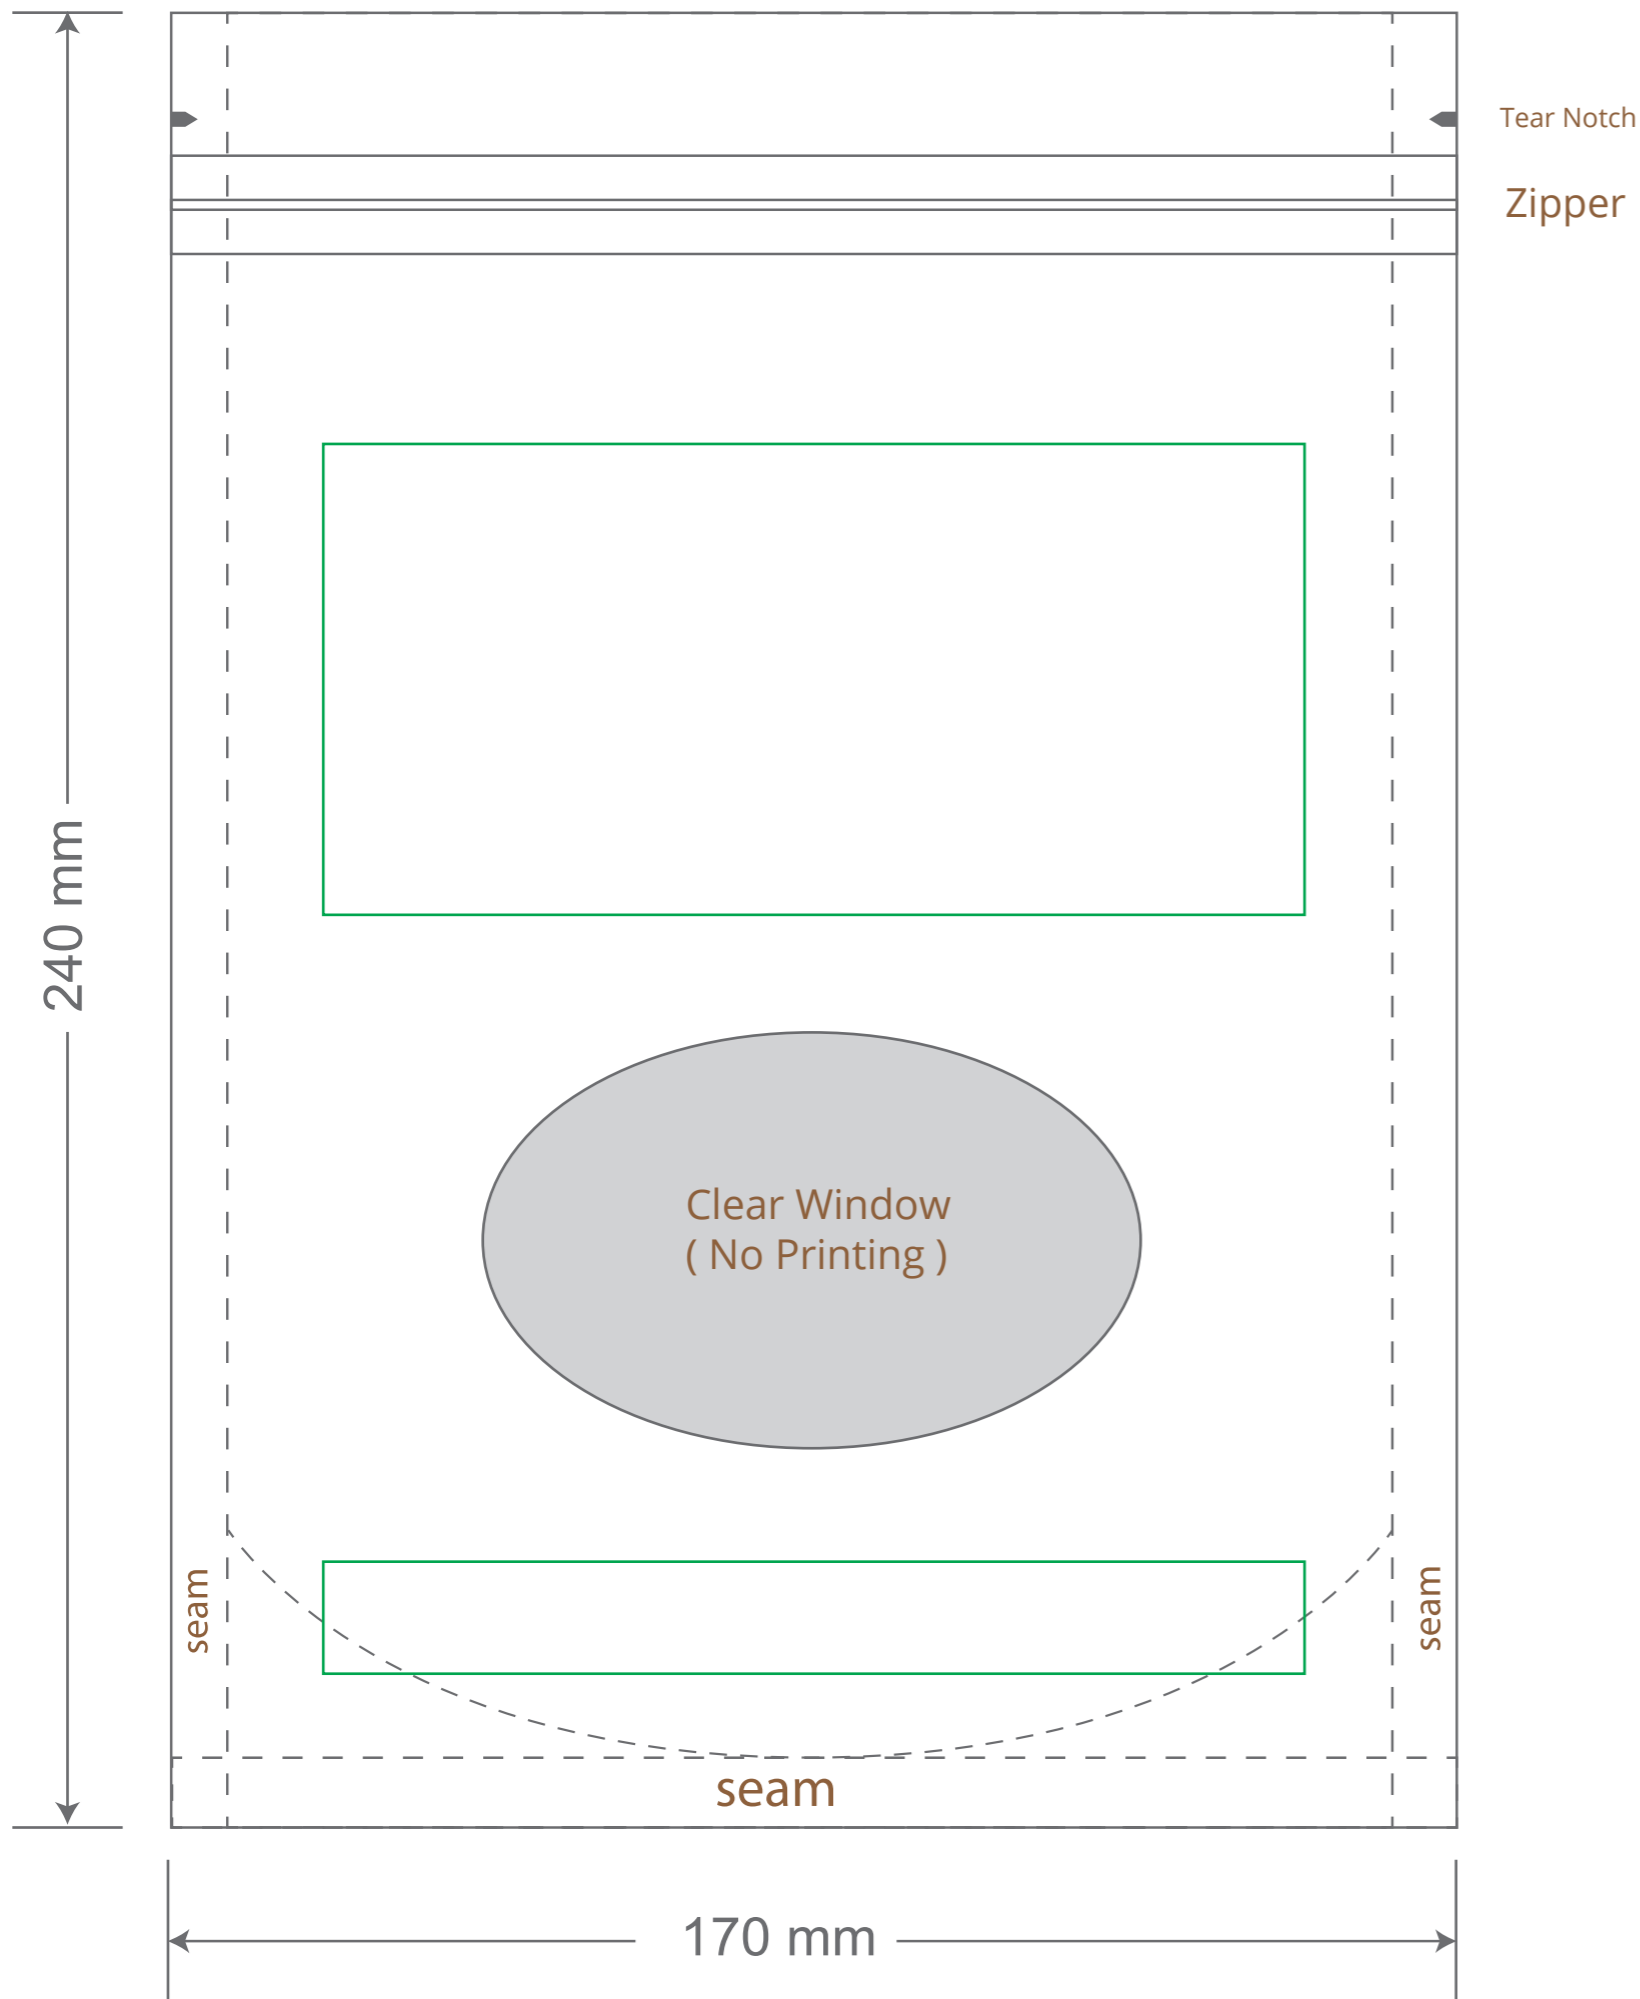

# Front

# Back

Green area is the bag area is the printing area, artwork with at most 2 colors for silkscreen printing.

Note: In Silkscreen printing Text font size must be bigger than 11pt can be clearly printed.