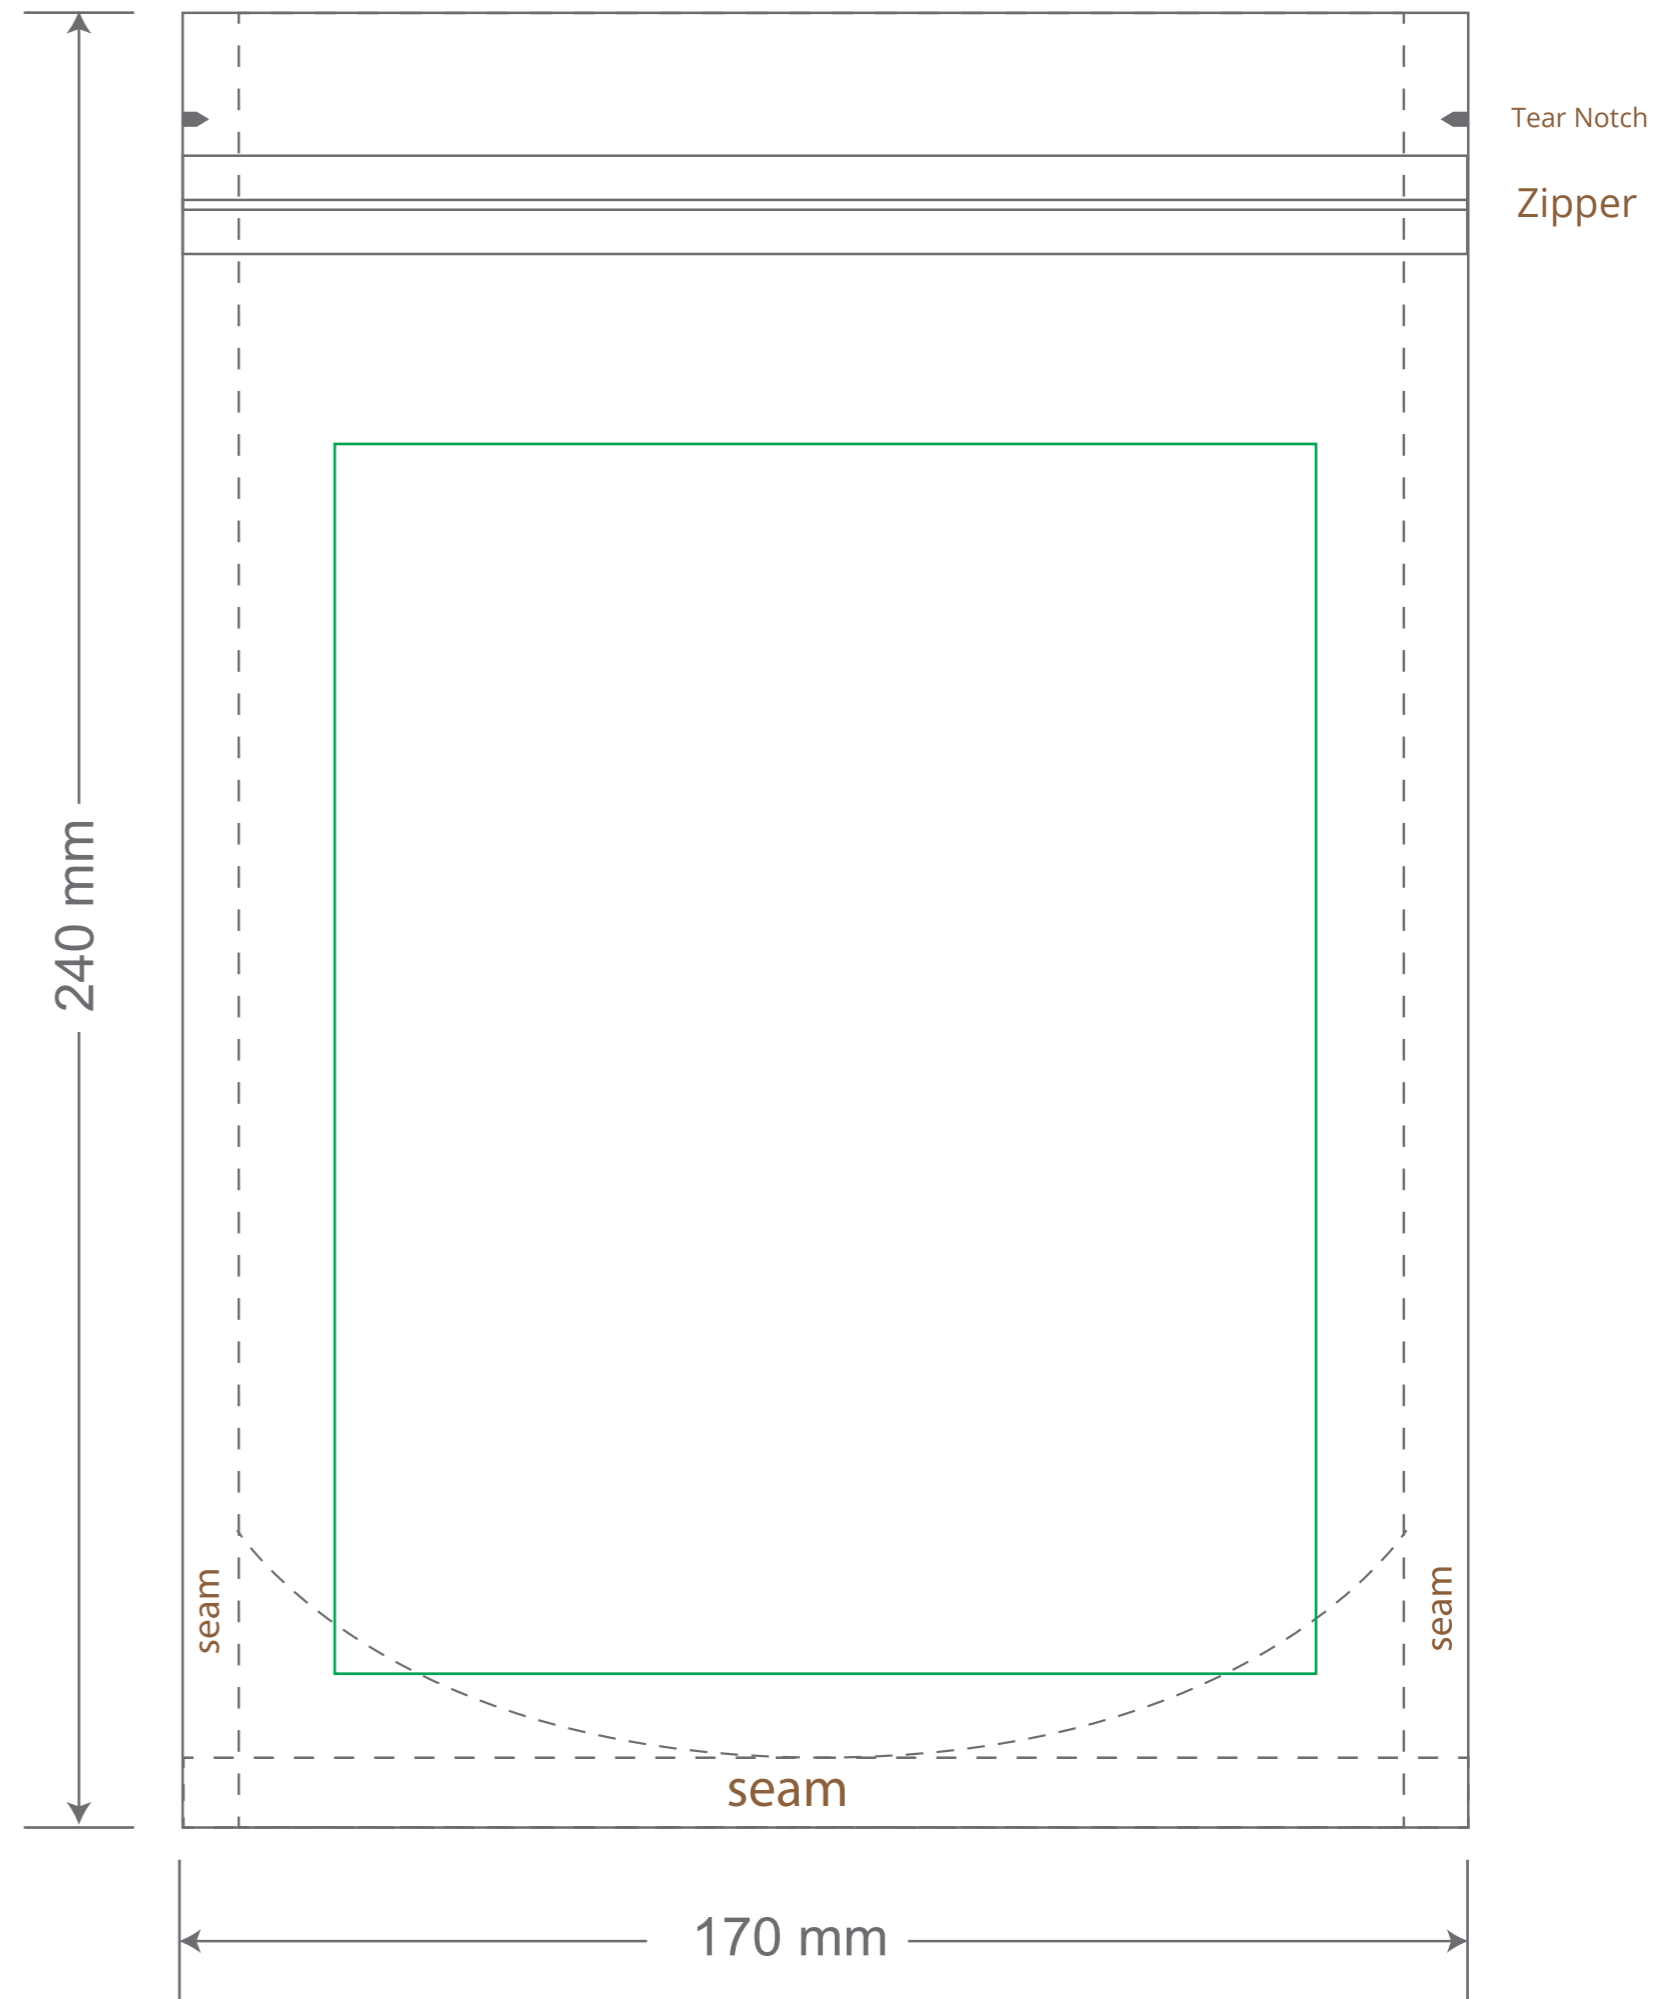

# Front

# Back

Green area is the bag area is the printing area, artwork with at most 2 colors for silkscreen printing.

Note: In Silkscreen printing Text font size must be bigger than 11pt can be clearly printed.