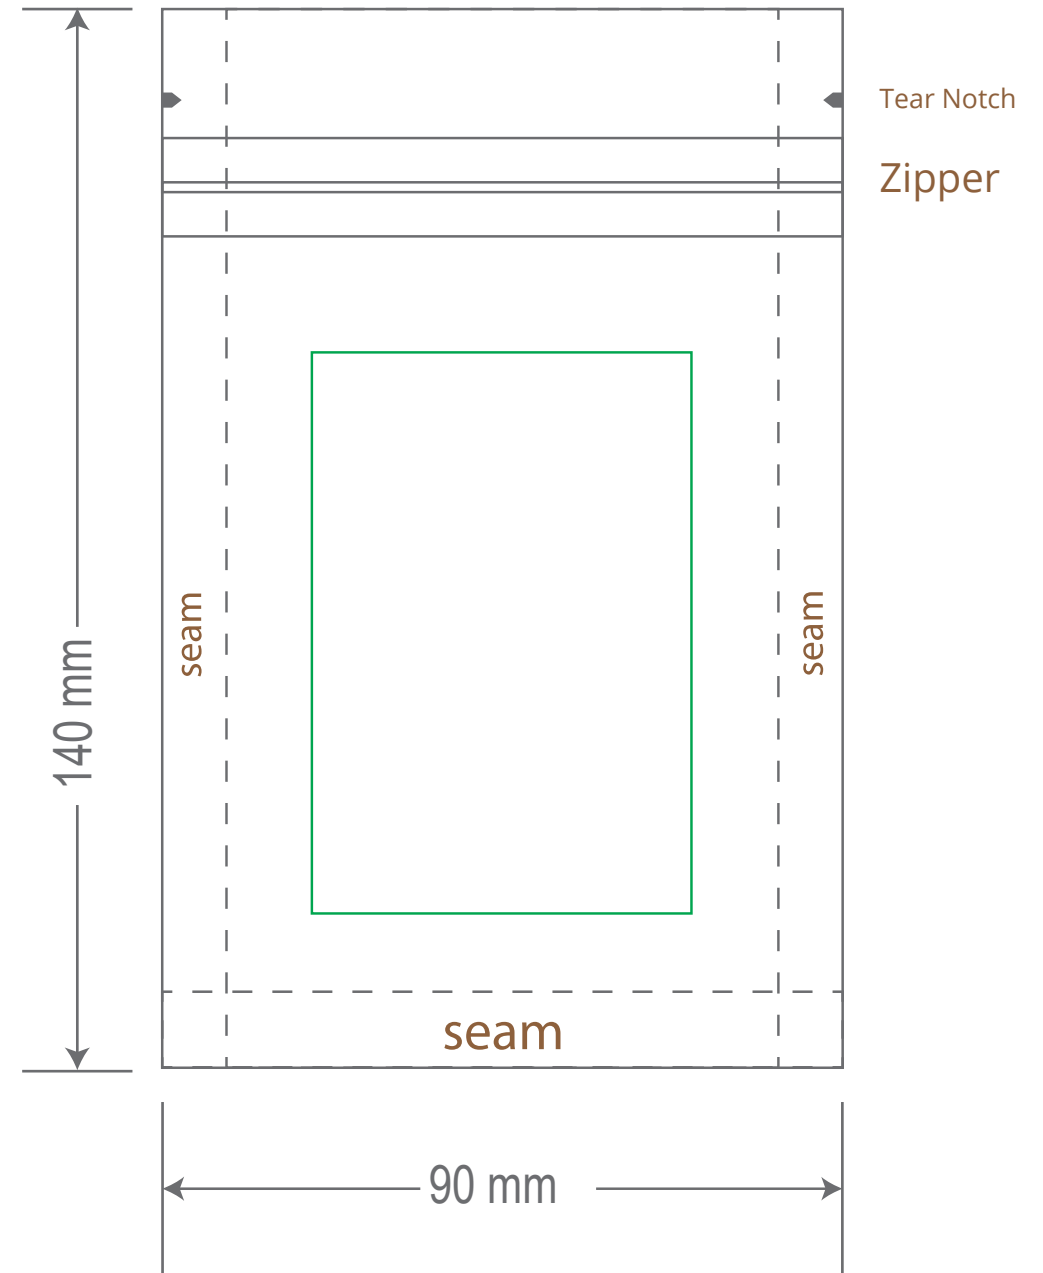

# Front

# Back

Green area is the bag area is the printing area, artwork with at most 2 colors for silkscreen printing.

Note: In Silkscreen printing Text font size must be bigger than 11pt can be clearly printed.