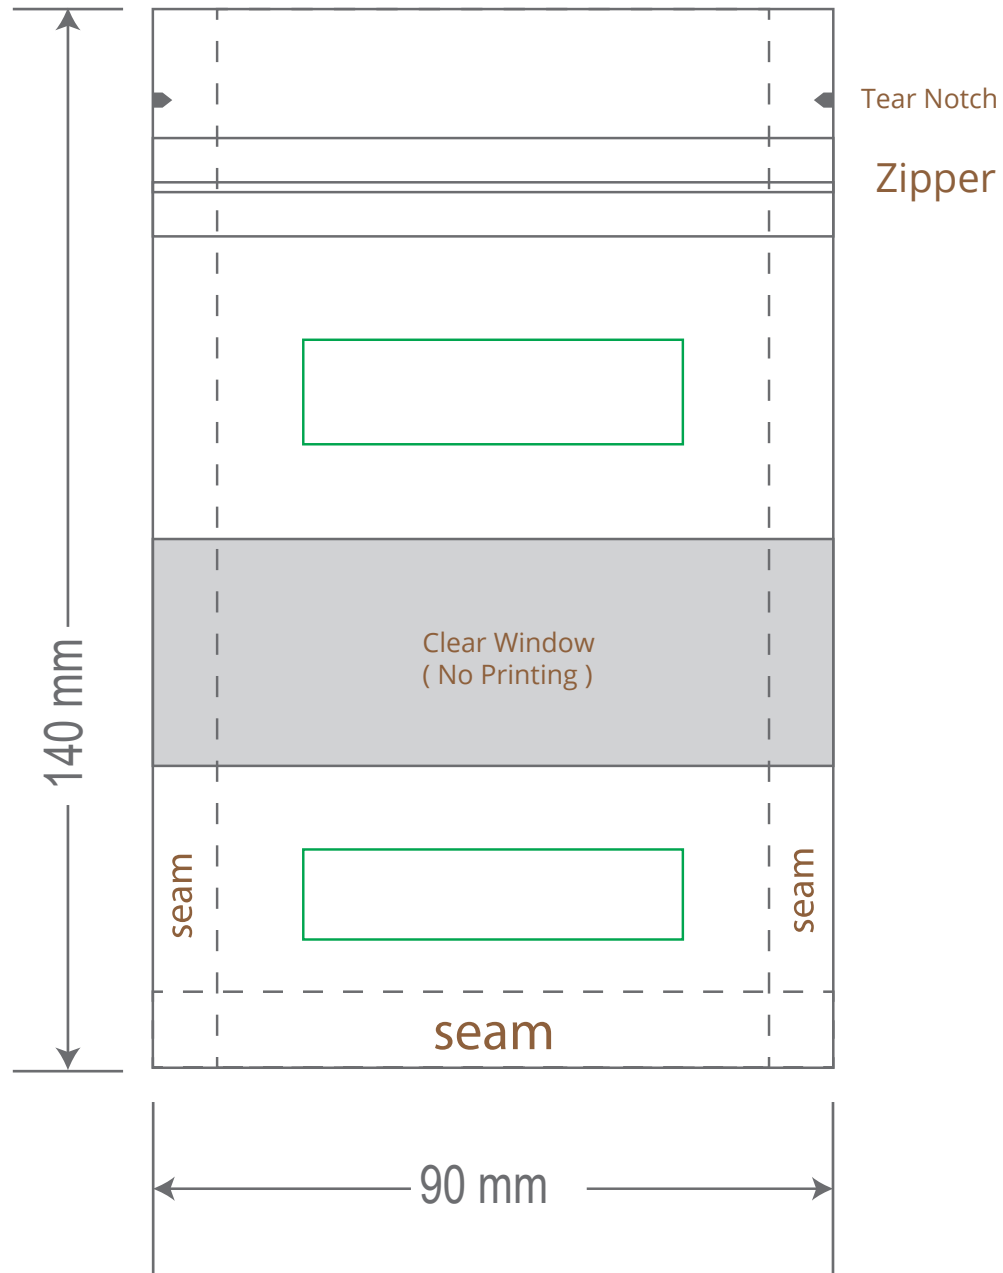

# Front

# Back

Green area is the bag area is the printing area, artwork with at most 2 colors for silkscreen printing.

Note: In Silkscreen printing Text font size must be bigger than 11pt can be clearly printed.