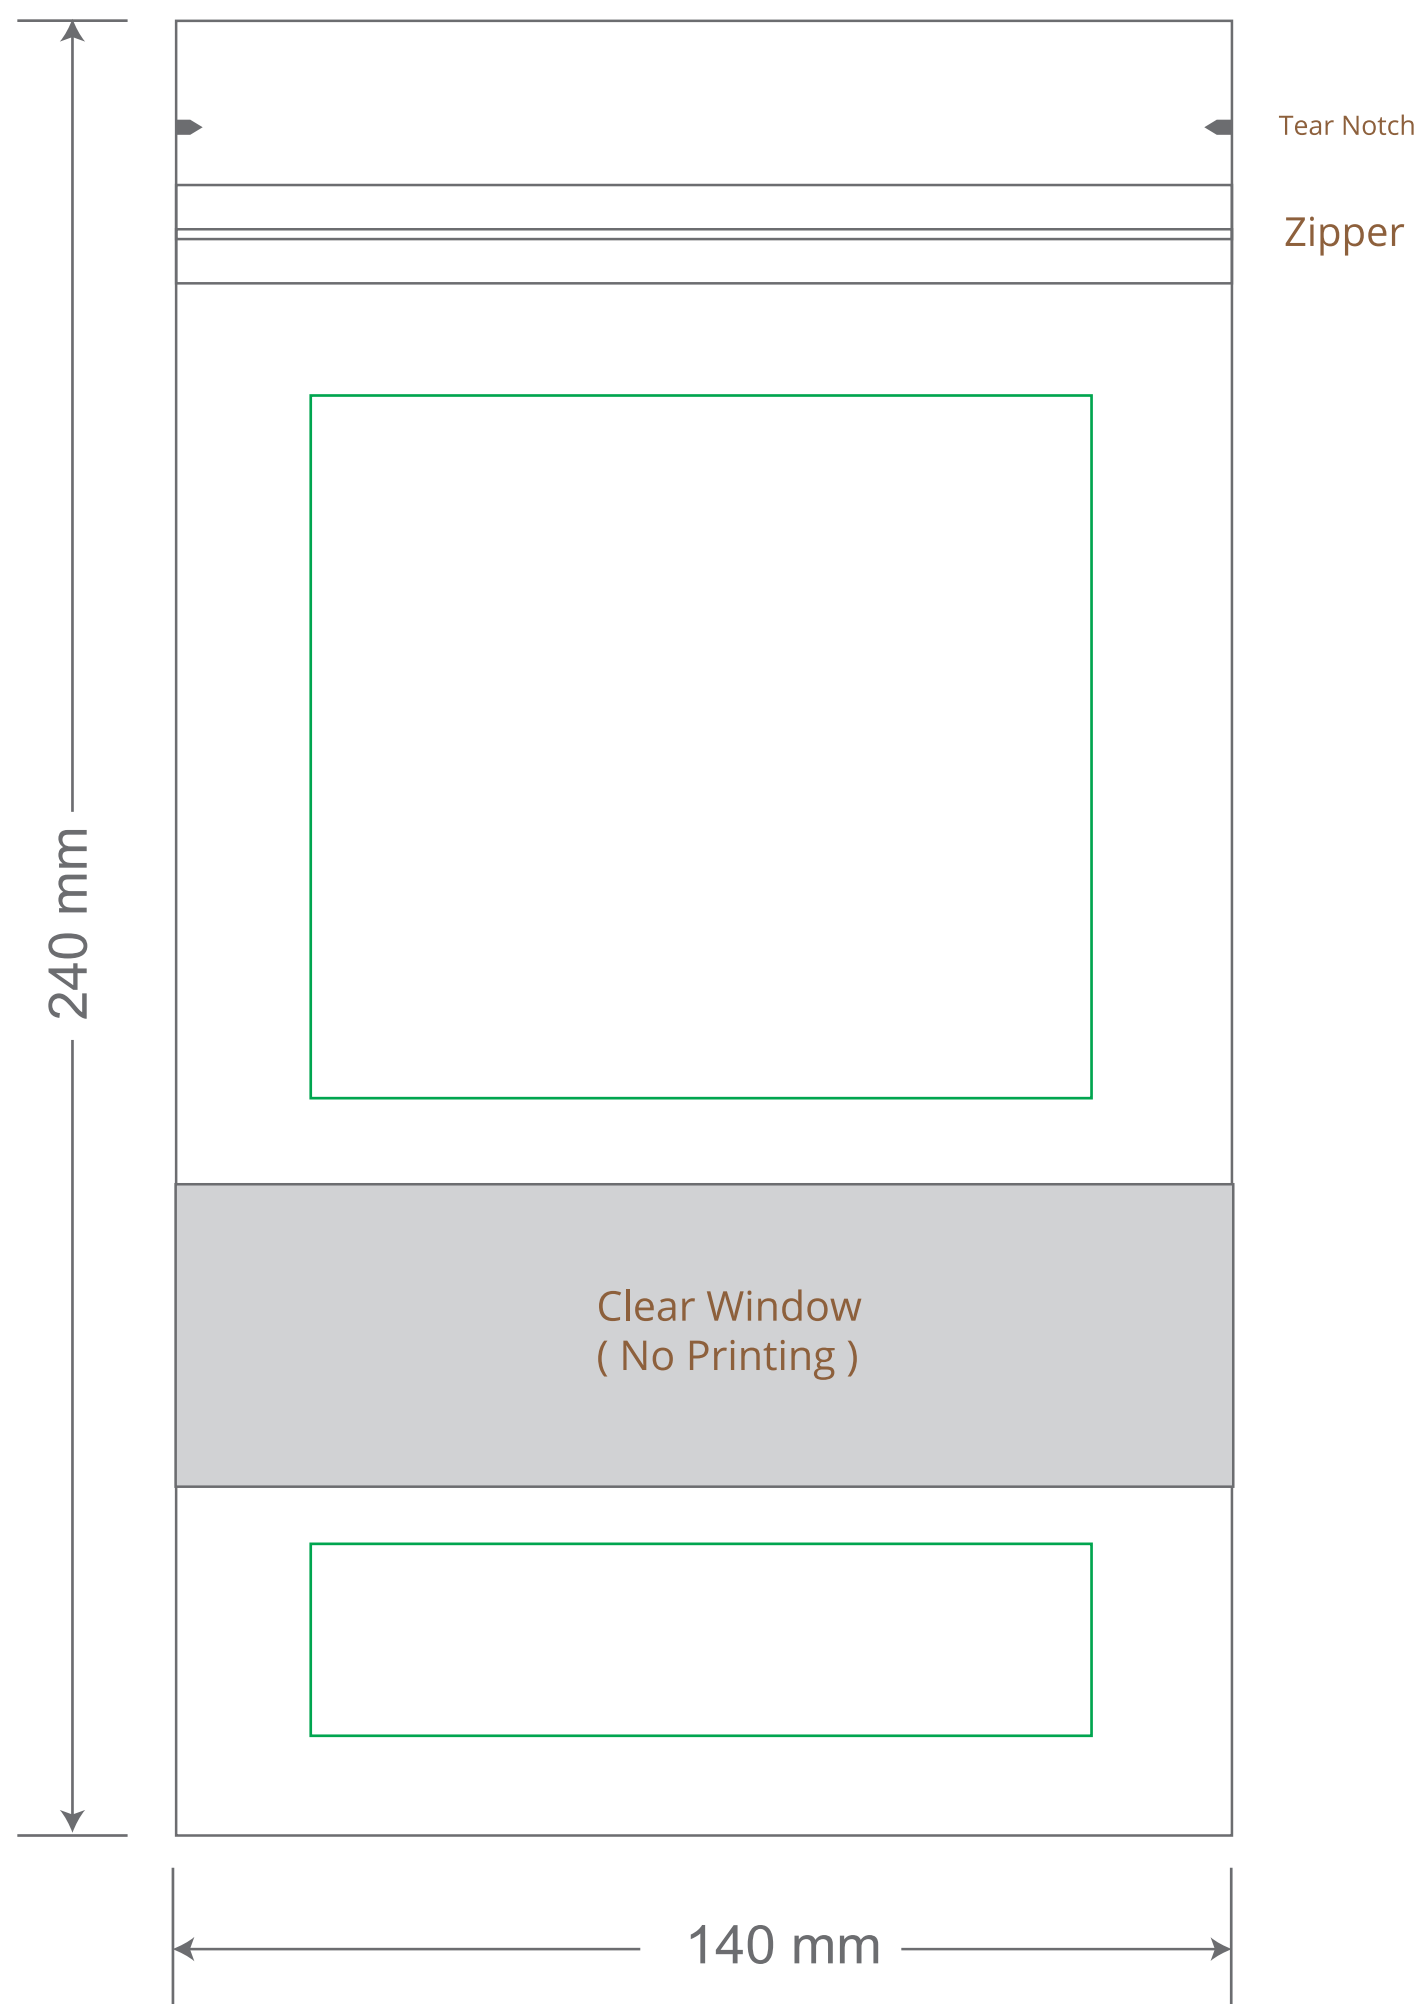

Front

Back

Green area is the bag area is the printing area, artwork with at most 2 colors for silkscreen printing.

Note: In Silkscreen printing Text font size must be bigger than 11pt can be clearly printed.