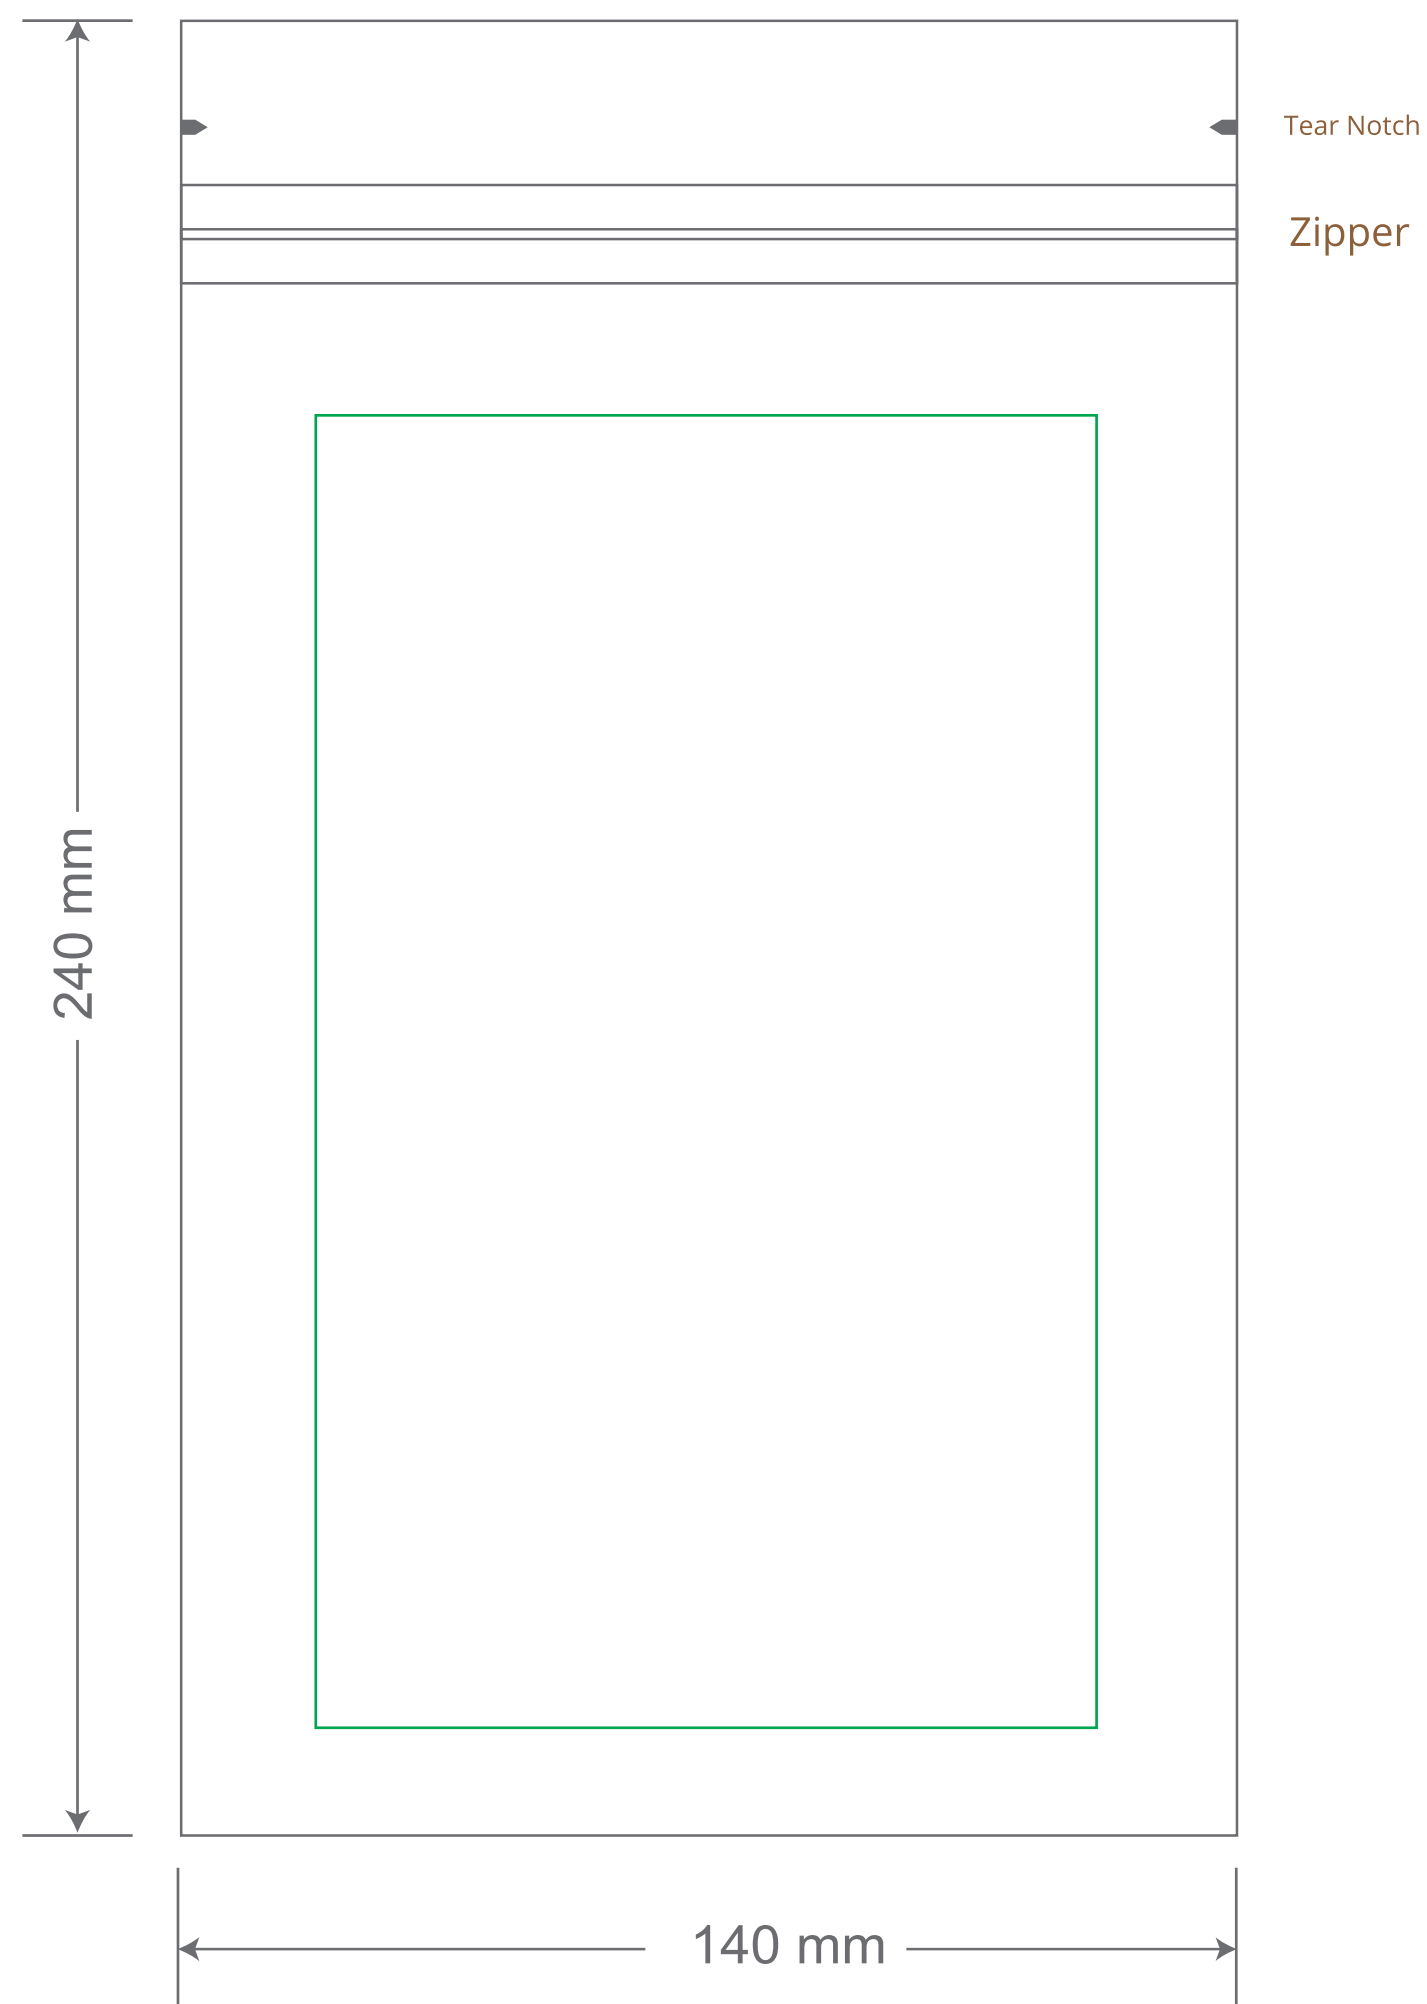

Front

Back

Green area is the bag area is the printing area, artwork with at most 2 colors for silkscreen printing.

Note: In Silkscreen printing Text font size must be bigger than 11pt can be clearly printed.