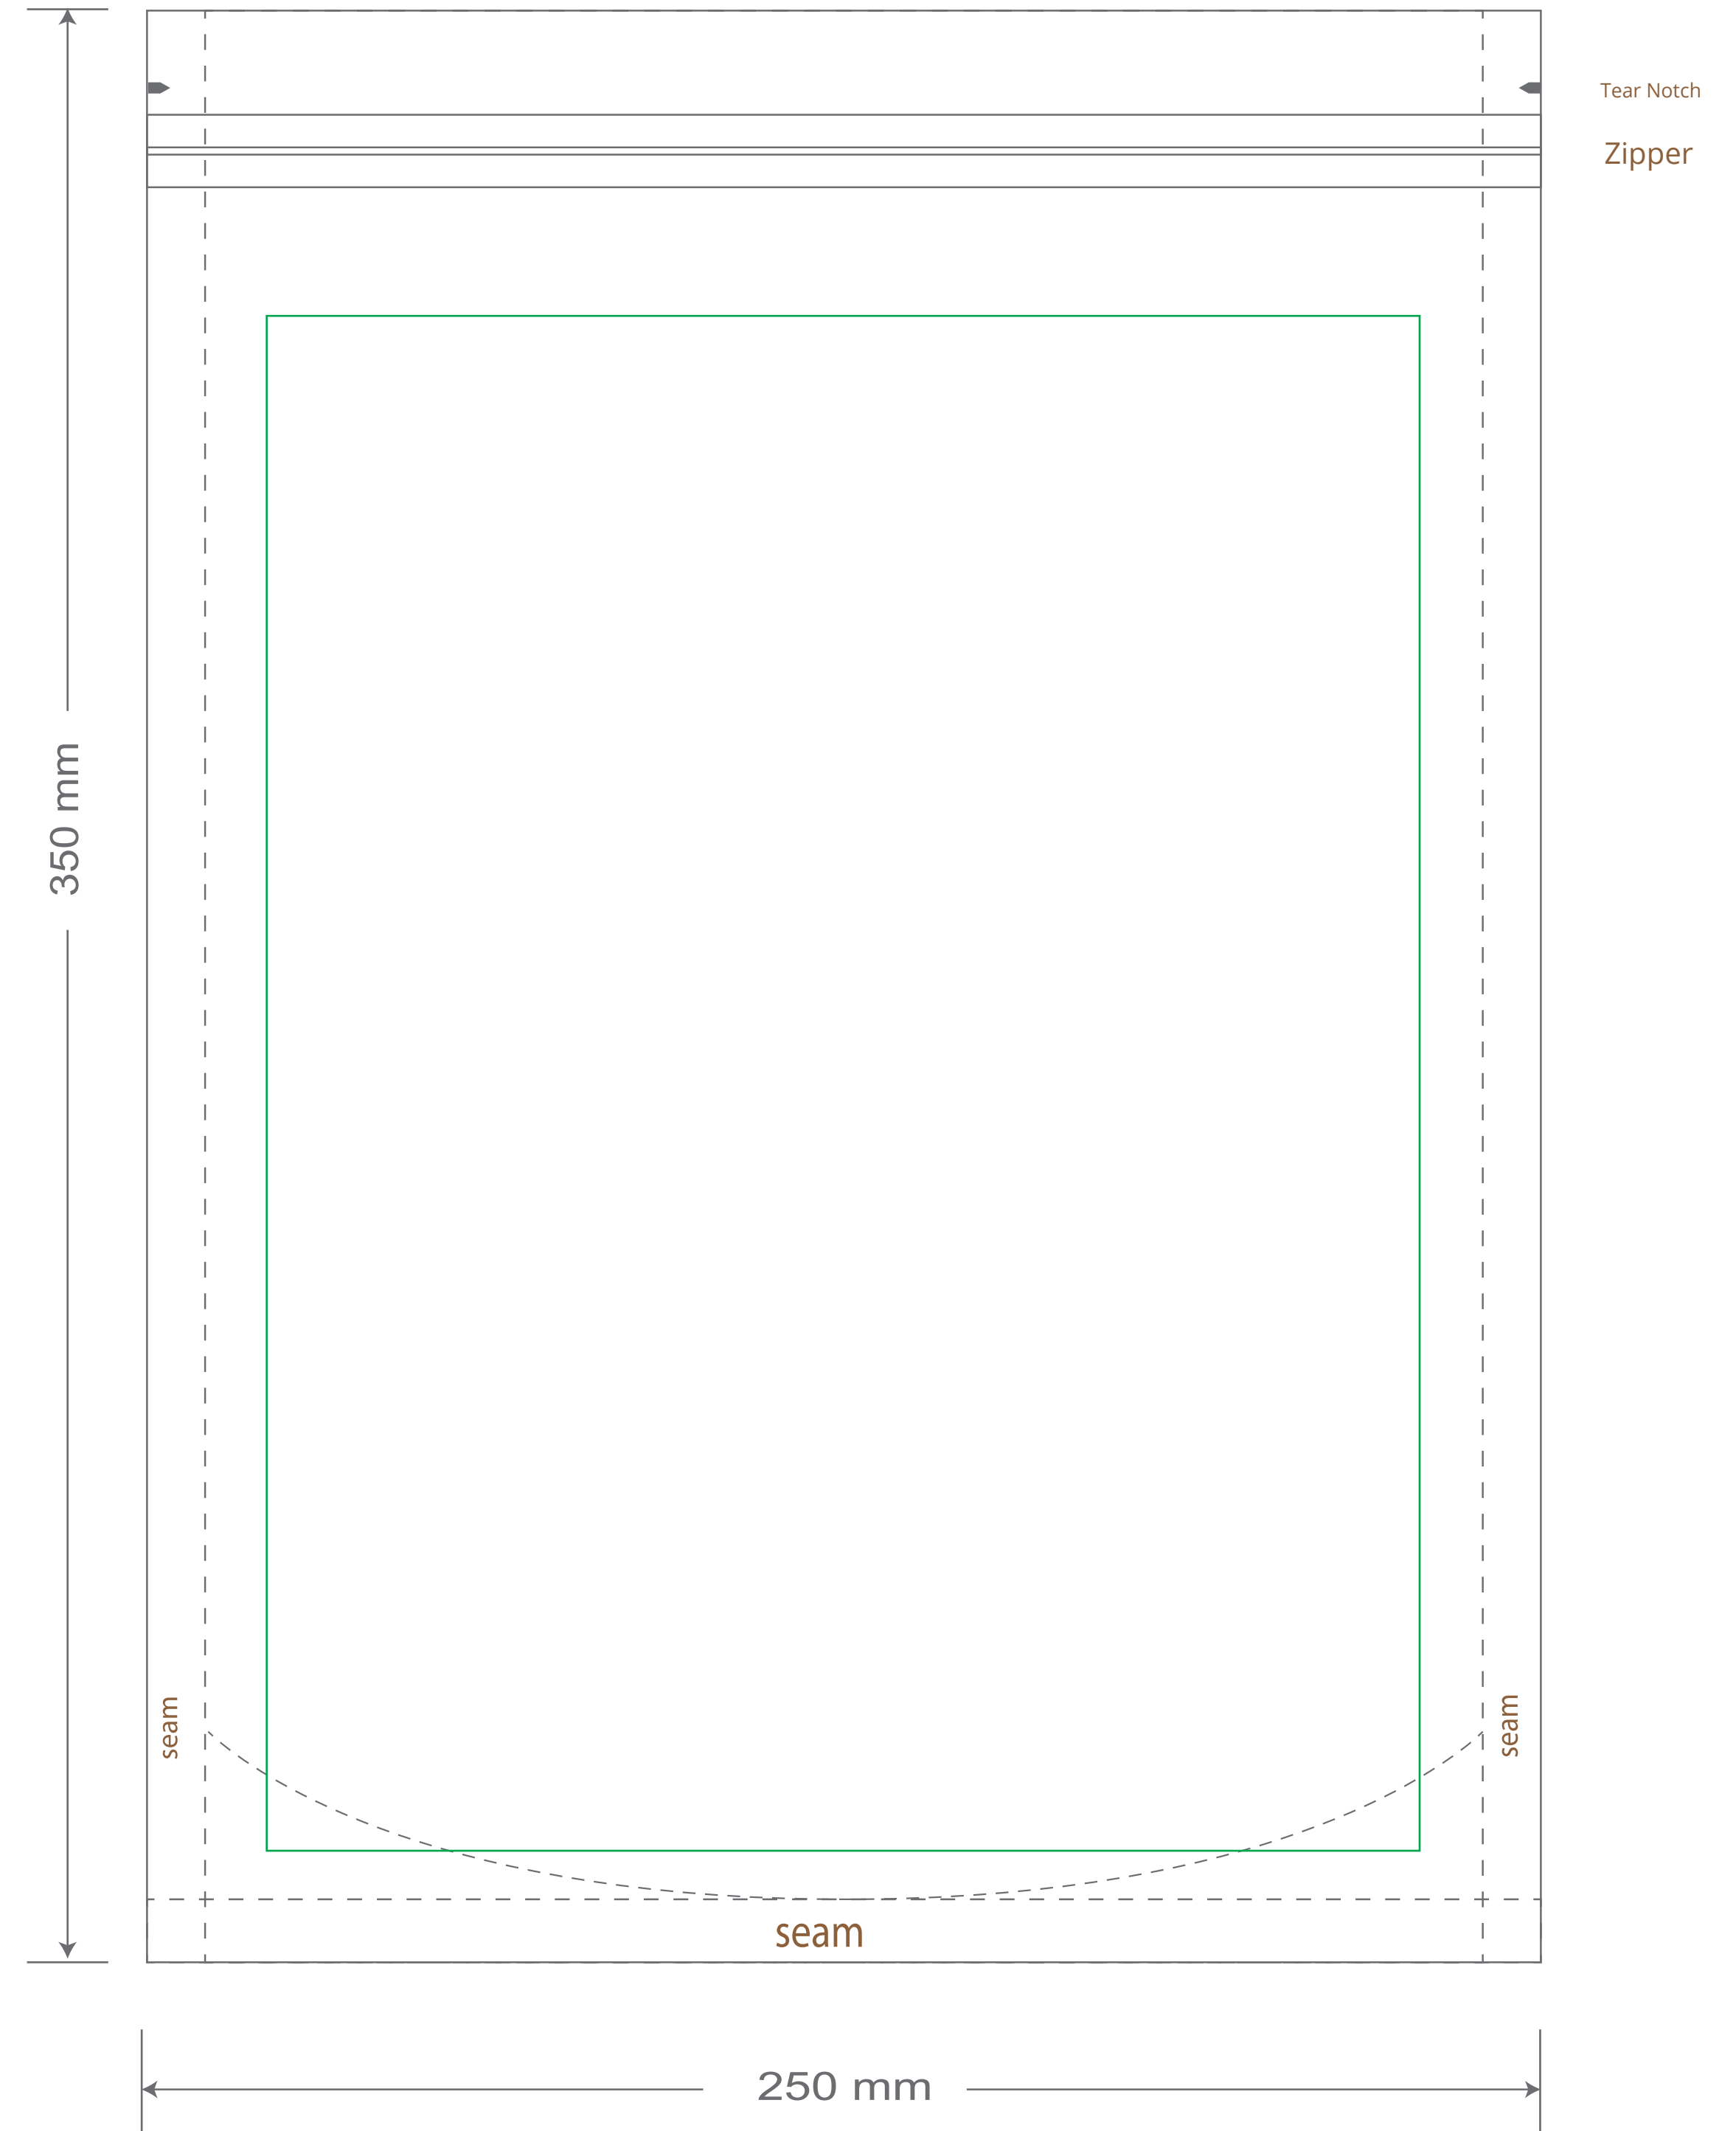

# Front

Tear Notch  
Zipper

# Back

Tear Notch  
Zipper

Green area is the bag area is the printing area, artwork with at most 2 colors for silkscreen printing.  
Note: In Silkscreen printing Text font size must be bigger than 11pt can be clearly printed.