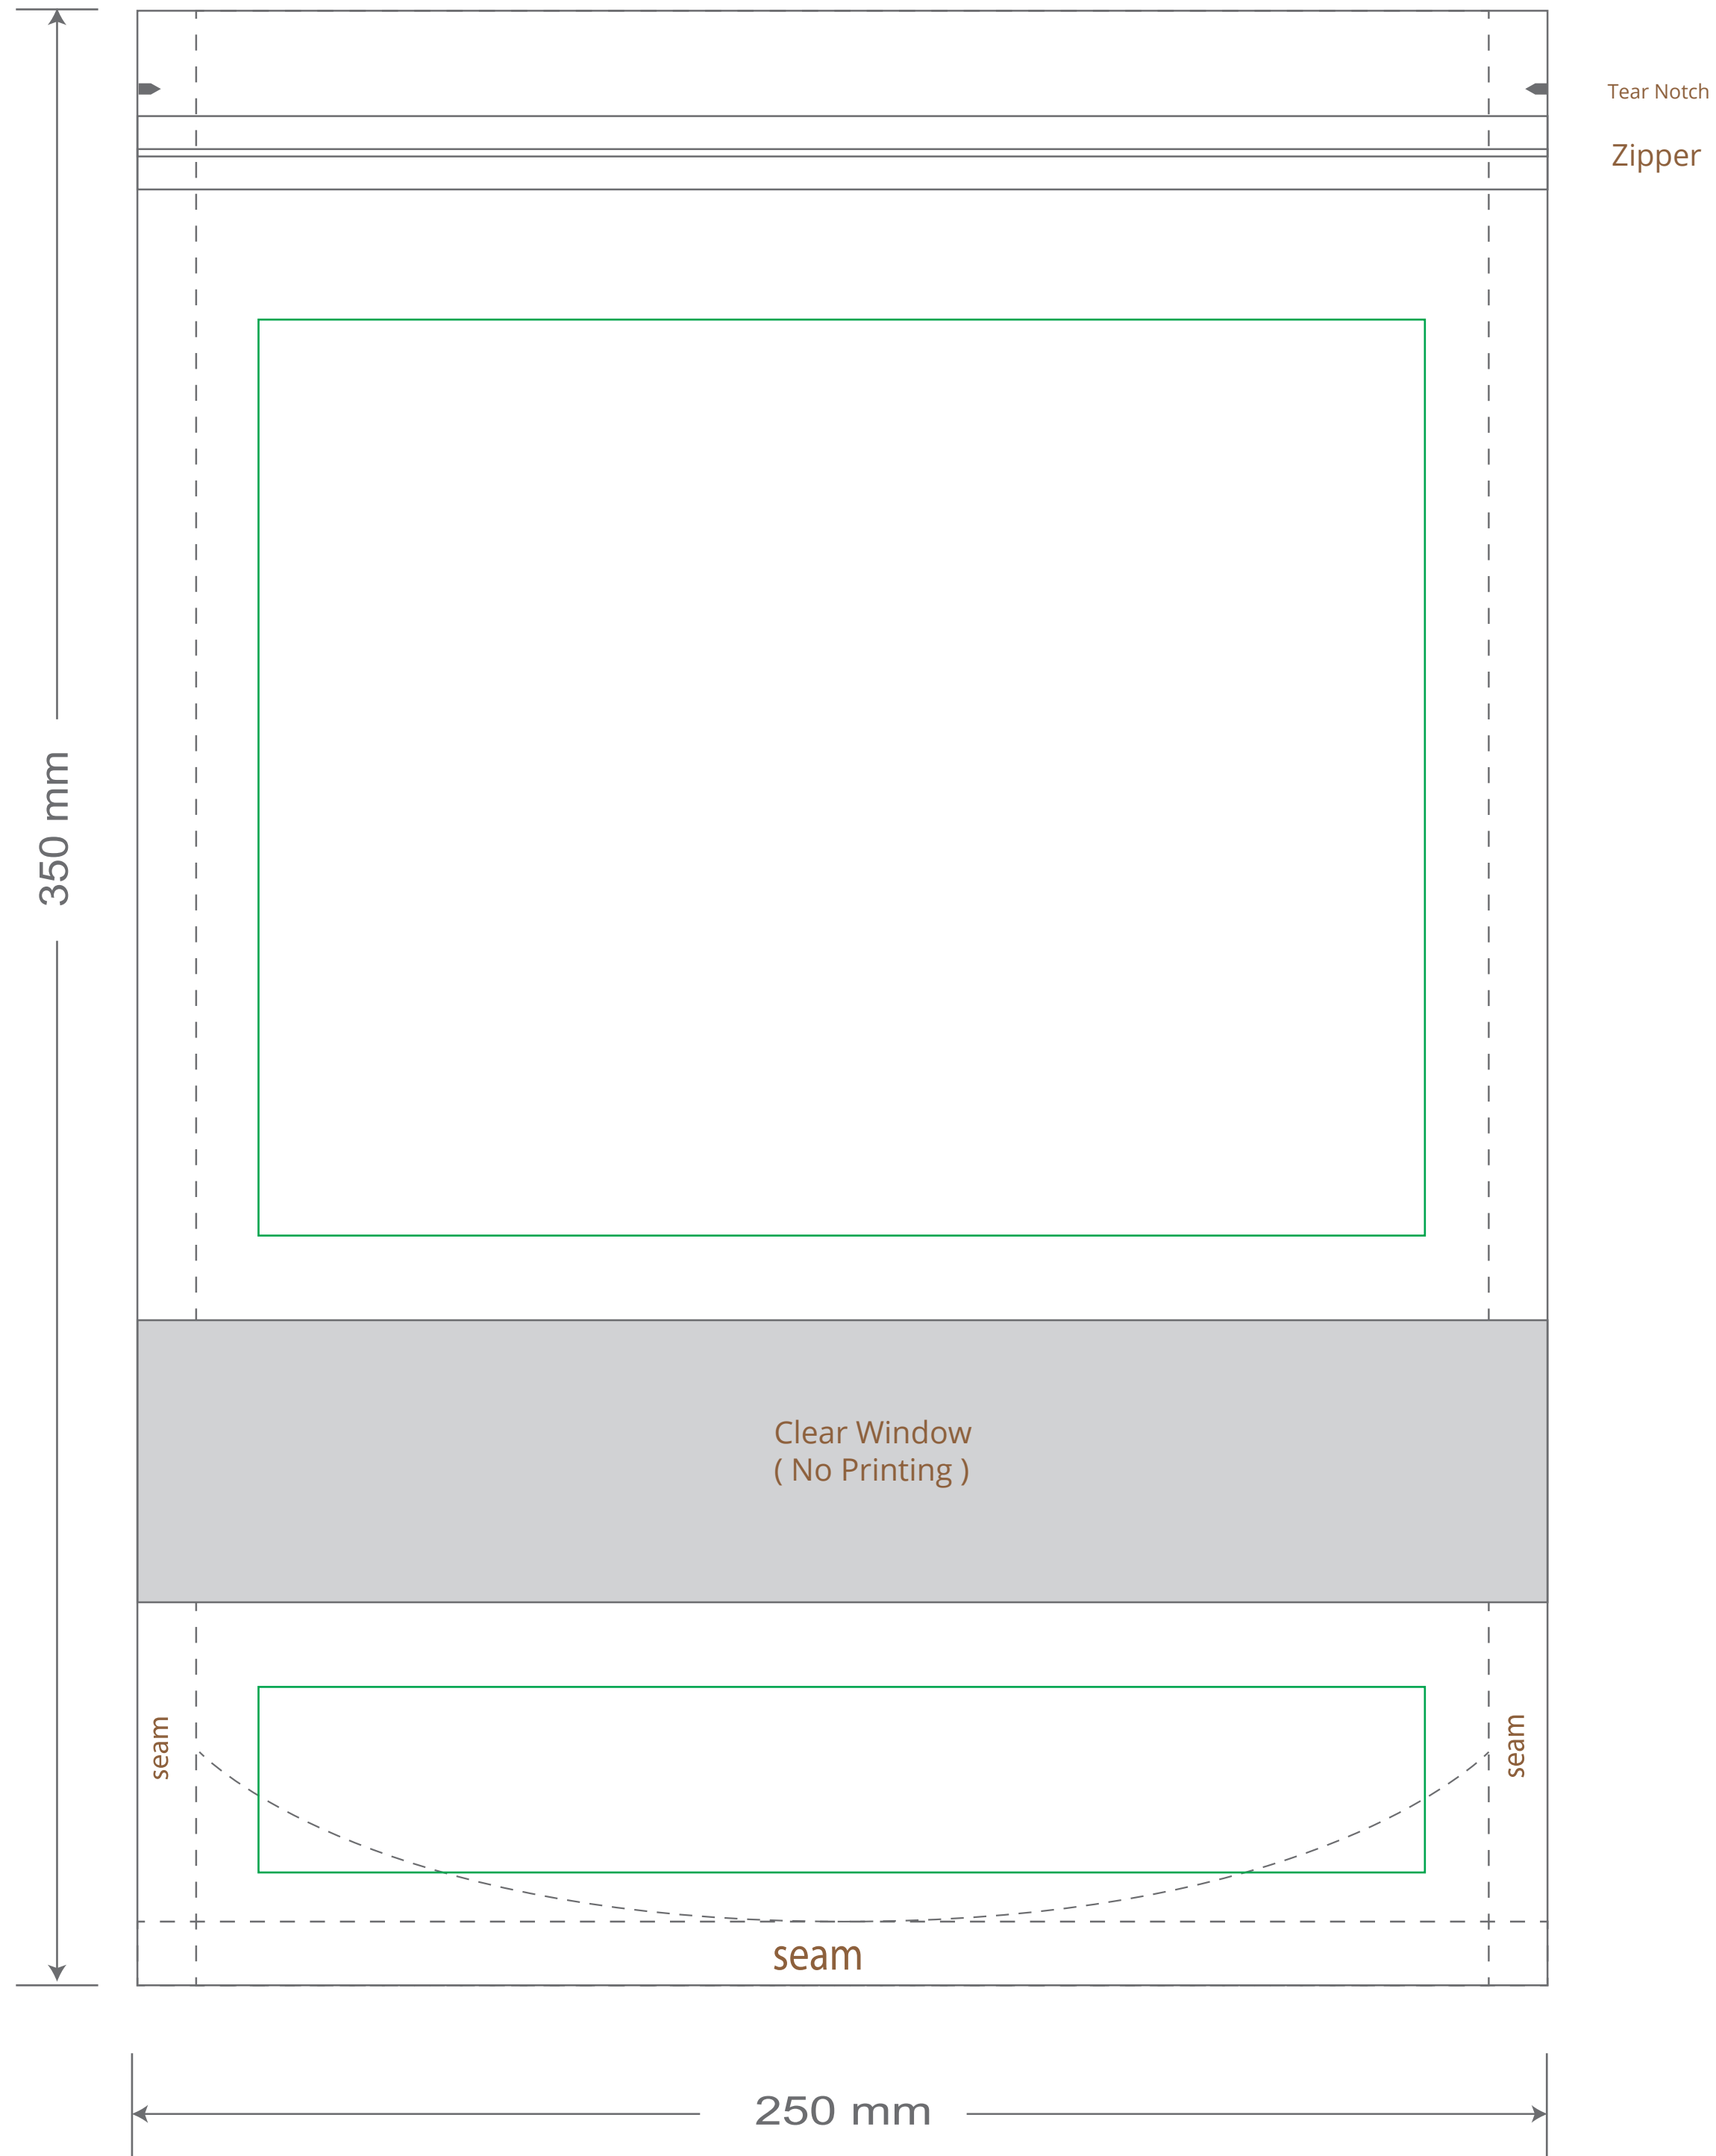

# Front

Tear Notch  
Zipper

# Back

Tear Notch  
Zipper

Green area is the bag area is the printing area, artwork with at most 2 colors for silkscreen printing.  
Note: In Silkscreen printing Text font size must be bigger than 11pt can be clearly printed.