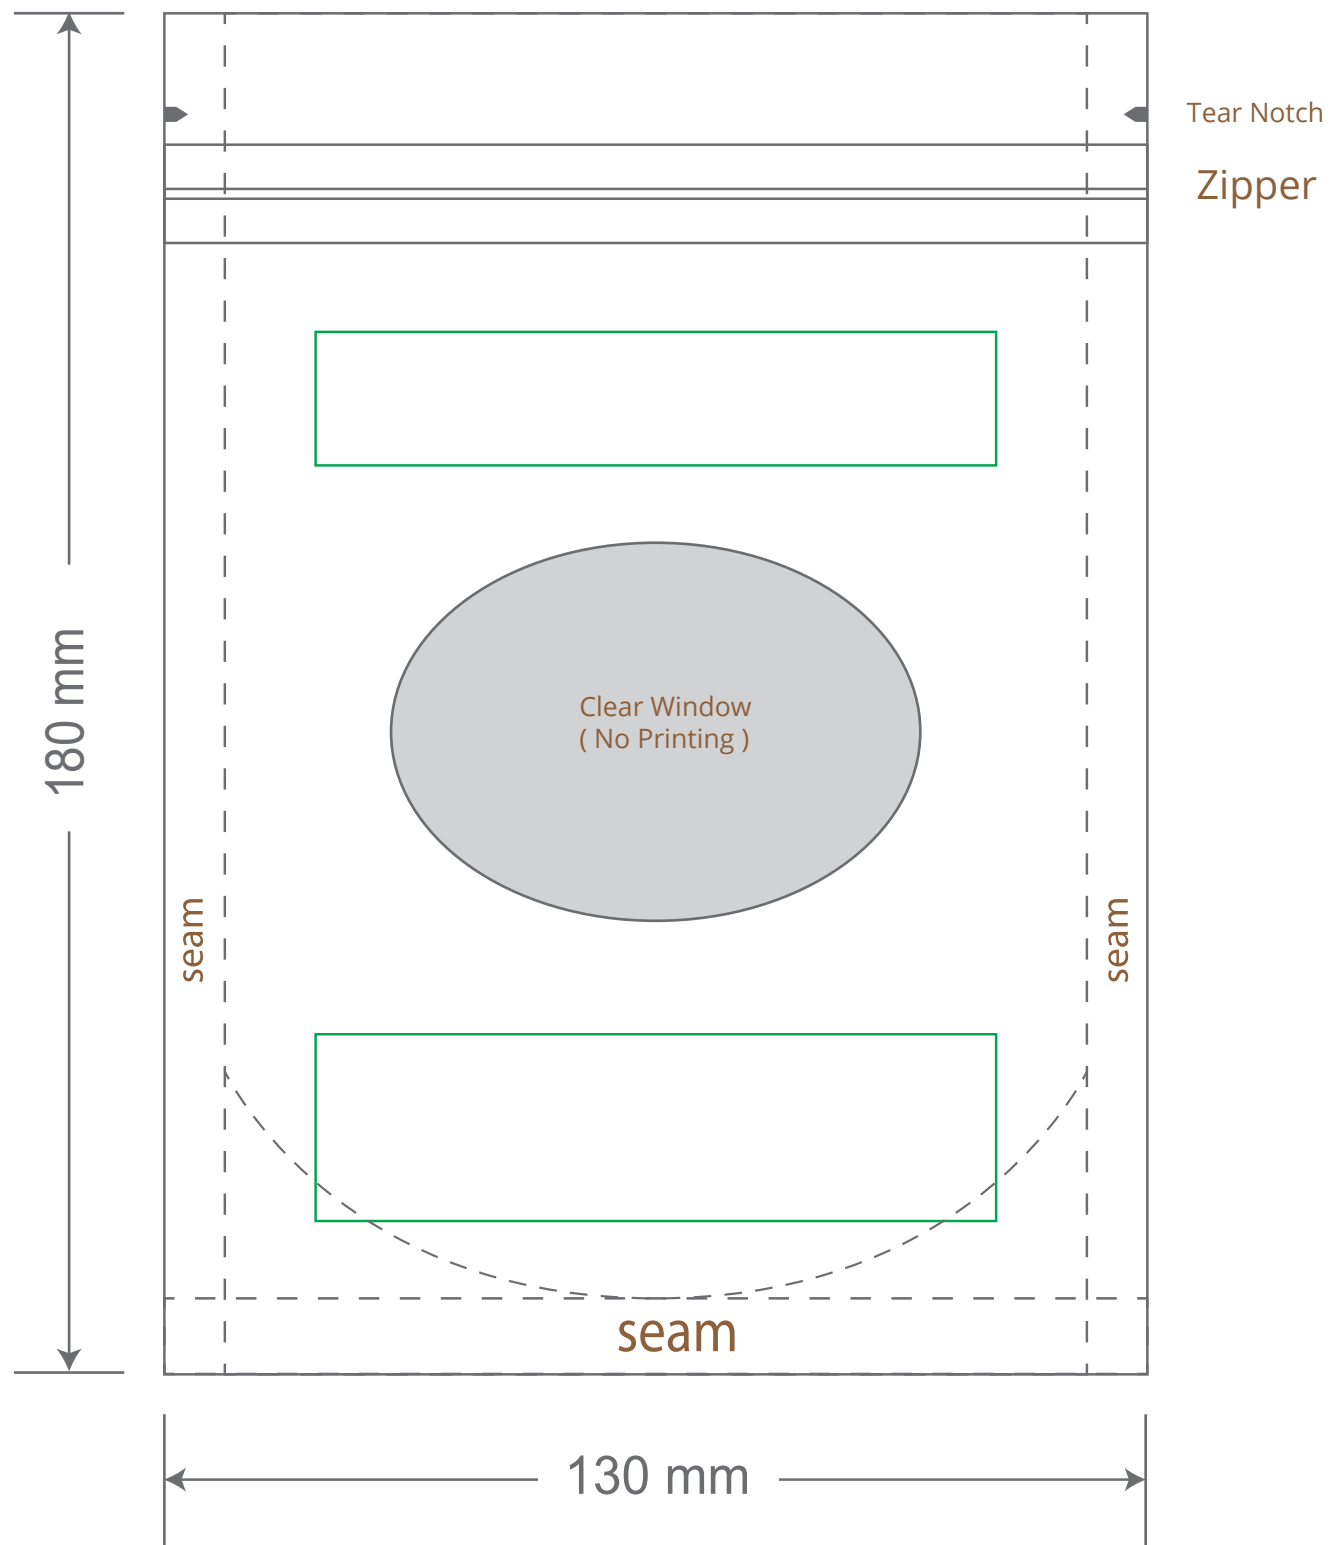

# Front

# Back

Green area is the bag area is the printing area, artwork with at most 2 colors for silkscreen printing.

Note: In Silkscreen printing Text font size must be bigger than 11pt can be clearly printed.