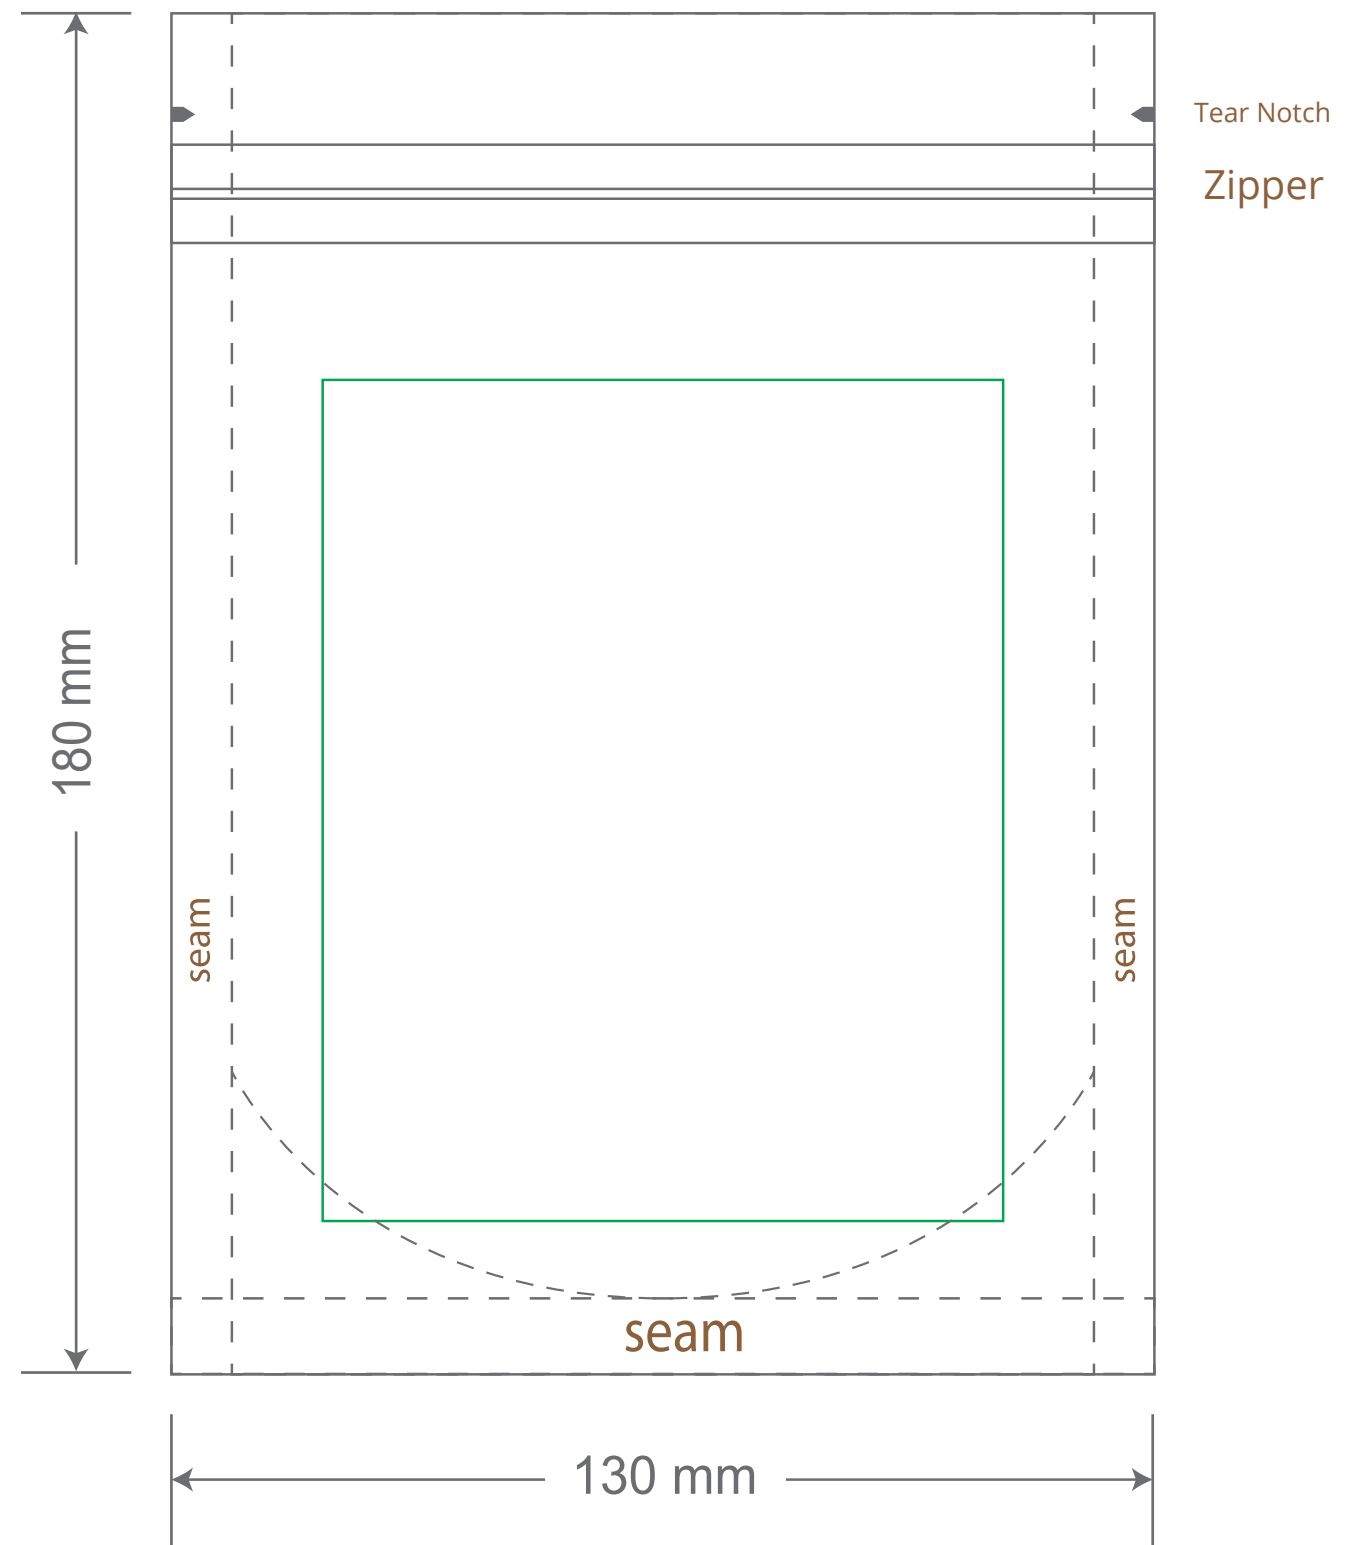

# Front

# Back

Green area is the bag area is the printing area, artwork with at most 2 colors for silkscreen printing.

Note: In Silkscreen printing Text font size must be bigger than 11pt can be clearly printed.