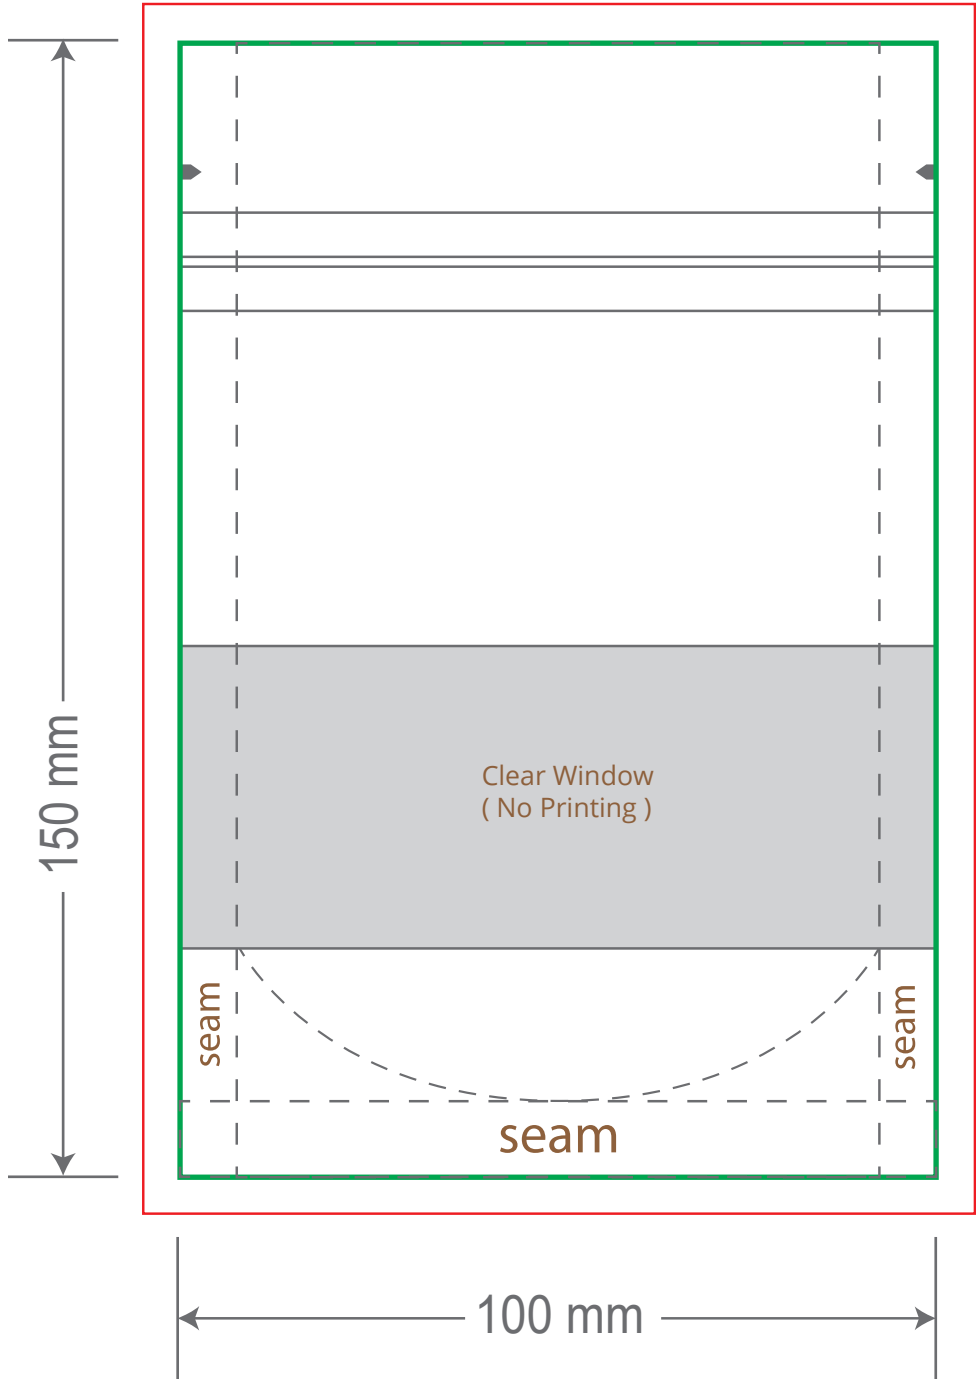

Front

Back

Green area is the bag area can with printing, except the window area.

Red area is the bleed area, please extend your artwork outside the green area within the red area.