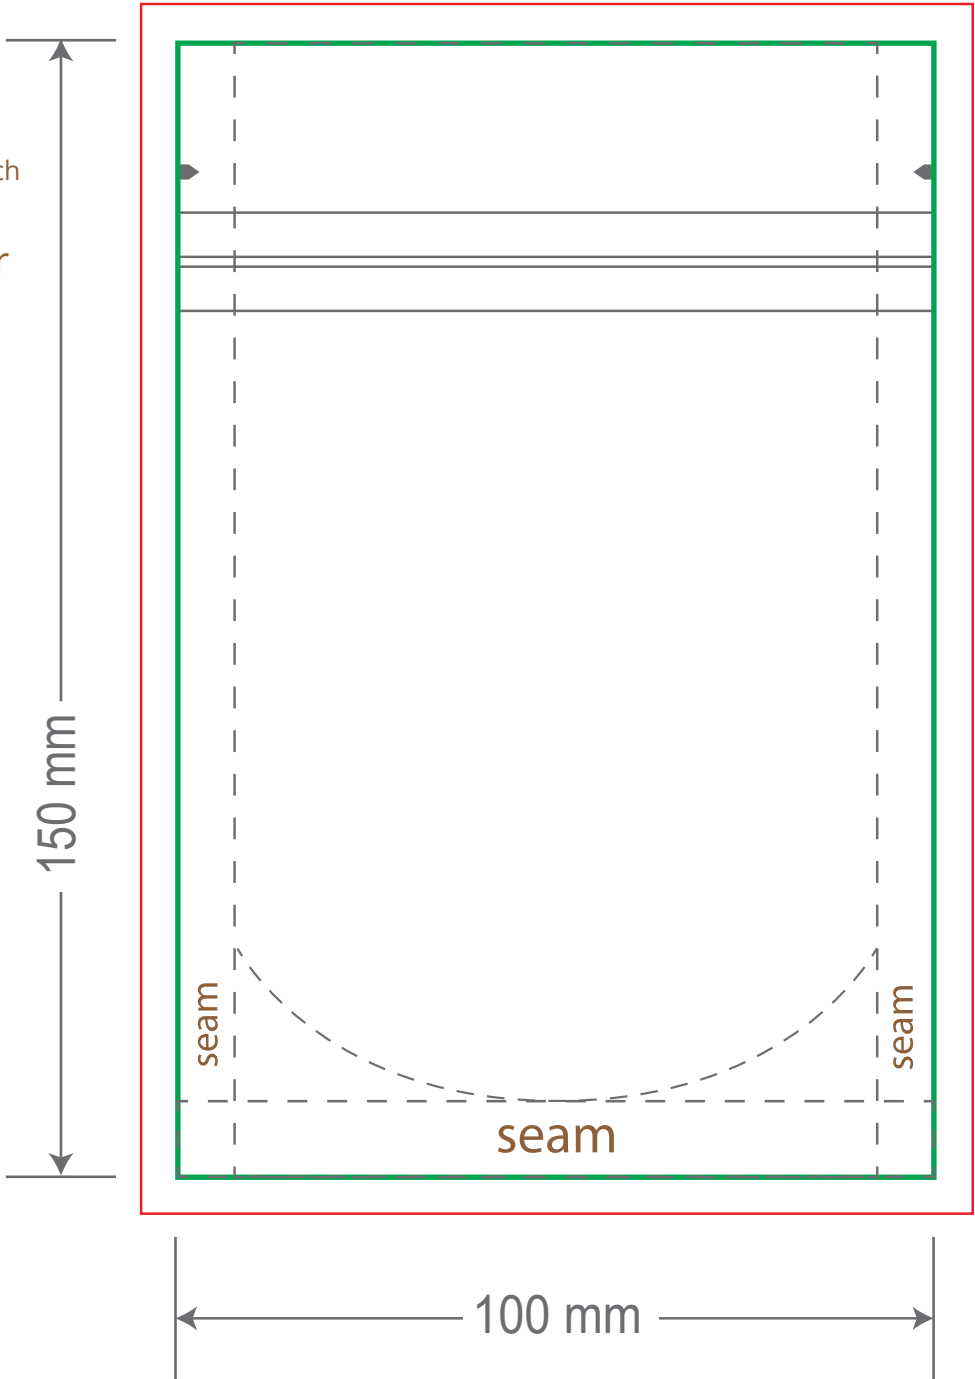

Front

Back

Green area is the bag area can with printing, except the window area.

Red area is the bleed area, please extend your artwork outside the green area within the red area.