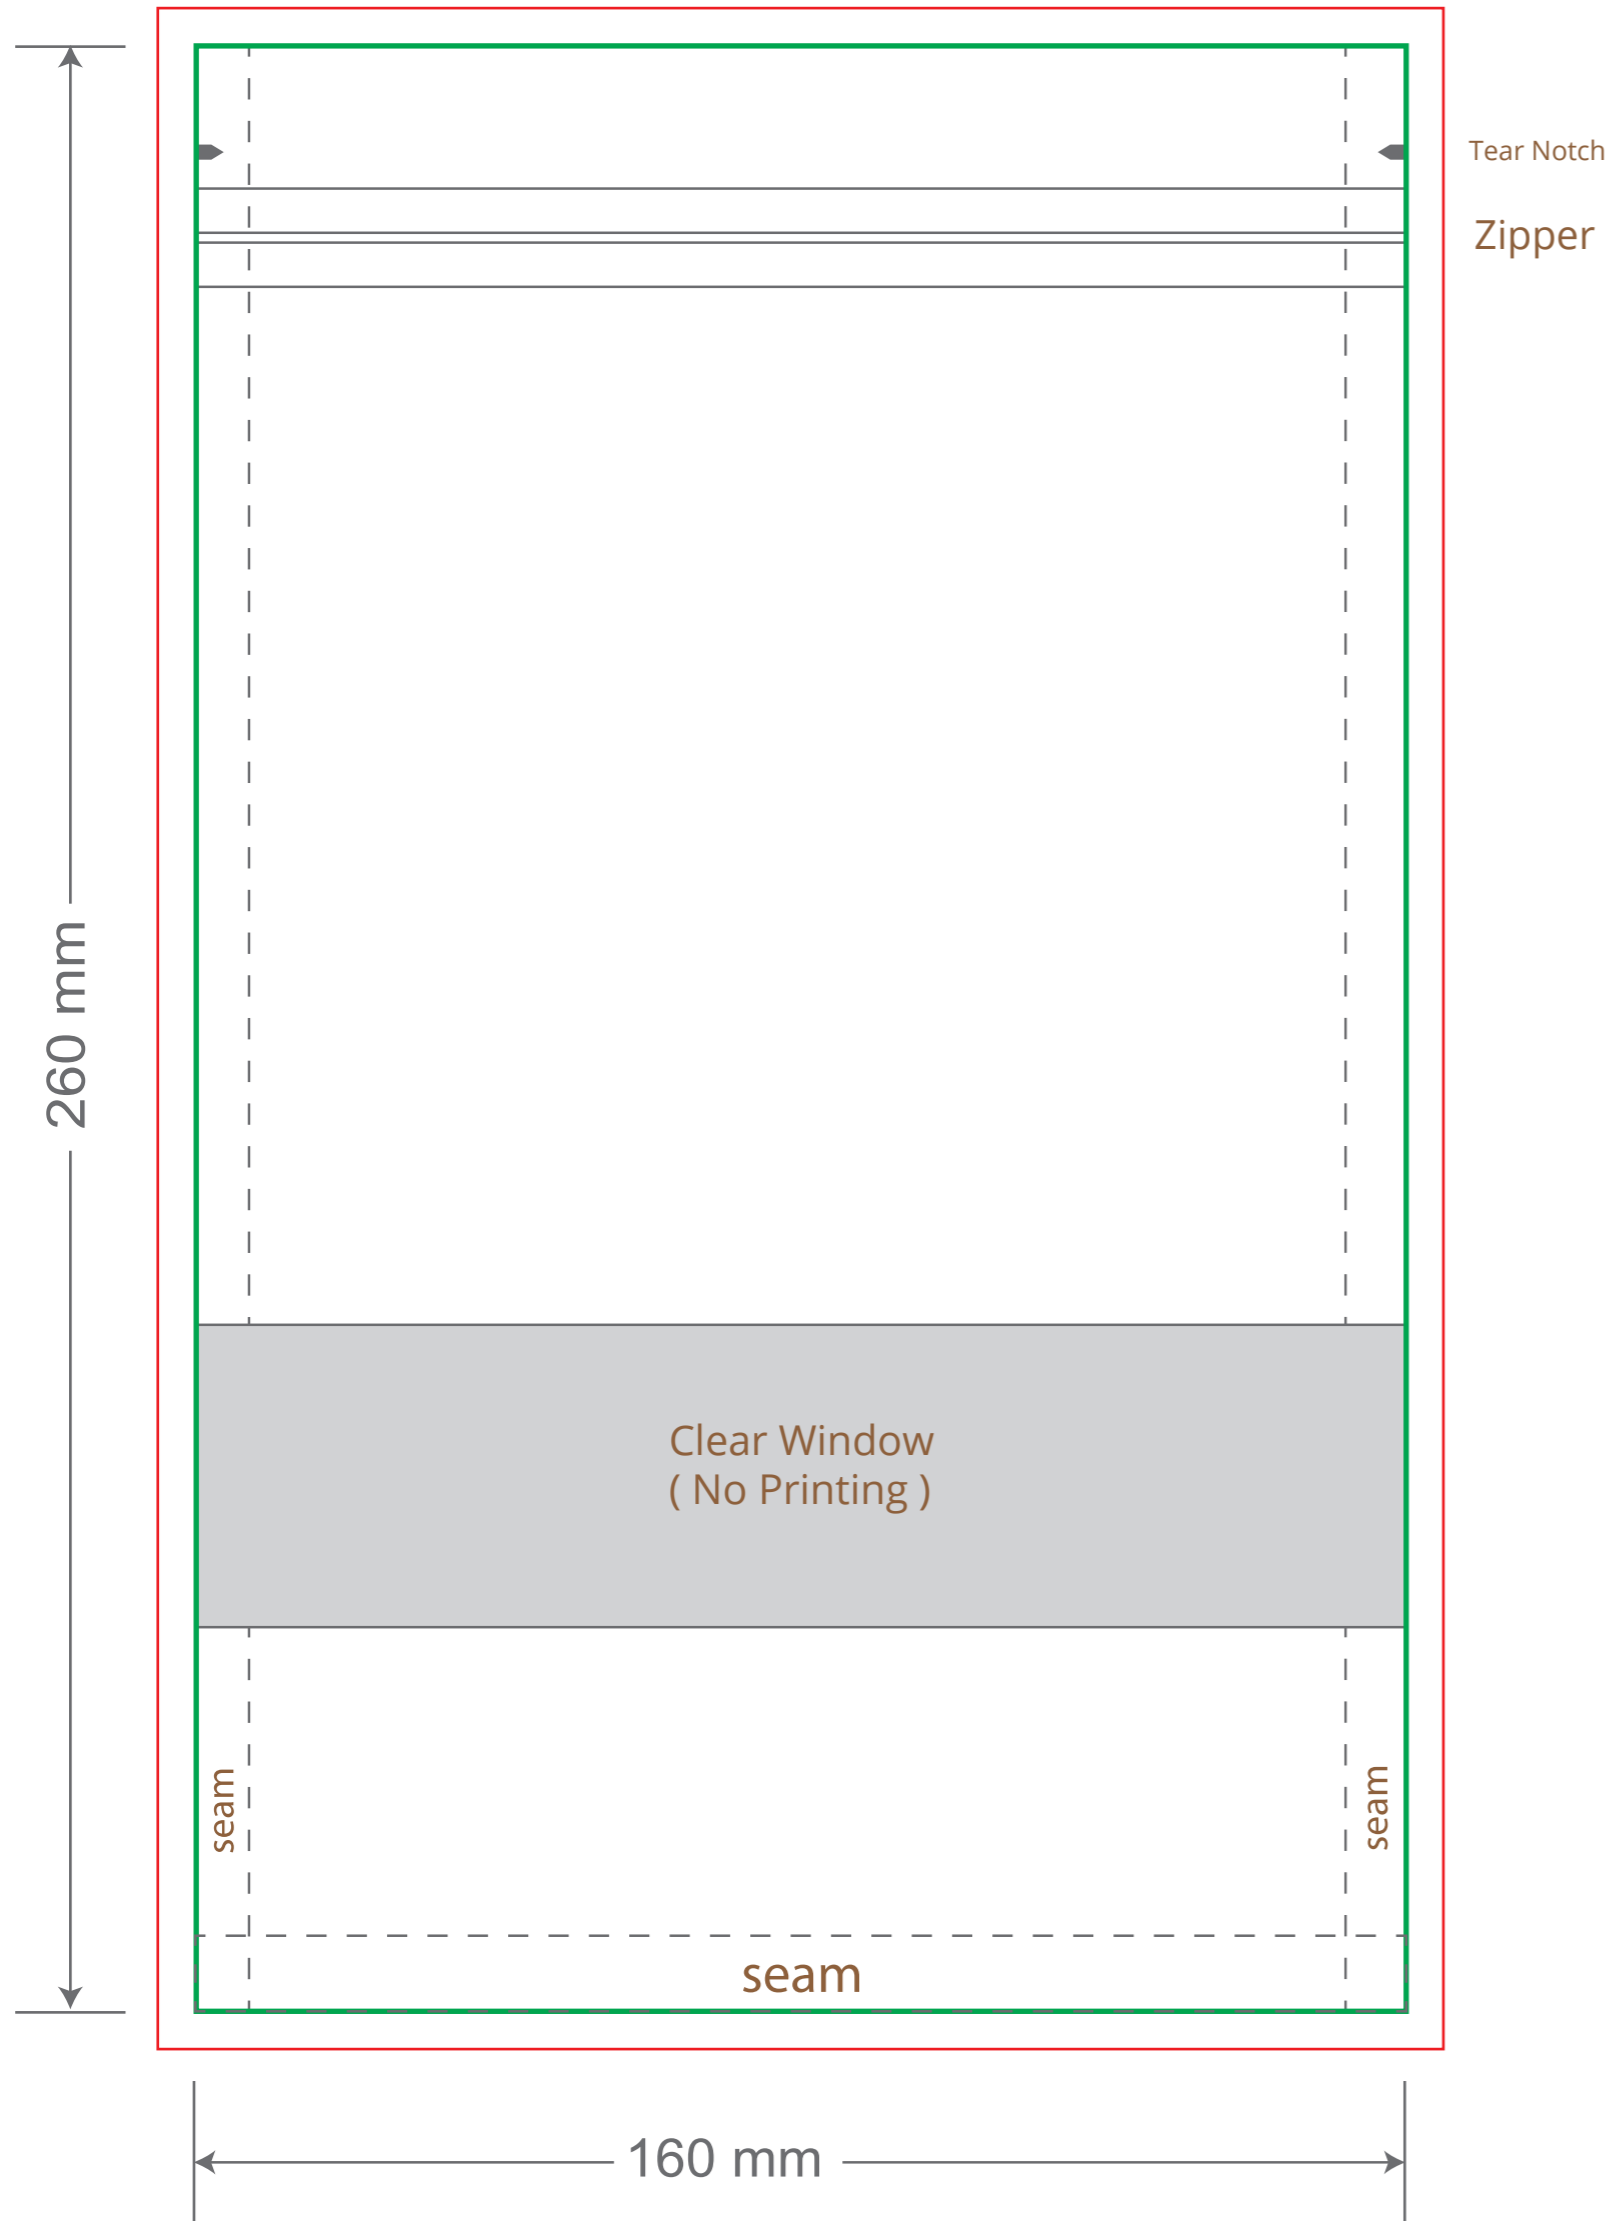

Front

Back

Green area is the bag area can with printing, except the window area.

Red area is the bleed area, please extend your artwork outside the green area within the red area.