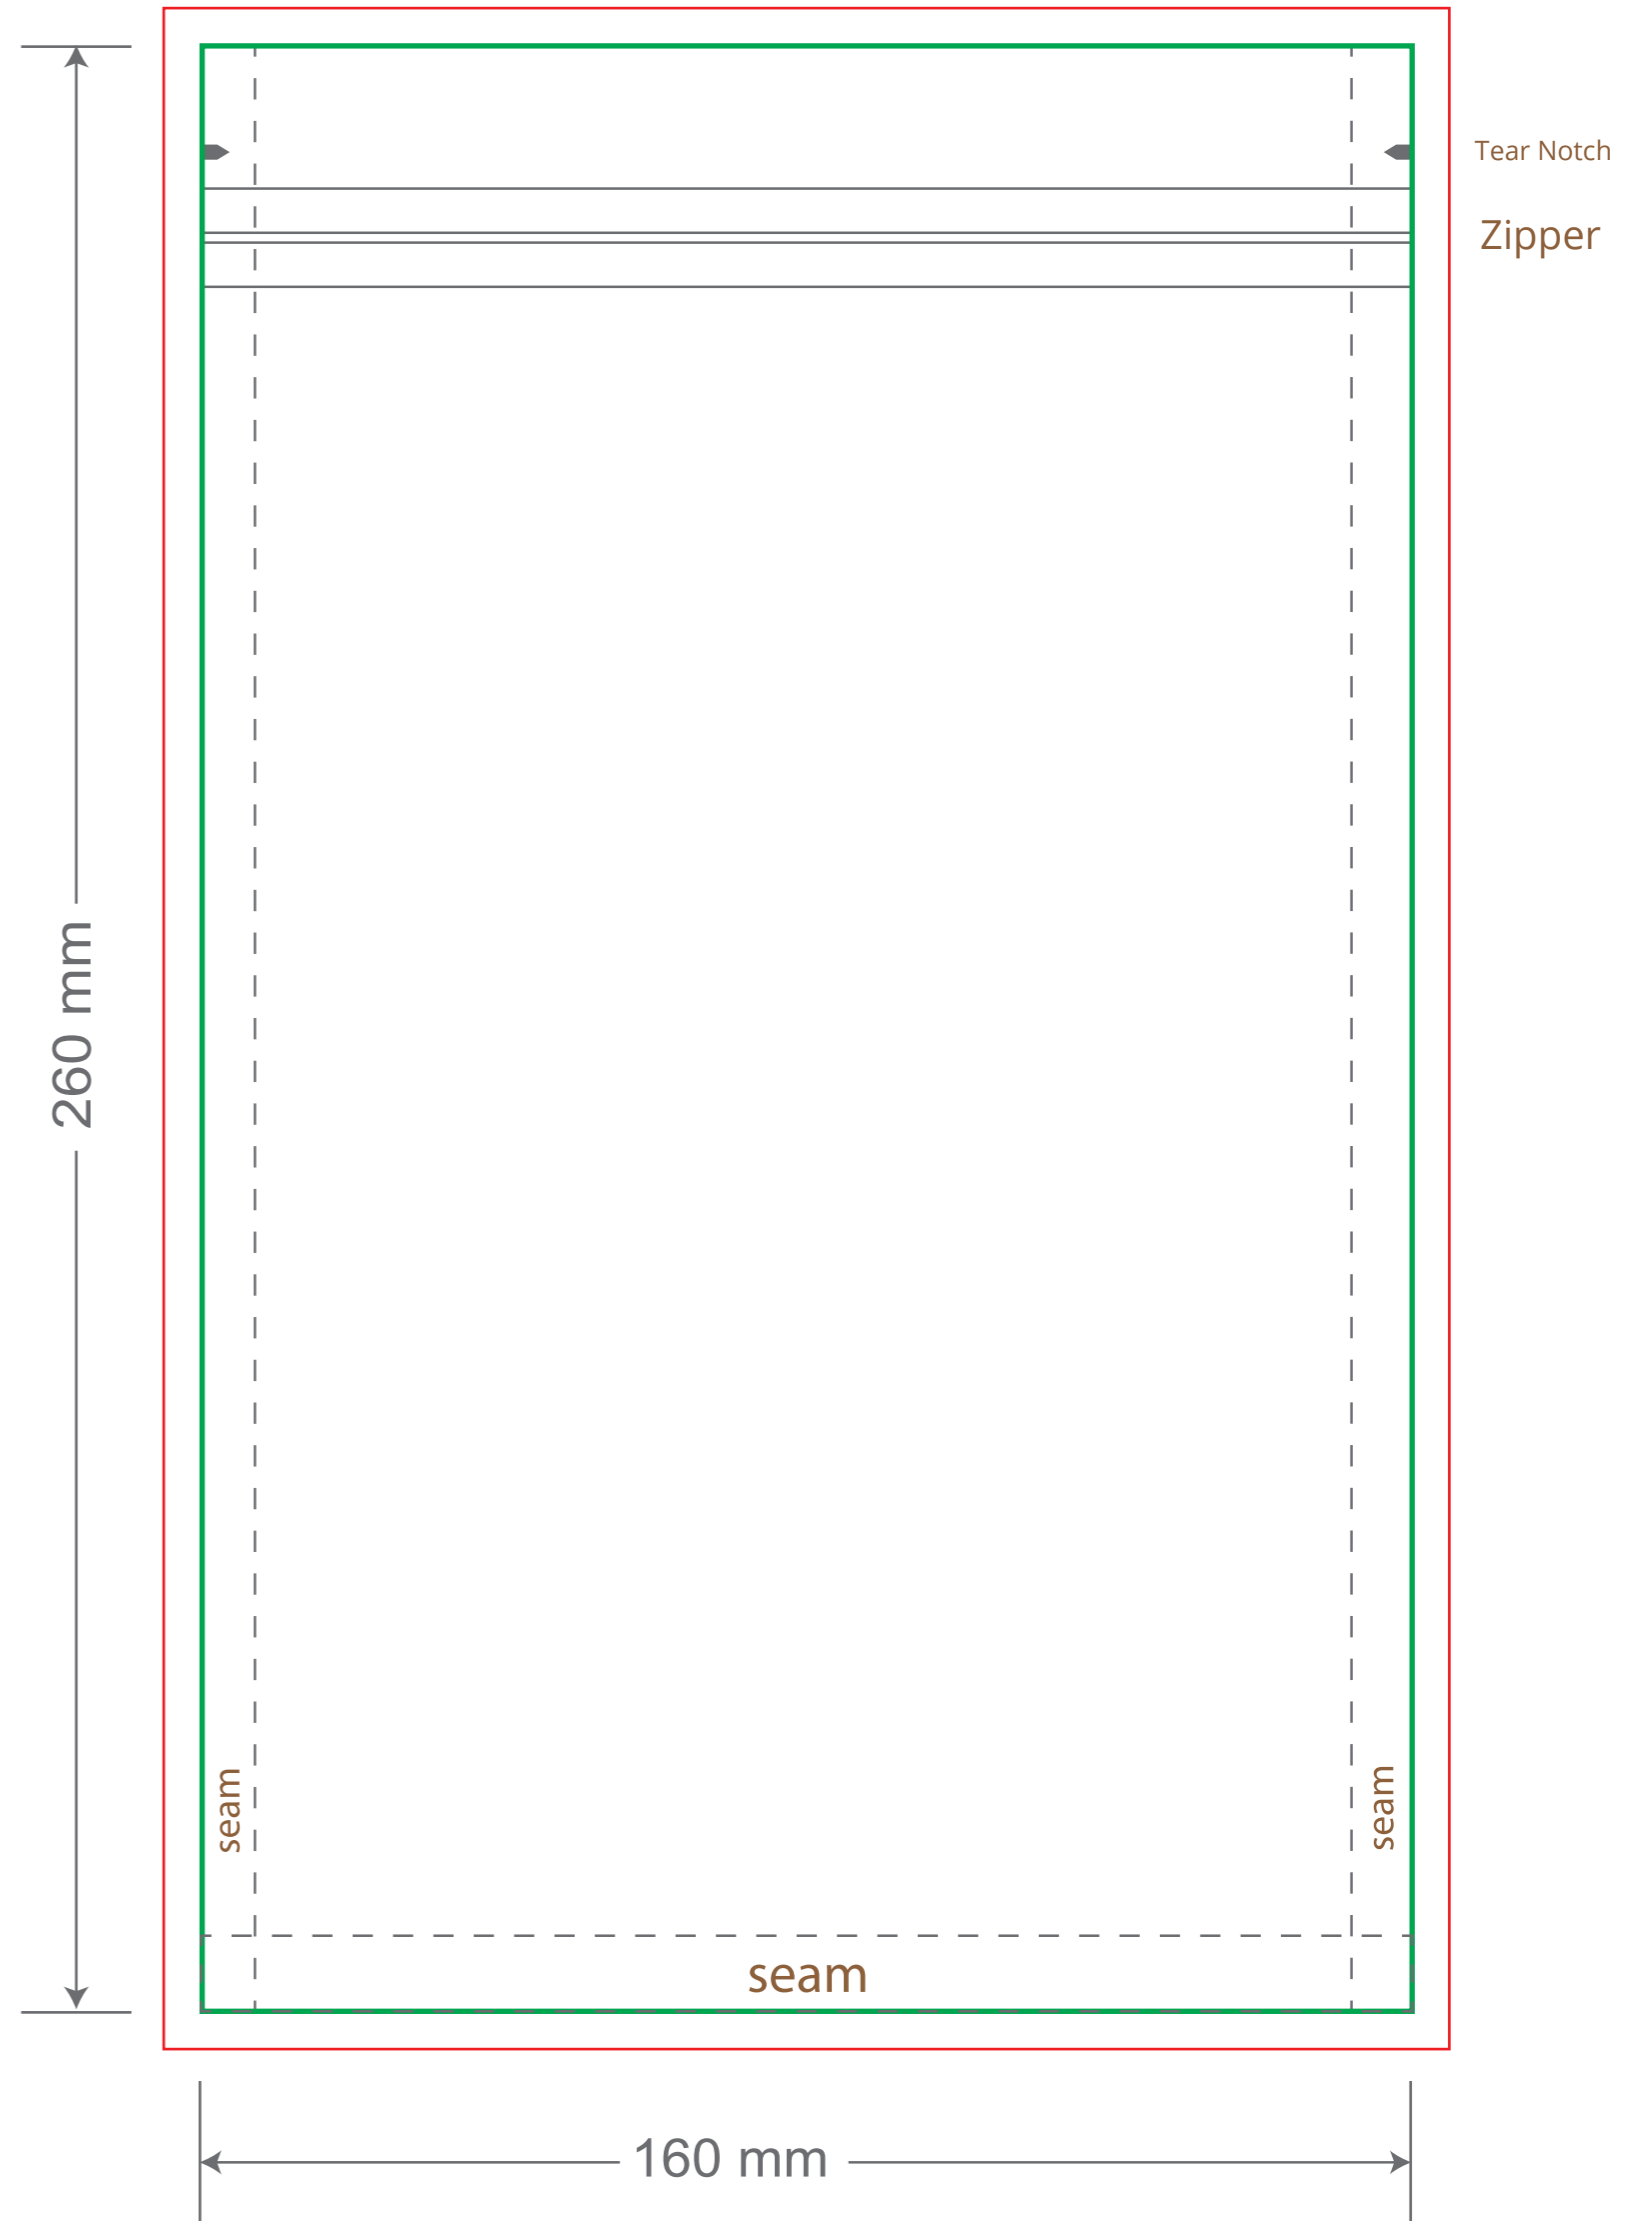

Front

Back

Green area is the bag area can with printing, except the window area.

Red area is the bleed area, please extend your artwork outside the green area within the red area.