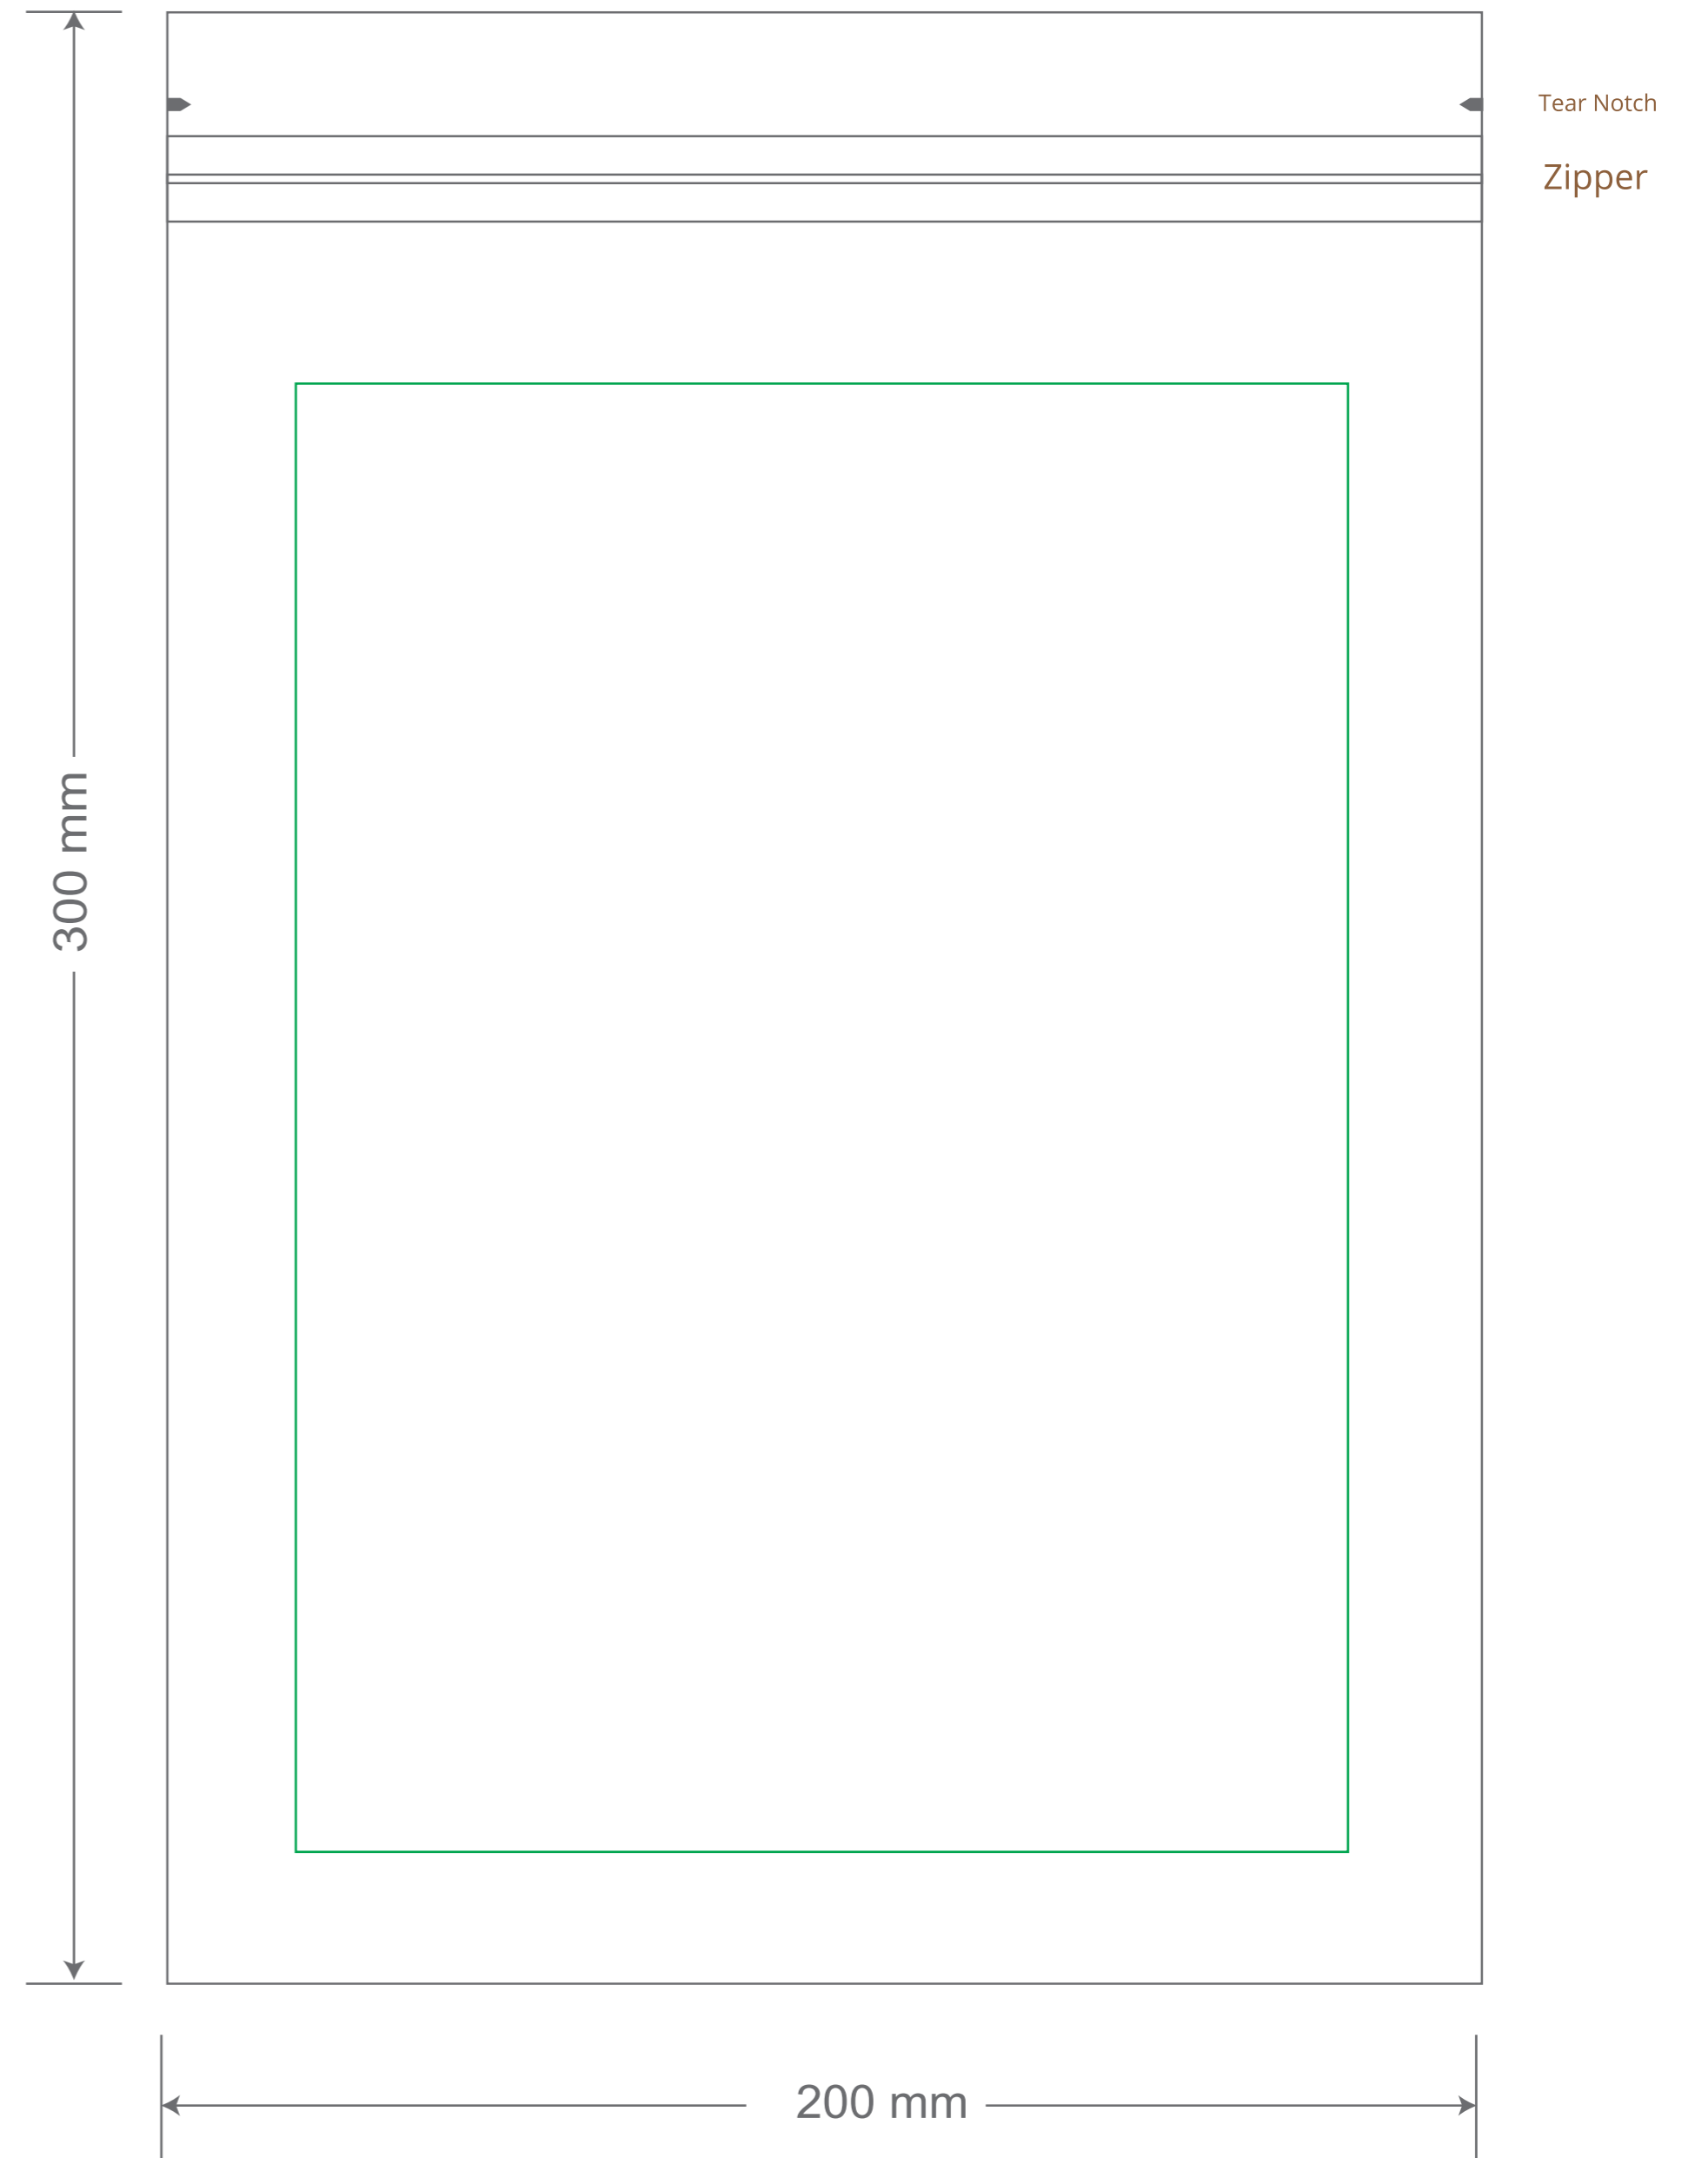

Front

Back

Green area is the bag area is the printing area, artwork with at most 2 colors for silkscreen printing.

Note: In Silkscreen printing Text font size must be bigger than 11pt can be clearly printed.