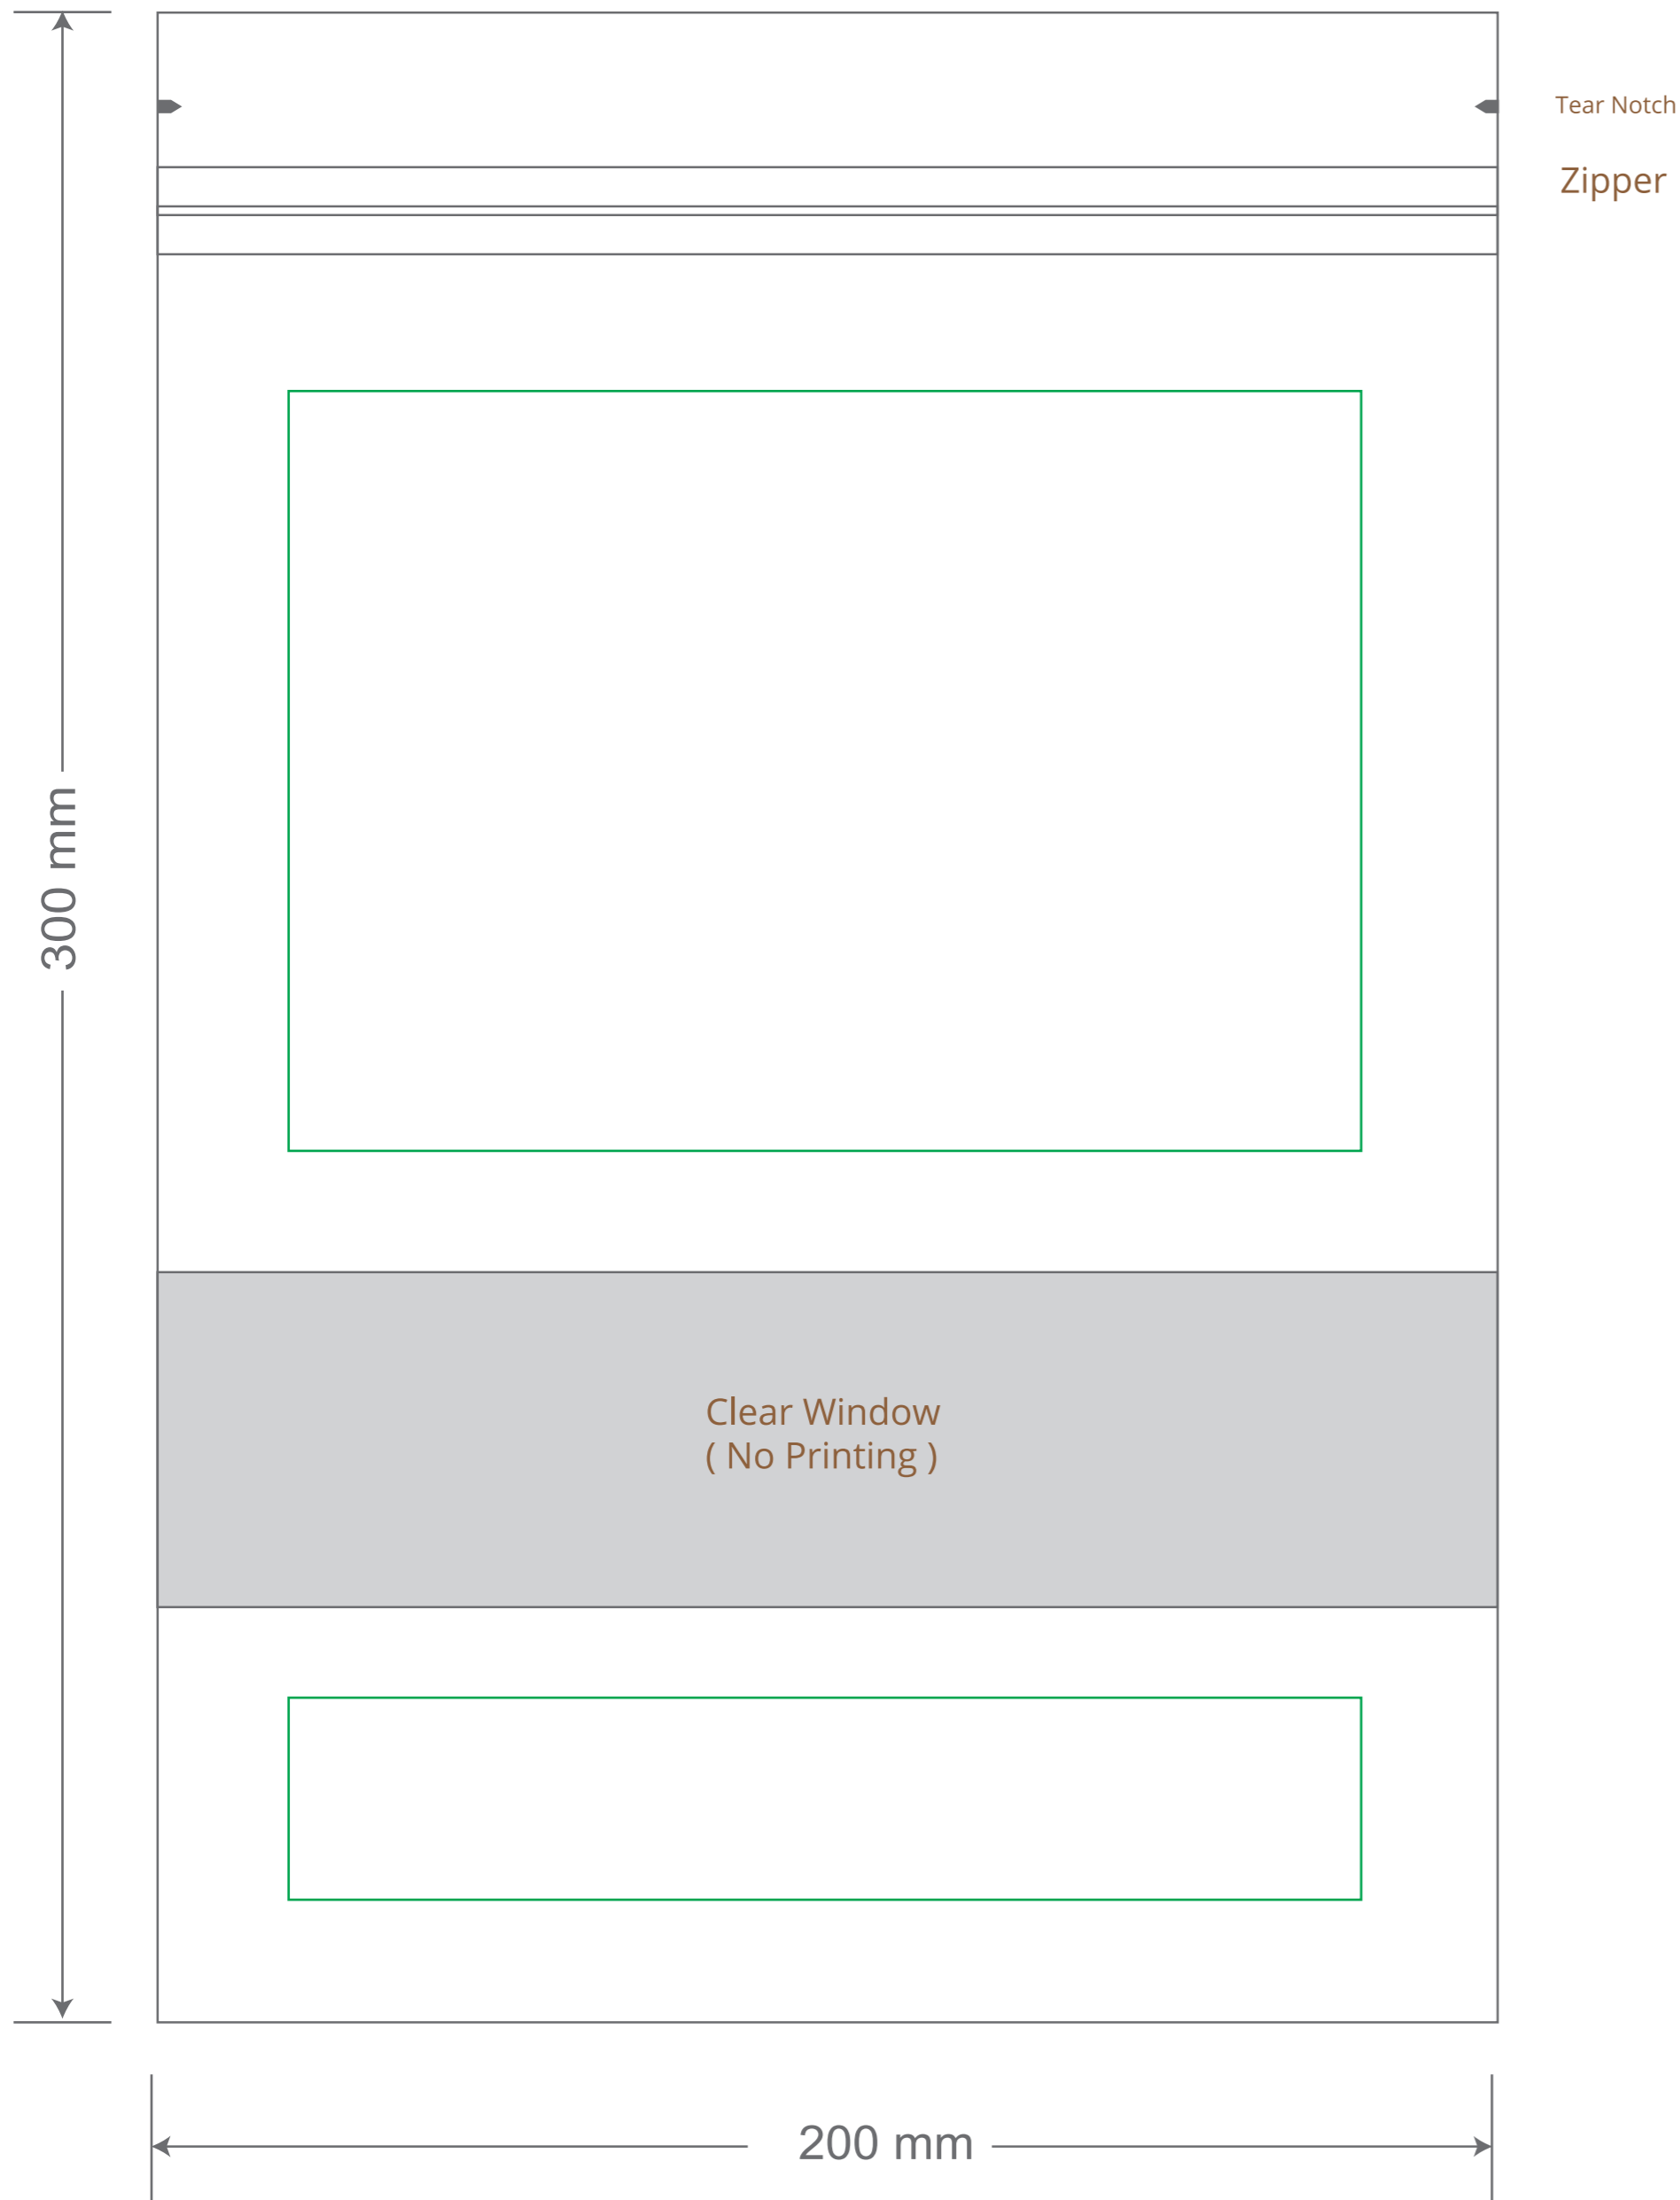

Front

Back

Green area is the bag area is the printing area, artwork with at most 2 colors for silkscreen printing.

Note: In Silkscreen printing Text font size must be bigger than 11pt can be clearly printed.