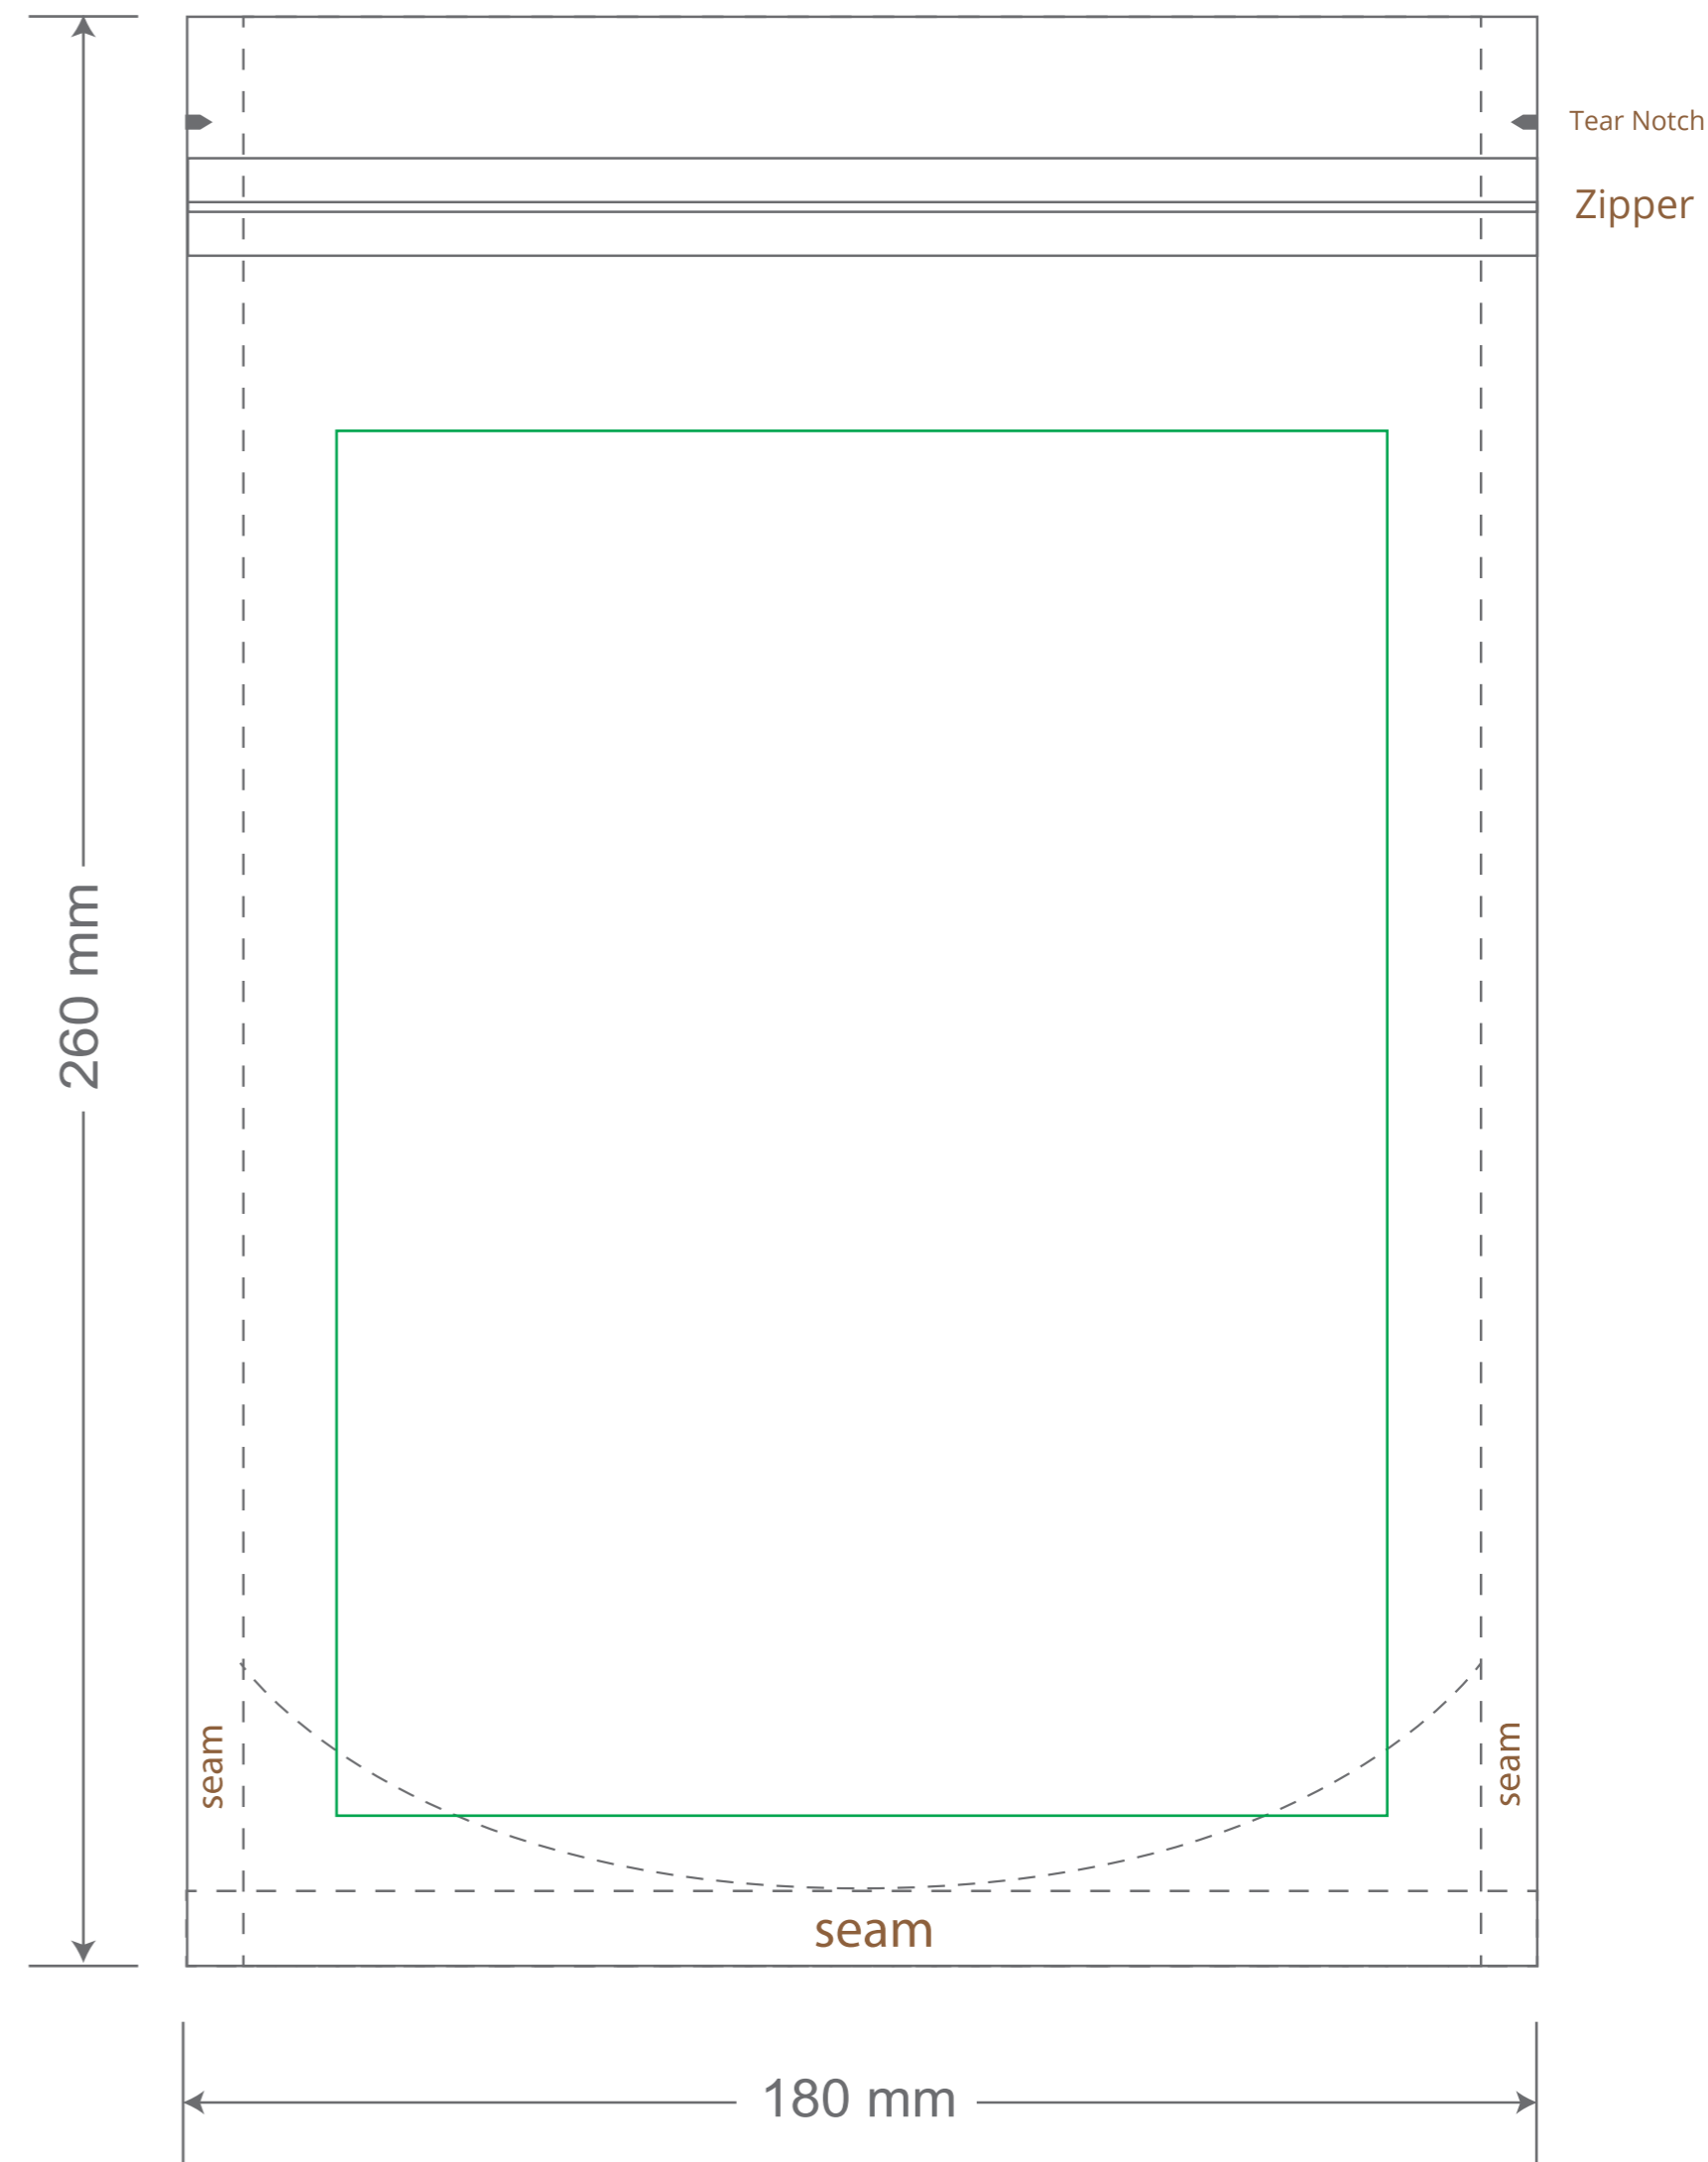

Front

Back

Green area is the bag area is the printing area, artwork with at most 2 colors for silkscreen printing.

Note: In Silkscreen printing Text font size must be bigger than 11pt can be clearly printed.