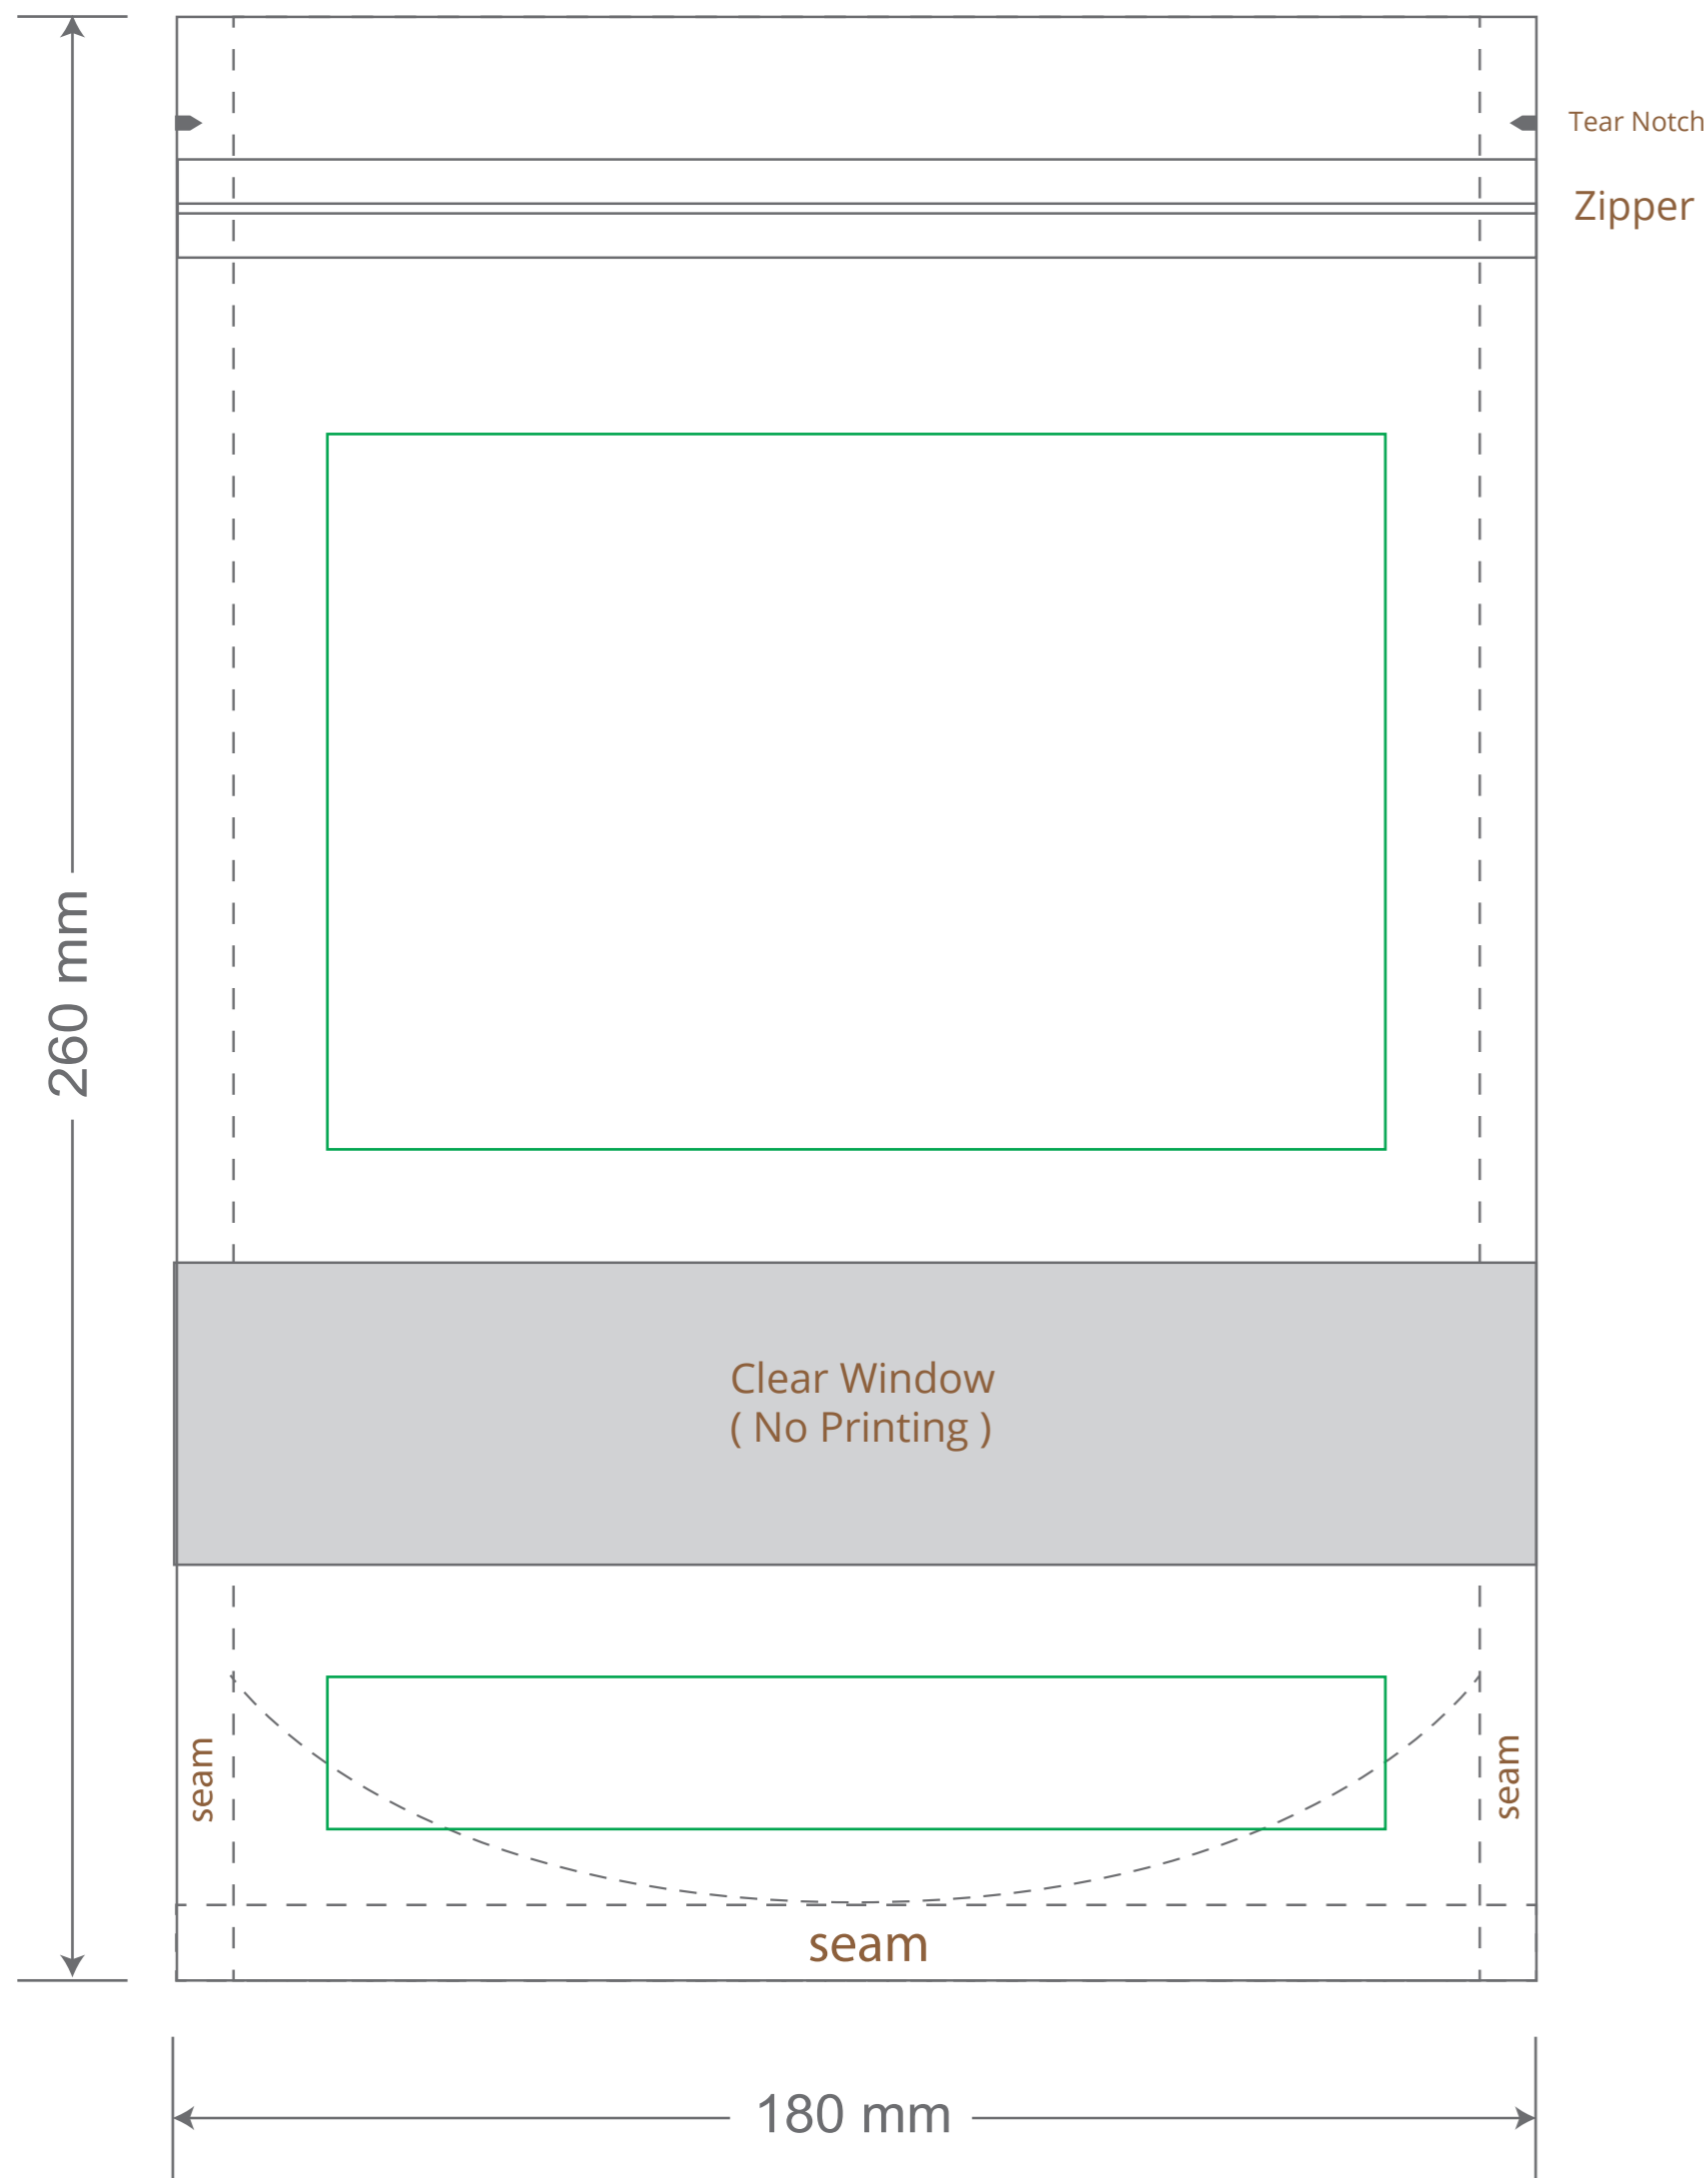

Front

Back

Green area is the bag area is the printing area, artwork with at most 2 colors for silkscreen printing.

Note: In Silkscreen printing Text font size must be bigger than 11pt can be clearly printed.