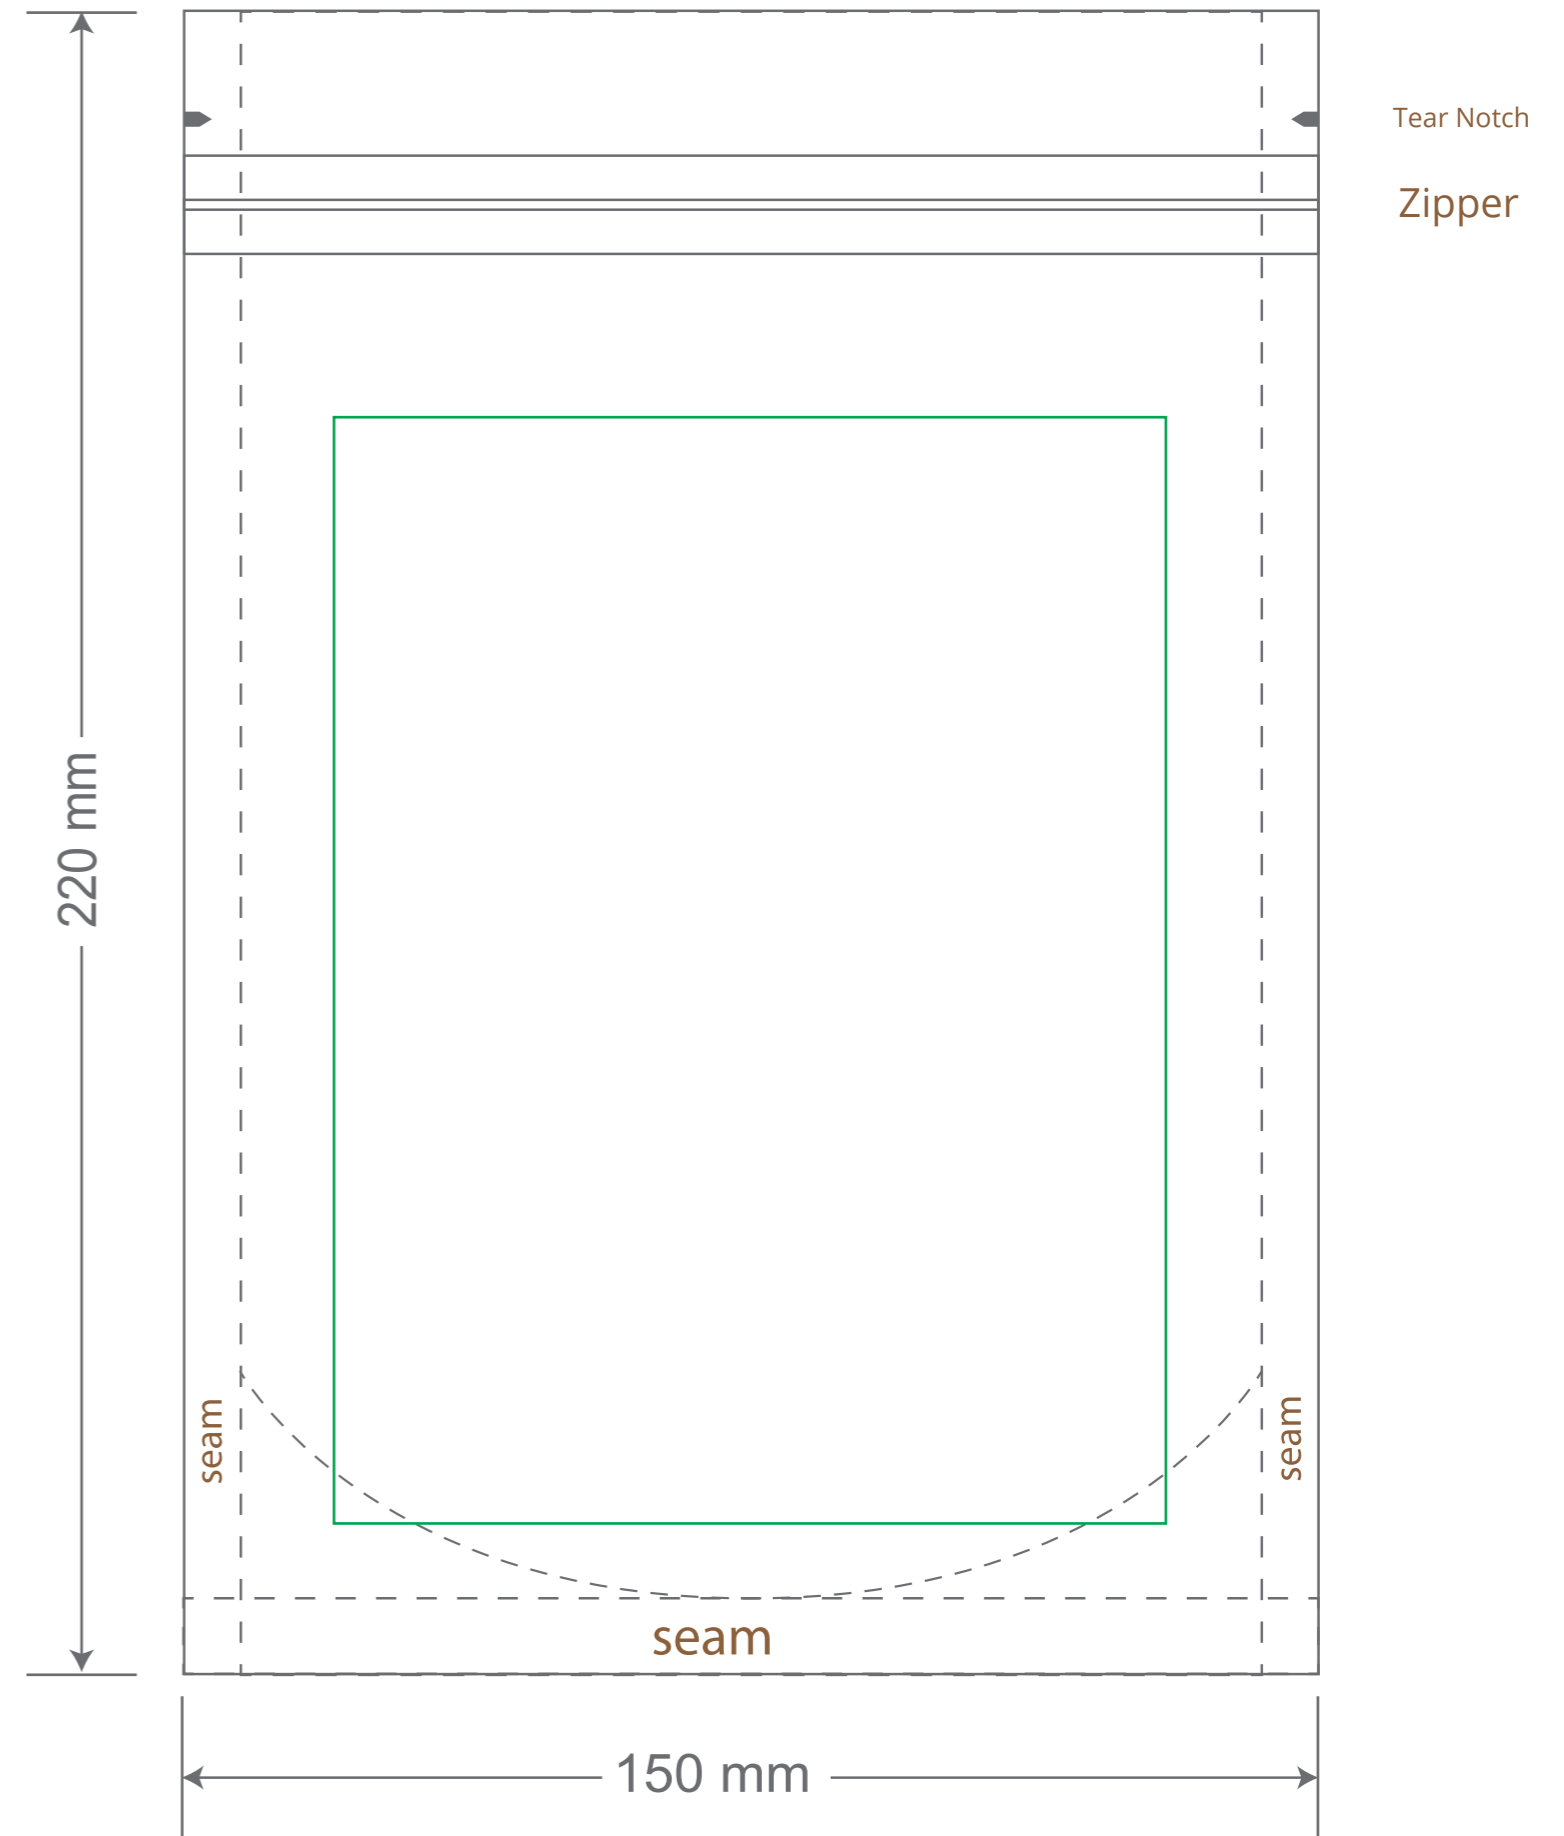

Front

Back

Green area is the bag area is the printing area, artwork with at most 2 colors for silkscreen printing.

Note: In Silkscreen printing Text font size must be bigger than 11pt can be clearly printed.