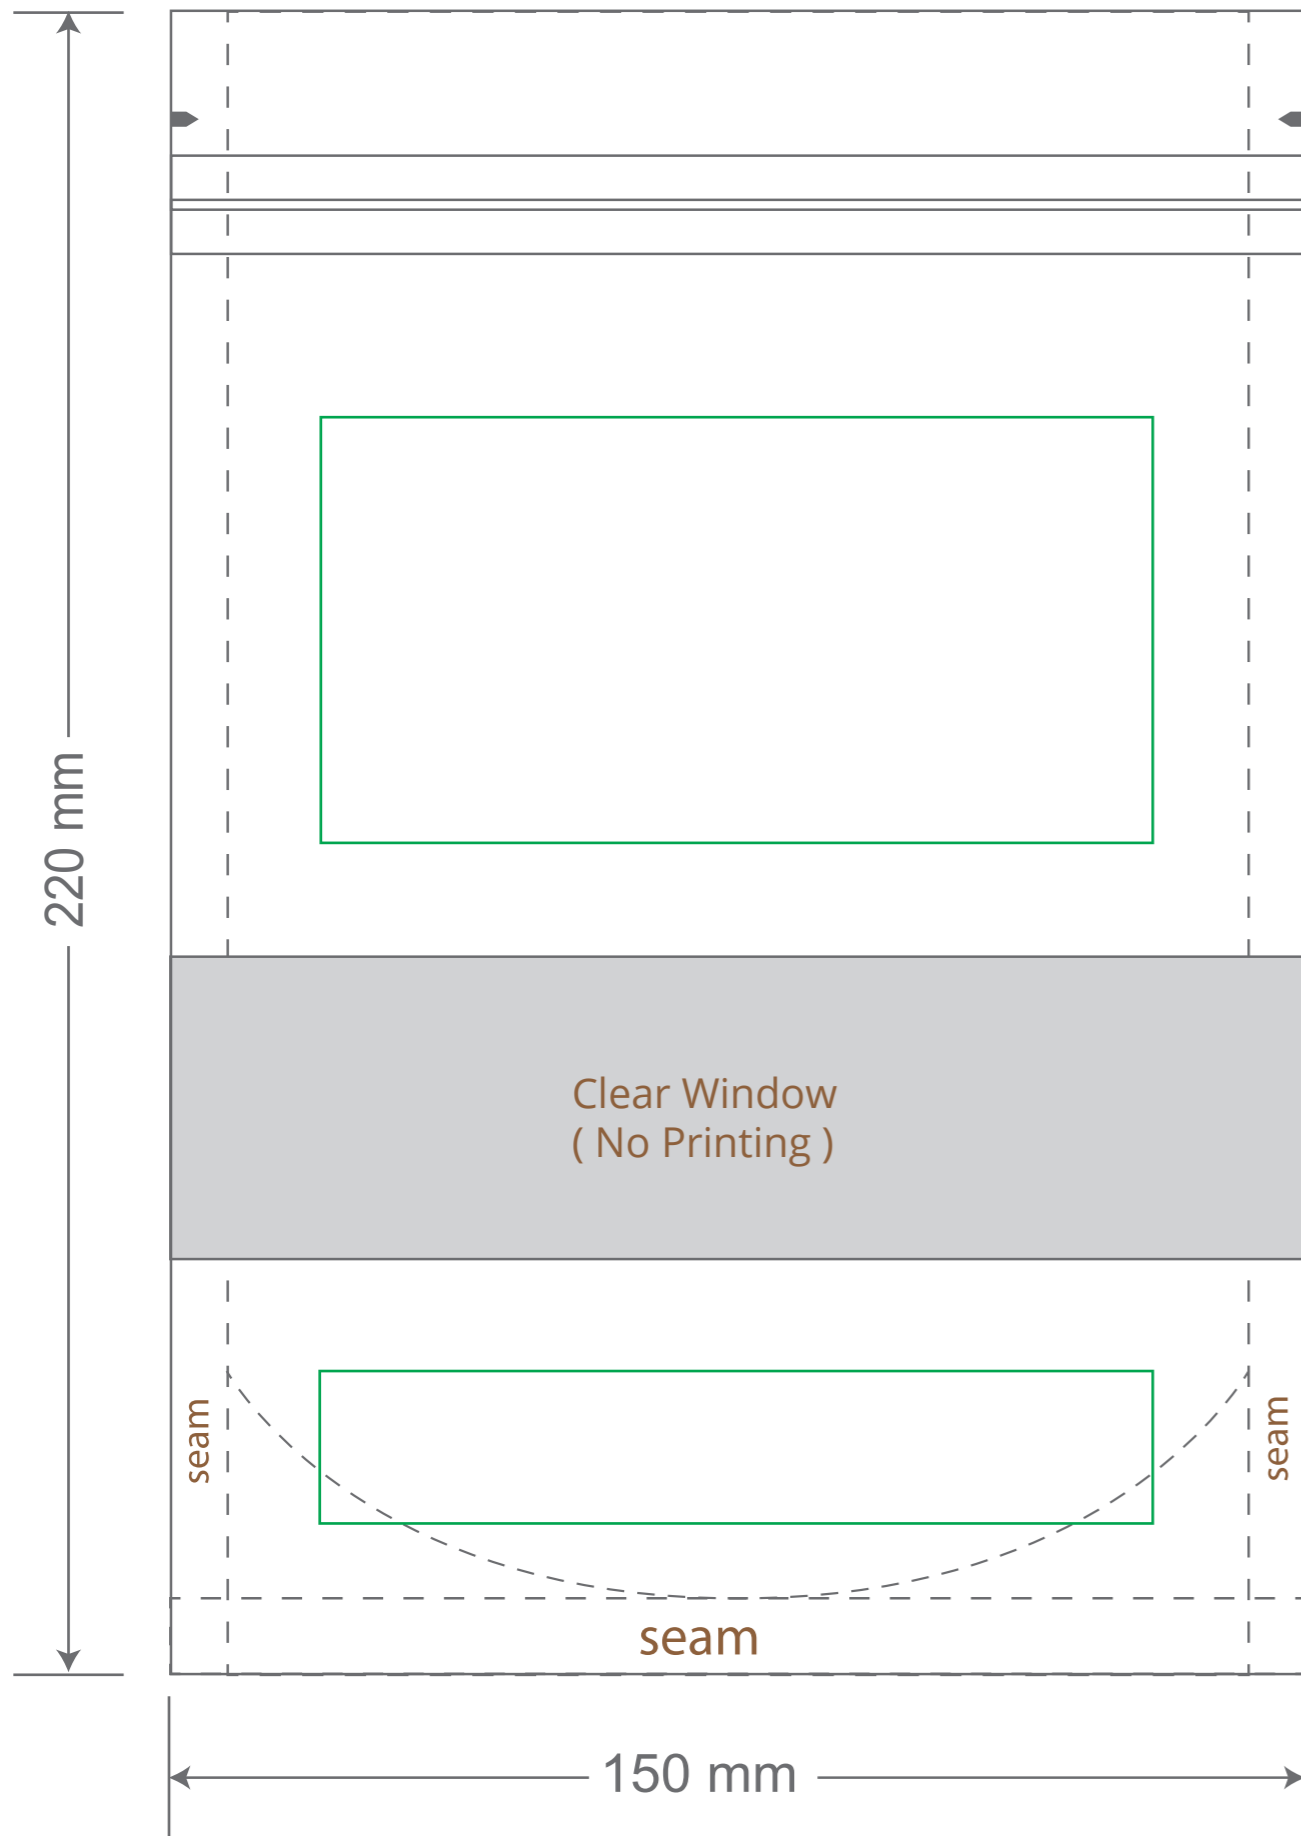

Front

Back

Green area is the bag area is the printing area, artwork with at most 2 colors for silkscreen printing.

Note: In Silkscreen printing Text font size must be bigger than 11pt can be clearly printed.