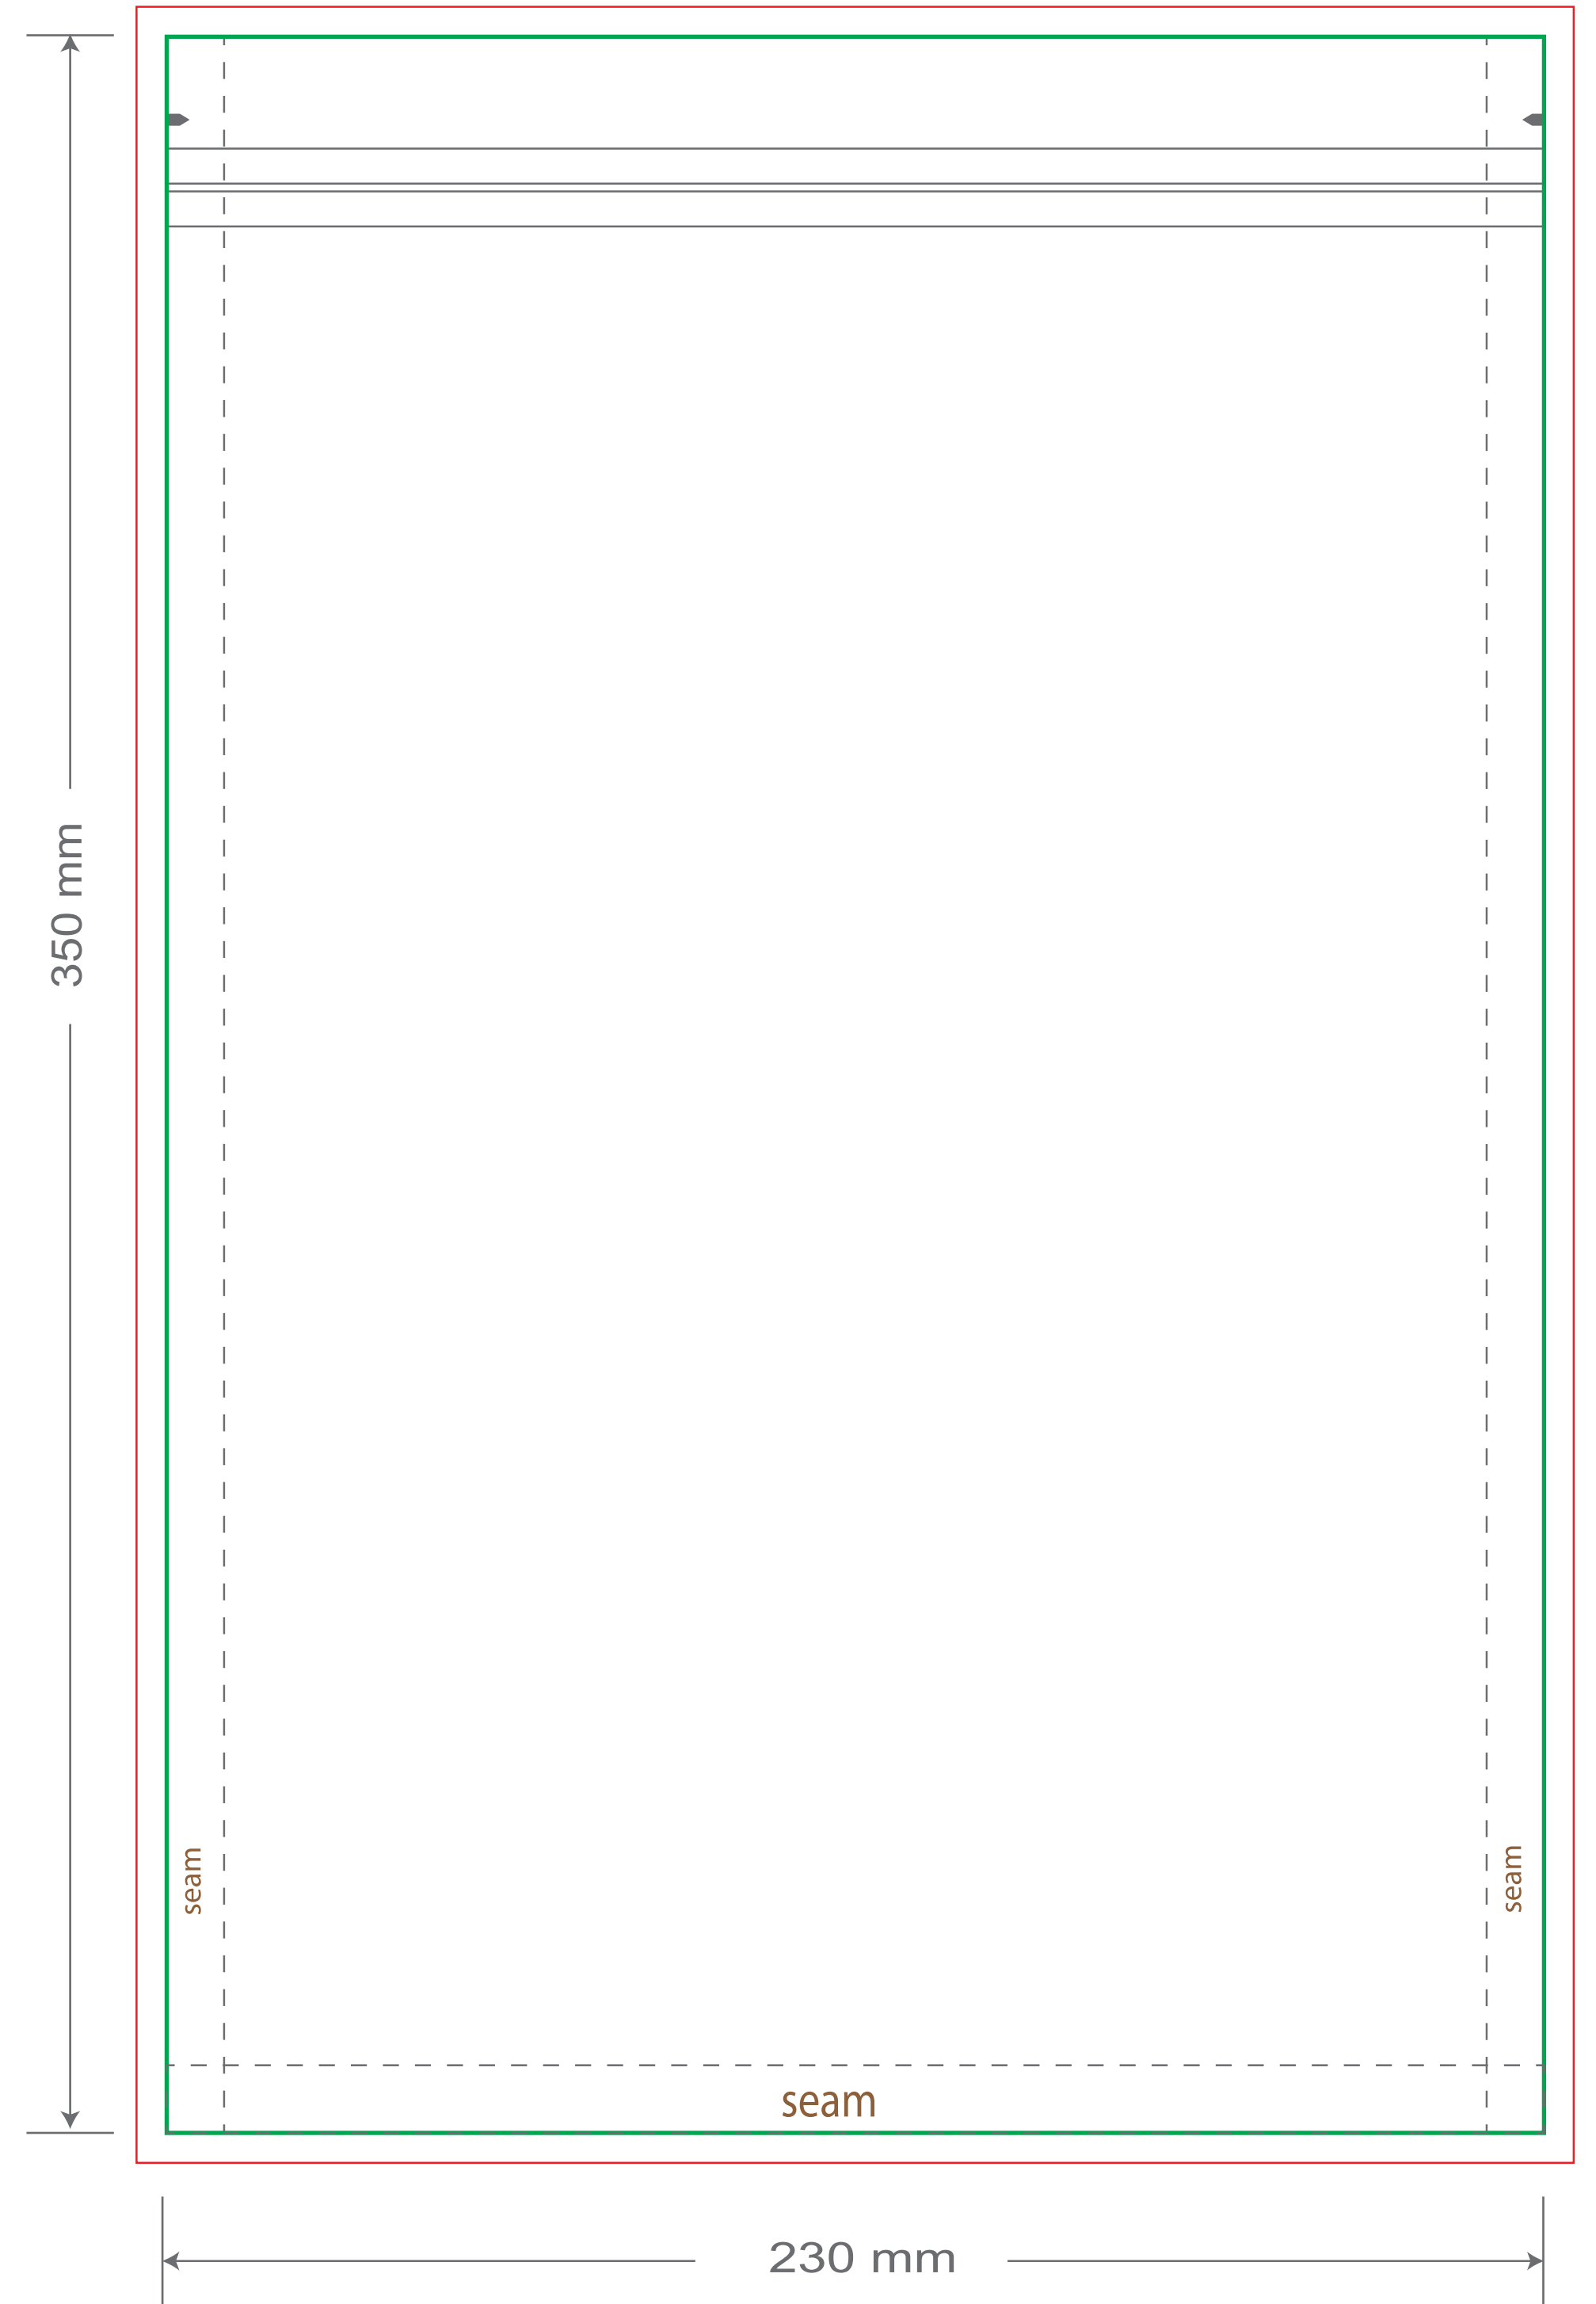

Front

Tear Notch
Zipper

Back

Tear Notch
Zipper

Green area is the bag area can with printing, except the window area.

Red area is the bleed area, please extend your artwork outside the green area within the red area.