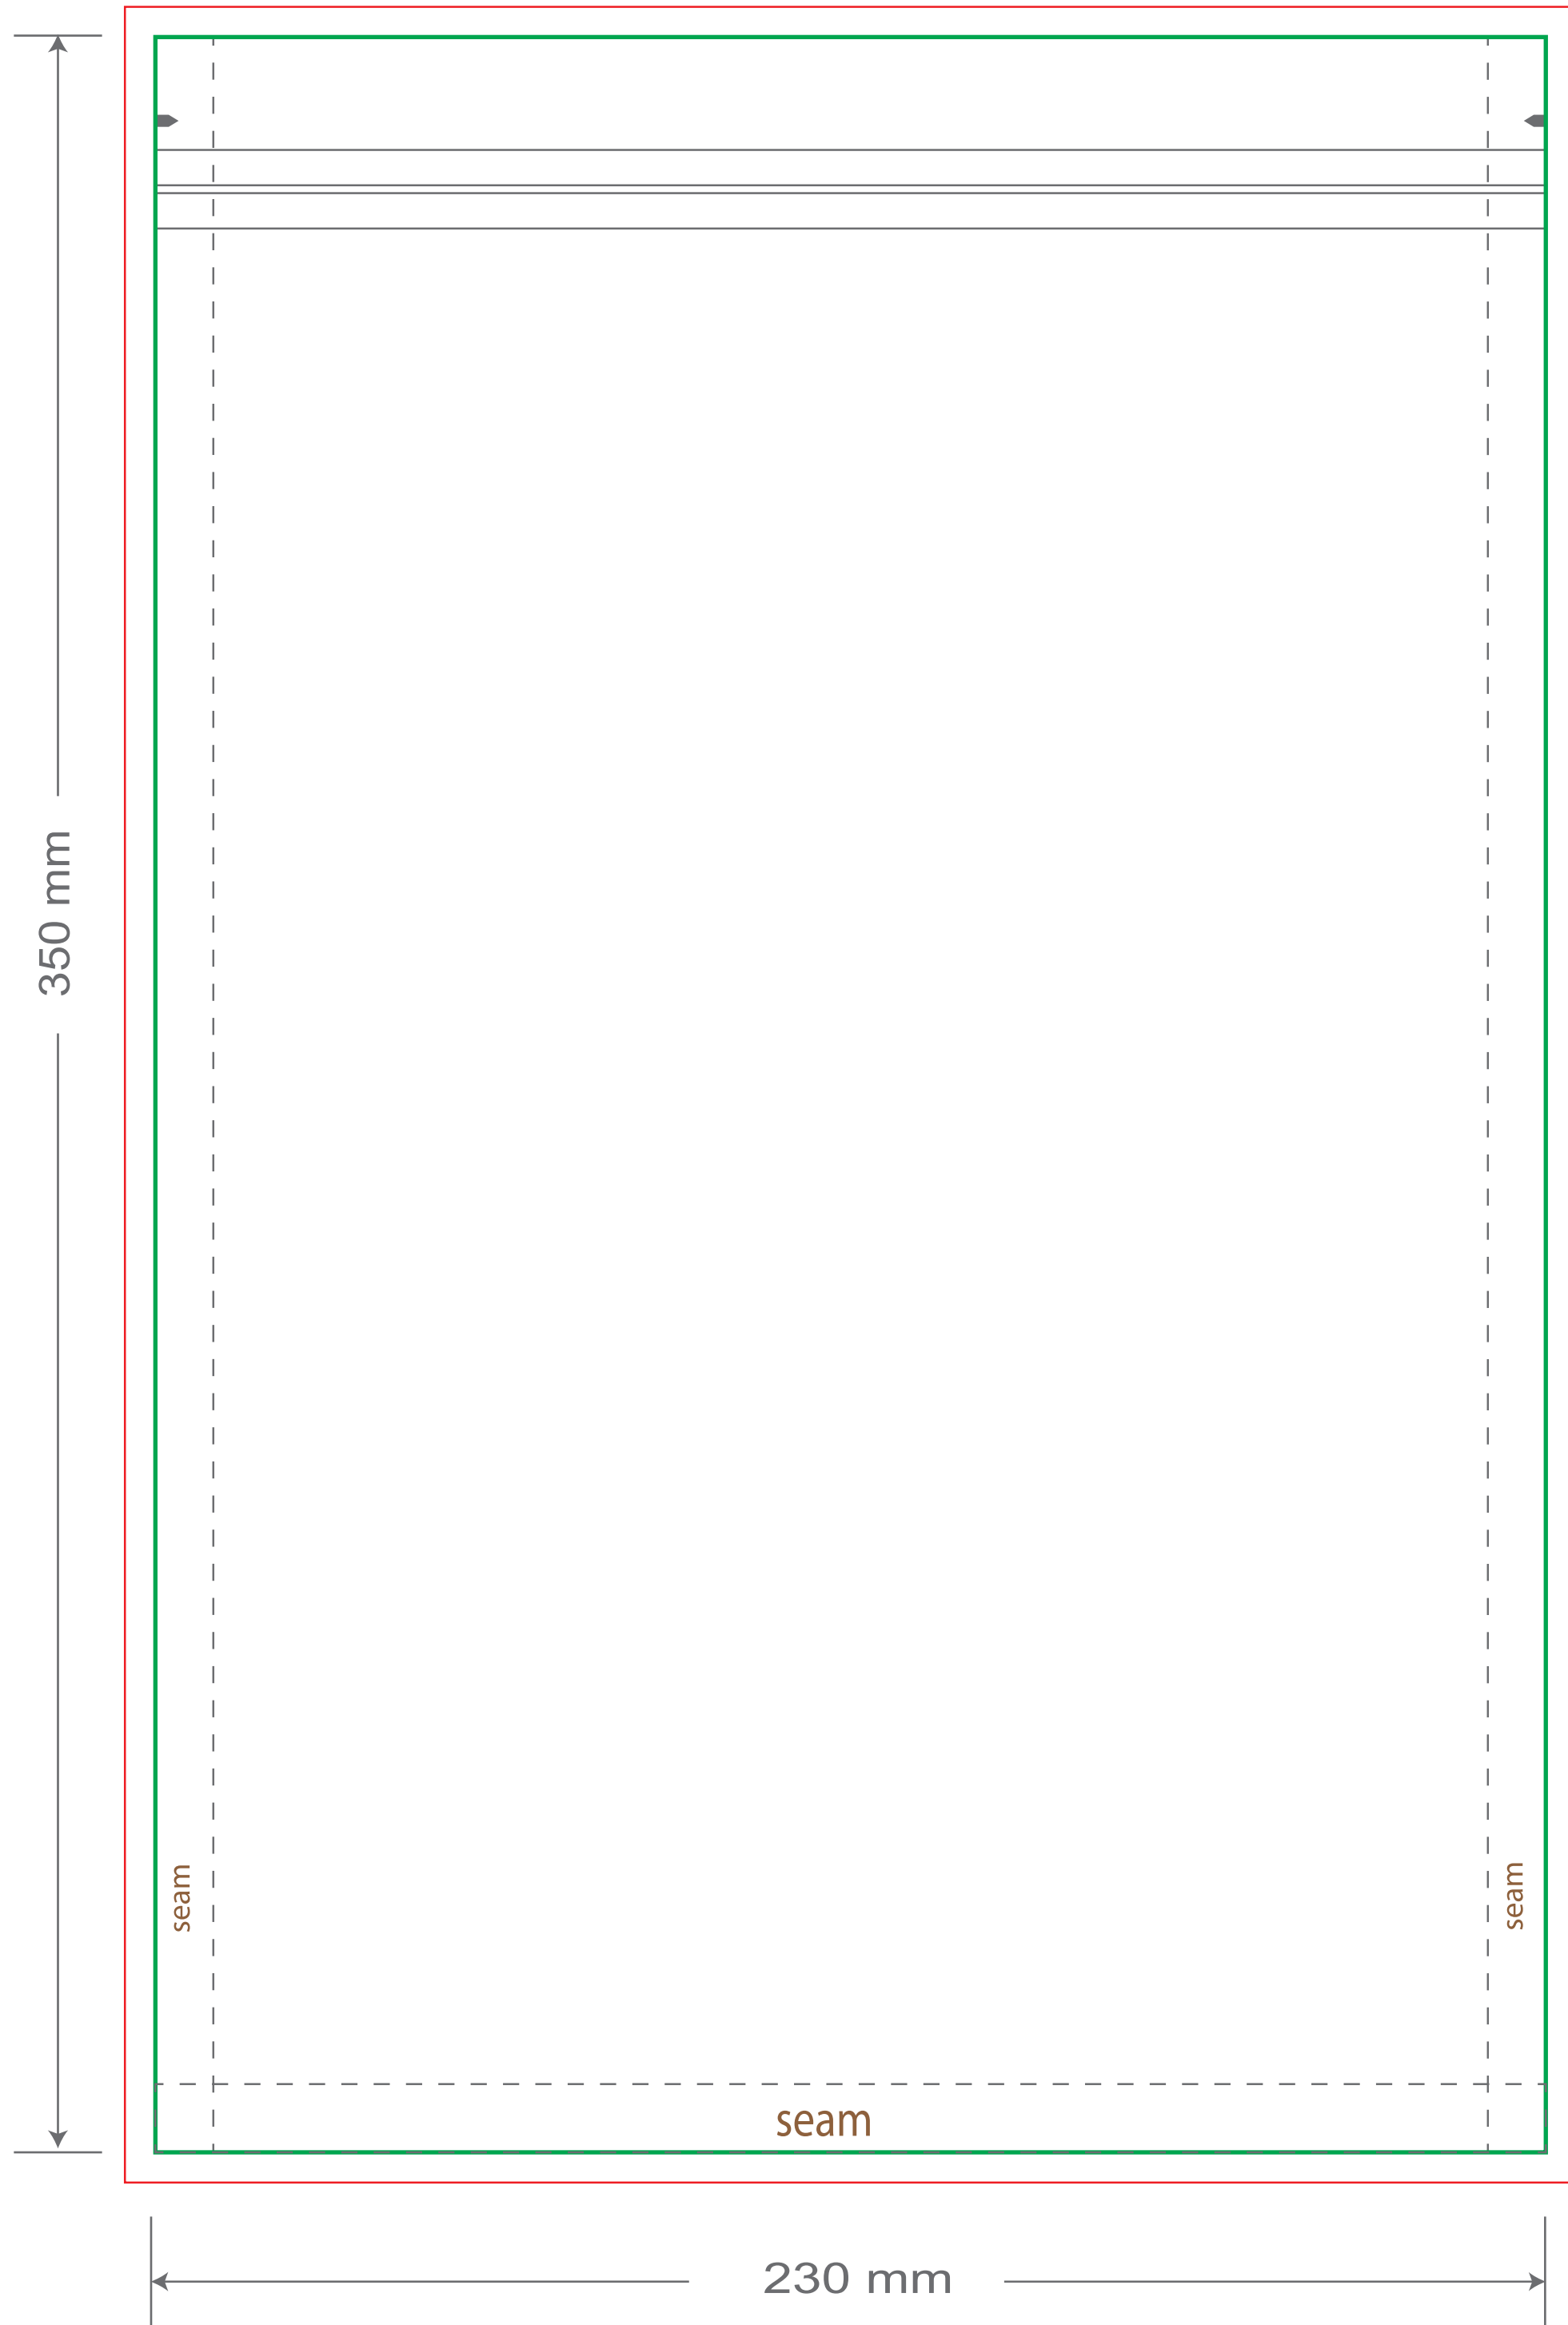

Front

Tear Notch
Zipper

Back

Tear Notch
Zipper

Green area is the bag area can with printing, except the window area.

Red area is the bleed area, please extend your artwork outside the green area within the red area.