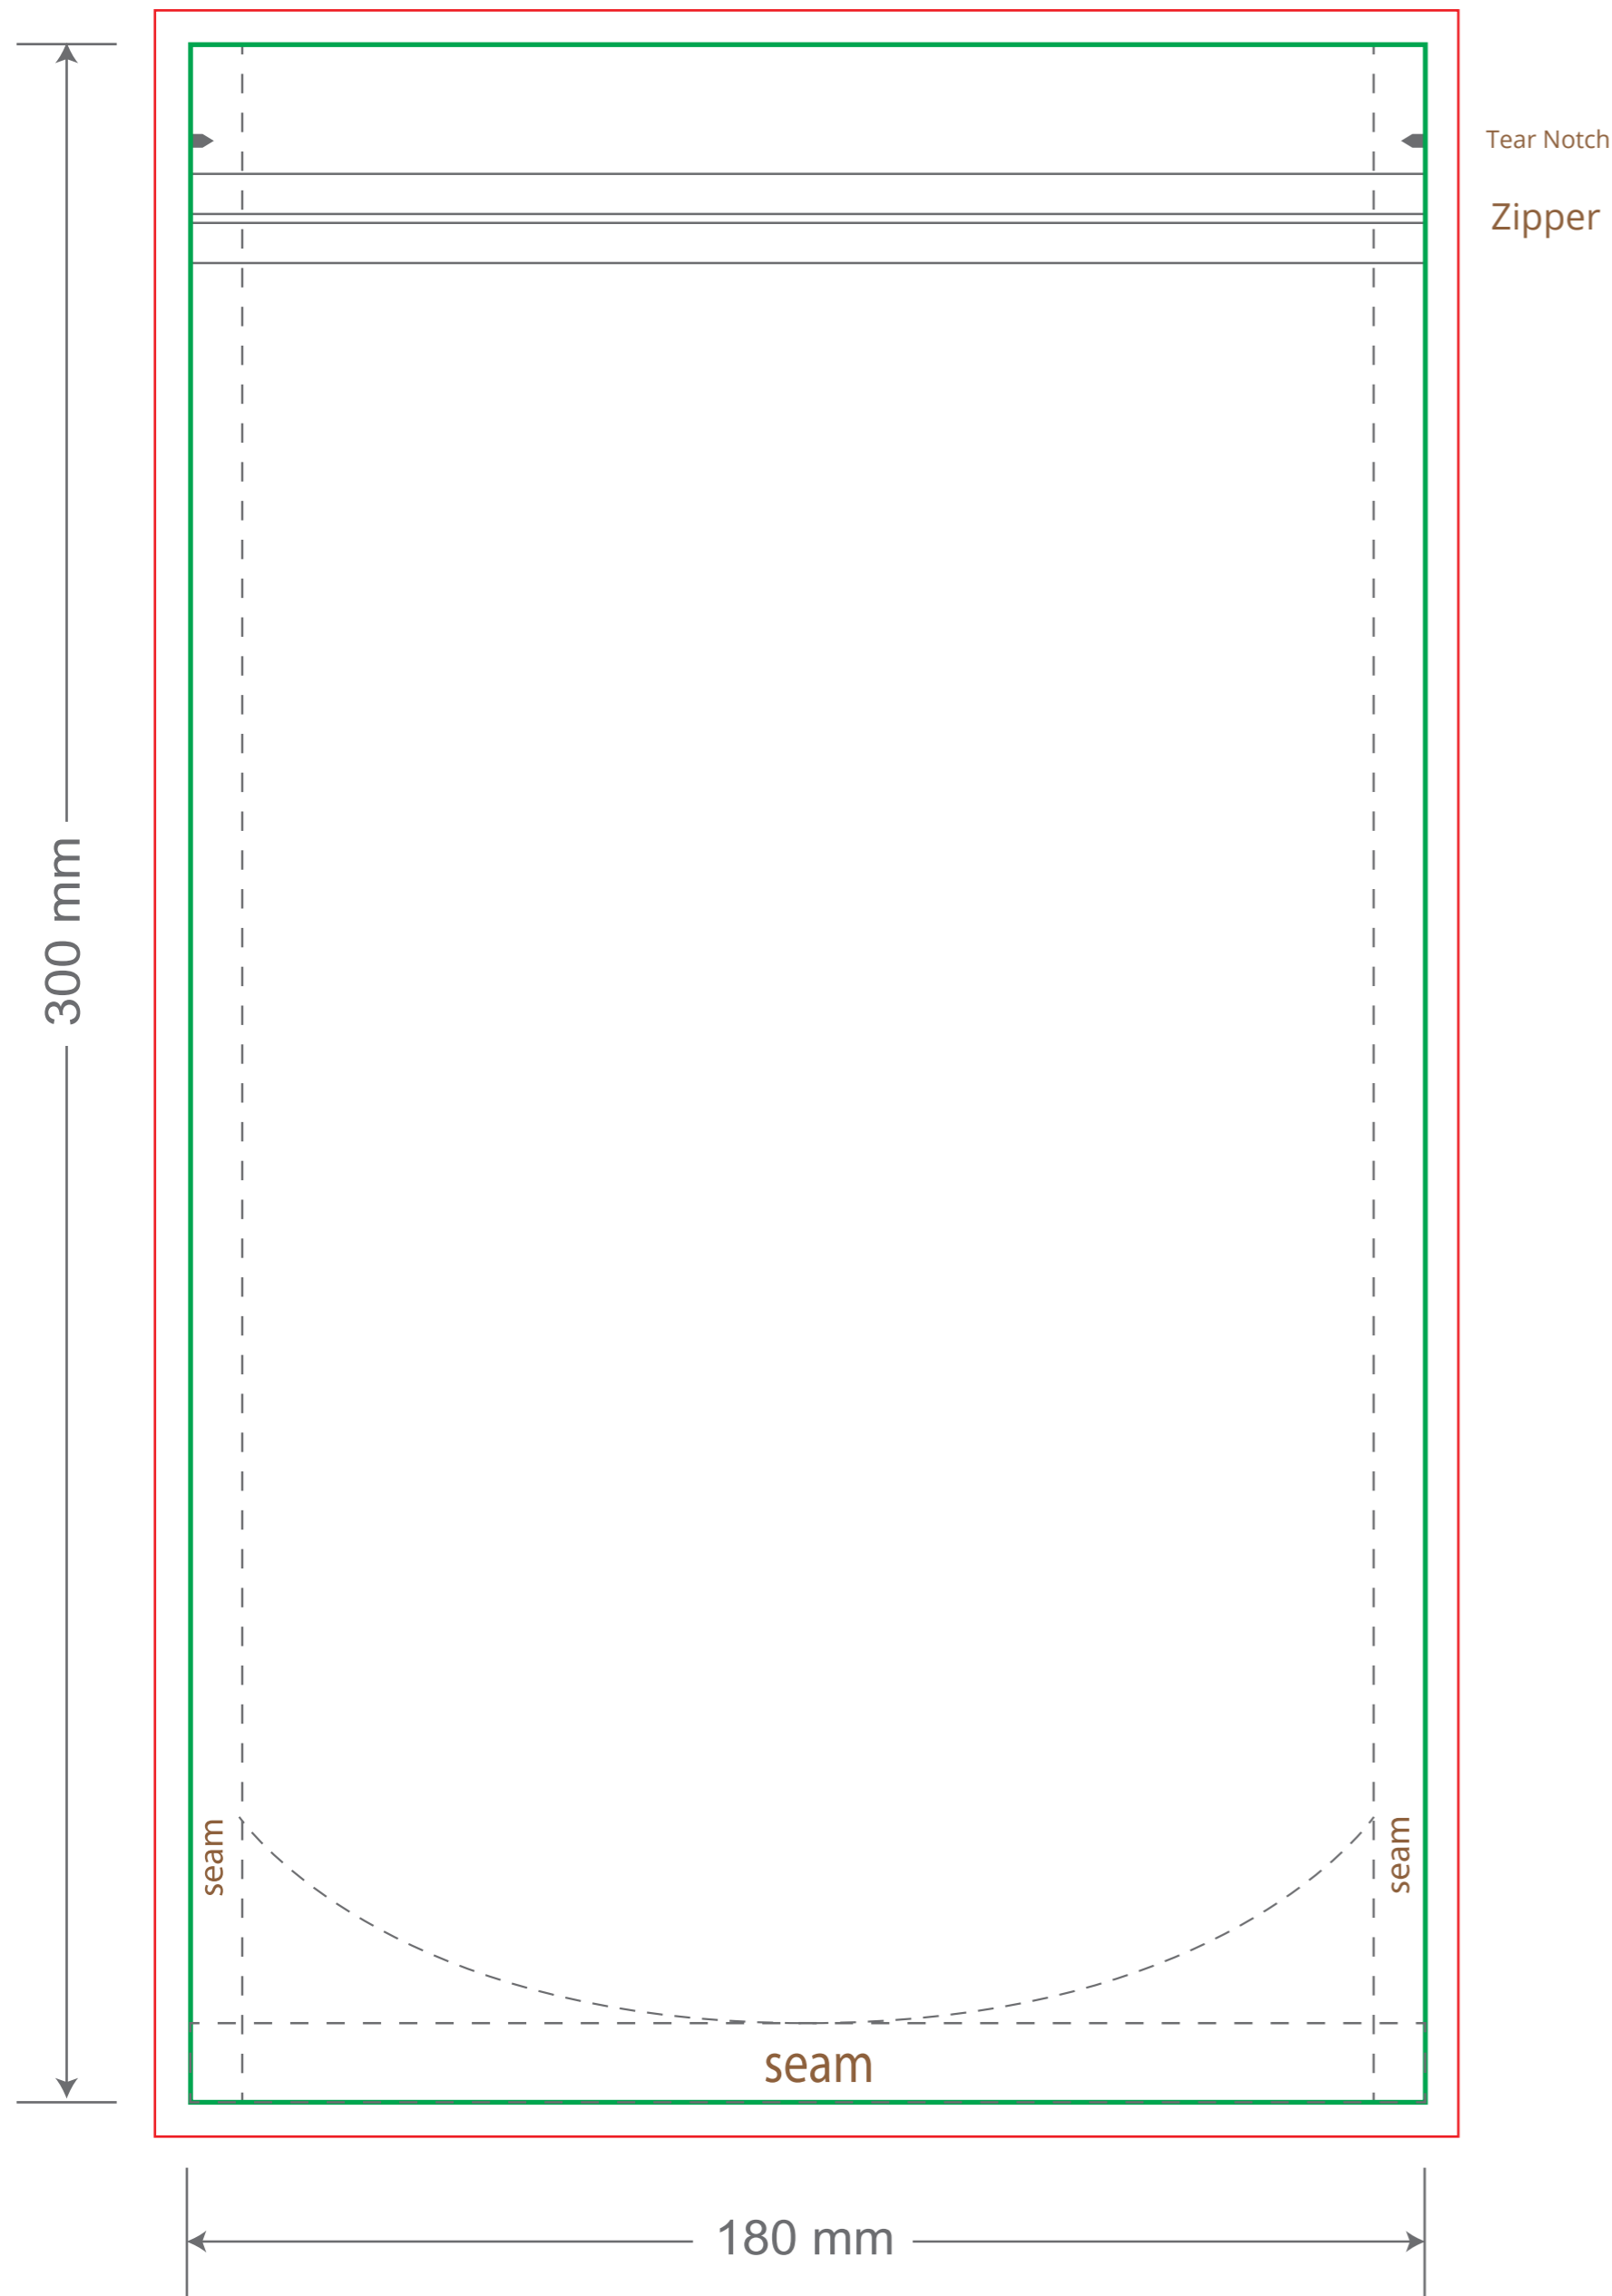

Front

Back

Green area is the bag area can with printing, except the window area.

Red area is the bleed area, please extend your artwork outside the green area within the red area.