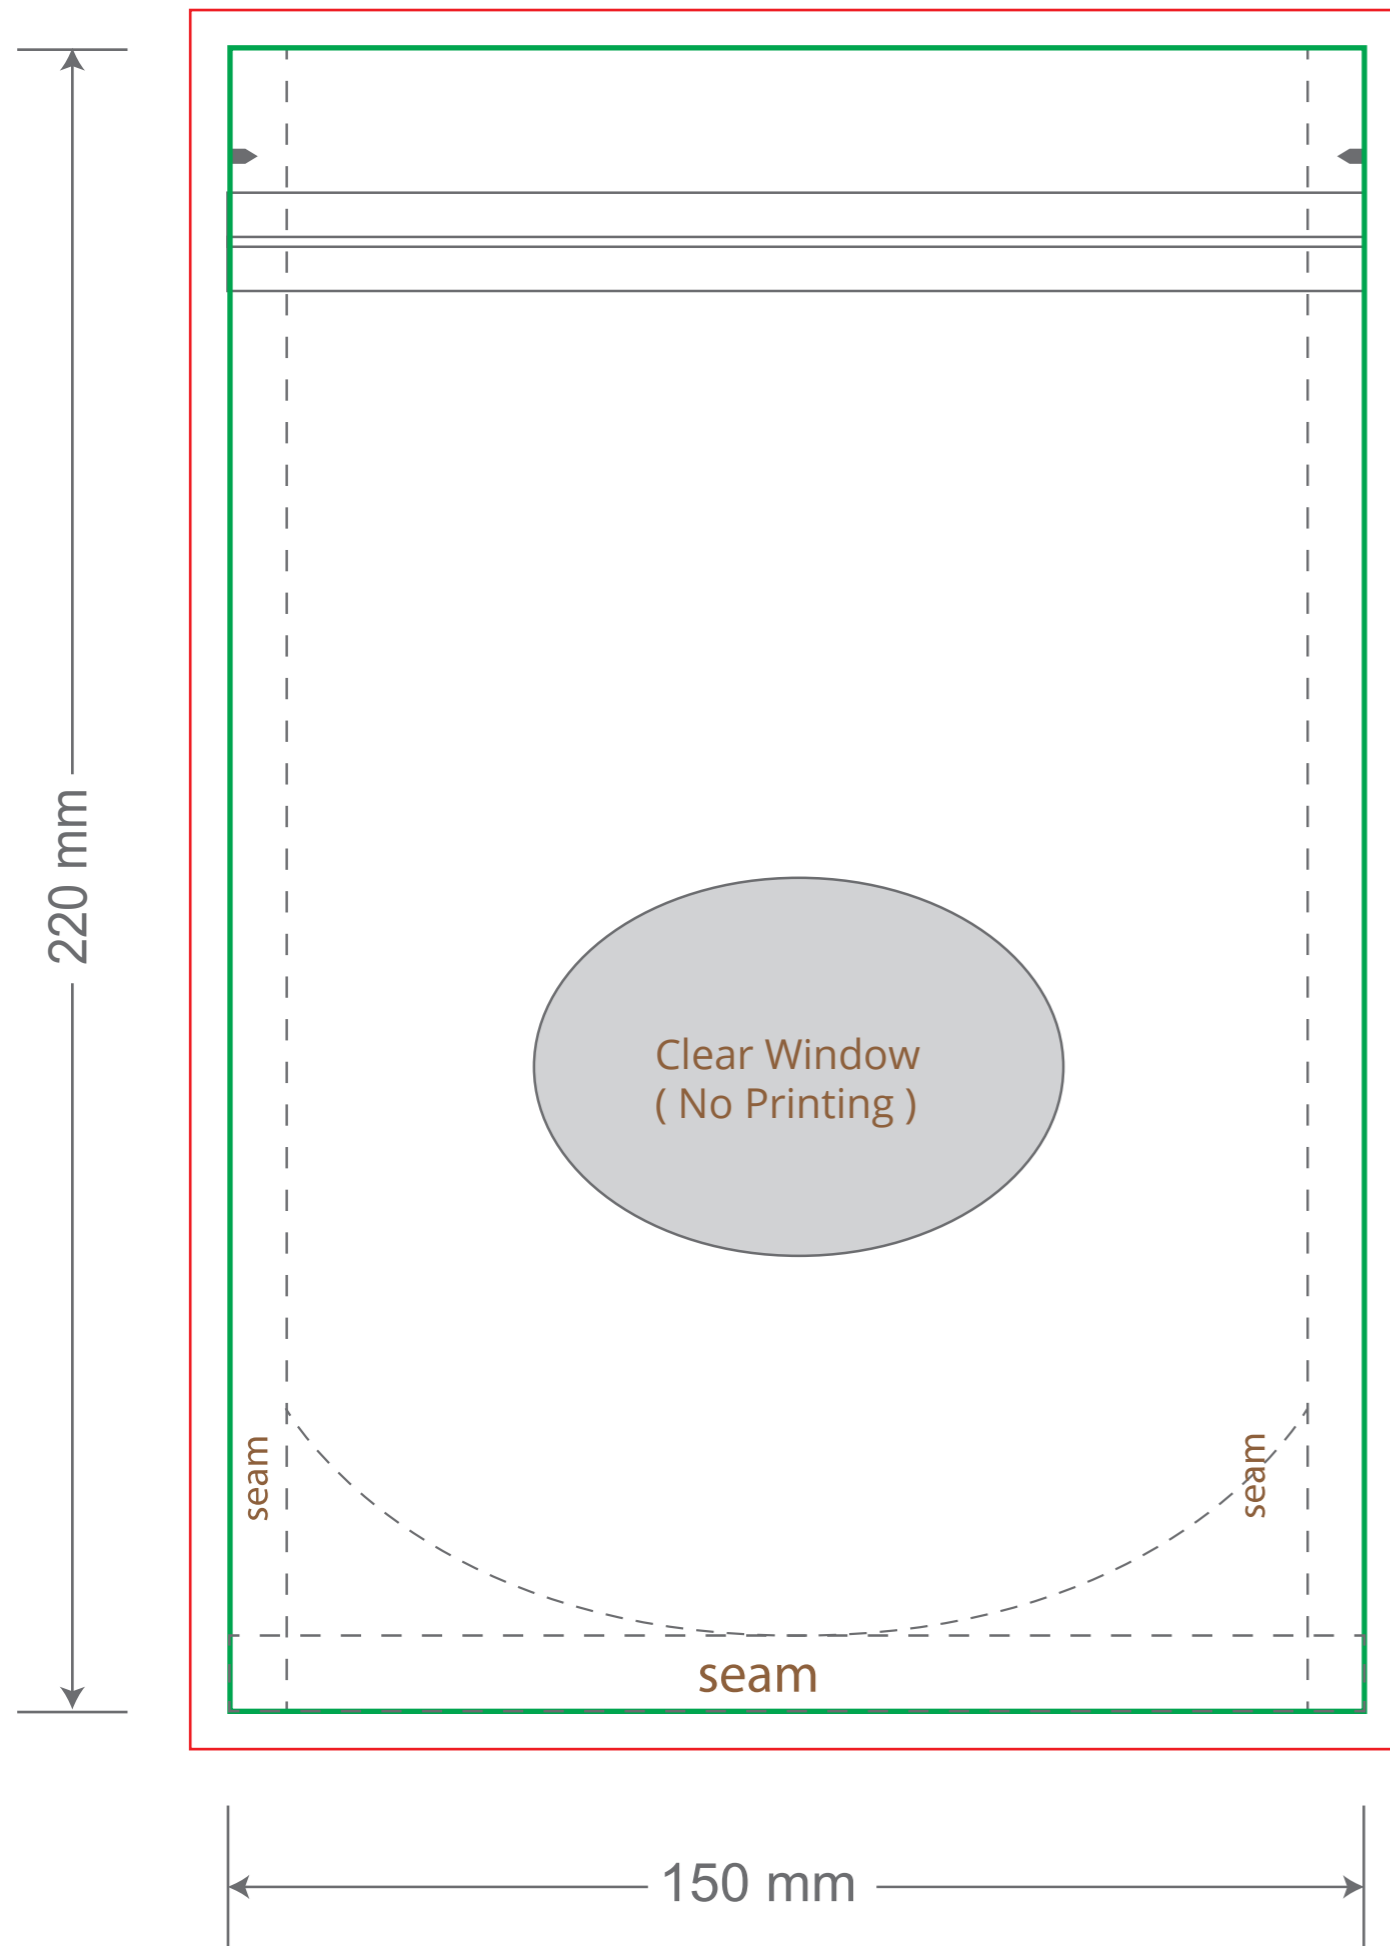

# Front

Tear Notch  
Zipper

# Back

Tear Notch  
Zipper

Green area is the bag area can with printing, except the window area.

Red area is the bleed area, please extend your artwork outside the green area within the red area.