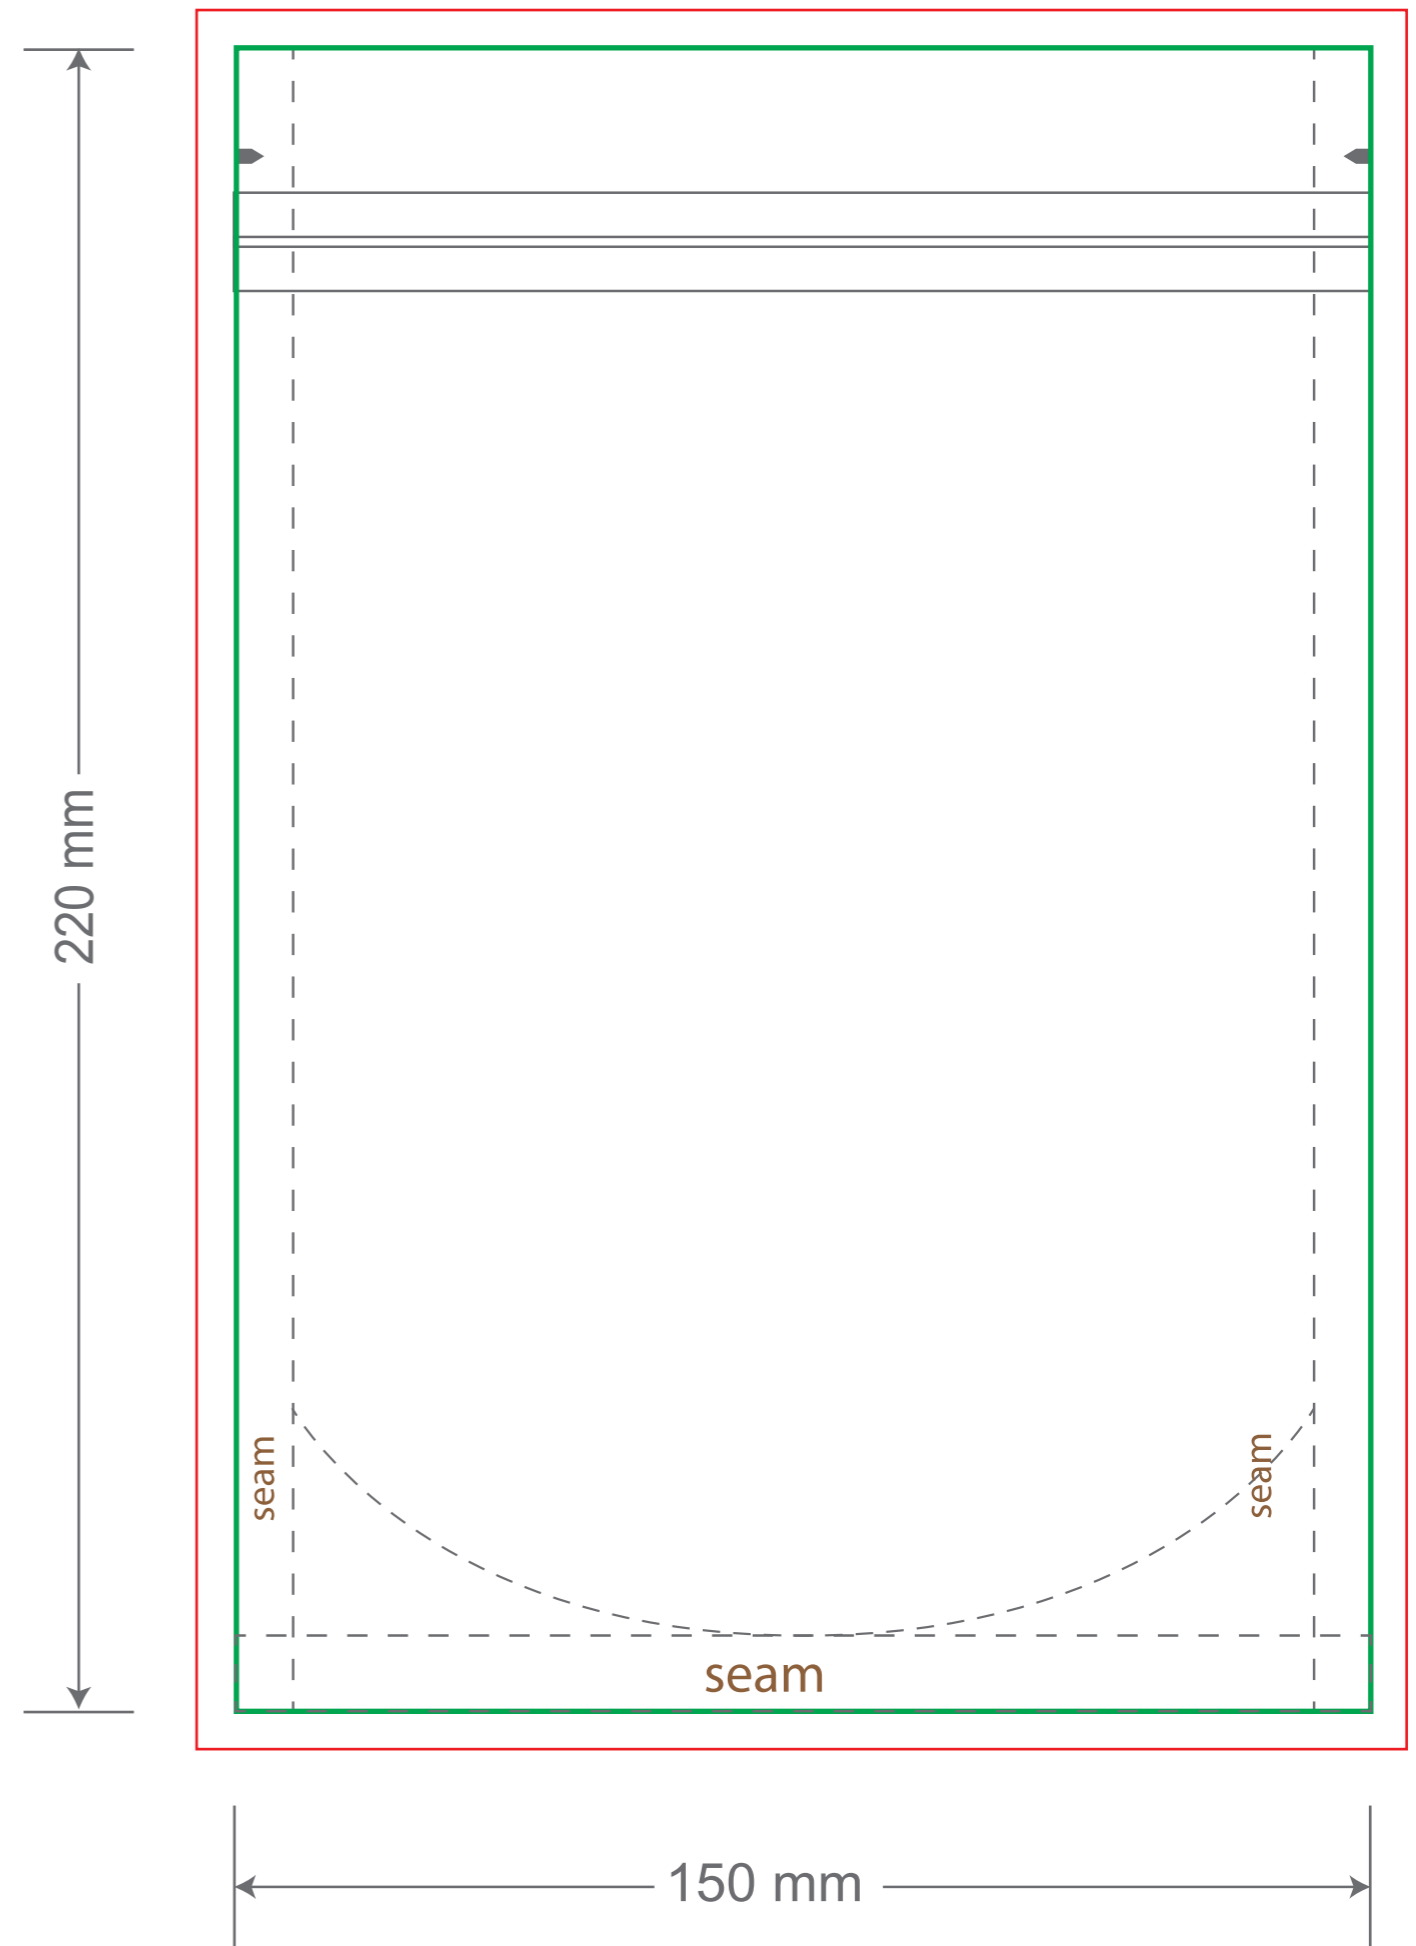

# Front

Tear Notch  
Zipper

# Back

Tear Notch  
Zipper

Green area is the bag area can with printing, except the window area.

Red area is the bleed area, please extend your artwork outside the green area within the red area.