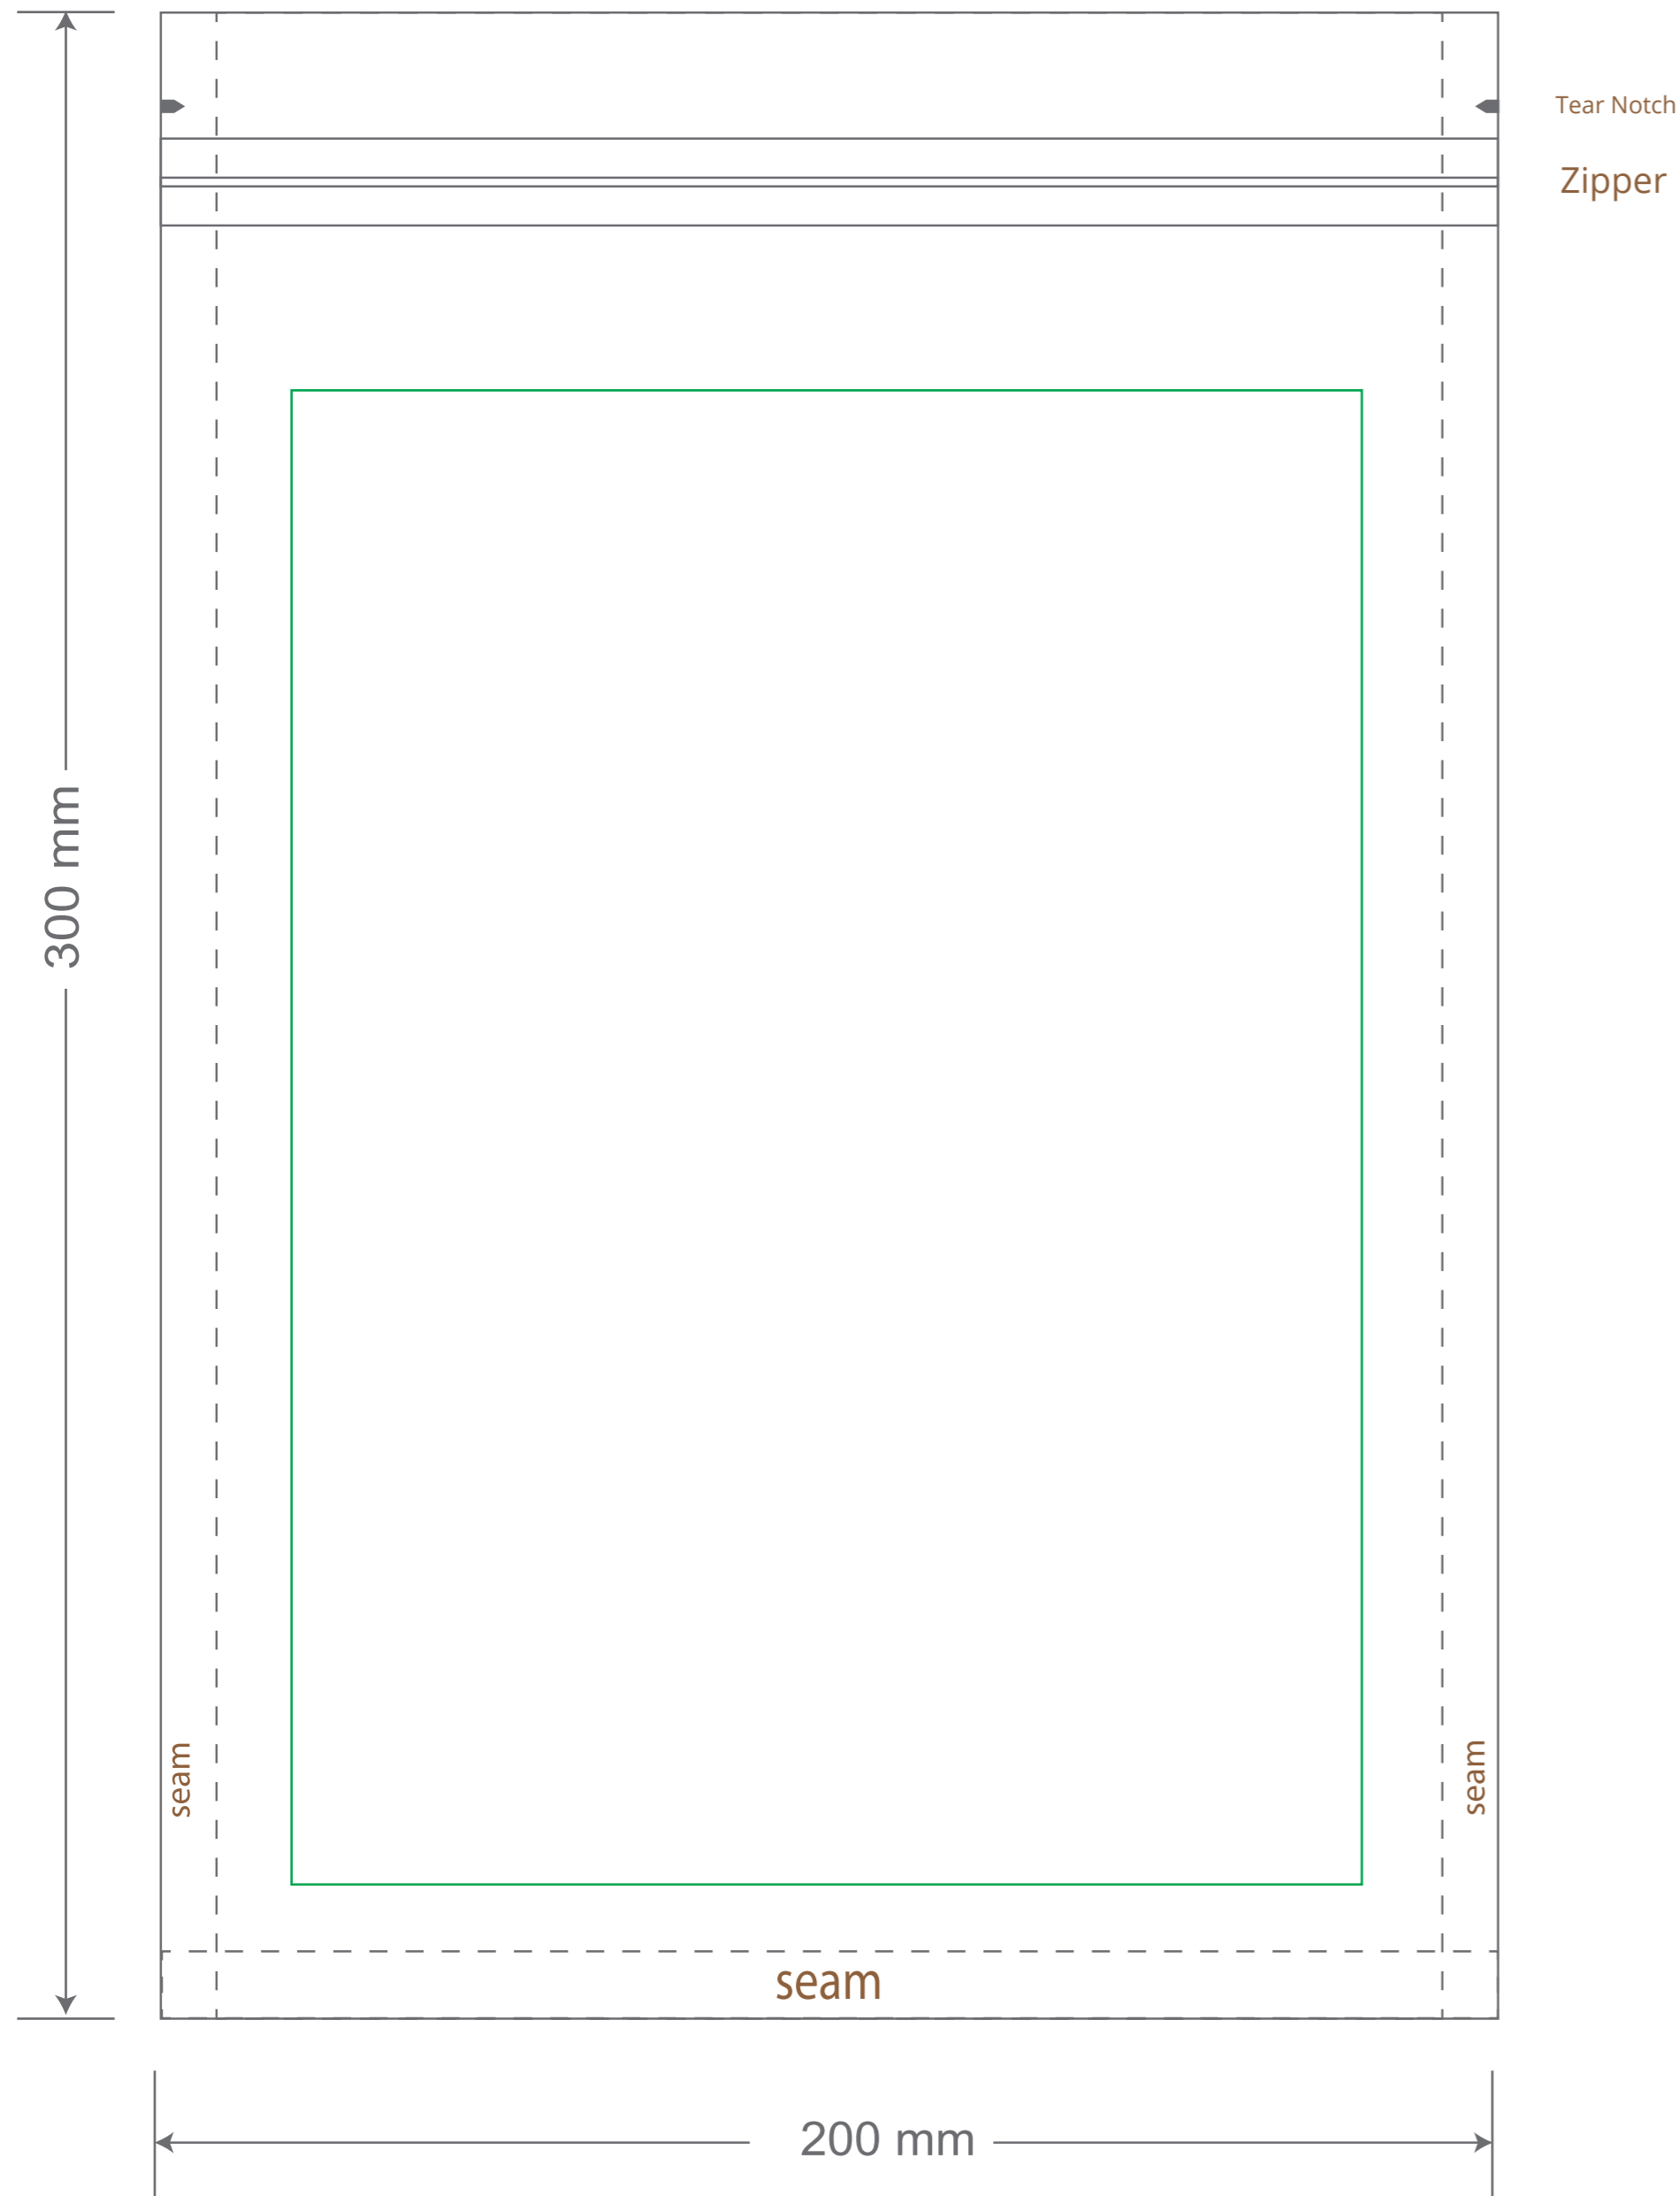

# Front

# Back

Green area is the bag area is the printing area, artwork with at most 2 colors for silkscreen printing.

Note: In Silkscreen printing Text font size must be bigger than 11pt can be clearly printed.