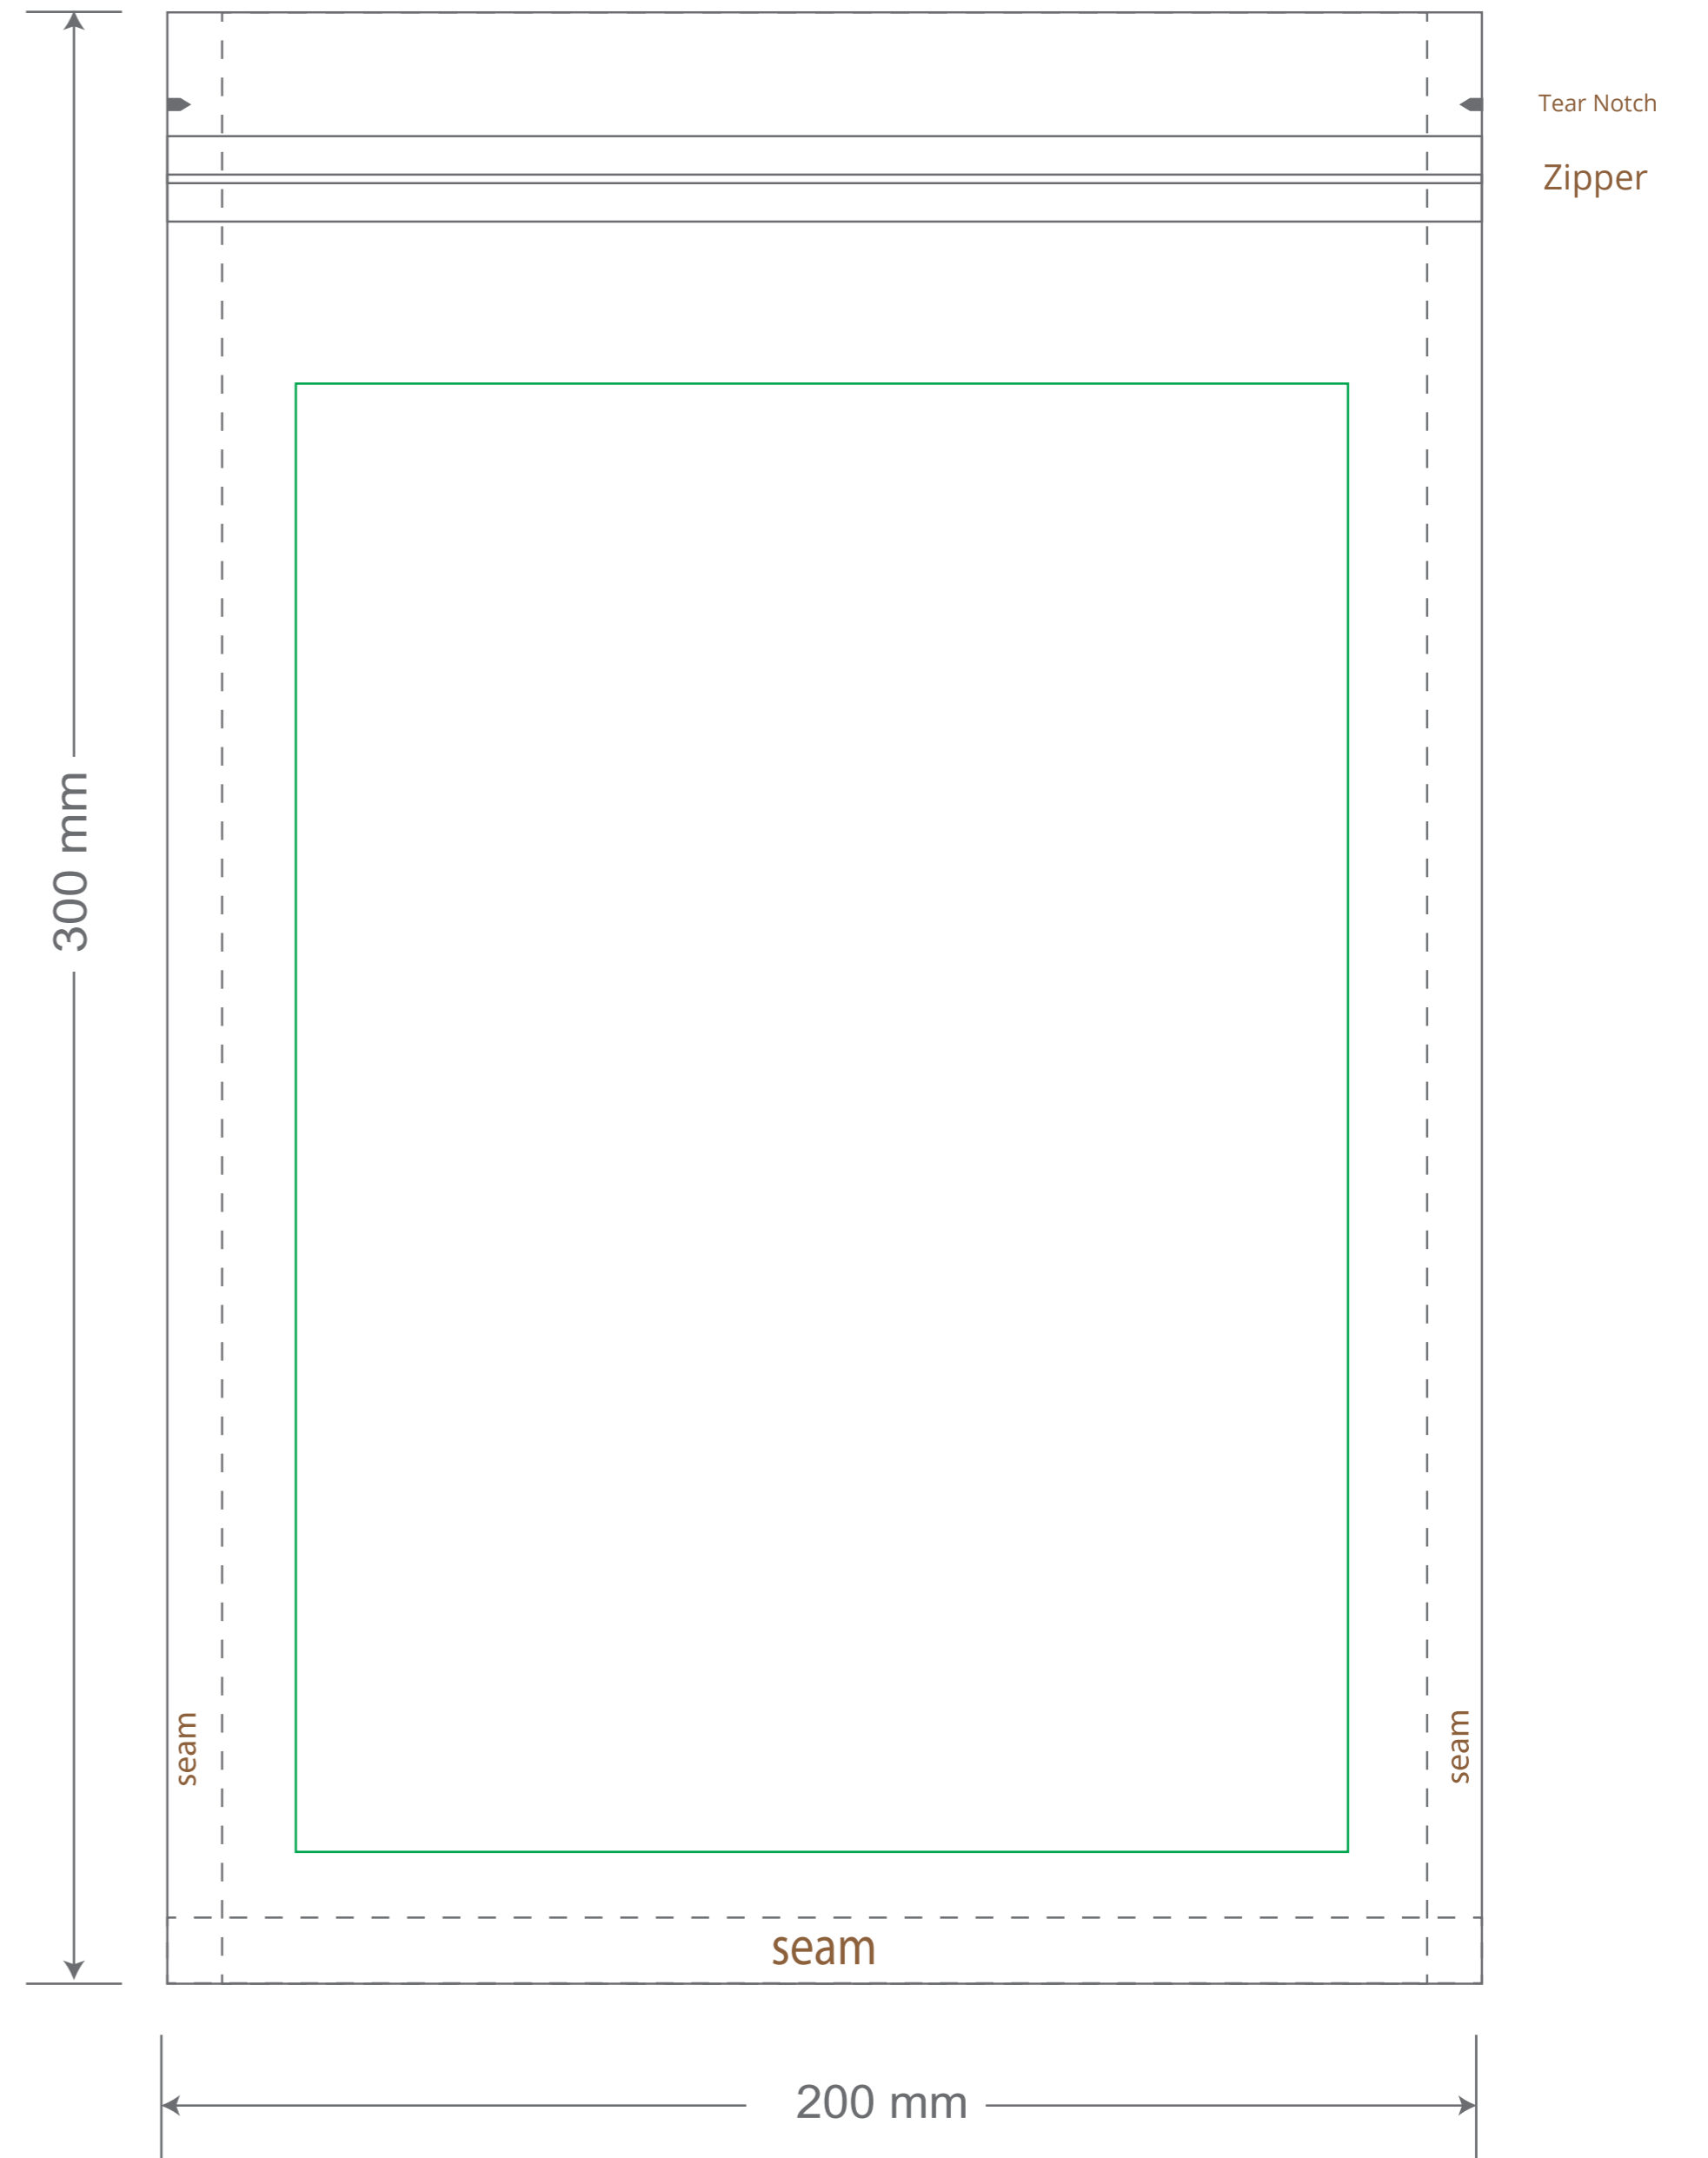

# Front

# Back

Green area is the bag area is the printing area, artwork with at most 2 colors for silkscreen printing.

Note: In Silkscreen printing Text font size must be bigger than 11pt can be clearly printed.