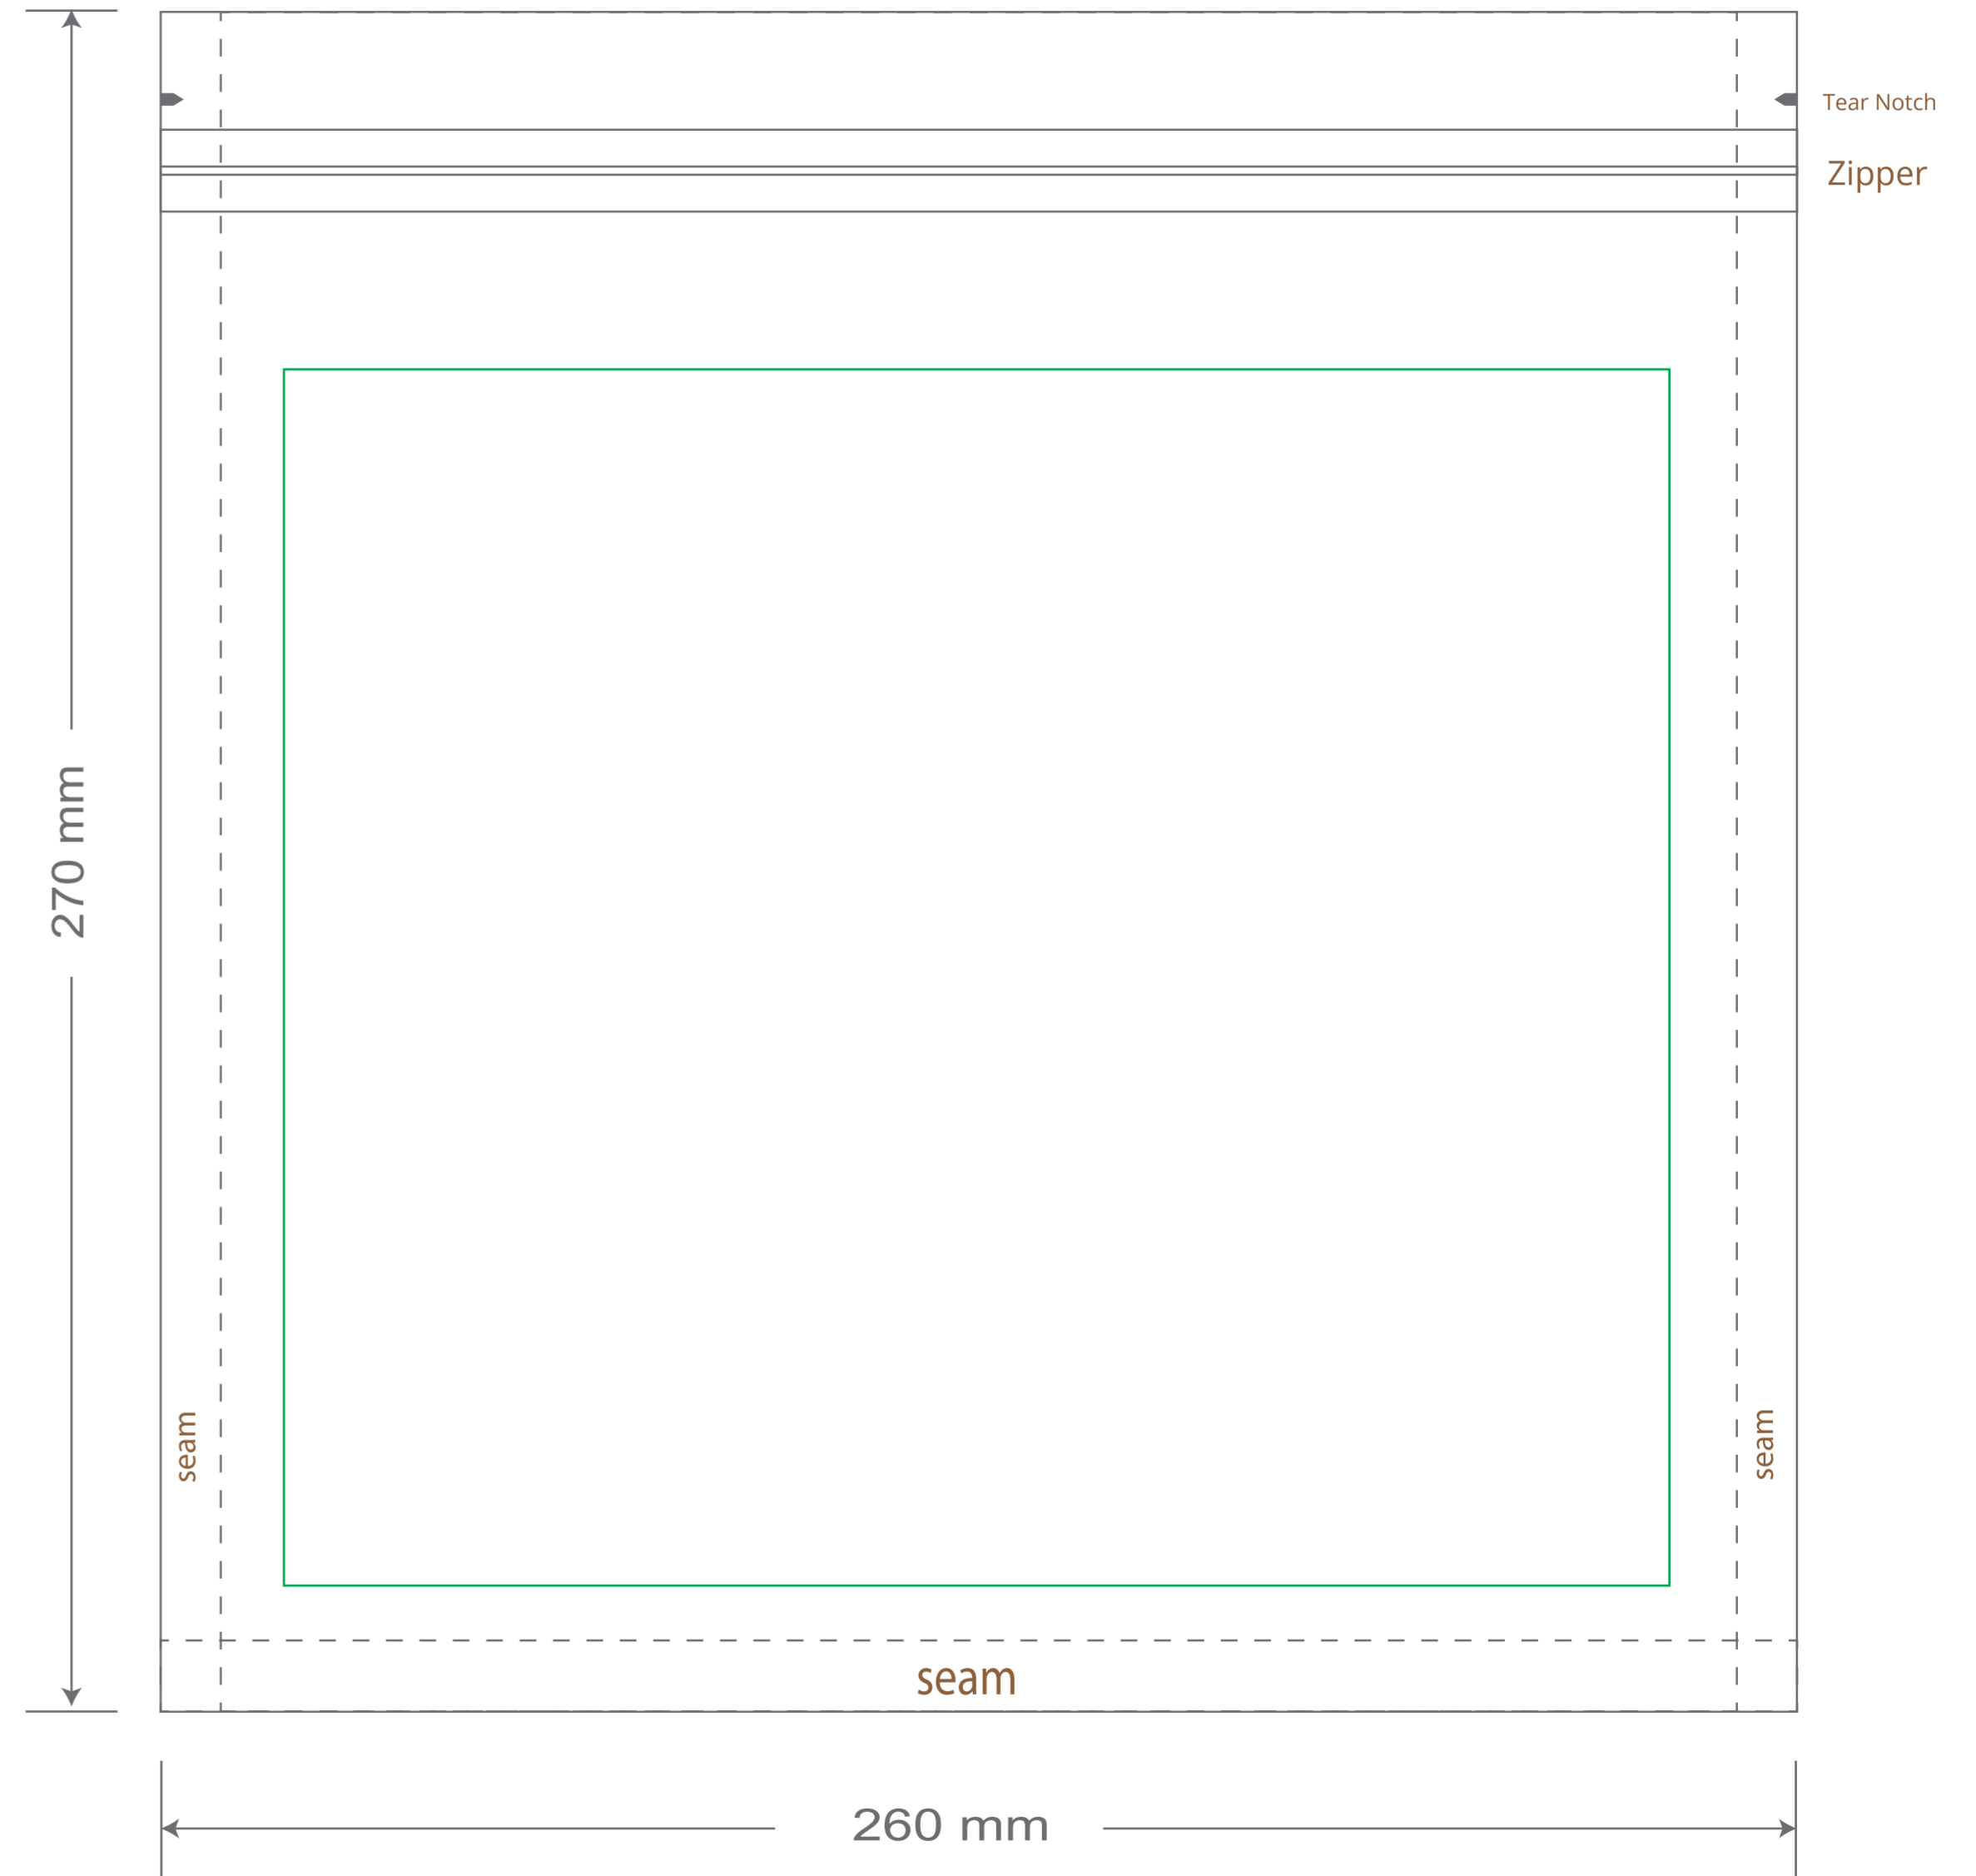

Front

Back

Green area is the bag area is the printing area, artwork with at most 2 colors for silkscreen printing.

Note: In Silkscreen printing Text font size must be bigger than 11pt can be clearly printed.