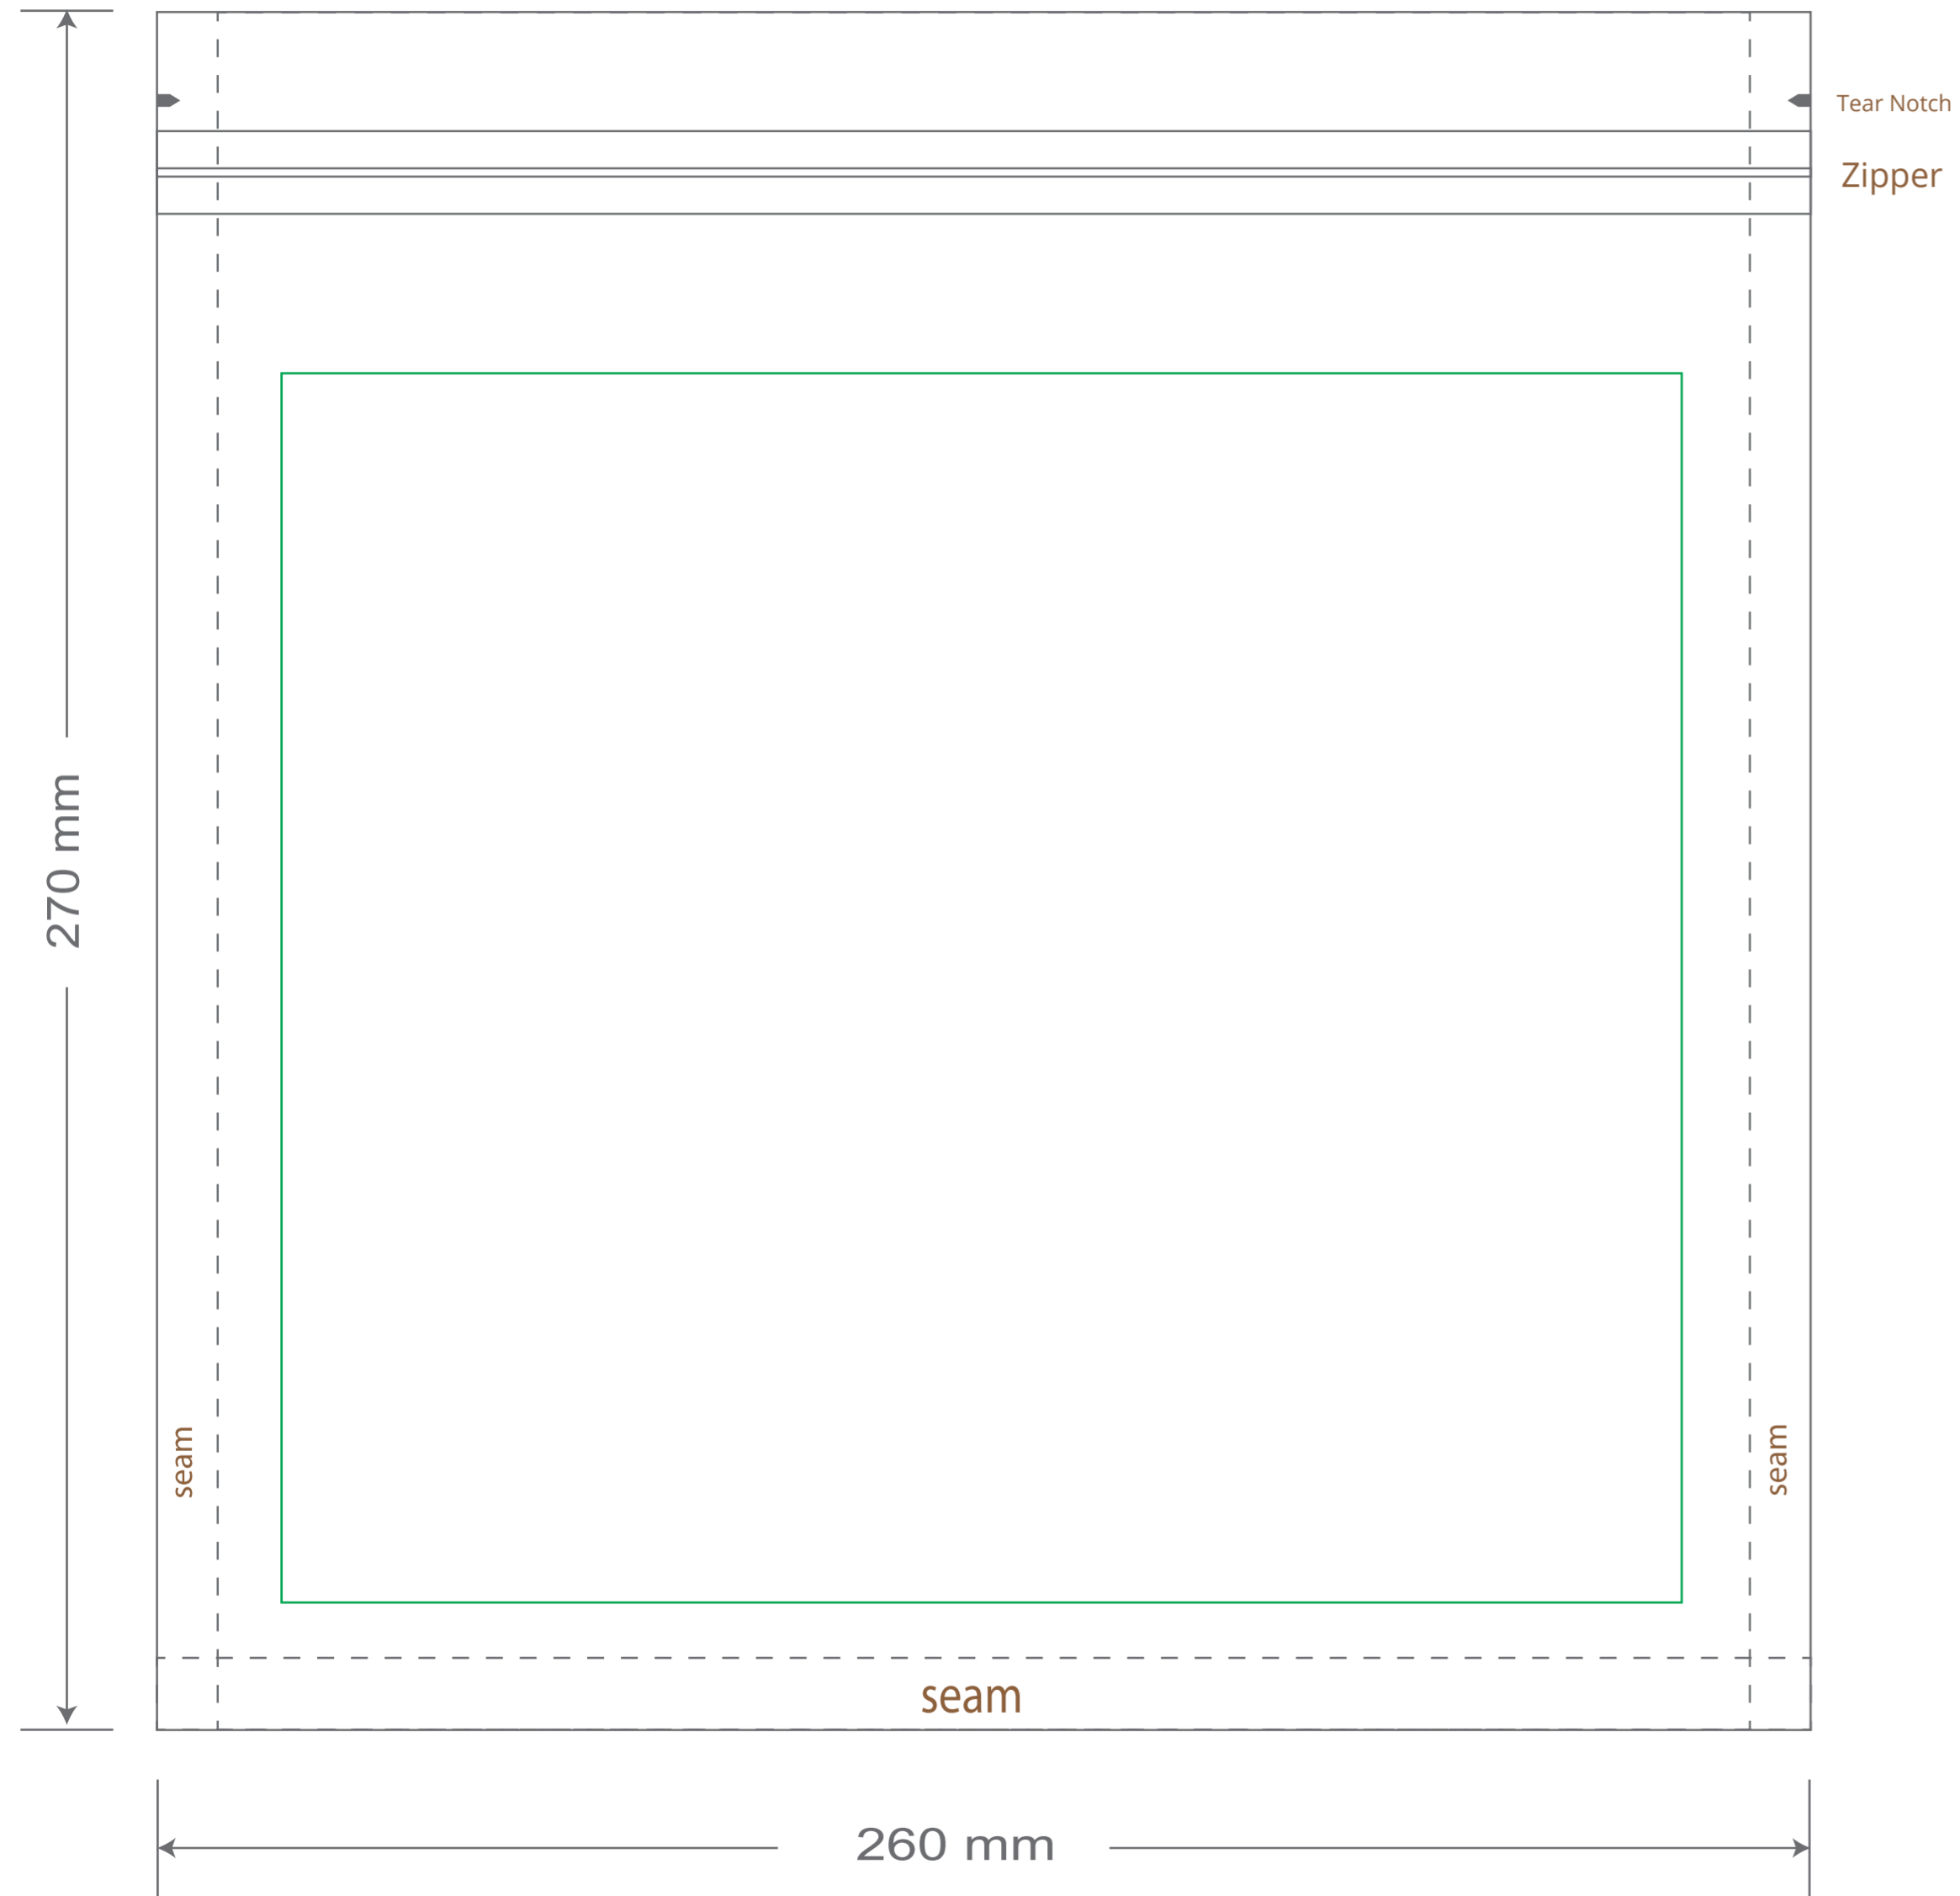

Front

Back

Green area is the bag area is the printing area, artwork with at most 2 colors for silkscreen printing.

Note: In Silkscreen printing Text font size must be bigger than 11pt can be clearly printed.