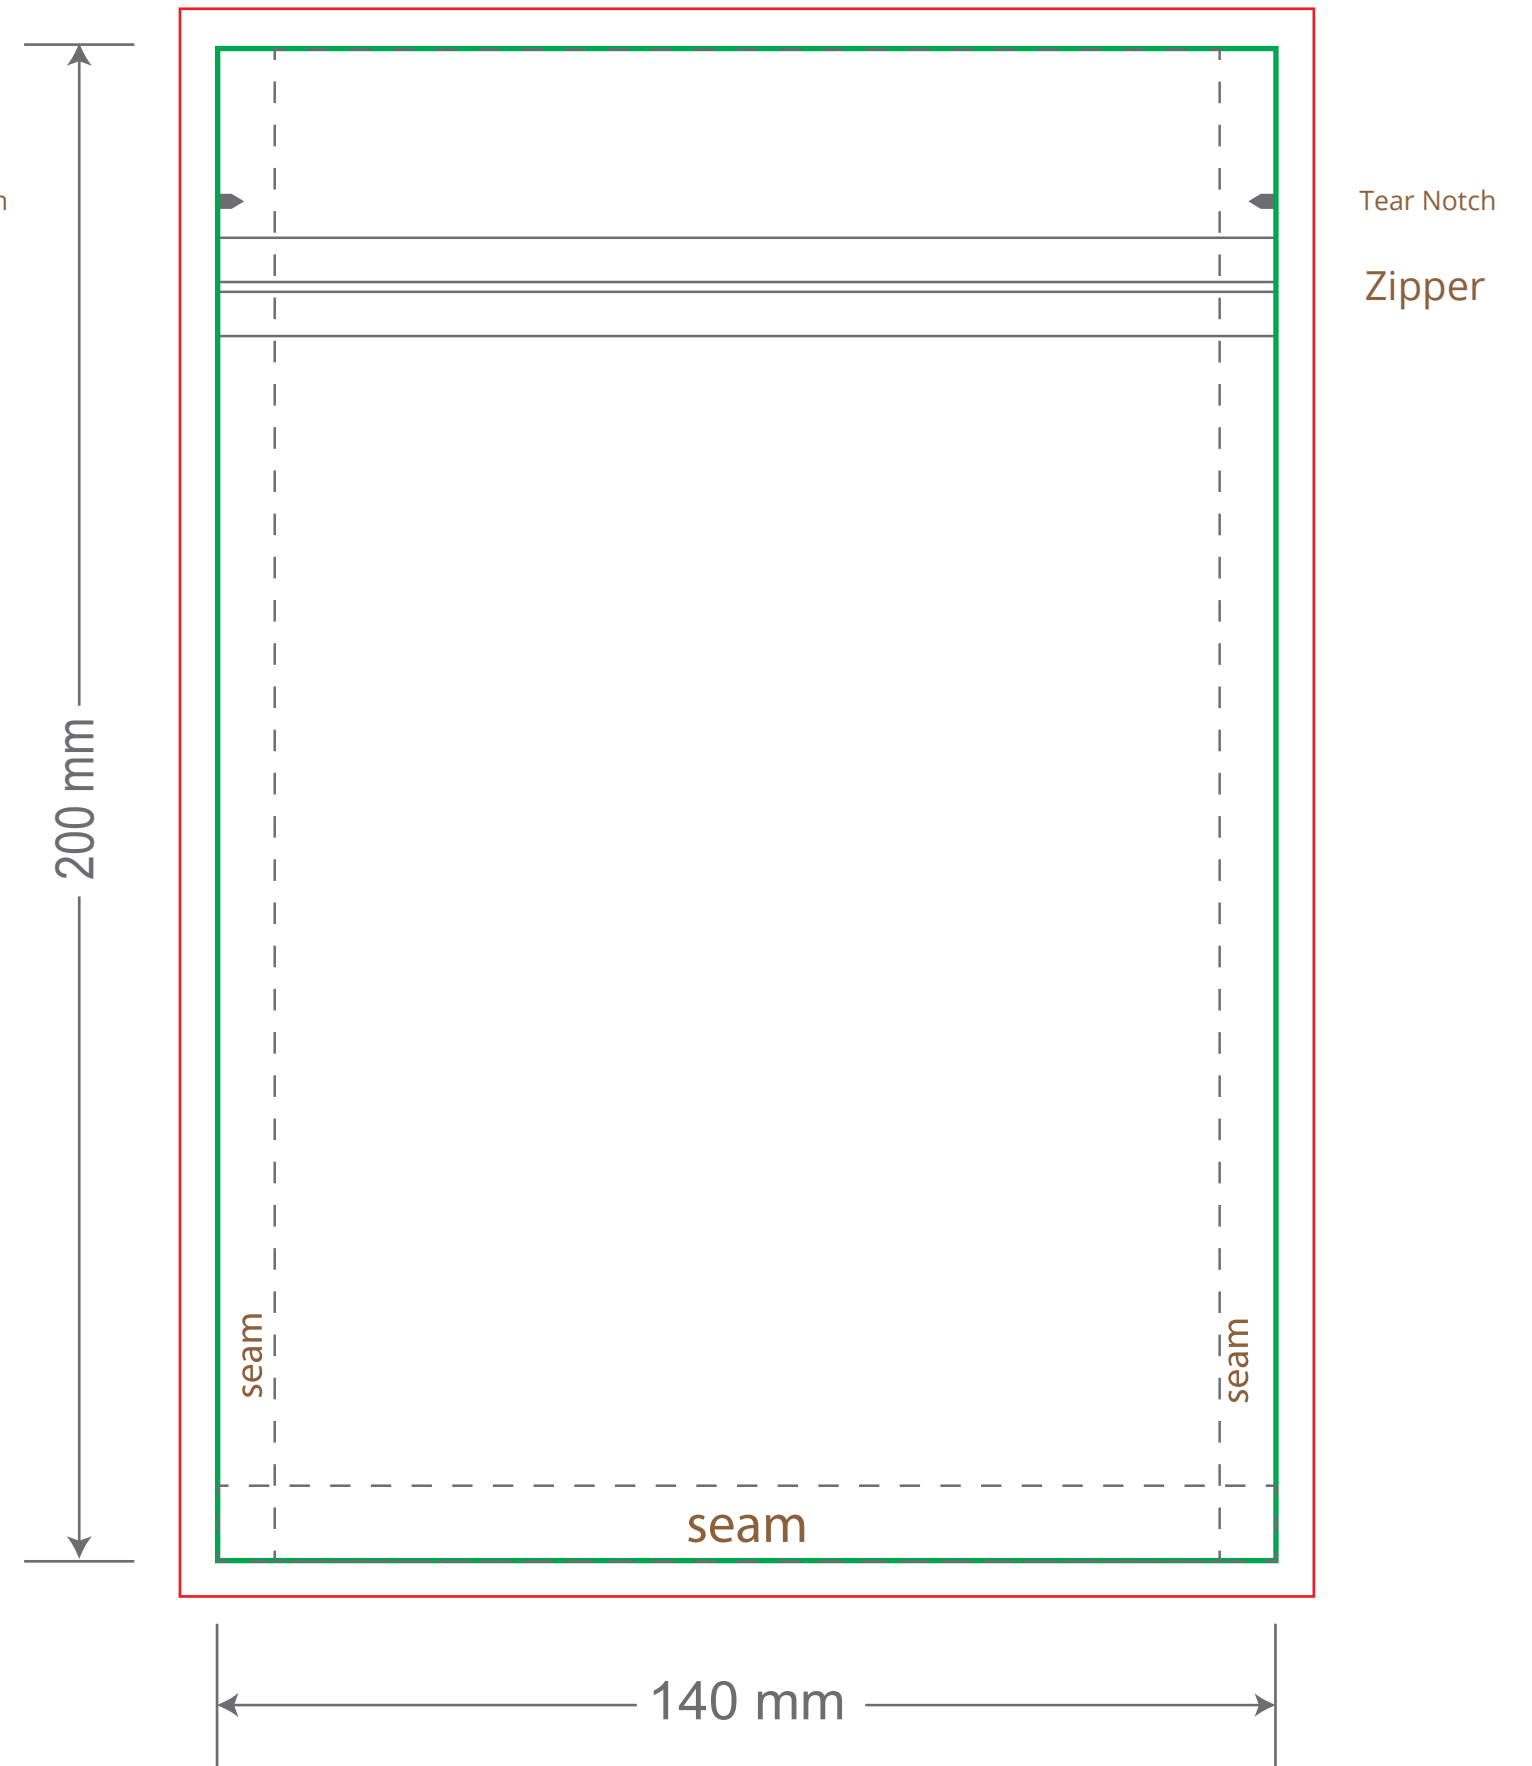

# Front

# Back

Green area is the bag area can with printing, except the window area.

Red area is the bleed area, please extend your artwork outside the green area within the red area.