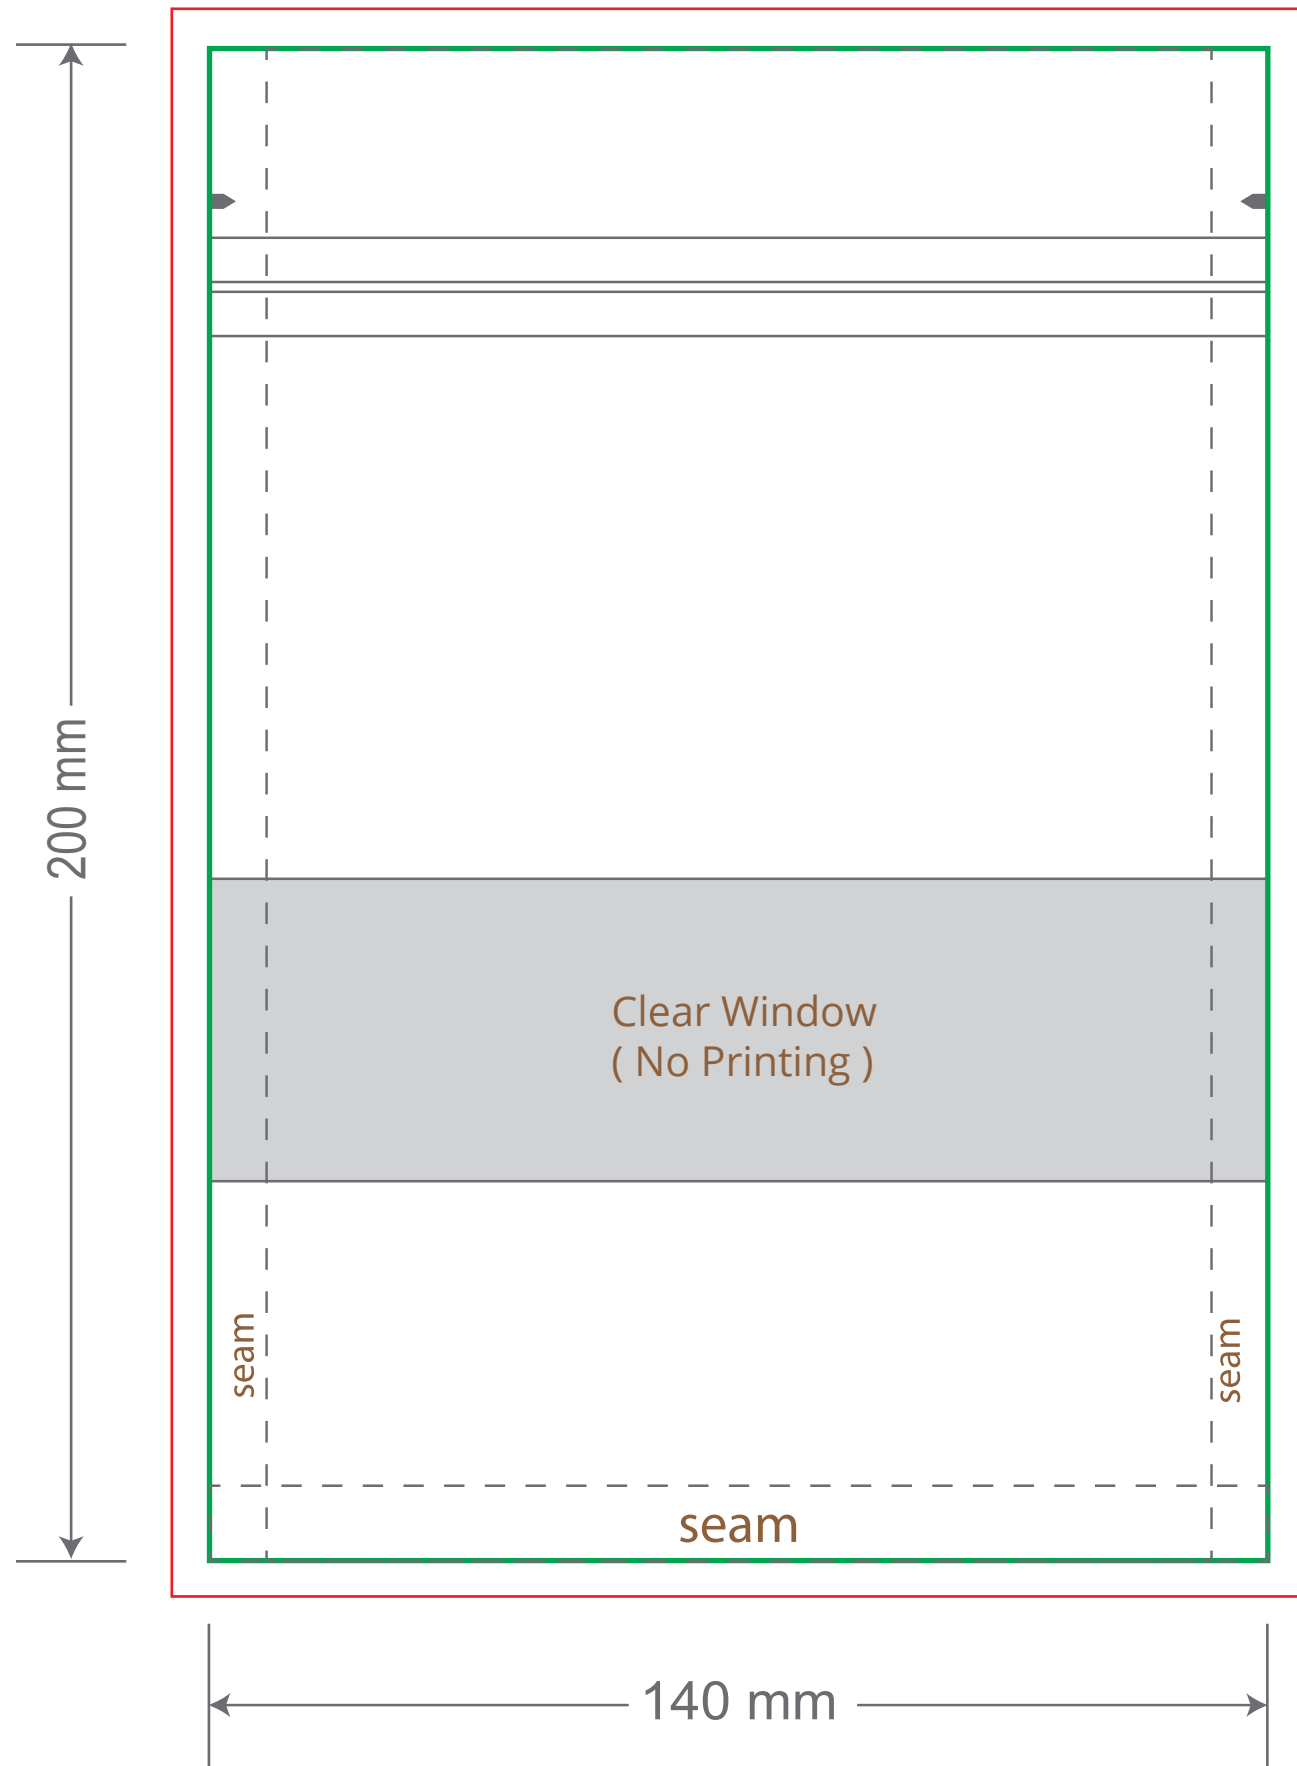

# Front

# Back

Green area is the bag area can with printing, except the window area.

Red area is the bleed area, please extend your artwork outside the green area within the red area.