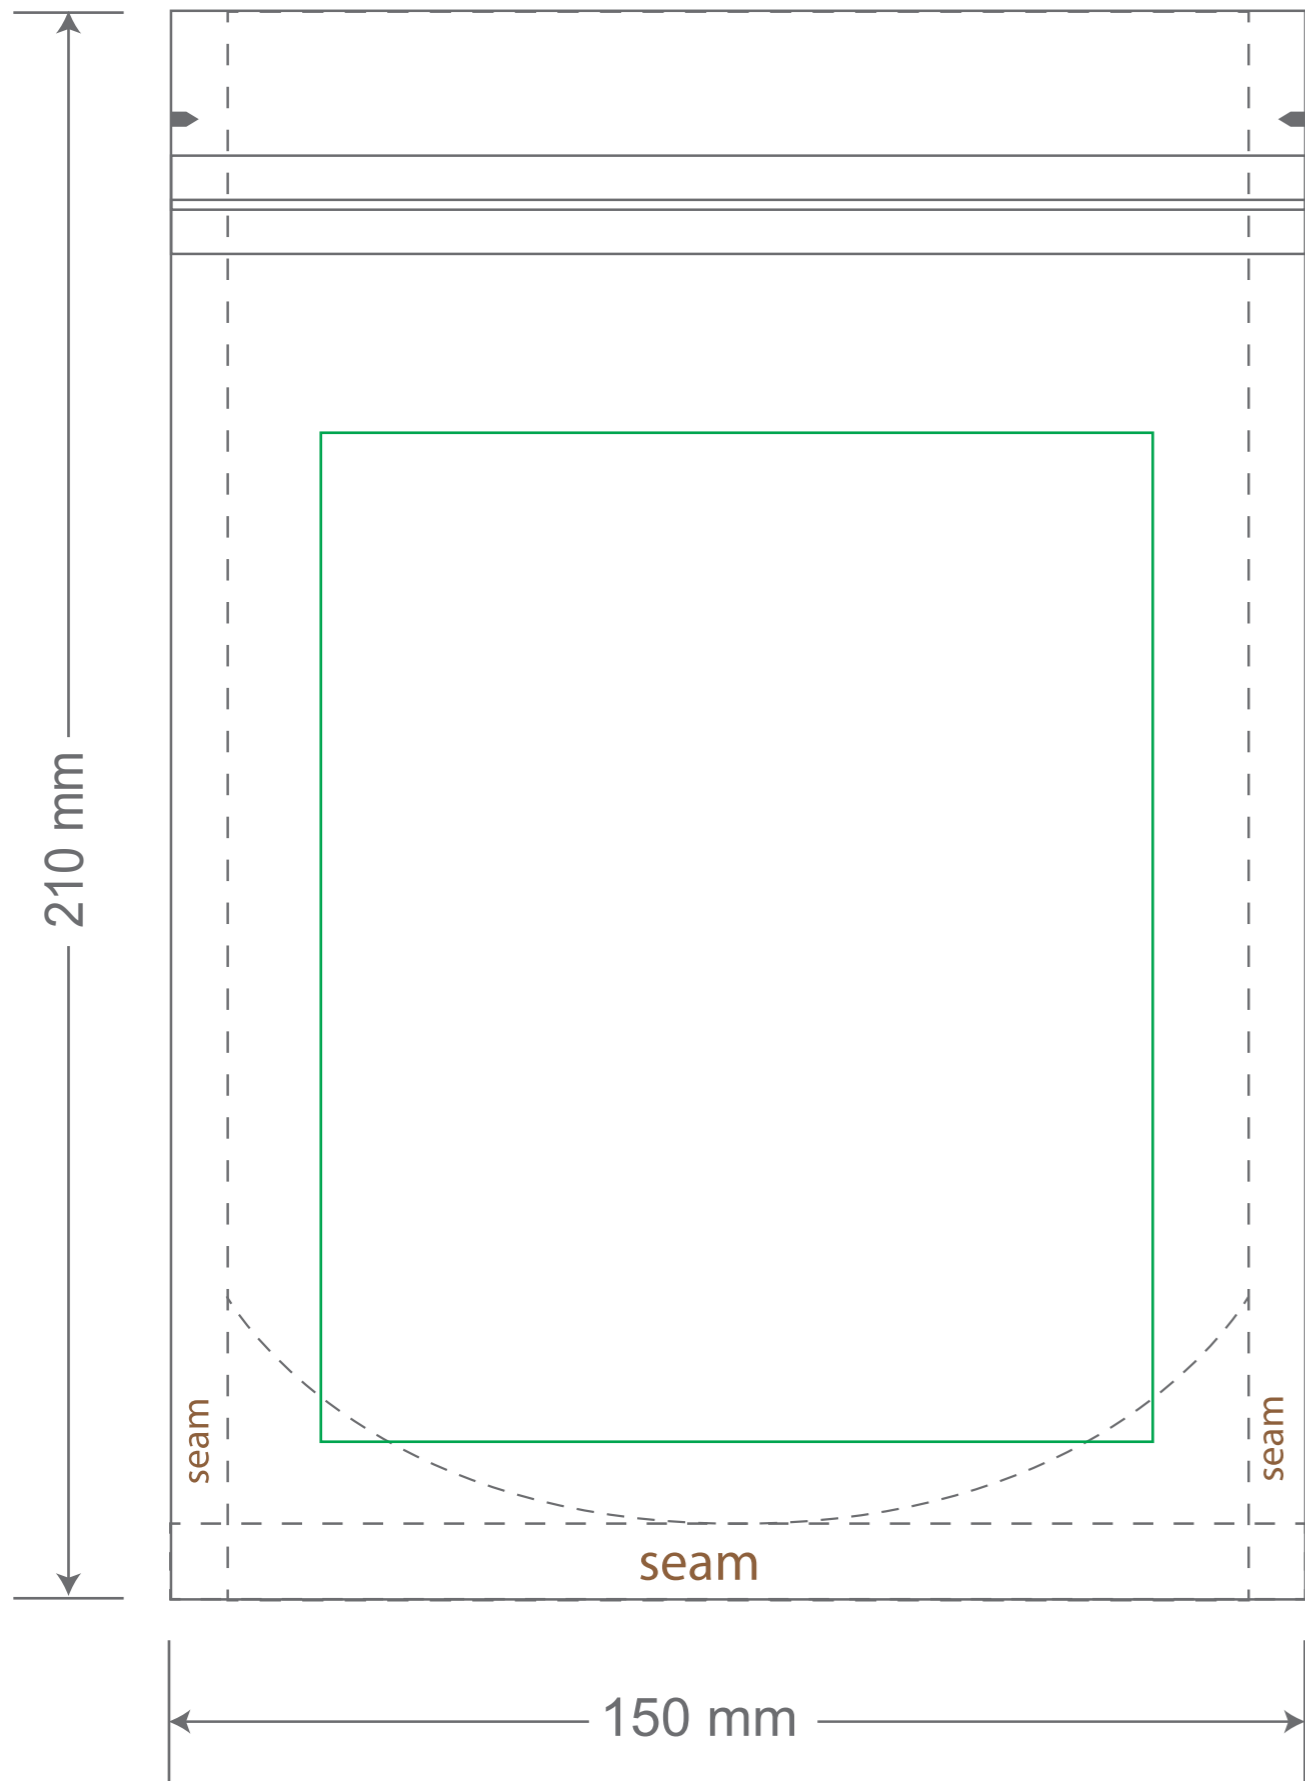

Front

Back

Green area is the bag area is the printing area, artwork with at most 2 colors for silkscreen printing.

Note: In Silkscreen printing Text font size must be bigger than 11pt can be clearly printed.