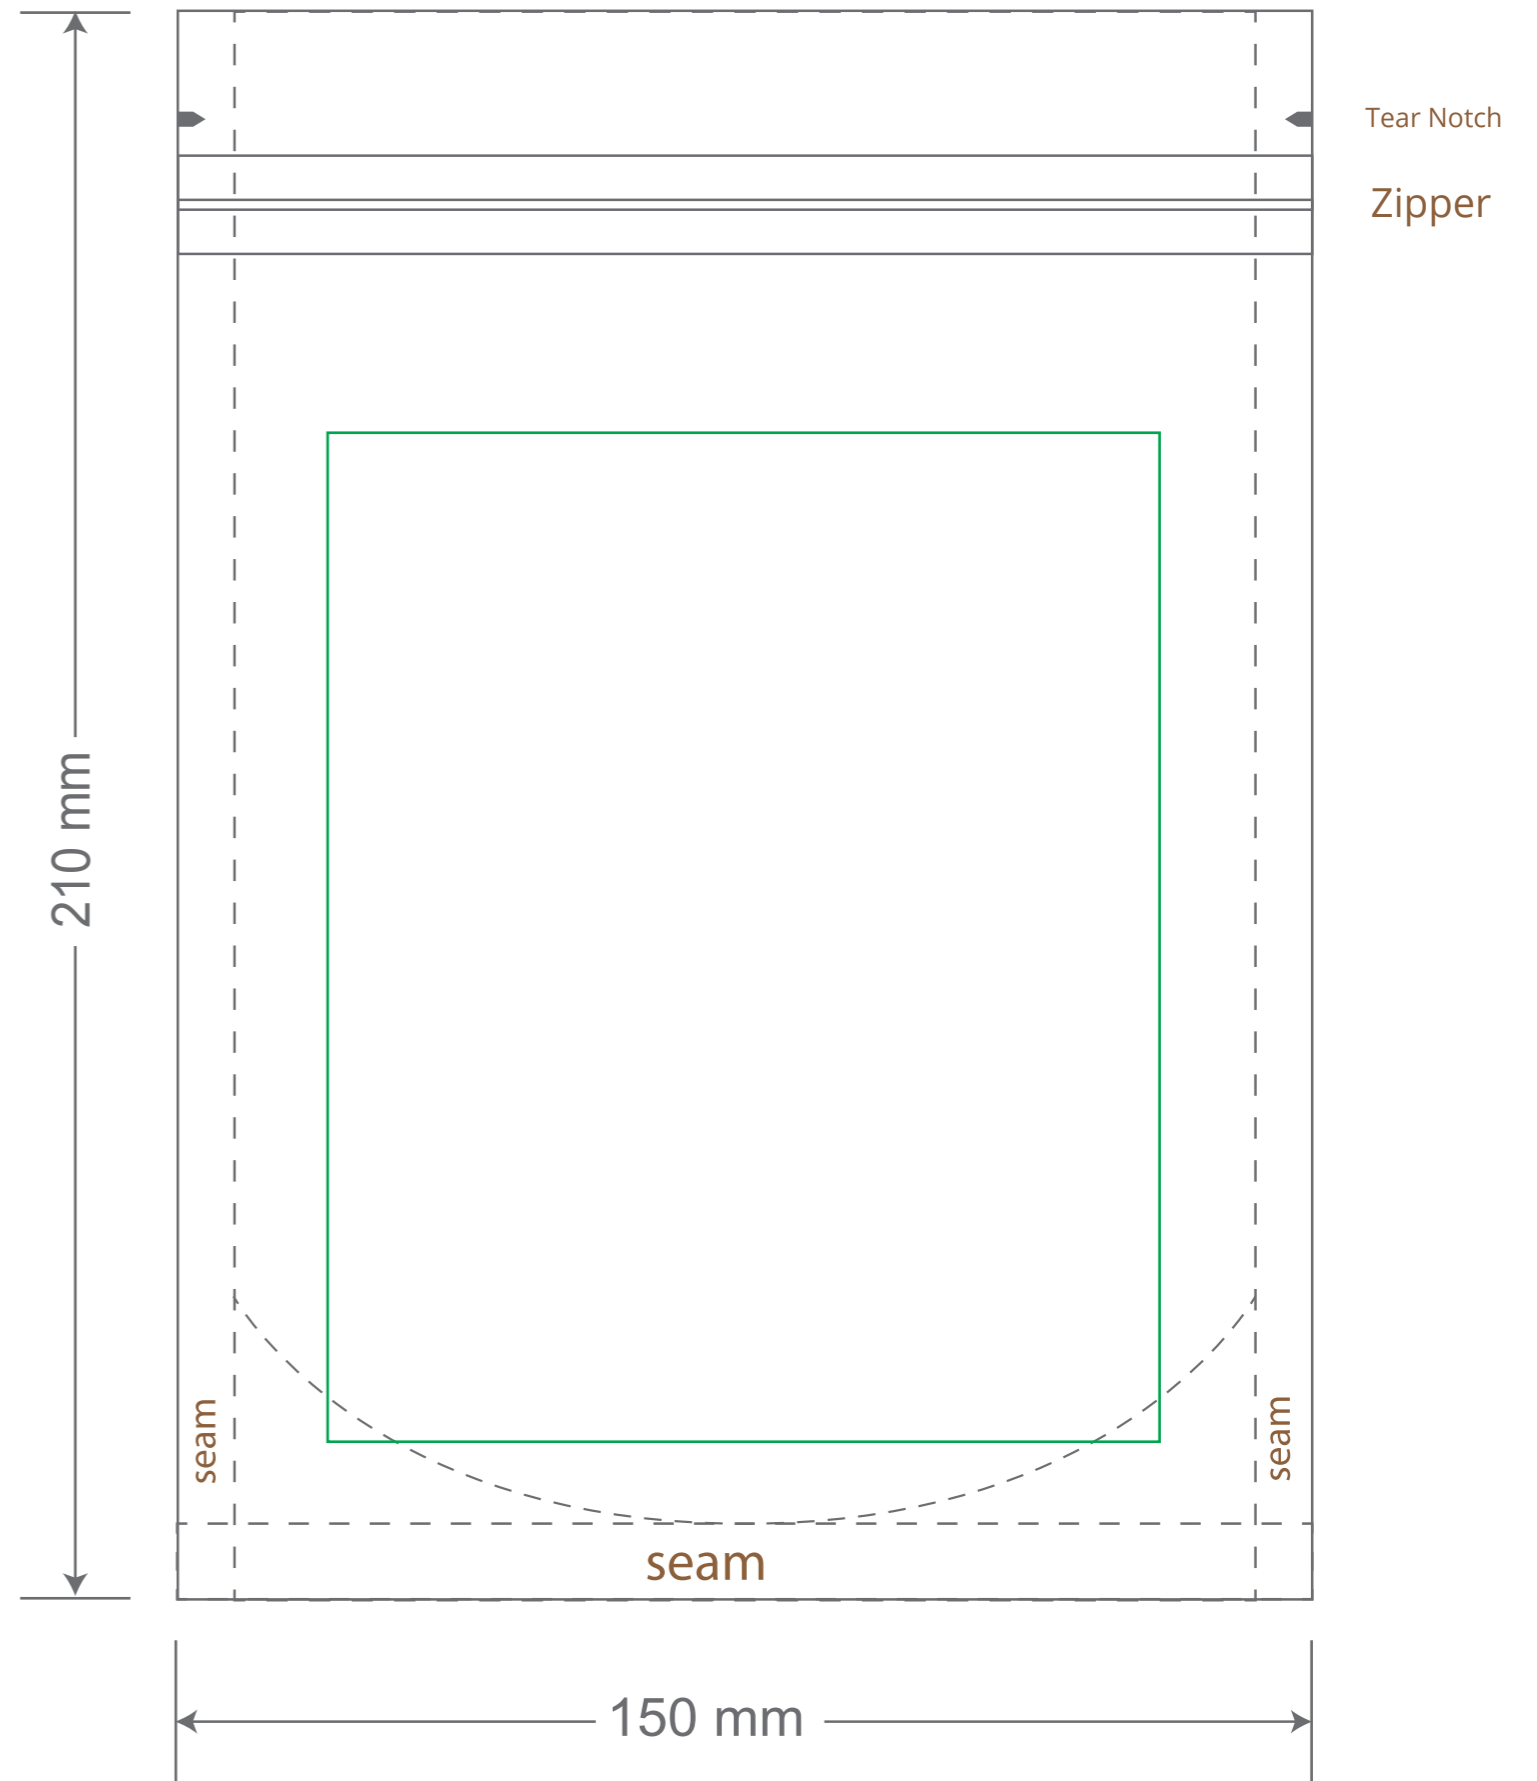

Front

Back

Green area is the bag area is the printing area, artwork with at most 2 colors for silkscreen printing.

Note: In Silkscreen printing Text font size must be bigger than 11pt can be clearly printed.