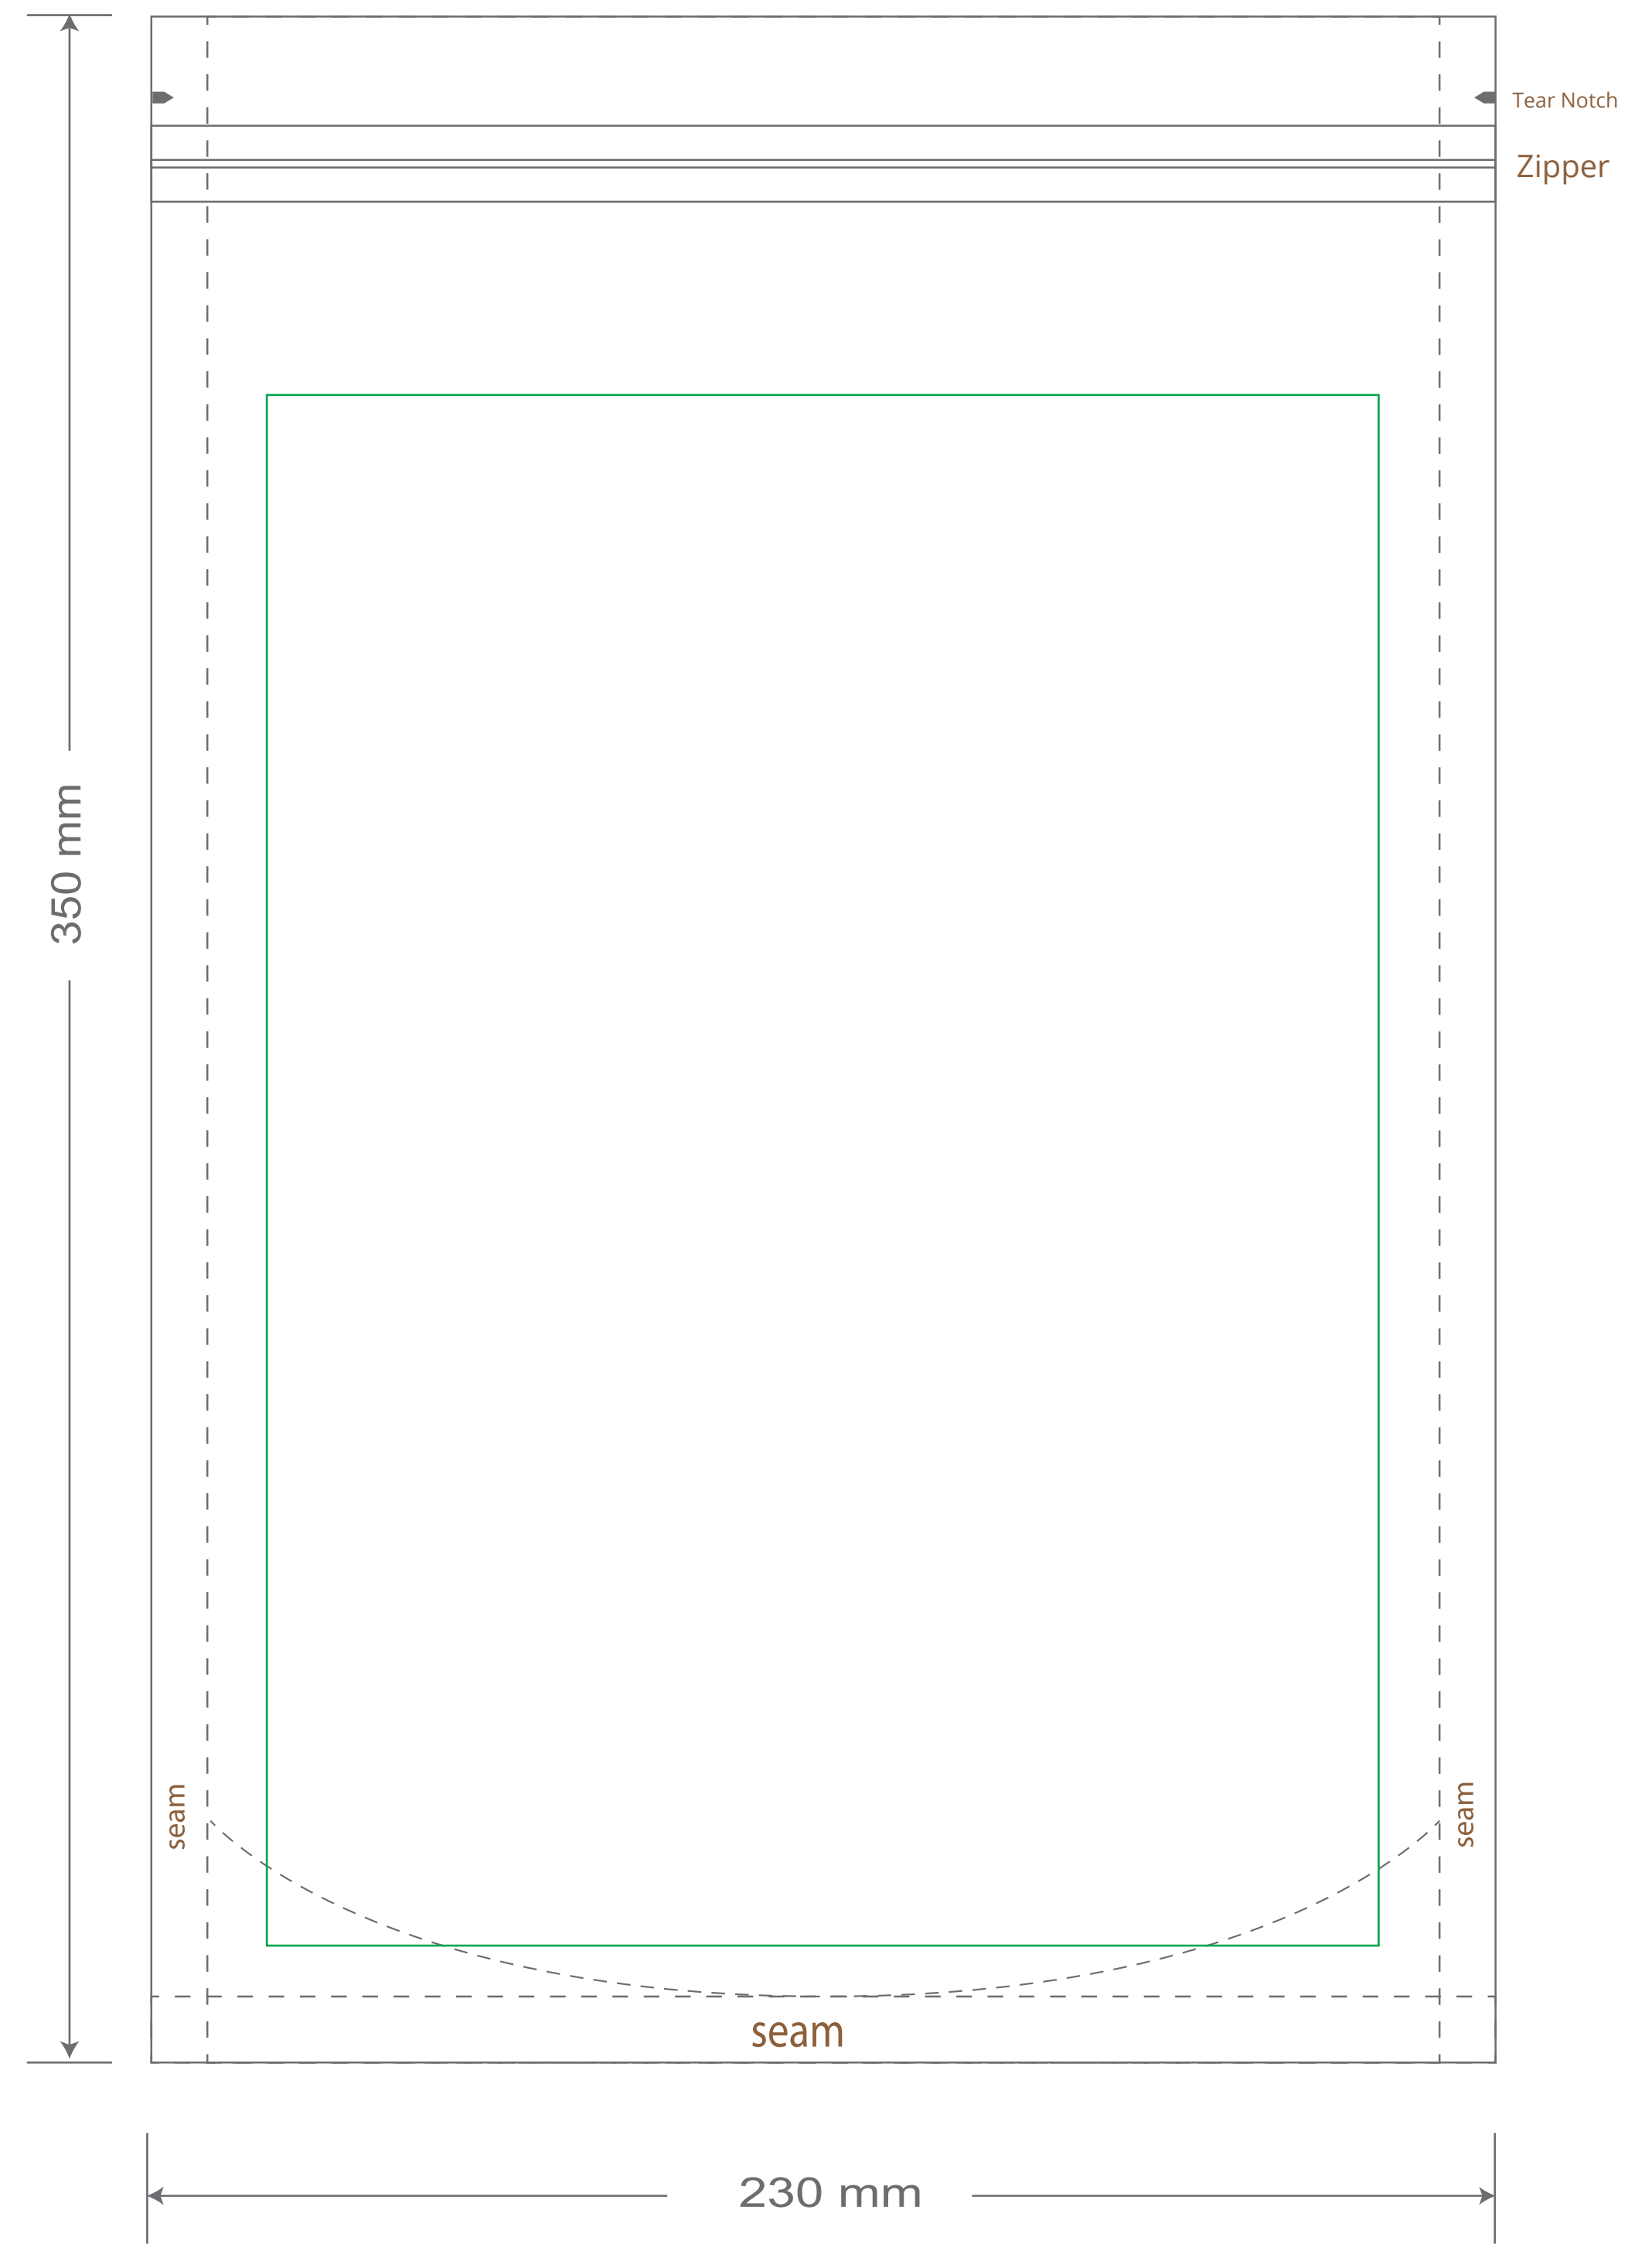

# Front

# Back

Green area is the bag area is the printing area, artwork with at most 2 colors for silkscreen printing.

Note: In Silkscreen printing Text font size must be bigger than 11pt can be clearly printed.