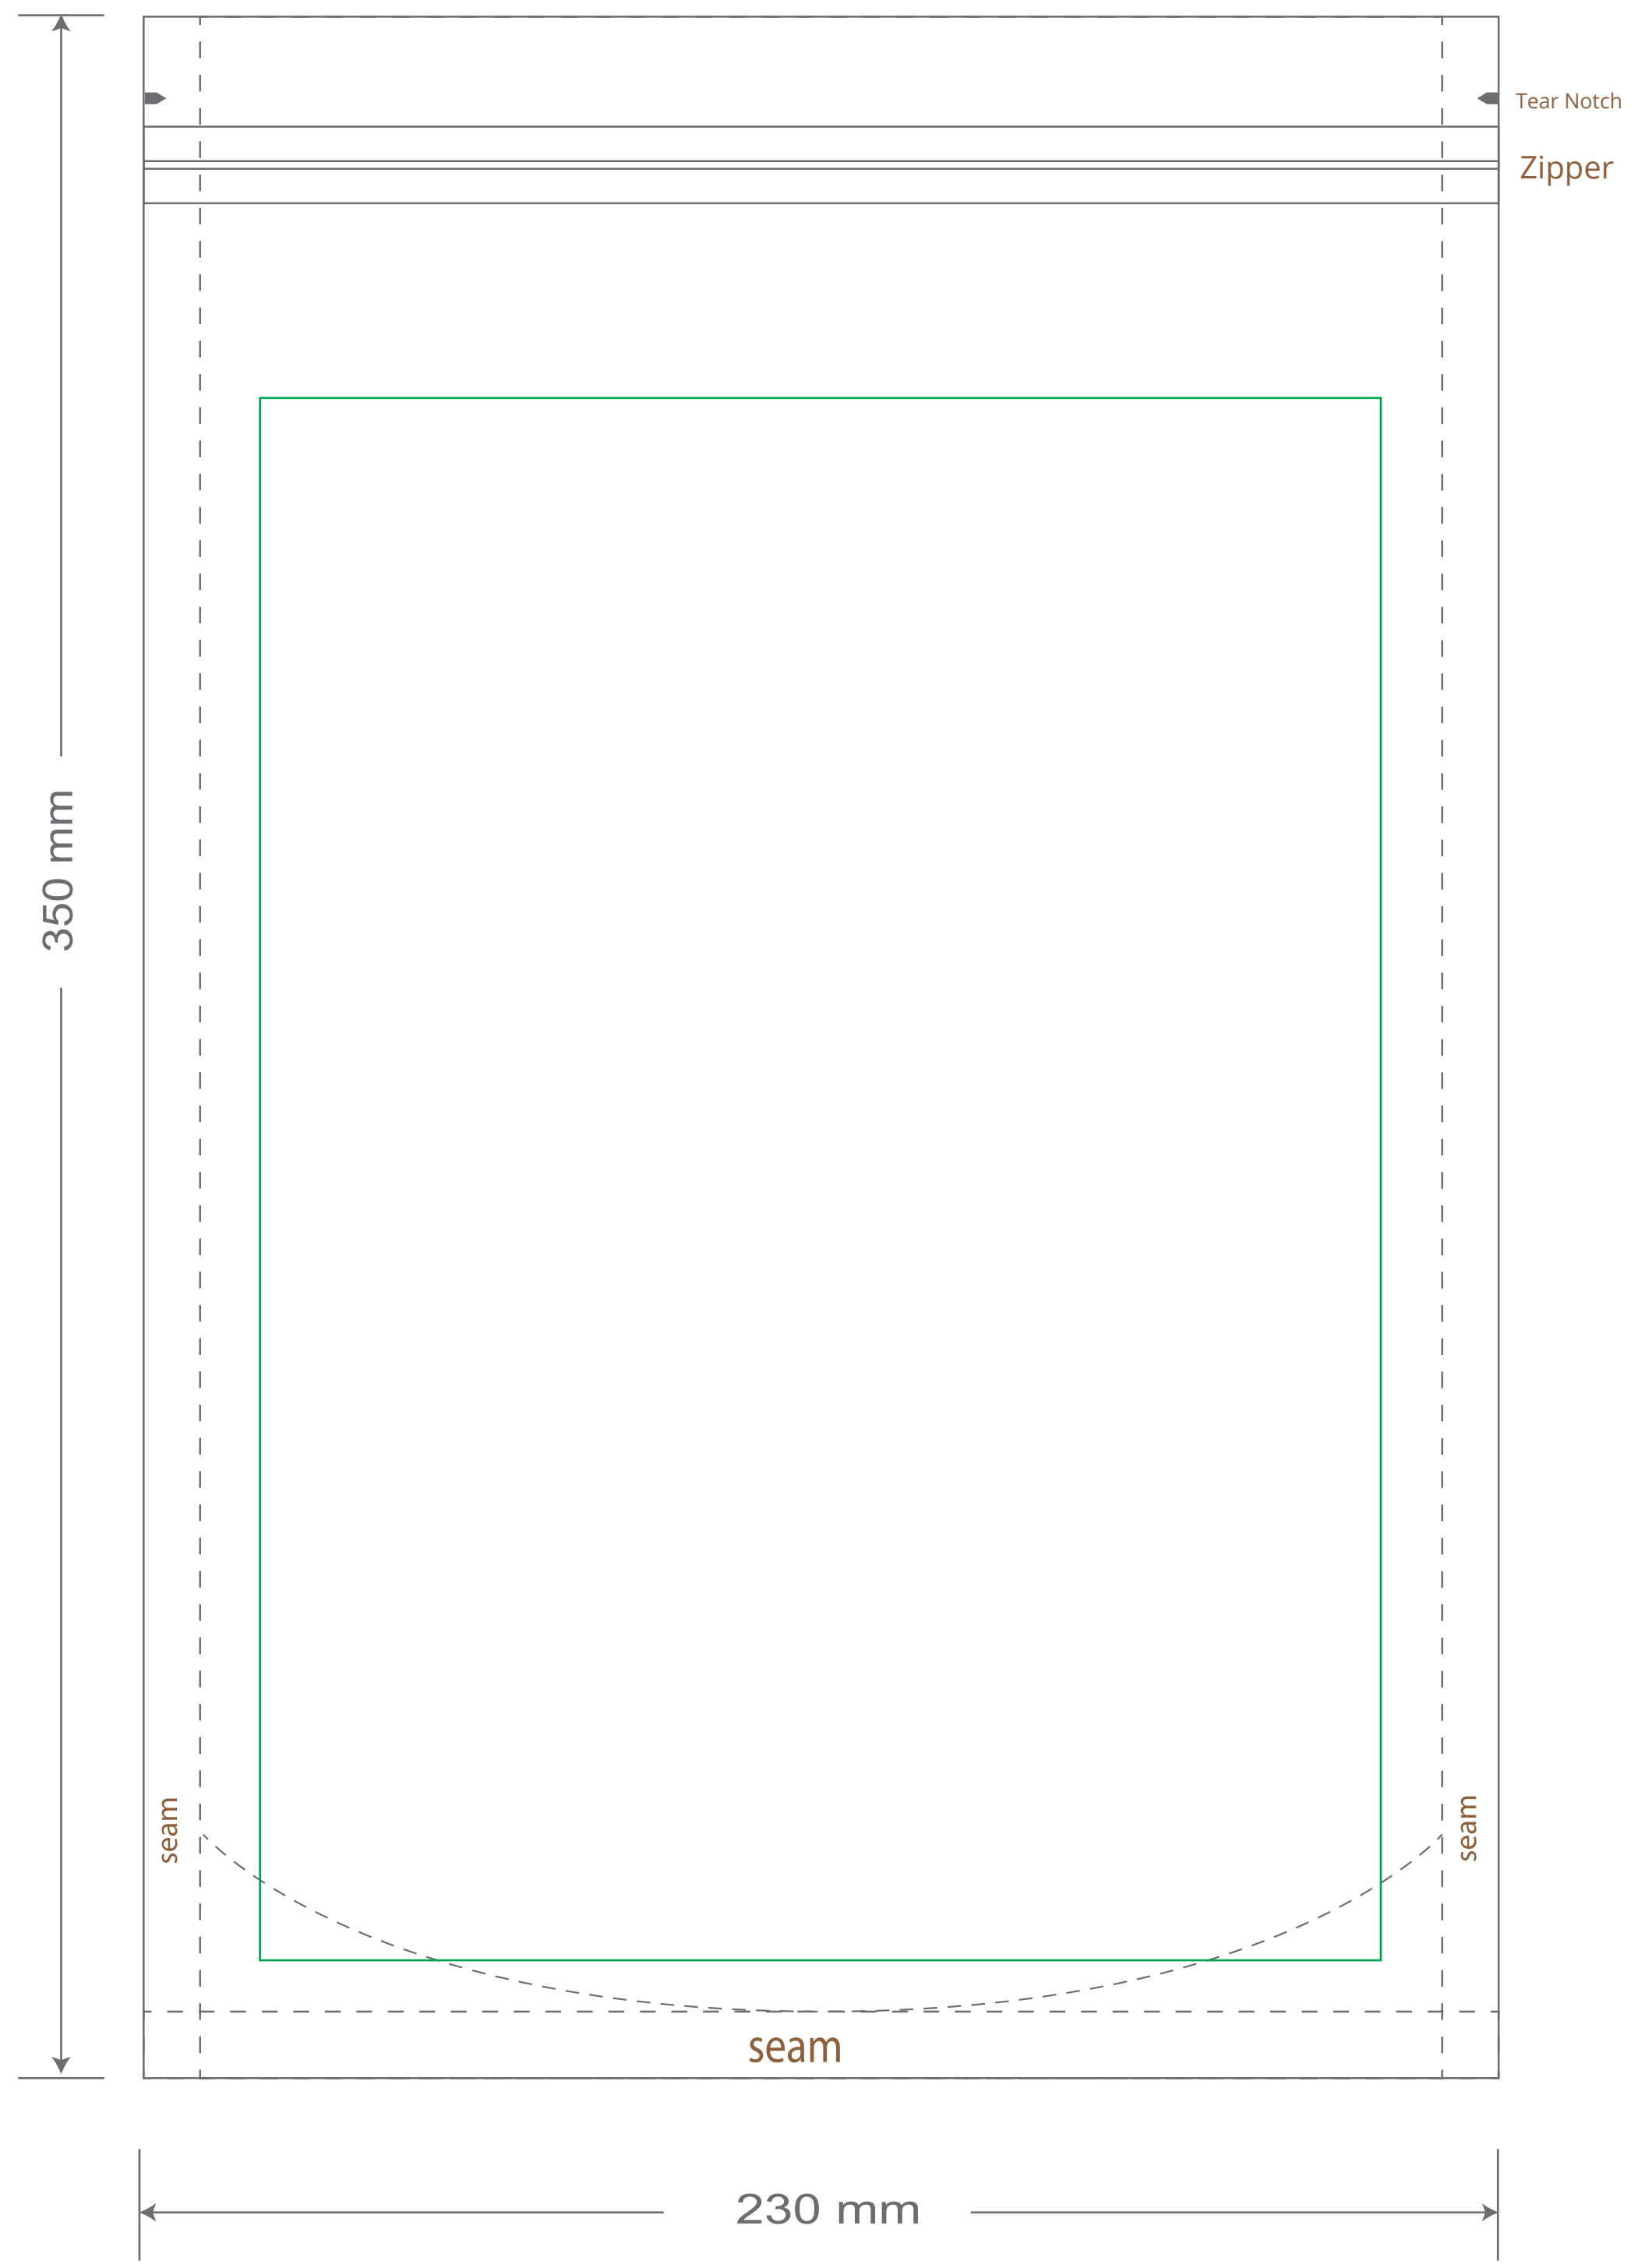

# Front

# Back

Green area is the bag area is the printing area, artwork with at most 2 colors for silkscreen printing.

Note: In Silkscreen printing Text font size must be bigger than 11pt can be clearly printed.