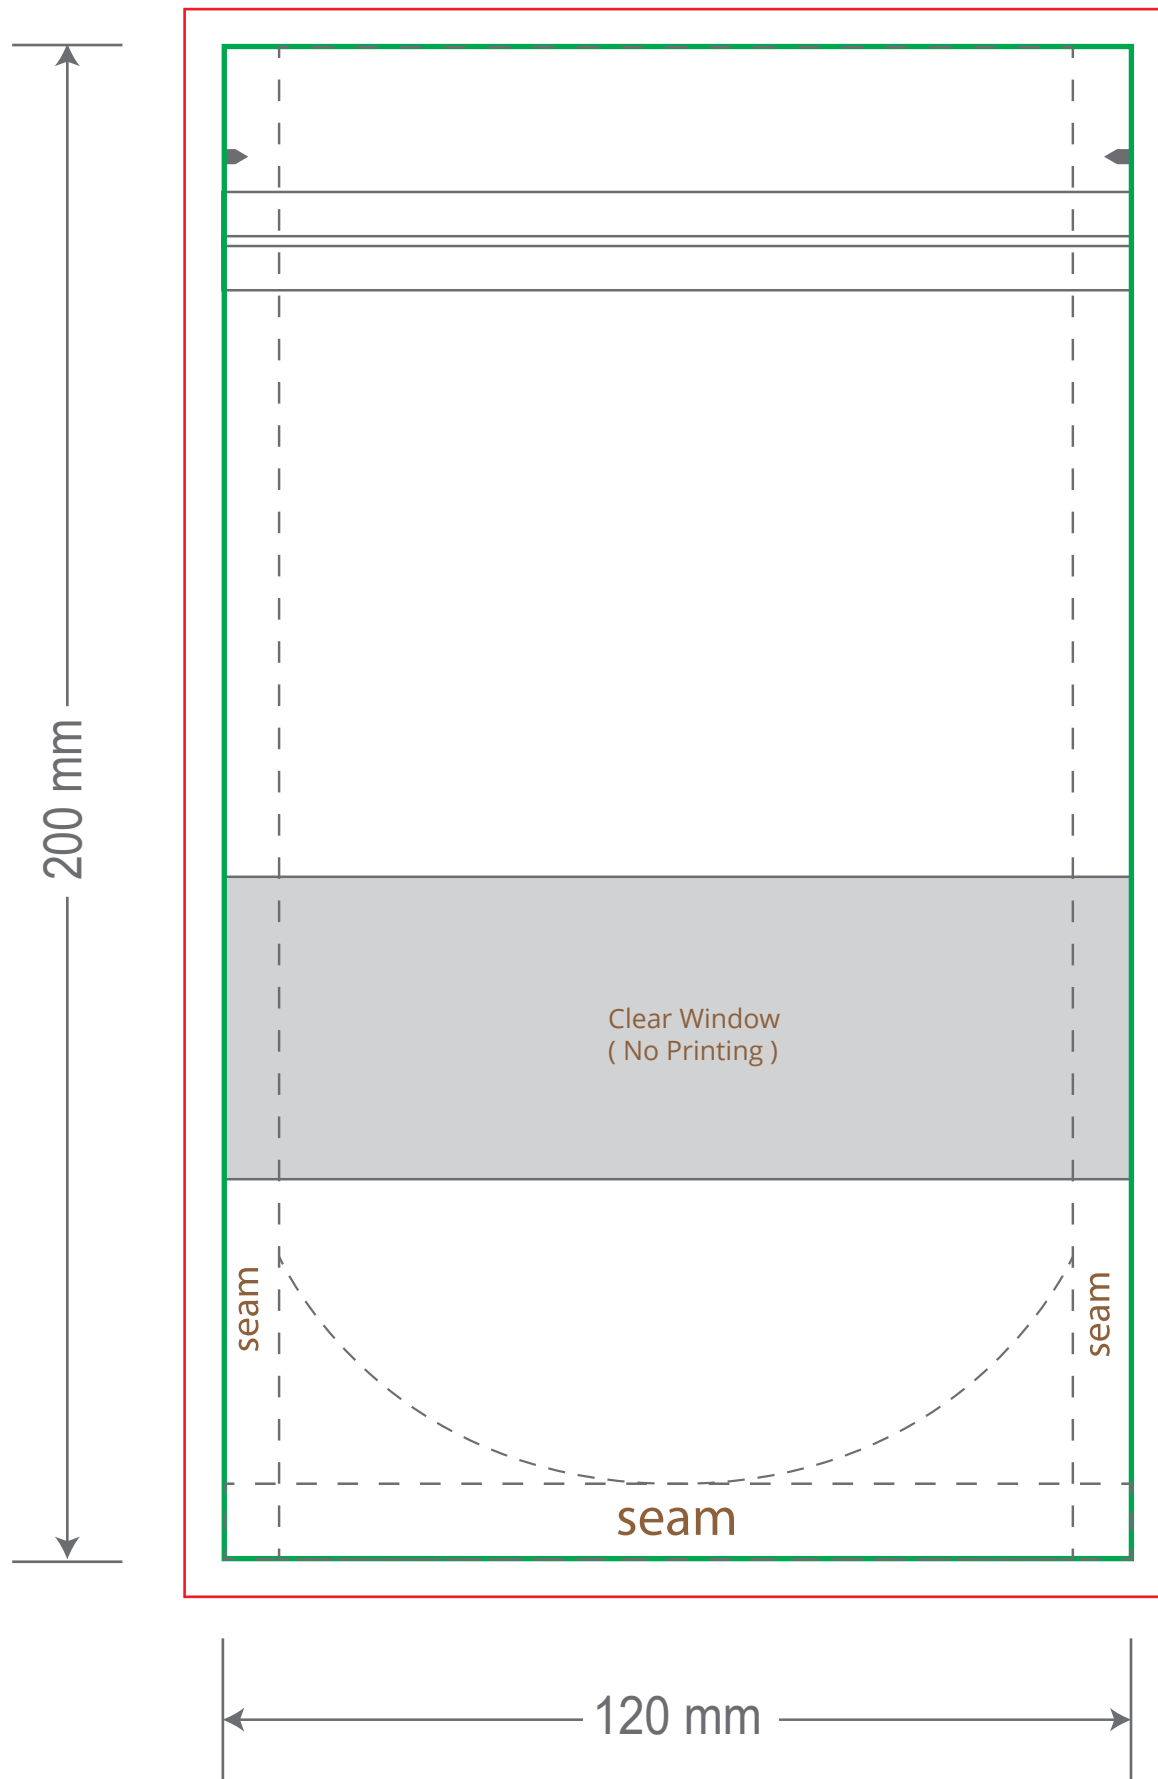

Front

Back

Green area is the bag area can with printing, except the window area.

Red area is the bleed area, please extend your artwork outside the green area within the red area.