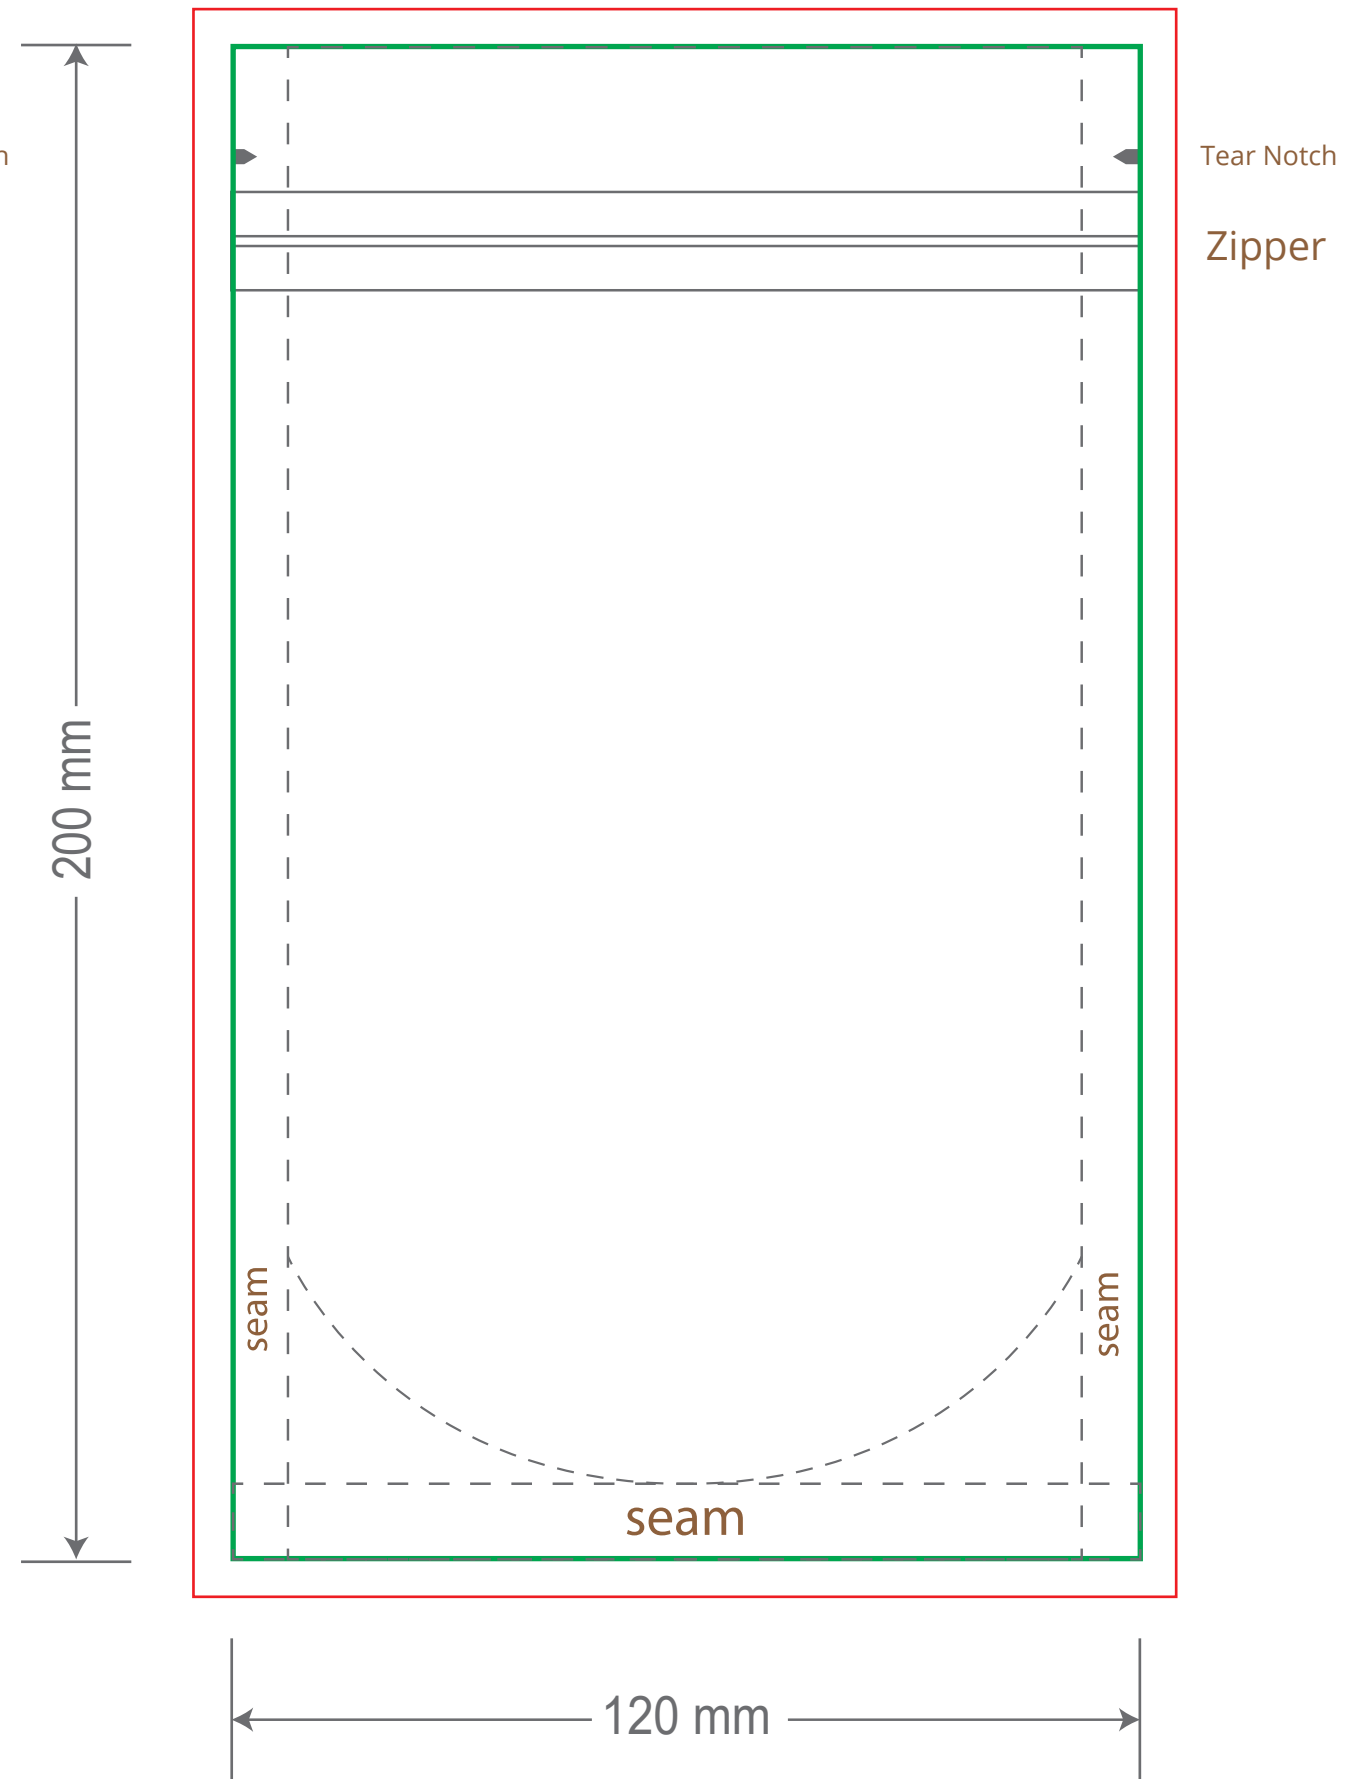

Front

Back

Green area is the bag area can with printing, except the window area.

Red area is the bleed area, please extend your artwork outside the green area within the red area.