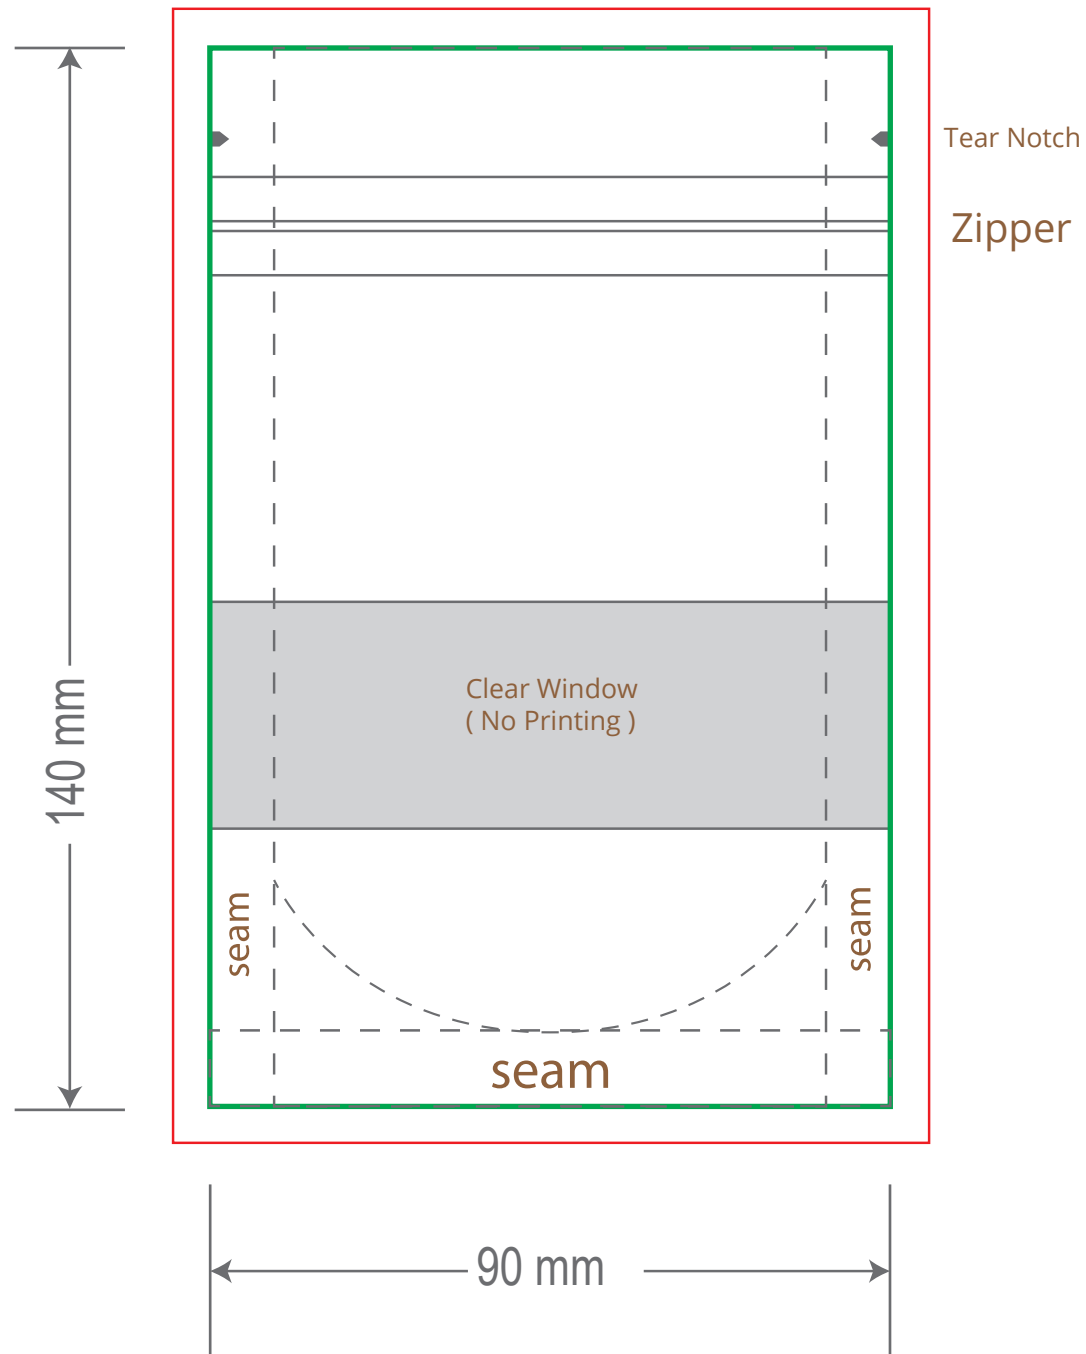

Front

Back

Green area is the bag area can with printing, except the window area.

Red area is the bleed area, please extend your artwork outside the green area within the red area.