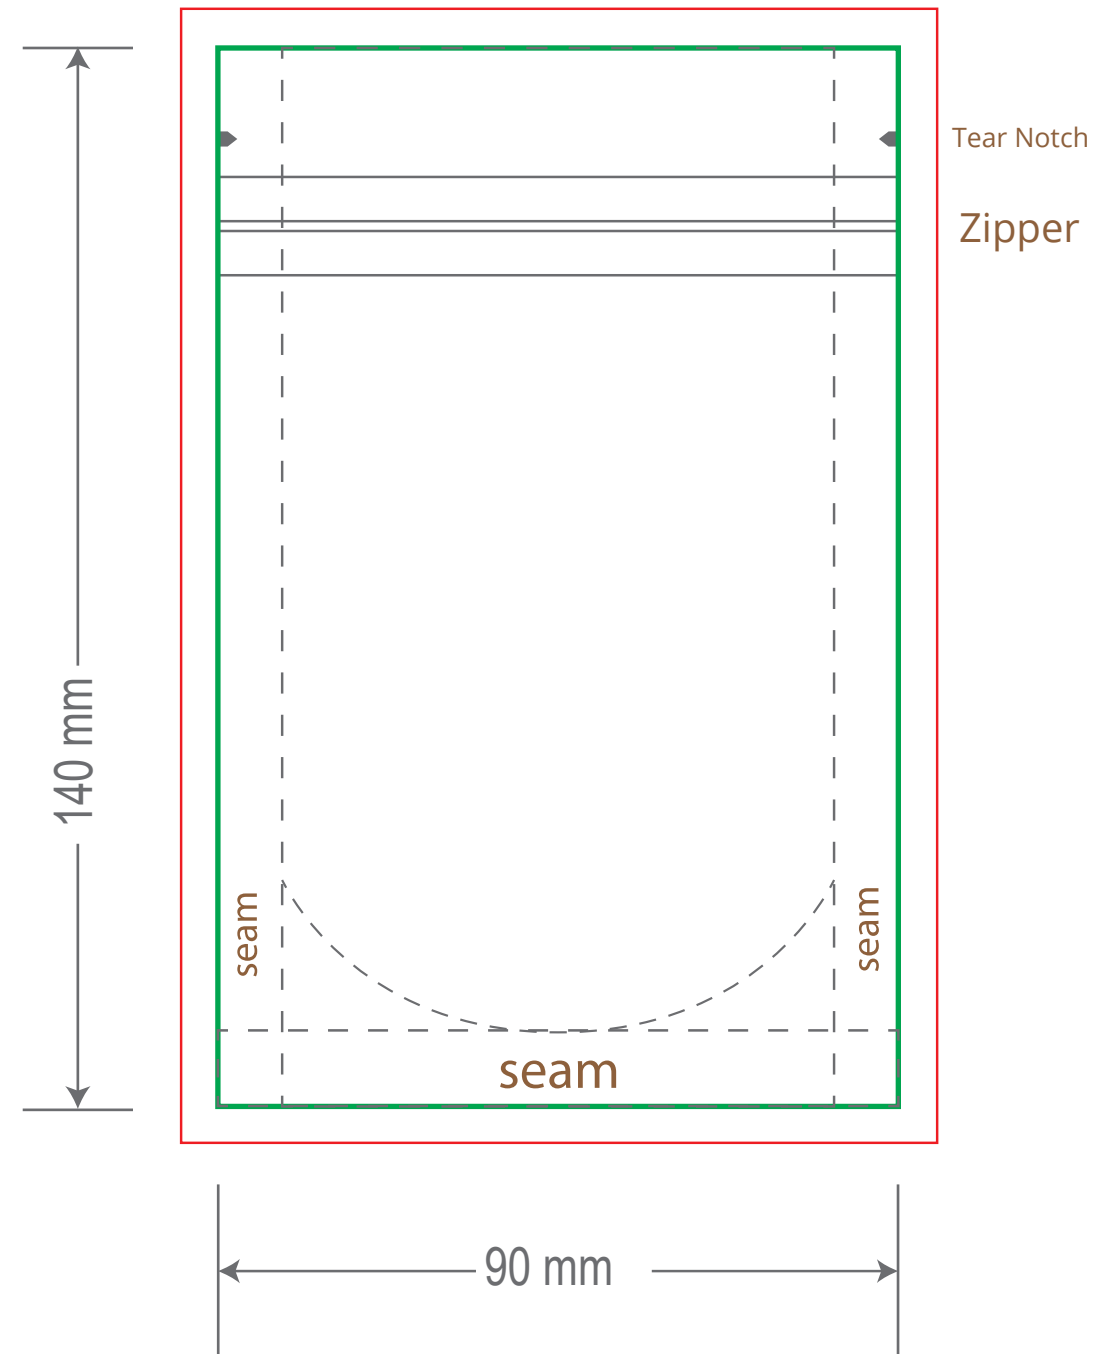

Front

Back

Green area is the bag area can with printing, except the window area.

Red area is the bleed area, please extend your artwork outside the green area within the red area.