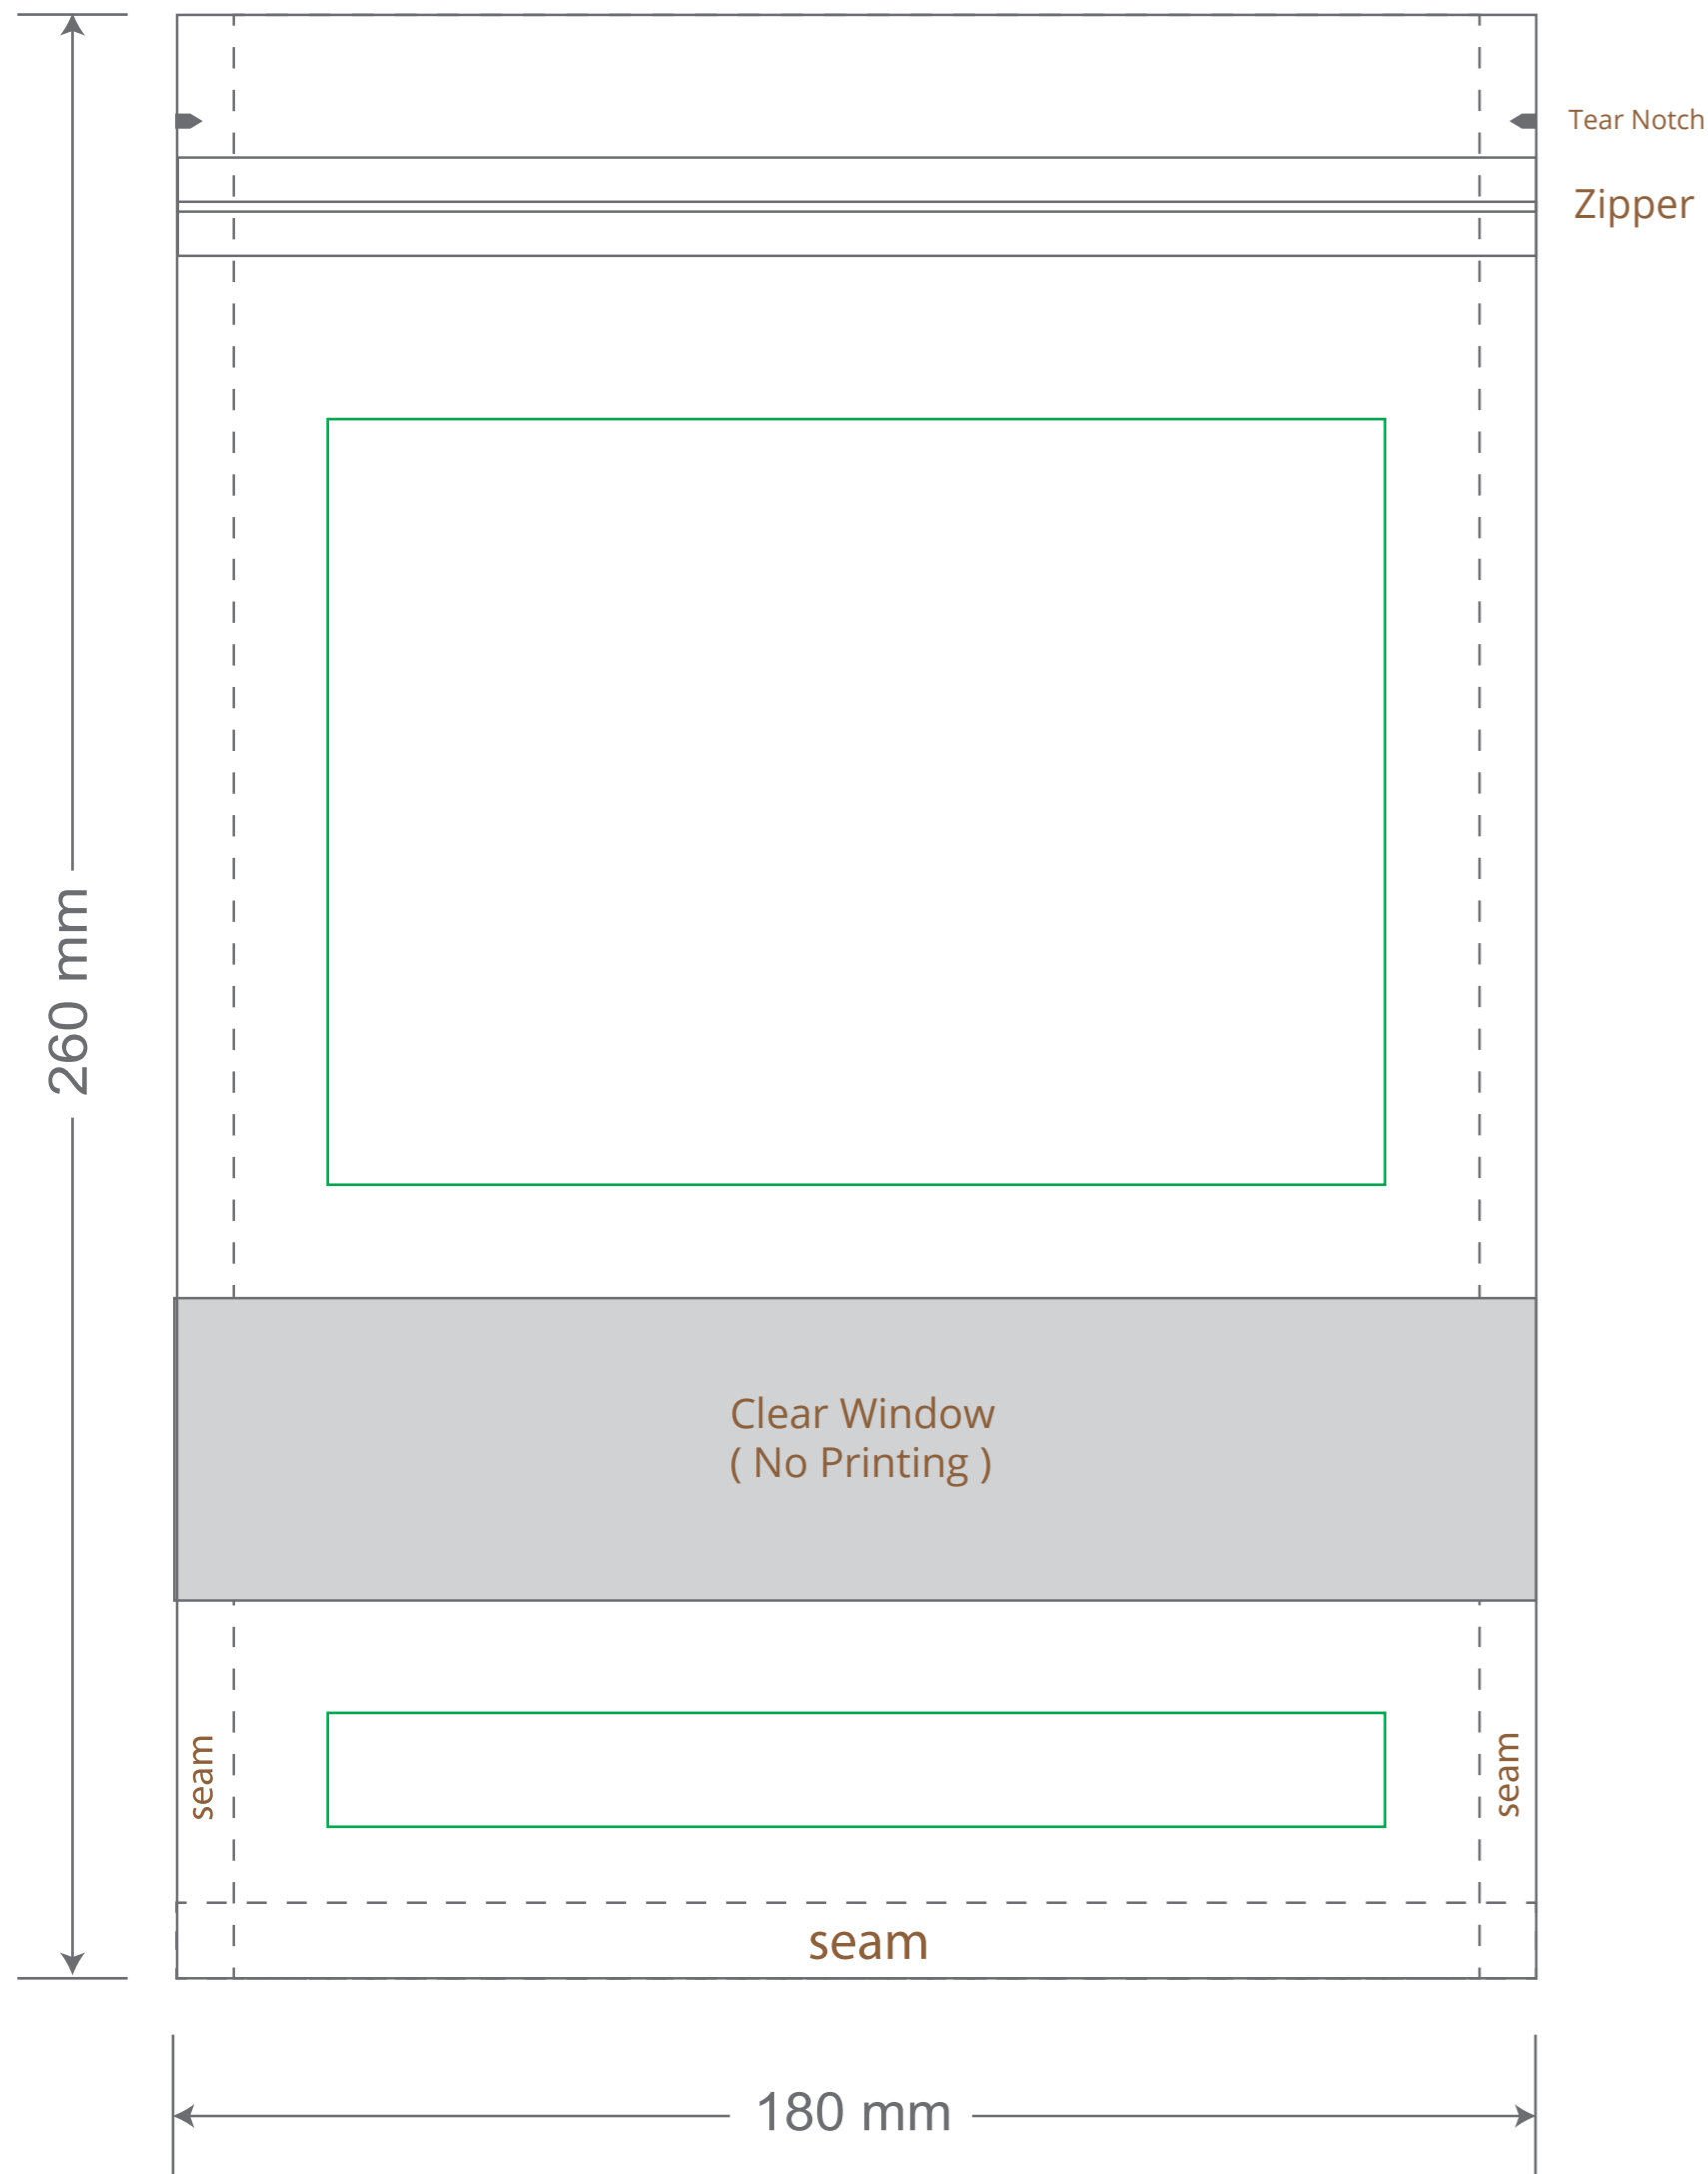

Front

Back

Green area is the bag area is the printing area, artwork with at most 2 colors for silkscreen printing.

Note: In Silkscreen printing Text font size must be bigger than 11pt can be clearly printed.