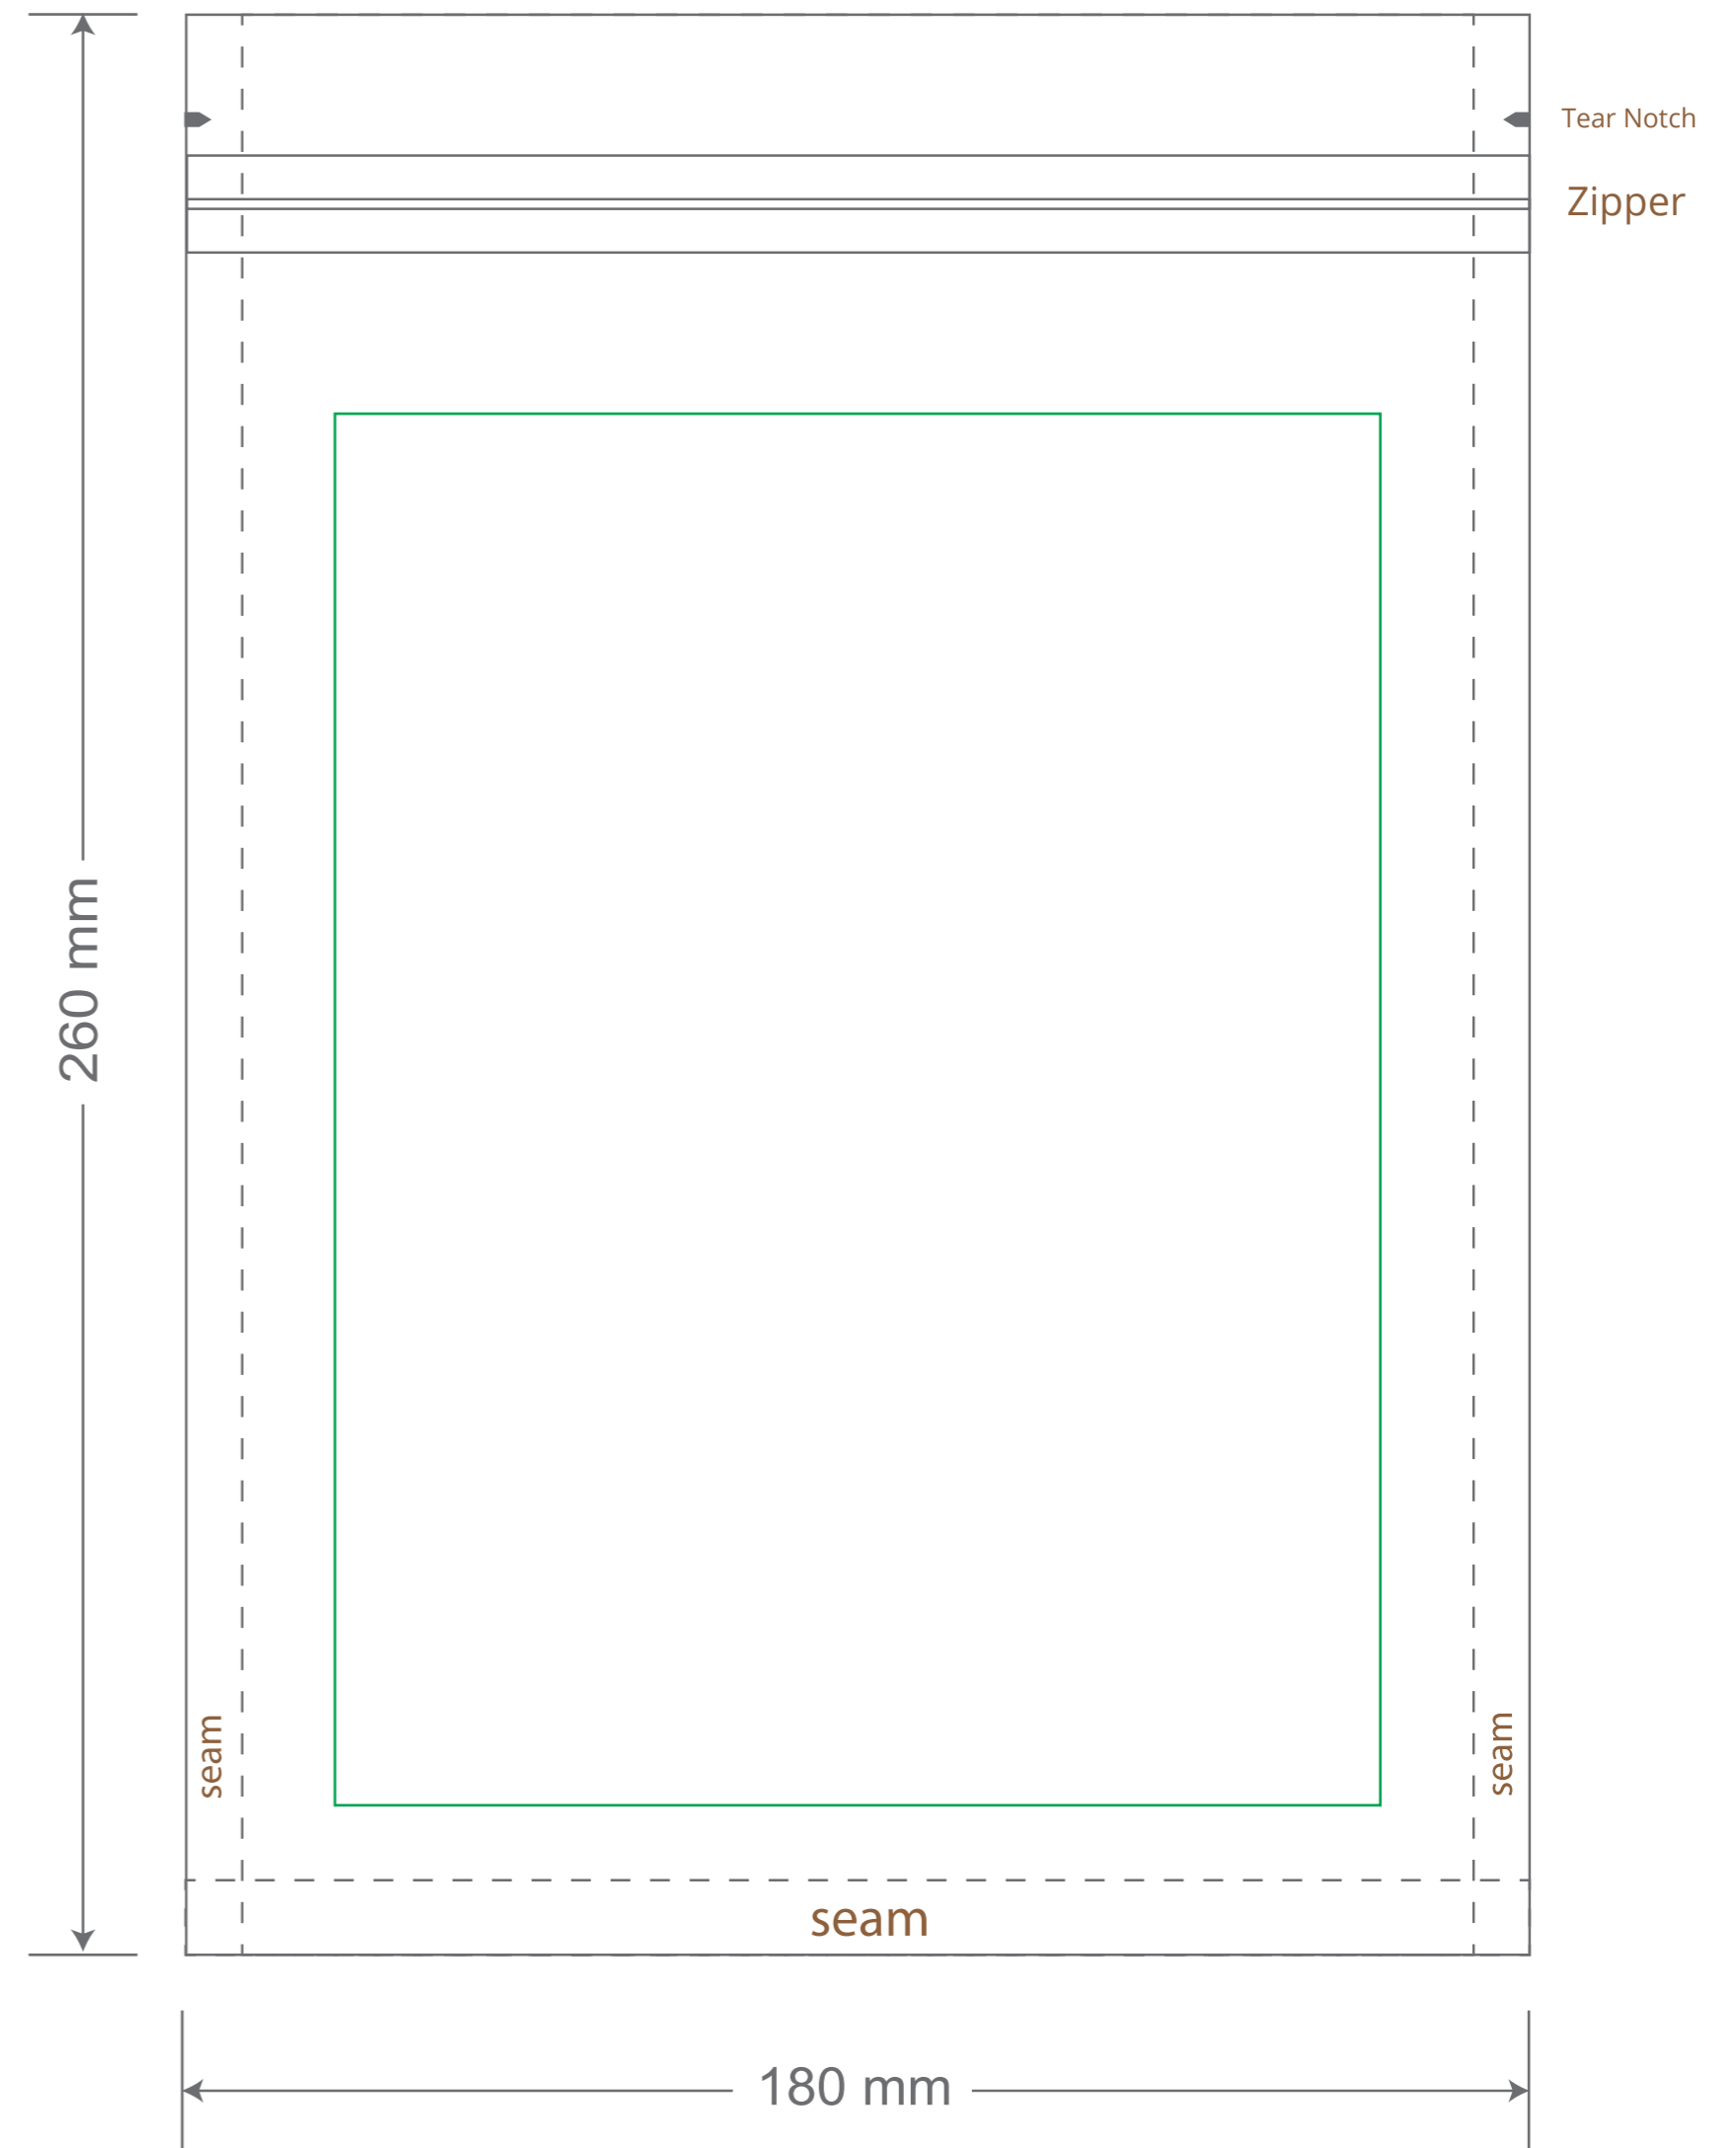

Front

Back

Green area is the bag area is the printing area, artwork with at most 2 colors for silkscreen printing.

Note: In Silkscreen printing Text font size must be bigger than 11pt can be clearly printed.