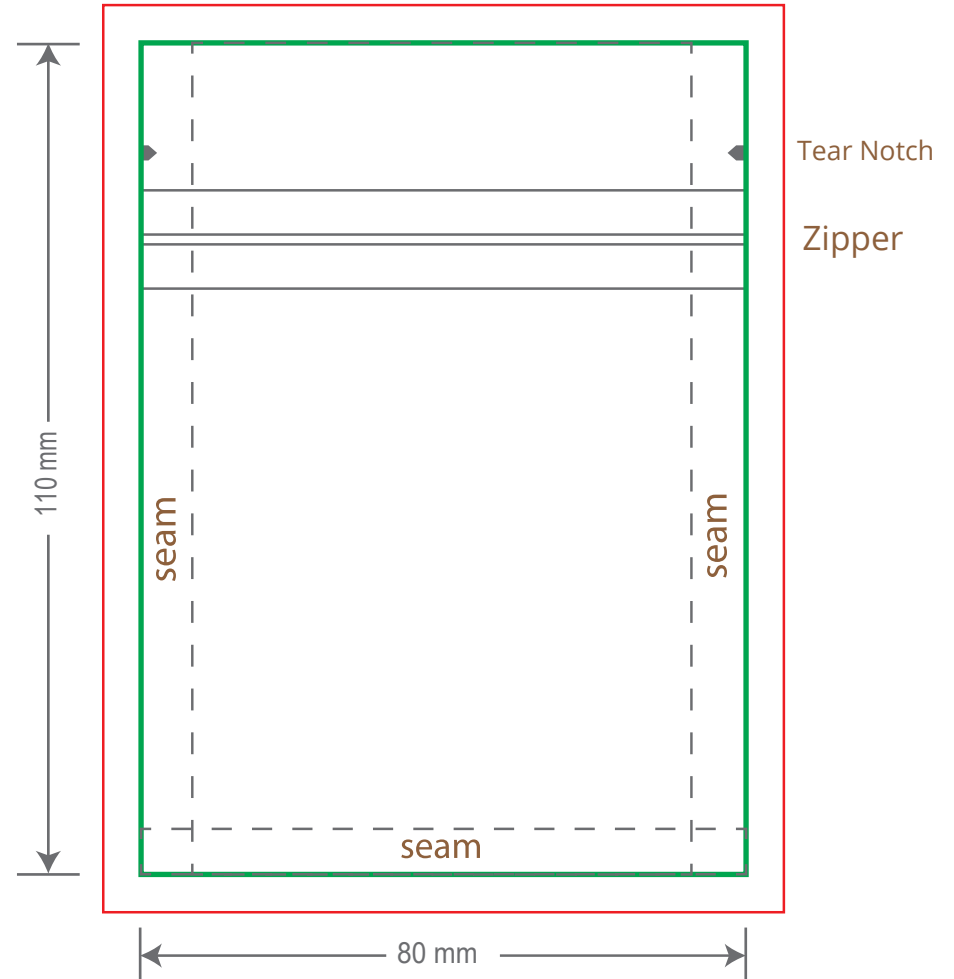

Front

Back

Green area is the bag area can with printing, except the window area.

Red area is the bleed area, please extend your artwork outside the green area within the red area.