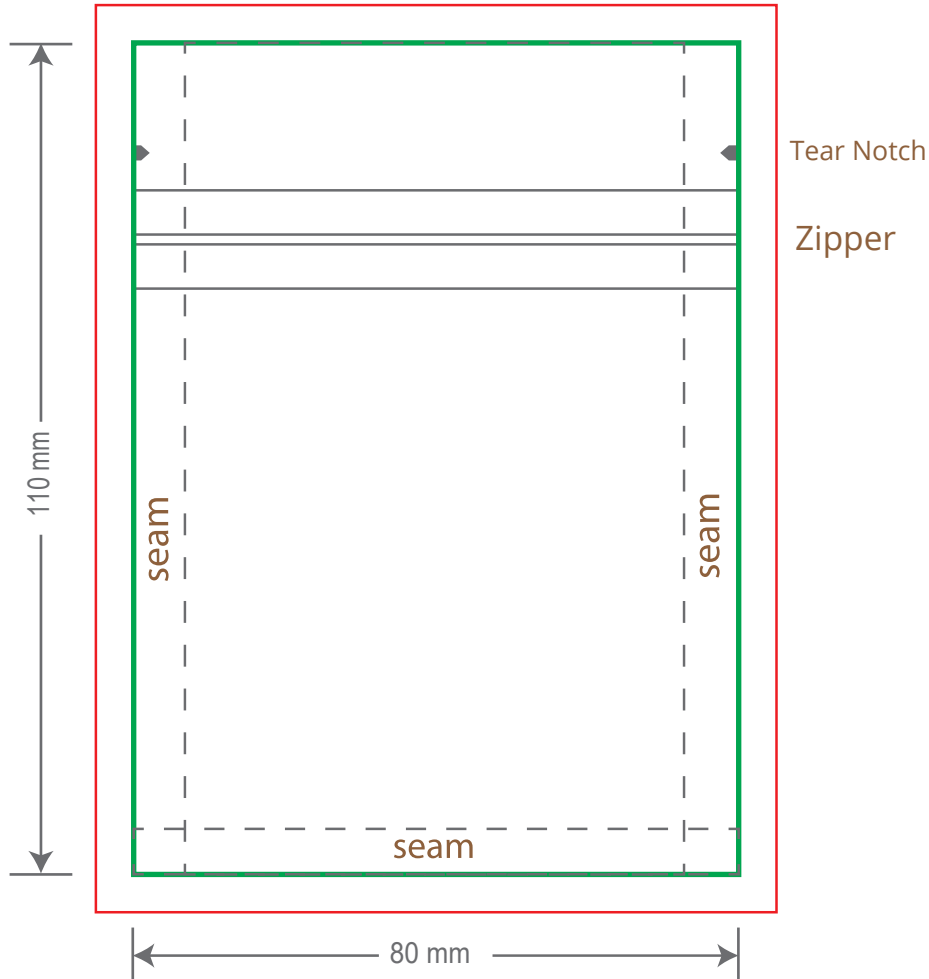

Front

Back

Green area is the bag area can with printing, except the window area.

Red area is the bleed area, please extend your artwork outside the green area within the red area.