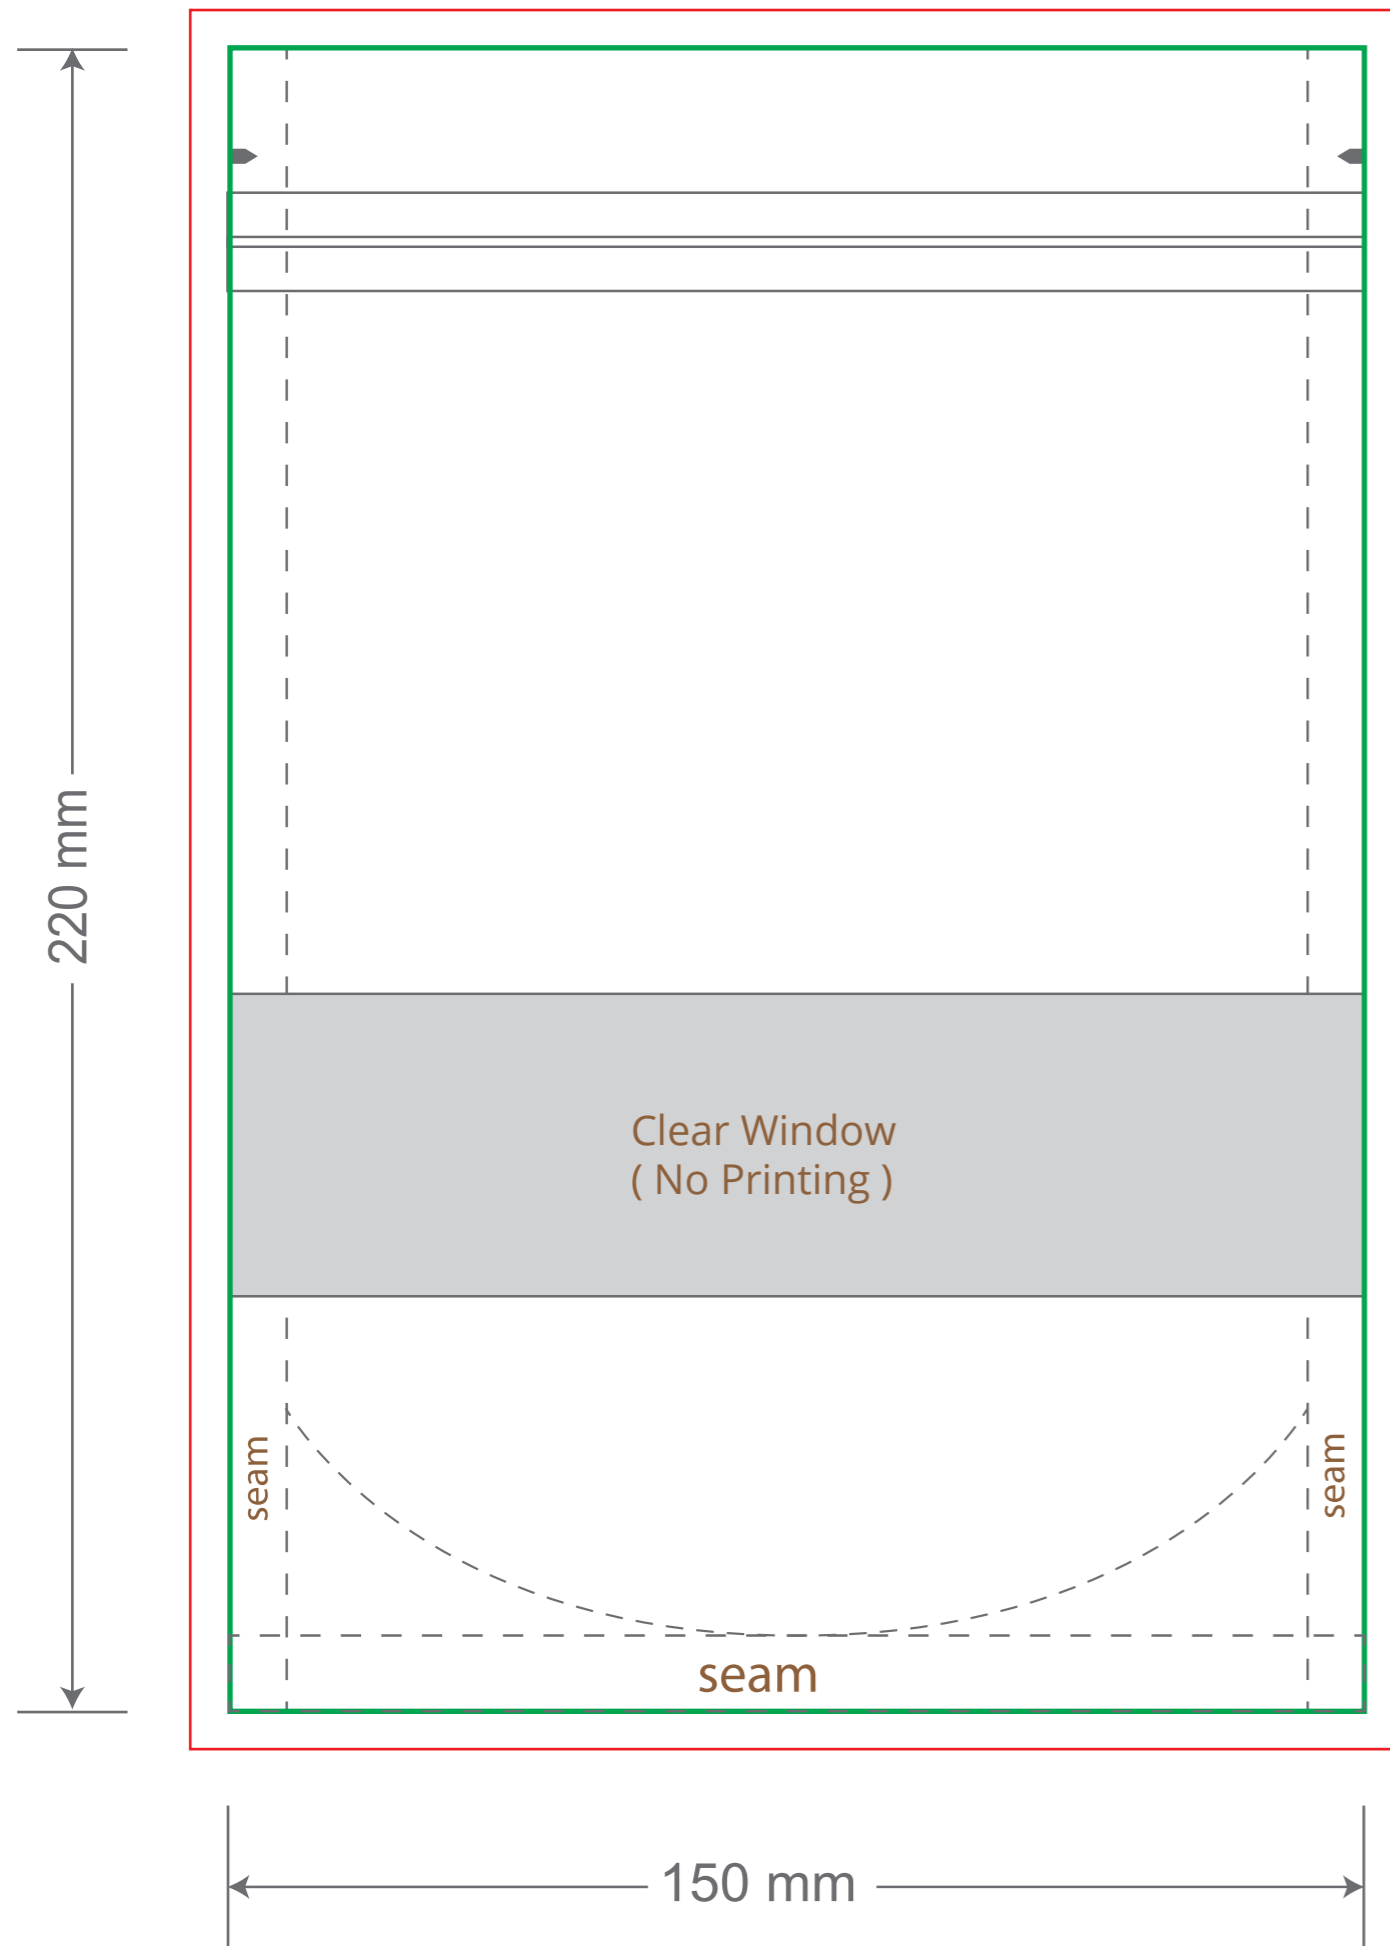

# Front

# Back

Green area is the bag area can with printing, except the window area.

Red area is the bleed area, please extend your artwork outside the green area within the red area.