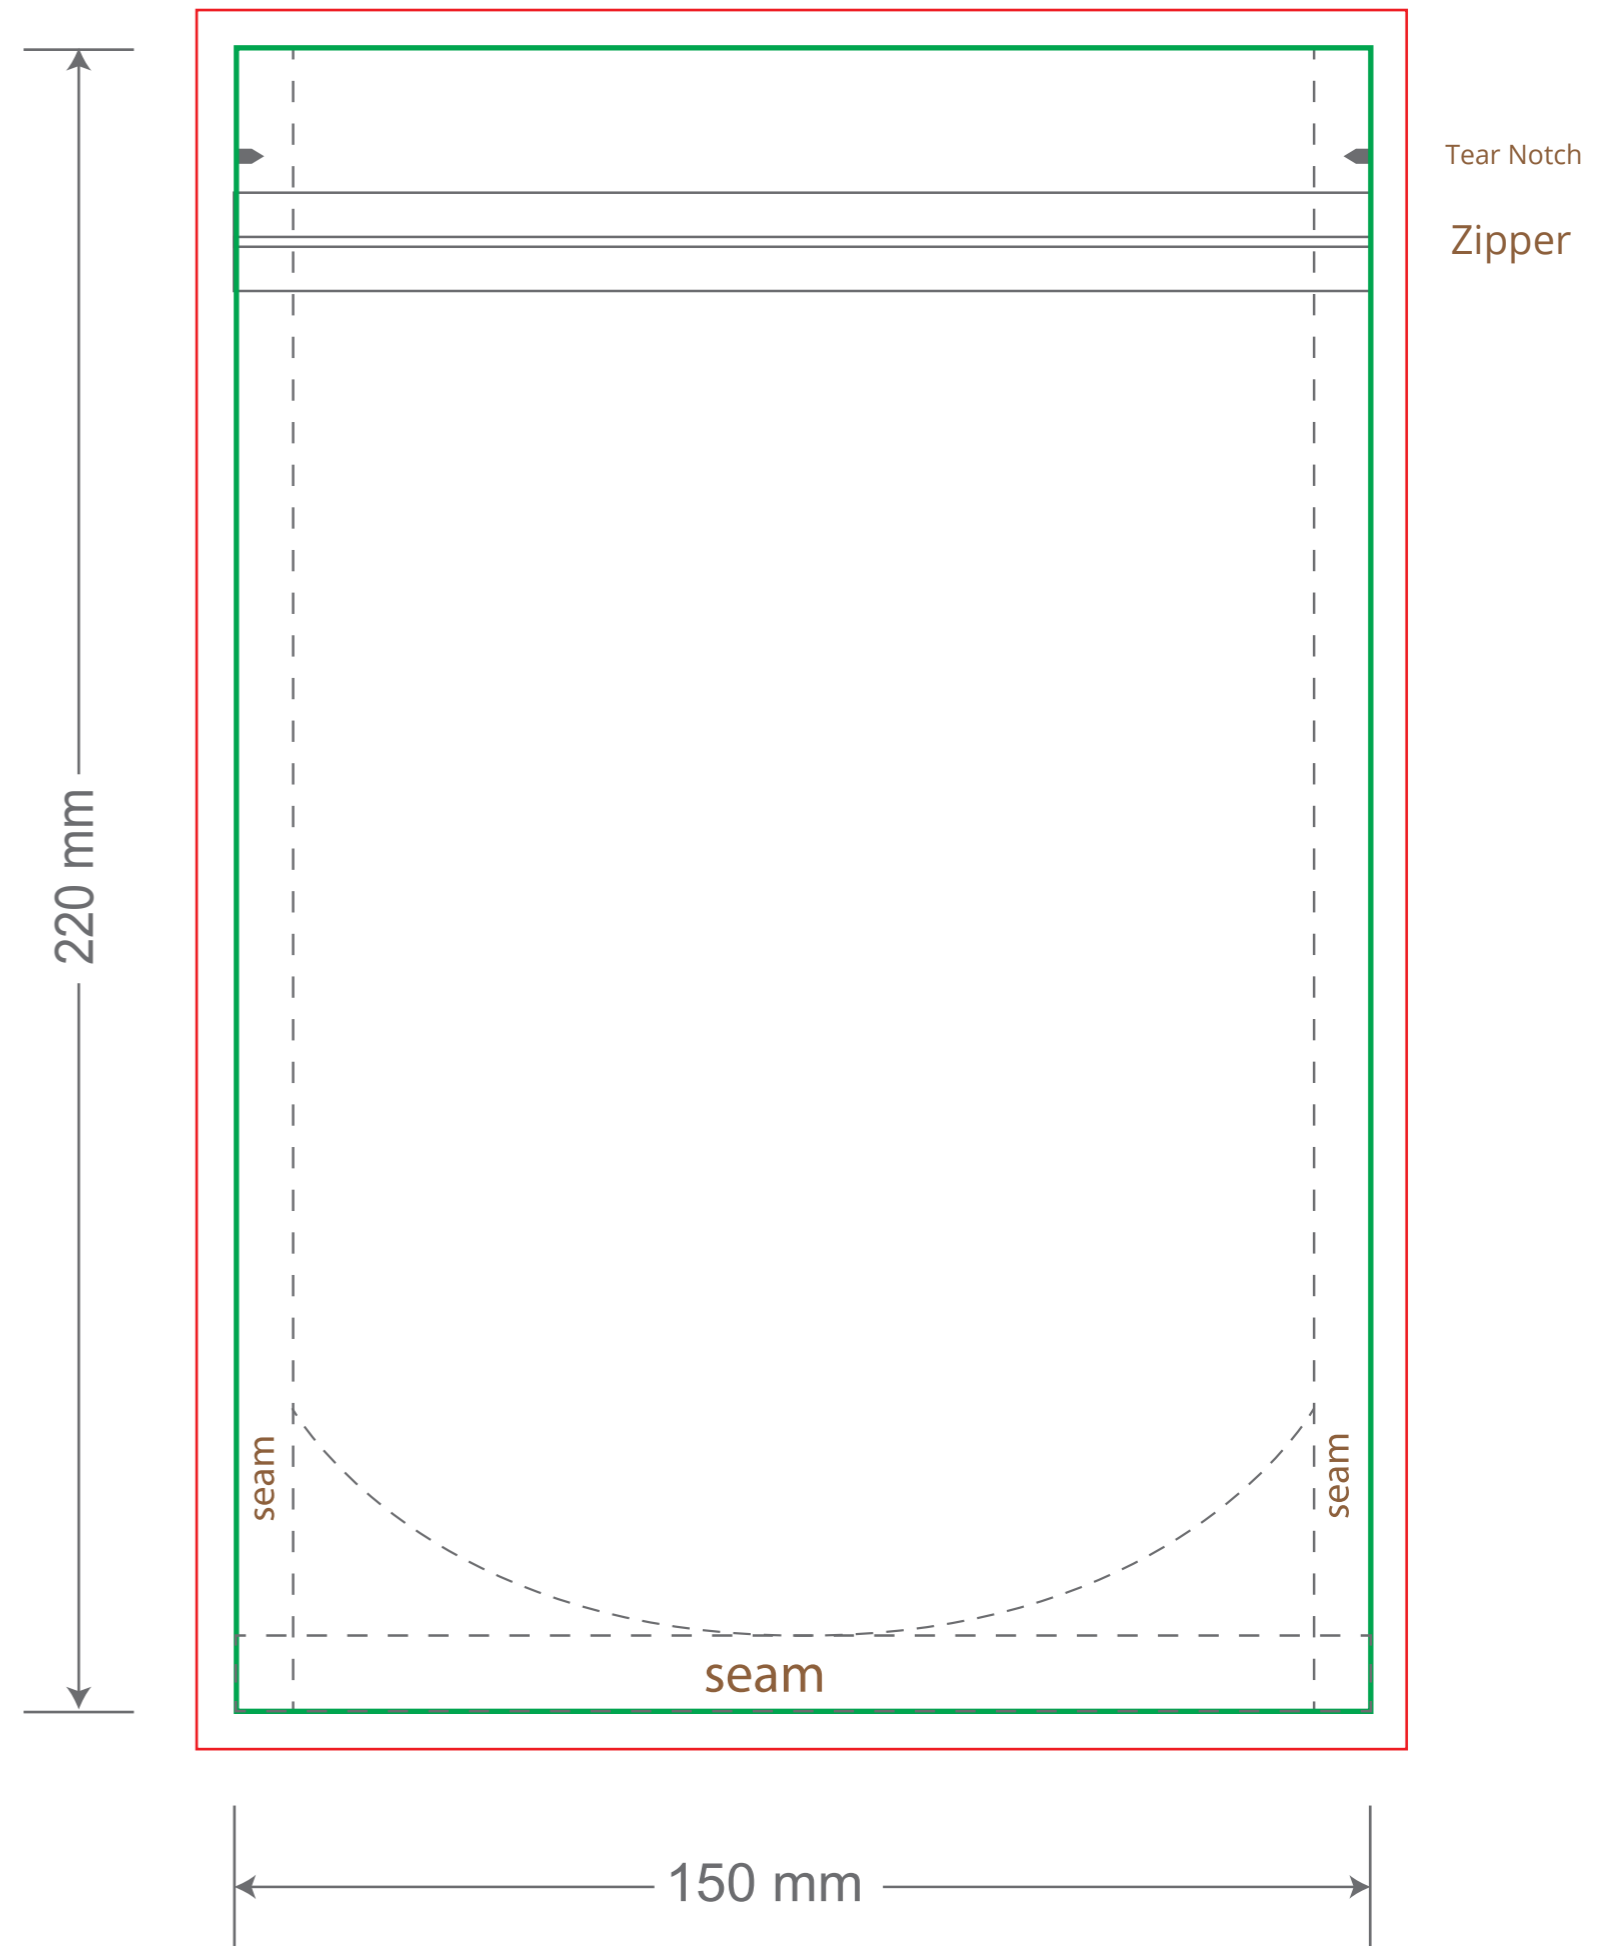

# Front

# Back

Green area is the bag area can with printing, except the window area.

Red area is the bleed area, please extend your artwork outside the green area within the red area.