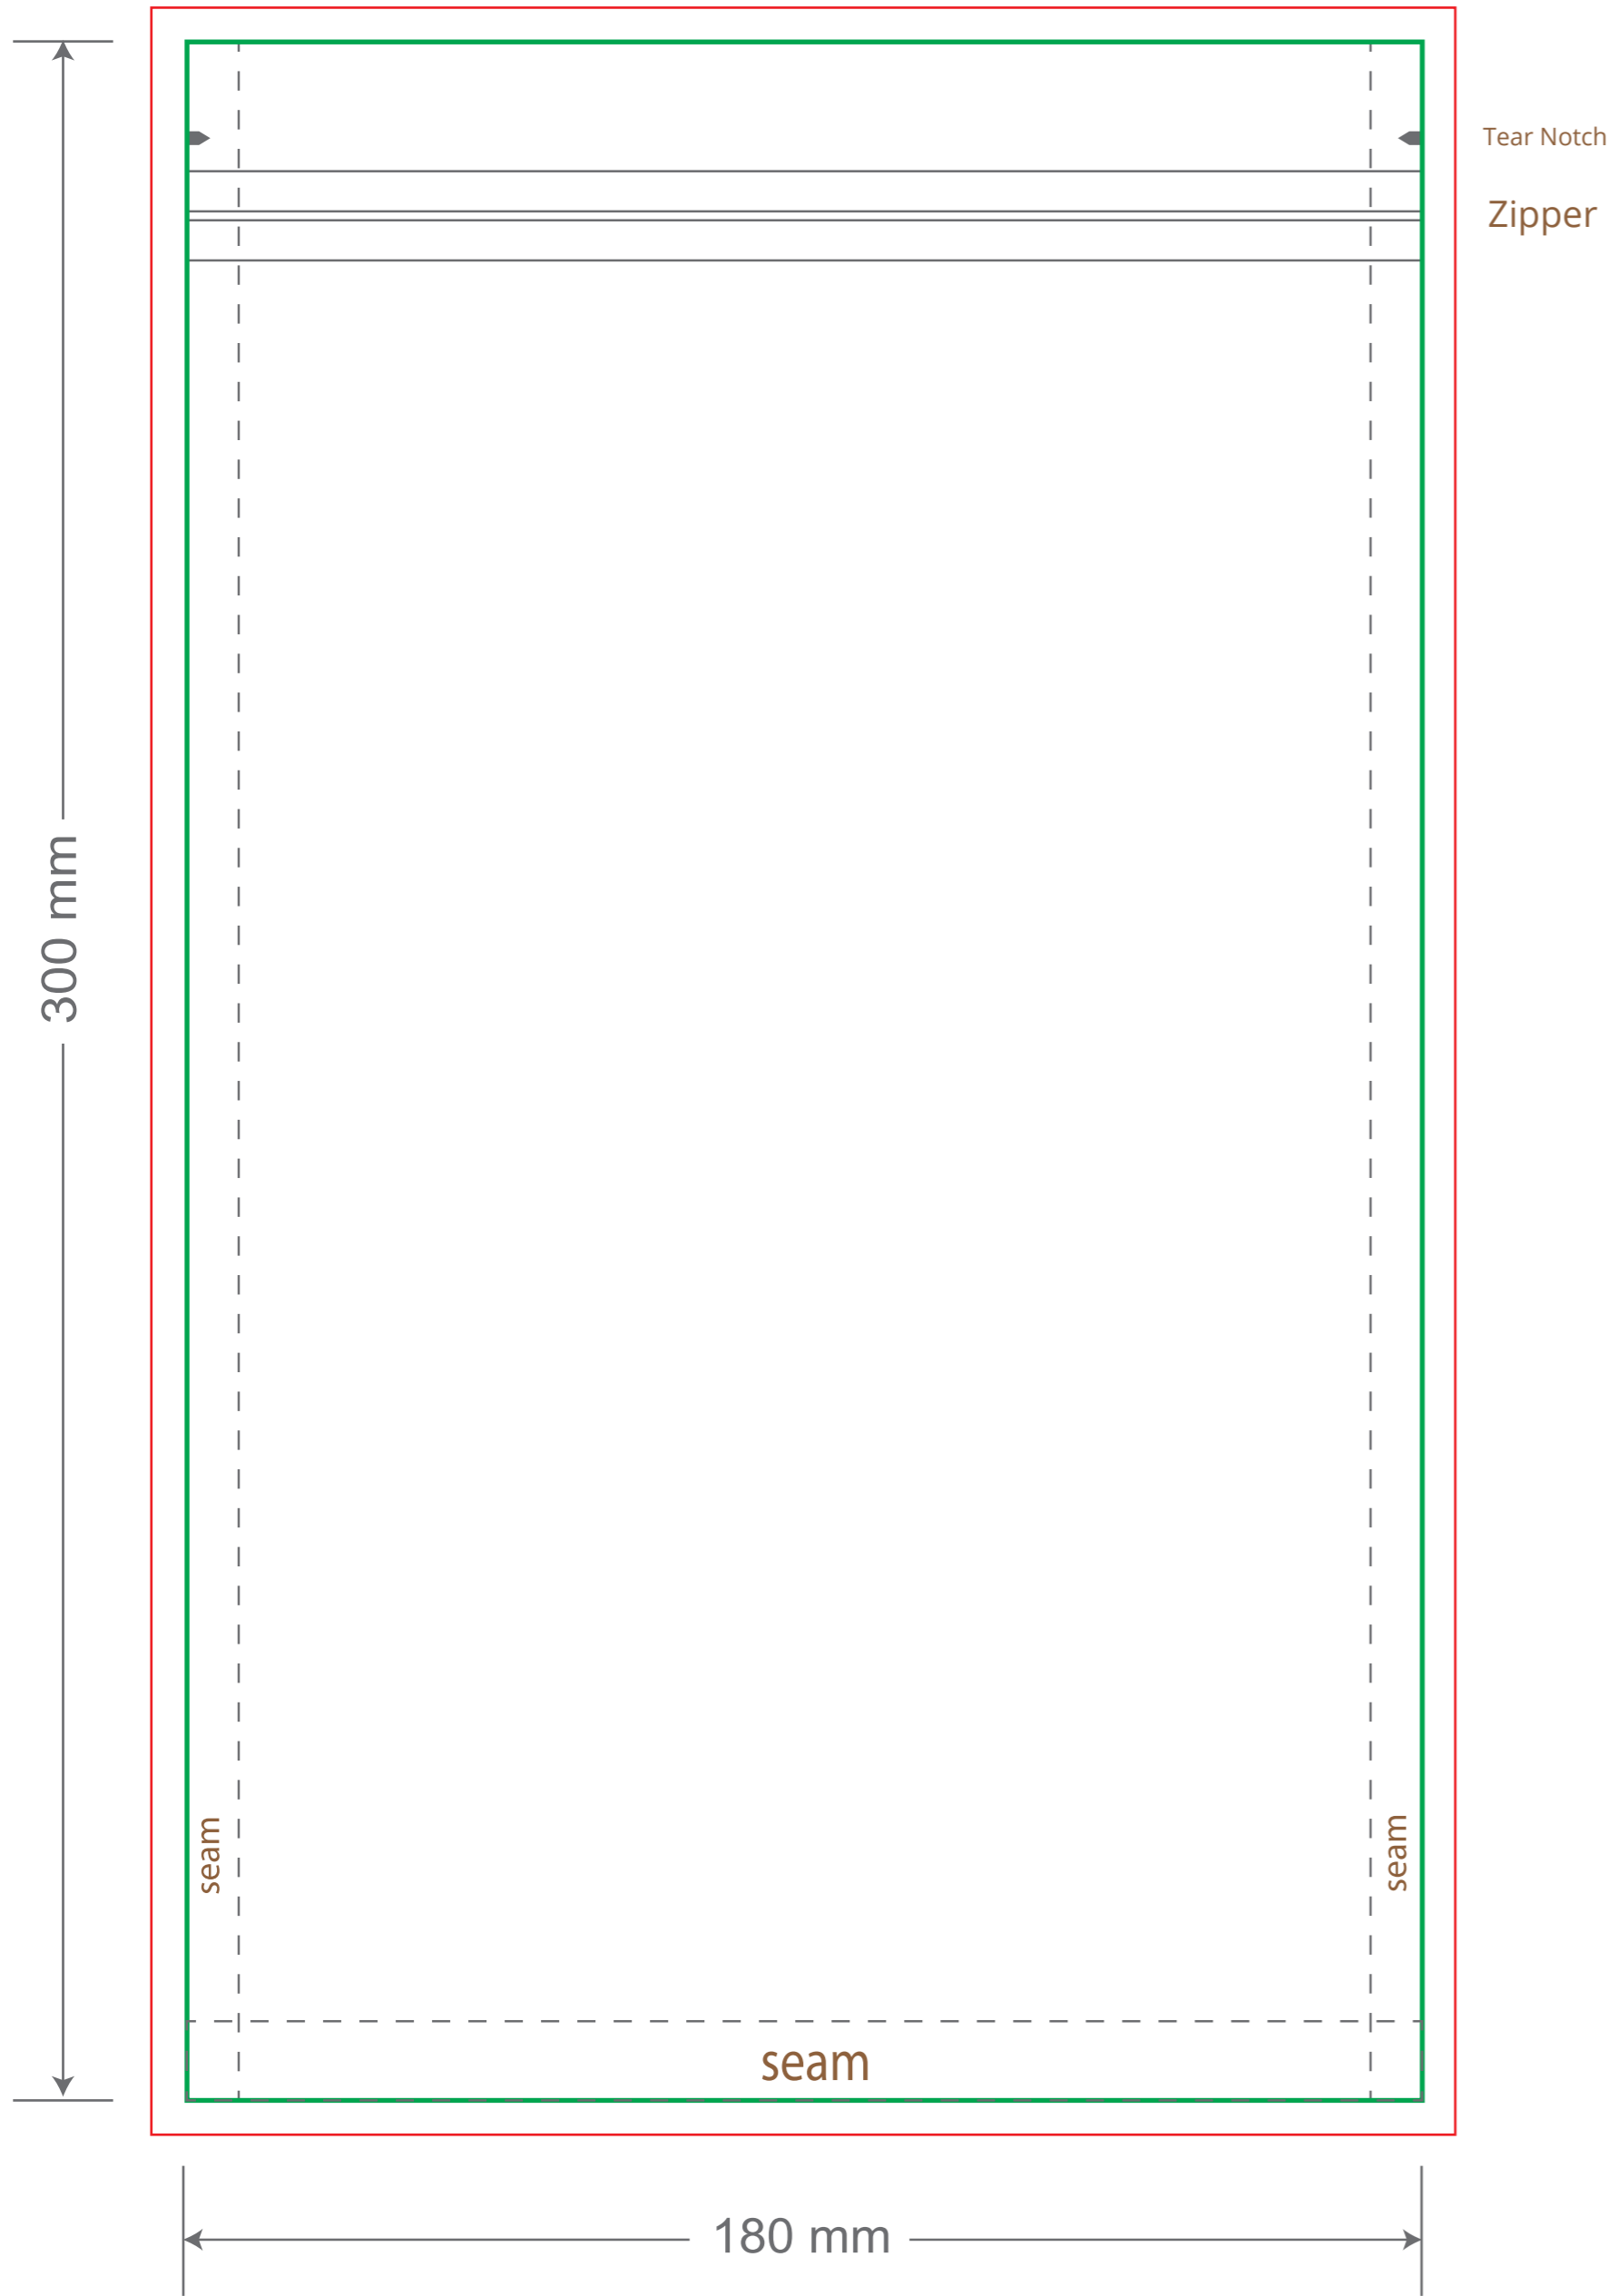

Front

Back

Green area is the bag area can with printing, except the window area.

Red area is the bleed area, please extend your artwork outside the green area within the red area.