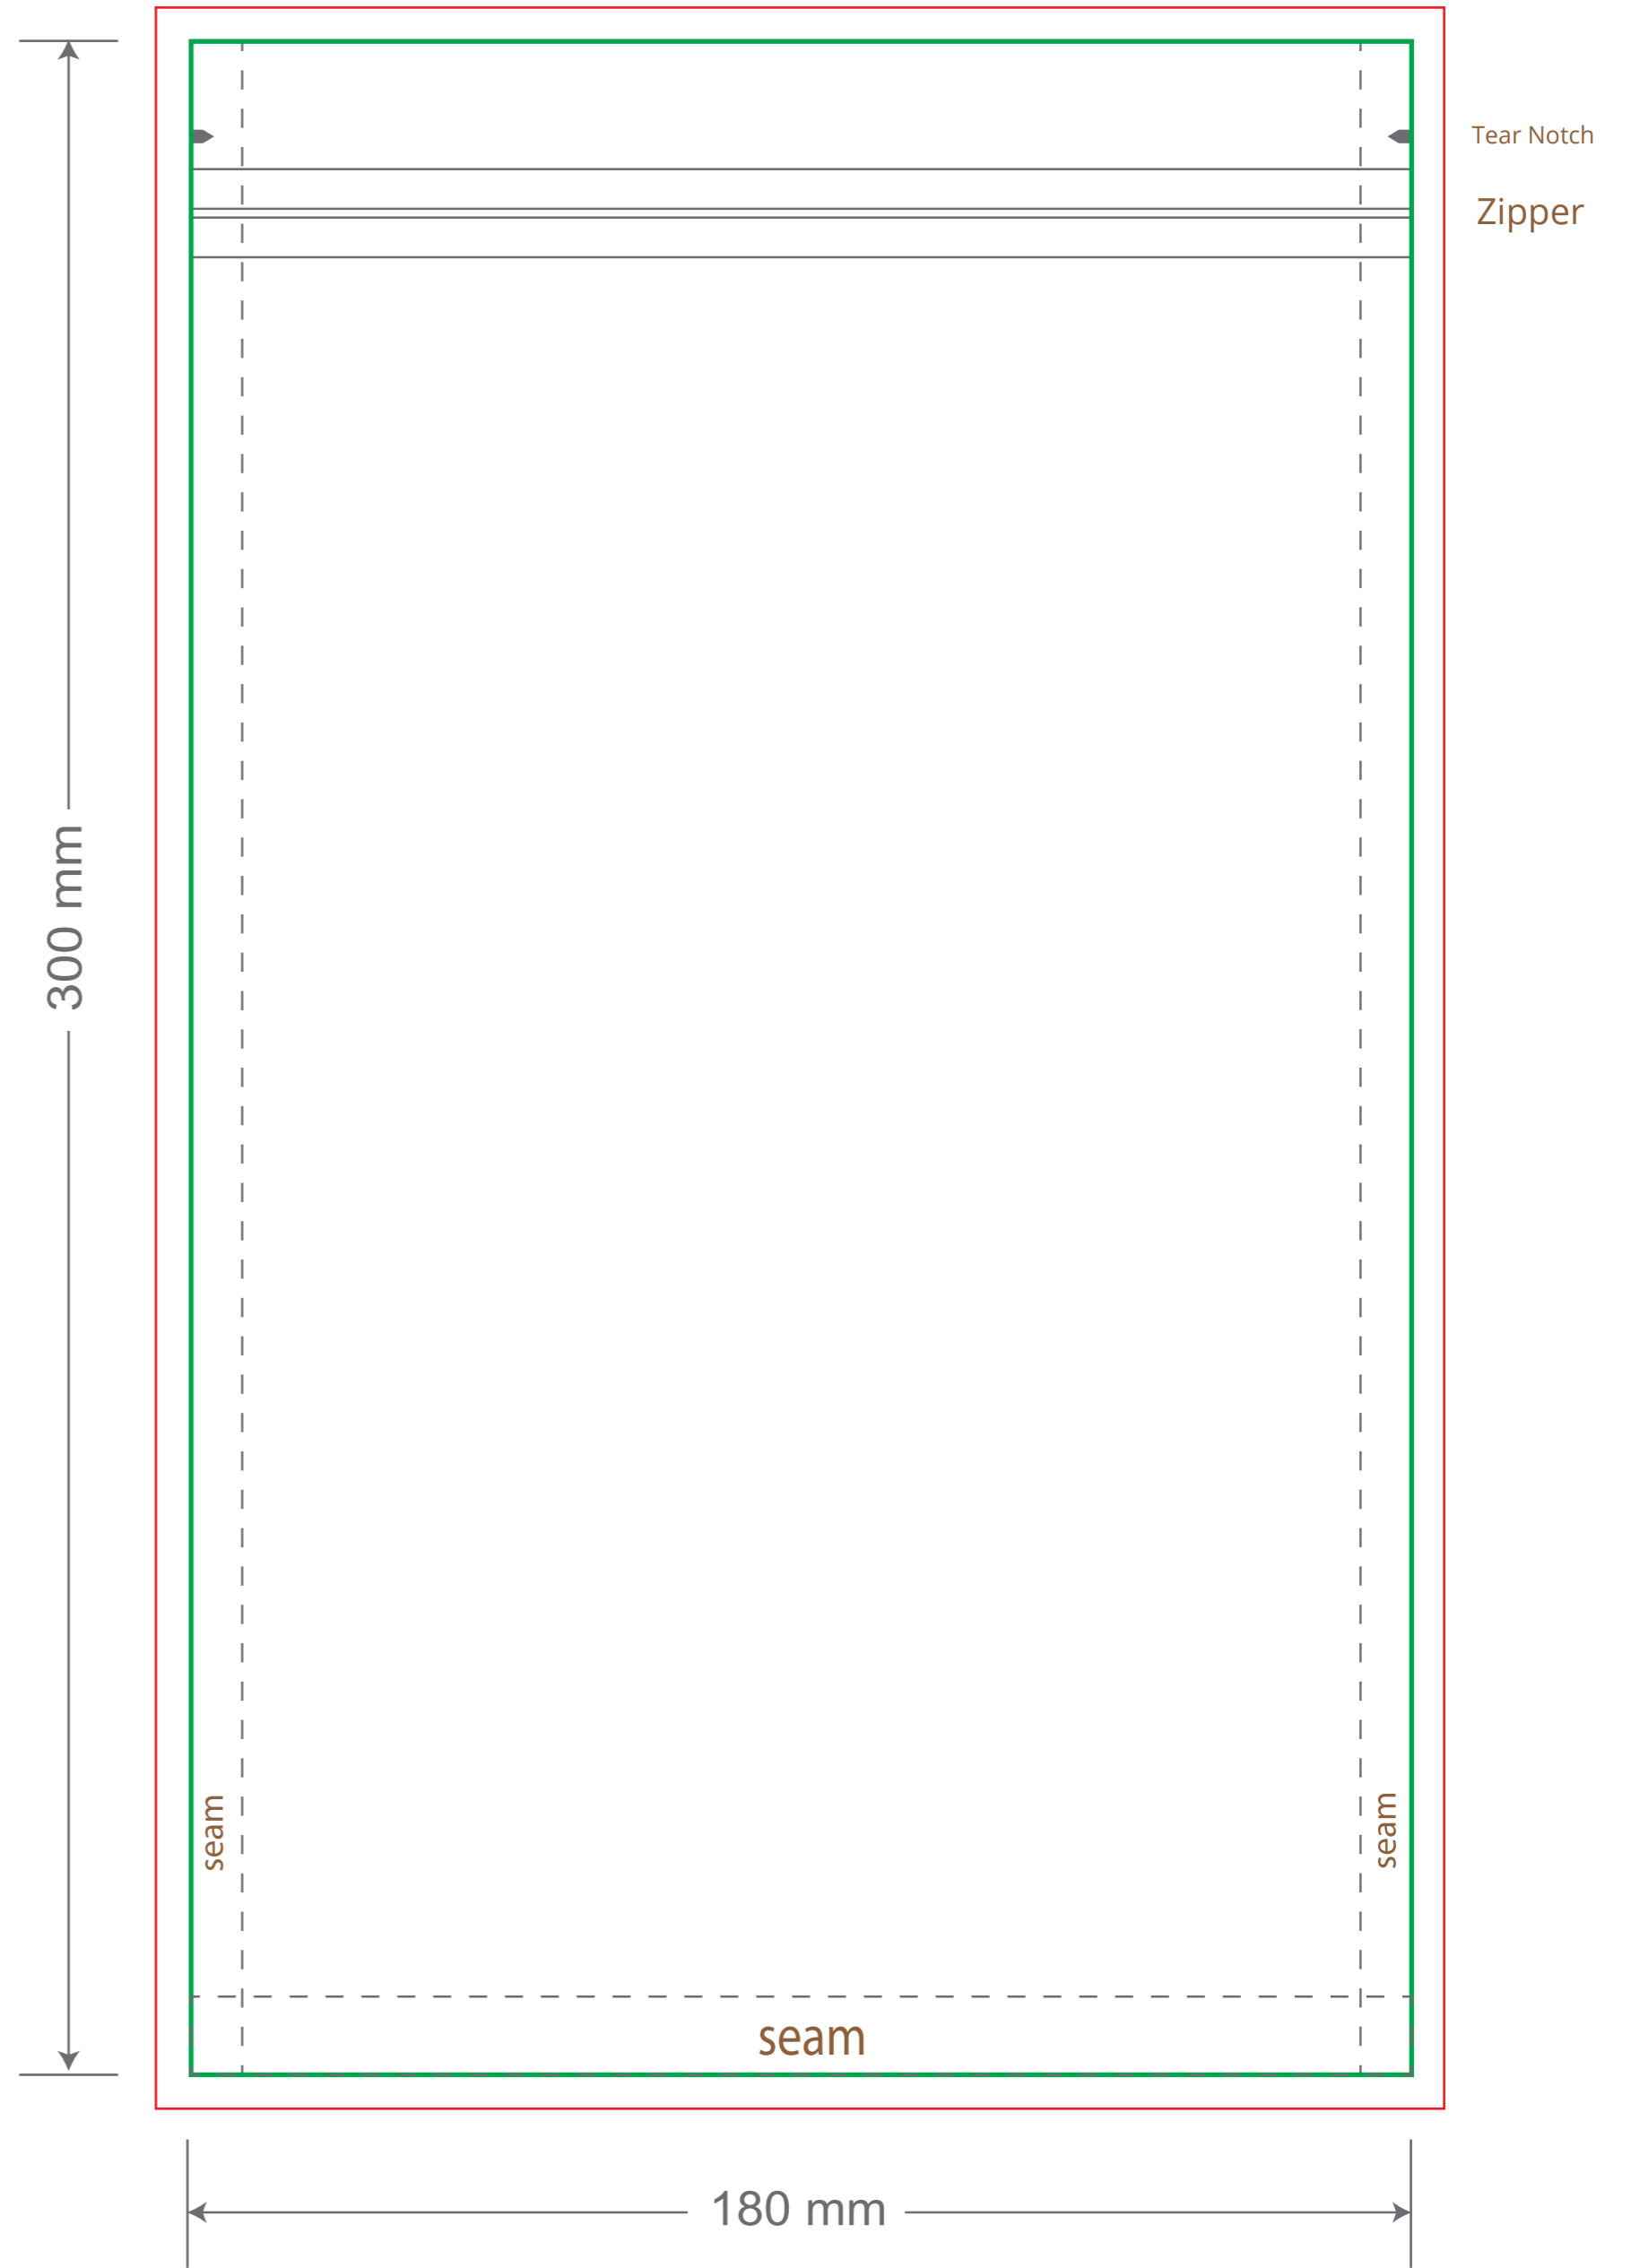

Front

Back

Green area is the bag area can with printing, except the window area.

Red area is the bleed area, please extend your artwork outside the green area within the red area.