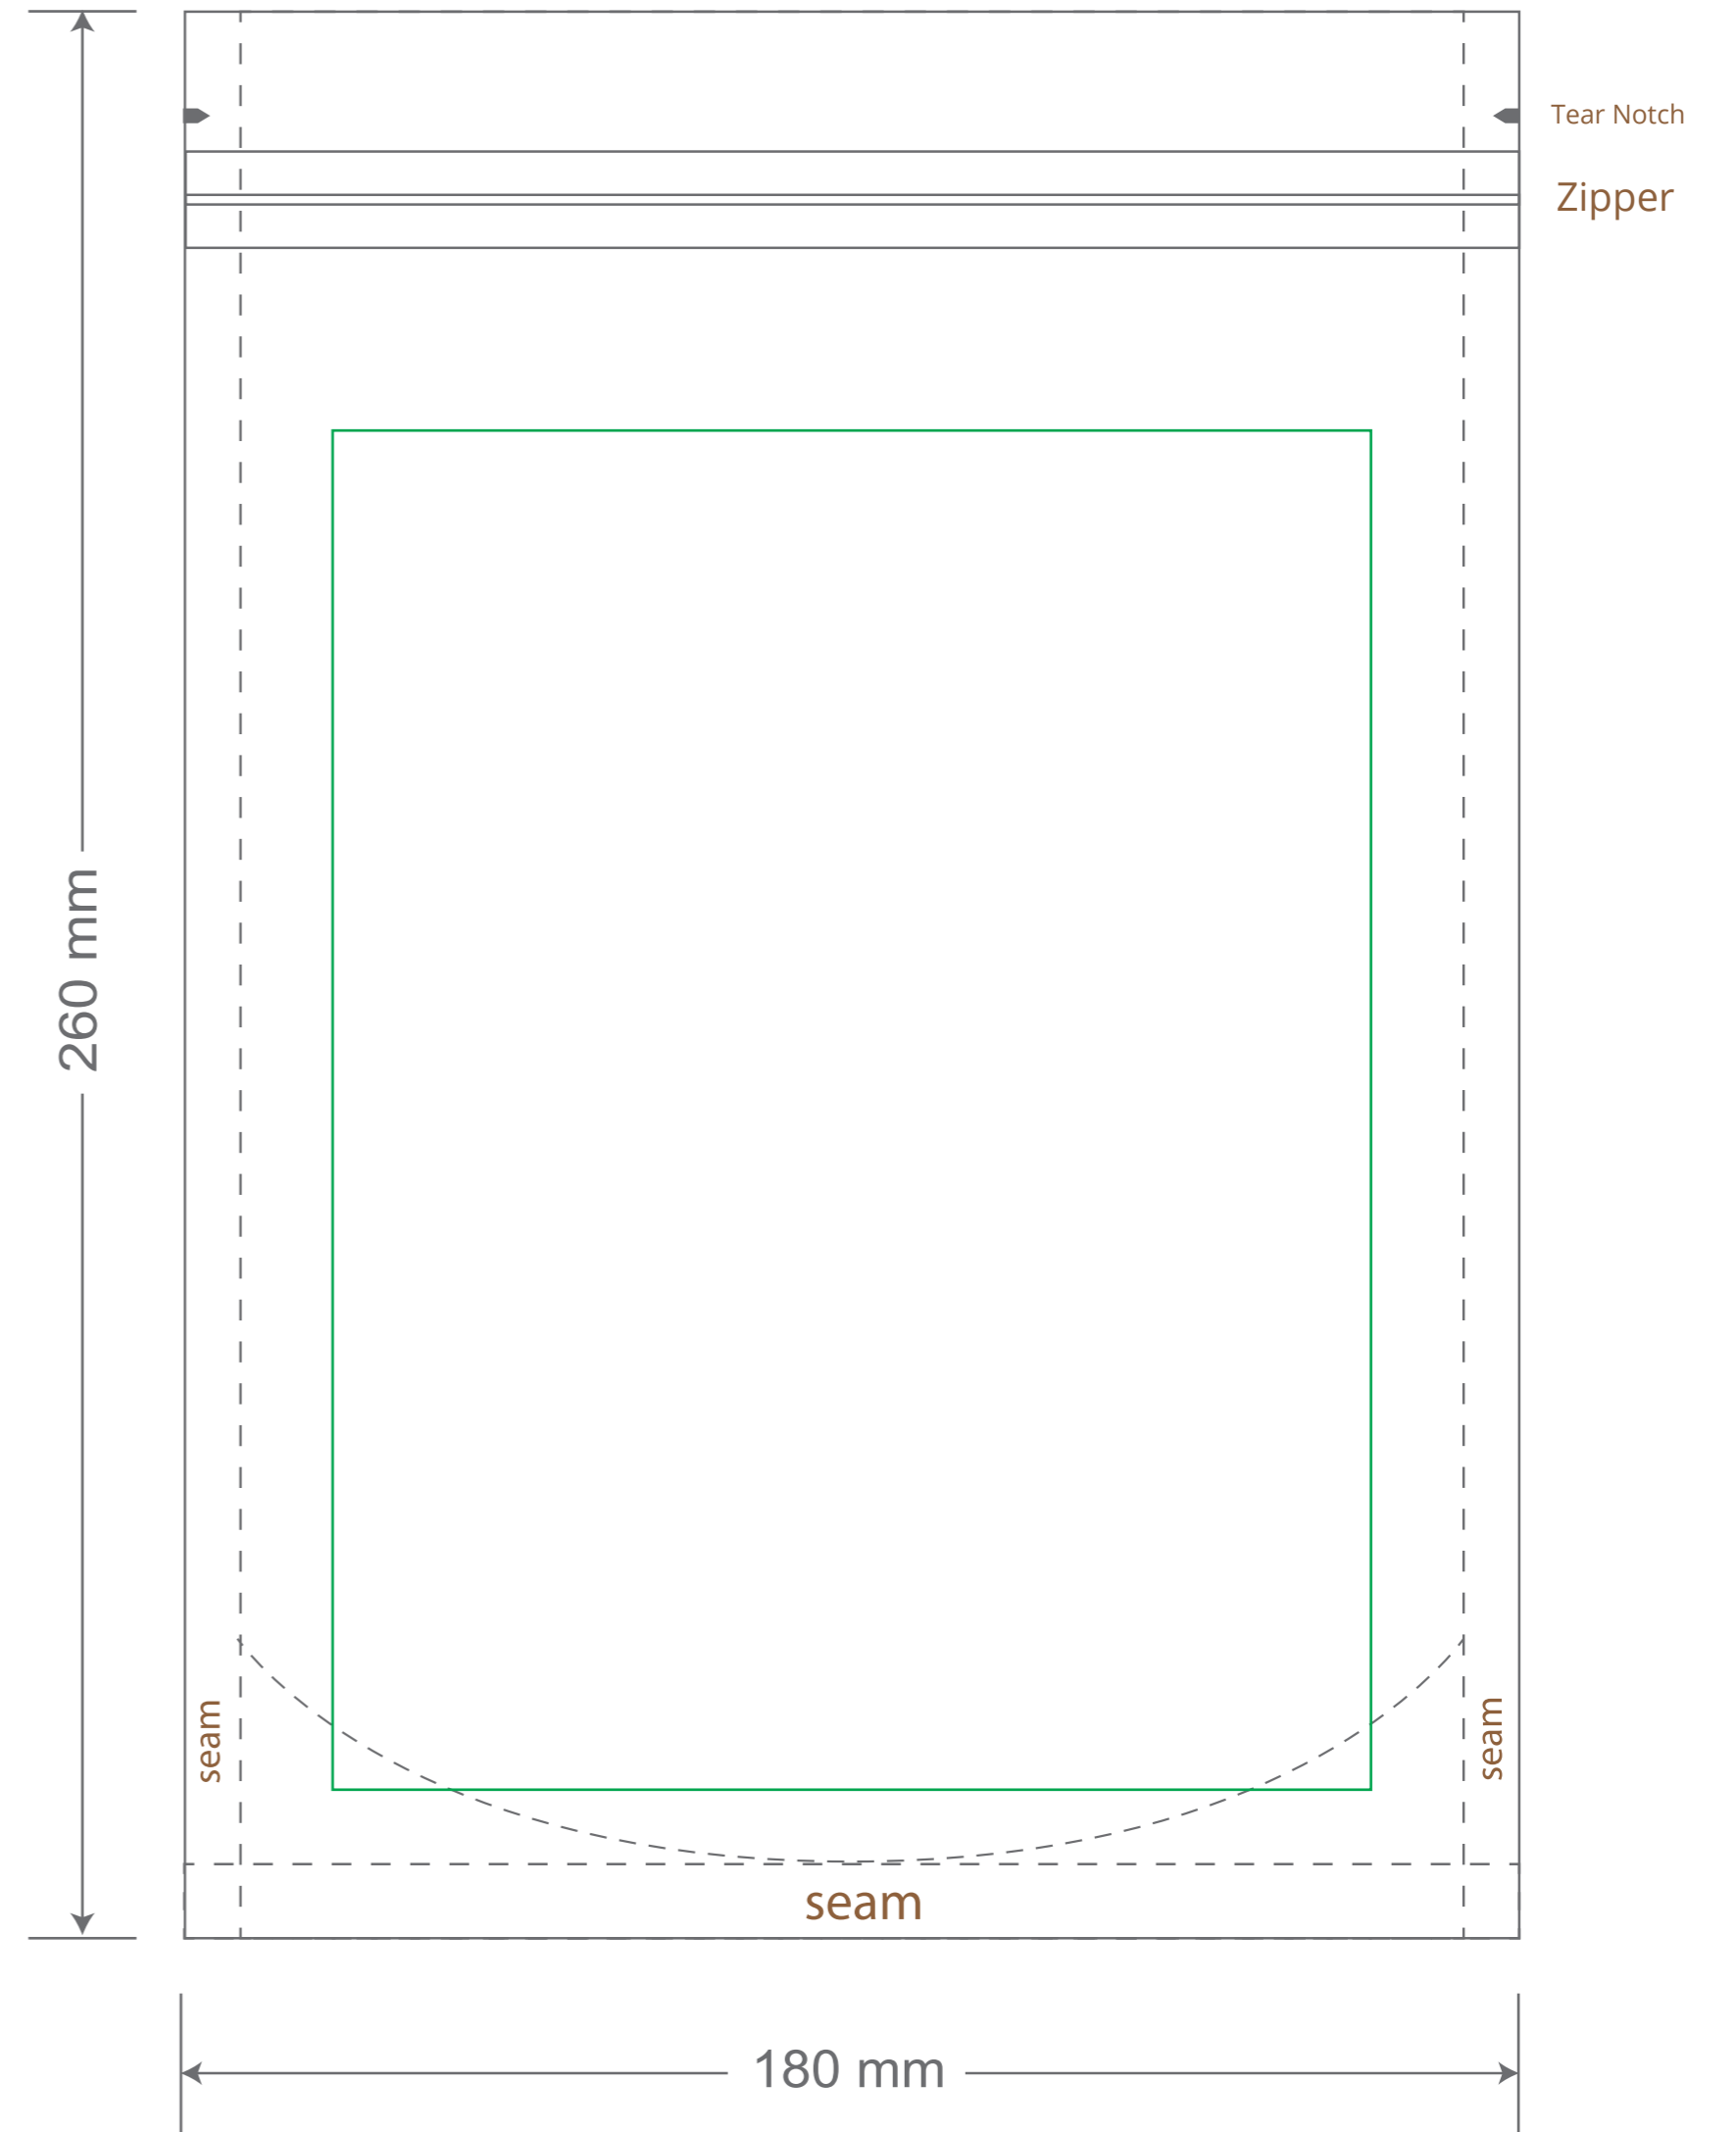

Front

Back

Green area is the bag area is the printing area, artwork with at most 2 colors for silkscreen printing.

Note: In Silkscreen printing Text font size must be bigger than 11pt can be clearly printed.