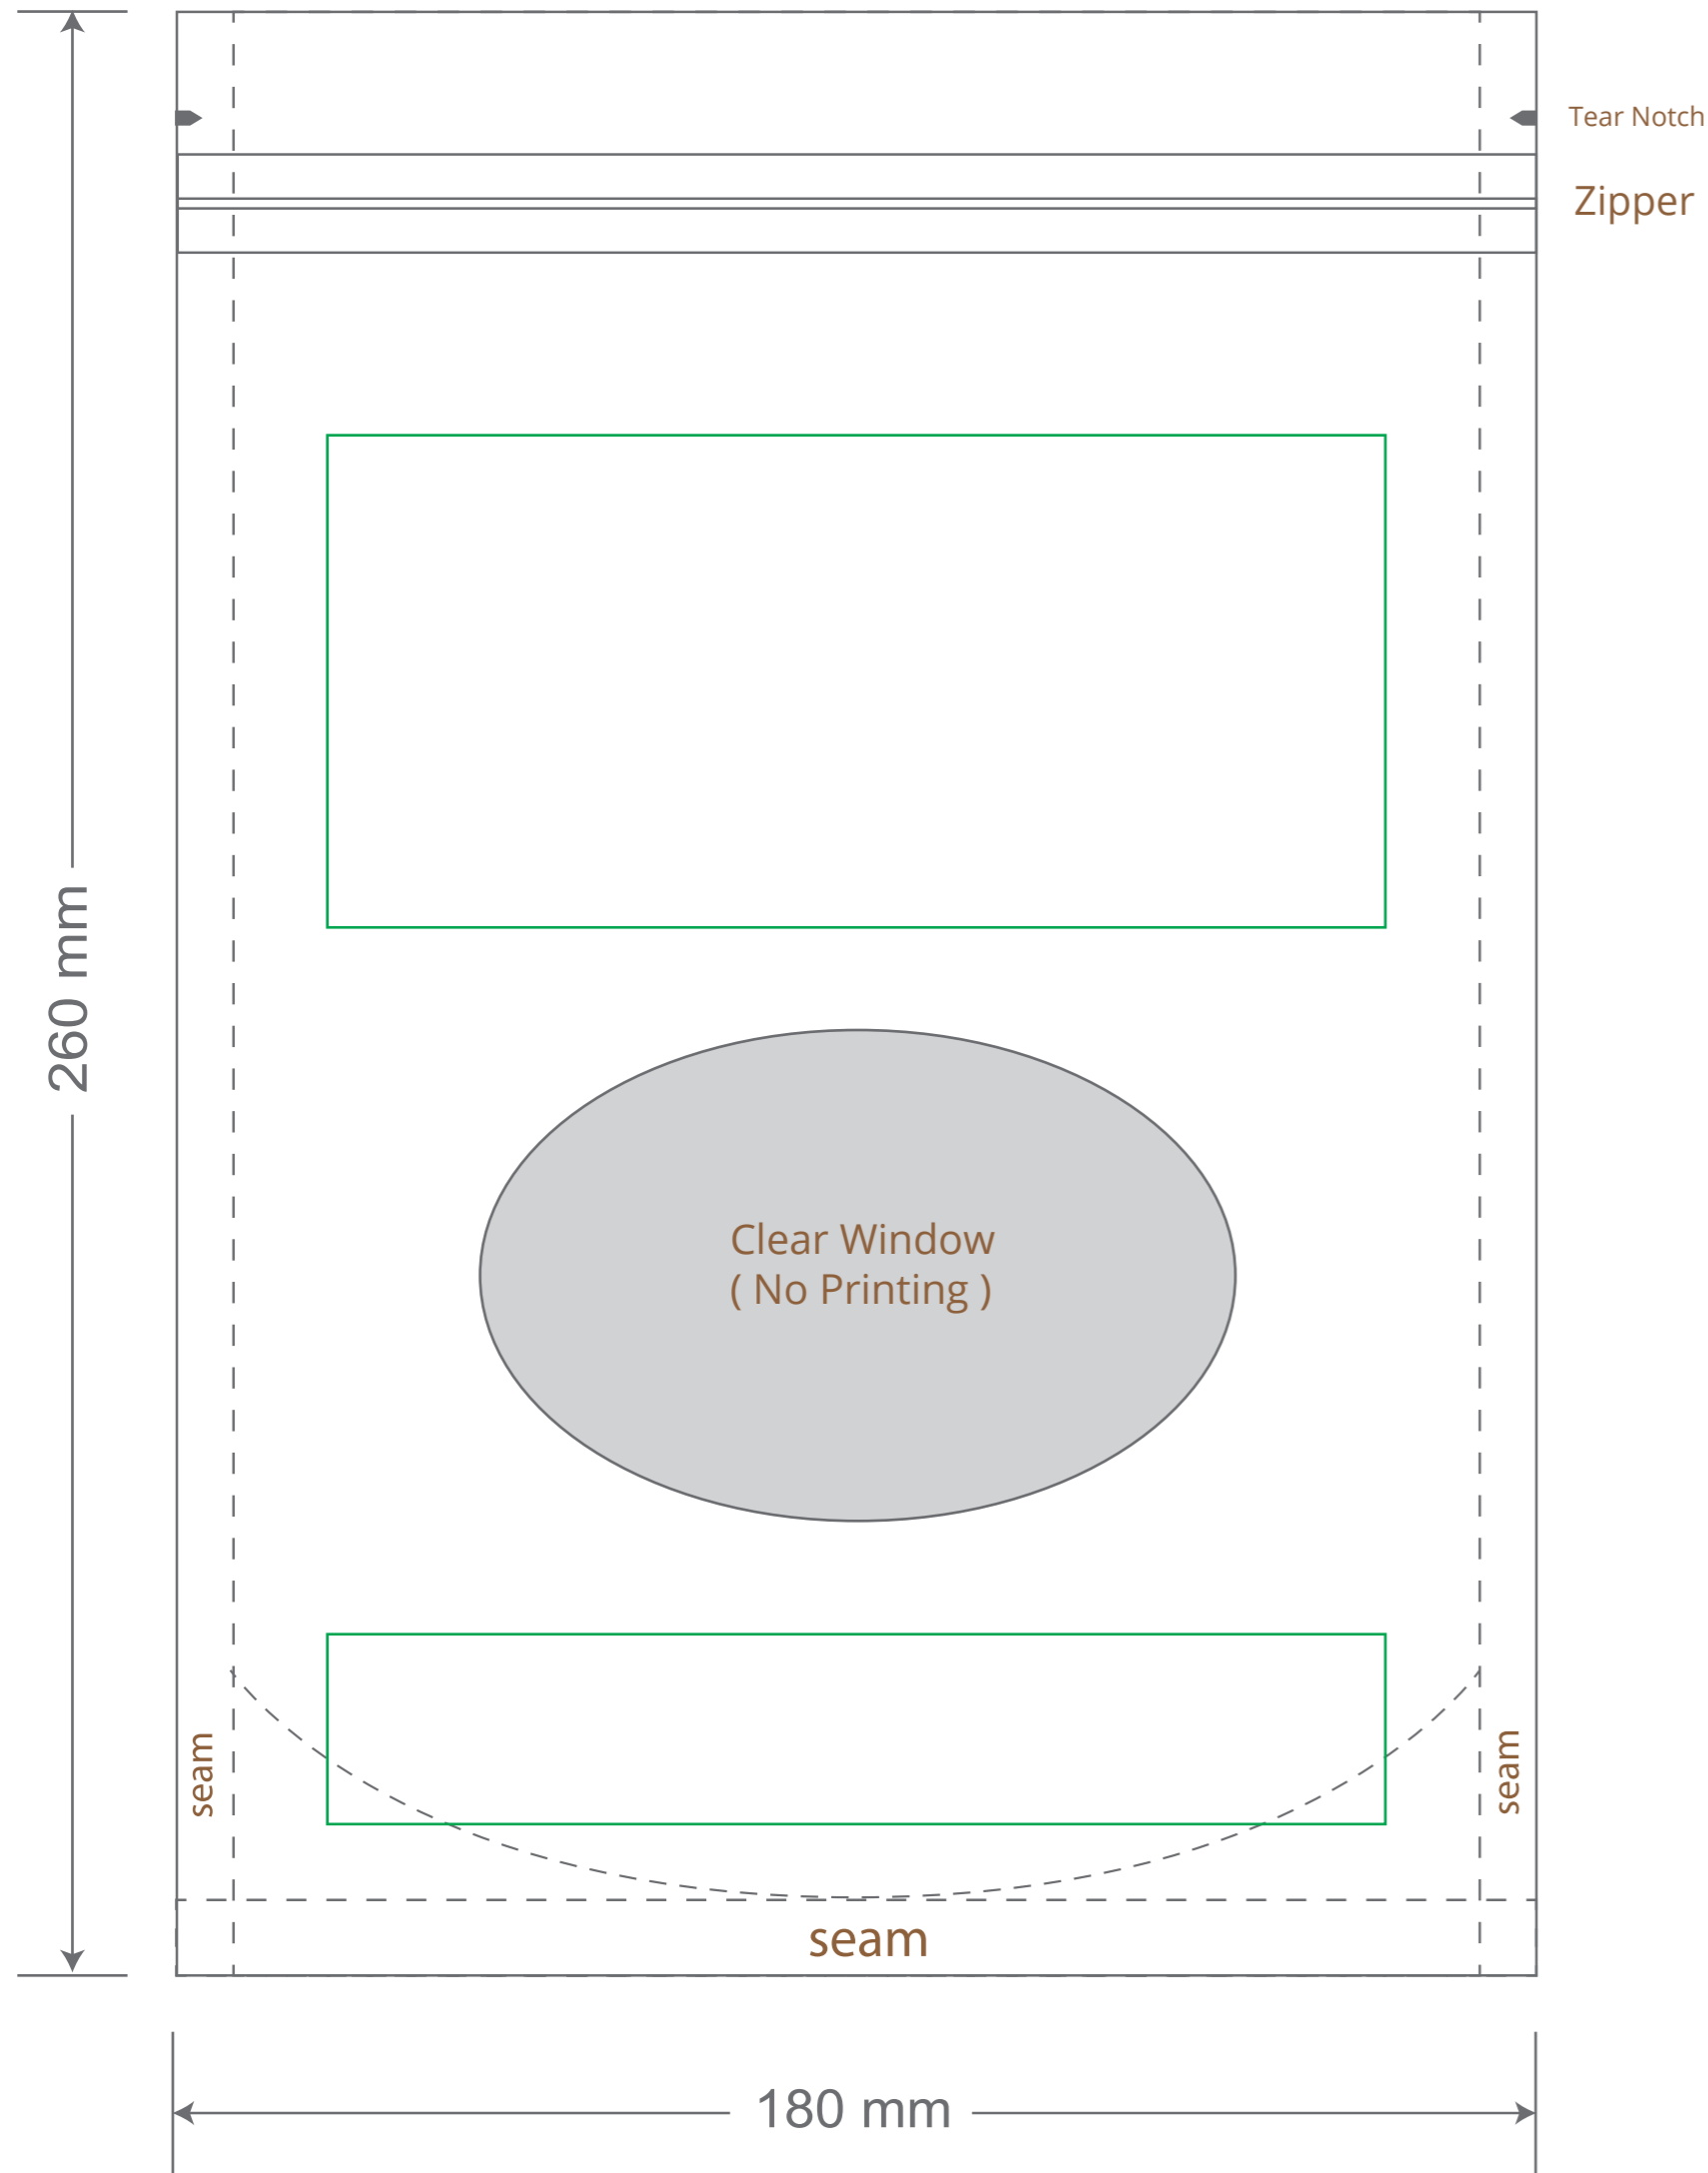

Front

Back

Green area is the bag area is the printing area, artwork with at most 2 colors for silkscreen printing.

Note: In Silkscreen printing Text font size must be bigger than 11pt can be clearly printed.