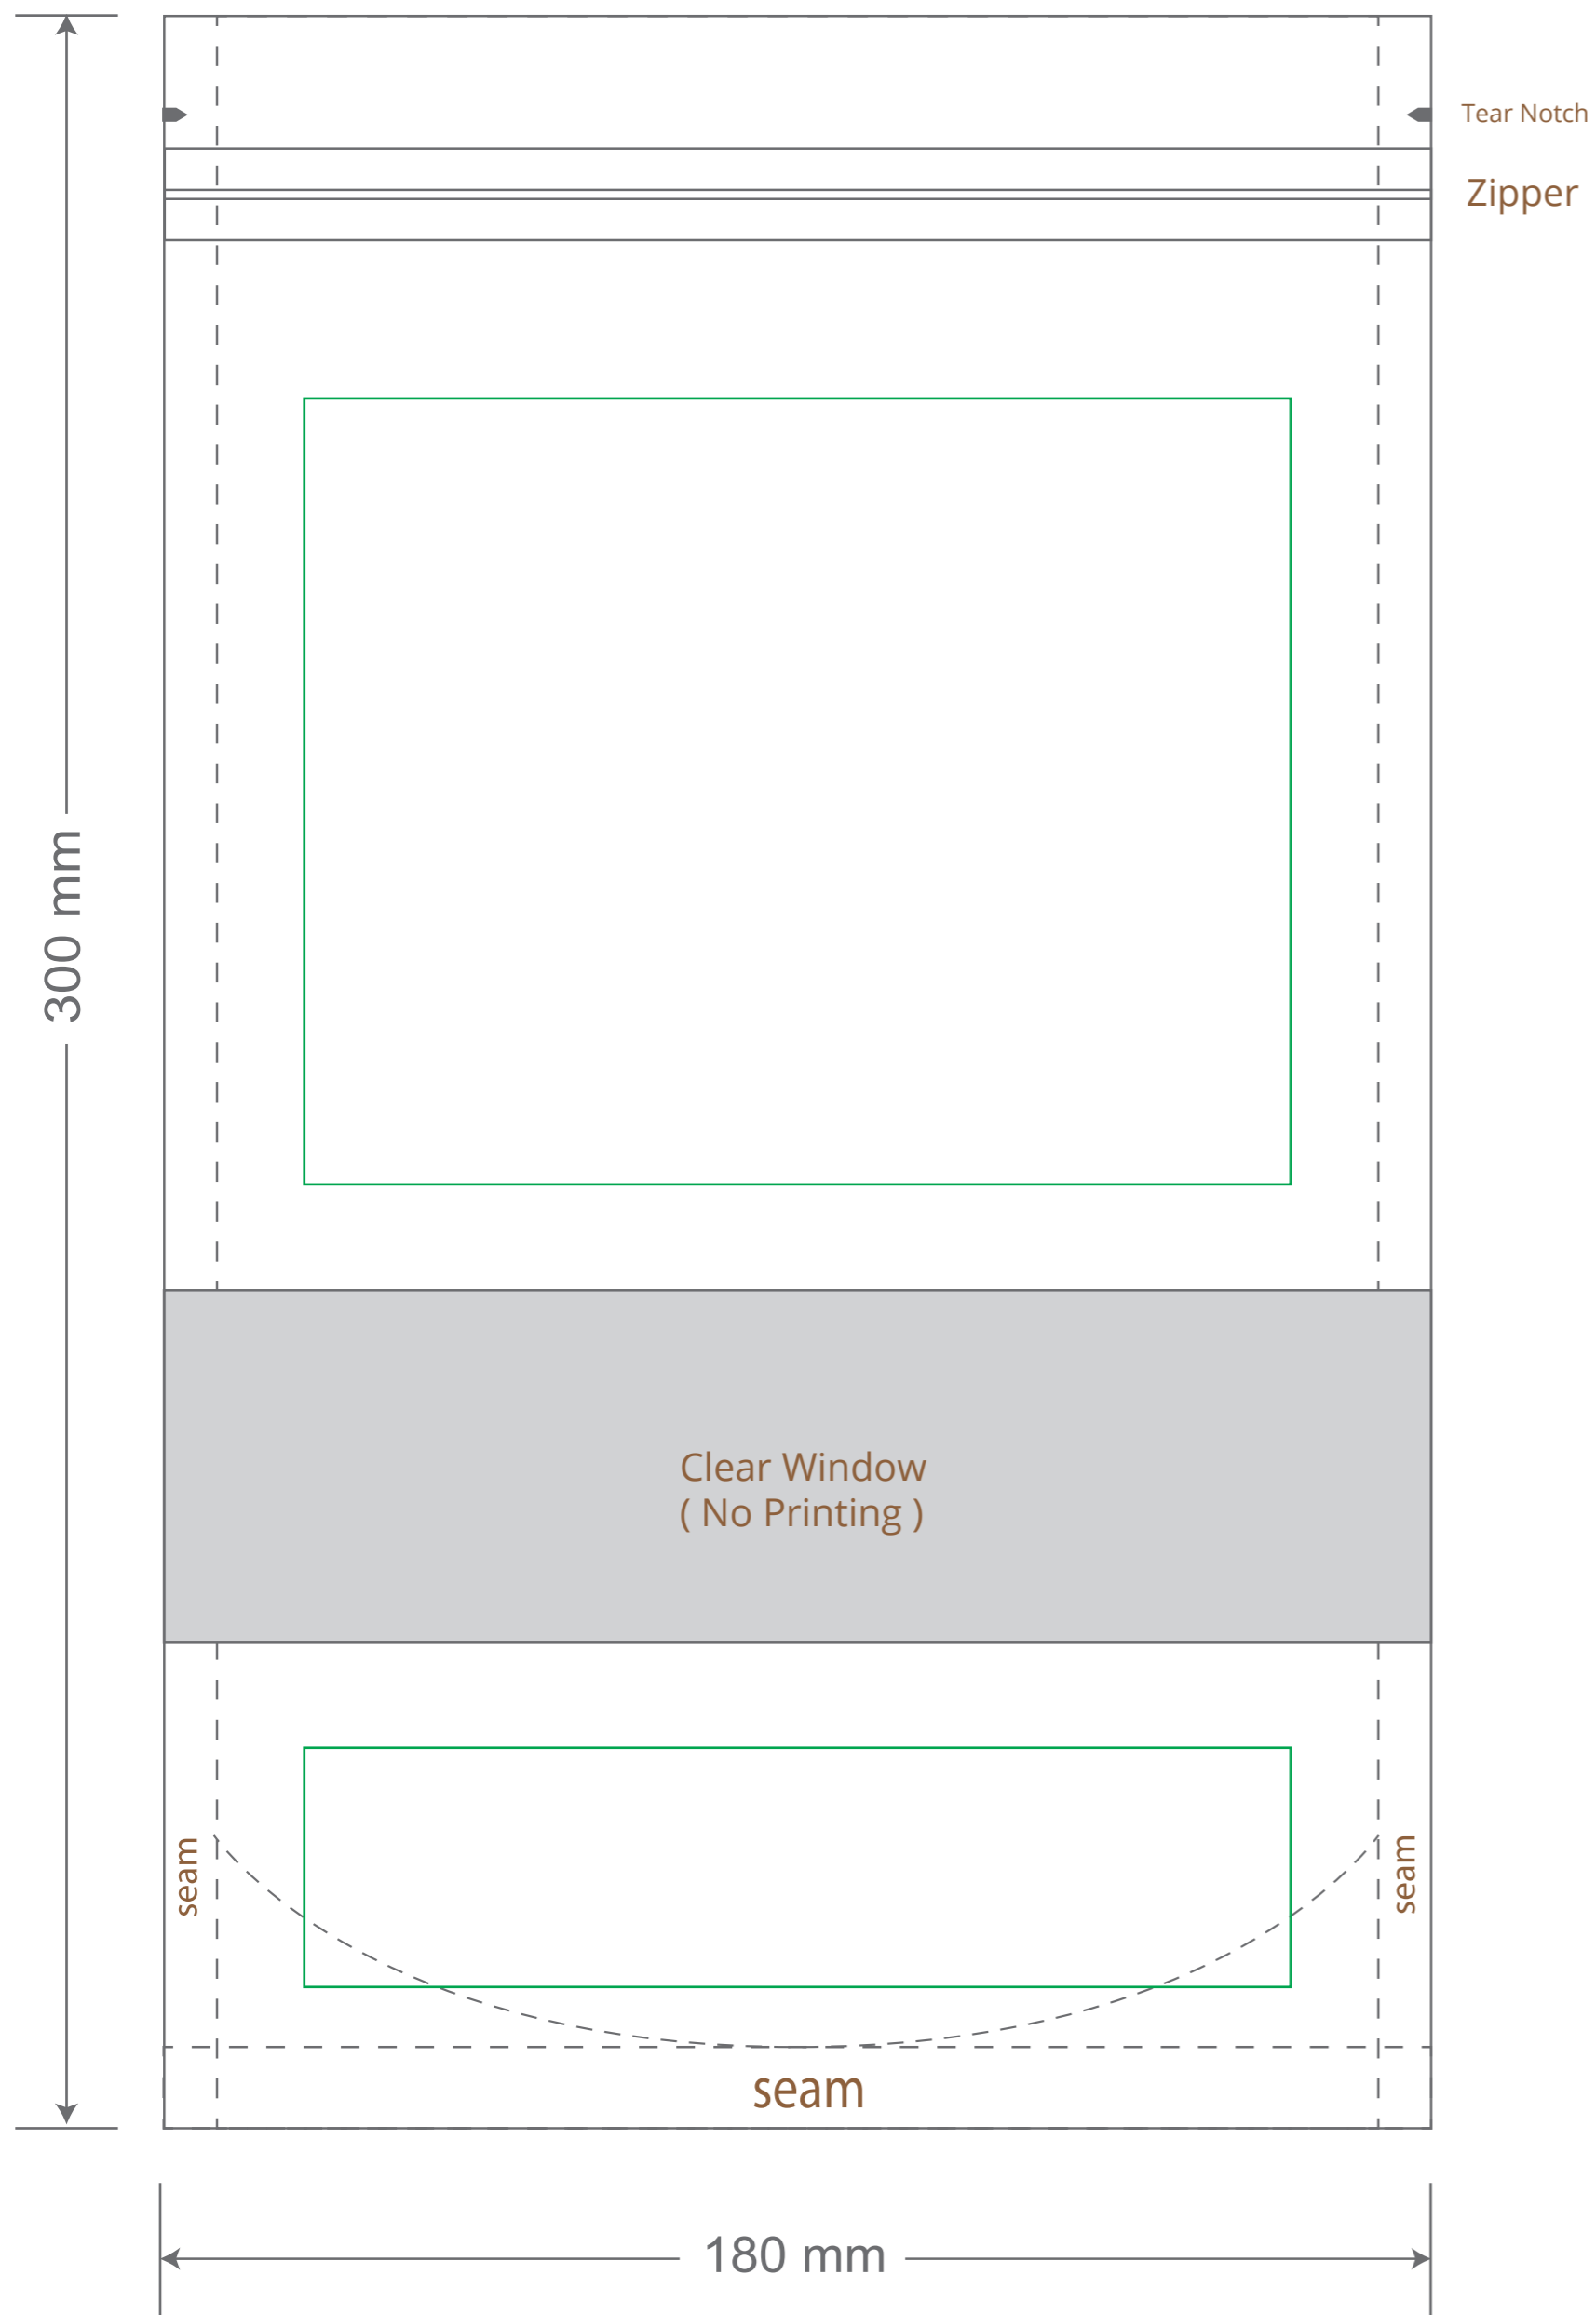

# Front

# Back

Green area is the bag area is the printing area, artwork with at most 2 colors for silkscreen printing.

Note: In Silkscreen printing Text font size must be bigger than 11pt can be clearly printed.