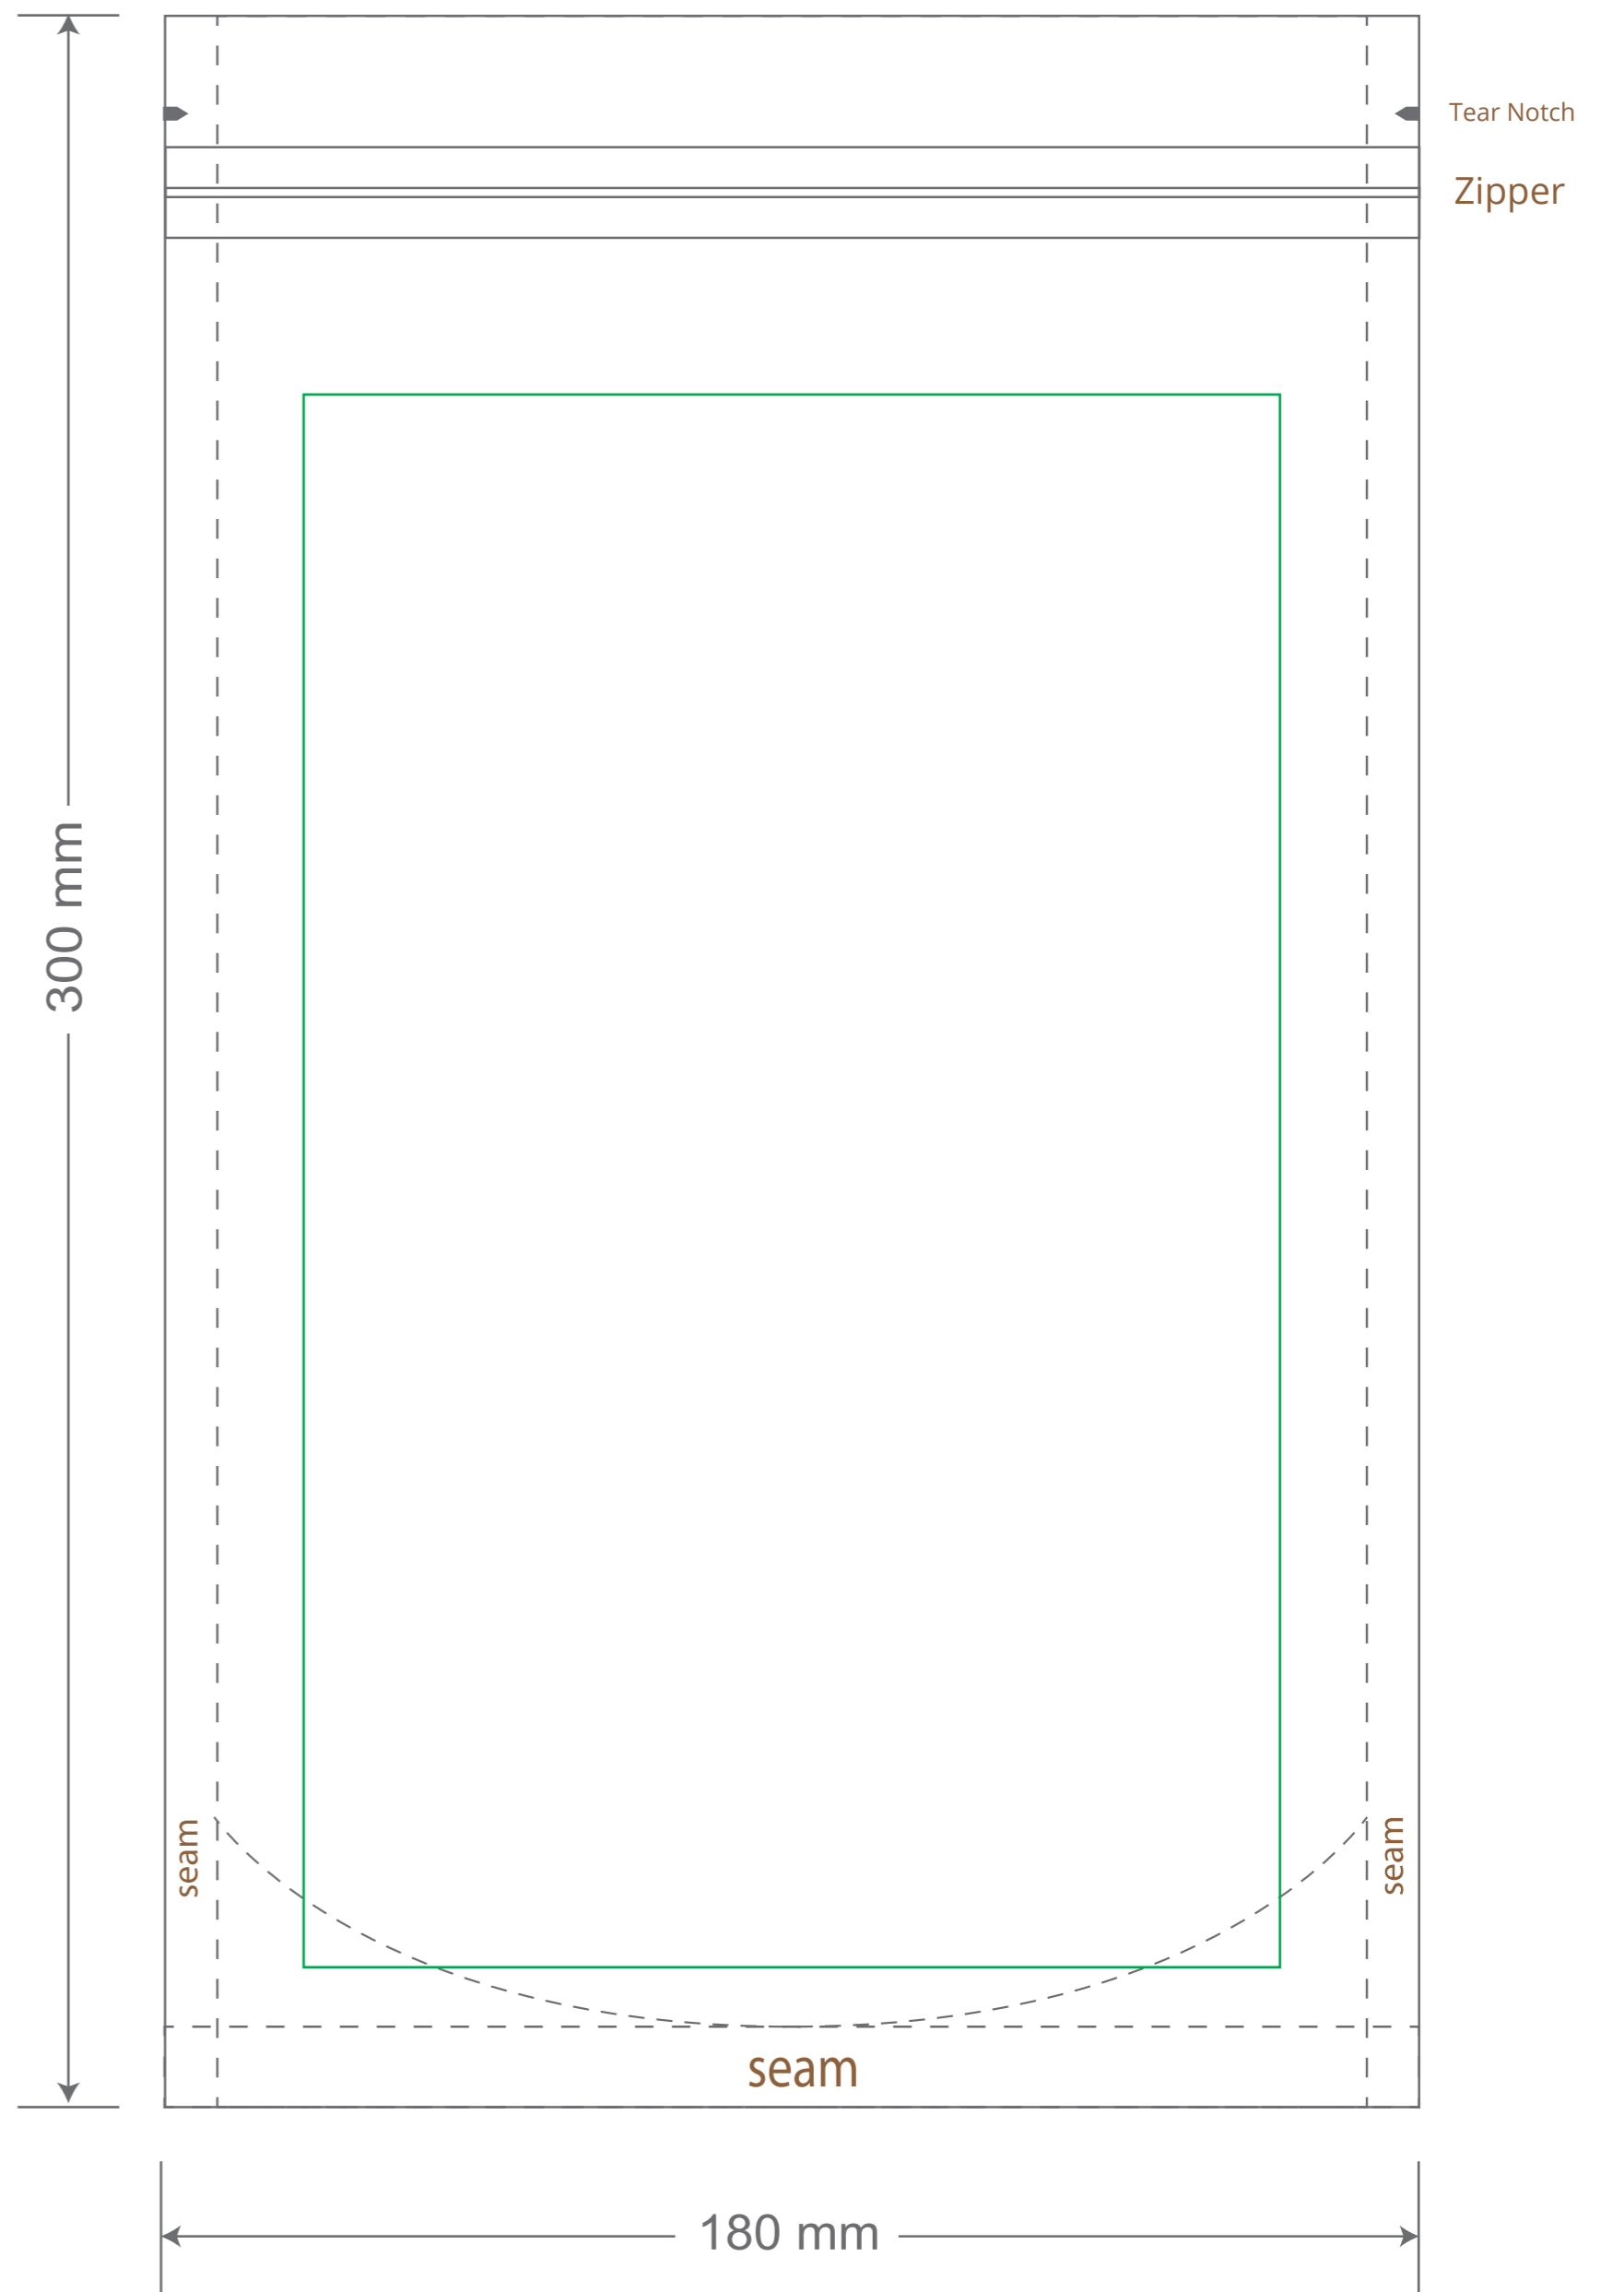

# Front

# Back

Green area is the bag area is the printing area, artwork with at most 2 colors for silkscreen printing.

Note: In Silkscreen printing Text font size must be bigger than 11pt can be clearly printed.