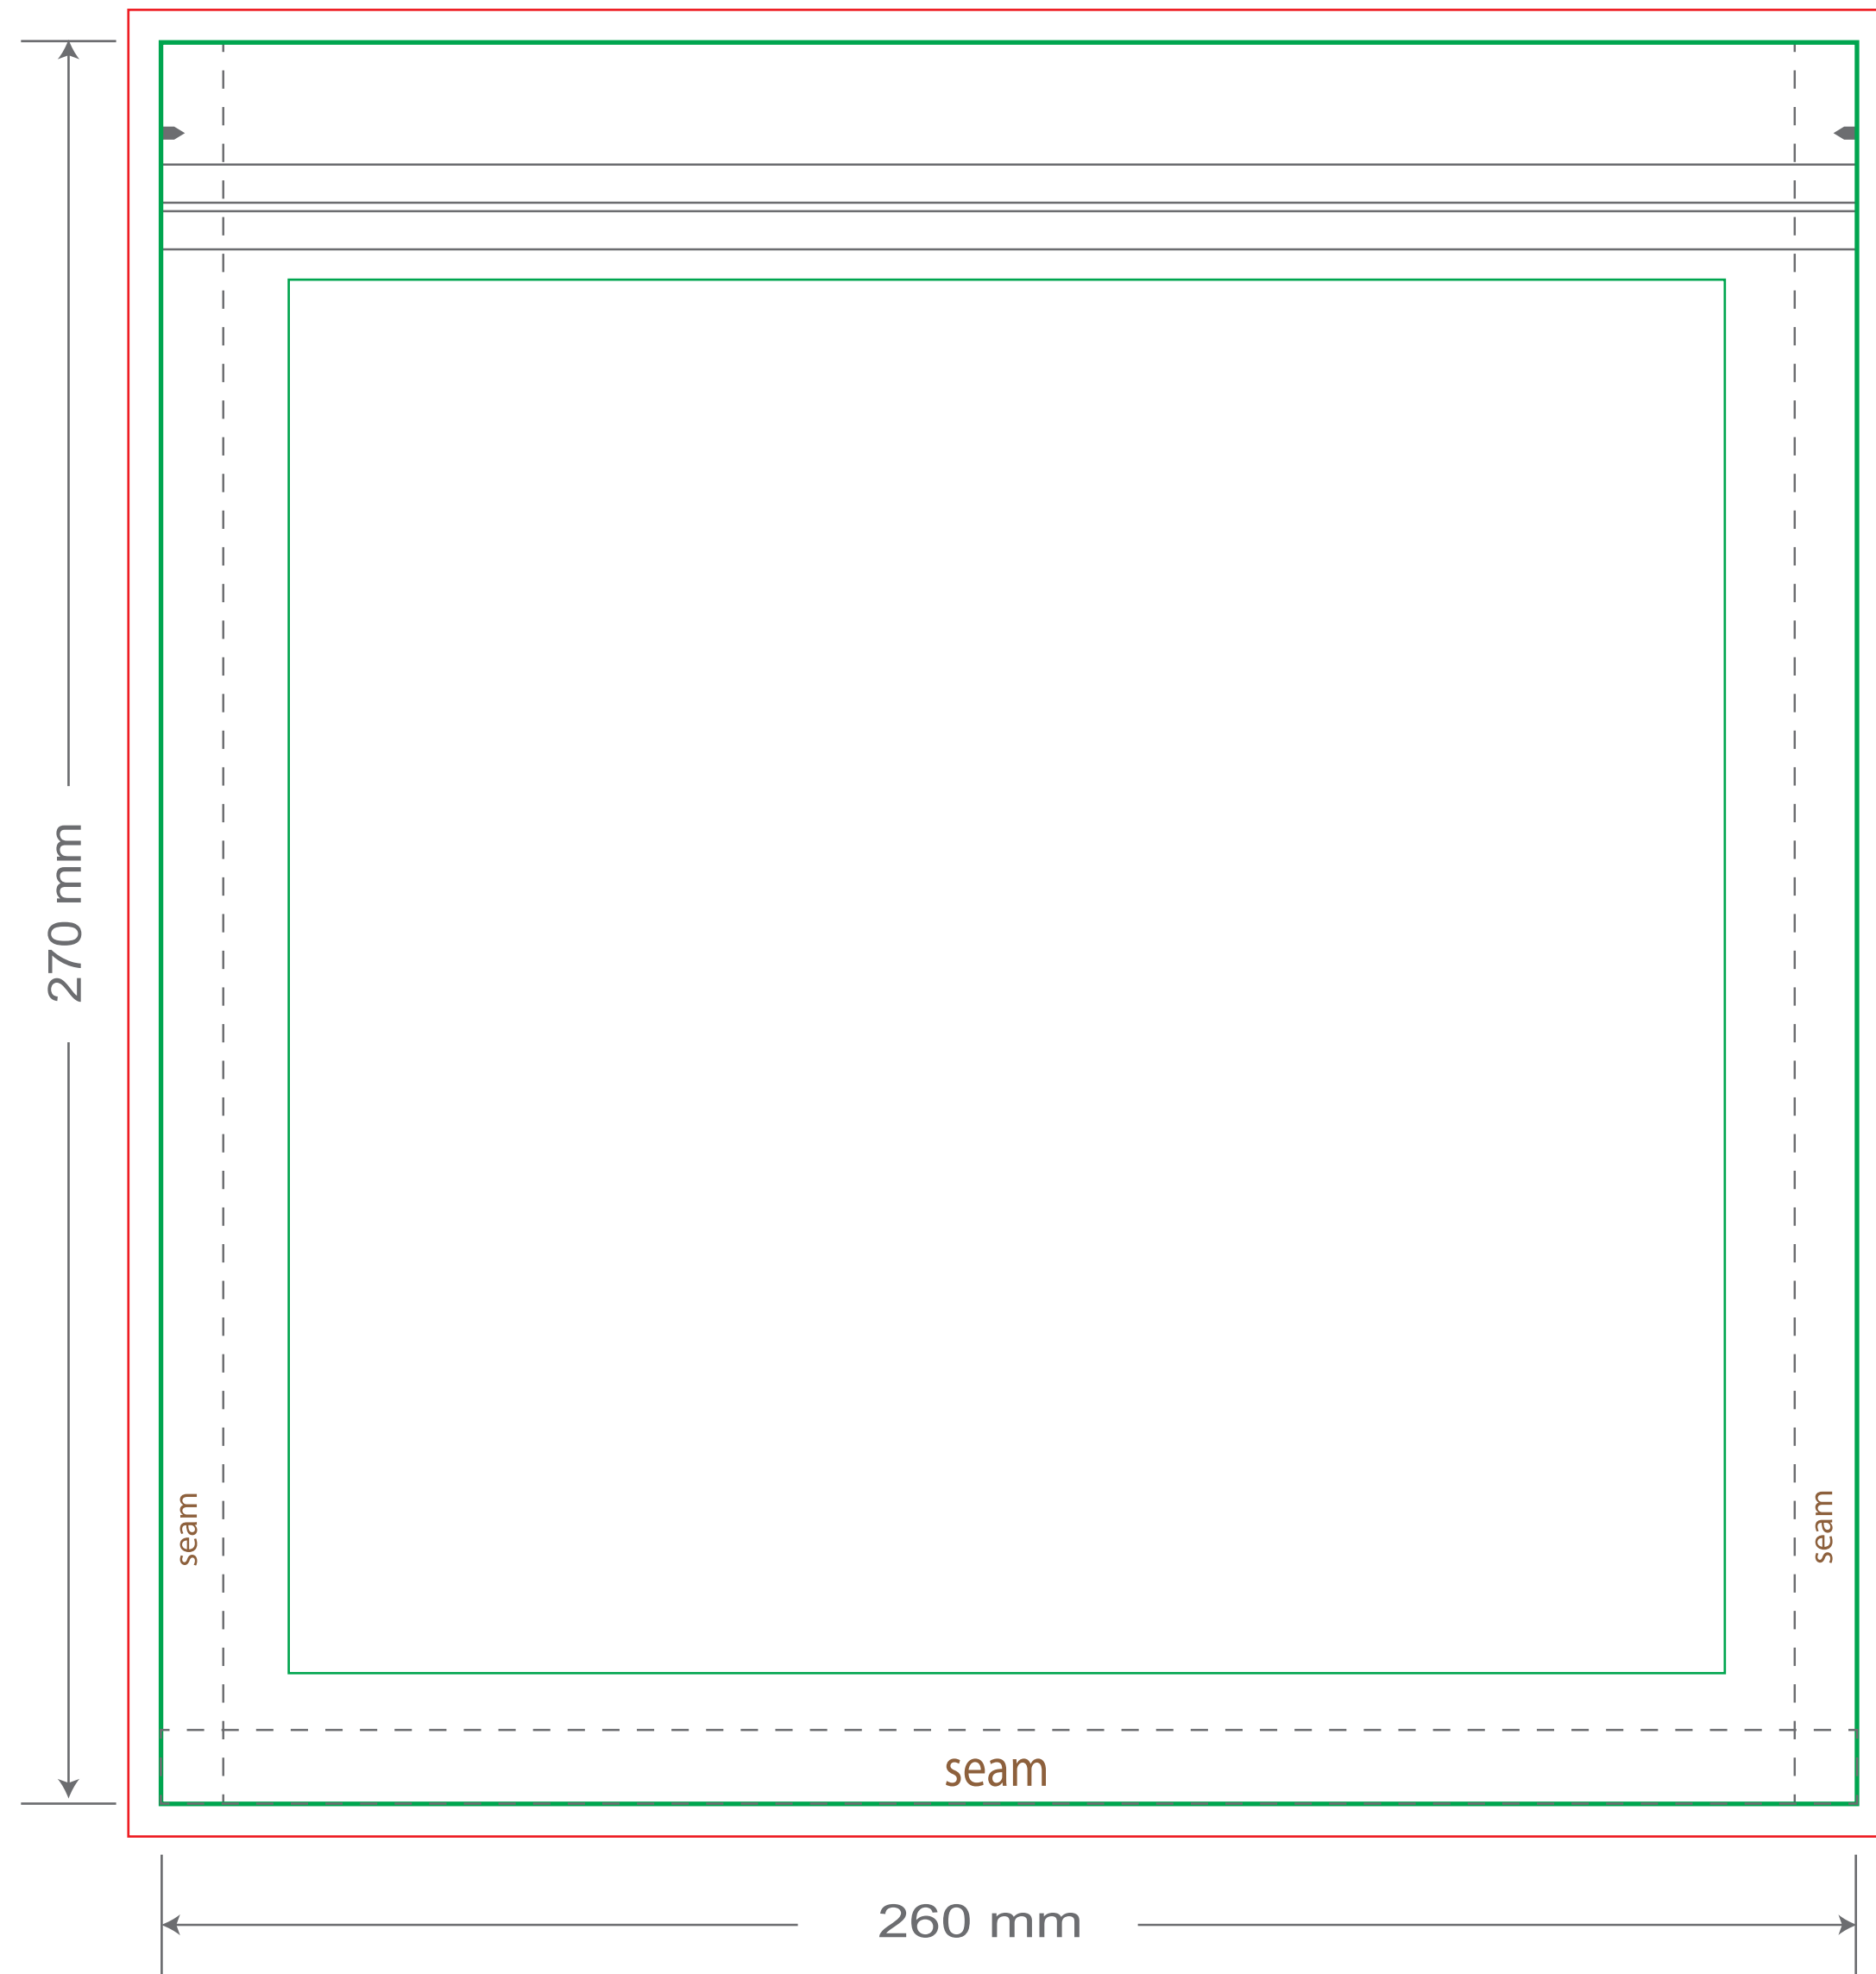

Front

Tear Notch
Zipper

Back

Tear Notch
Zipper

Green area is the bag area can with printing, except the window area.

Red area is the bleed area, please extend your artwork outside the green area within the red area.