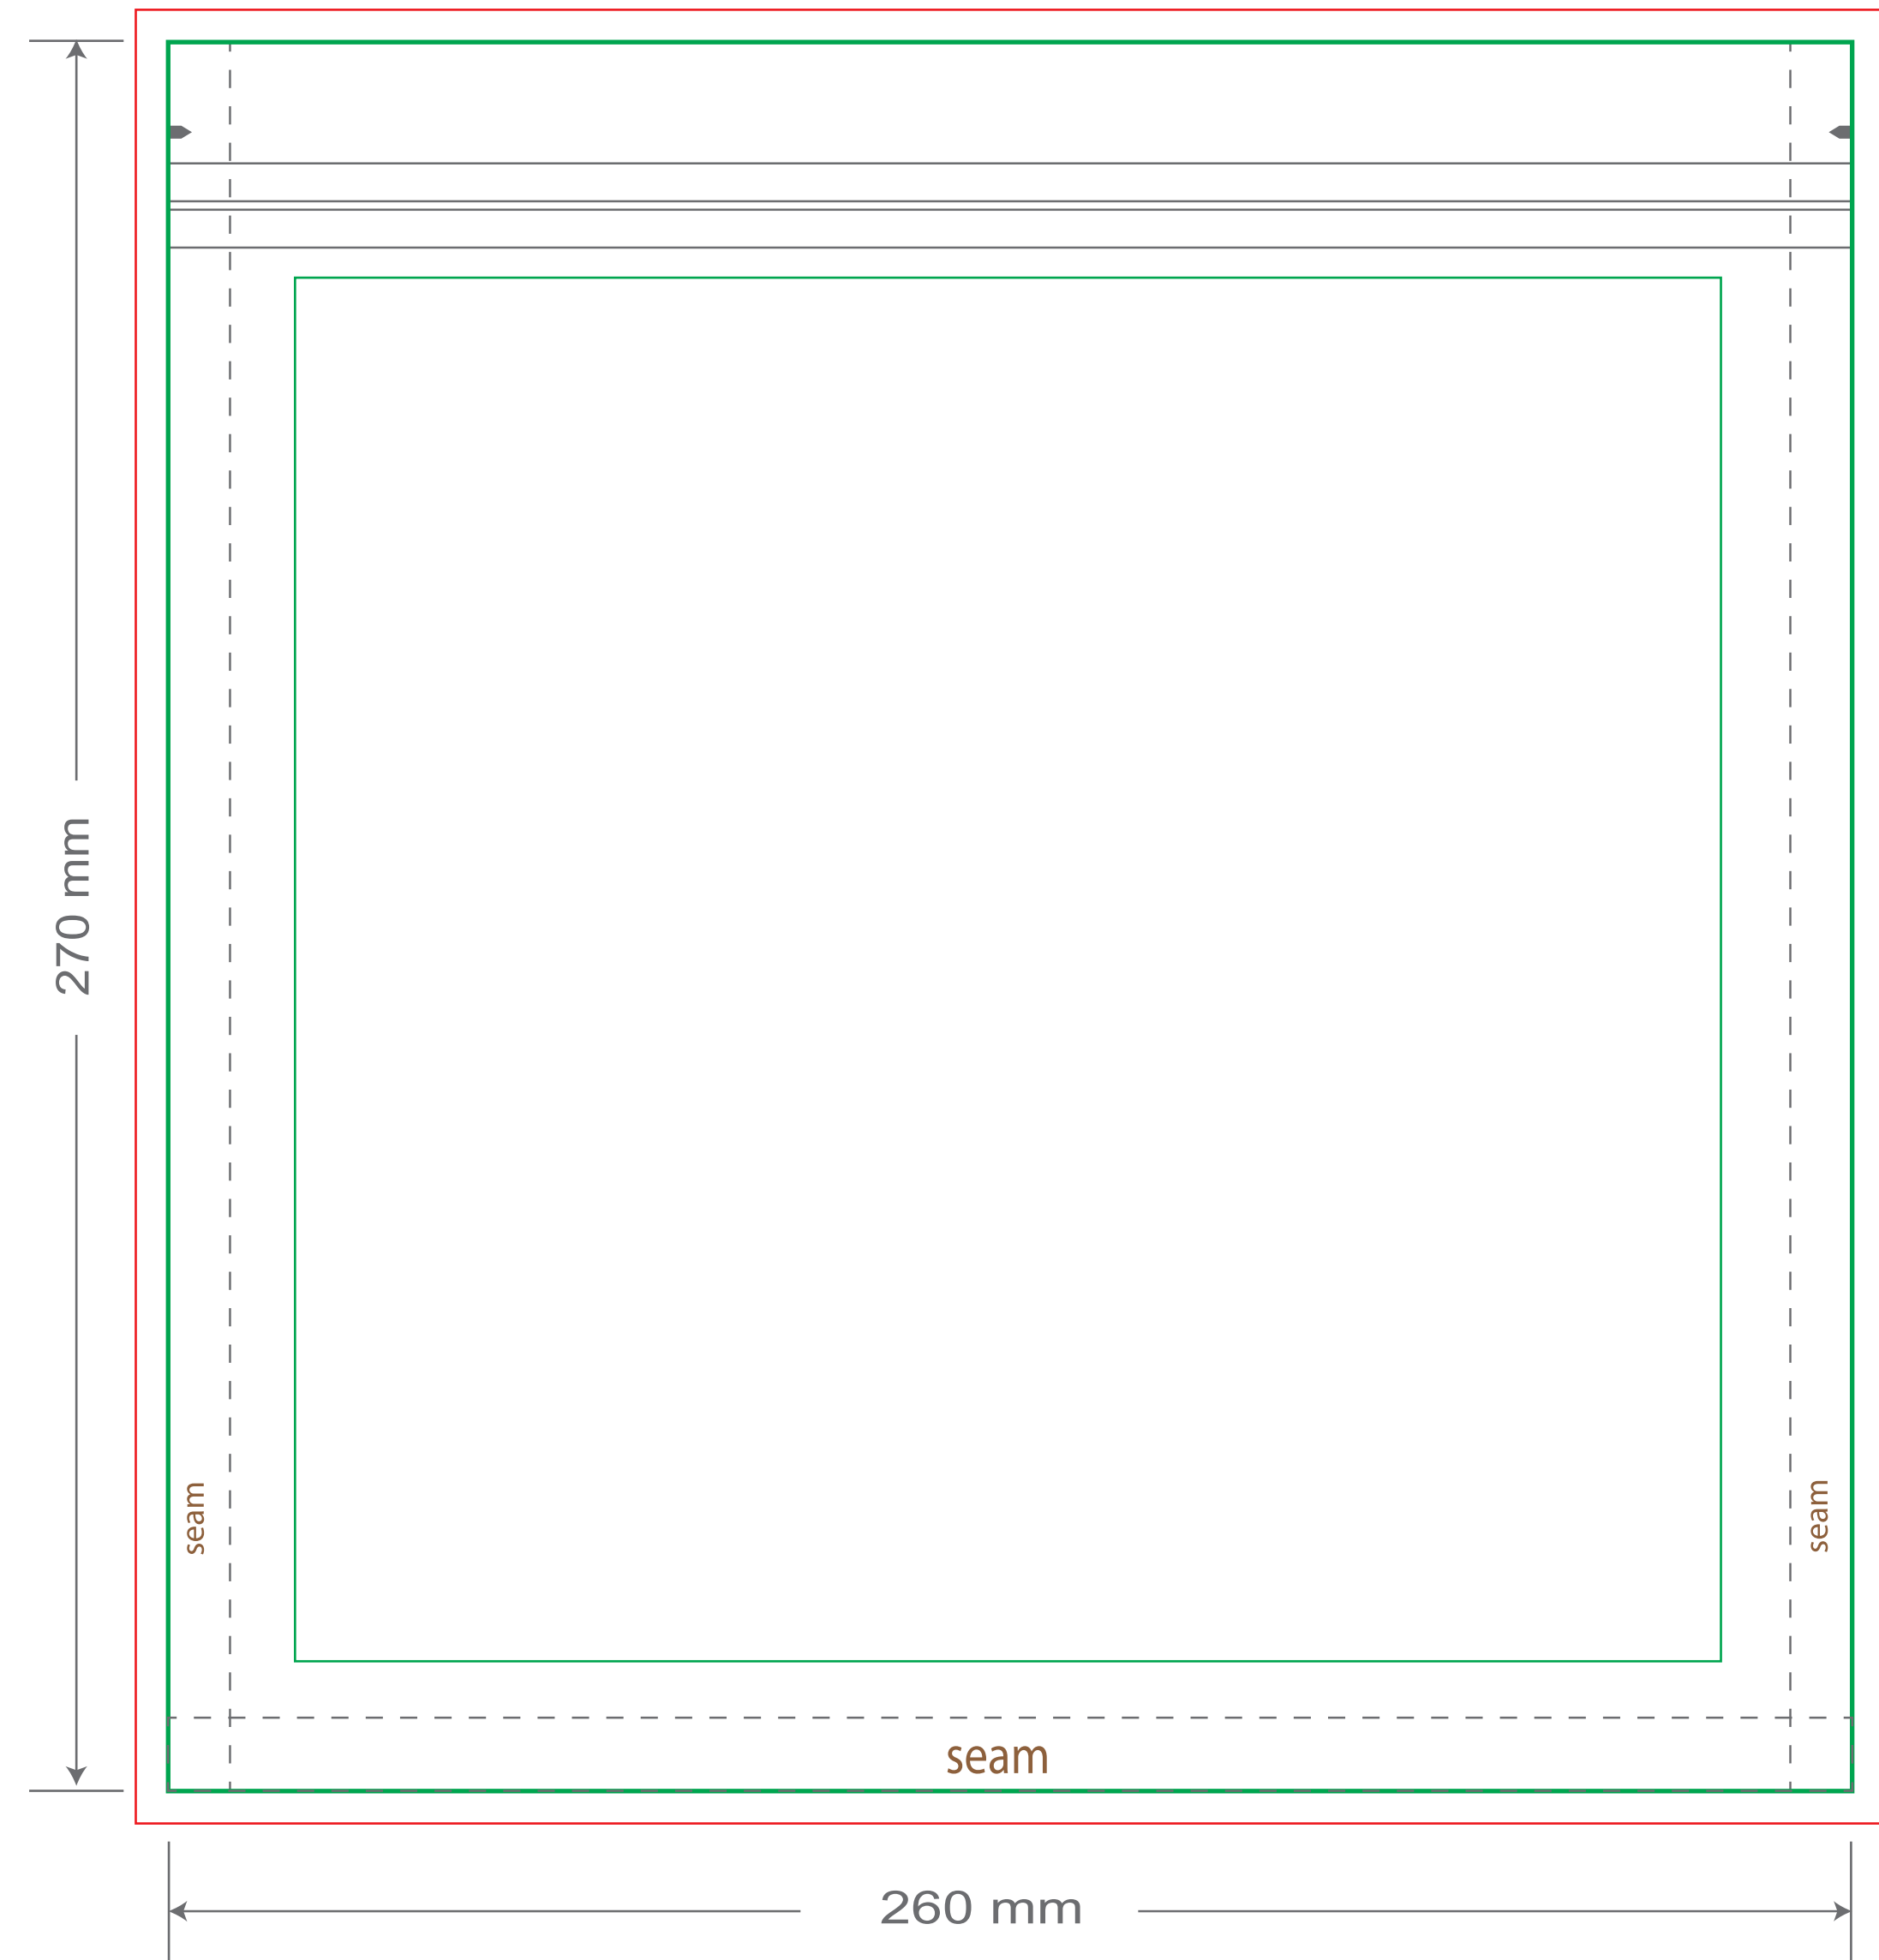

Front

Tear Notch
Zipper

Back

Tear Notch
Zipper

Green area is the bag area can with printing, except the window area.

Red area is the bleed area, please extend your artwork outside the green area within the red area.