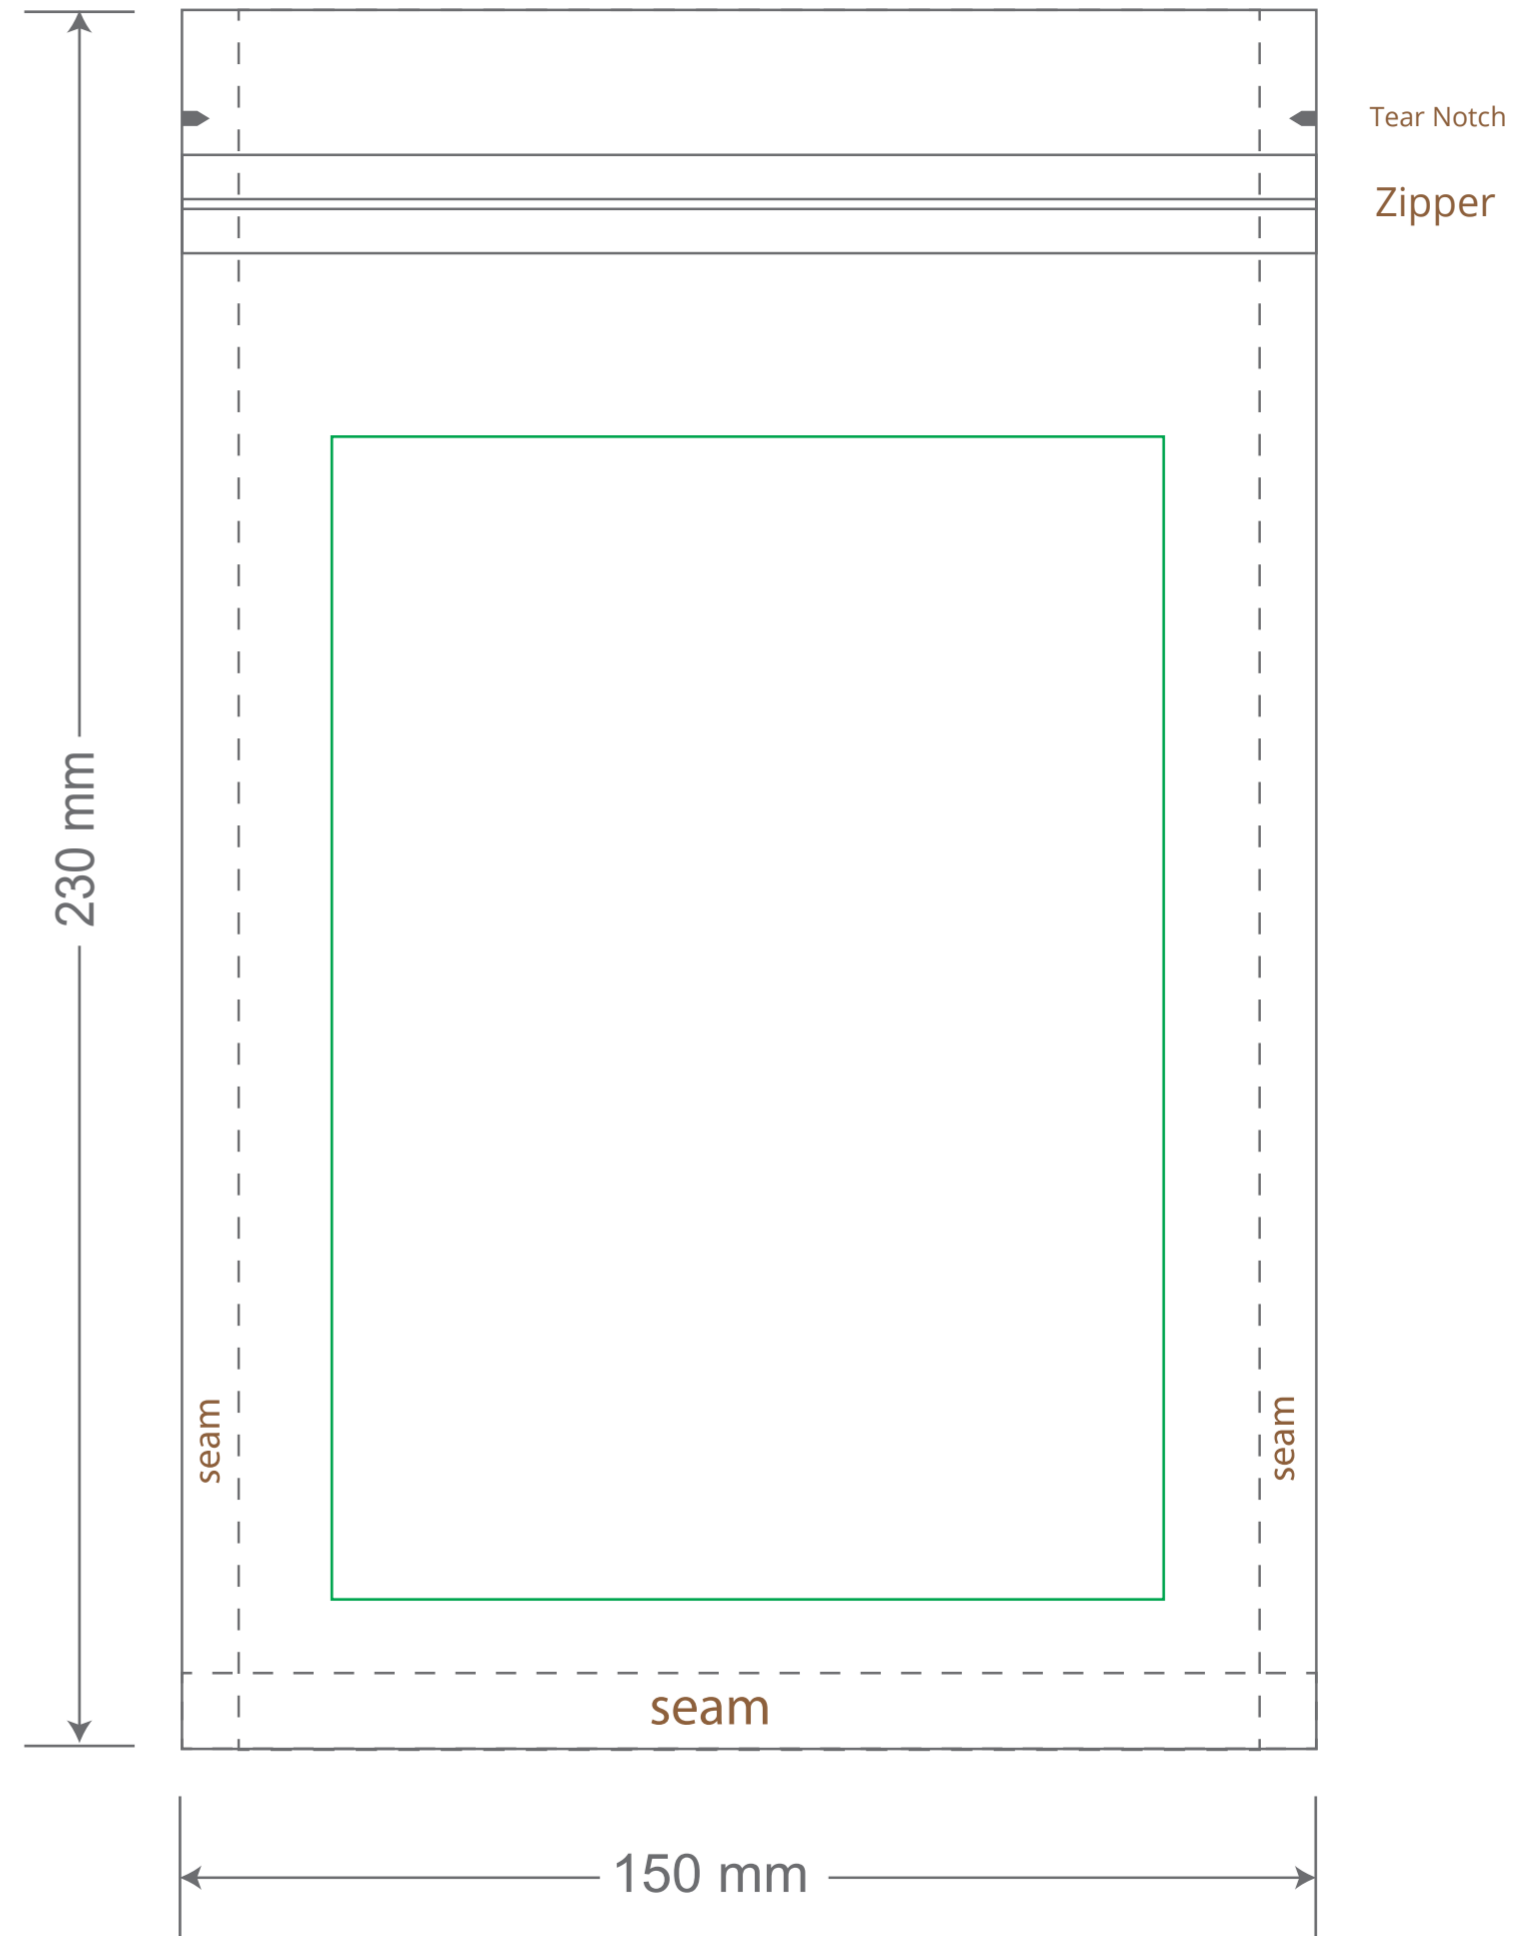

Front

Back

Green area is the bag area is the printing area, artwork with at most 2 colors for silkscreen printing.

Note: In Silkscreen printing Text font size must be bigger than 11pt can be clearly printed.