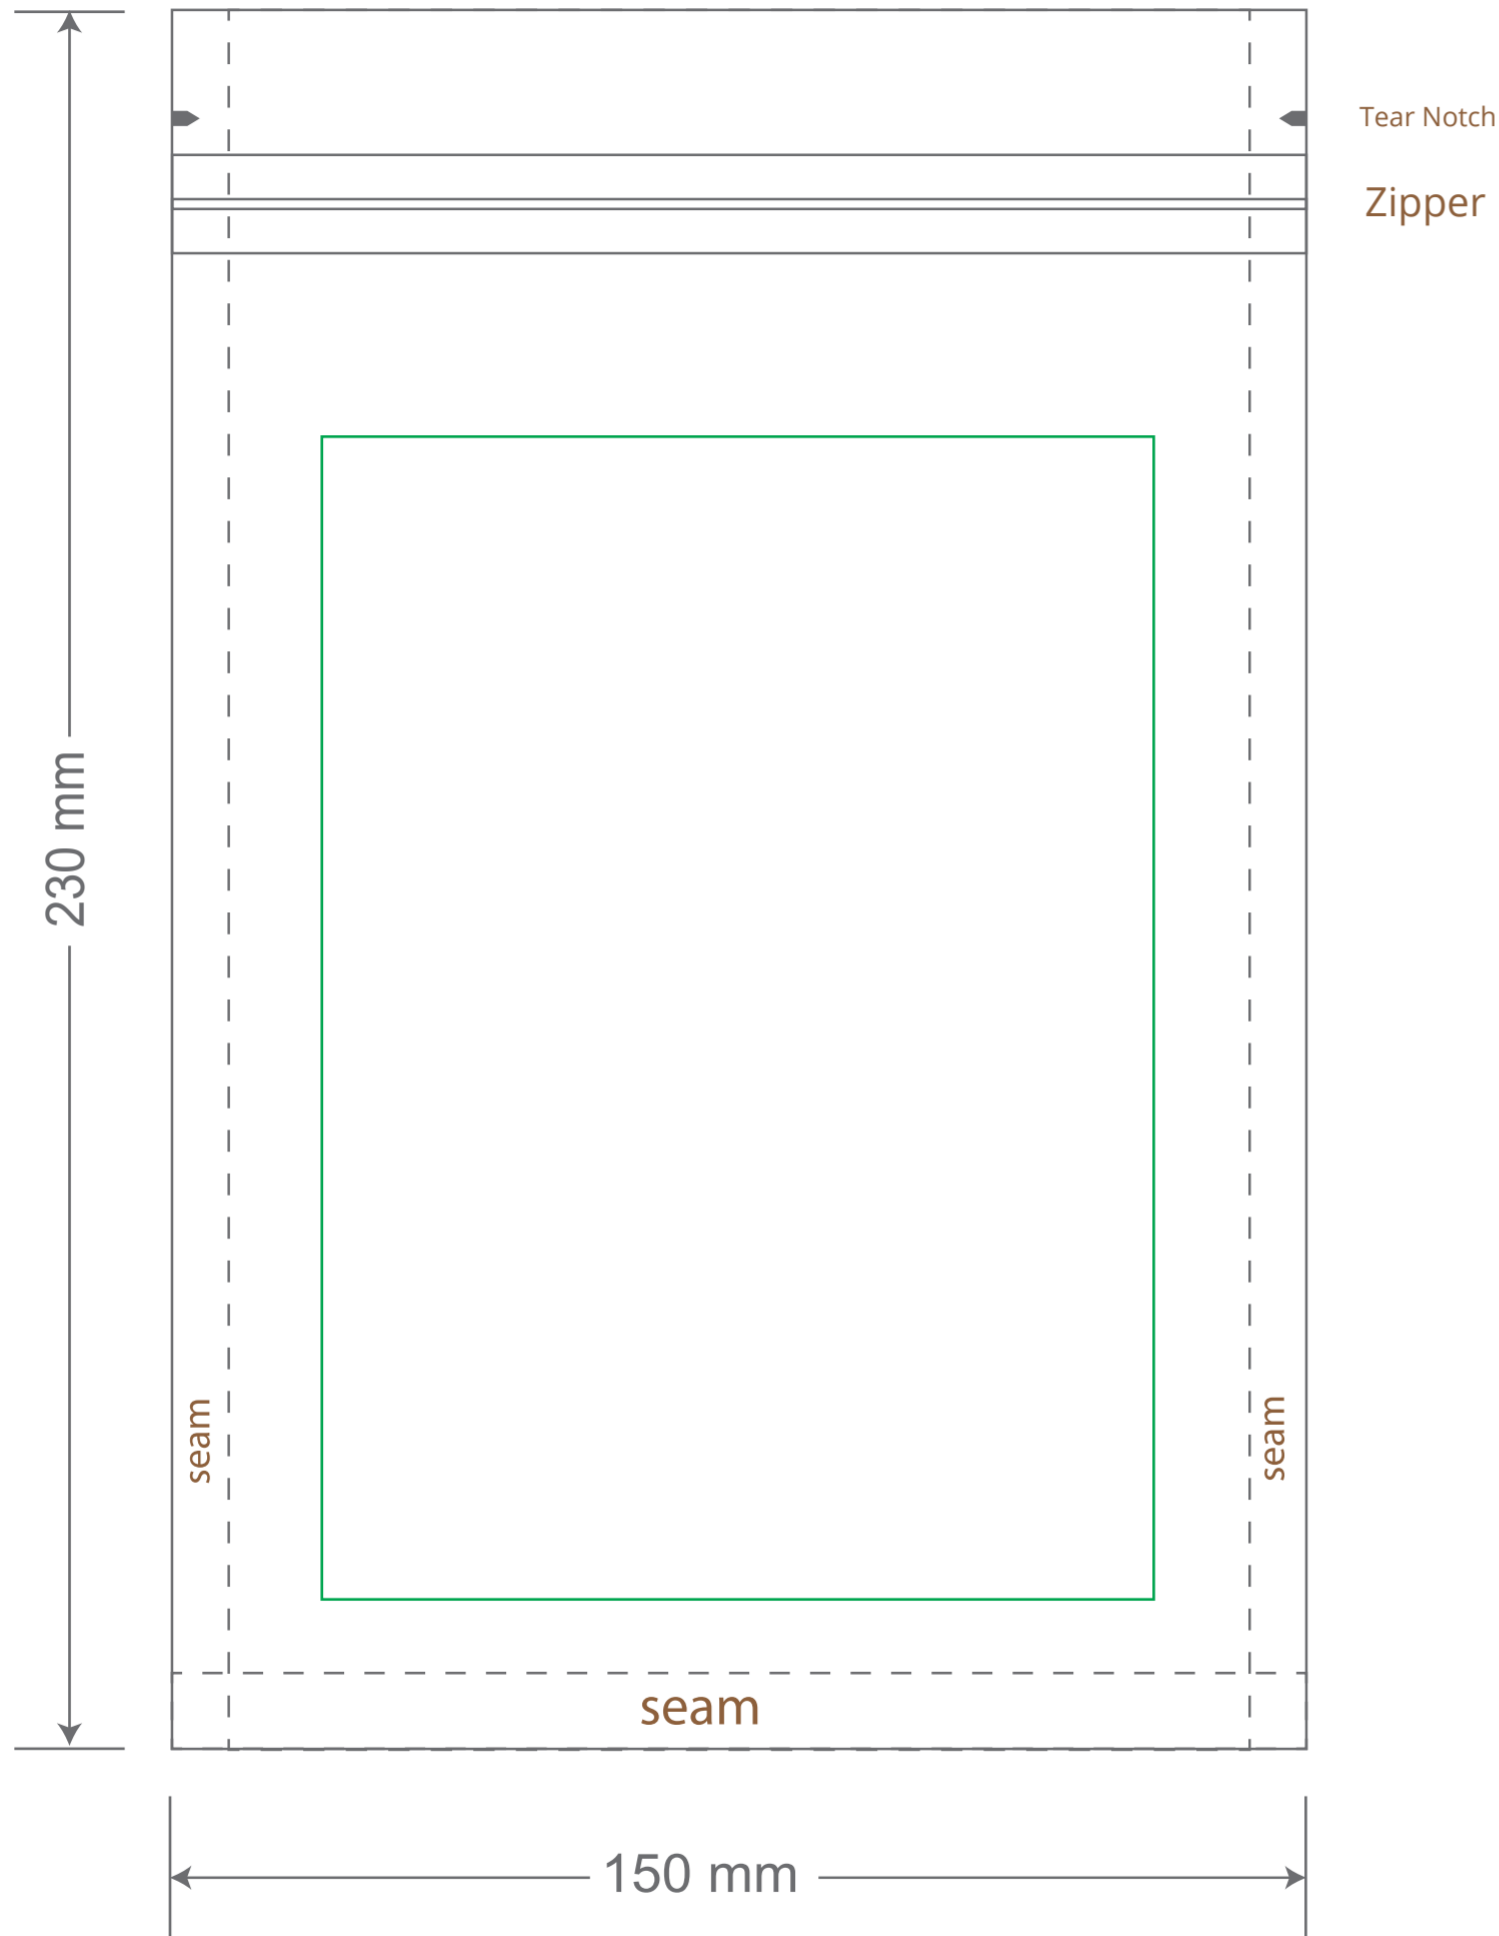

Front

Back

Green area is the bag area is the printing area, artwork with at most 2 colors for silkscreen printing.

Note: In Silkscreen printing Text font size must be bigger than 11pt can be clearly printed.