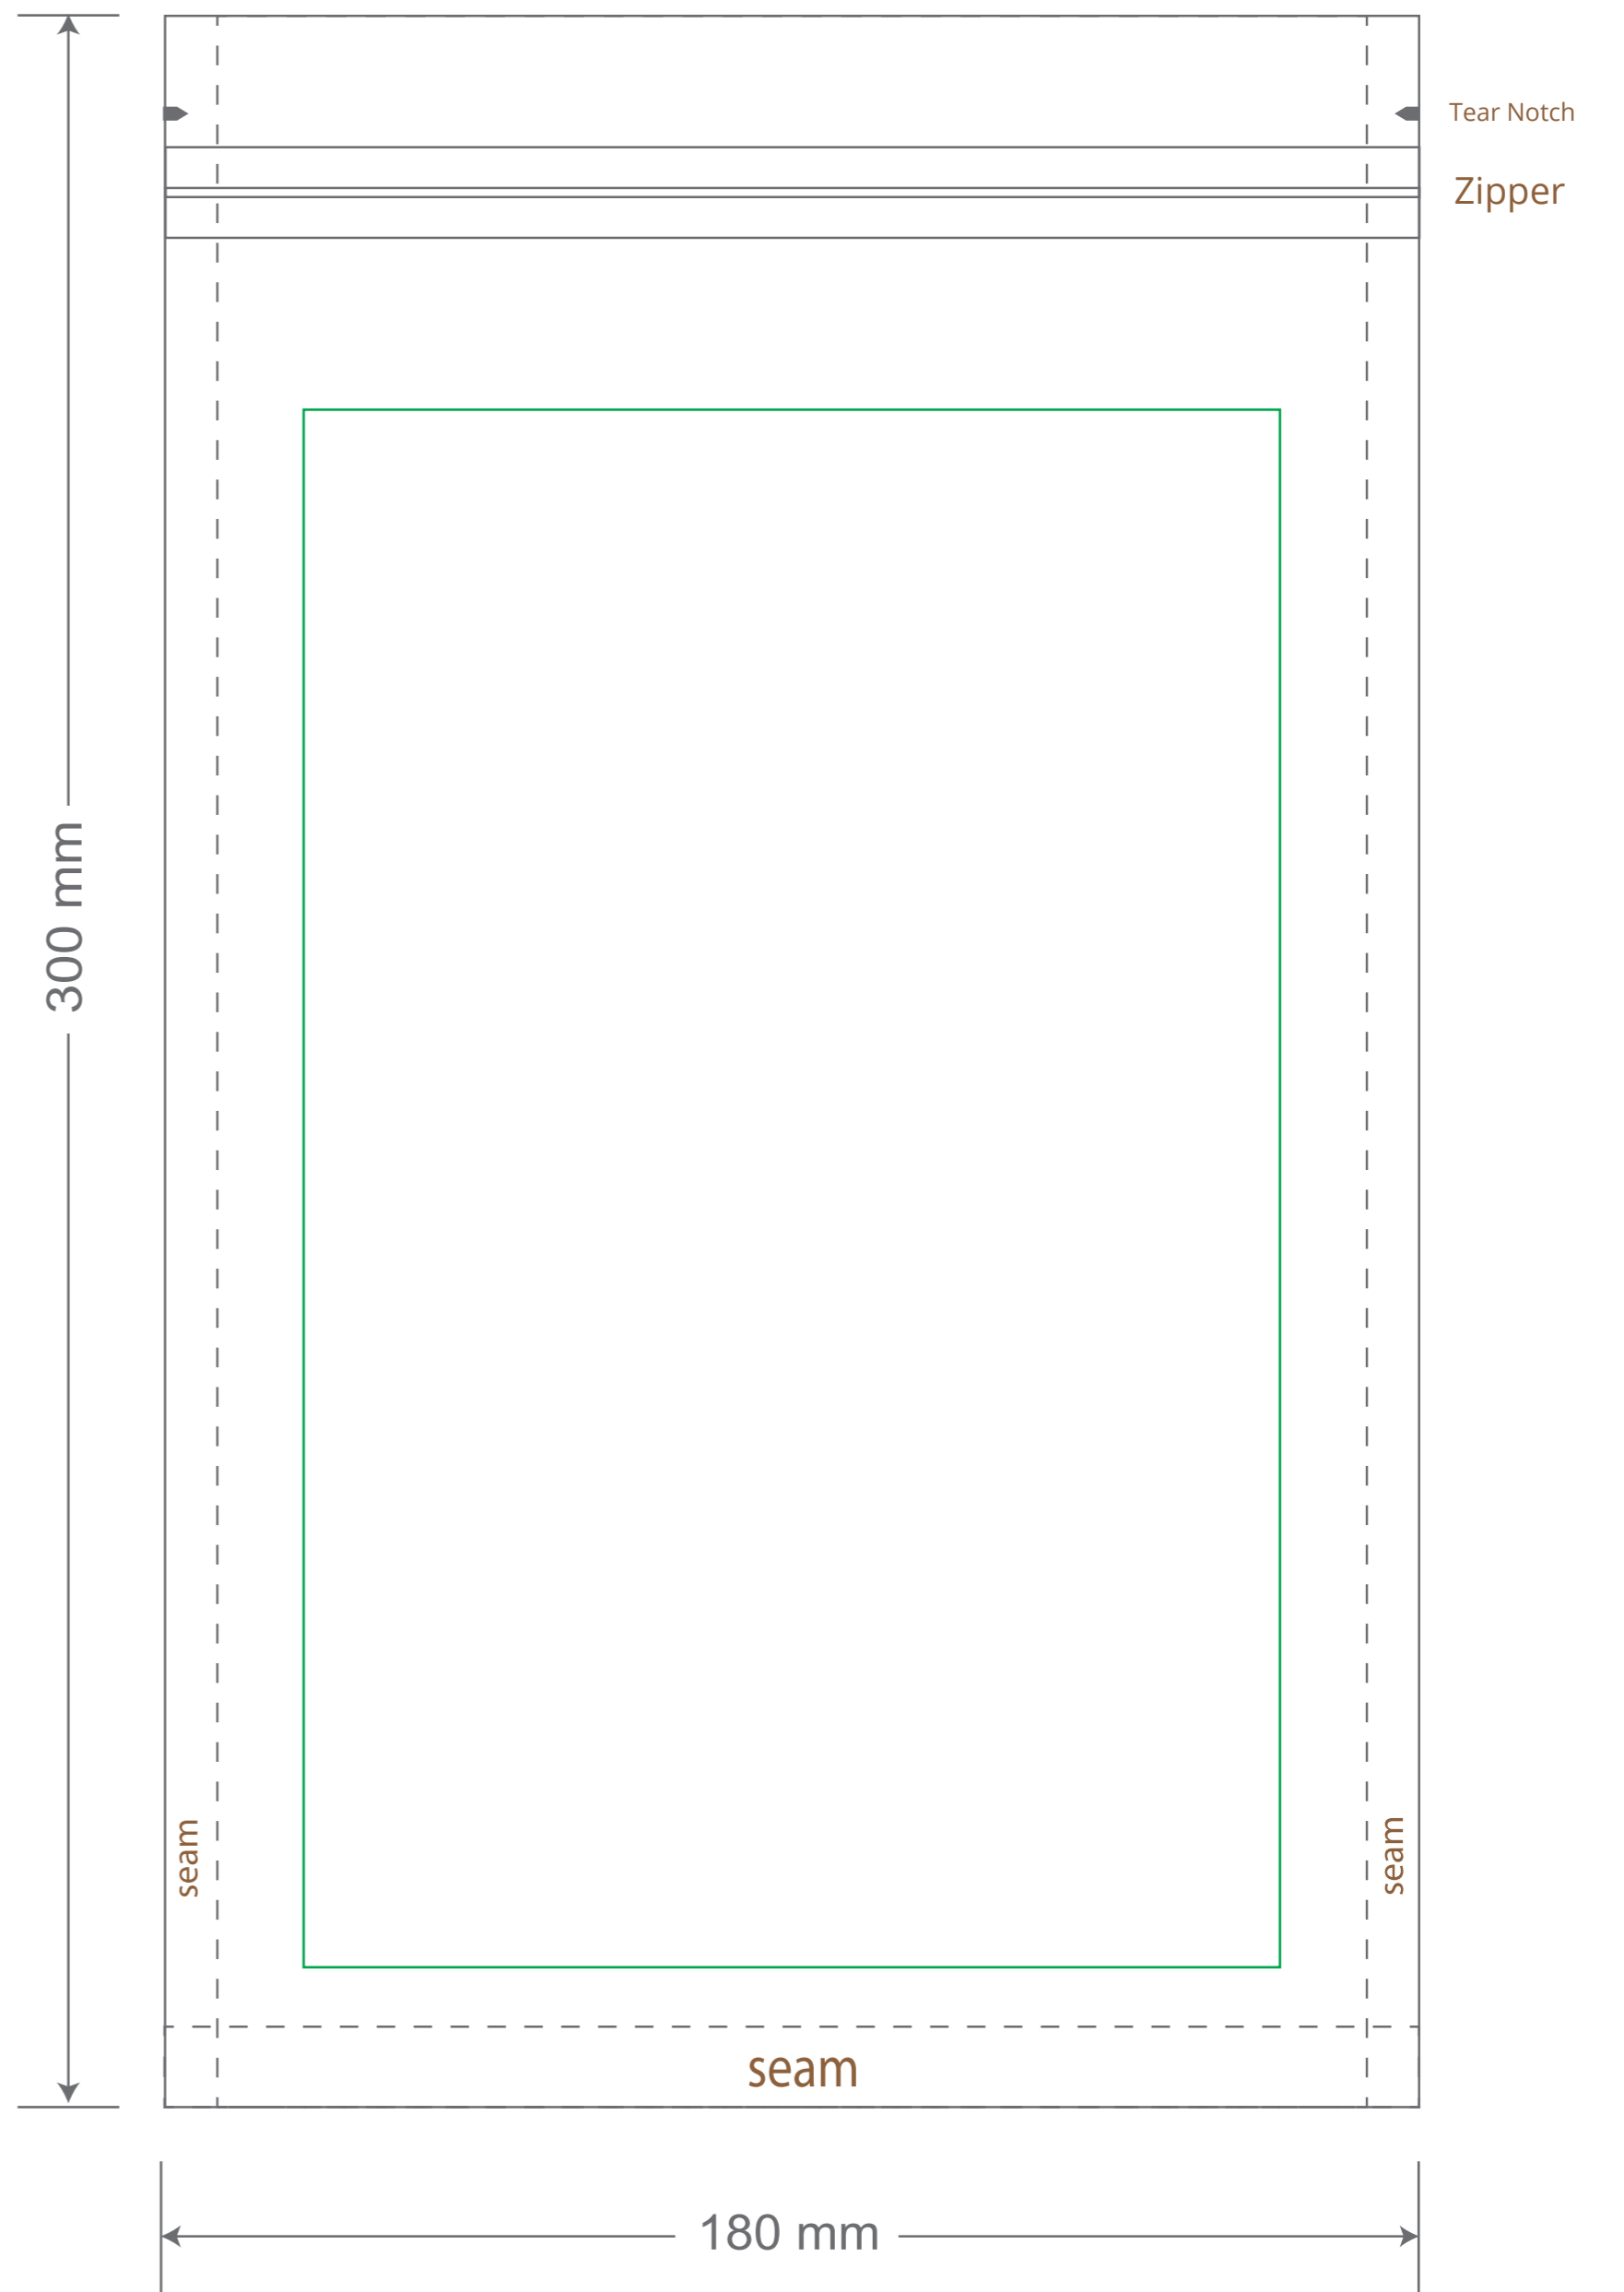

Front

Back

Green area is the bag area is the printing area, artwork with at most 2 colors for silkscreen printing.

Note: In Silkscreen printing Text font size must be bigger than 11pt can be clearly printed.