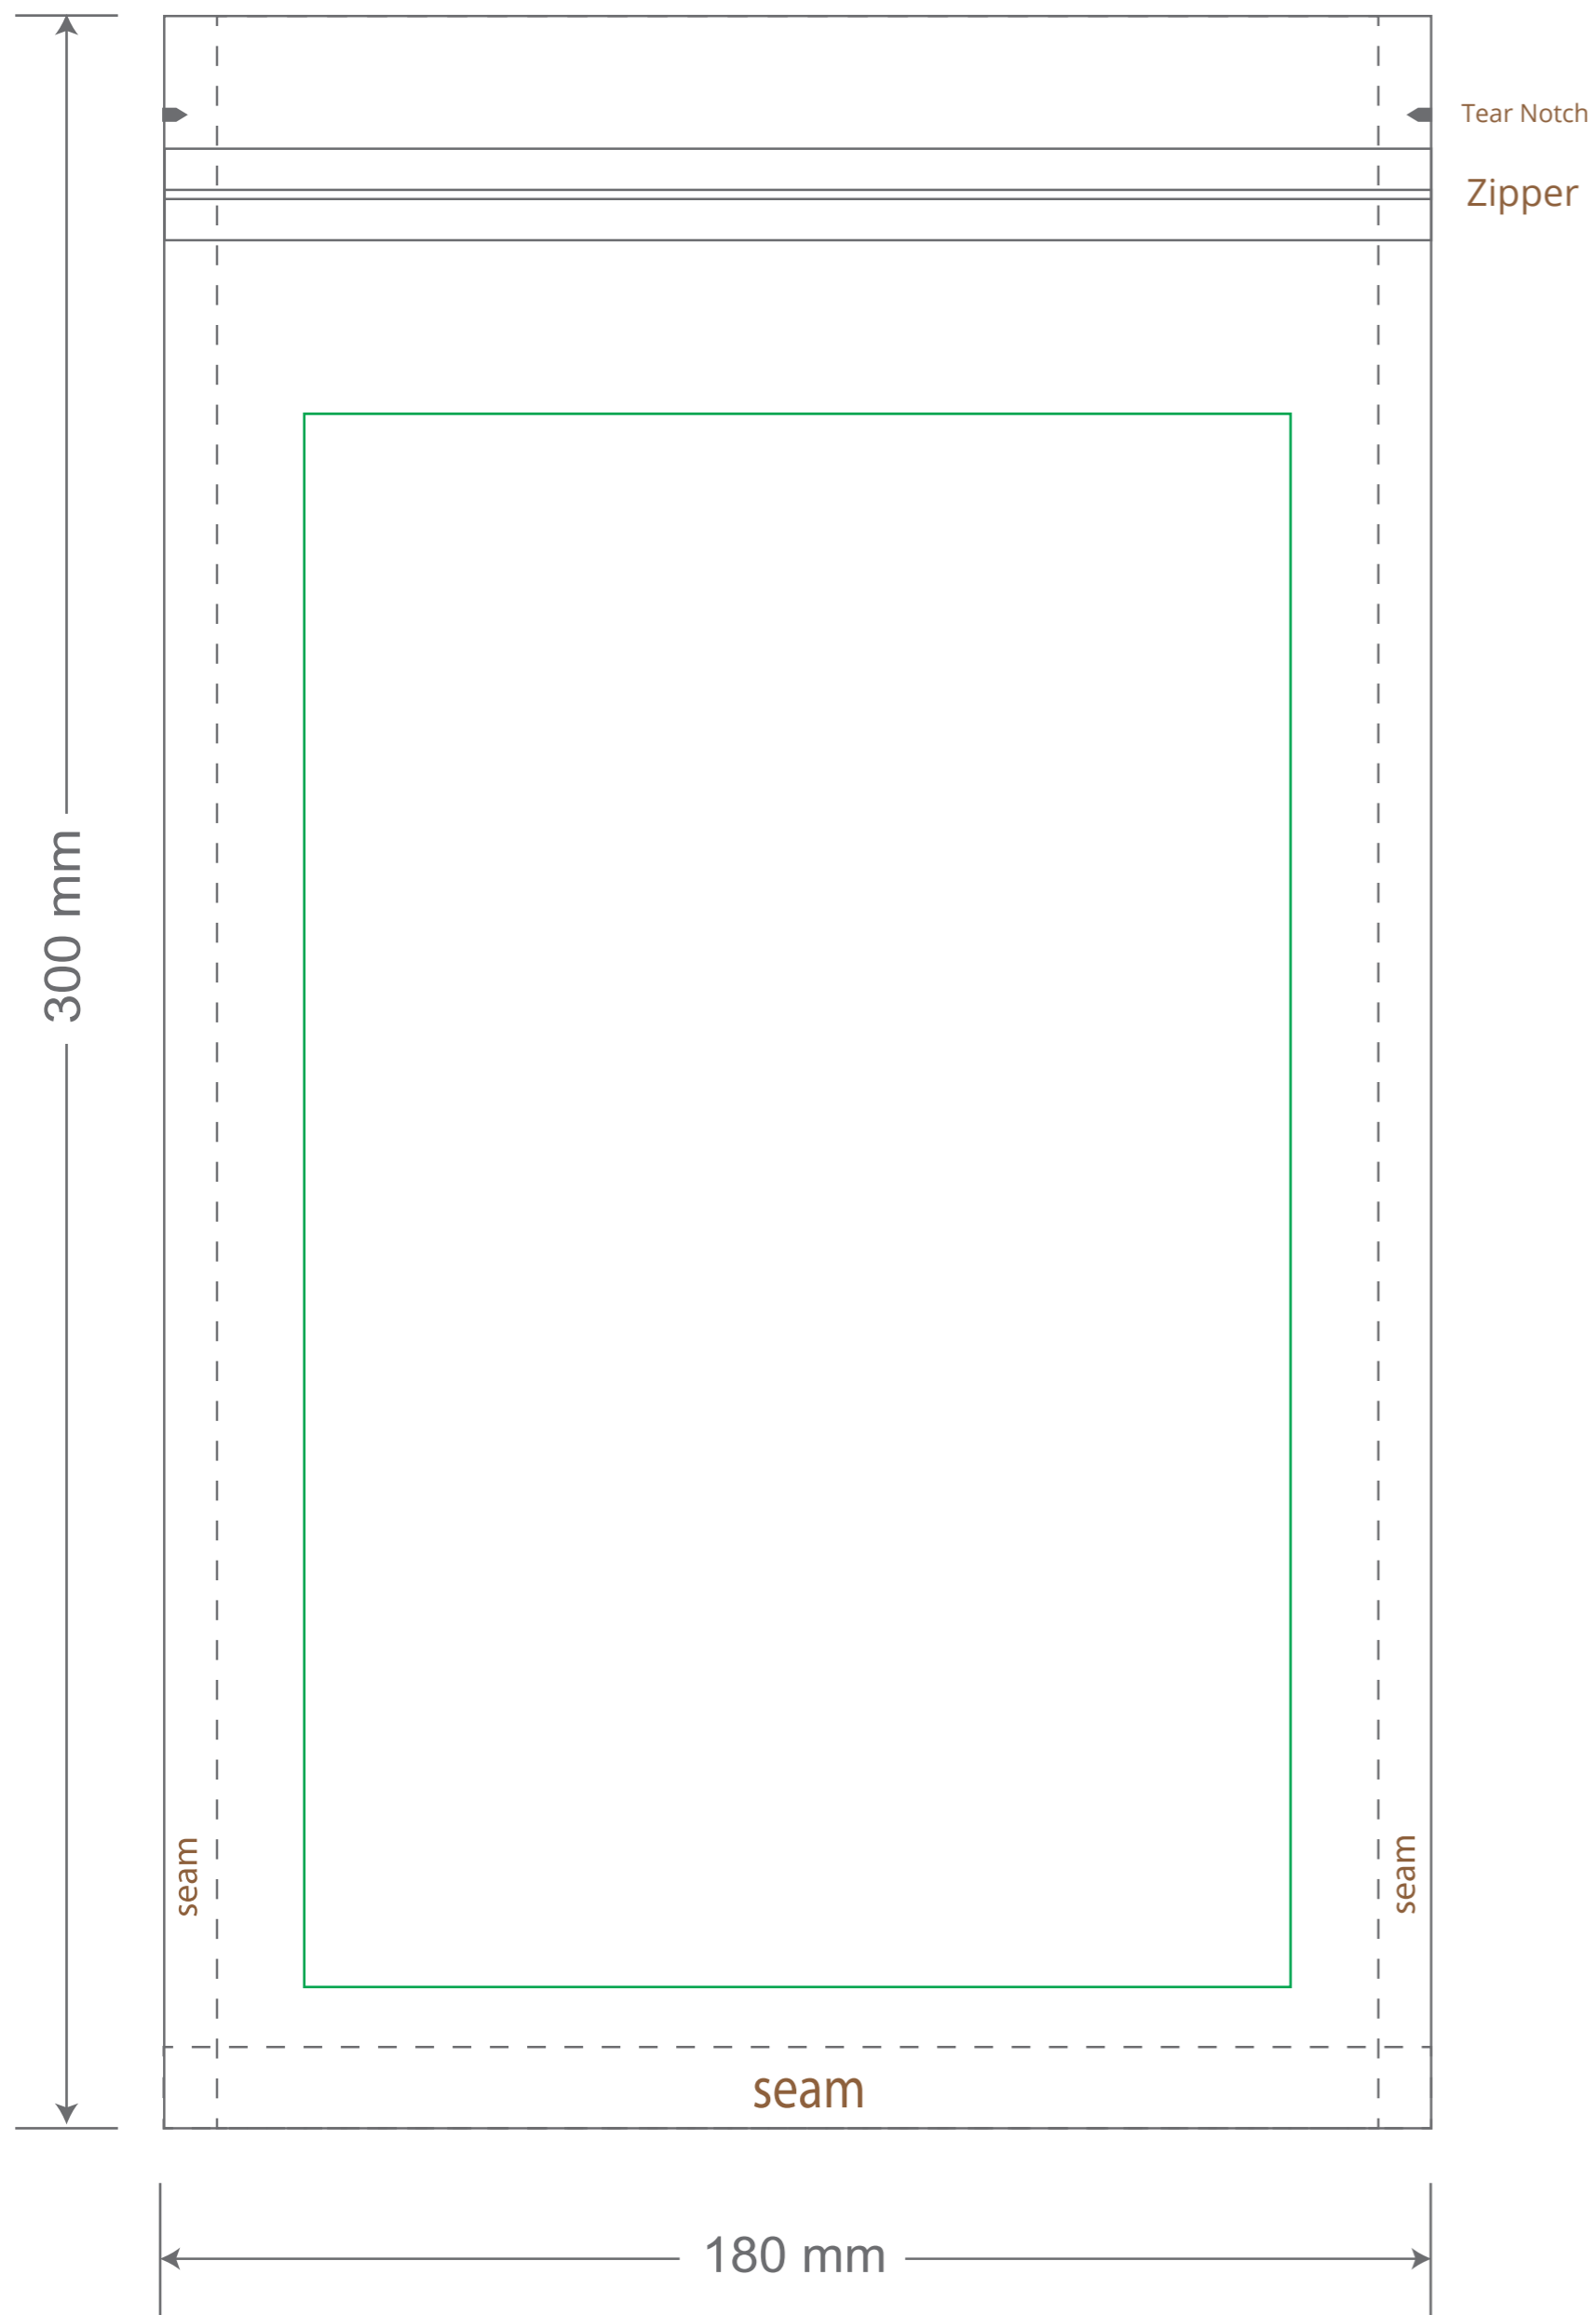

Front

Back

Green area is the bag area is the printing area, artwork with at most 2 colors for silkscreen printing.

Note: In Silkscreen printing Text font size must be bigger than 11pt can be clearly printed.