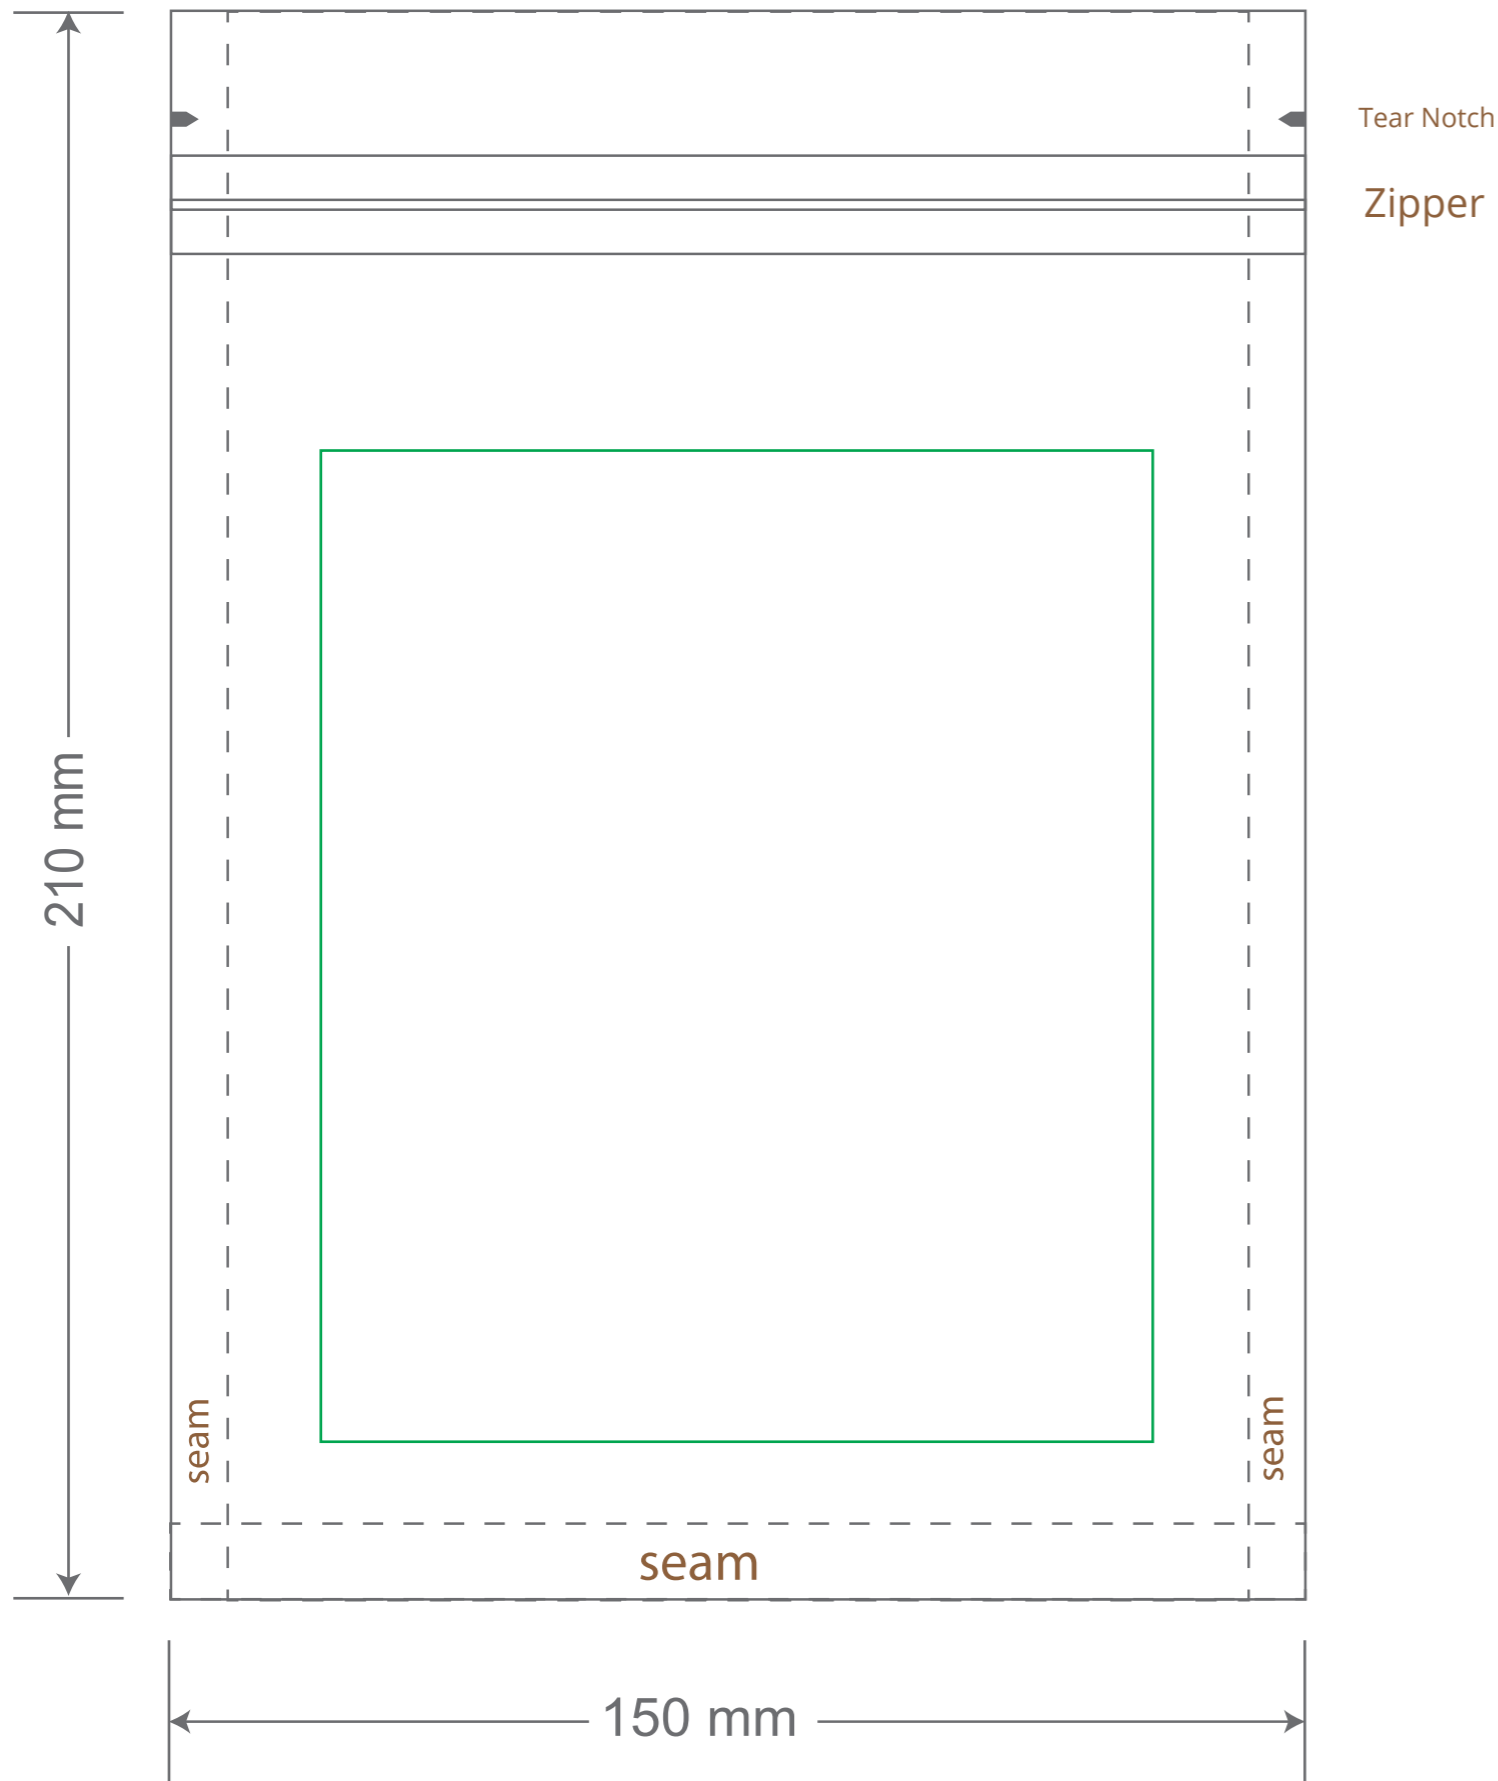

Front

Back

Green area is the bag area is the printing area, artwork with at most 2 colors for silkscreen printing.

Note: In Silkscreen printing Text font size must be bigger than 11pt can be clearly printed.