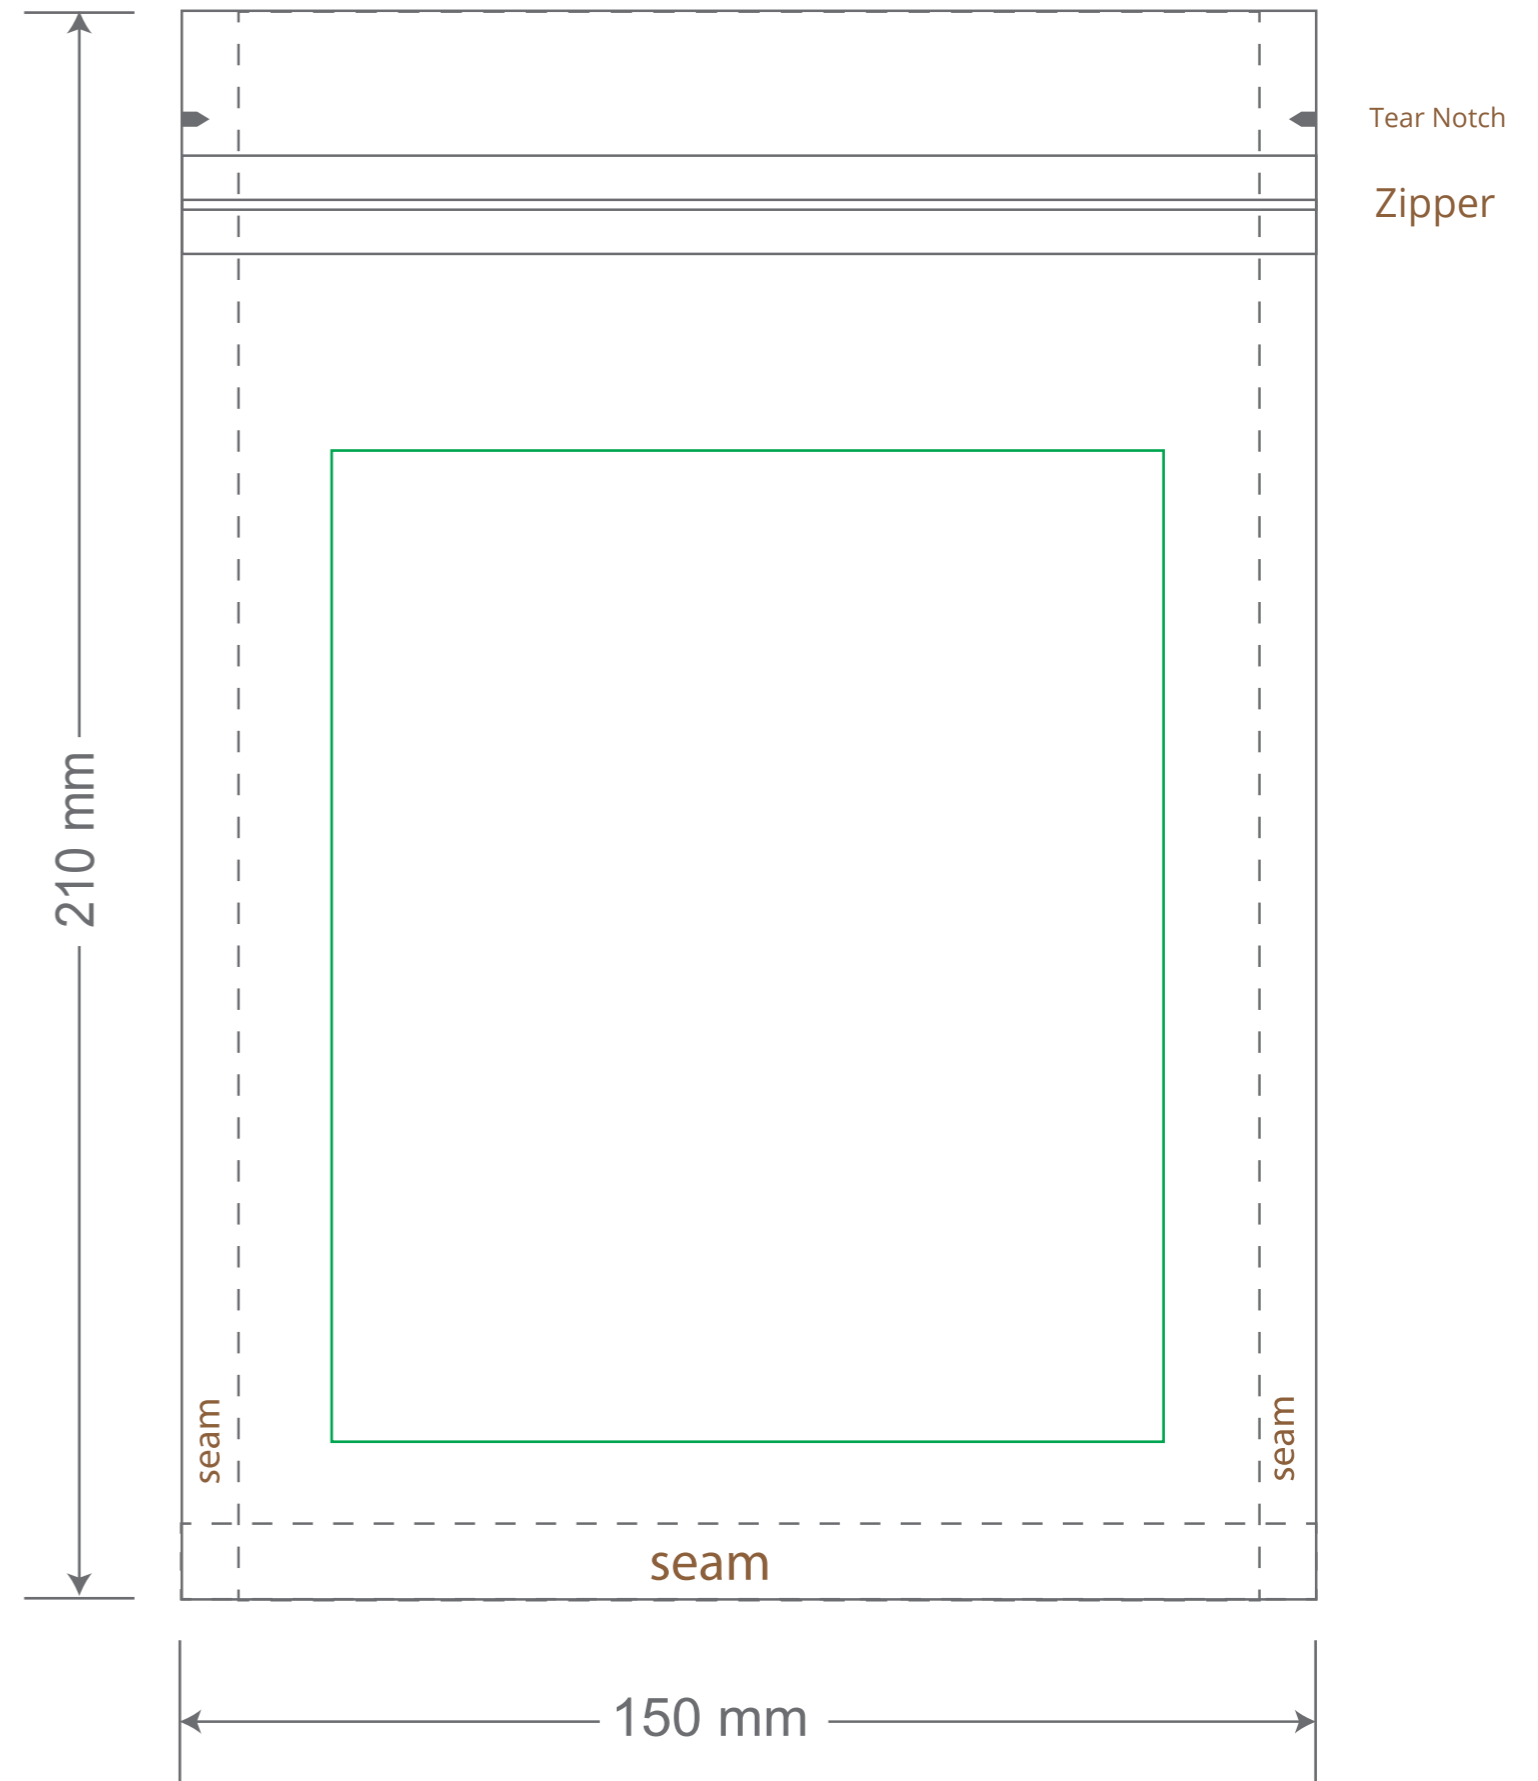

Front

Back

Green area is the bag area is the printing area, artwork with at most 2 colors for silkscreen printing.

Note: In Silkscreen printing Text font size must be bigger than 11pt can be clearly printed.