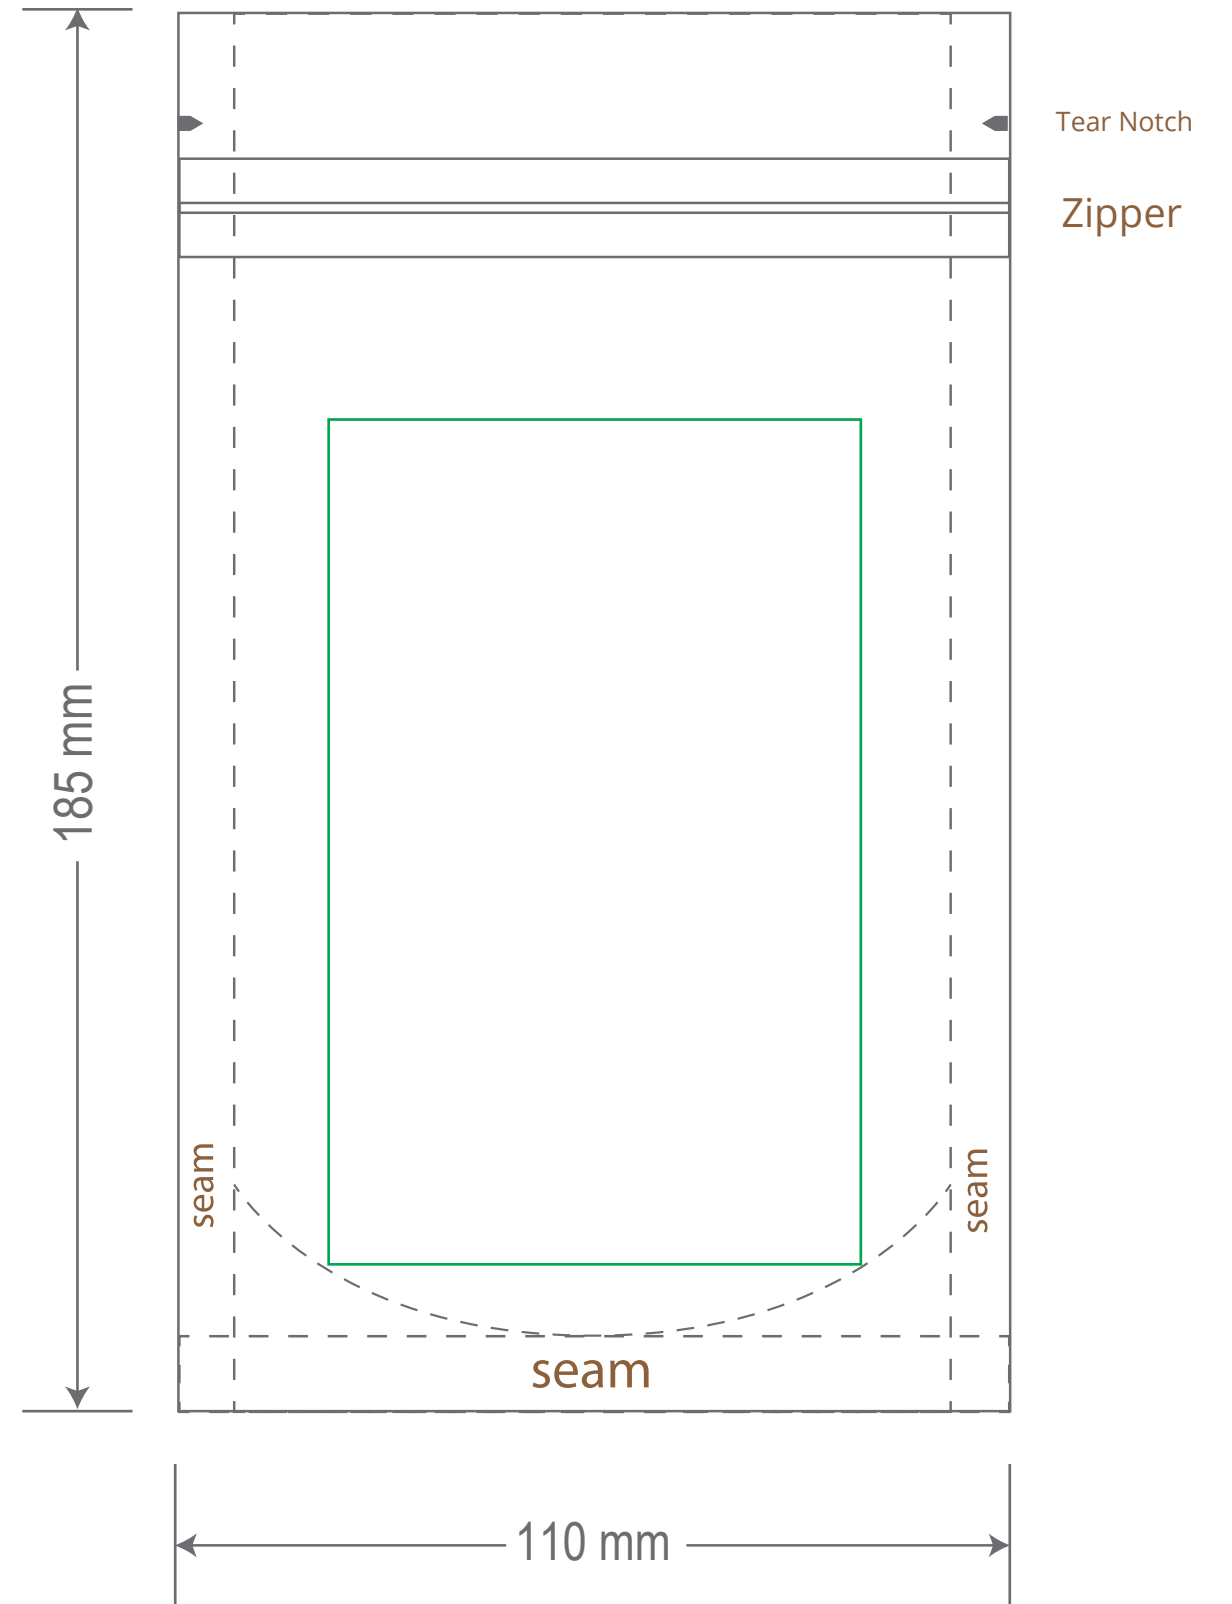

Front

Back

Green area is the bag area is the printing area, artwork with at most 2 colors for silkscreen printing.

Note: In Silkscreen printing Text font size must be bigger than 11pt can be clearly printed.