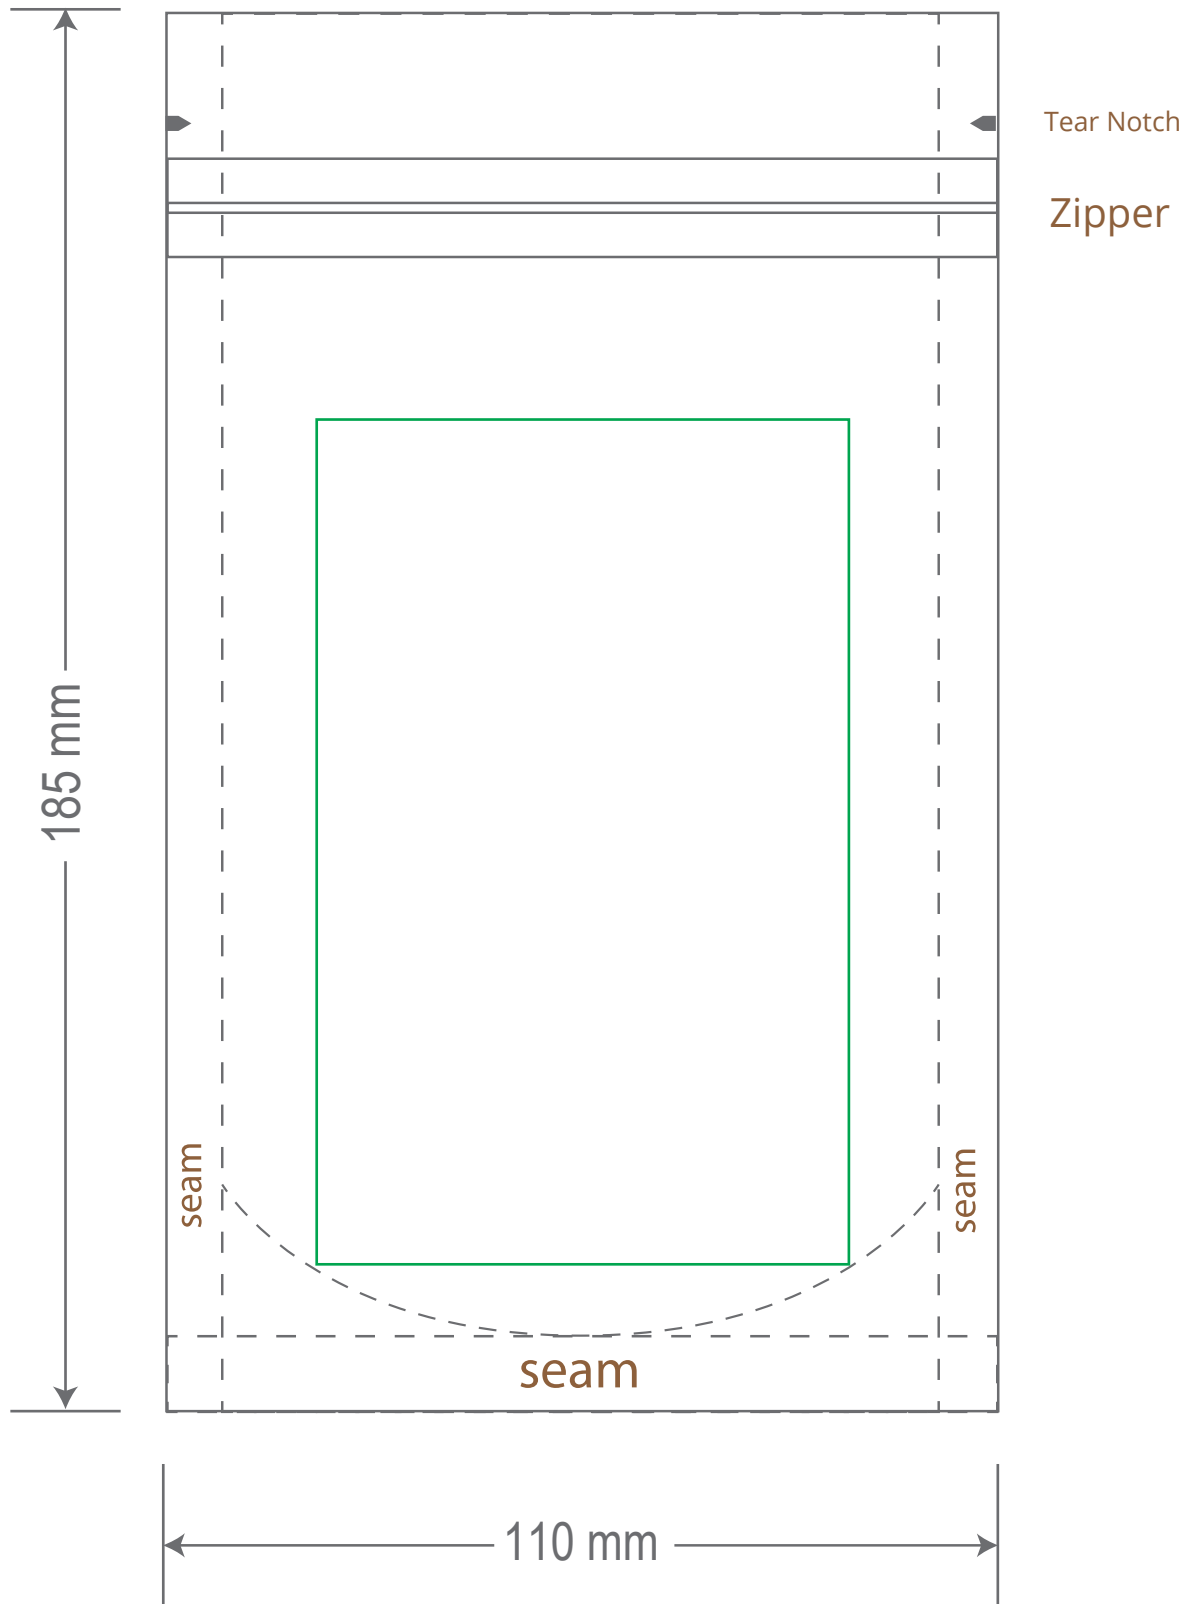

Front

Back

Green area is the bag area is the printing area, artwork with at most 2 colors for silkscreen printing.

Note: In Silkscreen printing Text font size must be bigger than 11pt can be clearly printed.