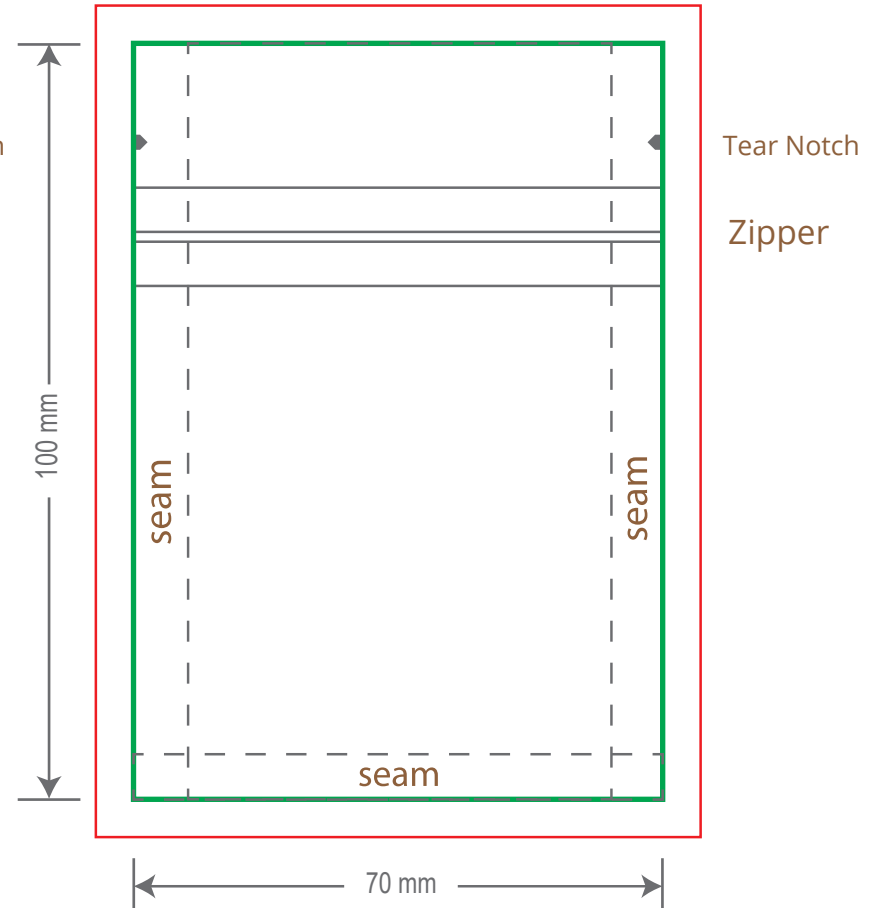

Front

Back

Green area is the bag area can with printing, except the window area.

Red area is the bleed area, please extend your artwork outside the green area within the red area.