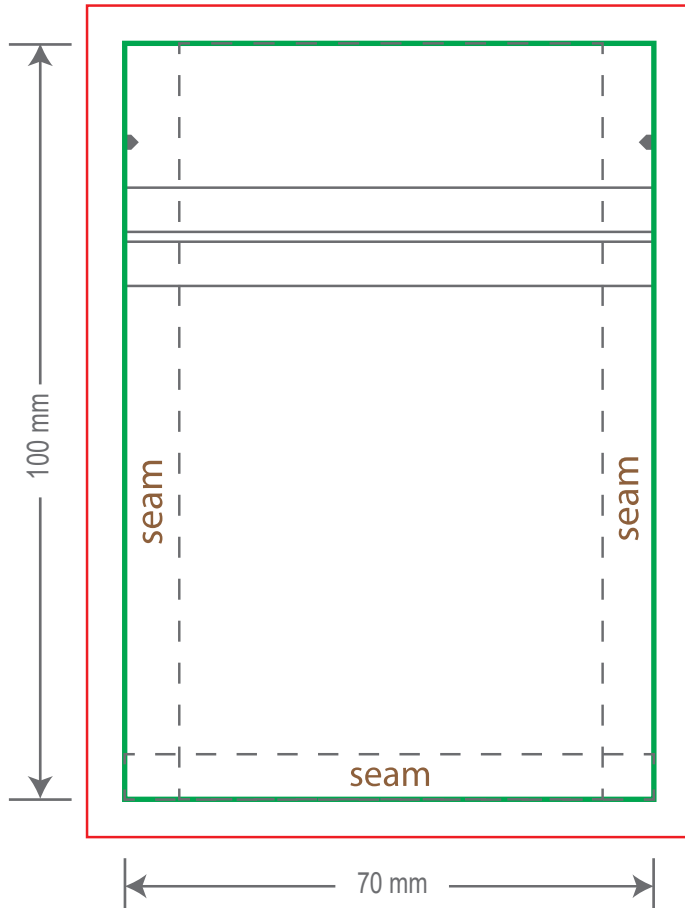

Front

Back

Green area is the bag area can with printing, except the window area.

Red area is the bleed area, please extend your artwork outside the green area within the red area.