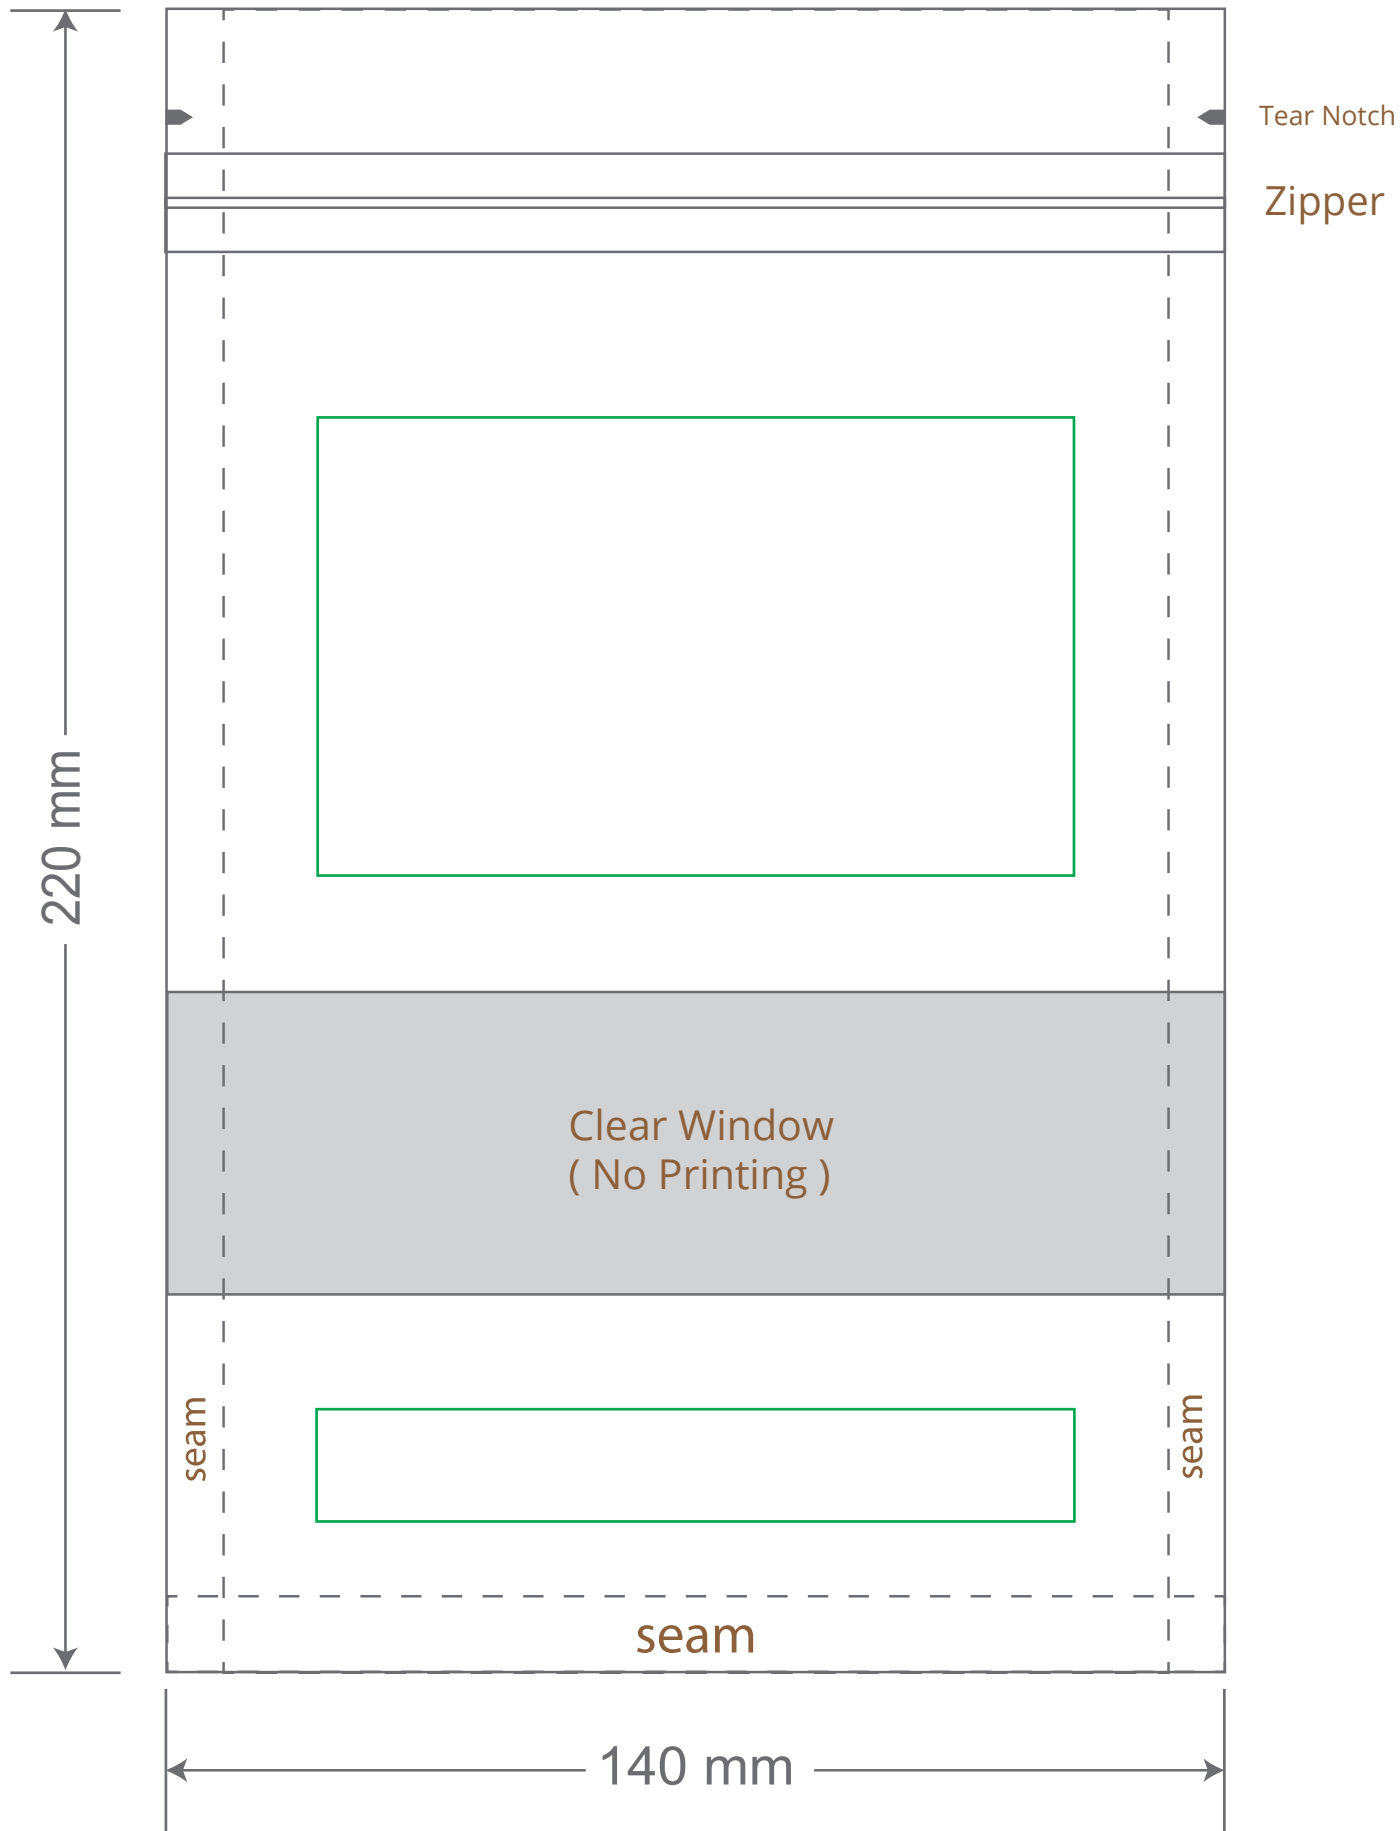

Front

Back

Green area is the bag area is the printing area, artwork with at most 2 colors for silkscreen printing.

Note: In Silkscreen printing Text font size must be bigger than 11pt can be clearly printed.