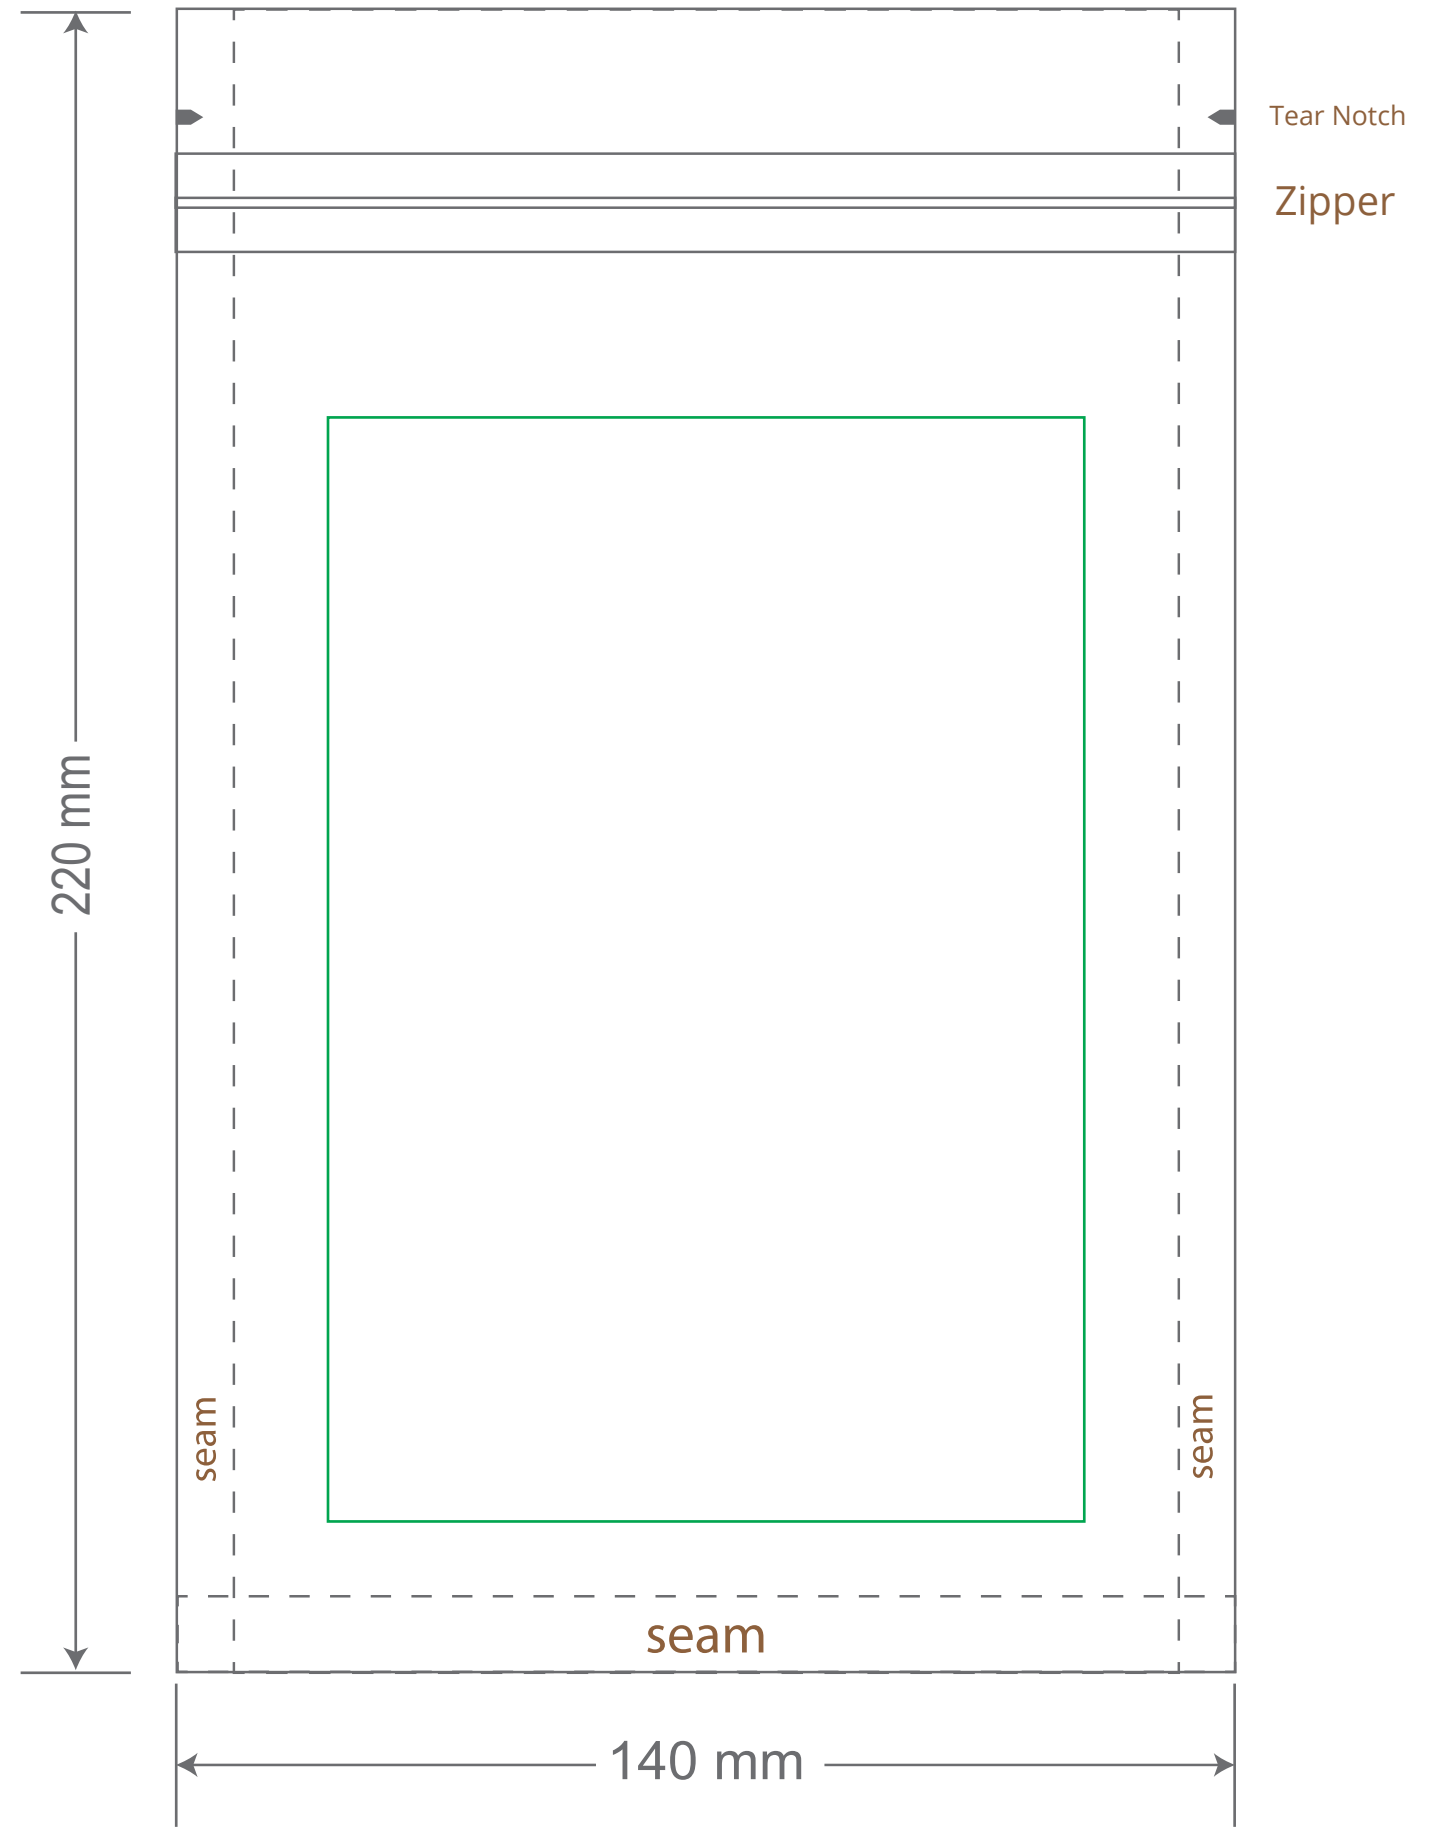

Front

Back

Green area is the bag area is the printing area, artwork with at most 2 colors for silkscreen printing.

Note: In Silkscreen printing Text font size must be bigger than 11pt can be clearly printed.